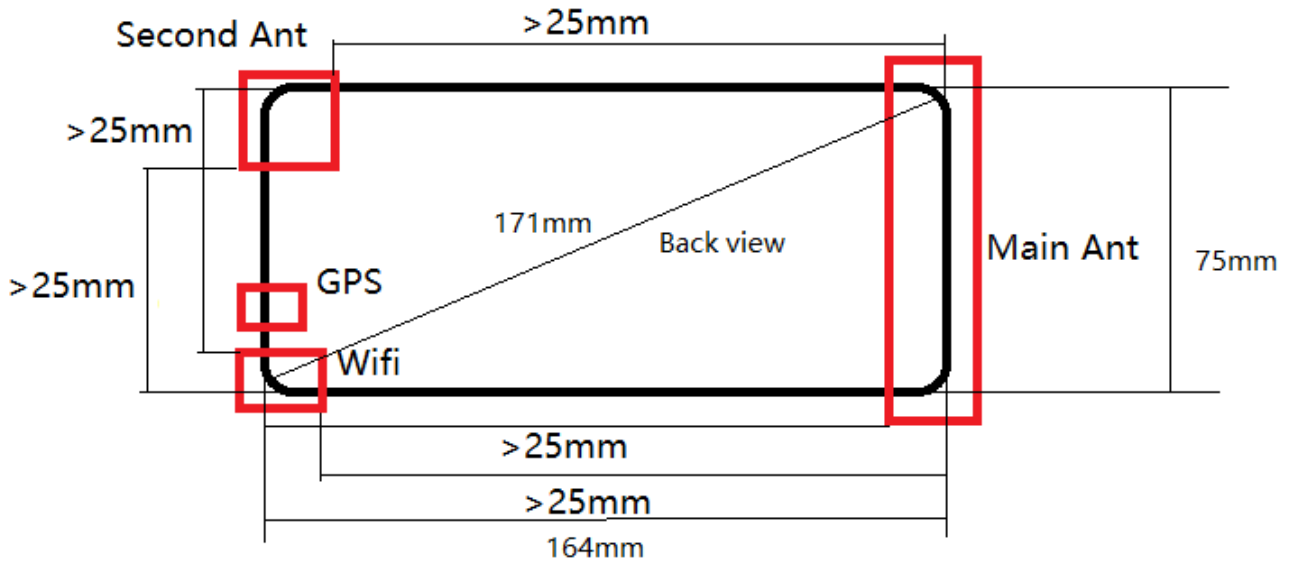

### Appendix E. Antenna location

The size of the EUT is 164mm (length) X 75mm (width), the length of the diagonal is 171 mm. Per KDB 648474 D04, because the diagonal distance of this device is > 160mm, it is considered a “Phablet” device. The location of the antenna inside EUT is as below:

Figure: The location of the antennas

For each antenna, the EUT is tested at the following test positions:

Ant	Front Face	Rear Face	Left Side	Right Side	Top Side	Bottom Side
Main Ant	YES	YES	YES	YES	NO	YES
Second Ant	YES	YES	YES	NO	YES	NO
BT/WIFI Ant	YES	YES	NO	YES	YES	NO

Note: The distance of the positions to edge which more than 25mm are not required to test.