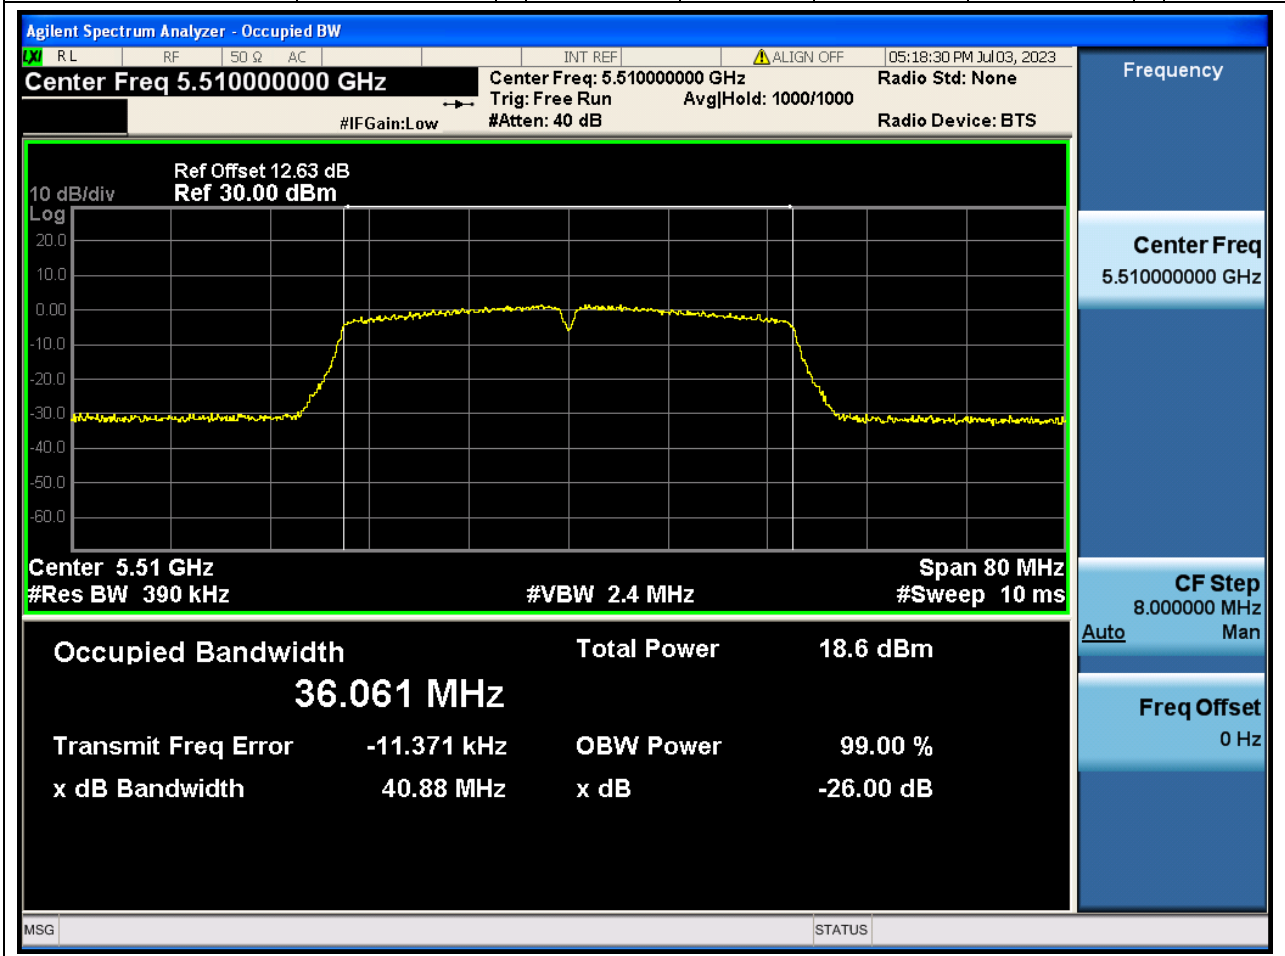

35. 802.11n_40M_U-NII-2C_L

35.1. A.2.2-99% Bandwidth(NTNV)

Center Frequency (MHz)	OBW Power (%)	RBW (MHz)	Detector	Limit (MHz)	OBW (MHz)	Verdict
5510	99	0.39	Peak	0	36.061123	N/A