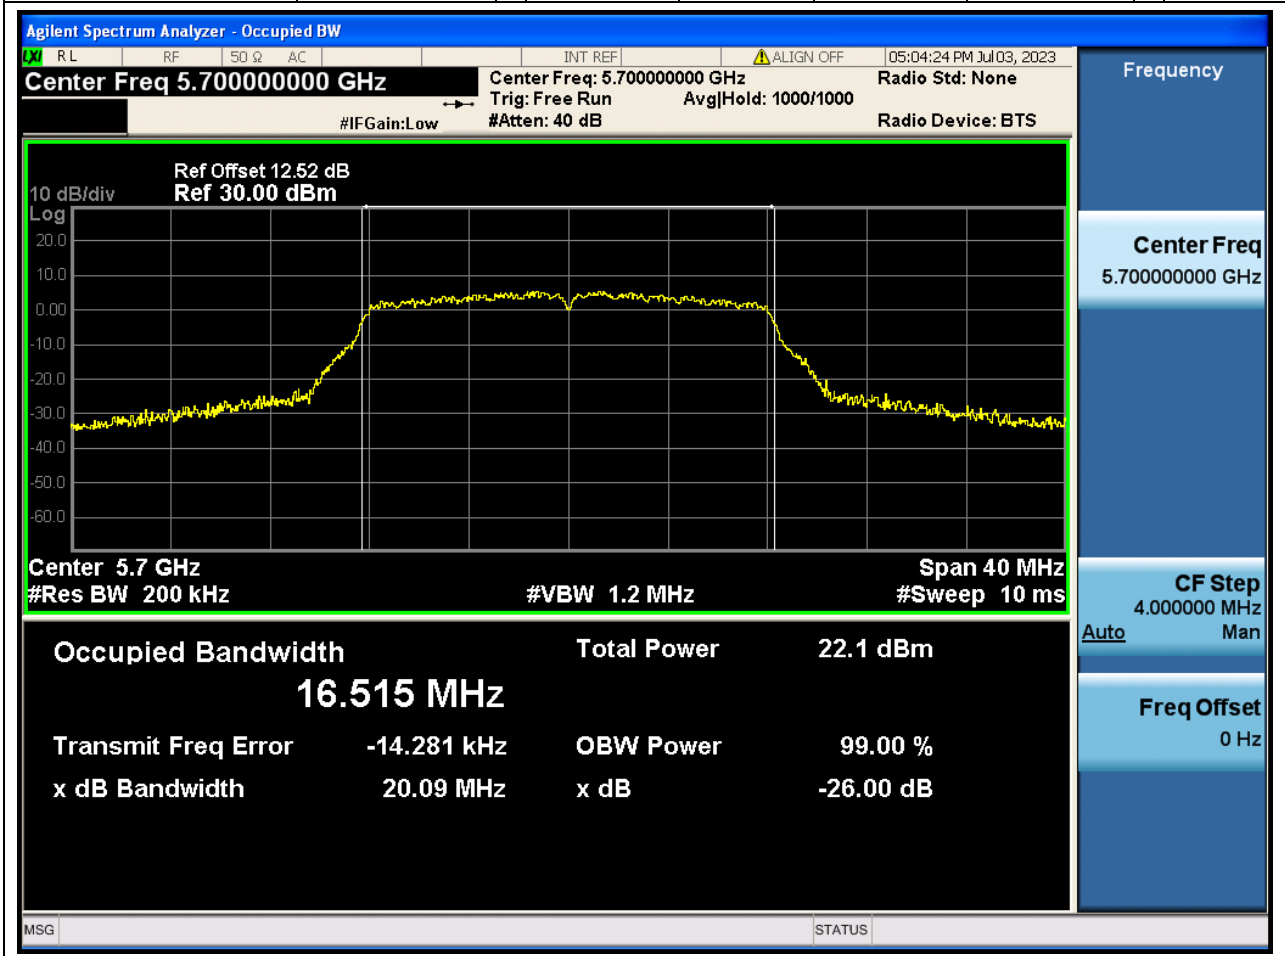

31. 802.11a_20M_U-NII-2C_H

31.1. A.2.2-99% Bandwidth(NTNV)

Center Frequency (MHz)	OBW Power (%)	RBW (MHz)	Detector	Limit (MHz)	OBW (MHz)	Verdict
5700	99	0.2	Peak	0	16.515386	N/A