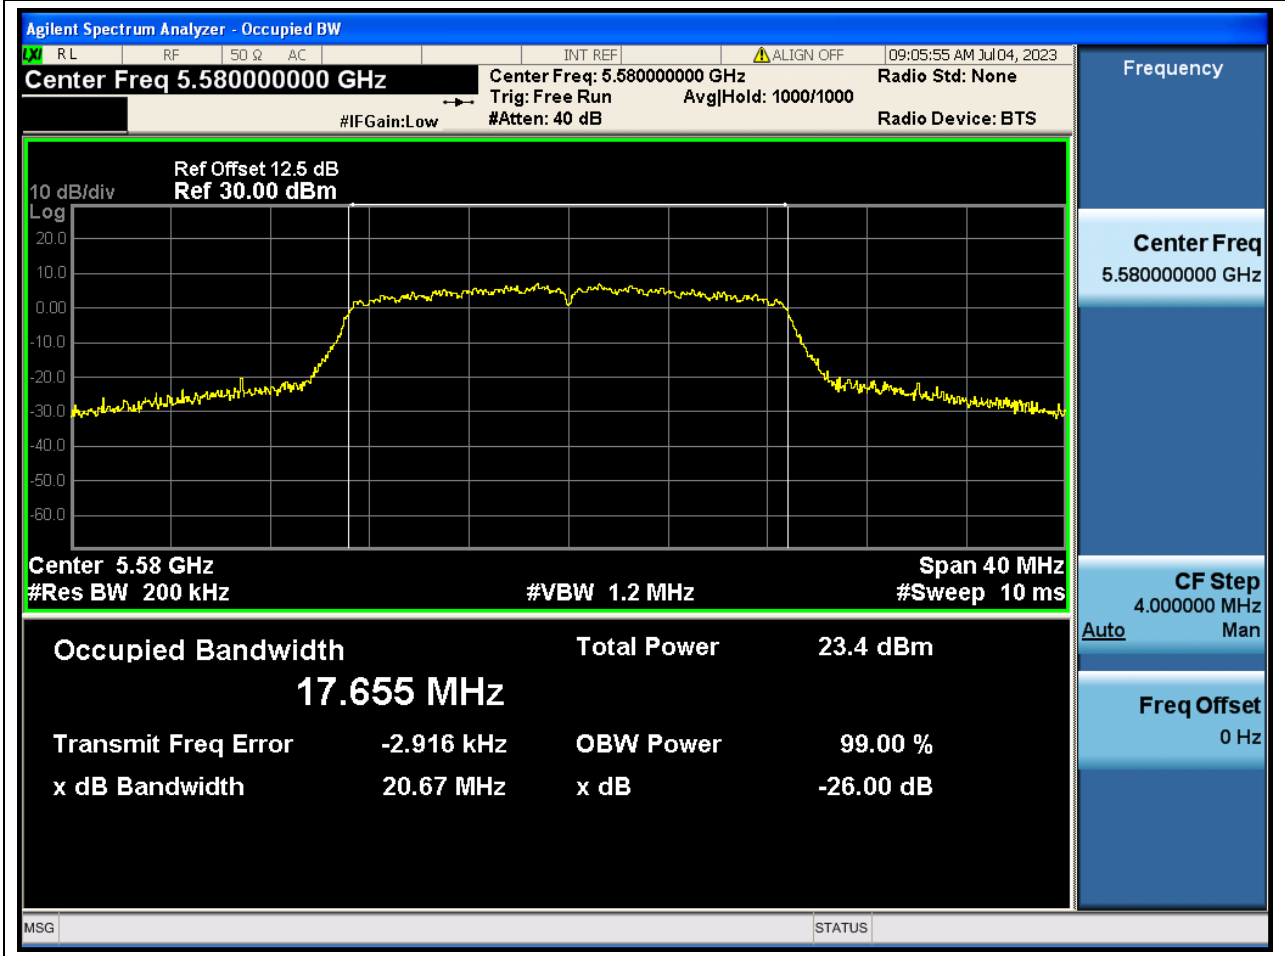

39. 802.11ac_20M_U-NII-2C_M

39.1. A.2.2-99% Bandwidth(NTNV)

Center Frequency (MHz)	OBW Power (%)	RBW (MHz)	Detector	Limit (MHz)	OBW (MHz)	Verdict
5580	99	0.2	Peak	0	17.654634	N/A