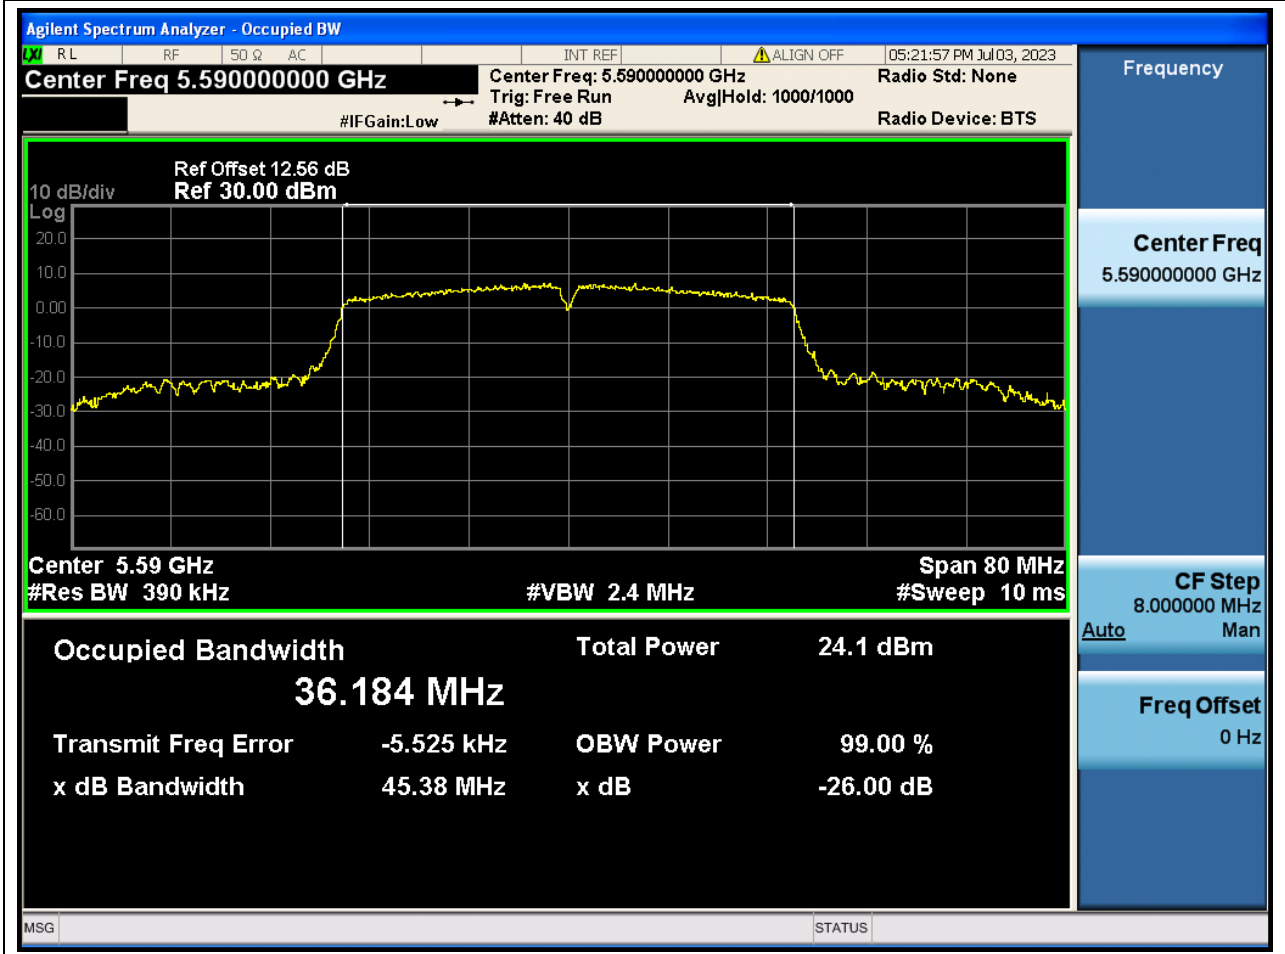

36. 802.11n_40M_U-NII-2C_M

36.1. A.2.2-99% Bandwidth(NTNV)

Center Frequency (MHz)	OBW Power (%)	RBW (MHz)	Detector	Limit (MHz)	OBW (MHz)	Verdict
5590	99	0.39	Peak	0	36.183742	N/A