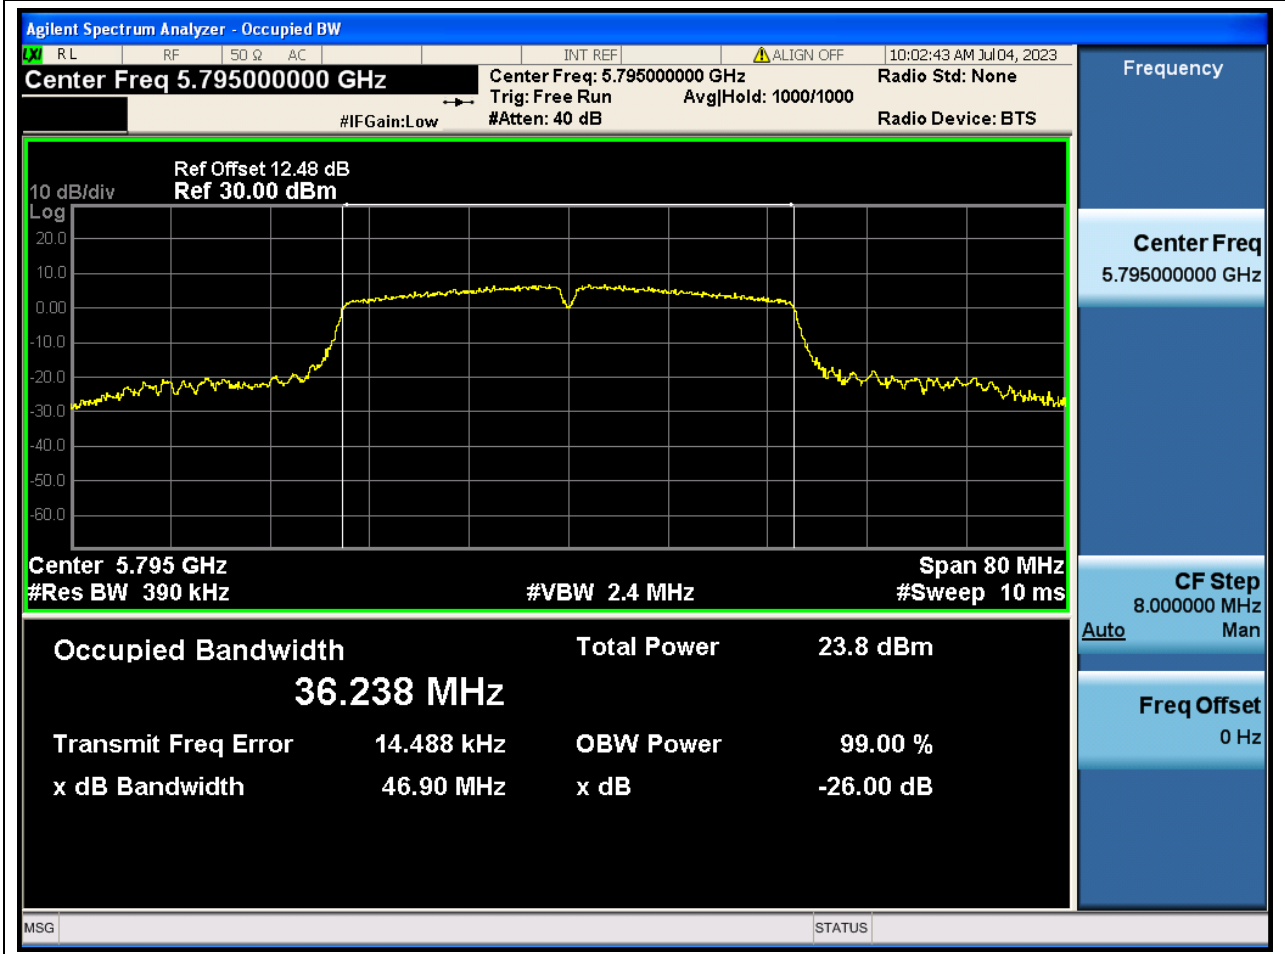

53. 802.11n_40M_U-NII-3_H

53.1. A.2.2-99% Bandwidth(NTNV)

Center Frequency (MHz)	OBW Power (%)	RBW (MHz)	Detector	Limit (MHz)	OBW (MHz)	Verdict
5795	99	0.39	Peak	0	36.238385	N/A