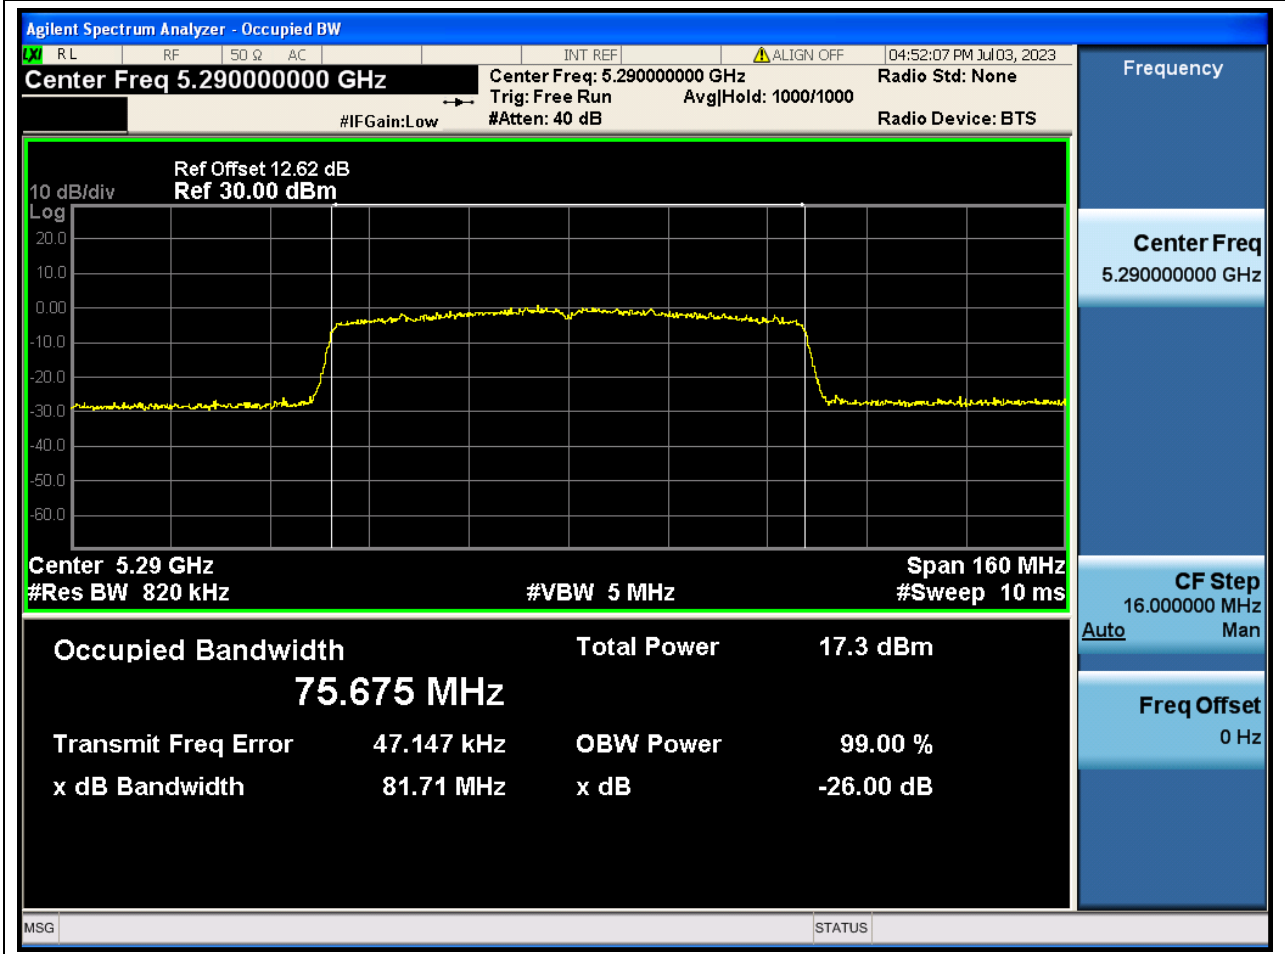

28. 802.11ac_80M_U-NII-2A_M

28.1. A.2.2-99% Bandwidth(NTNV)

Center Frequency (MHz)	OBW Power (%)	RBW (MHz)	Detector	Limit (MHz)	OBW (MHz)	Verdict
5290	99	0.82	Peak	0	75.674724	N/A