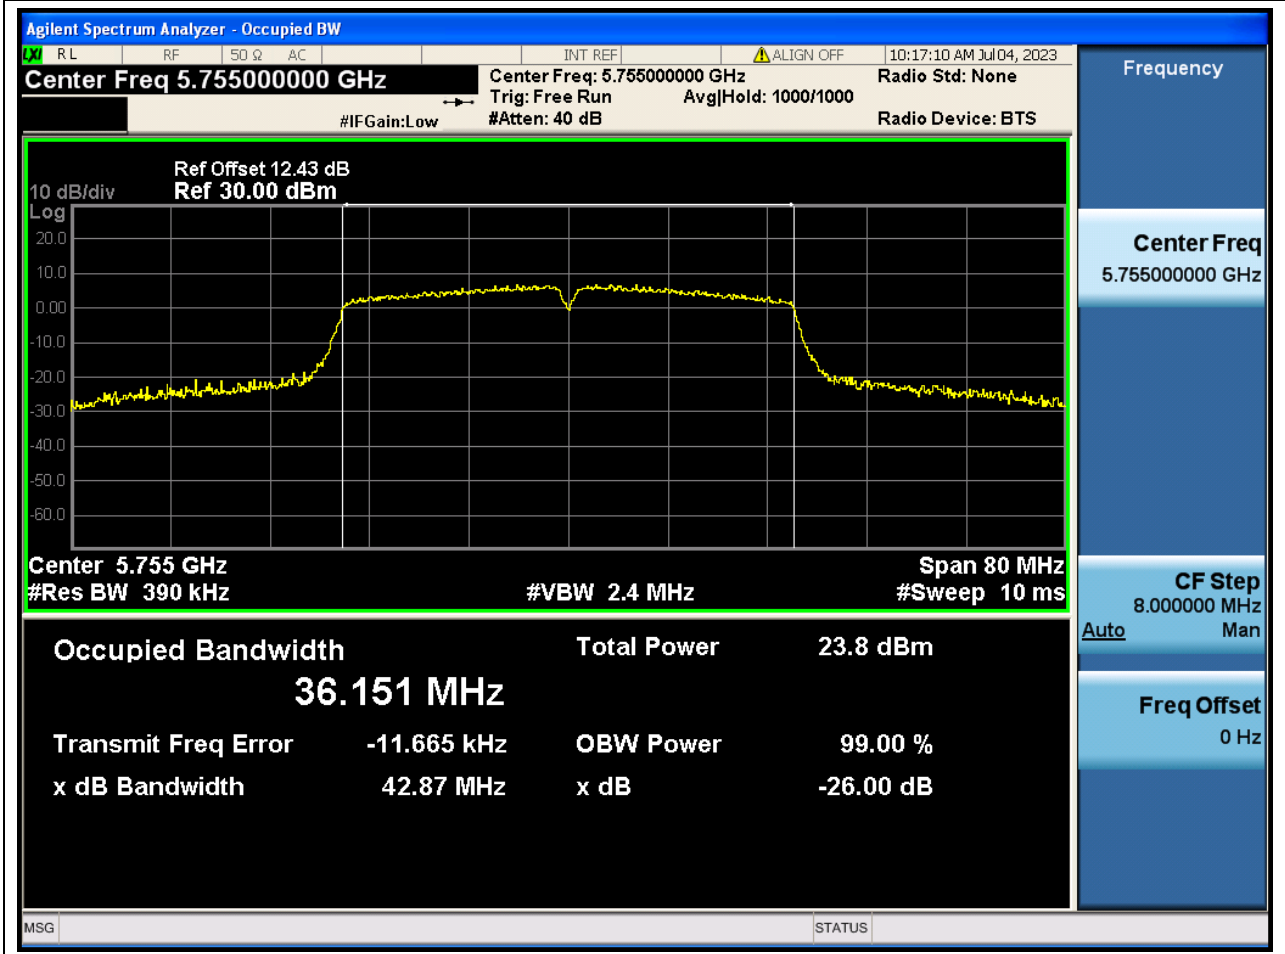

57. 802.11ac_40M_U-NII-3_L

57.1. A.2.2-99% Bandwidth(NTNV)

Center Frequency (MHz)	OBW Power (%)	RBW (MHz)	Detector	Limit (MHz)	OBW (MHz)	Verdict
5755	99	0.39	Peak	0	36.151366	N/A