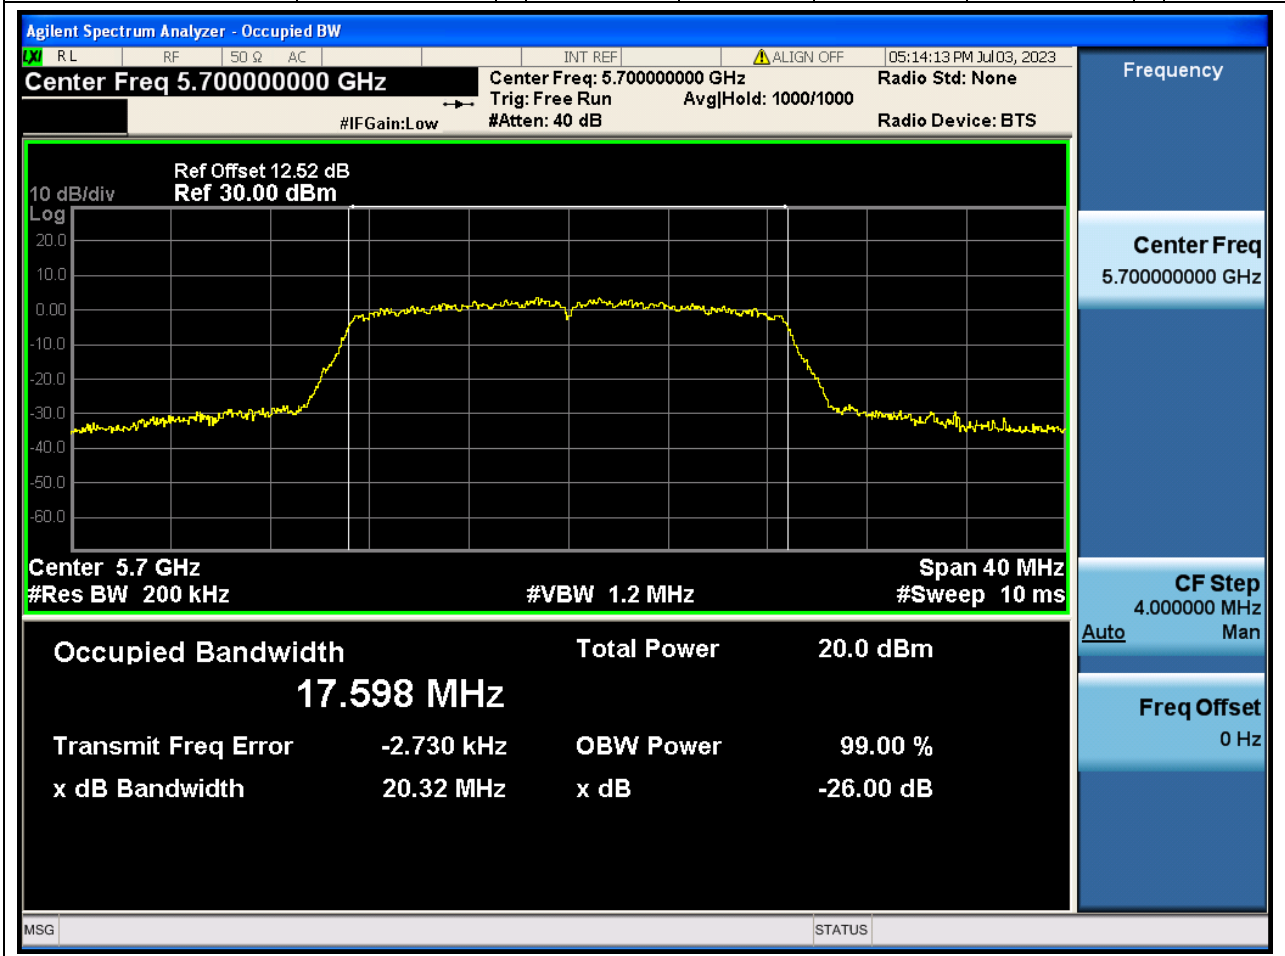

34. 802.11n_20M_U-NII-2C_H

34.1. A.2.2-99% Bandwidth(NTNV)

Center Frequency (MHz)	OBW Power (%)	RBW (MHz)	Detector	Limit (MHz)	OBW (MHz)	Verdict
5700	99	0.2	Peak	0	17.598186	N/A