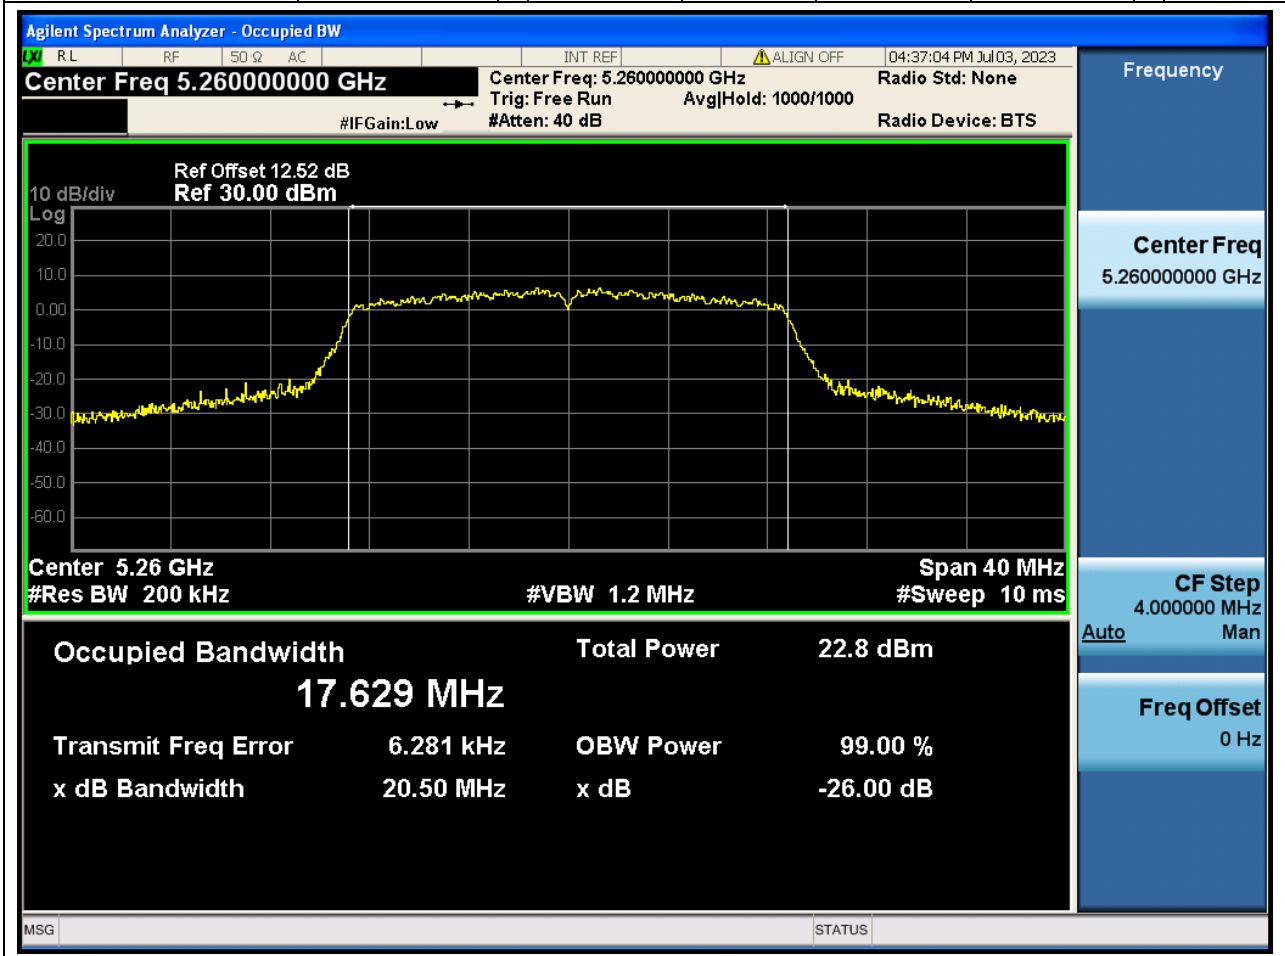

23. 802.11ac_20M_U-NII-2A_L

23.1. A.2.2-99% Bandwidth(NTNV)

Center Frequency (MHz)	OBW Power (%)	RBW (MHz)	Detector	Limit (MHz)	OBW (MHz)	Verdict
5260	99	0.2	Peak	0	17.62912	N/A