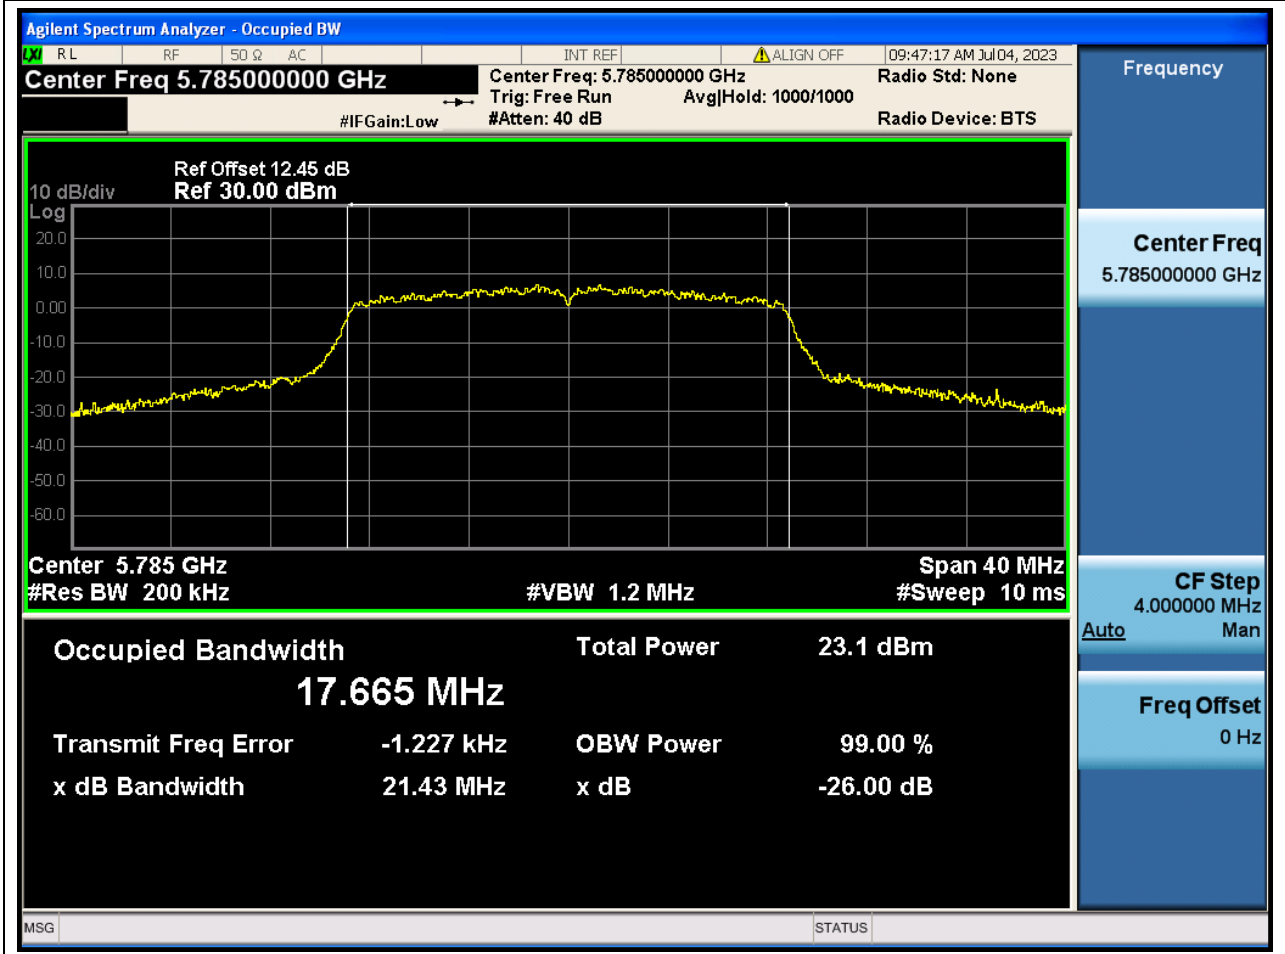

50. 802.11n_20M_U-NII-3_M

50.1. A.2.2-99% Bandwidth(NTNV)

Center Frequency (MHz)	OBW Power (%)	RBW (MHz)	Detector	Limit (MHz)	OBW (MHz)	Verdict
5785	99	0.2	Peak	0	17.665035	N/A