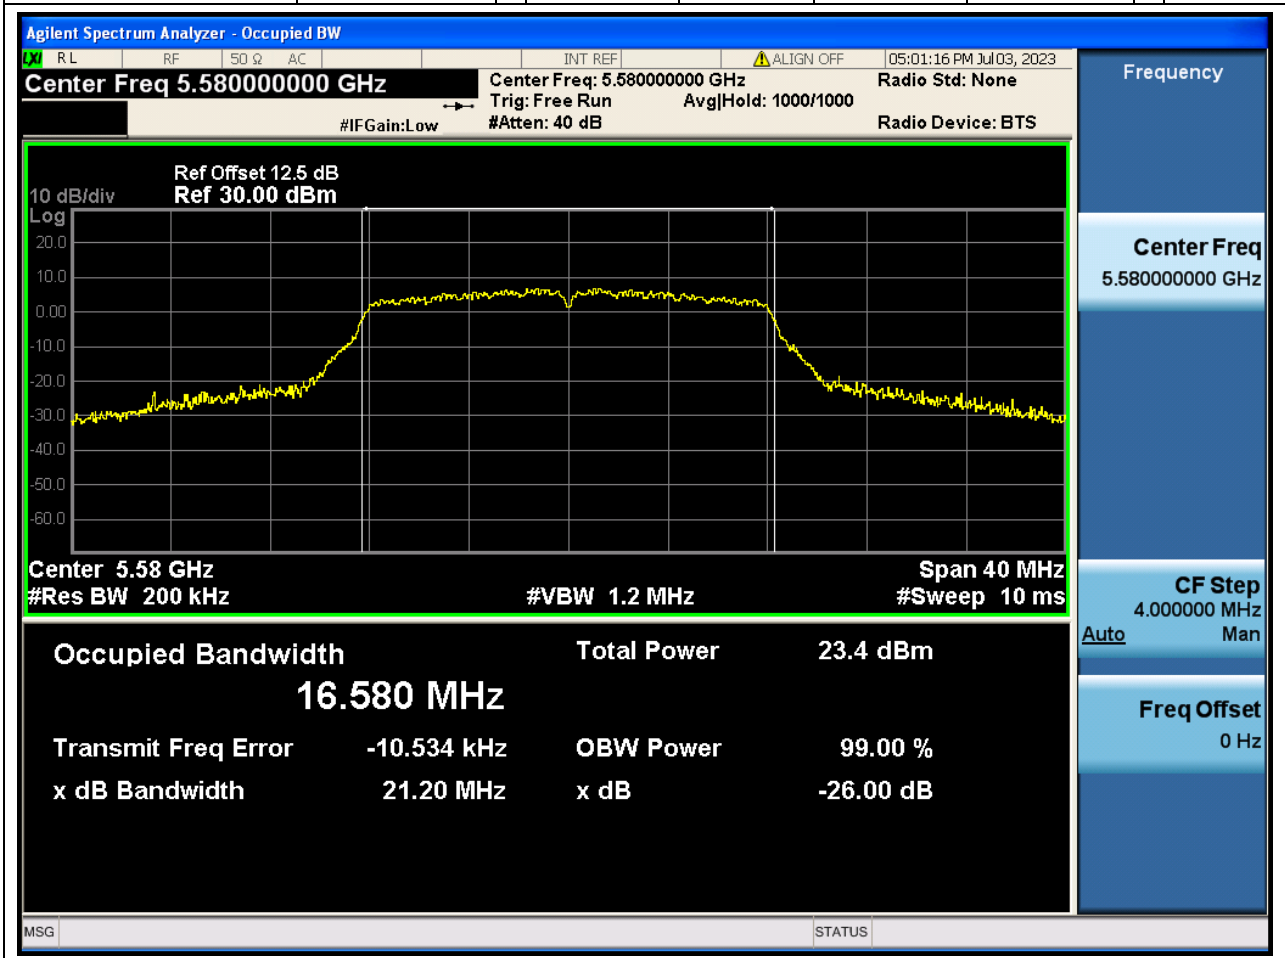

30. 802.11a_20M_U-NII-2C_M

30.1. A.2.2-99% Bandwidth(NTNV)

Center Frequency (MHz)	OBW Power (%)	RBW (MHz)	Detector	Limit (MHz)	OBW (MHz)	Verdict
5580	99	0.2	Peak	0	16.580266	N/A