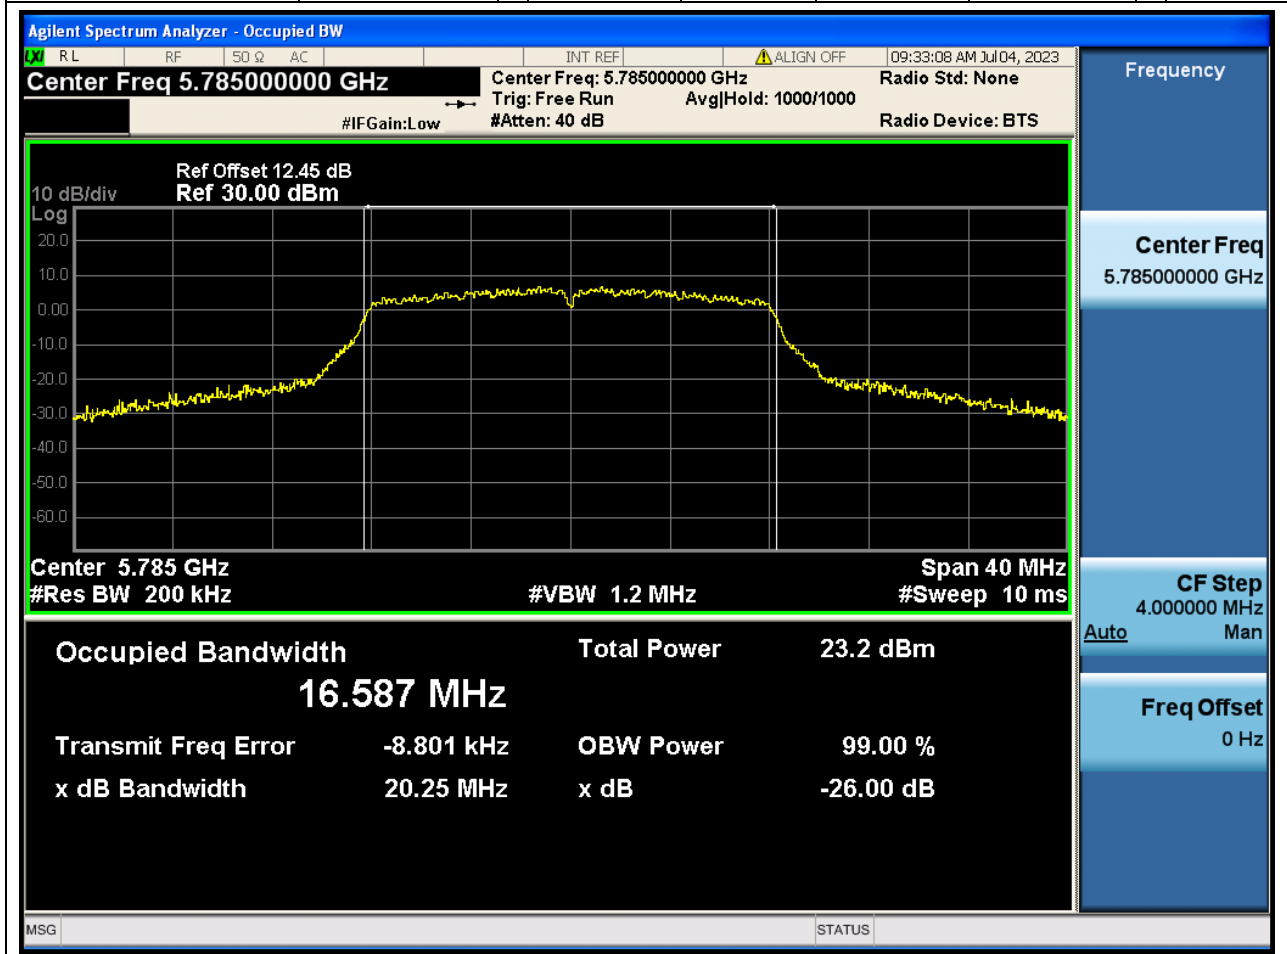

47. 802.11a_20M_U-NII-3_M

47.1. A.2.2-99% Bandwidth(NTNV)

Center Frequency (MHz)	OBW Power (%)	RBW (MHz)	Detector	Limit (MHz)	OBW (MHz)	Verdict
5785	99	0.2	Peak	0	16.586719	N/A