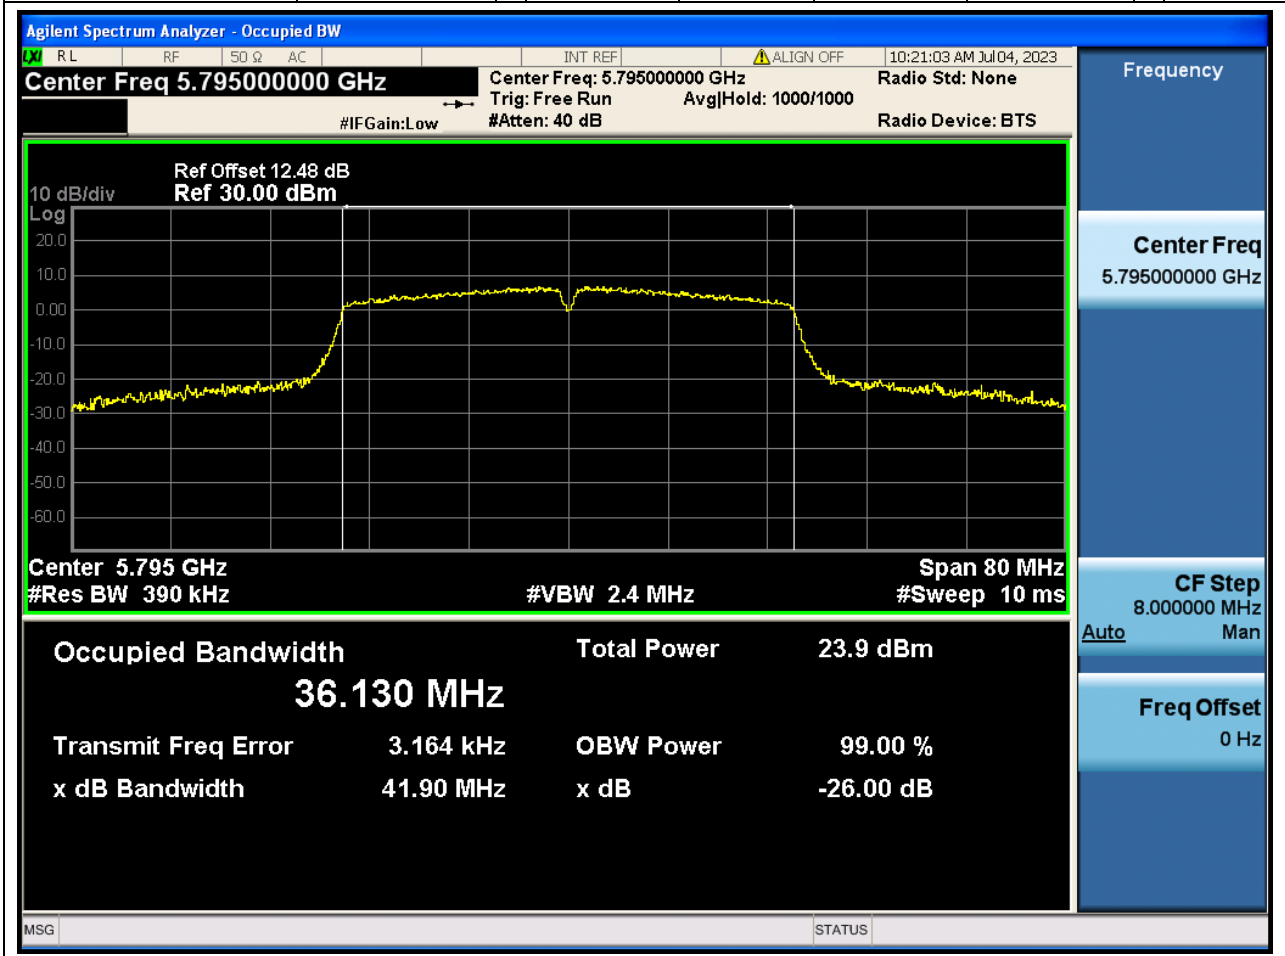

58. 802.11ac_40M_U-NII-3_H

58.1. A.2.2-99% Bandwidth(NTNV)

Center Frequency (MHz)	OBW Power (%)	RBW (MHz)	Detector	Limit (MHz)	OBW (MHz)	Verdict
5795	99	0.39	Peak	0	36.130097	N/A