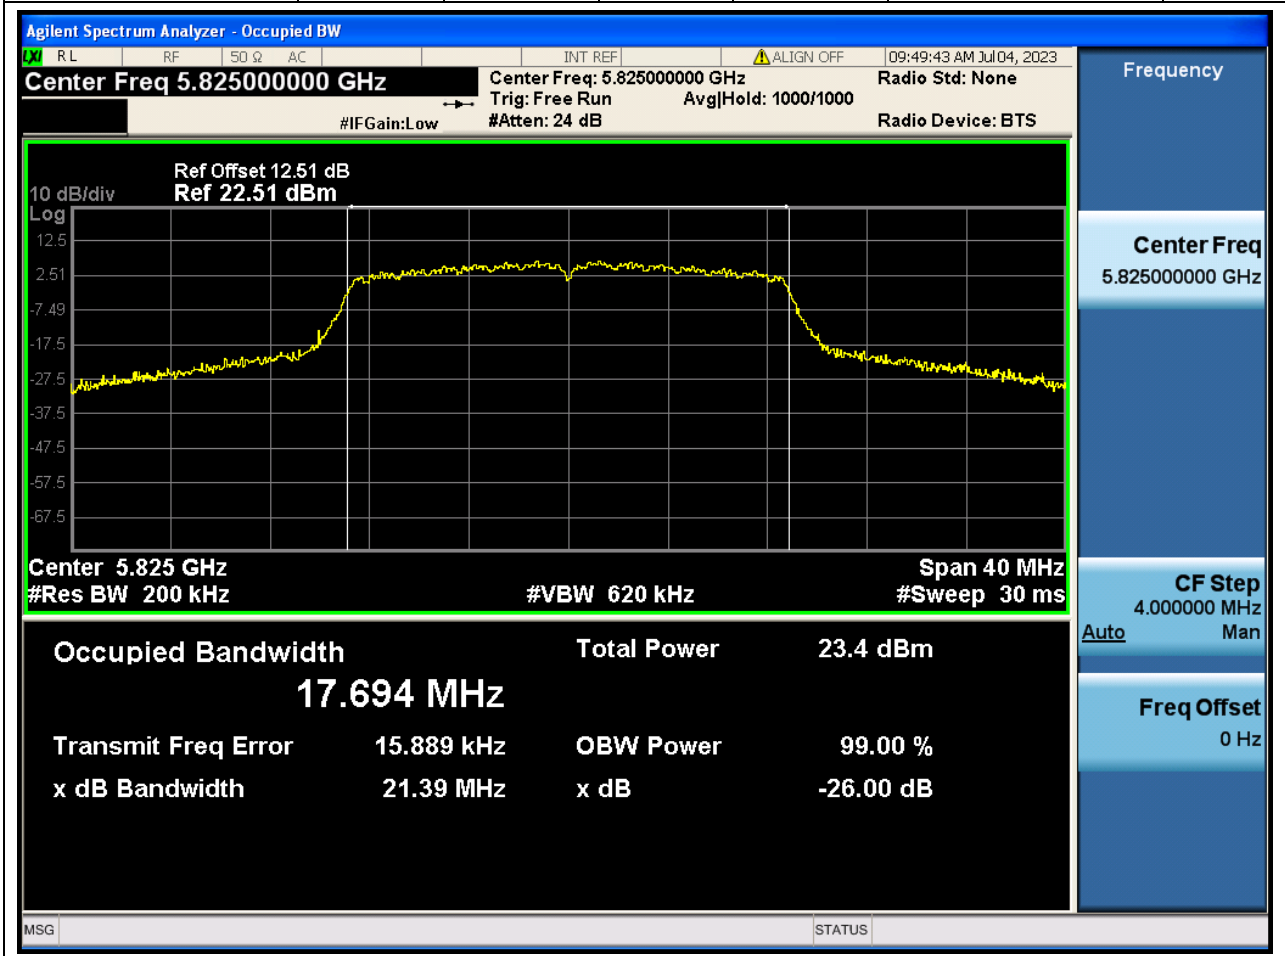

51. 802.11n_20M_U-NII-3_H

51.1. A.2-26dB Bandwidth(NTNV)

Center Frequency (MHz)	XdB Down	RBW (MHz)	Detector	Limit (MHz)	XdB BandWidth (MHz)	Verdict
5825	26	0.2	Peak	0	21.393177	N/A