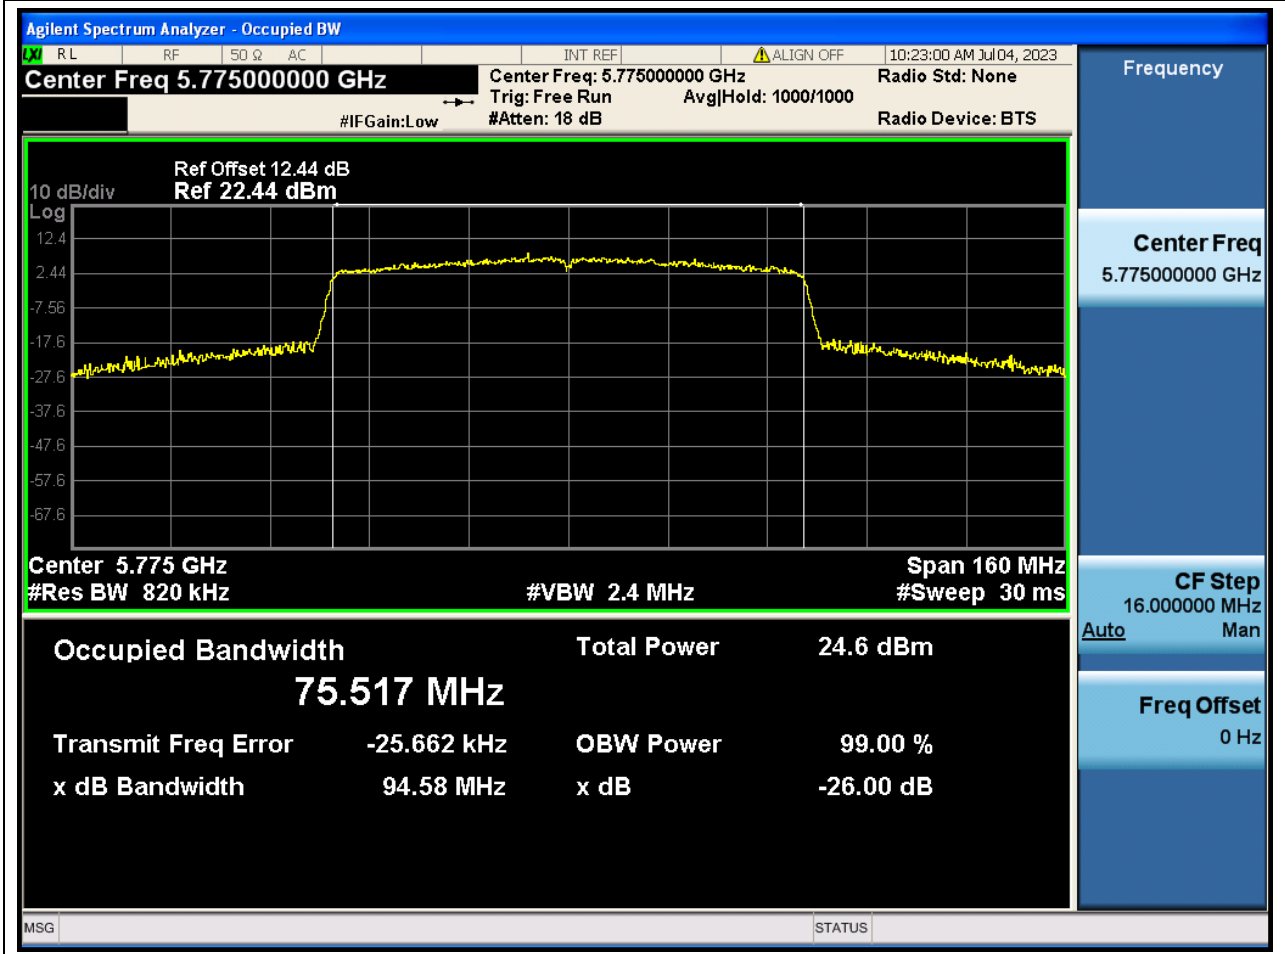

59. 802.11ac_80M_U-NII-3_M

59.1. A.2-26dB Bandwidth(NTNV)

Center Frequency (MHz)	XdB Down	RBW (MHz)	Detector	Limit (MHz)	XdB BandWidth (MHz)	Verdict
5775	26	0.82	Peak	0	94.584706	N/A