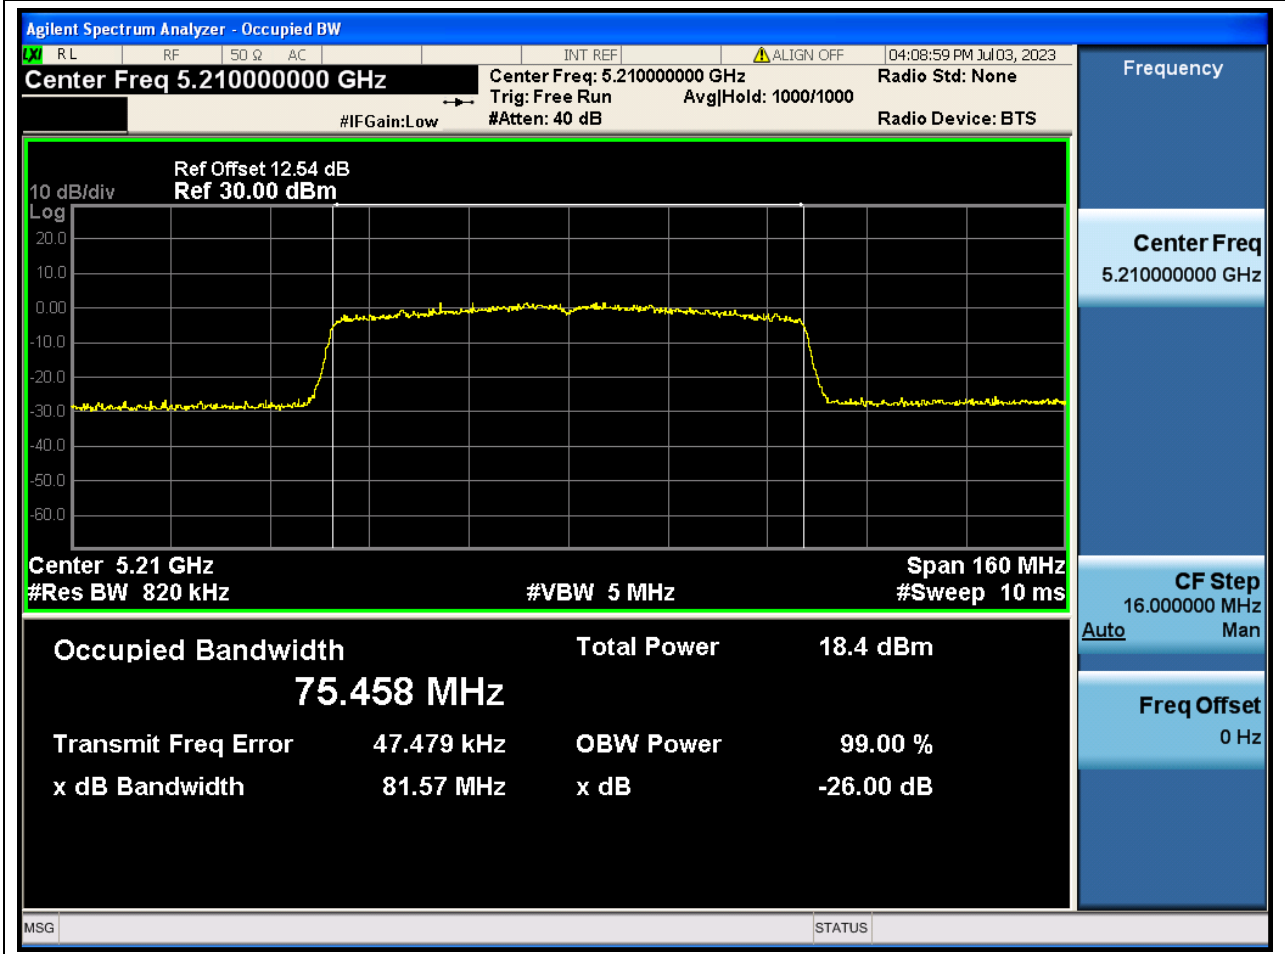

14. 802.11ac_80M_U-NII-1_M

14.1. A.2.2-99% Bandwidth(NTNV)

Center Frequency (MHz)	OBW Power (%)	RBW (MHz)	Detector	Limit (MHz)	OBW (MHz)	Verdict
5210	99	0.82	Peak	0	75.458028	N/A