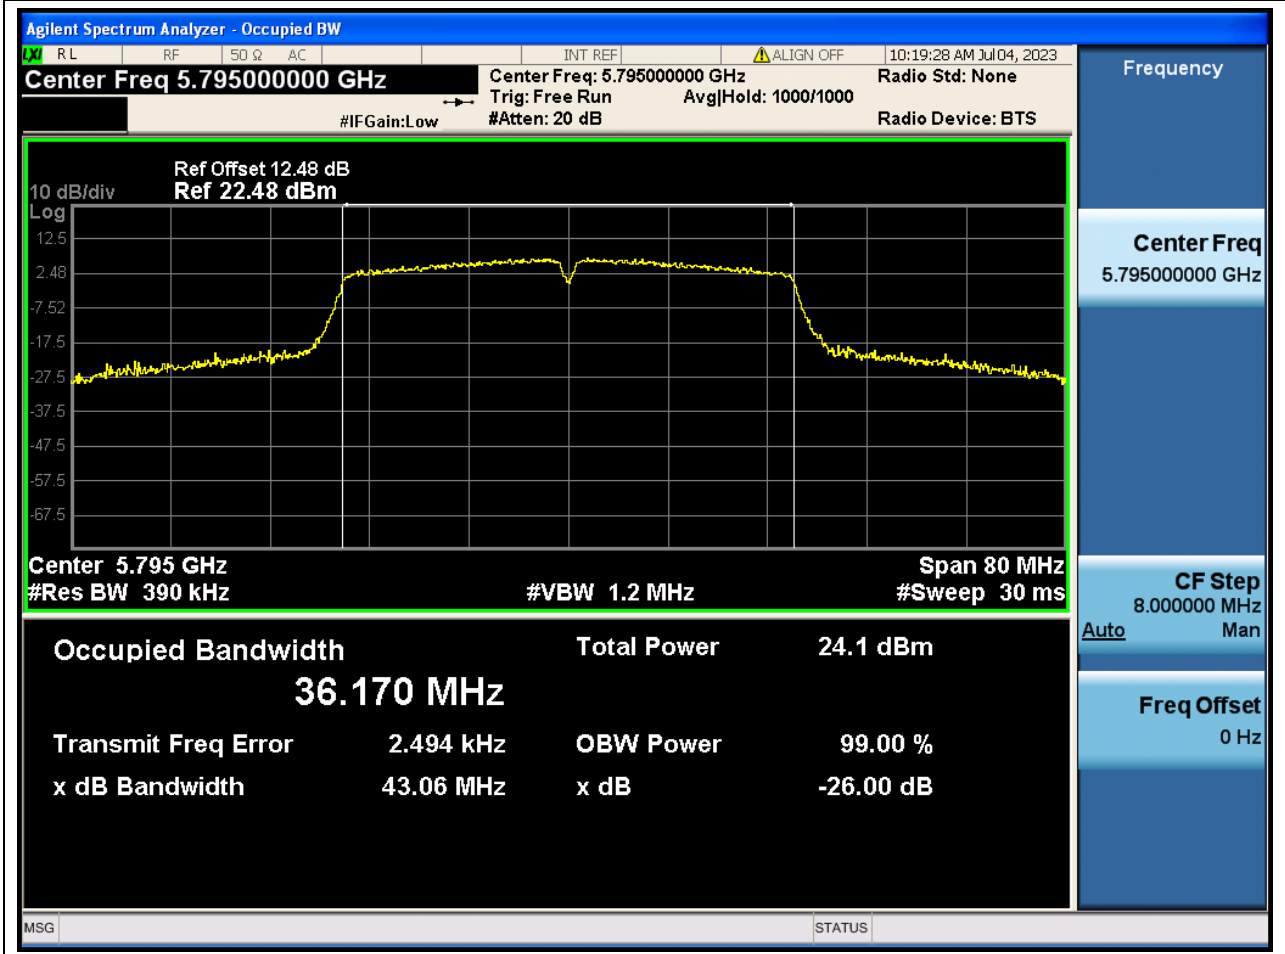

58. 802.11ac_40M_U-NII-3_H

58.1. A.2-26dB Bandwidth(NTNV)

Center Frequency (MHz)	XdB Down	RBW (MHz)	Detector	Limit (MHz)	XdB BandWidth (MHz)	Verdict
5795	26	0.39	Peak	0	43.059121	N/A