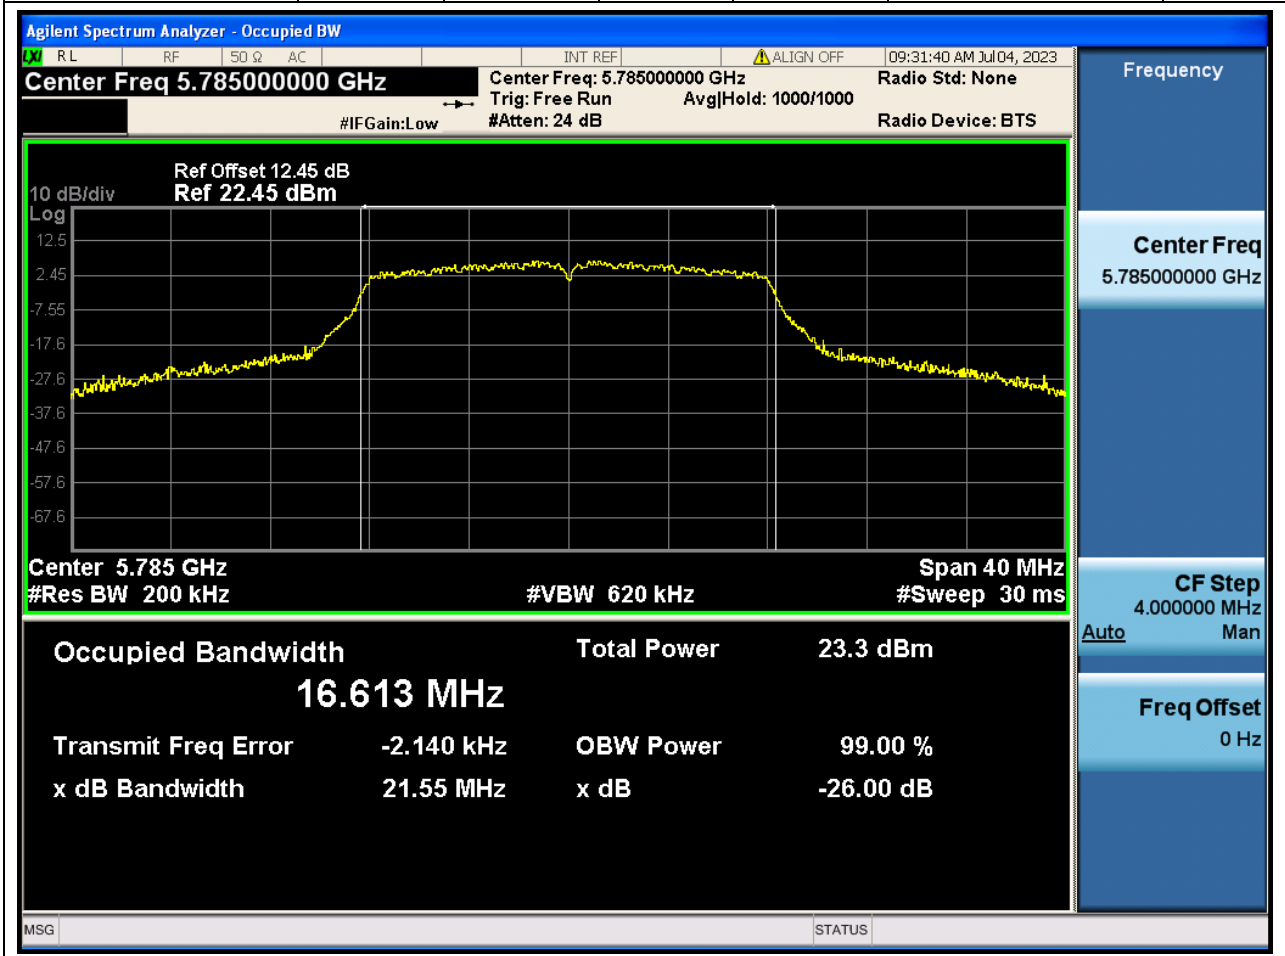

47. 802.11a_20M_U-NII-3_M

47.1. A.2-26dB Bandwidth(NTNV)

Center Frequency (MHz)	XdB Down	RBW (MHz)	Detector	Limit (MHz)	XdB BandWidth (MHz)	Verdict
5785	26	0.2	Peak	0	21.549495	N/A