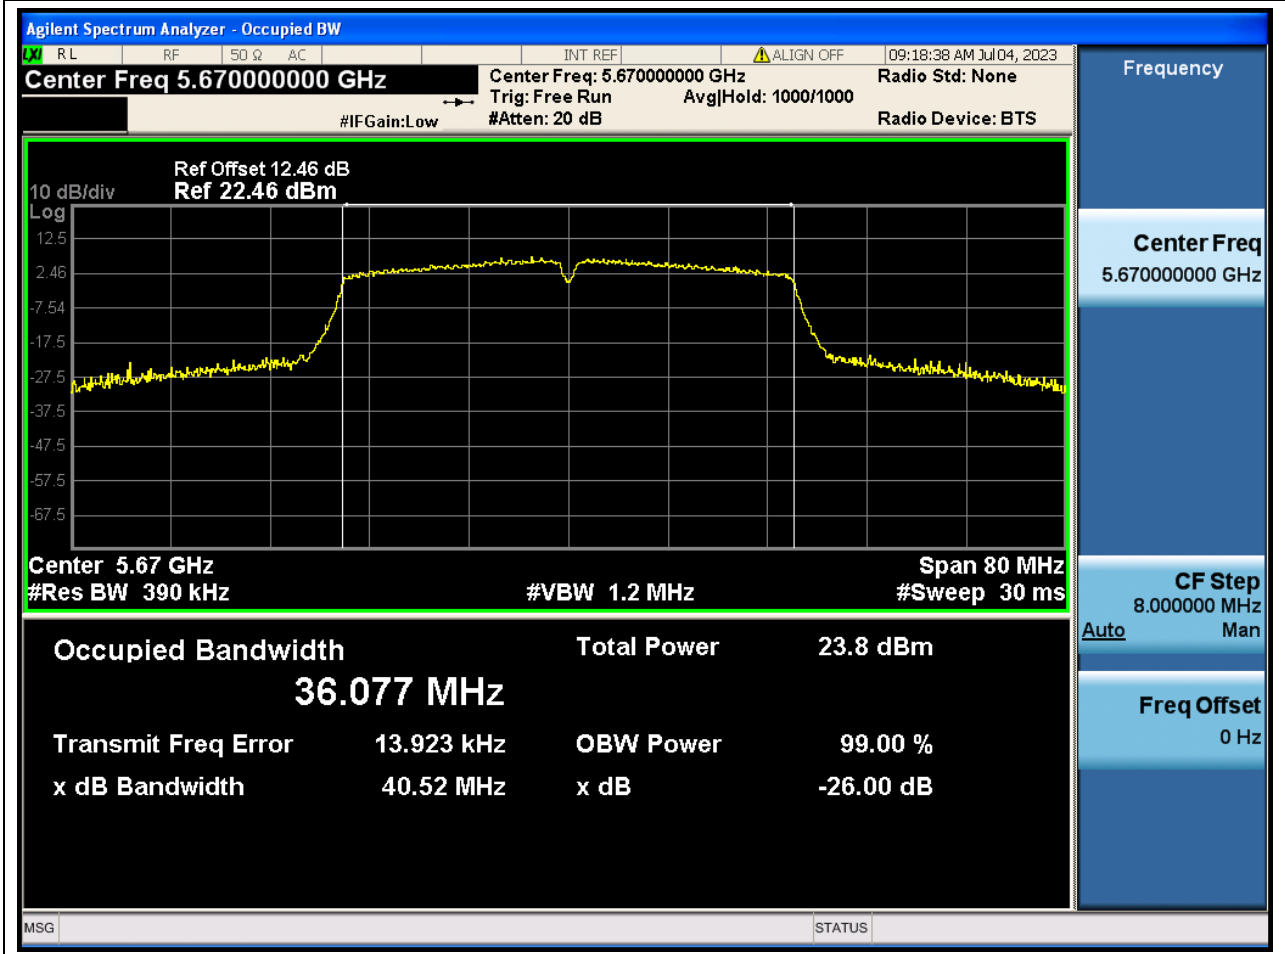

43. 802.11ac_40M_U-NII-2C_H

43.1. A.2-26dB Bandwidth(NTNV)

Center Frequency (MHz)	XdB Down	RBW (MHz)	Detector	Limit (MHz)	XdB BandWidth (MHz)	Verdict
5670	26	0.39	Peak	0	40.515378	N/A