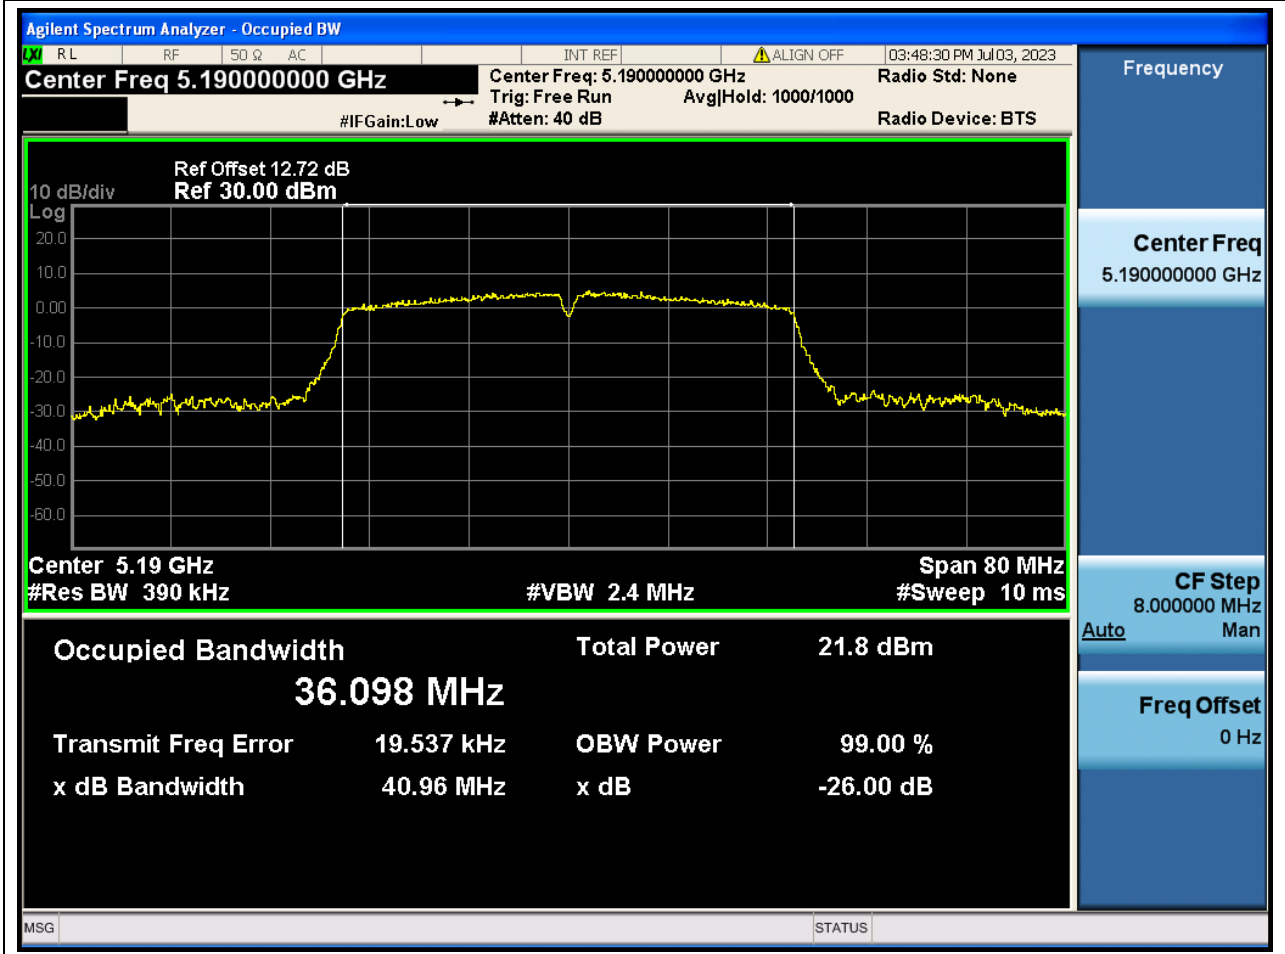

7. 802.11n_40M_U-NII-1_L

7.1. A.2.2-99% Bandwidth(NTNV)

Center Frequency (MHz)	OBW Power (%)	RBW (MHz)	Detector	Limit (MHz)	OBW (MHz)	Verdict
5190	99	0.39	Peak	0	36.098369	N/A