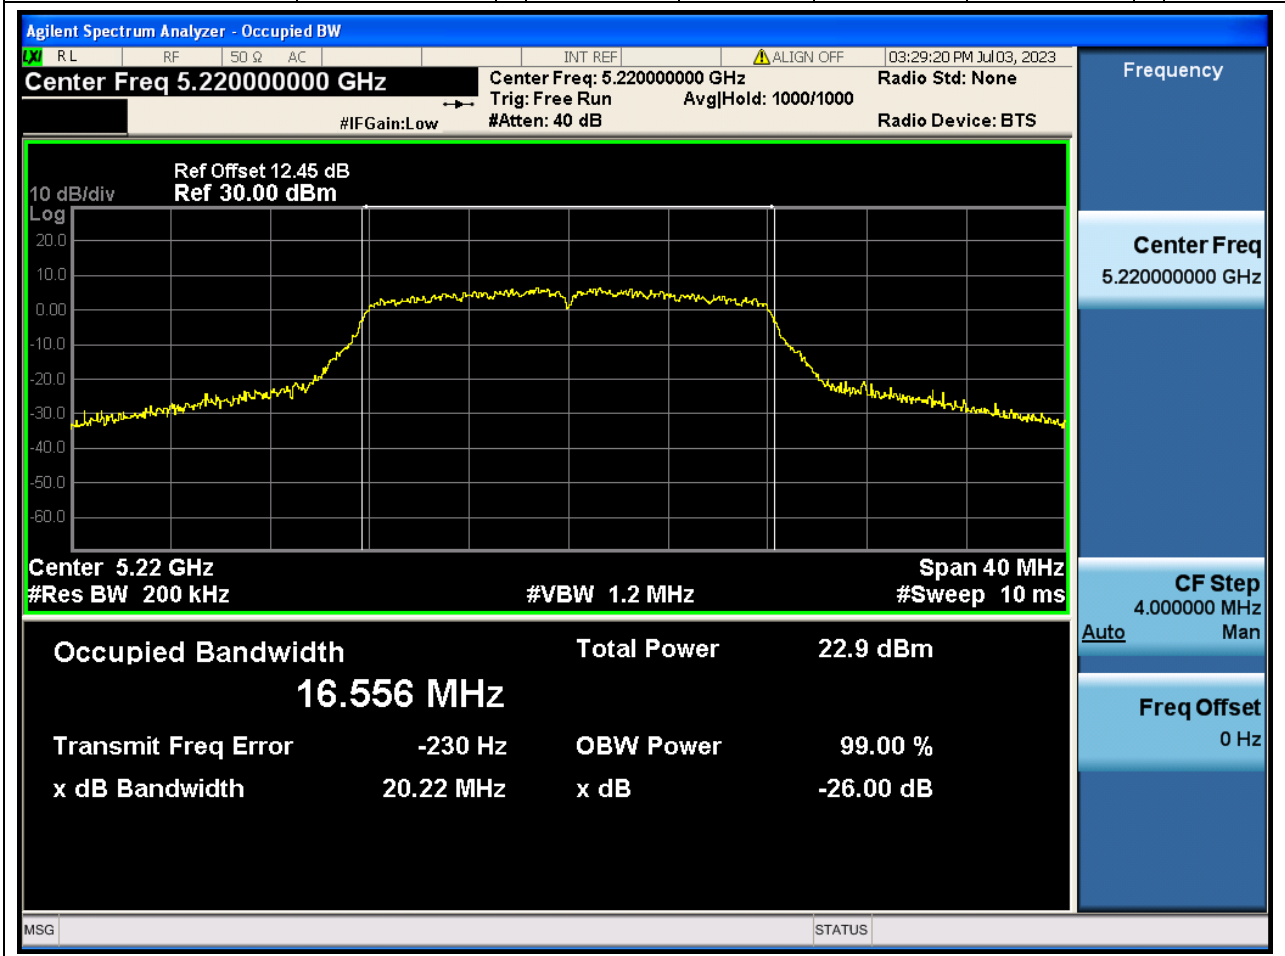

2. 802.11a_20M_U-NII-1_M

2.1. A.2.2-99% Bandwidth(NTNV)

Center Frequency (MHz)	OBW Power (%)	RBW (MHz)	Detector	Limit (MHz)	OBW (MHz)	Verdict
5220	99	0.2	Peak	0	16.556319	N/A