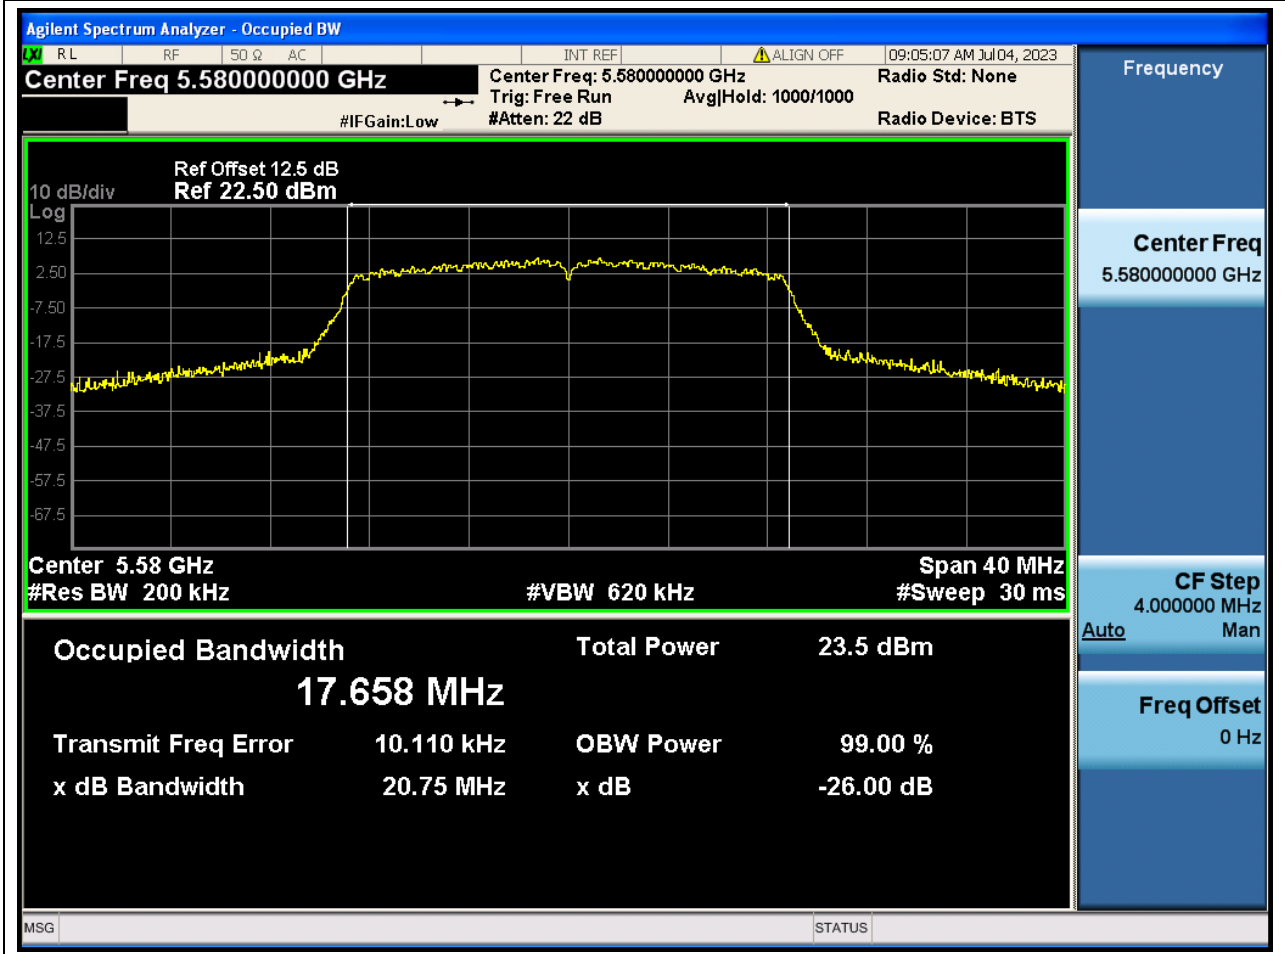

39. 802.11ac_20M_U-NII-2C_M

39.1. A.2-26dB Bandwidth(NTNV)

Center Frequency (MHz)	XdB Down	RBW (MHz)	Detector	Limit (MHz)	XdB BandWidth (MHz)	Verdict
5580	26	0.2	Peak	0	20.753909	N/A