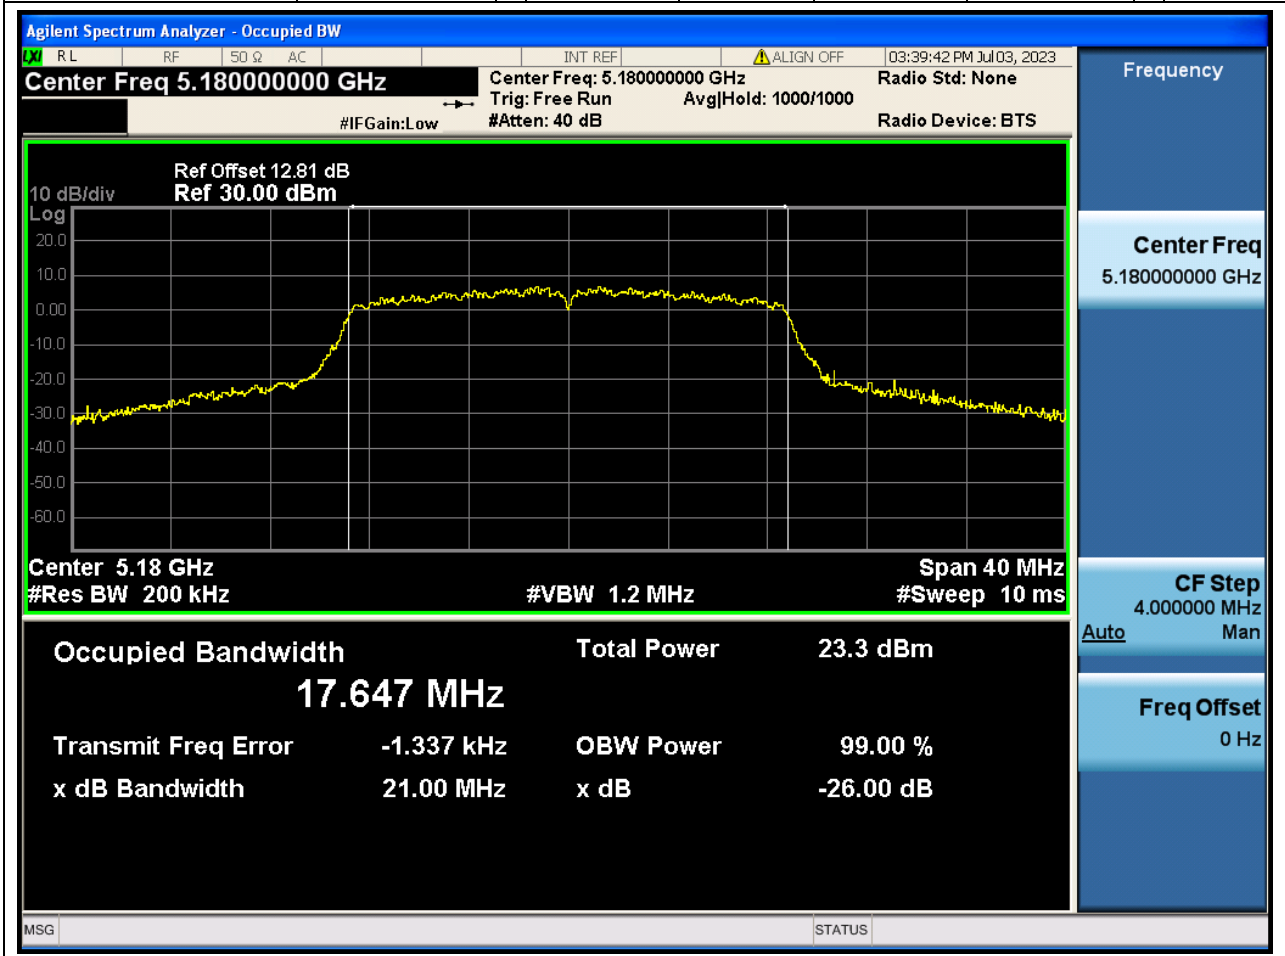

4. 802.11n_20M_U-NII-1_L

4.1. A.2.2-99% Bandwidth(NTNV)

Center Frequency (MHz)	OBW Power (%)	RBW (MHz)	Detector	Limit (MHz)	OBW (MHz)	Verdict
5180	99	0.2	Peak	0	17.647239	N/A