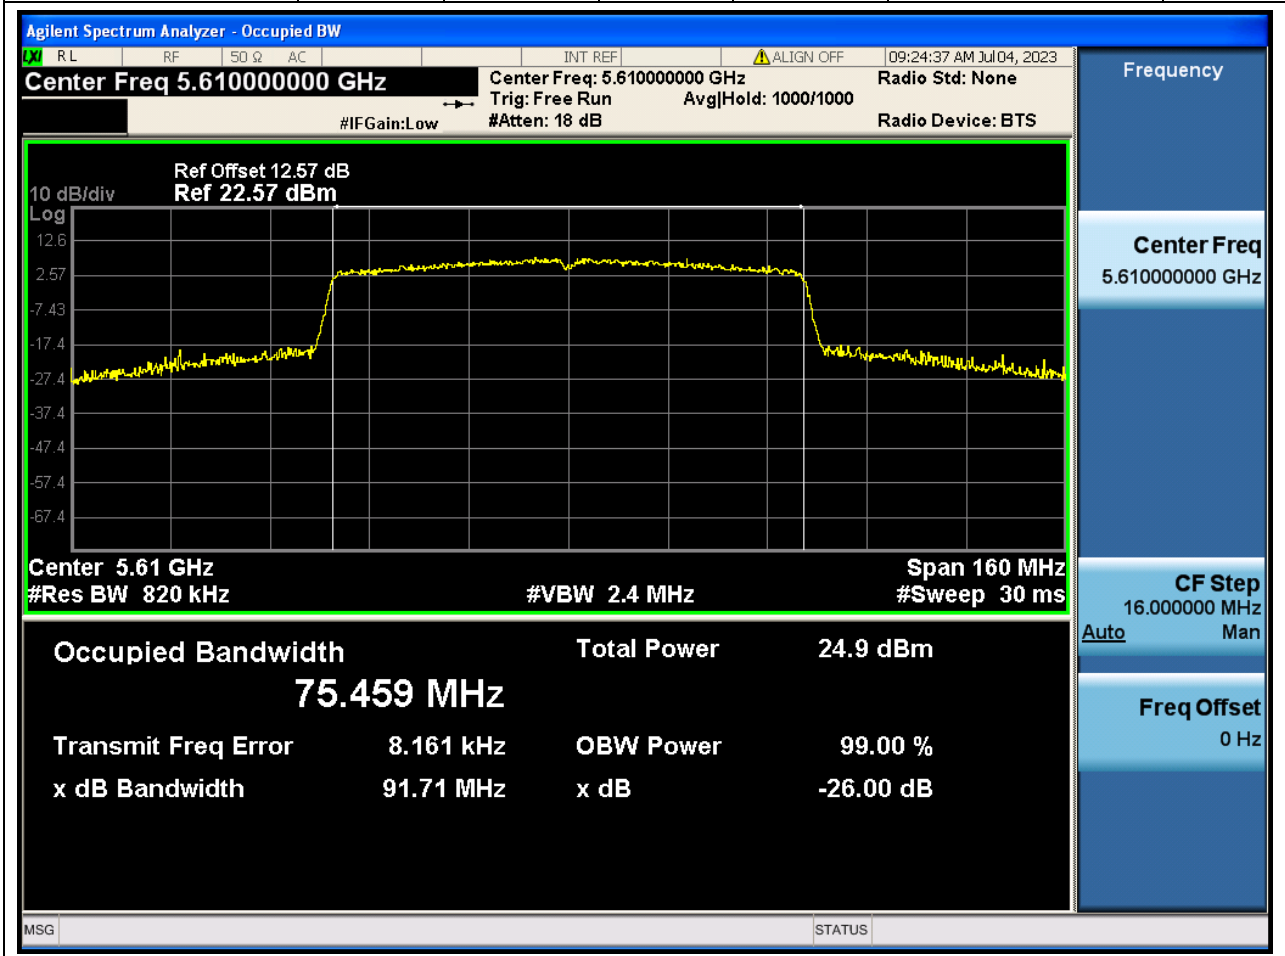

45. 802.11ac_80M_U-NII-2C_M

45.1. A.2-26dB Bandwidth(NTNV)

Center Frequency (MHz)	XdB Down	RBW (MHz)	Detector	Limit (MHz)	XdB BandWidth (MHz)	Verdict
5610	26	0.82	Peak	0	91.710187	N/A