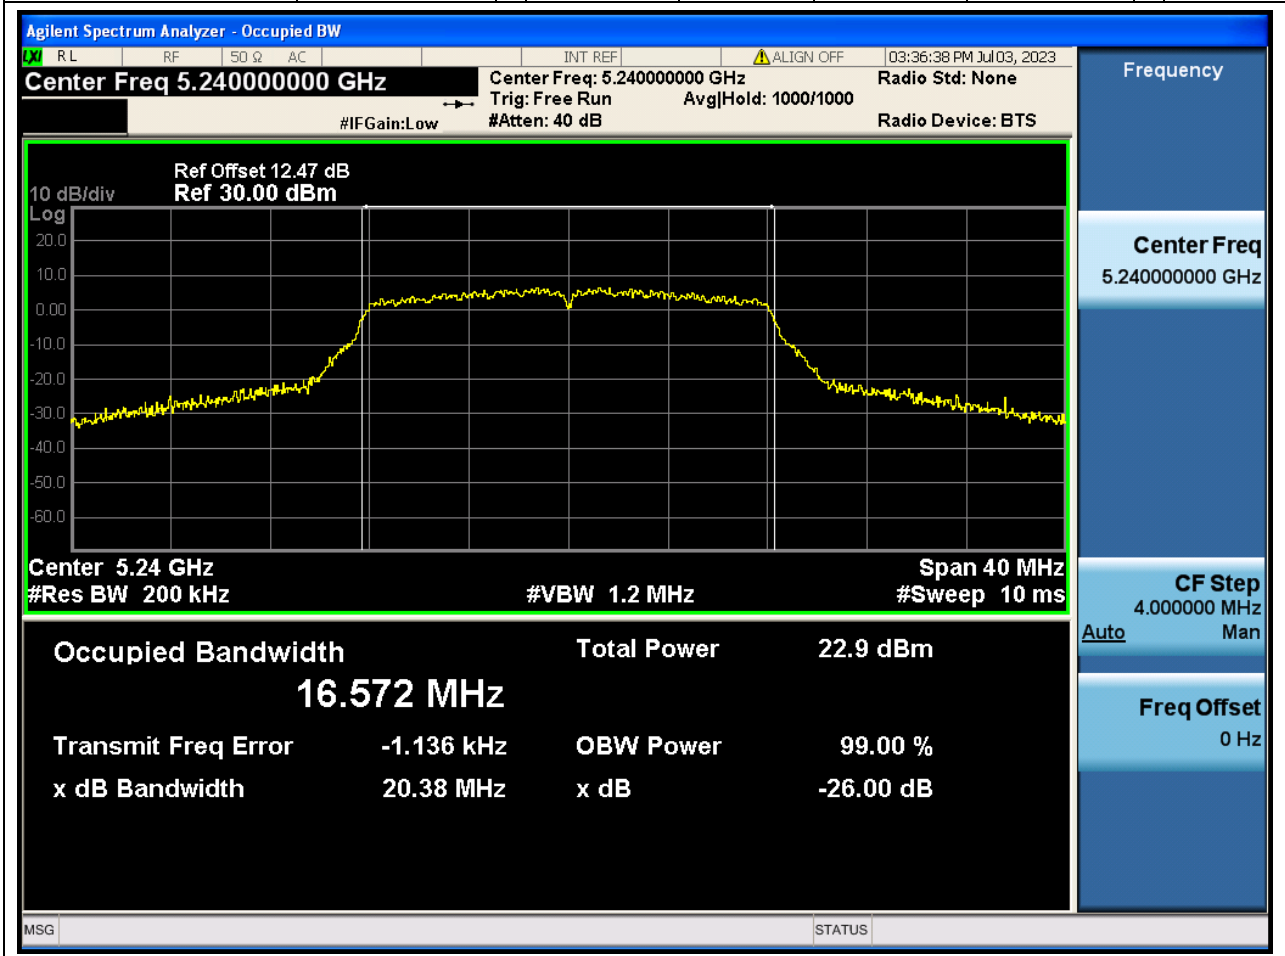

3. 802.11a_20M_U-NII-1_H

3.1. A.2.2-99% Bandwidth(NTNV)

Center Frequency (MHz)	OBW Power (%)	RBW (MHz)	Detector	Limit (MHz)	OBW (MHz)	Verdict
5240	99	0.2	Peak	0	16.571622	N/A