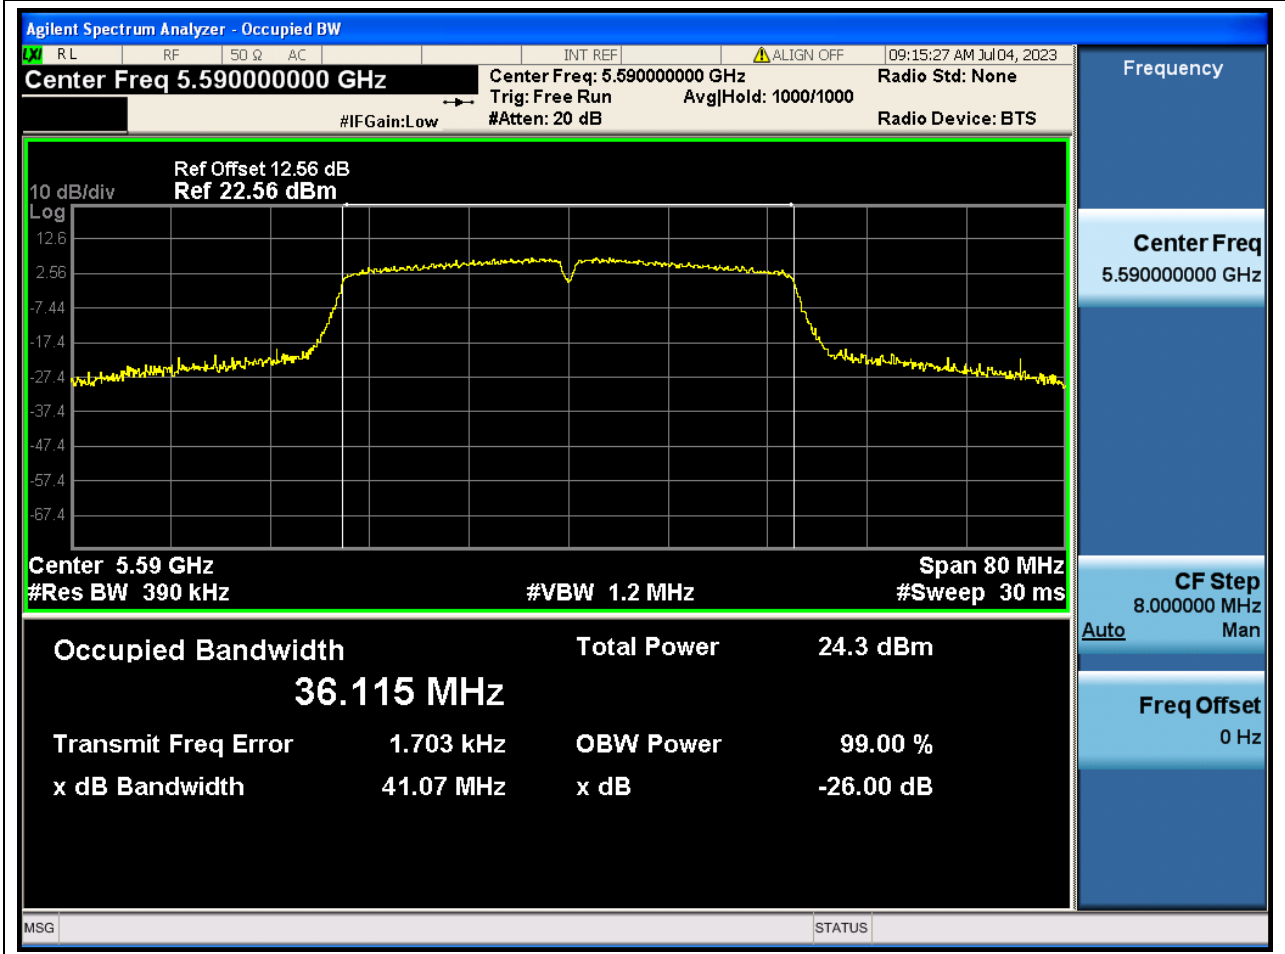

42. 802.11ac_40M_U-NII-2C_M

42.1. A.2-26dB Bandwidth(NTNV)

Center Frequency (MHz)	XdB Down	RBW (MHz)	Detector	Limit (MHz)	XdB BandWidth (MHz)	Verdict
5590	26	0.39	Peak	0	41.074165	N/A