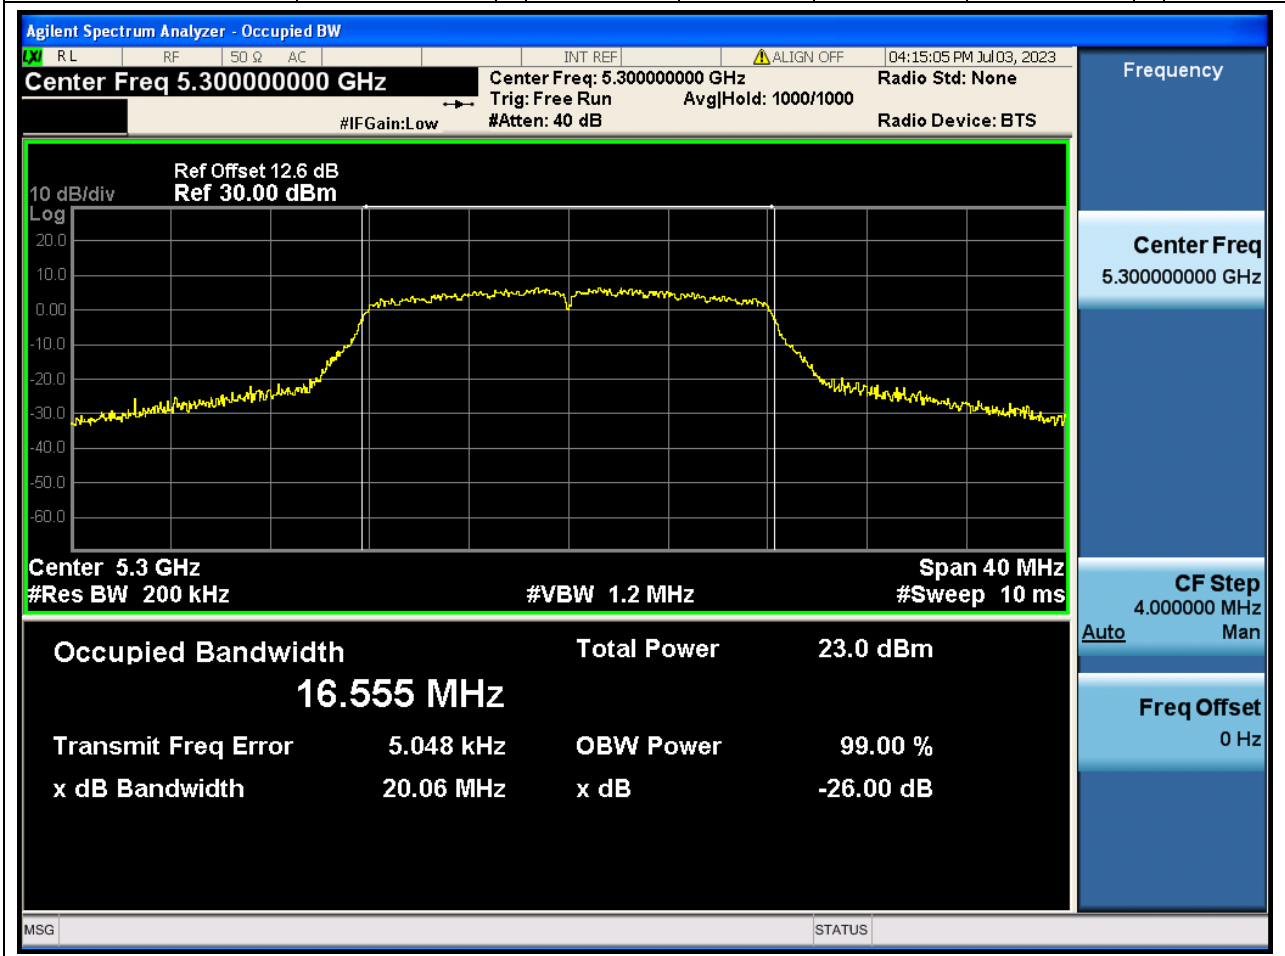

16. 802.11a_20M_U-NII-2A_M

16.1. A.2.2-99% Bandwidth(NTNV)

Center Frequency (MHz)	OBW Power (%)	RBW (MHz)	Detector	Limit (MHz)	OBW (MHz)	Verdict
5300	99	0.2	Peak	0	16.554763	N/A