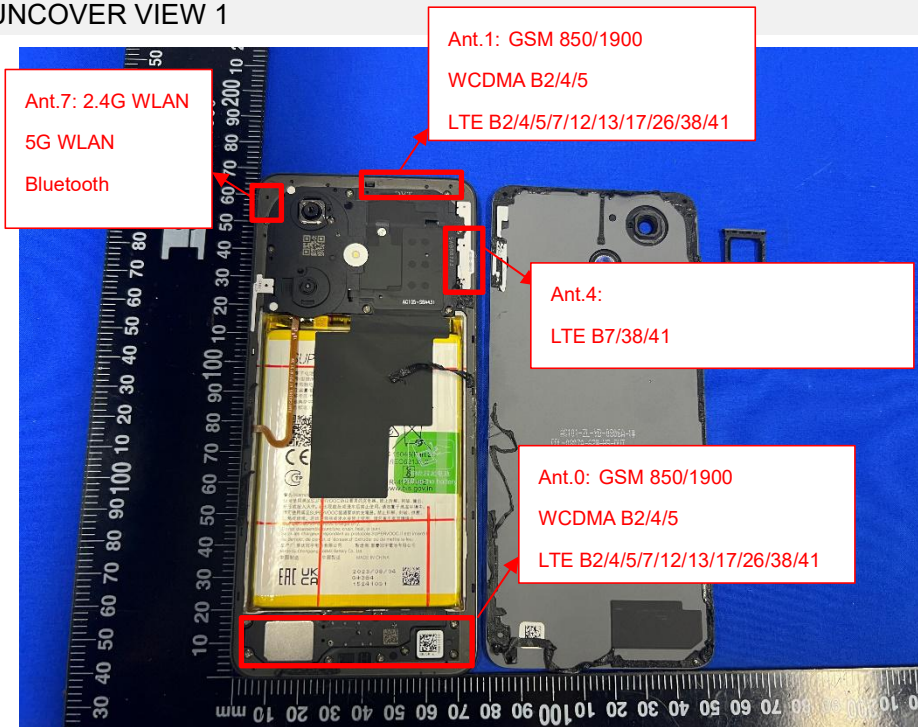

ANNEX D EUT INTERNAL PHOTOS

EUT UNCOVER VIEW 1

EUT UNCOVER VIEW 2

EUT UNCOVER VIEW 3

MAIN BOARD TOP VIEW (WITH SHIELDING)

MAIN BOARD TOP VIEW (WITHOUT SHIELDING)

MAIN BOARD REAR VIEW (WITH SHIELDING)

MAIN BOARD REAR VIEW (WITHOUT SHIELDING)