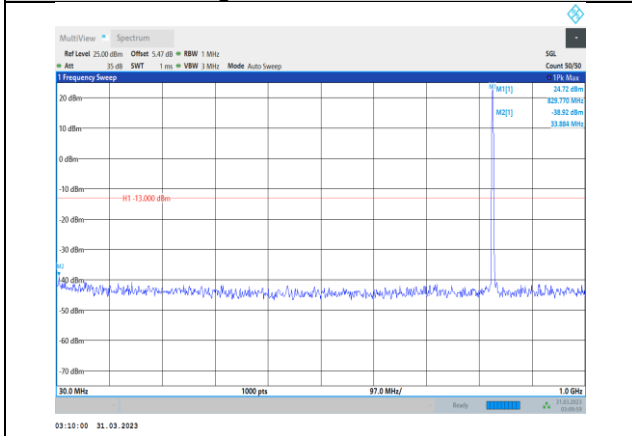

**Band26-15MHz-64QAM-26865-1RB#0-
Range2:1000~10000MHz**

**Band26-15MHz-64QAM-26915-1RB#0-
Range1:30~1000MHz**