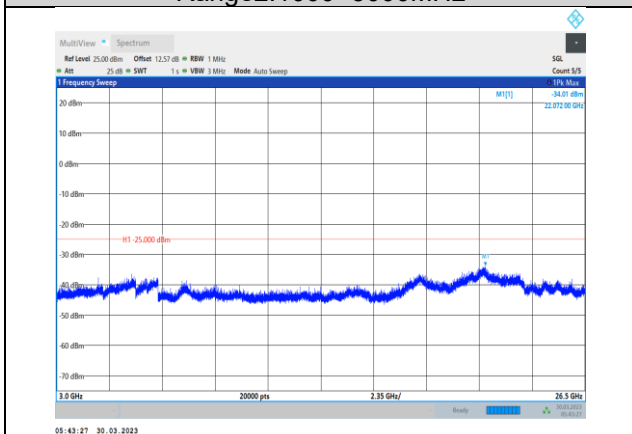

**Band38-10MHz-64QAM-38000-1RB#0-Range1:30~1000MHz**

**Band38-10MHz-64QAM-38200-1RB#0-Range1:30~1000MHz**

**Band38-10MHz-64QAM-38000-1RB#0-Range2:1000~3000MHz**

**Band38-10MHz-64QAM-38200-1RB#0-Range2:1000~3000MHz**