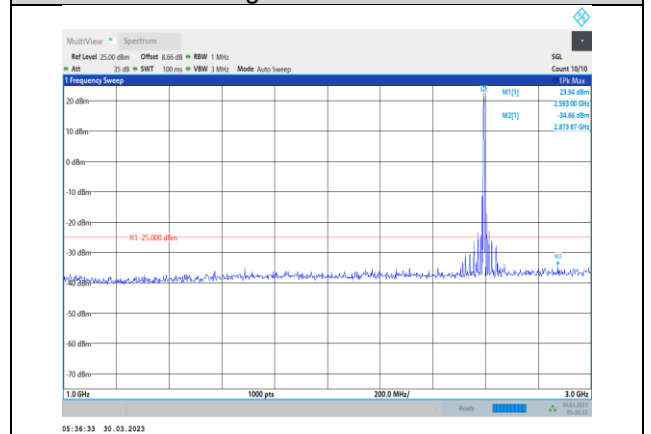

**Band38-5MHz-64QAM-38000-1RB#0-
Range1:30~1000MHz**

**Band38-5MHz-64QAM-38000-1RB#0-
Range2:1000~3000MHz**