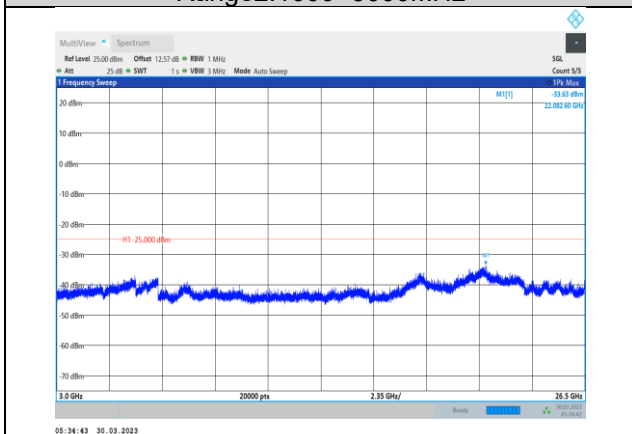

**Band38-5MHz-64QAM-37775-1RB#0-
Range2:1000~3000MHz**

**Band38-5MHz-64QAM-37775-1RB#0-
Range3:3000~26500MHz**