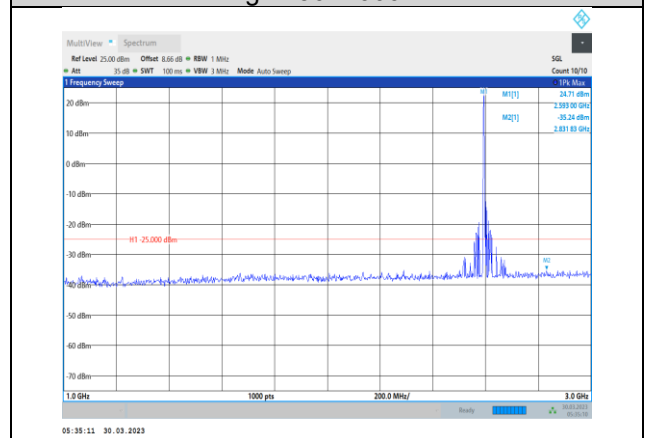

**Band38-5MHz-QPSK-38000-1RB#0-
Range1:30~1000MHz**

**Band38-5MHz-QPSK-38000-1RB#0-
Range2:1000~3000MHz**