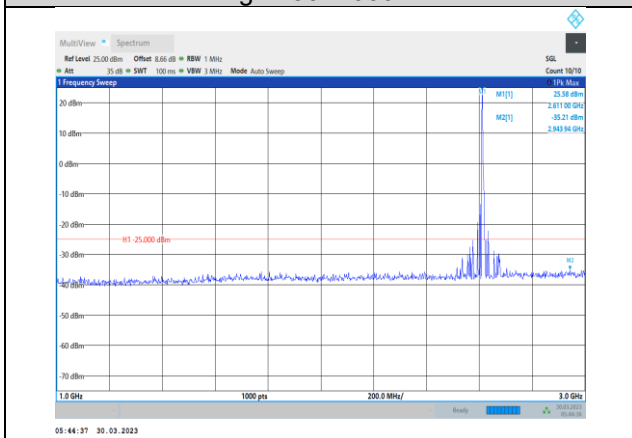

**Band38-10MHz-16QAM-37800-1RB#0-Range3:3000~26500MHz**

**Band38-10MHz-16QAM-38000-1RB#0-Range3:3000~26500MHz**

**Band38-10MHz-16QAM-38200-1RB#0-  
Range1:30~1000MHz**

**Band38-10MHz-64QAM-37800-1RB#0-  
Range1:30~1000MHz**