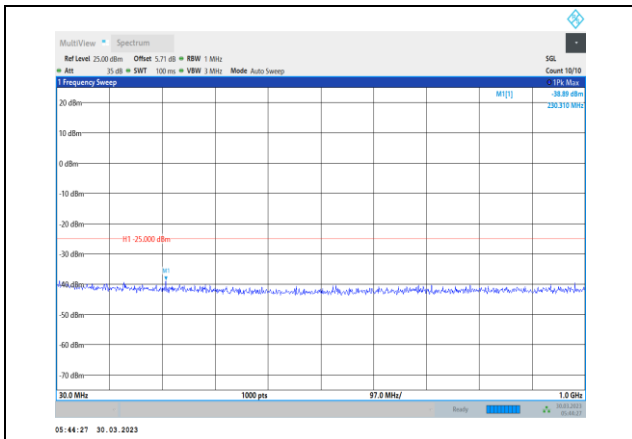

Band38-10MHz-16QAM-37800-1RB#0-Range3:3000~26500MHz

**Band38-10MHz-16QAM-38200-1RB#0-
Range1:30~1000MHz**