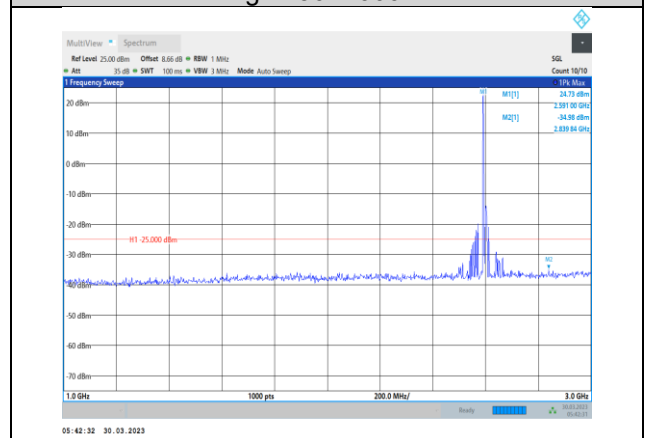

Band38-10MHz-16QAM-38000-1RB#0-Range1:30~1000MHz

Band38-10MHz-16QAM-38000-1RB#0-Range2:1000~3000MHz