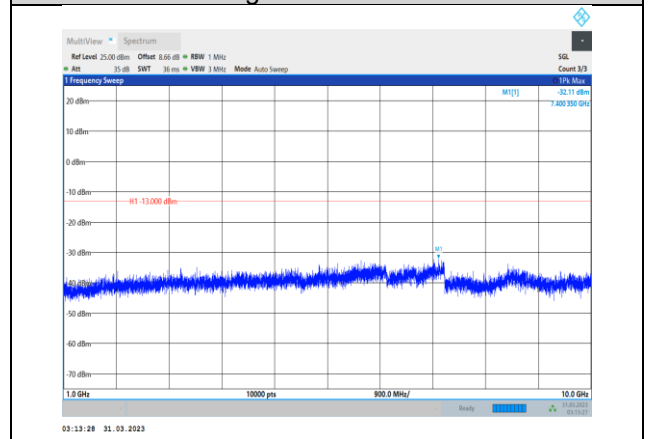

**Band26-15MHz-64QAM-26765-1RB#0-
Range1:30~1000MHz**

**Band26-15MHz-64QAM-26765-1RB#0-
Range2:1000~10000MHz**