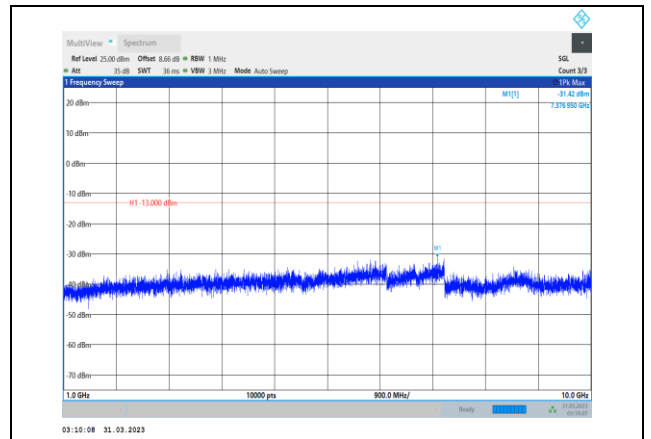

**Band26-15MHz-64QAM-26765-1RB#0-
Range2:1000~10000MHz**

**Band26-15MHz-64QAM-26915-1RB#0-
Range2:1000~10000MHz**