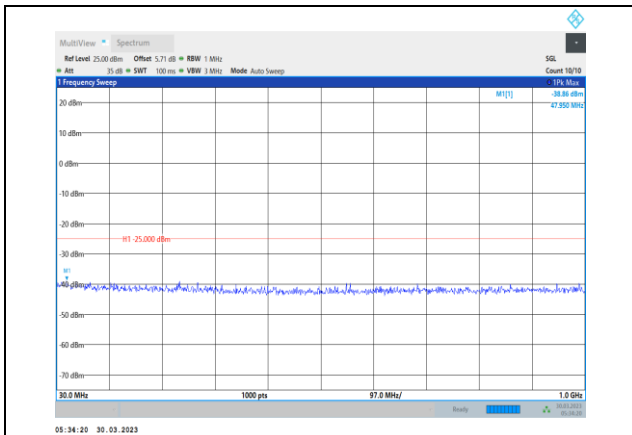

**Band38-5MHz-16QAM-38000-1RB#0-
Range3:3000~26500MHz**

**Band38-5MHz-64QAM-37775-1RB#0-
Range1:30~1000MHz**