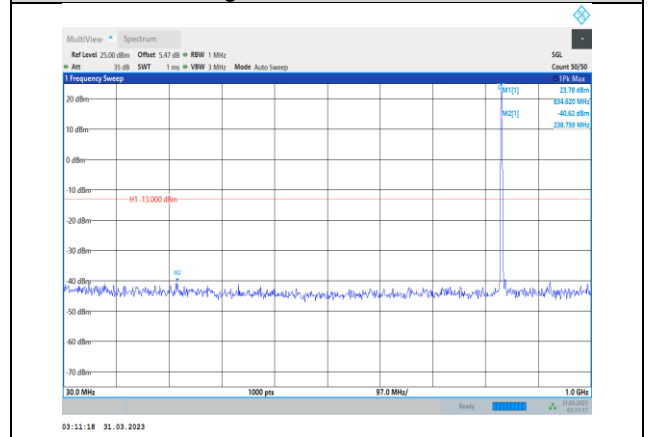

**Band26-15MHz-64QAM-26915-1RB#0-
Range2:1000~10000MHz**

**Band26-15MHz-64QAM-26965-1RB#0-
Range1:30~1000MHz**