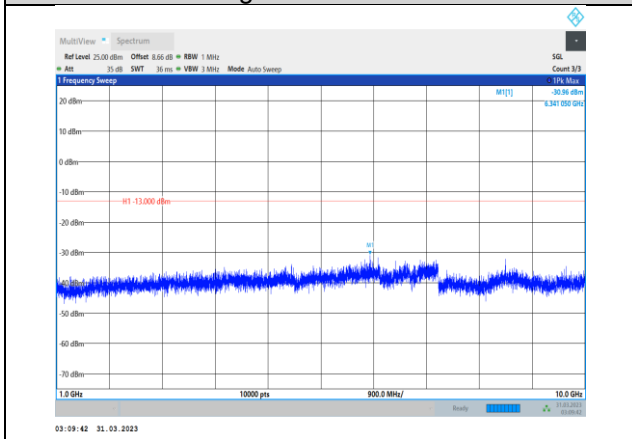

**Band26-15MHz-16QAM-26915-1RB#0-
Range1:30~1000MHz**

**Band26-15MHz-16QAM-26915-1RB#0-
Range2:1000~10000MHz**