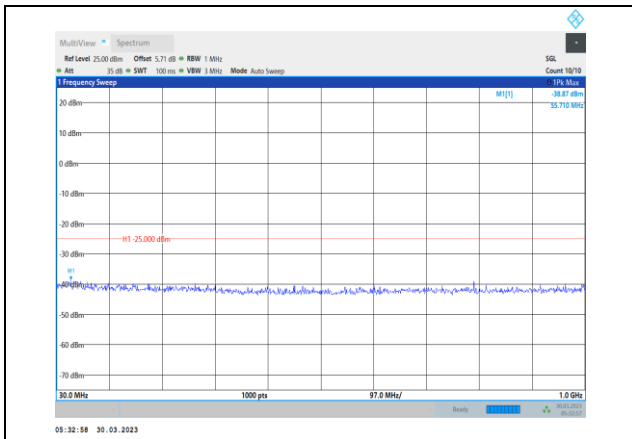

**Band26-15MHz-64QAM-26865-1RB#0-  
Range2:1000~10000MHz**

**Band26-15MHz-64QAM-26965-1RB#0-  
Range1:30~1000MHz**

**Band26-15MHz-64QAM-26915-1RB#0-  
Range1:30~1000MHz**

**Band26-15MHz-64QAM-26965-1RB#0-  
Range2:1000~10000MHz**