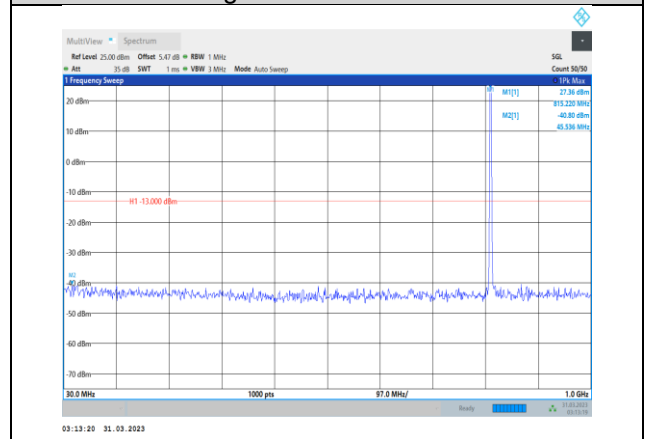

**Band26-15MHz-16QAM-26965-1RB#0-
Range2:1000~10000MHz**

**Band26-15MHz-64QAM-26765-1RB#0-
Range1:30~1000MHz**