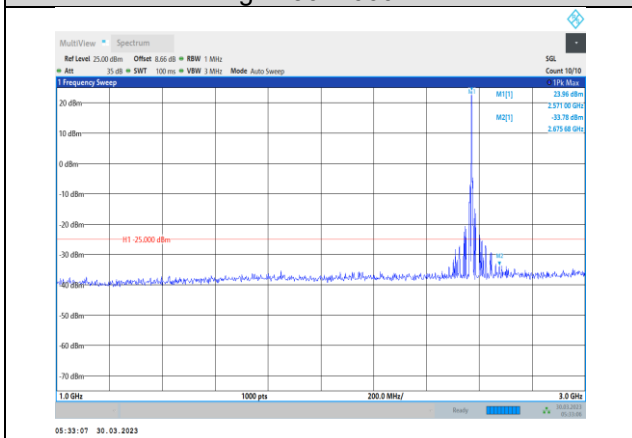

**Band38-5MHz-QPSK-37775-1RB#0-
Range1:30~1000MHz**

**Band38-5MHz-QPSK-37775-1RB#0-
Range2:1000~3000MHz**