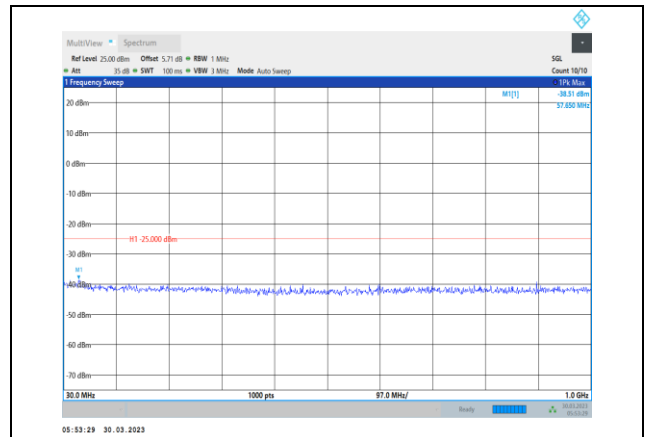

Band38-10MHz-64QAM-38200-1RB#0-Range3:3000~26500MHz

**Band38-15MHz-QPSK-38000-1RB#0-
Range1:30~1000MHz**