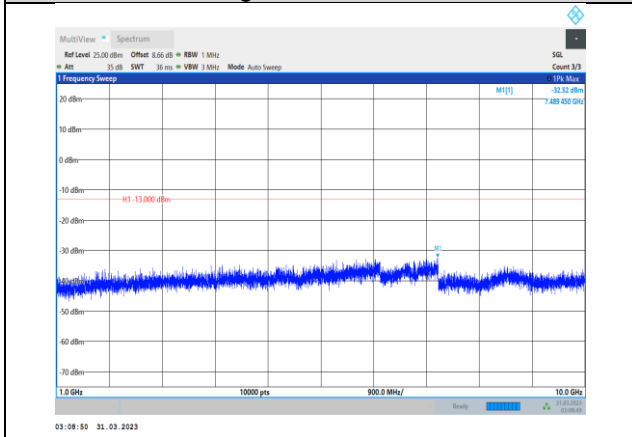

**Band26-15MHz-16QAM-26965-1RB#0-  
Range1:30~1000MHz**

**Band26-15MHz-64QAM-26765-1RB#0-  
Range2:1000~10000MHz**

**Band26-15MHz-64QAM-26865-1RB#0-  
Range1:30~1000MHz**

**Band26-15MHz-64QAM-26915-1RB#0-  
Range2:1000~10000MHz**