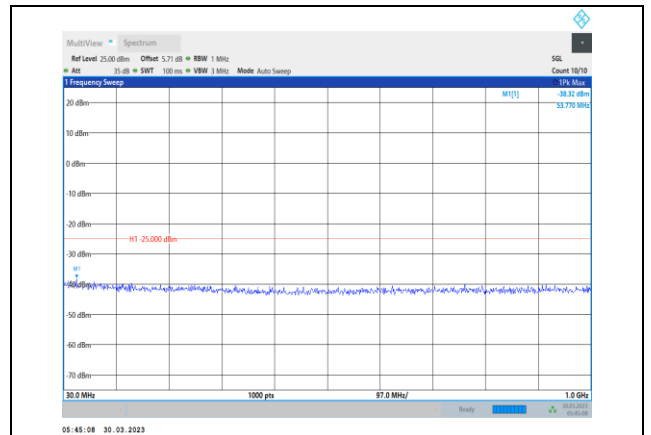

**Band38-10MHz-64QAM-37800-1RB#0-
Range3:3000~26500MHz**

Band38-10MHz-64QAM-38200-1RB#0-Range1:30~1000MHz