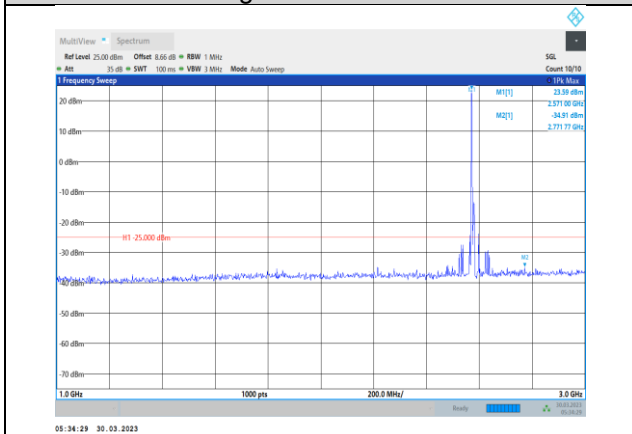

**Band38-5MHz-16QAM-38000-1RB#0-  
Range3:3000~26500MHz**

**Band38-5MHz-16QAM-38225-1RB#0-  
Range3:3000~26500MHz**

**Band38-5MHz-64QAM-37775-1RB#0-  
Range1:30~1000MHz**

**Band38-5MHz-64QAM-38000-1RB#0-  
Range1:30~1000MHz**