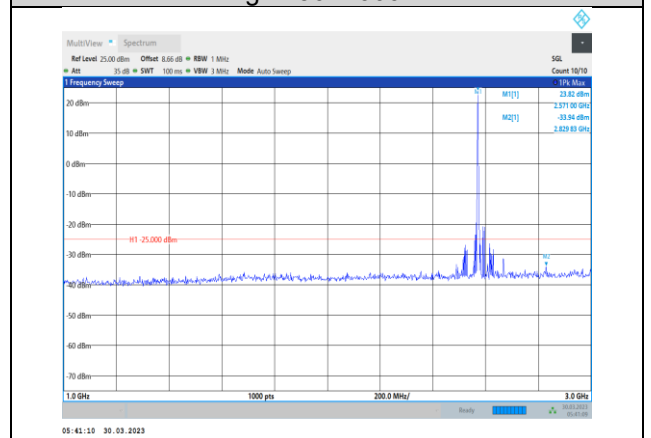

**Band38-10MHz-64QAM-37800-1RB#0-
Range1:30~1000MHz**

**Band38-10MHz-64QAM-37800-1RB#0-
Range2:1000~3000MHz**