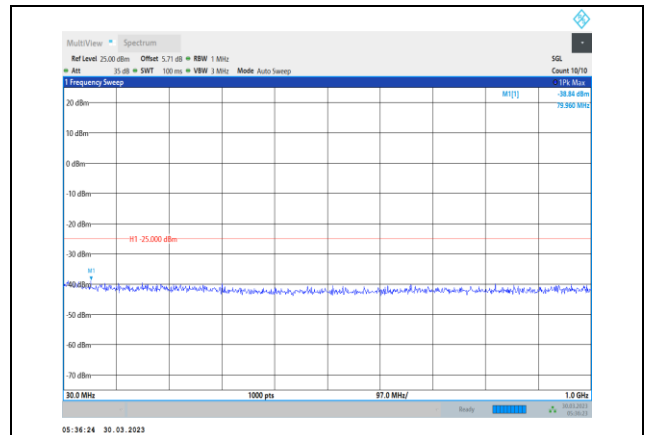

**Band38-5MHz-16QAM-38225-1RB#0-
Range3:3000~26500MHz**

**Band38-5MHz-64QAM-38000-1RB#0-
Range1:30~1000MHz**