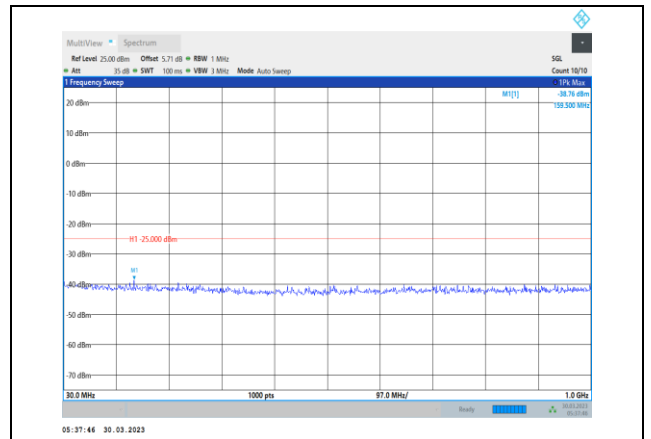

Band38-5MHz-16QAM-37775-1RB#0-Range3:3000~26500MHz

**Band38-5MHz-16QAM-38225-1RB#0-
Range1:30~1000MHz**