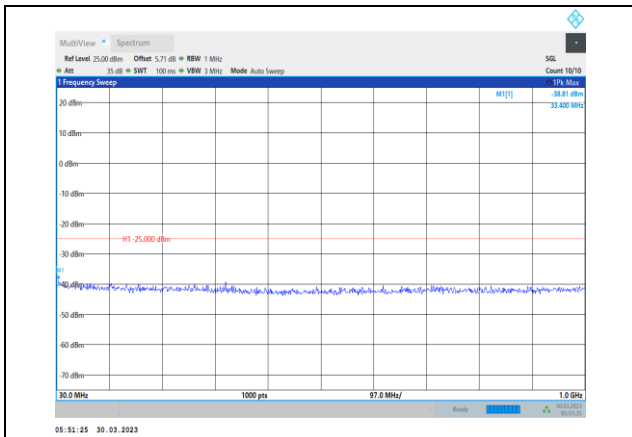

Band38-10MHz-64QAM-38000-1RB#0-Range3:3000~26500MHz

**Band38-15MHz-QPSK-37825-1RB#0-
Range1:30~1000MHz**