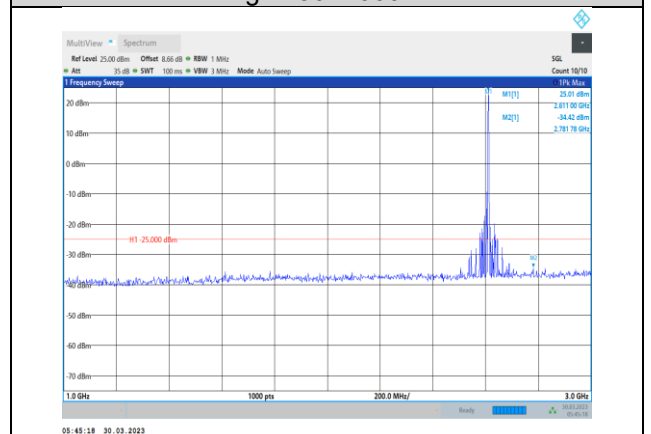

Band38-10MHz-64QAM-38200-1RB#0-Range1:30~1000MHz

Band38-10MHz-64QAM-38200-1RB#0-Range2:1000~3000MHz