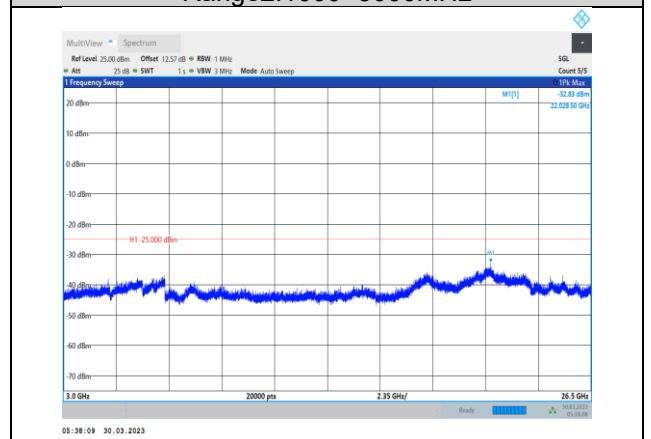

**Band38-5MHz-16QAM-38225-1RB#0-
Range2:1000~3000MHz**

**Band38-5MHz-16QAM-38225-1RB#0-
Range3:3000~26500MHz**