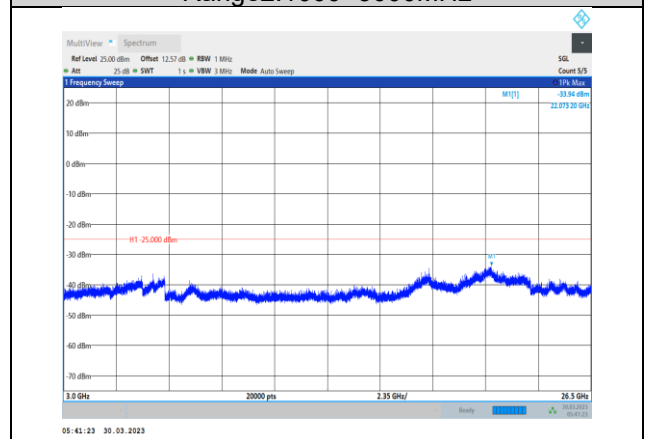

**Band38-10MHz-64QAM-37800-1RB#0-
Range2:1000~3000MHz**

**Band38-10MHz-64QAM-37800-1RB#0-
Range3:3000~26500MHz**