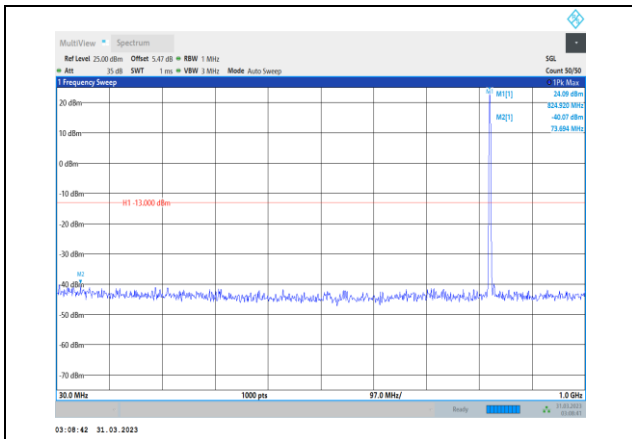

**Band26-15MHz-16QAM-26965-1RB#0-
Range1:30~1000MHz**

**Band26-15MHz-64QAM-26865-1RB#0-
Range1:30~1000MHz**