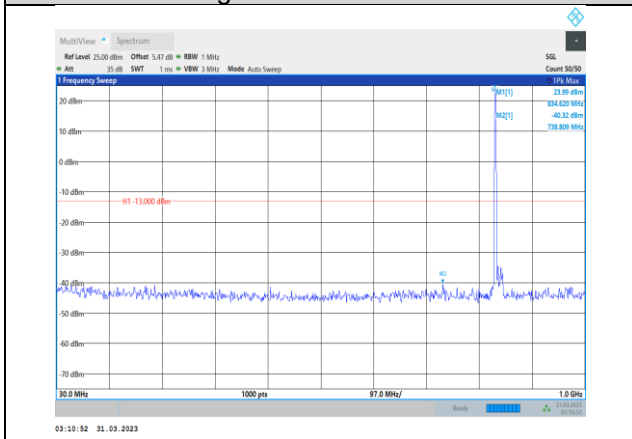

**Band26-15MHz-16QAM-26915-1RB#0-  
Range1:30~1000MHz**

**Band26-15MHz-16QAM-26965-1RB#0-  
Range2:1000~10000MHz**

**Band26-15MHz-16QAM-26915-1RB#0-  
Range2:1000~10000MHz**

**Band26-15MHz-64QAM-26765-1RB#0-  
Range1:30~1000MHz**