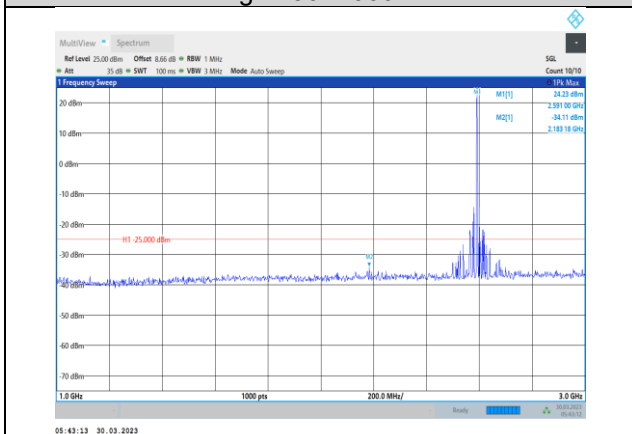

Band38-10MHz-64QAM-38000-1RB#0-Range1:30~1000MHz

Band38-10MHz-64QAM-38000-1RB#0-Range2:1000~3000MHz