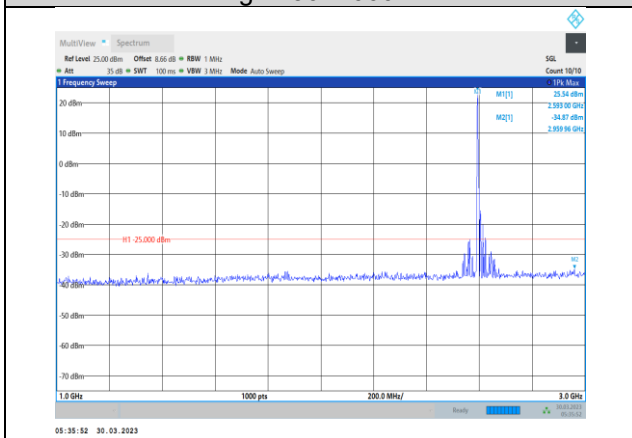

**Band38-5MHz-16QAM-38000-1RB#0-
Range1:30~1000MHz**

**Band38-5MHz-16QAM-38000-1RB#0-
Range2:1000~3000MHz**