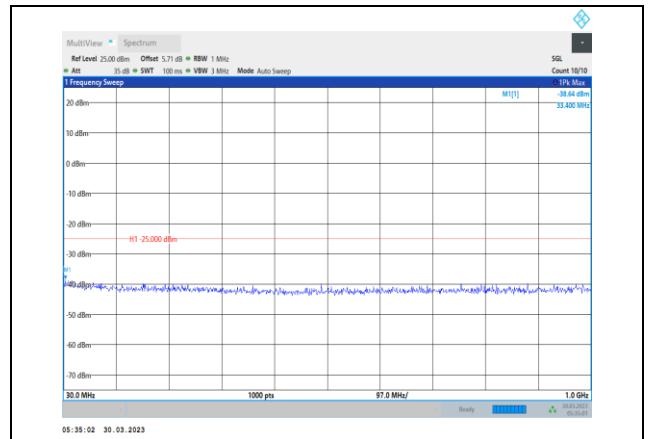

**Band26-15MHz-64QAM-26965-1RB#0-
Range2:1000~10000MHz**

**Band38-5MHz-QPSK-38000-1RB#0-
Range1:30~1000MHz**