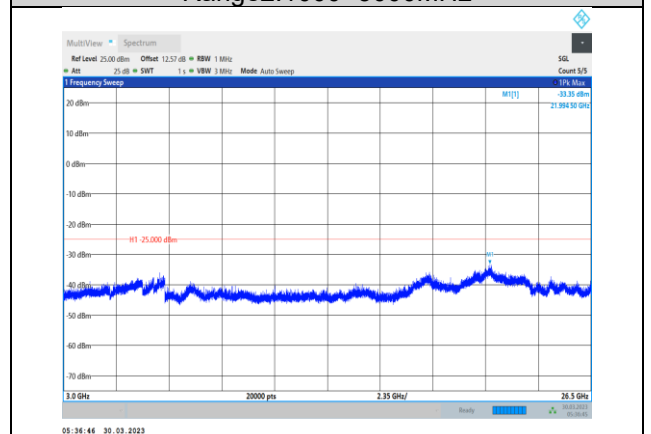

**Band38-5MHz-64QAM-38000-1RB#0-
Range2:1000~3000MHz**

**Band38-5MHz-64QAM-38000-1RB#0-
Range3:3000~26500MHz**