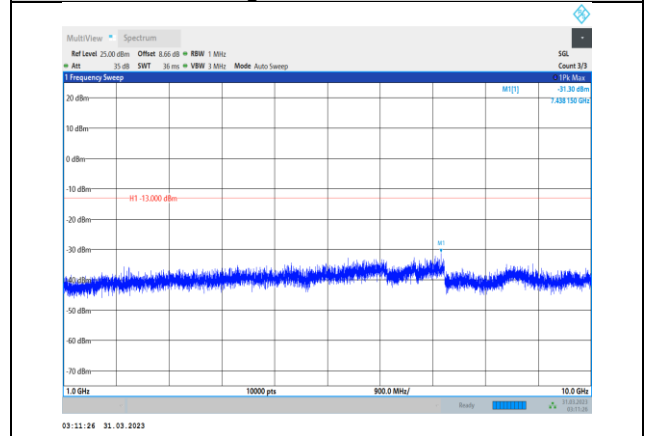

**Band26-15MHz-64QAM-26965-1RB#0-
Range1:30~1000MHz**

**Band26-15MHz-64QAM-26965-1RB#0-
Range2:1000~10000MHz**