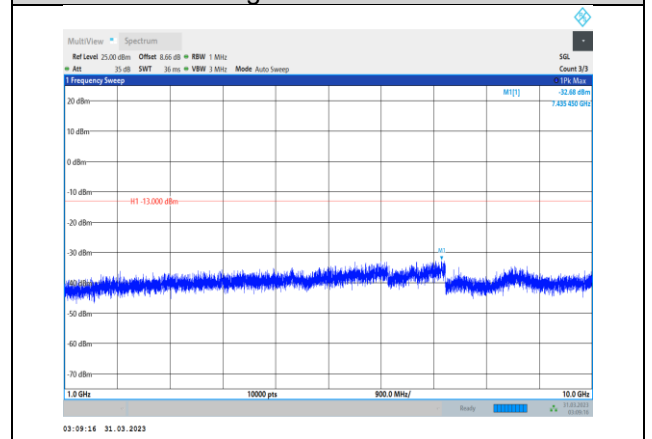

**Band26-15MHz-QPSK-26915-1RB#0-
Range1:30~1000MHz**

**Band26-15MHz-QPSK-26915-1RB#0-
Range2:1000~10000MHz**