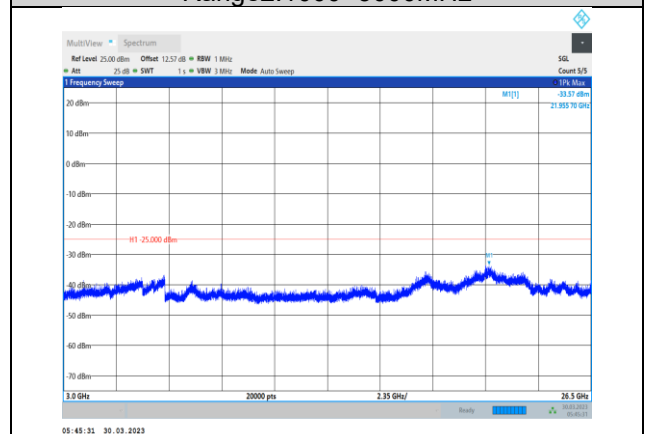

Band38-10MHz-64QAM-38200-1RB#0-Range2:1000~3000MHz

Band38-10MHz-64QAM-38200-1RB#0-Range3:3000~26500MHz