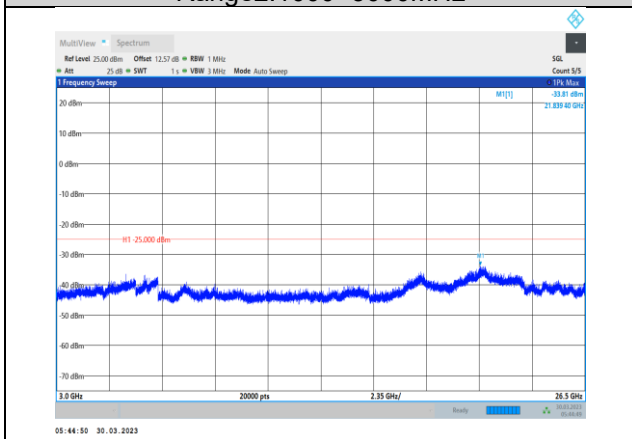

**Band38-10MHz-16QAM-38200-1RB#0-
Range2:1000~3000MHz**

**Band38-10MHz-16QAM-38200-1RB#0-
Range3:3000~26500MHz**