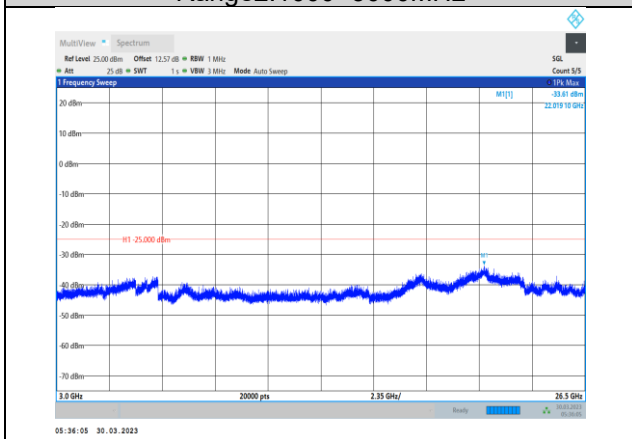

**Band38-5MHz-16QAM-38000-1RB#0-  
Range1:30~1000MHz**

**Band38-5MHz-16QAM-38225-1RB#0-  
Range1:30~1000MHz**

**Band38-5MHz-16QAM-38000-1RB#0-  
Range2:1000~3000MHz**

**Band38-5MHz-16QAM-38225-1RB#0-  
Range2:1000~3000MHz**