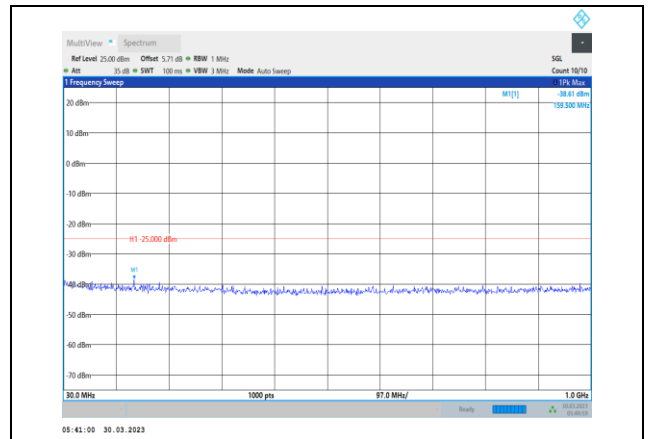

Band38-10MHz-16QAM-38000-1RB#0-Range3:3000~26500MHz

**Band38-10MHz-64QAM-37800-1RB#0-
Range1:30~1000MHz**