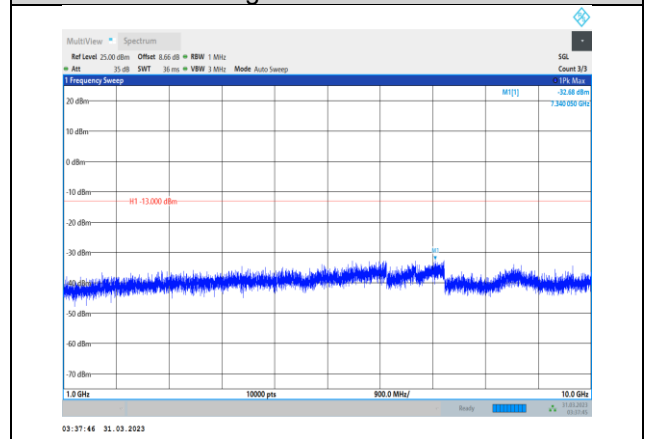

Band12-1.4MHz-64QAM-23173-1RB#0-
Range1:30~1000MHz

Band12-1.4MHz-64QAM-23173-1RB#0-
Range2:1000~10000MHz