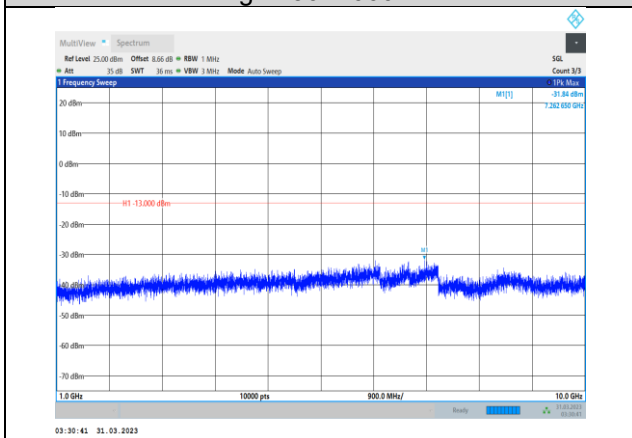

**Band17-5MHz-64QAM-23755-1RB#0-
Range1:30~1000MHz**

**Band17-5MHz-64QAM-23755-1RB#0-
Range2:1000~10000MHz**