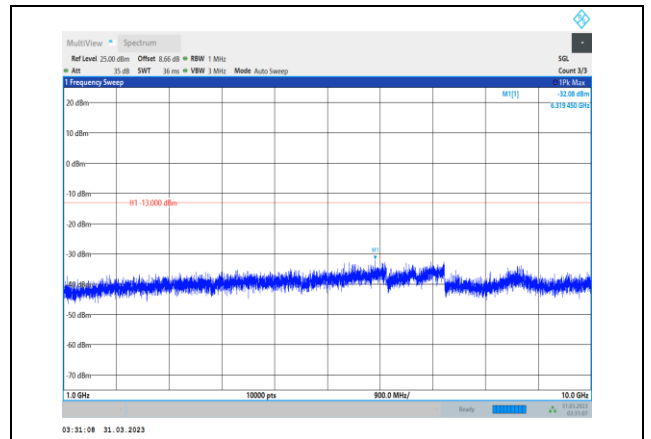

**Band12-10MHz-64QAM-23130-1RB#0-
Range1:30~1000MHz**

**Band12-10MHz-64QAM-23095-1RB#0-
Range1:30~1000MHz**

**Band12-10MHz-64QAM-23130-1RB#0-
Range2:1000~10000MHz**

**Band17-5MHz-QPSK-23755-1RB#0-
Range1:30~1000MHz**