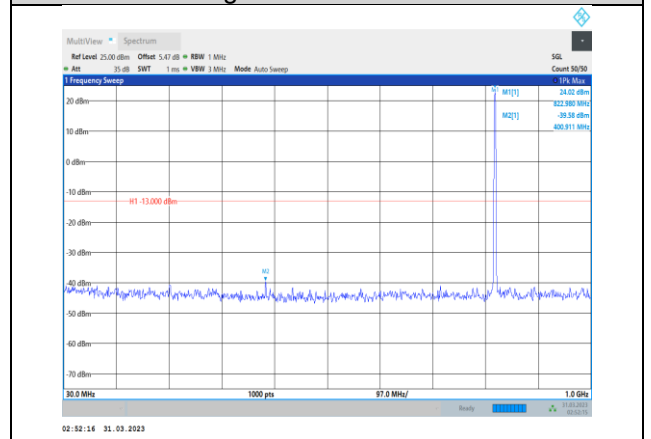

**Band26-1.4MHz-QPSK-26740-1RB#0-
Range2:1000~10000MHz**

**Band26-1.4MHz-QPSK-26783-1RB#0-
Range1:30~1000MHz**