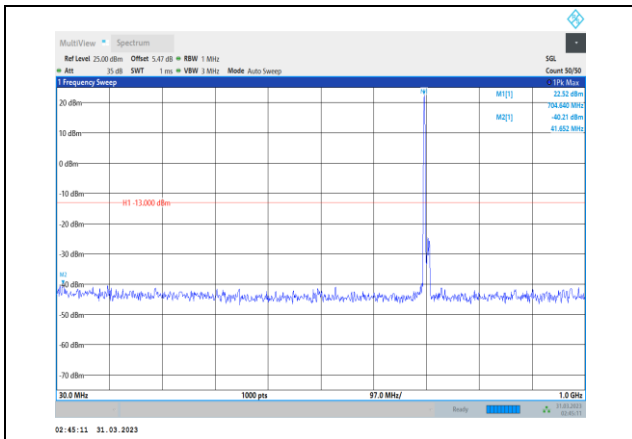

**Band17-5MHz-64QAM-23790-1RB#0-
Range1:30~1000MHz**

**Band17-10MHz-QPSK-23780-1RB#0-
Range1:30~1000MHz**