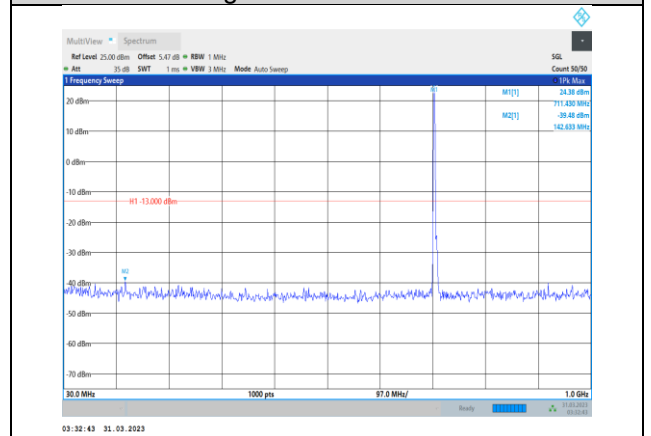

**Band17-5MHz-QPSK-23825-1RB#0-
Range2:1000~10000MHz**

**Band17-5MHz-16QAM-23755-1RB#0-
Range1:30~1000MHz**

**Band17-5MHz-16QAM-23790-1RB#0-
Range2:1000~10000MHz**

**Band17-5MHz-16QAM-23755-1RB#0-
Range2:1000~10000MHz**