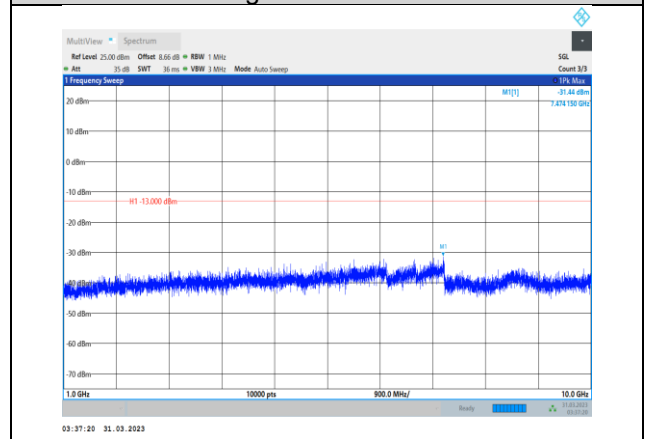

Band12-1.4MHz-16QAM-23173-1RB#0-
Range1:30~1000MHz

Band12-1.4MHz-16QAM-23173-1RB#0-
Range2:1000~10000MHz