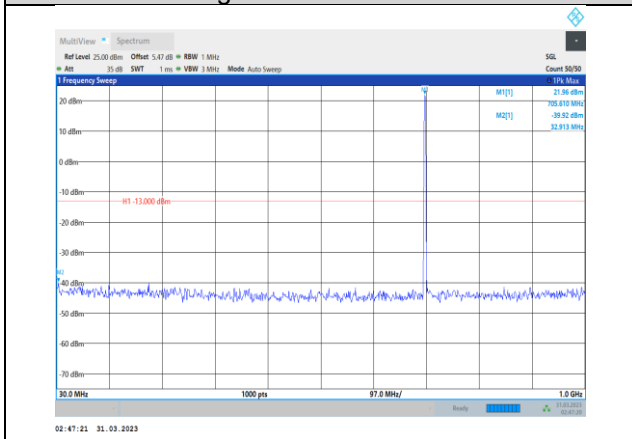

Band17-10MHz-64QAM-23780-1RB#0-
Range2:1000~10000MHz

Band17-10MHz-64QAM-23790-1RB#0-
Range1:30~1000MHz