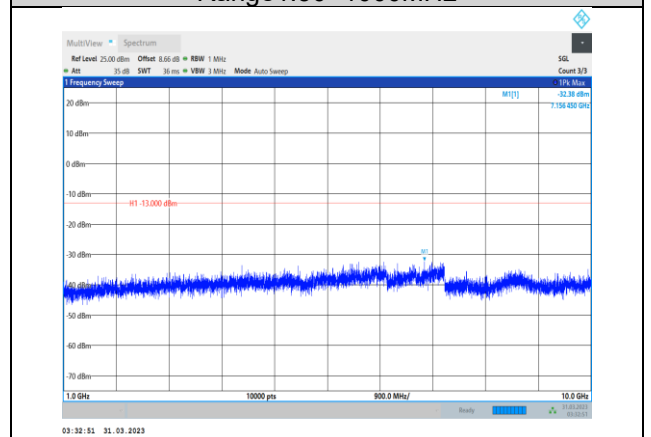

**Band17-5MHz-16QAM-23825-1RB#0-
Range1:30~1000MHz**

**Band17-5MHz-16QAM-23825-1RB#0-
Range2:1000~10000MHz**