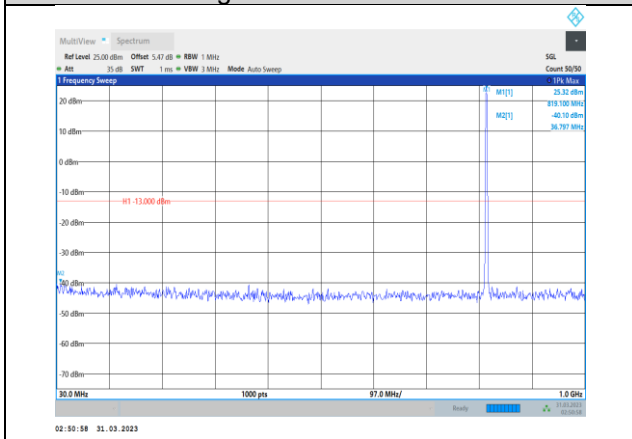

**Band26-1.4MHz-QPSK-26697-1RB#0-
Range2:1000~10000MHz**

**Band26-1.4MHz-QPSK-26740-1RB#0-
Range1:30~1000MHz**