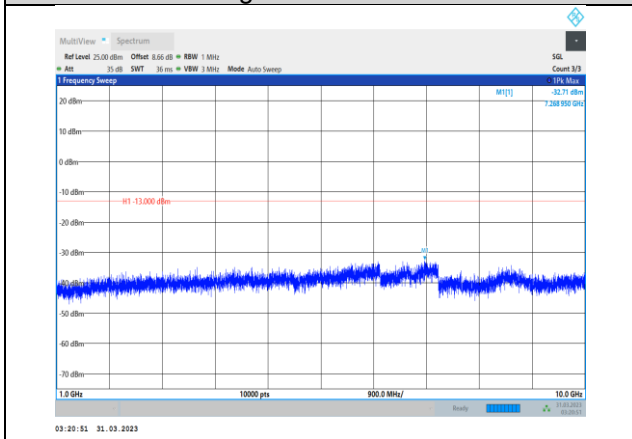

**Band12-10MHz-64QAM-23060-1RB#0-
Range1:30~1000MHz**

**Band12-10MHz-64QAM-23060-1RB#0-
Range2:1000~10000MHz**