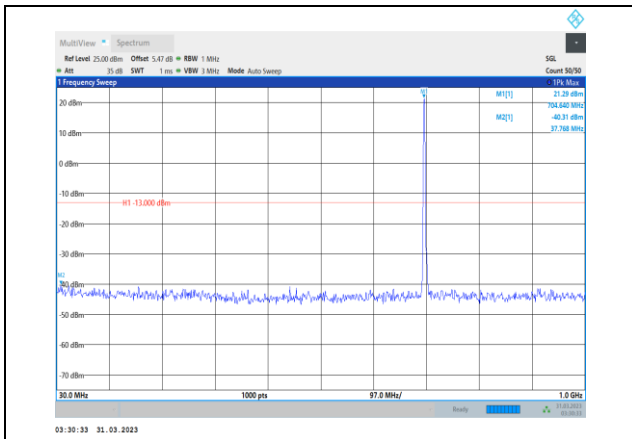

**Band17-5MHz-16QAM-23790-1RB#0-
Range1:30~1000MHz**

**Band17-5MHz-64QAM-23755-1RB#0-
Range1:30~1000MHz**