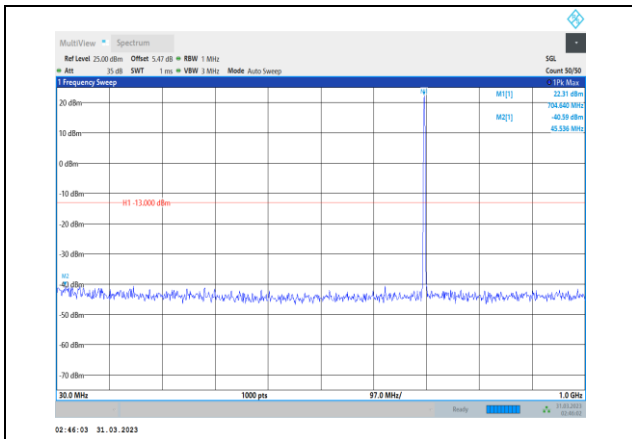

Band17-10MHz-16QAM-23790-1RB#0-
Range1:30~1000MHz

Band17-10MHz-64QAM-23780-1RB#0-
Range1:30~1000MHz