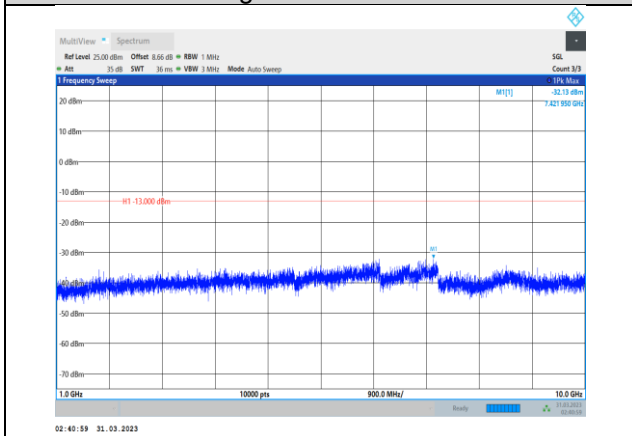

**Band12-5MHz-16QAM-23035-1RB#0-
Range1:30~1000MHz**

**Band12-5MHz-16QAM-23035-1RB#0-
Range2:1000~10000MHz**