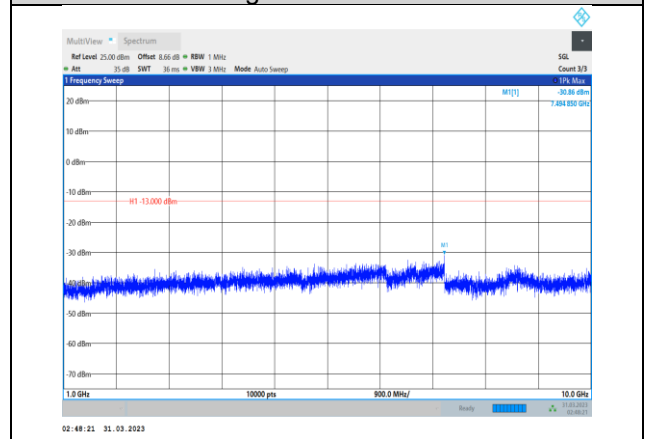

Band17-10MHz-16QAM-23790-1RB#0-
Range2:1000~10000MHz

Band17-10MHz-16QAM-23780-1RB#0-
Range2:1000~10000MHz

Band17-10MHz-16QAM-23800-1RB#0-
Range1:30~1000MHz

Band17-10MHz-16QAM-23790-1RB#0-
Range1:30~1000MHz