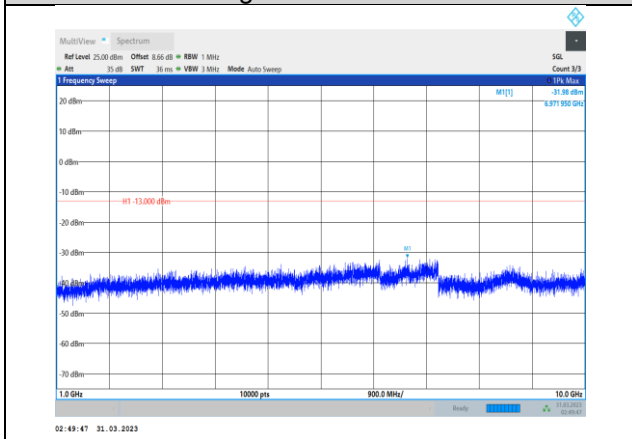

**Band26-1.4MHz-QPSK-26697-1RB#0-
Range1:30~1000MHz**

**Band26-1.4MHz-QPSK-26697-1RB#0-
Range2:1000~10000MHz**