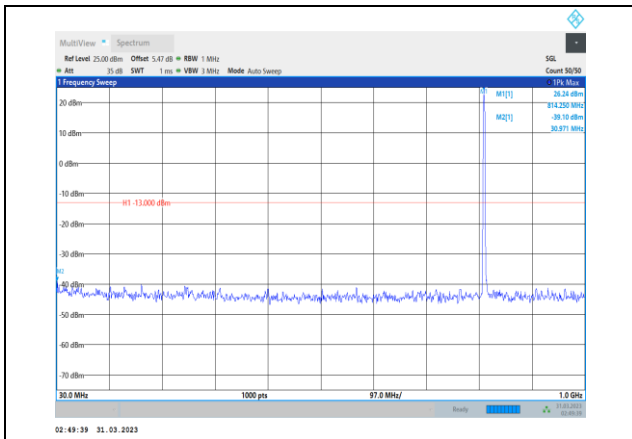

Band17-10MHz-64QAM-23790-1RB#0-
Range1:30~1000MHz

**Band26-1.4MHz-QPSK-26697-1RB#0-
Range1:30~1000MHz**