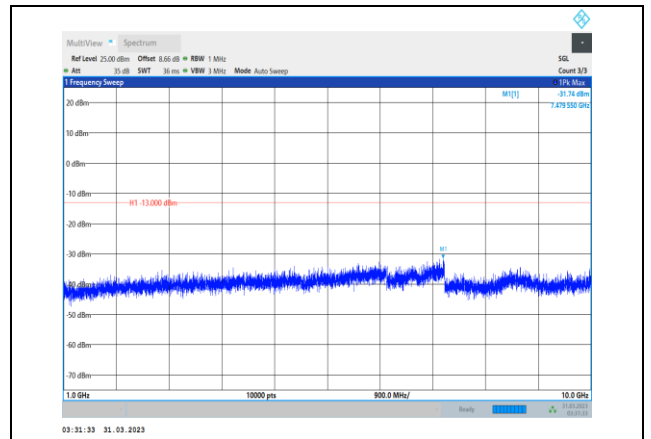

**Band17-5MHz-QPSK-23825-1RB#0-
Range2:1000~10000MHz**

**Band17-5MHz-16QAM-23790-1RB#0-
Range2:1000~10000MHz**