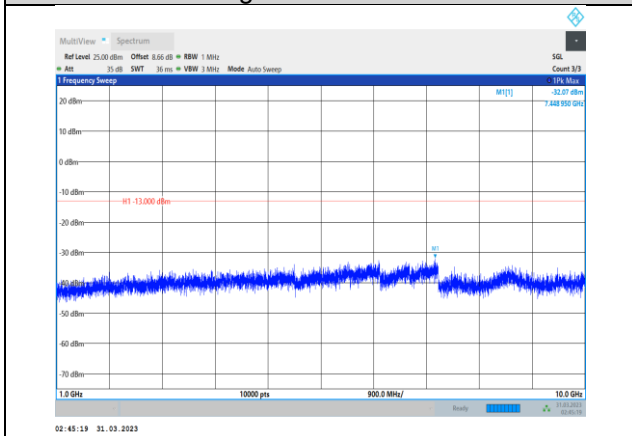

**Band17-10MHz-QPSK-23780-1RB#0-
Range1:30~1000MHz**

**Band17-10MHz-QPSK-23780-1RB#0-
Range2:1000~10000MHz**