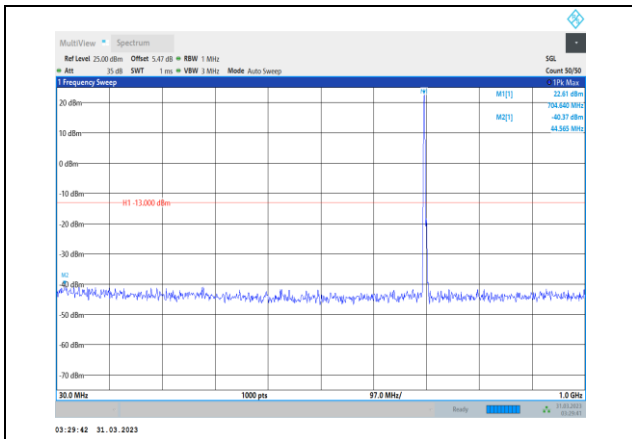

**Band12-10MHz-64QAM-23095-1RB#0-
Range1:30~1000MHz**

**Band17-5MHz-QPSK-23755-1RB#0-
Range1:30~1000MHz**