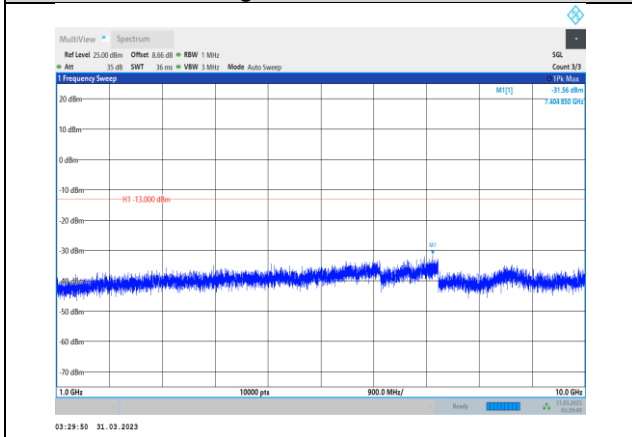

**Band17-5MHz-QPSK-23755-1RB#0-
Range1:30~1000MHz**

**Band17-5MHz-QPSK-23755-1RB#0-
Range2:1000~10000MHz**