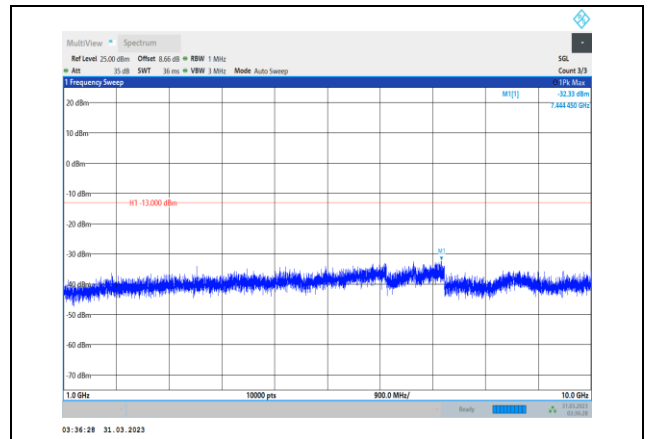

Band12-1.4MHz-16QAM-23173-1RB#0-
Range2:1000~10000MHz

Band12-1.4MHz-64QAM-23095-1RB#0-
Range2:1000~10000MHz