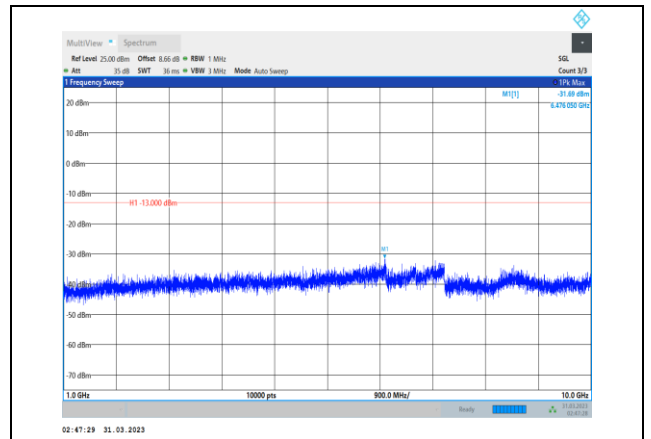

Band17-10MHz-16QAM-23800-1RB#0-
Range2:1000~10000MHz

Band17-10MHz-64QAM-23790-1RB#0-
Range2:1000~10000MHz