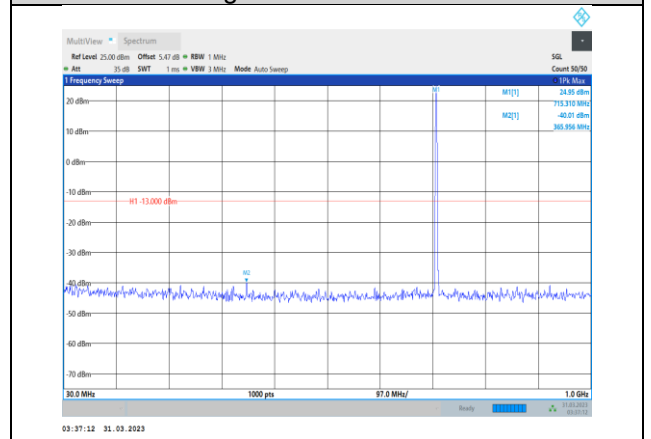

Band12-1.4MHz-16QAM-23095-1RB#0-
Range2:1000~10000MHz

Band12-1.4MHz-16QAM-23173-1RB#0-
Range1:30~1000MHz