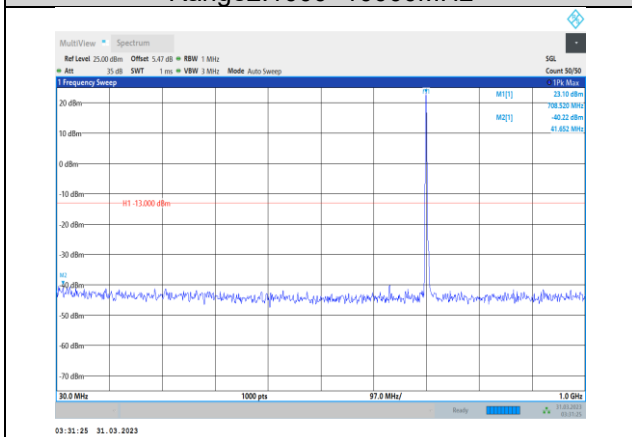

**Band17-5MHz-16QAM-23755-1RB#0-
Range2:1000~10000MHz**

**Band17-5MHz-16QAM-23790-1RB#0-
Range1:30~1000MHz**