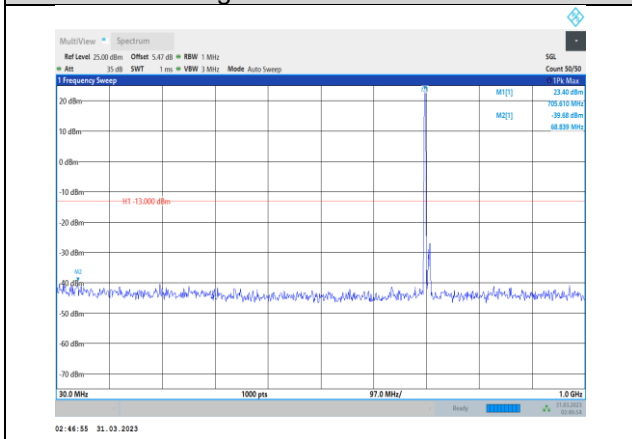

Band17-10MHz-16QAM-23780-1RB#0-
Range2:1000~10000MHz

Band17-10MHz-16QAM-23790-1RB#0-
Range1:30~1000MHz