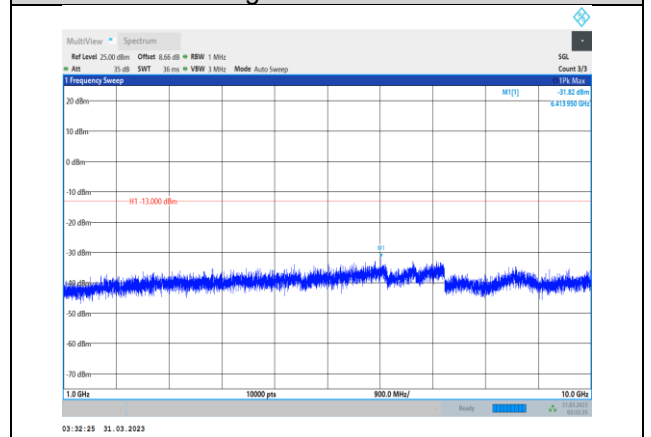

**Band17-5MHz-QPSK-23790-1RB#0-
Range2:1000~10000MHz**

**Band17-5MHz-QPSK-23755-1RB#0-
Range2:1000~10000MHz**

**Band17-5MHz-QPSK-23825-1RB#0-
Range1:30~1000MHz**

**Band17-5MHz-QPSK-23790-1RB#0-
Range1:30~1000MHz**