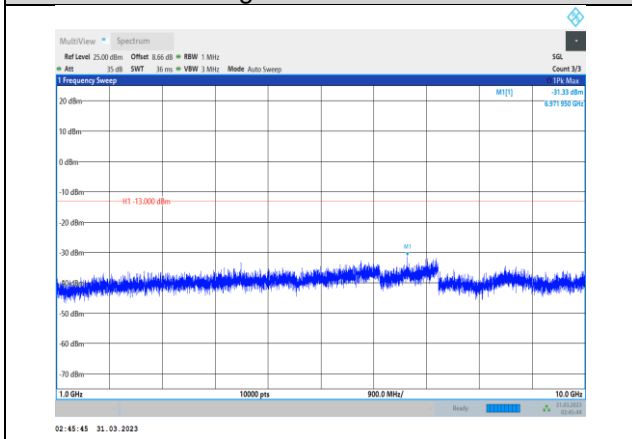

Band17-10MHz-16QAM-23780-1RB#0-
Range1:30~1000MHz

Band17-10MHz-16QAM-23780-1RB#0-
Range2:1000~10000MHz