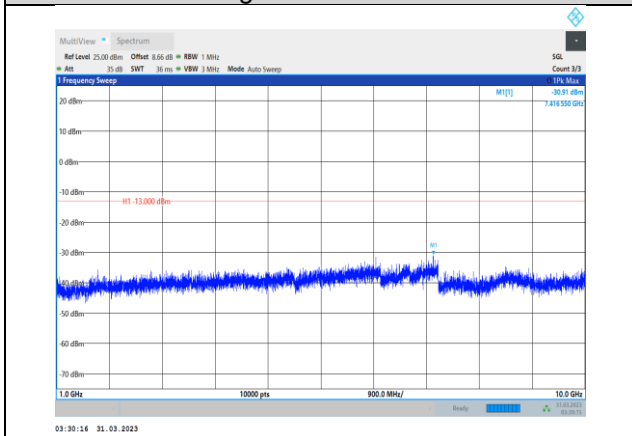

**Band17-5MHz-16QAM-23755-1RB#0-
Range1:30~1000MHz**

**Band17-5MHz-16QAM-23755-1RB#0-
Range2:1000~10000MHz**