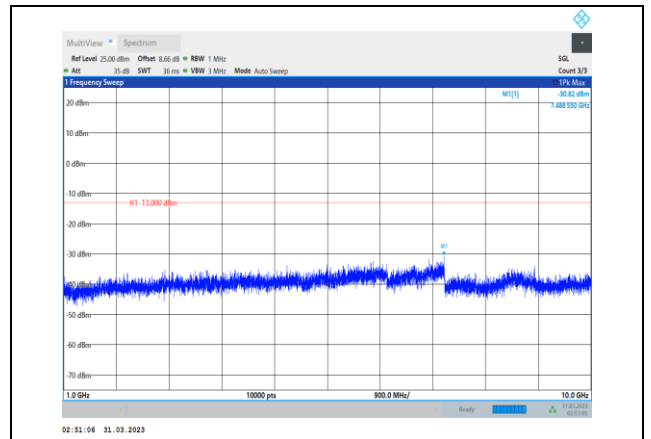

Band17-10MHz-64QAM-23800-1RB#0-
Range1:30~1000MHz

Band17-10MHz-64QAM-23790-1RB#0-
Range1:30~1000MHz

Band17-10MHz-64QAM-23800-1RB#0-
Range2:1000~10000MHz

**Band26-1.4MHz-QPSK-26697-1RB#0-
Range1:30~1000MHz**