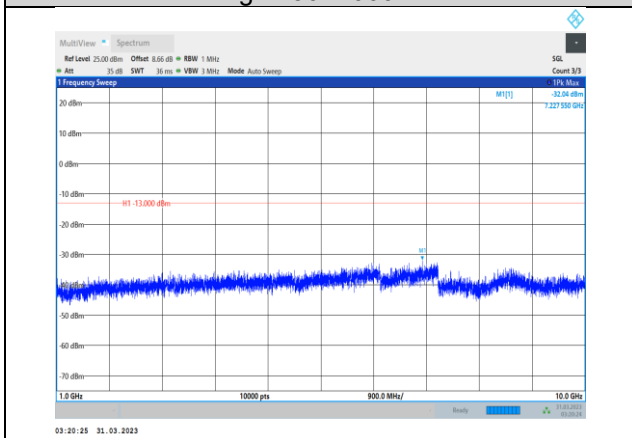

Band12-10MHz-16QAM-23060-1RB#0-
Range1:30~1000MHz

Band12-10MHz-16QAM-23060-1RB#0-
Range2:1000~10000MHz