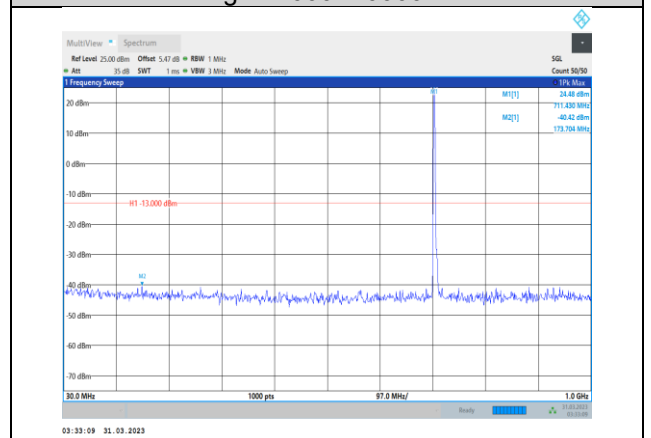

**Band17-5MHz-64QAM-23790-1RB#0-
Range2:1000~10000MHz**

**Band17-5MHz-64QAM-23825-1RB#0-
Range1:30~1000MHz**