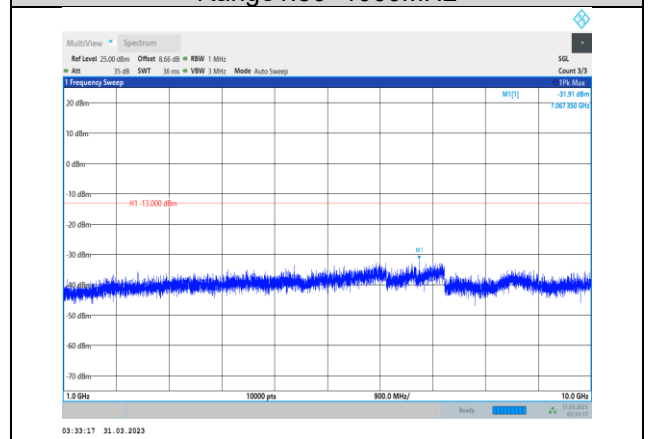

**Band17-5MHz-64QAM-23790-1RB#0-
Range2:1000~10000MHz**

**Band17-5MHz-64QAM-23755-1RB#0-
Range2:1000~10000MHz**

**Band17-5MHz-64QAM-23825-1RB#0-
Range1:30~1000MHz**

**Band17-5MHz-64QAM-23790-1RB#0-
Range1:30~1000MHz**