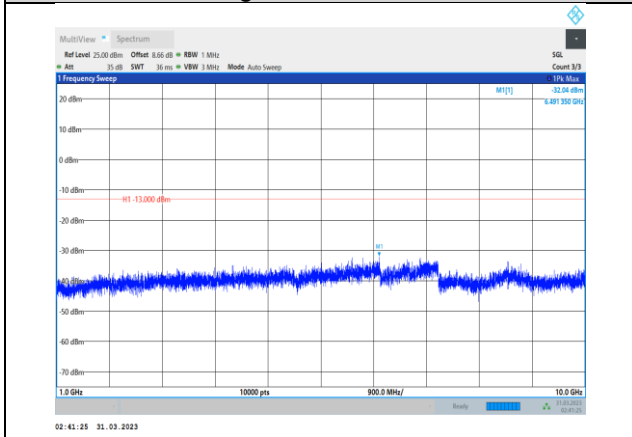

**Band12-5MHz-64QAM-23035-1RB#0-
Range1:30~1000MHz**

**Band12-5MHz-64QAM-23035-1RB#0-
Range2:1000~10000MHz**