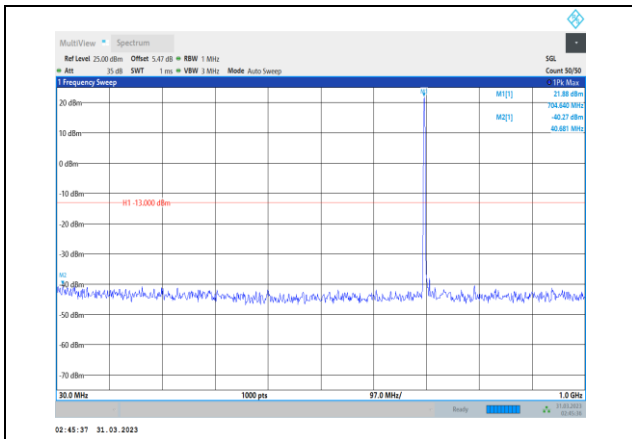

**Band17-10MHz-QPSK-23790-1RB#0-
Range1:30~1000MHz**

Band17-10MHz-16QAM-23780-1RB#0-
Range1:30~1000MHz