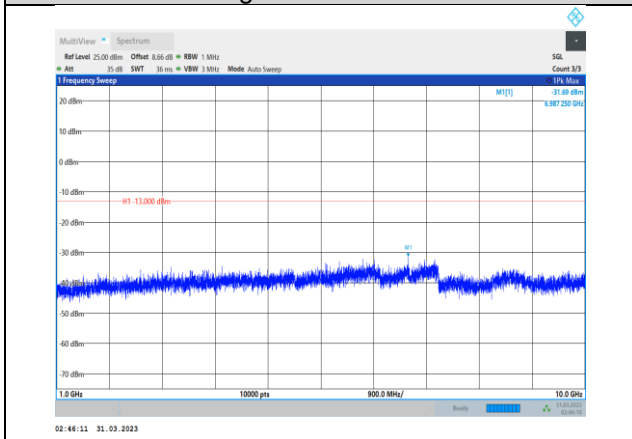

Band17-10MHz-64QAM-23780-1RB#0-
Range1:30~1000MHz

Band17-10MHz-64QAM-23780-1RB#0-
Range2:1000~10000MHz