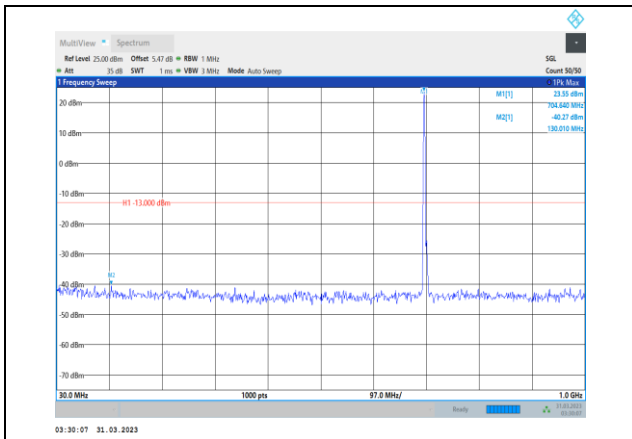

**Band17-5MHz-QPSK-23790-1RB#0-
Range1:30~1000MHz**

**Band17-5MHz-16QAM-23755-1RB#0-
Range1:30~1000MHz**