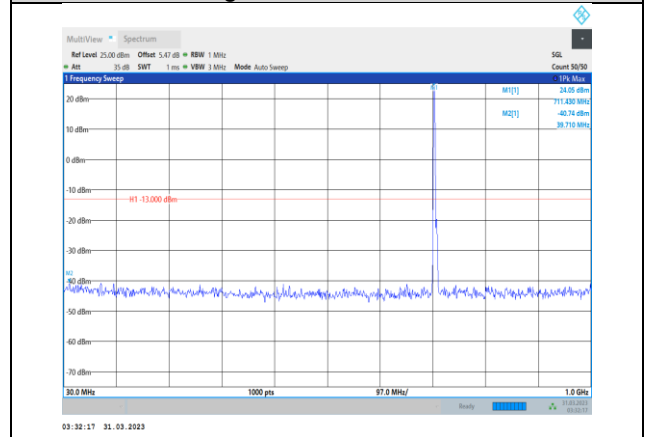

**Band17-5MHz-QPSK-23790-1RB#0-
Range2:1000~10000MHz**

**Band17-5MHz-QPSK-23825-1RB#0-
Range1:30~1000MHz**