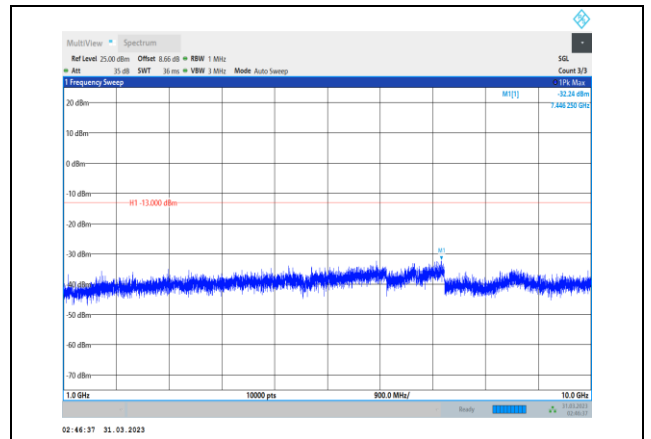

**Band17-5MHz-64QAM-23825-1RB#0-
Range2:1000~10000MHz**

**Band17-10MHz-QPSK-23790-1RB#0-
Range2:1000~10000MHz**