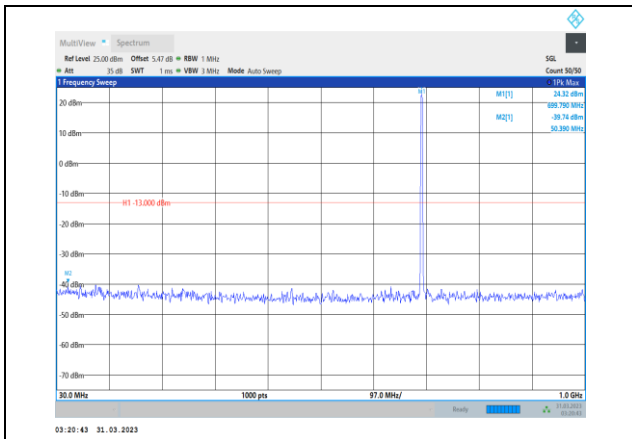

Band12-10MHz-16QAM-23095-1RB#0-
Range1:30~1000MHz

**Band12-10MHz-64QAM-23060-1RB#0-
Range1:30~1000MHz**