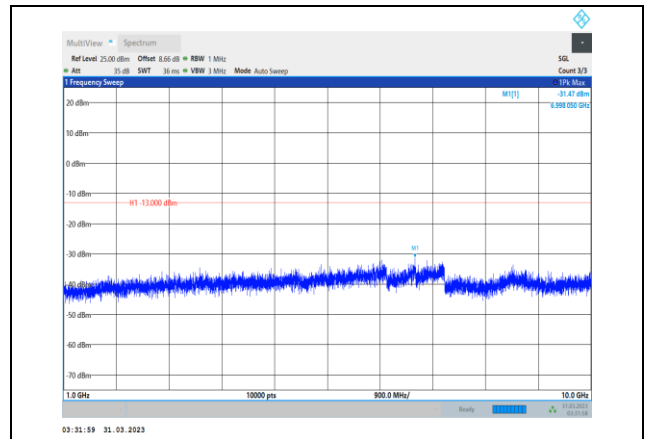

**Band17-5MHz-16QAM-23825-1RB#0-
Range1:30~1000MHz**

**Band17-5MHz-16QAM-23790-1RB#0-
Range1:30~1000MHz**

**Band17-5MHz-16QAM-23825-1RB#0-
Range2:1000~10000MHz**

**Band17-5MHz-64QAM-23755-1RB#0-
Range1:30~1000MHz**