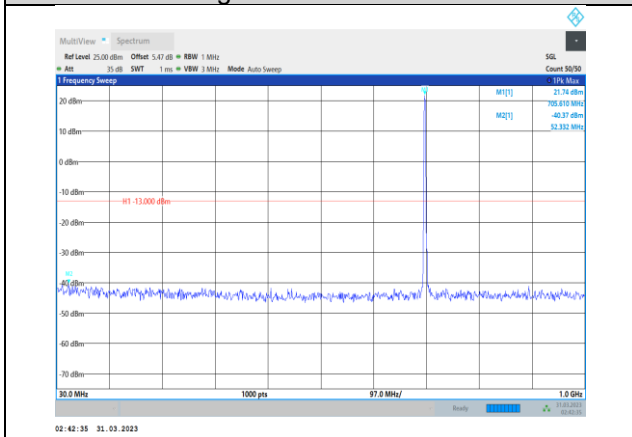

**Band12-5MHz-64QAM-23035-1RB#0-
Range2:1000~10000MHz**

**Band12-5MHz-64QAM-23095-1RB#0-
Range1:30~1000MHz**