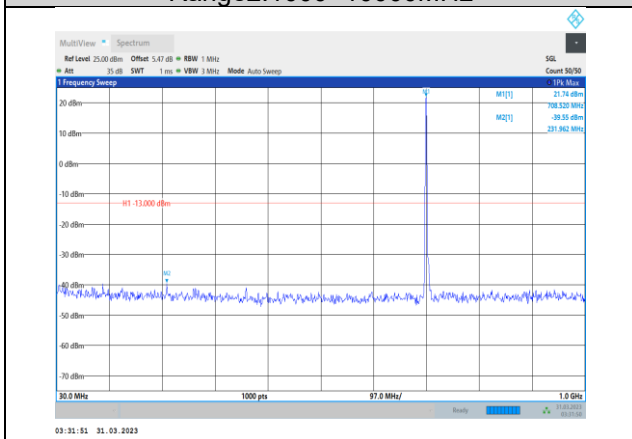

**Band17-5MHz-64QAM-23755-1RB#0-
Range2:1000~10000MHz**

**Band17-5MHz-64QAM-23790-1RB#0-
Range1:30~1000MHz**