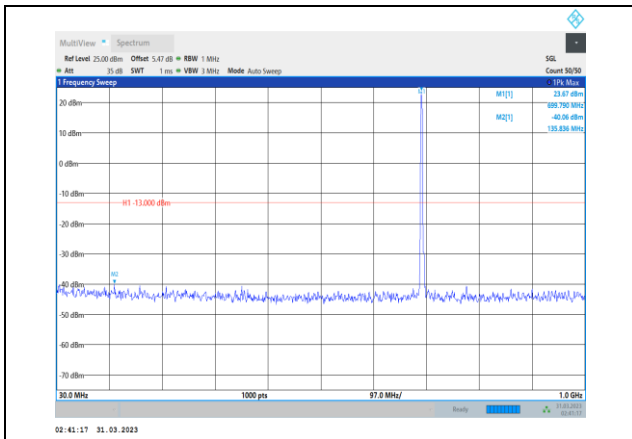

**Band12-5MHz-16QAM-23095-1RB#0-
Range1:30~1000MHz**

**Band12-5MHz-64QAM-23035-1RB#0-
Range1:30~1000MHz**