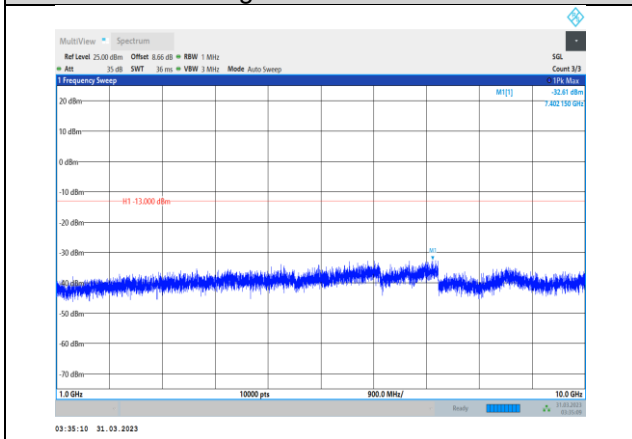

Band12-1.4MHz-64QAM-23017-1RB#0-
Range1:30~1000MHz

Band12-1.4MHz-64QAM-23017-1RB#0-
Range2:1000~10000MHz