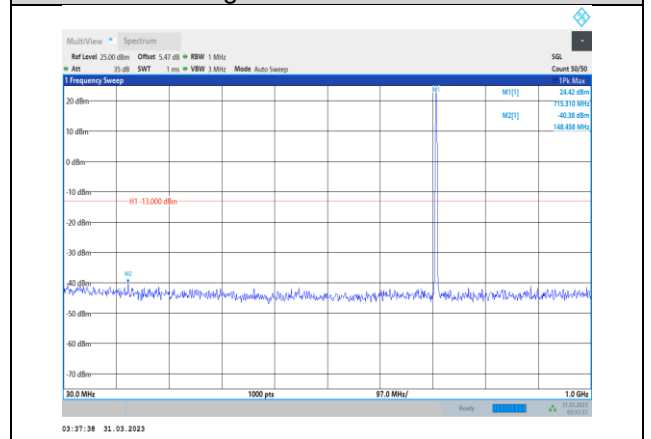

Band12-1.4MHz-64QAM-23095-1RB#0-
Range2:1000~10000MHz

Band12-1.4MHz-64QAM-23173-1RB#0-
Range1:30~1000MHz