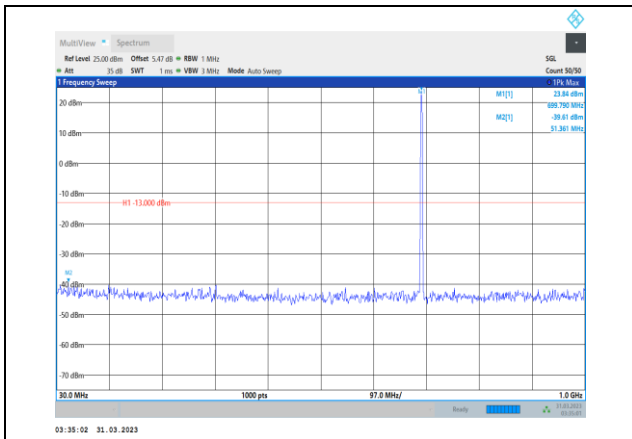

Band12-1.4MHz-16QAM-23017-1RB#0-
Range2:1000~10000MHz

Band12-1.4MHz-16QAM-23173-1RB#0-
Range1:30~1000MHz

Band12-1.4MHz-16QAM-23095-1RB#0-
Range1:30~1000MHz

Band12-1.4MHz-16QAM-23173-1RB#0-
Range2:1000~10000MHz