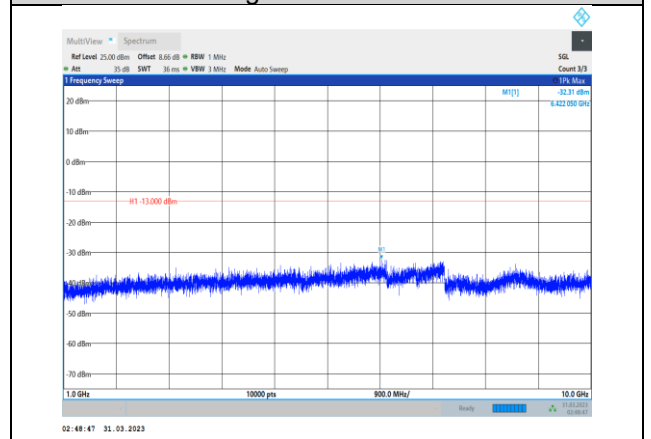

Band17-10MHz-64QAM-23800-1RB#0-
Range1:30~1000MHz

Band17-10MHz-64QAM-23800-1RB#0-
Range2:1000~10000MHz