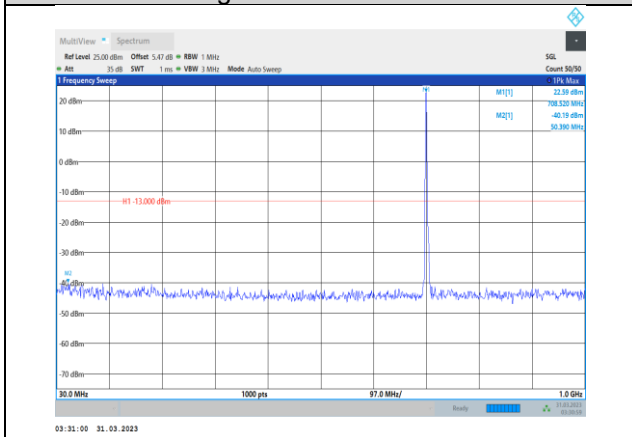

**Band17-5MHz-QPSK-23755-1RB#0-
Range2:1000~10000MHz**

**Band17-5MHz-QPSK-23790-1RB#0-
Range1:30~1000MHz**