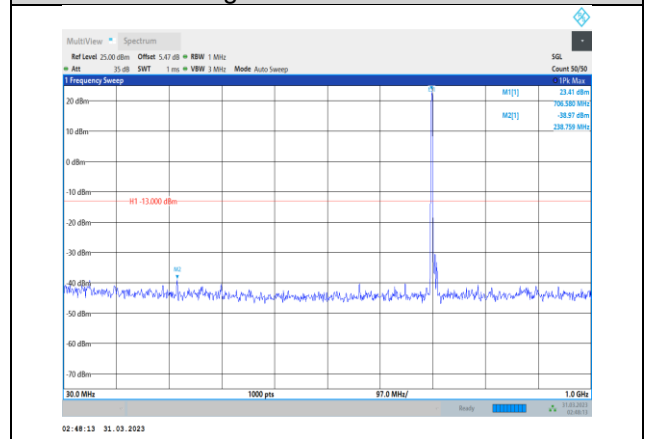

Band17-10MHz-16QAM-23790-1RB#0-
Range2:1000~10000MHz

Band17-10MHz-16QAM-23800-1RB#0-
Range1:30~1000MHz