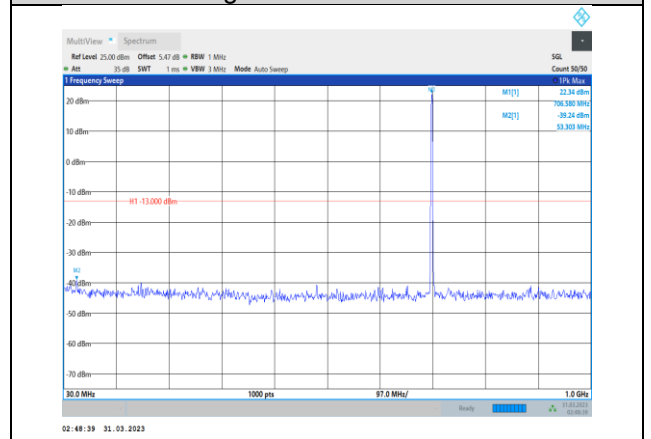

Band17-10MHz-16QAM-23800-1RB#0-
Range2:1000~10000MHz

Band17-10MHz-64QAM-23780-1RB#0-
Range1:30~1000MHz

Band17-10MHz-64QAM-23790-1RB#0-
Range2:1000~10000MHz

Band17-10MHz-64QAM-23780-1RB#0-
Range2:1000~10000MHz