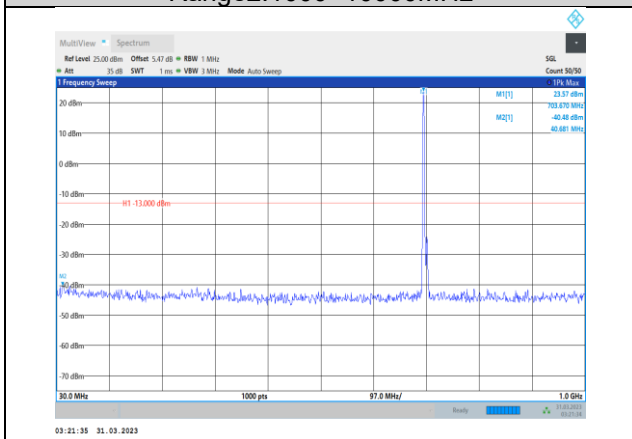

Band12-10MHz-16QAM-23060-1RB#0-
Range2:1000~10000MHz

Band12-10MHz-16QAM-23095-1RB#0-
Range1:30~1000MHz