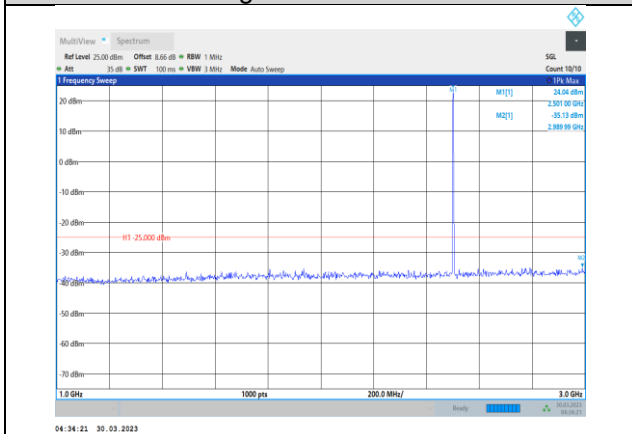

**Band7-5MHz-64QAM-20775-1RB#0-
Range1:30~1000MHz**

**Band7-5MHz-64QAM-20775-1RB#0-
Range2:1000~3000MHz**