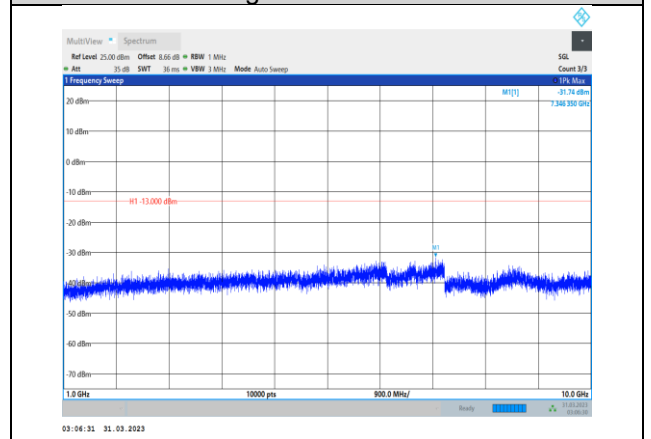

Band5-10MHz-16QAM-20600-1RB#0-
Range1:30~1000MHz

Band5-10MHz-16QAM-20600-1RB#0-
Range2:1000~10000MHz