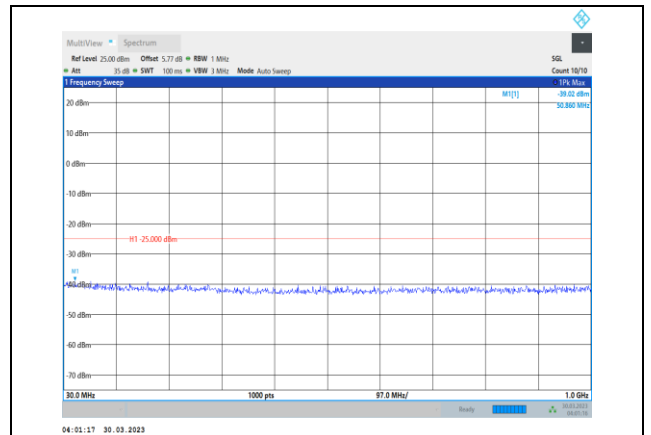

**Band7-15MHz-16QAM-21375-1RB#0-
Range3:3000~26500MHz**

**Band7-15MHz-64QAM-21100-1RB#0-
Range1:30~1000MHz**