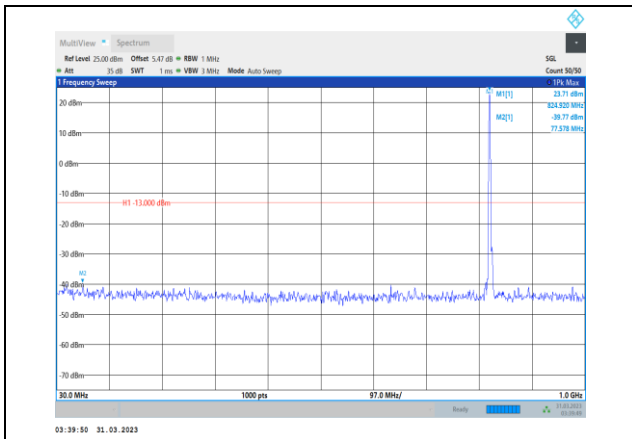

**Band5-5MHz-16QAM-20525-1RB#0-
Range1:30~1000MHz**

**Band5-5MHz-64QAM-20425-1RB#0-
Range1:30~1000MHz**