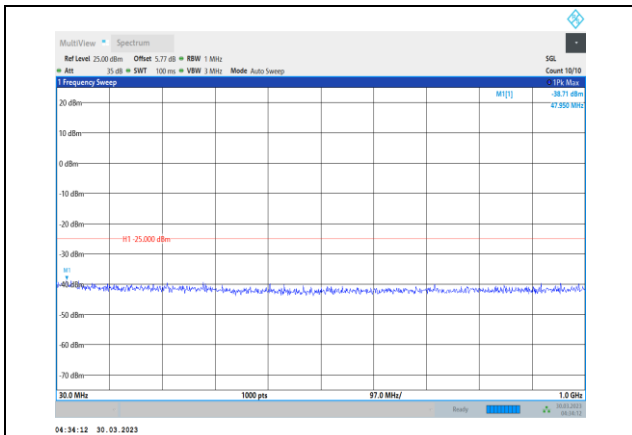

**Band7-5MHz-16QAM-21100-1RB#0-
Range3:3000~26500MHz**

**Band7-5MHz-64QAM-20775-1RB#0-
Range1:30~1000MHz**