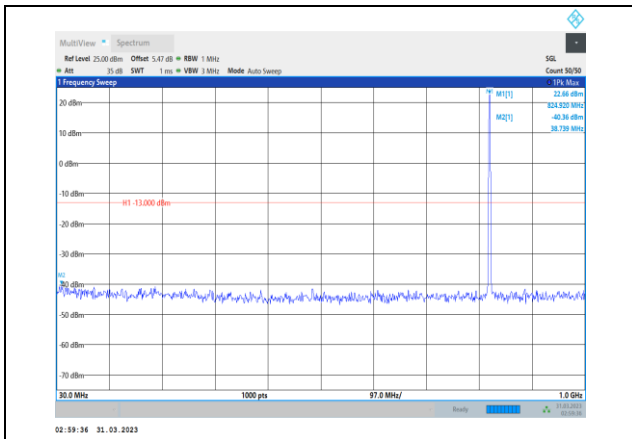

**Band5-1.4MHz-16QAM-20525-1RB#0-
Range1:30~1000MHz**

**Band5-1.4MHz-64QAM-20407-1RB#0-
Range1:30~1000MHz**