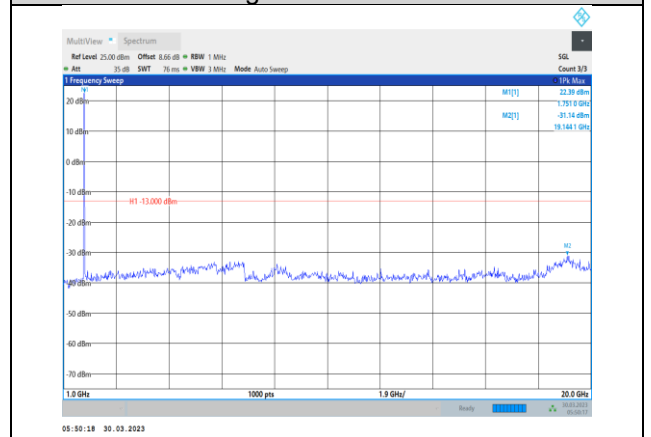

**Band4-15MHz-64QAM-20325-1RB#0-
Range1:30~1000MHz**

**Band4-15MHz-64QAM-20325-1RB#0-
Range2:1000~20000MHz**