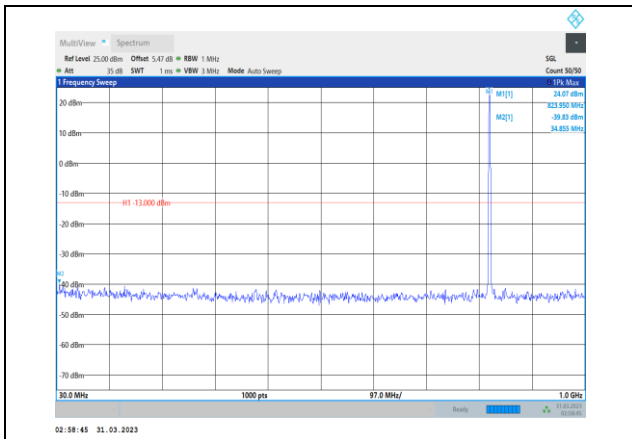

**Band4-20MHz-64QAM-20175-1RB#0-
Range1:30~1000MHz**

Band5-1.4MHz-QPSK-20407-1RB#0-Range1:30~1000MHz