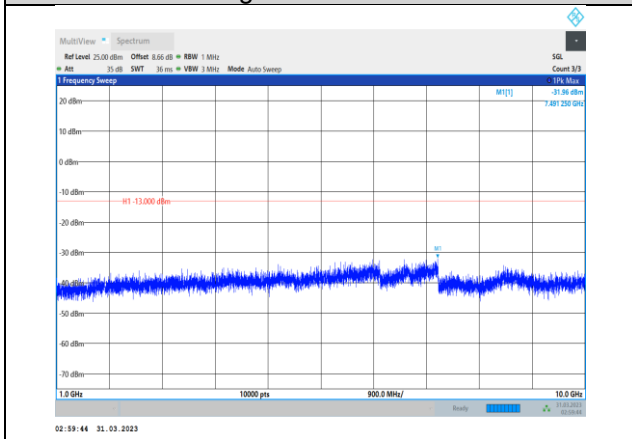

**Band5-1.4MHz-16QAM-20525-1RB#0-
Range1:30~1000MHz**

**Band5-1.4MHz-16QAM-20643-1RB#0-
Range2:1000~10000MHz**

**Band5-1.4MHz-64QAM-20407-1RB#0-
Range1:30~1000MHz**

**Band5-1.4MHz-64QAM-20525-1RB#0-
Range2:1000~10000MHz**