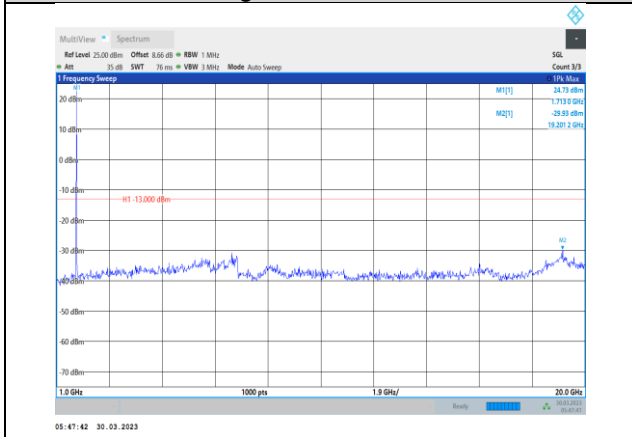

**Band4-15MHz-64QAM-20025-1RB#0-
Range1:30~1000MHz**

**Band4-15MHz-64QAM-20025-1RB#0-
Range2:1000~20000MHz**