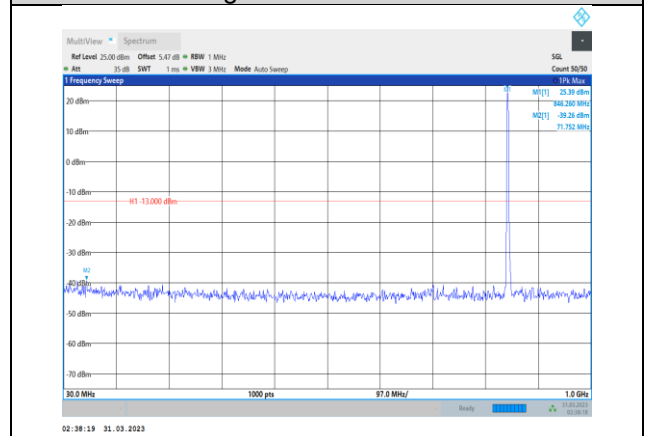

**Band5-3MHz-QPSK-20525-1RB#0-
Range2:1000~10000MHz**

**Band5-3MHz-QPSK-20635-1RB#0-
Range1:30~1000MHz**