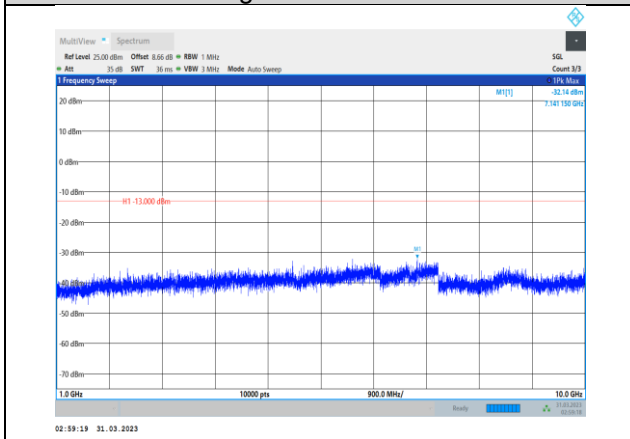

**Band5-1.4MHz-16QAM-20407-1RB#0-
Range1:30~1000MHz**

**Band5-1.4MHz-16QAM-20407-1RB#0-
Range2:1000~10000MHz**