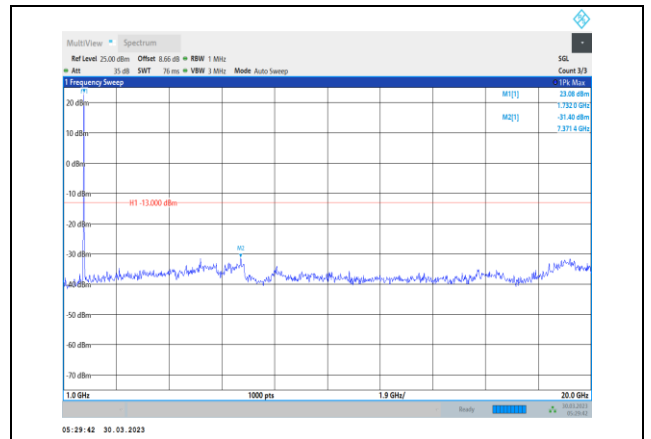

**Band4-15MHz-64QAM-20325-1RB#0-
Range2:1000~20000MHz**

Band4-20MHz-QPSK-20175-1RB#0-Range2:1000~20000MHz