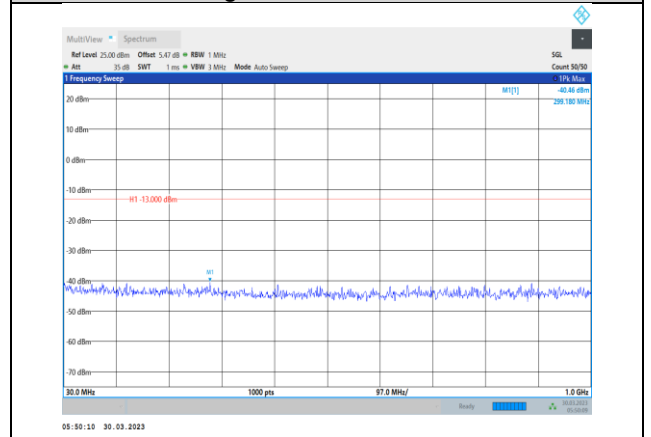

**Band4-15MHz-64QAM-20175-1RB#0-
Range2:1000~20000MHz**

**Band4-15MHz-64QAM-20325-1RB#0-
Range1:30~1000MHz**