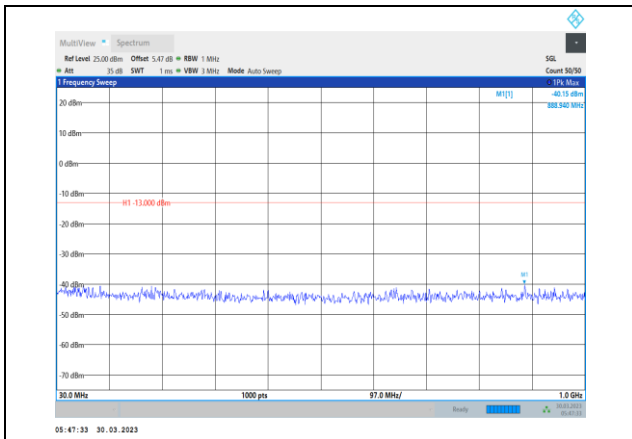

**Band4-15MHz-16QAM-20025-1RB#0-
Range2:1000~20000MHz**

**Band4-15MHz-16QAM-20325-1RB#0-
Range1:30~1000MHz**

**Band4-15MHz-16QAM-20175-1RB#0-
Range1:30~1000MHz**

**Band4-15MHz-16QAM-20325-1RB#0-
Range2:1000~20000MHz**