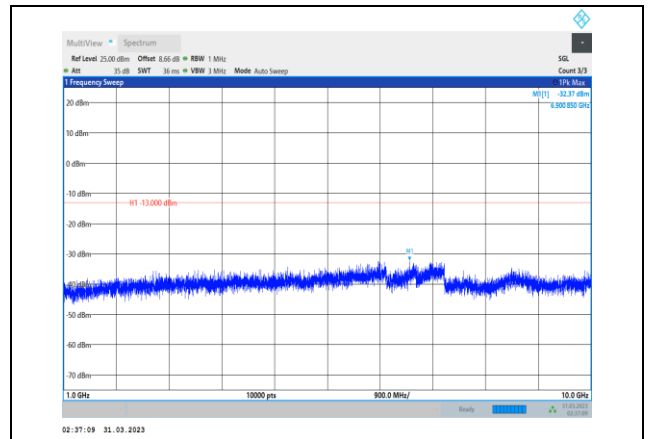

**Band5-1.4MHz-64QAM-20643-1RB#0-
Range2:1000~10000MHz**

**Band5-3MHz-QPSK-20525-1RB#0-
Range2:1000~10000MHz**