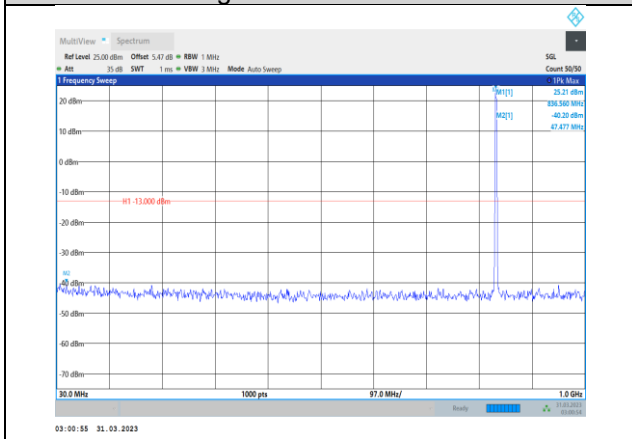

**Band5-1.4MHz-64QAM-20407-1RB#0-
Range2:1000~10000MHz**

**Band5-1.4MHz-64QAM-20525-1RB#0-
Range1:30~1000MHz**