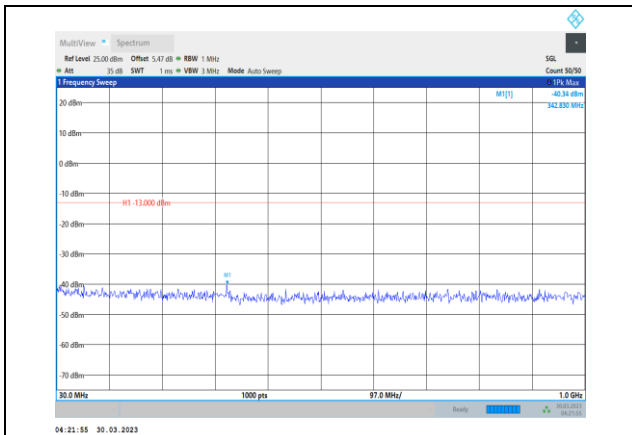

Band4-5MHz-16QAM-20175-1RB#0-Range1:30~1000MHz

**Band4-5MHz-64QAM-19975-1RB#0-
Range1:30~1000MHz**