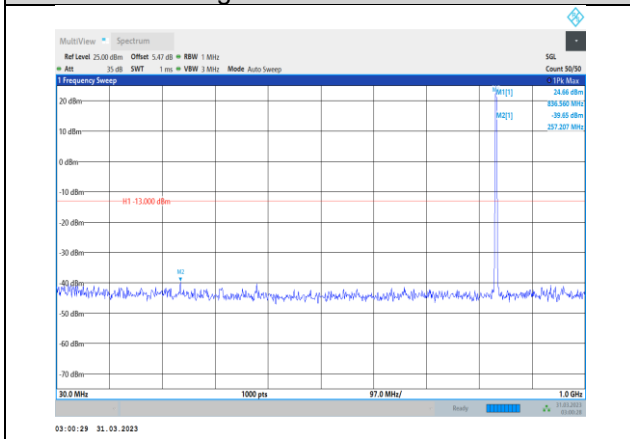

**Band5-1.4MHz-16QAM-20407-1RB#0-
Range1:30~1000MHz**

**Band5-1.4MHz-16QAM-20525-1RB#0-
Range2:1000~10000MHz**

**Band5-1.4MHz-16QAM-20407-1RB#0-
Range2:1000~10000MHz**

**Band5-1.4MHz-16QAM-20643-1RB#0-
Range1:30~1000MHz**