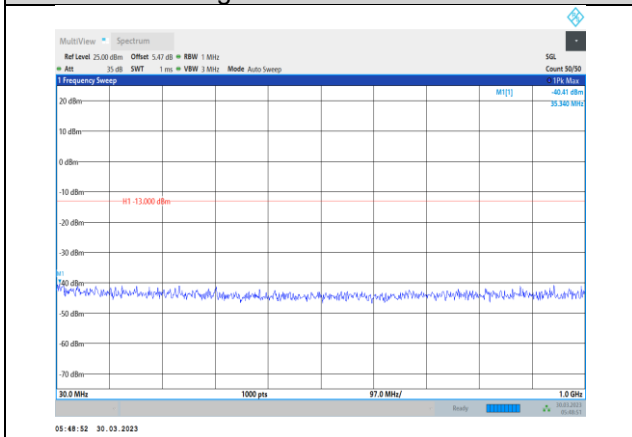

**Band4-15MHz-64QAM-20025-1RB#0-
Range1:30~1000MHz**

**Band4-15MHz-64QAM-20175-1RB#0-
Range2:1000~20000MHz**

**Band4-15MHz-64QAM-20025-1RB#0-
Range2:1000~20000MHz**

**Band4-15MHz-64QAM-20325-1RB#0-
Range1:30~1000MHz**