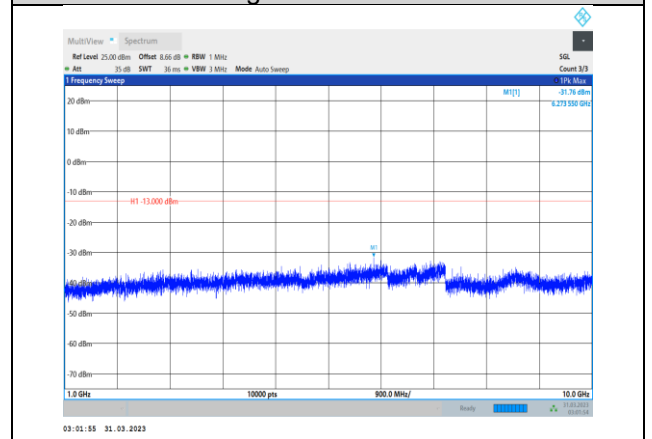

**Band5-1.4MHz-16QAM-20643-1RB#0-
Range1:30~1000MHz**

**Band5-1.4MHz-16QAM-20643-1RB#0-
Range2:1000~10000MHz**