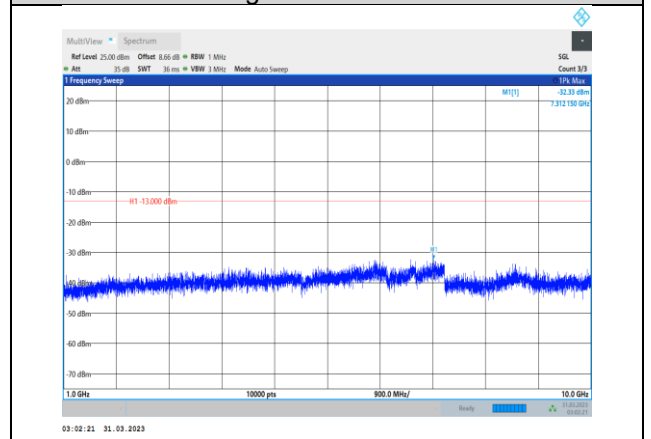

**Band5-1.4MHz-64QAM-20643-1RB#0-
Range1:30~1000MHz**

**Band5-1.4MHz-64QAM-20643-1RB#0-
Range2:1000~10000MHz**