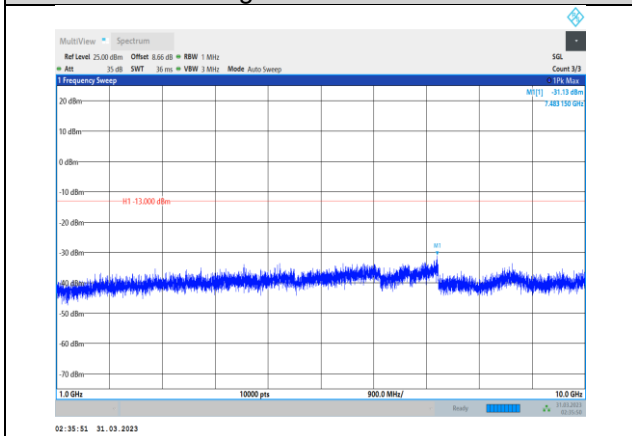

**Band5-3MHz-QPSK-20415-1RB#0-
Range1:30~1000MHz**

**Band5-3MHz-QPSK-20415-1RB#0-
Range2:1000~10000MHz**