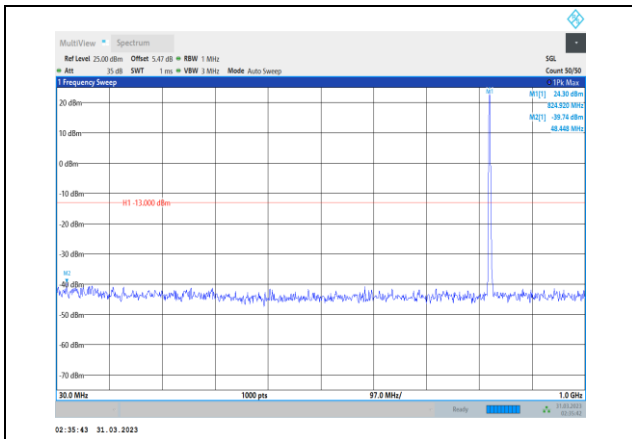

**Band5-1.4MHz-64QAM-20407-1RB#0-
Range2:1000~10000MHz**

**Band5-1.4MHz-64QAM-20643-1RB#0-
Range1:30~1000MHz**

**Band5-1.4MHz-64QAM-20525-1RB#0-
Range1:30~1000MHz**

**Band5-1.4MHz-64QAM-20643-1RB#0-
Range2:1000~10000MHz**