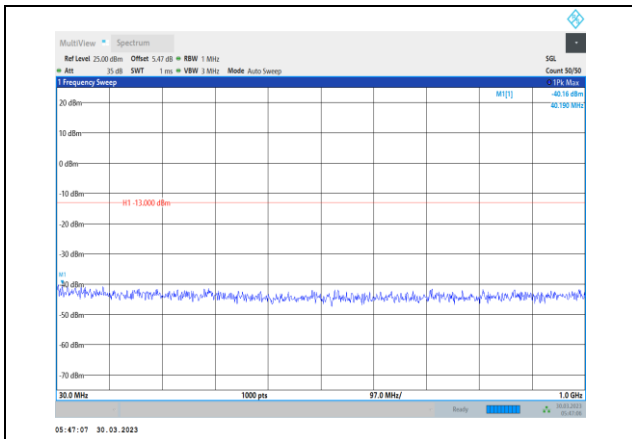

Band4-15MHz-QPSK-20175-1RB#0-Range1:30~1000MHz

**Band4-15MHz-16QAM-20025-1RB#0-
Range1:30~1000MHz**