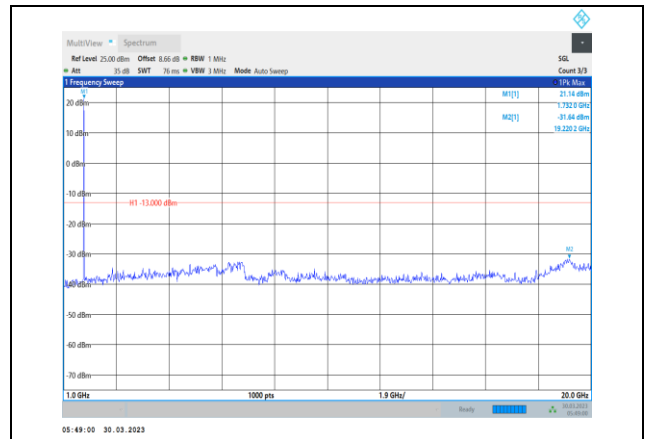

**Band4-15MHz-16QAM-20325-1RB#0-
Range2:1000~20000MHz**

**Band4-15MHz-64QAM-20175-1RB#0-
Range2:1000~20000MHz**