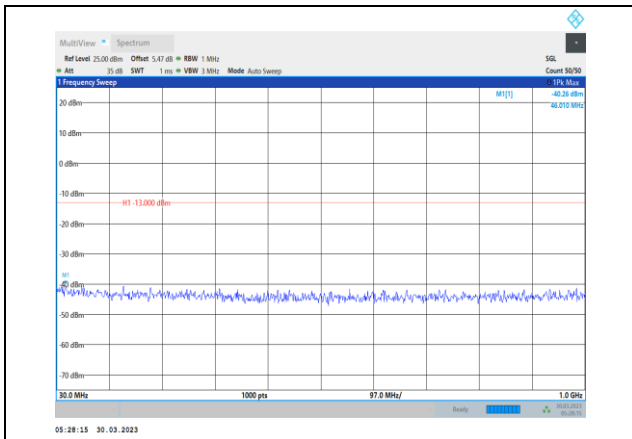

**Band4-15MHz-64QAM-20175-1RB#0-
Range1:30~1000MHz**

Band4-20MHz-QPSK-20050-1RB#0-Range1:30~1000MHz