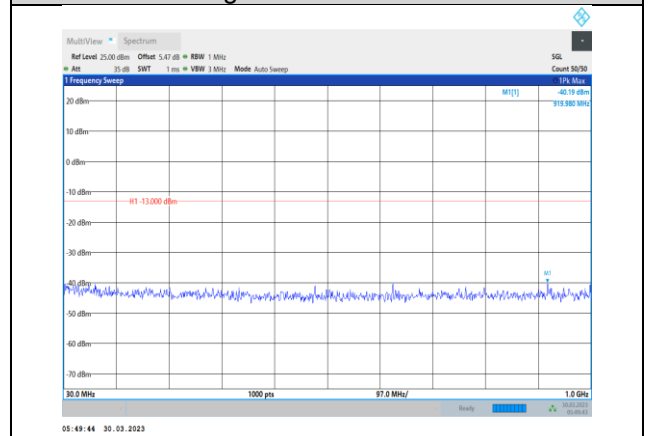

**Band4-15MHz-16QAM-20175-1RB#0-
Range2:1000~20000MHz**

**Band4-15MHz-16QAM-20325-1RB#0-
Range1:30~1000MHz**