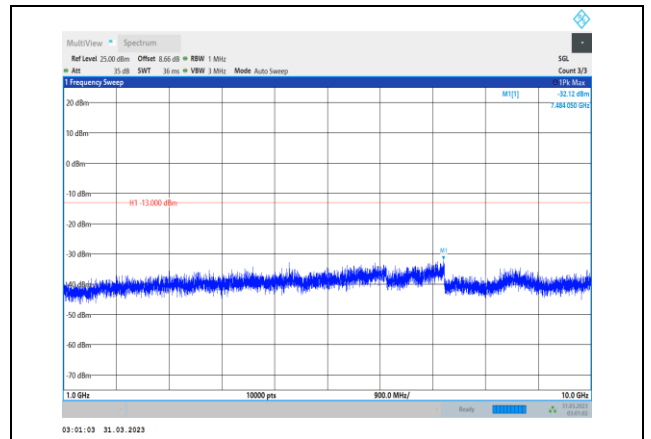

**Band5-1.4MHz-16QAM-20643-1RB#0-
Range2:1000~10000MHz**

**Band5-1.4MHz-64QAM-20525-1RB#0-
Range2:1000~10000MHz**