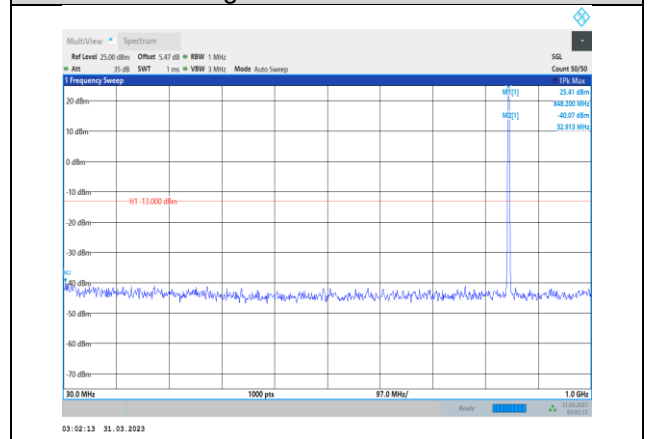

**Band5-1.4MHz-64QAM-20525-1RB#0-
Range2:1000~10000MHz**

**Band5-1.4MHz-64QAM-20643-1RB#0-
Range1:30~1000MHz**