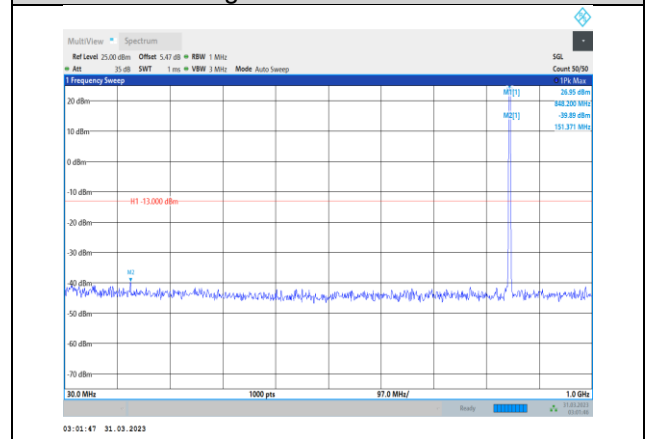

**Band5-1.4MHz-16QAM-20525-1RB#0-
Range2:1000~10000MHz**

**Band5-1.4MHz-16QAM-20643-1RB#0-
Range1:30~1000MHz**