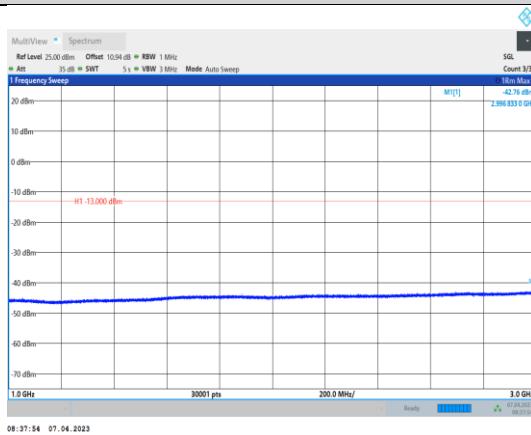

Band4-1513-1000~20000MHz

Band5-4132-30~1000MHz

Band5-4182-30~1000MHz

Band5-4132-1000~3000MHz

Band5-4182-1000~3000MHz

Band5-4132-3000~10000MHz

Band5-4182-3000~10000MHz

Band5-4233-30~1000MHz

Band5-4233-1000~3000MHz

Band5-4233-3000~10000MHz

LTE:

**Band2-1.4MHz-QPSK-18607-1RB#0-
Range1:30~1000MHz**

**Band2-1.4MHz-QPSK-18900-1RB#0-
Range2:1000~20000MHz**

**Band2-1.4MHz-QPSK-18607-1RB#0-
Range2:1000~20000MHz**