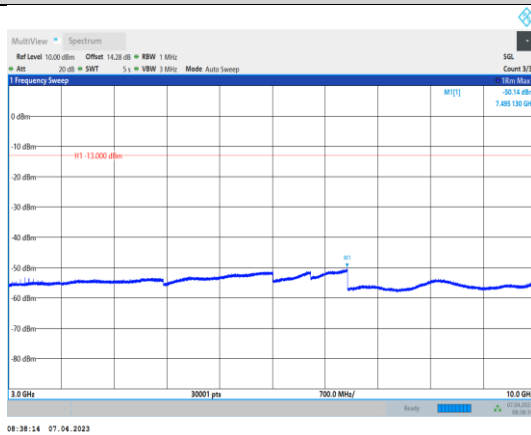

Band4-1513-1000~20000MHz

Band5-4132-30~1000MHz

Band5-4182-30~1000MHz

Band5-4132-1000~3000MHz

Band5-4182-1000~3000MHz

Band5-4132-3000~10000MHz

Band5-4182-3000~10000MHz

Band5-4233-30~1000MHz

Band5-4233-1000~3000MHz

Band5-4233-3000~10000MHz

LTE:

**Band2-1.4MHz-QPSK-18607-1RB#0-
Range1:30~1000MHz**

**Band2-1.4MHz-QPSK-18900-1RB#0-
Range2:1000~20000MHz**

**Band2-1.4MHz-QPSK-18607-1RB#0-
Range2:1000~20000MHz**