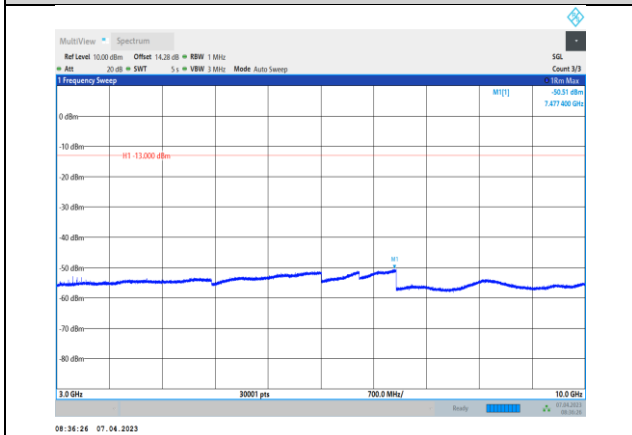

Band4-1513-1000~20000MHz

Band5-4132-30~1000MHz

Band5-4182-30~1000MHz

Band5-4132-1000~3000MHz

Band5-4182-1000~3000MHz

Band5-4132-3000~10000MHz

Band5-4182-3000~10000MHz

Band5-4233-30~1000MHz

Band5-4233-1000~3000MHz

Band5-4233-3000~10000MHz

LTE:

**Band2-1.4MHz-QPSK-18607-1RB#0-
Range1:30~1000MHz**

**Band2-1.4MHz-QPSK-18900-1RB#0-
Range2:1000~20000MHz**

**Band2-1.4MHz-QPSK-18607-1RB#0-
Range2:1000~20000MHz**