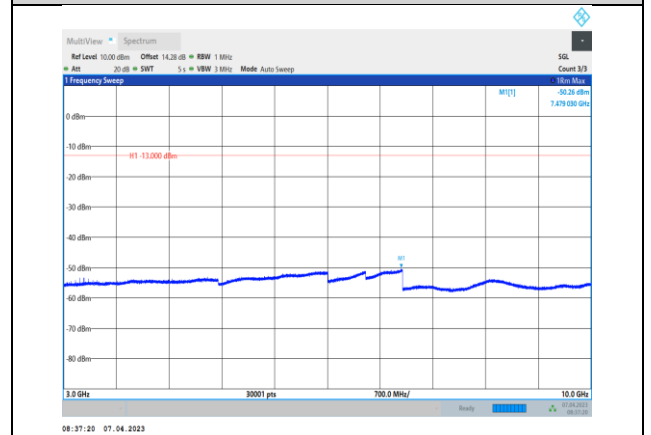

Band4-1513-1000~20000MHz

Band5-4132-30~1000MHz

Band5-4182-30~1000MHz

Band5-4132-1000~3000MHz

Band5-4182-1000~3000MHz

Band5-4132-3000~10000MHz

Band5-4182-3000~10000MHz

Band5-4233-30~1000MHz

Band5-4233-1000~3000MHz

Band5-4233-3000~10000MHz

LTE:

**Band2-1.4MHz-QPSK-18607-1RB#0-
Range1:30~1000MHz**

**Band2-1.4MHz-QPSK-18900-1RB#0-
Range2:1000~20000MHz**

**Band2-1.4MHz-QPSK-18607-1RB#0-
Range2:1000~20000MHz**