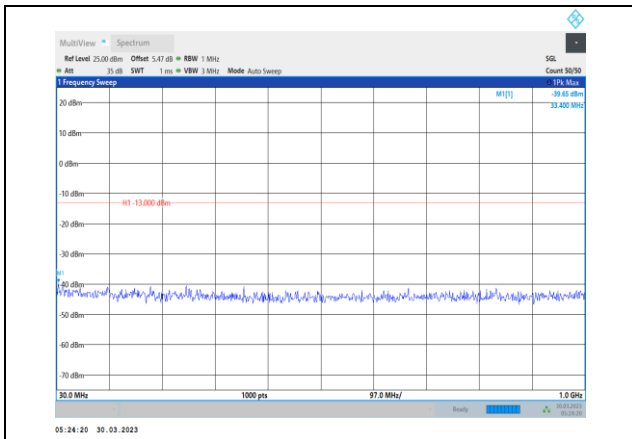

**Band2-1.4MHz-64QAM-18607-1RB#0-
Range1:30~1000MHz**