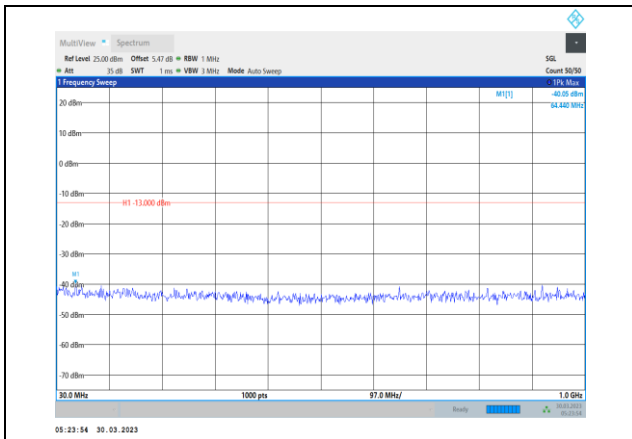

**Band2-1.4MHz-16QAM-18607-1RB#0-
Range1:30~1000MHz**