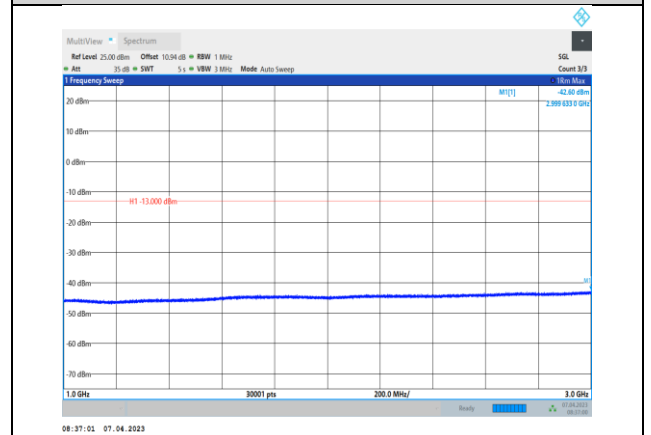

Band4-1513-1000~20000MHz

Band5-4132-30~1000MHz

Band5-4182-30~1000MHz

Band5-4132-1000~3000MHz

Band5-4182-1000~3000MHz

Band5-4132-3000~10000MHz

Band5-4182-3000~10000MHz

Band5-4233-30~1000MHz

Band5-4233-1000~3000MHz

Band5-4233-3000~10000MHz

LTE:

**Band2-1.4MHz-QPSK-18607-1RB#0-
Range1:30~1000MHz**

**Band2-1.4MHz-QPSK-18900-1RB#0-
Range2:1000~20000MHz**

**Band2-1.4MHz-QPSK-18607-1RB#0-
Range2:1000~20000MHz**