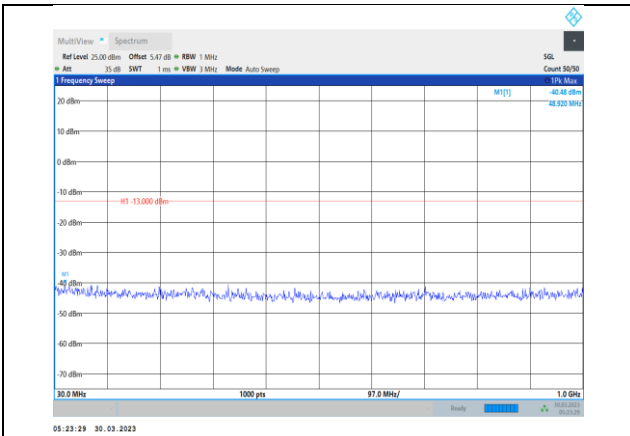

Band4-1513-1000~20000MHz

Band5-4132-30~1000MHz

Band5-4182-30~1000MHz

Band5-4132-1000~3000MHz

Band5-4182-1000~3000MHz

Band5-4132-3000~10000MHz

Band5-4182-3000~10000MHz

Band5-4233-30~1000MHz

Band5-4233-1000~3000MHz

Band5-4233-3000~10000MHz

LTE:

**Band2-1.4MHz-QPSK-18607-1RB#0-
Range1:30~1000MHz**

**Band2-1.4MHz-QPSK-18900-1RB#0-
Range2:1000~20000MHz**

**Band2-1.4MHz-QPSK-18607-1RB#0-
Range2:1000~20000MHz**