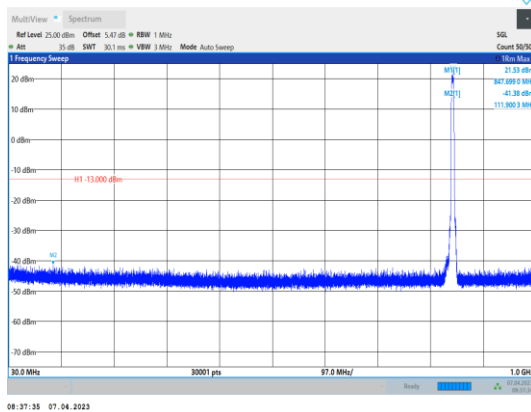

Band4-1513-1000~20000MHz

Band5-4132-30~1000MHz

Band5-4182-30~1000MHz

Band5-4132-1000~3000MHz

Band5-4182-1000~3000MHz

Band5-4132-3000~10000MHz

Band5-4182-3000~10000MHz

Band5-4233-30~1000MHz

Band5-4233-1000~3000MHz

Band5-4233-3000~10000MHz

LTE:

**Band2-1.4MHz-QPSK-18607-1RB#0-
Range1:30~1000MHz**

**Band2-1.4MHz-QPSK-18900-1RB#0-
Range2:1000~20000MHz**

**Band2-1.4MHz-QPSK-18607-1RB#0-
Range2:1000~20000MHz**