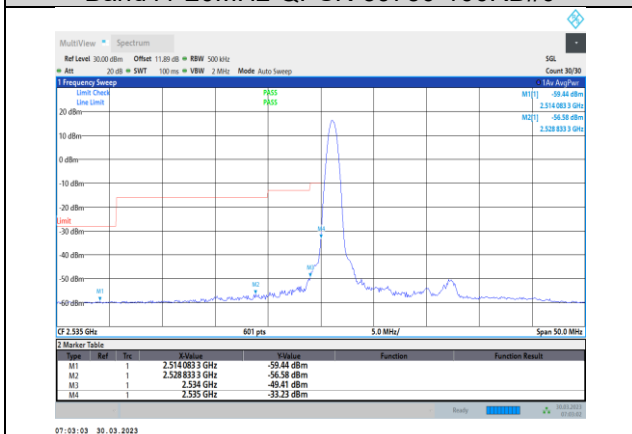

Band41-20MHz-QPSK-40140-1RB#0