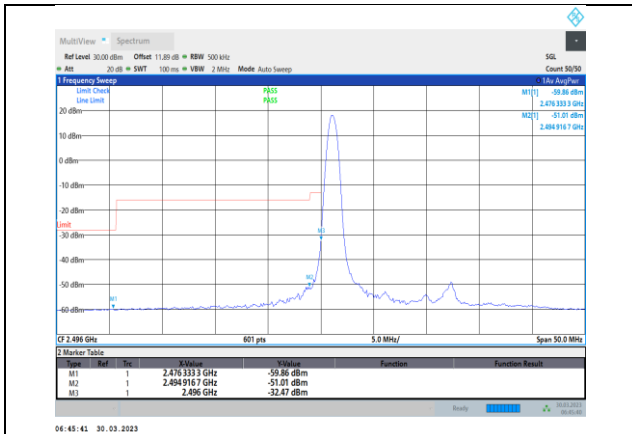

Band41-15MHz-16QAM-41515-75RB#0

Band41-15MHz-64QAM-41515-1RB#74

Band41-15MHz-64QAM-39725-1RB#0

Band41-15MHz-64QAM-41515-75RB#0

Band41-20MHz-QPSK-39750-1RB#0

Band41-20MHz-QPSK-40140-100RB#0

Band41-20MHz-QPSK-39750-100RB#0