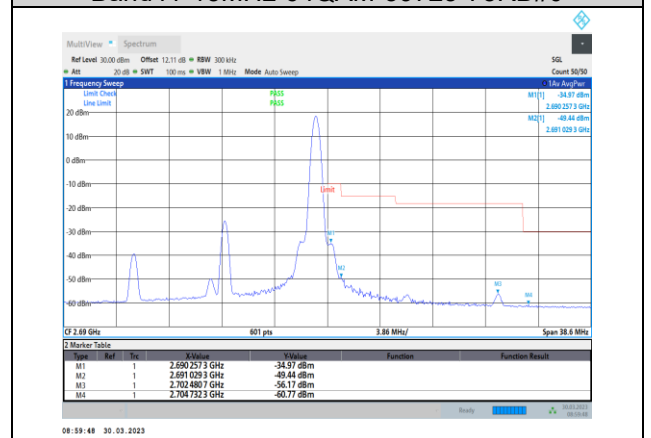

Band41-15MHz-64QAM-41515-1RB#74