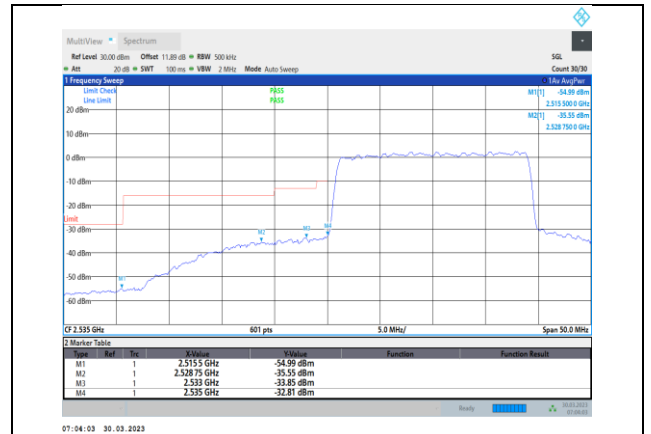

Band41-15MHz-16QAM-41515-75RB#0

Band41-15MHz-64QAM-41515-1RB#74

Band41-15MHz-64QAM-39725-1RB#0

Band41-15MHz-64QAM-41515-75RB#0

Band41-20MHz-QPSK-39750-1RB#0

Band41-20MHz-QPSK-40140-100RB#0

Band41-20MHz-QPSK-39750-100RB#0