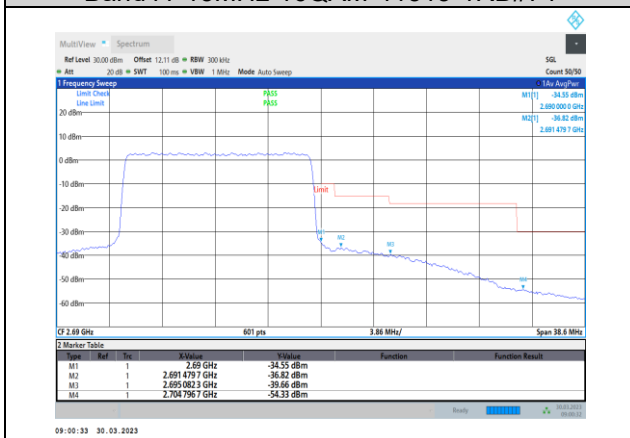

Band41-15MHz-QPSK-41515-75RB#0

Band41-15MHz-QPSK-39725-75RB#0

Band41-15MHz-16QAM-39725-1RB#0

Band41-15MHz-QPSK-41515-1RB#74

Band41-15MHz-16QAM-39725-75RB#0

Band41-15MHz-16QAM-41515-1RB#74

Band41-15MHz-64QAM-39725-75RB#0