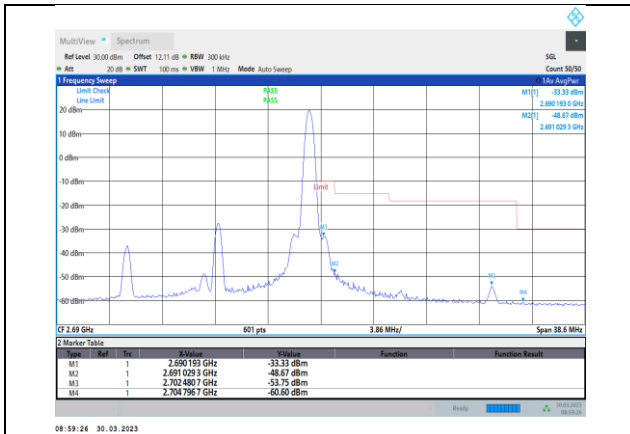

Band41-15MHz-QPSK-41515-75RB#0

Band41-15MHz-QPSK-39725-75RB#0

Band41-15MHz-16QAM-39725-1RB#0

Band41-15MHz-QPSK-41515-1RB#74

Band41-15MHz-16QAM-39725-75RB#0

Band41-15MHz-16QAM-41515-1RB#74

Band41-15MHz-64QAM-39725-75RB#0