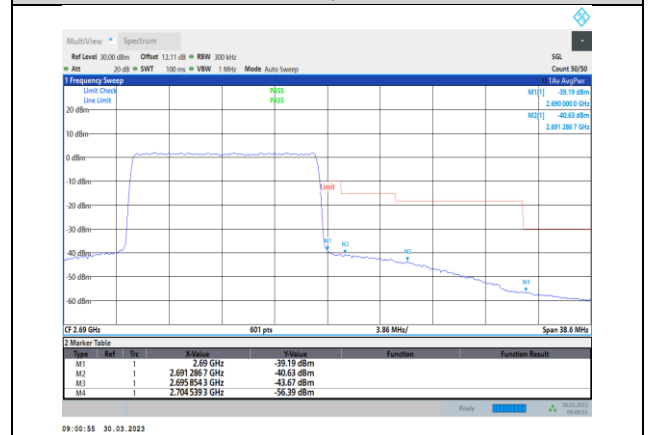

Band41-15MHz-64QAM-41515-75RB#0