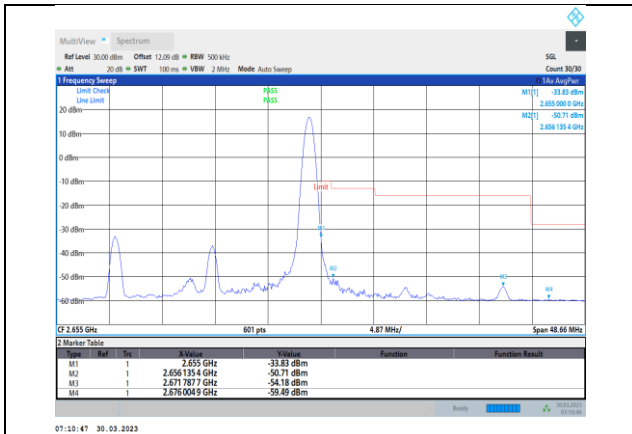

Band41-20MHz-QPSK-41140-1RB#99