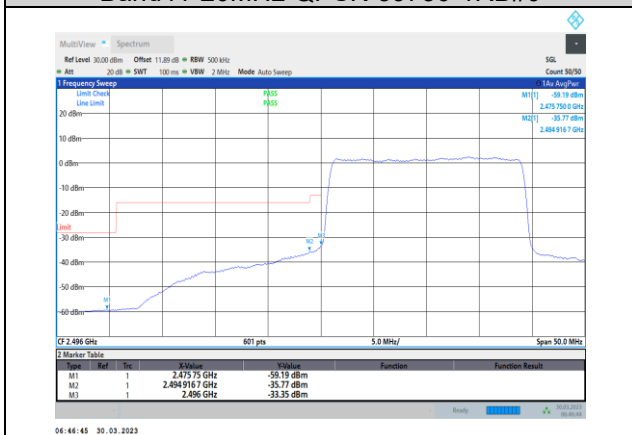

Band41-15MHz-16QAM-41515-75RB#0

Band41-15MHz-64QAM-41515-1RB#74

Band41-15MHz-64QAM-39725-1RB#0

Band41-15MHz-64QAM-41515-75RB#0

Band41-20MHz-QPSK-39750-1RB#0

Band41-20MHz-QPSK-40140-100RB#0

Band41-20MHz-QPSK-39750-100RB#0