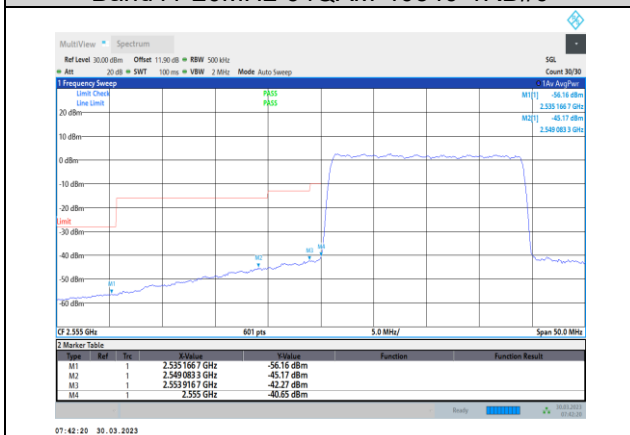

Band41-20MHz-64QAM-40340-100RB#0