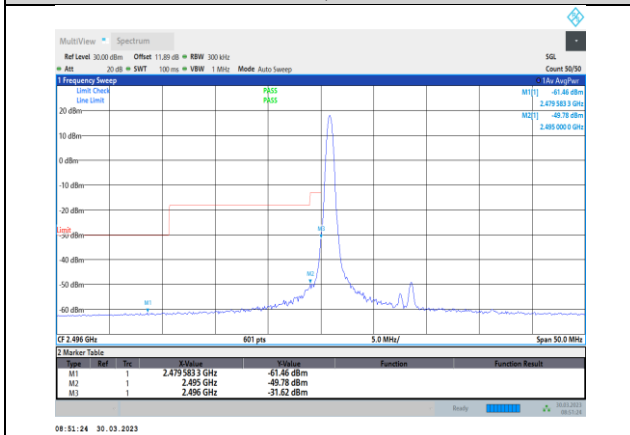

Band41-15MHz-64QAM-39725-1RB#0