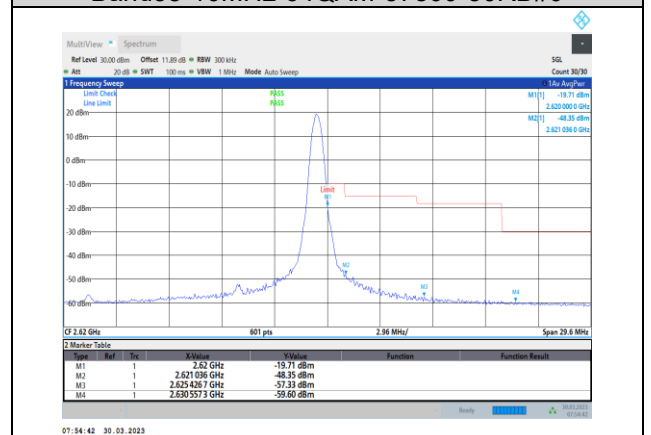

Band38-10MHz-16QAM-37800-1RB#0

Band38-10MHz-QPSK-38200-1RB#49

Band38-10MHz-16QAM-37800-50RB#0

Band38-10MHz-16QAM-38200-1RB#49

Band38-10MHz-64QAM-37800-50RB#0

Band38-10MHz-16QAM-38200-50RB#0

Band38-10MHz-64QAM-38200-1RB#49