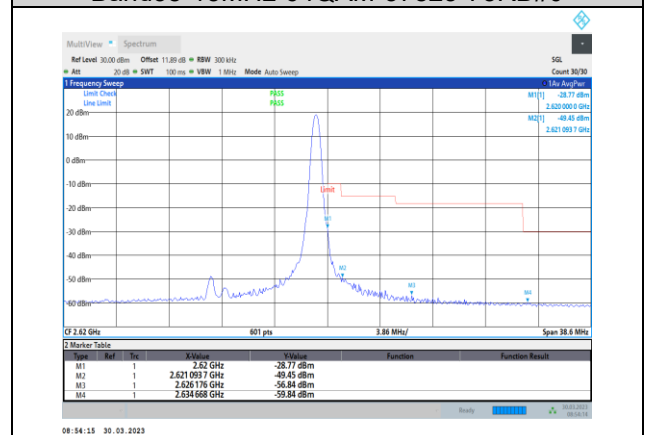

Band38-15MHz-16QAM-37825-75RB#0

Band38-15MHz-16QAM-38175-1RB#74

Band38-15MHz-64QAM-37825-75RB#0

Band38-15MHz-16QAM-38175-75RB#0

Band38-15MHz-64QAM-38175-1RB#74

Band38-15MHz-64QAM-37825-1RB#0

Band38-15MHz-64QAM-38175-75RB#0