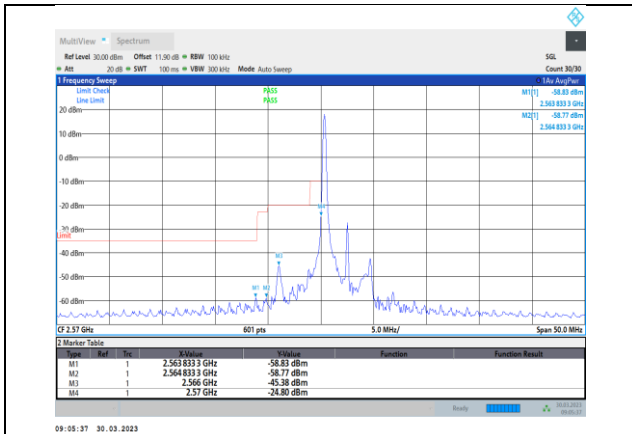

Band26-15MHz-64QAM-26765-1RB#0

Band26-15MHz-64QAM-26865-75RB#0

Band26-15MHz-64QAM-26765-75RB#0

Band26-15MHz-64QAM-26965-1RB#74

Band26-15MHz-64QAM-26865-1RB#0

Band26-15MHz-64QAM-26965-75RB#0

Band38-5MHz-QPSK-37775-1RB#0