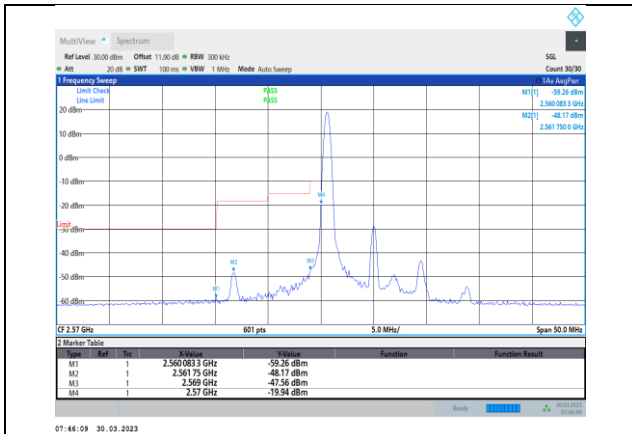

Band38-5MHz-16QAM-38225-25RB#0

Band38-5MHz-64QAM-38225-1RB#24

Band38-5MHz-64QAM-37775-1RB#0

Band38-5MHz-64QAM-38225-25RB#0

Band38-10MHz-QPSK-37800-1RB#0

Band38-10MHz-QPSK-38200-50RB#0

Band38-10MHz-QPSK-37800-50RB#0