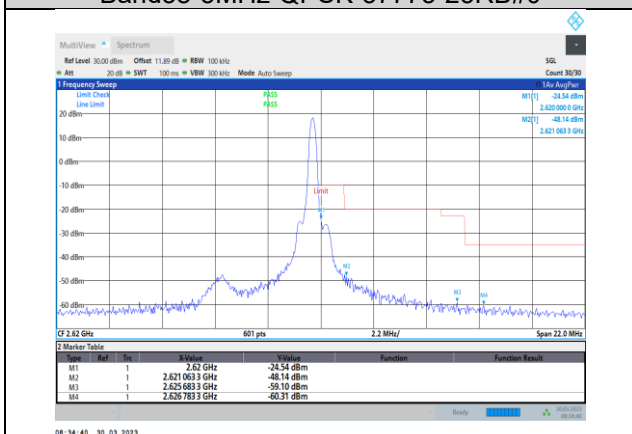

Band38-5MHz-QPSK-37775-25RB#0

Band38-5MHz-QPSK-38225-1RB#24