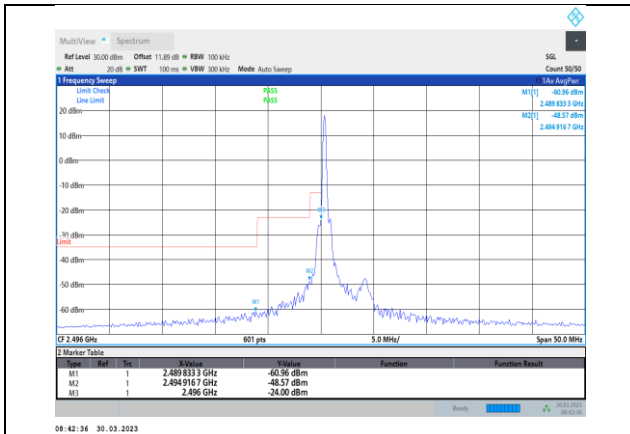

Band38-20MHz-64QAM-37850-100RB#0

Band38-20MHz-16QAM-38150-100RB#0

Band38-20MHz-64QAM-37850-100RB#0

Band38-20MHz-16QAM-38150-100RB#0

Band38-20MHz-64QAM-37850-1RB#99

Band38-20MHz-64QAM-38150-100RB#0

Band41-5MHz-QPSK-39675-1RB#0