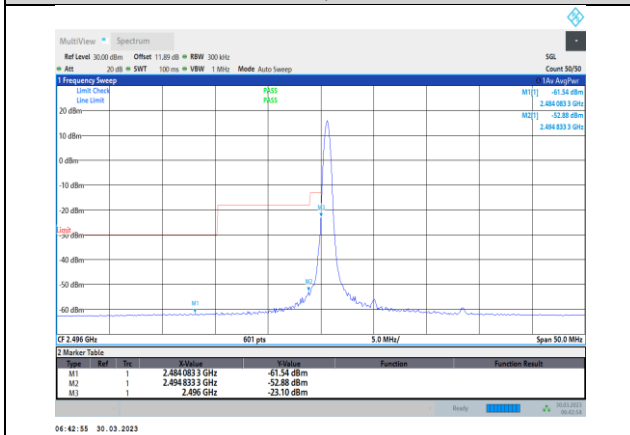

Band41-10MHz-16QAM-41190-50RB#0

Band41-10MHz-16QAM-41540-1RB#49

Band41-10MHz-64QAM-39700-50RB#0

Band41-10MHz-16QAM-41540-50RB#0

Band41-10MHz-64QAM-40090-1RB#0

Band41-10MHz-64QAM-39700-1RB#0

Band41-10MHz-64QAM-40090-50RB#0