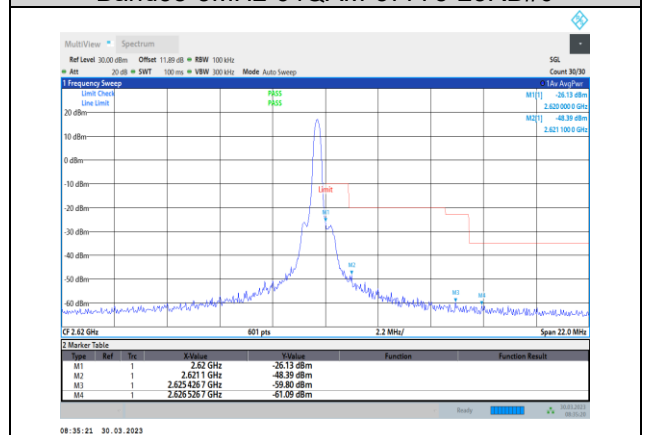

Band38-5MHz-64QAM-37775-25RB#0

Band38-5MHz-64QAM-38225-1RB#24