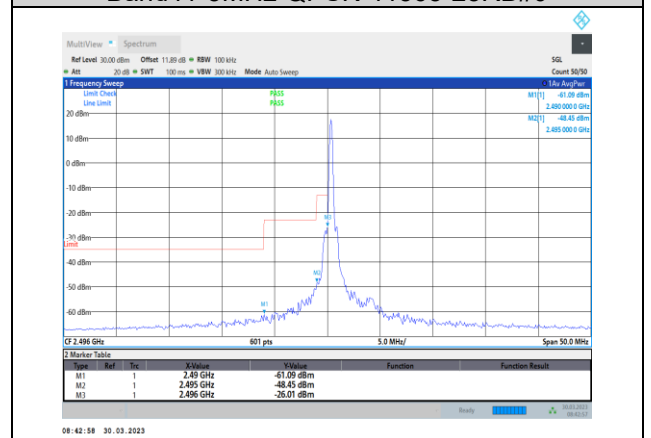

Band41-5MHz-QPSK-41565-25RB#0

Band41-5MHz-16QAM-39675-1RB#0