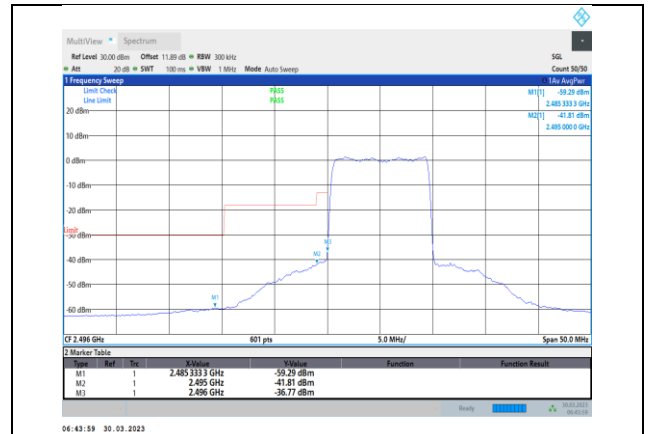

Band41-10MHz-16QAM-41190-50RB#0

Band41-10MHz-64QAM-39700-50RB#0