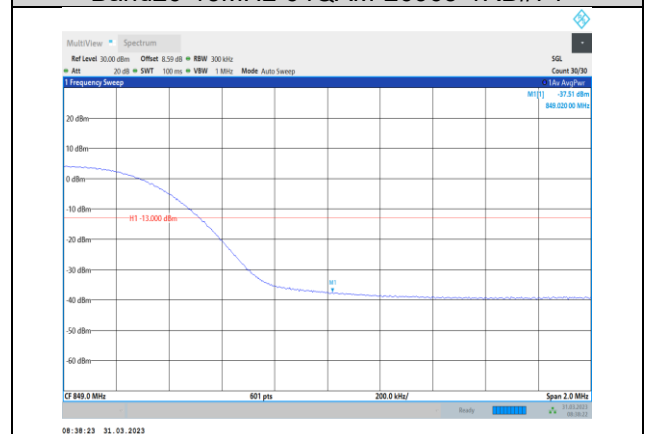

Band26-15MHz-64QAM-26765-1RB#0

Band26-15MHz-64QAM-26865-75RB#0

Band26-15MHz-64QAM-26765-75RB#0

Band26-15MHz-64QAM-26965-1RB#74

Band26-15MHz-64QAM-26865-1RB#0

Band26-15MHz-64QAM-26965-75RB#0

Band38-5MHz-QPSK-37775-1RB#0