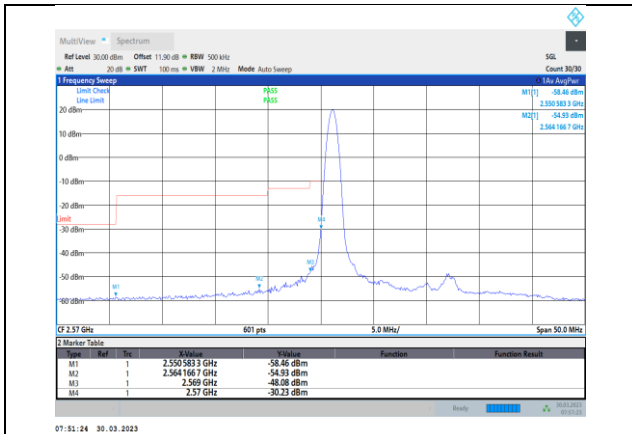

Band38-15MHz-16QAM-37825-75RB#0

Band38-15MHz-16QAM-38175-1RB#74

Band38-15MHz-64QAM-37825-75RB#0

Band38-15MHz-16QAM-38175-75RB#0

Band38-15MHz-64QAM-38175-1RB#74

Band38-15MHz-64QAM-37825-1RB#0

Band38-15MHz-64QAM-38175-75RB#0