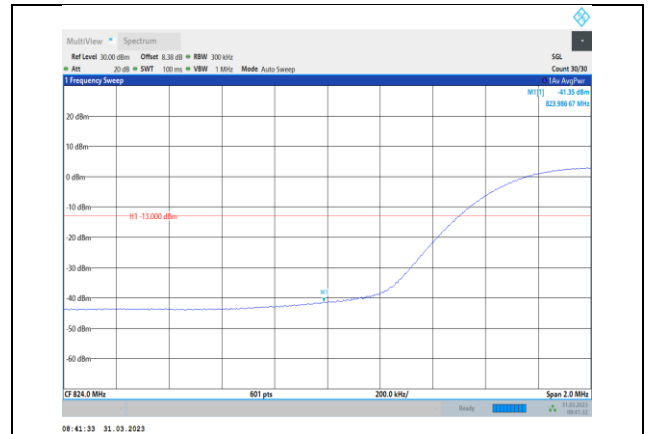

Band26-15MHz-16QAM-26965-75RB#0

Band26-15MHz-64QAM-26865-75RB#0