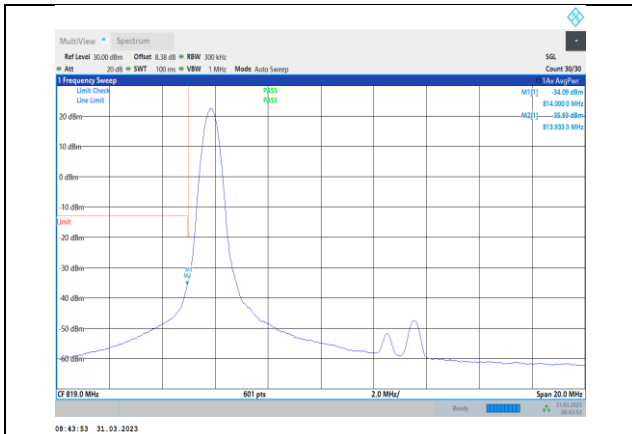

Band26-15MHz-QPSK-26965-75RB#0

Band26-15MHz-16QAM-26765-1RB#0

Band26-15MHz-16QAM-26865-75RB#0

Band26-15MHz-16QAM-26765-75RB#0

Band26-15MHz-16QAM-26965-1RB#74

Band26-15MHz-16QAM-26865-1RB#0

Band26-15MHz-16QAM-26965-75RB#0