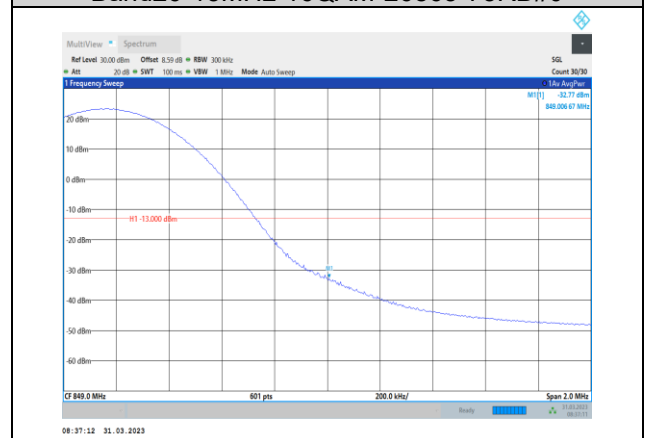

Band26-15MHz-QPSK-26965-75RB#0

Band26-15MHz-16QAM-26765-1RB#0

Band26-15MHz-16QAM-26865-75RB#0

Band26-15MHz-16QAM-26765-75RB#0

Band26-15MHz-16QAM-26965-1RB#74

Band26-15MHz-16QAM-26865-1RB#0

Band26-15MHz-16QAM-26965-75RB#0