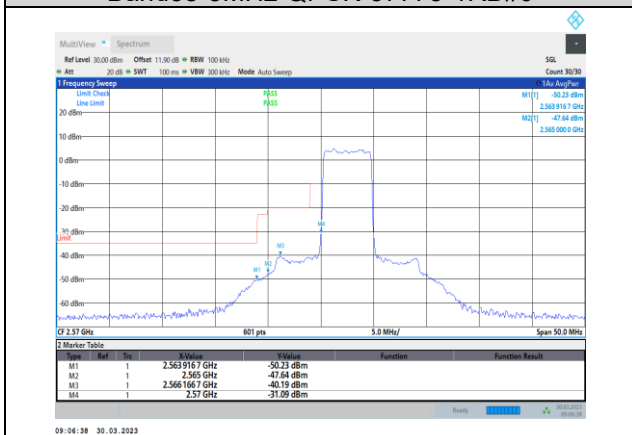

Band38-5MHz-QPSK-37775-1RB#0

Band38-5MHz-QPSK-37775-25RB#0