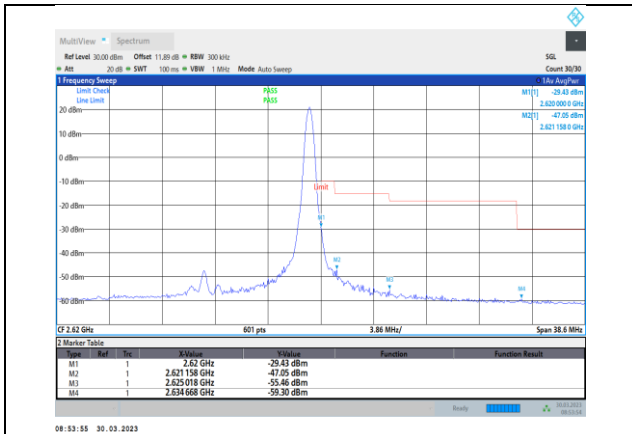

Band38-15MHz-QPSK-38175-1RB#74

Band38-15MHz-16QAM-38175-1RB#74