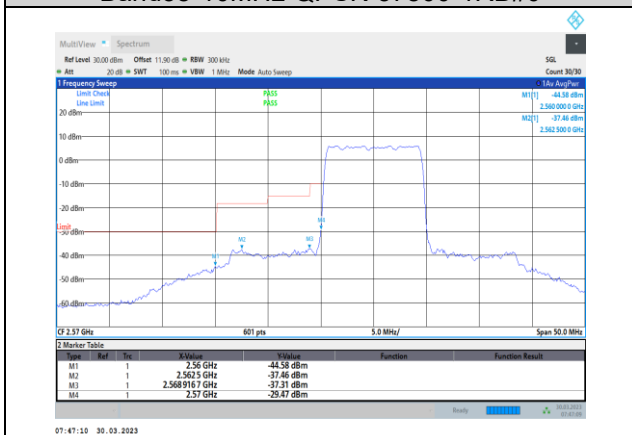

Band38-5MHz-16QAM-38225-25RB#0

Band38-5MHz-64QAM-38225-1RB#24

Band38-5MHz-64QAM-37775-1RB#0

Band38-5MHz-64QAM-38225-25RB#0

Band38-10MHz-QPSK-37800-1RB#0

Band38-10MHz-QPSK-38200-50RB#0

Band38-10MHz-QPSK-37800-50RB#0