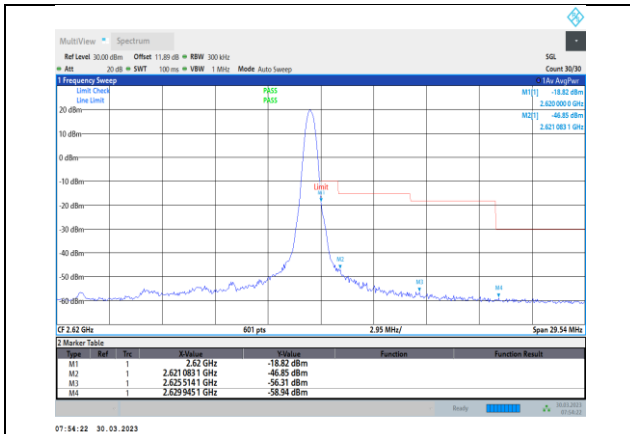

Band38-10MHz-QPSK-38200-1RB#49

Band38-10MHz-16QAM-38200-1RB#49