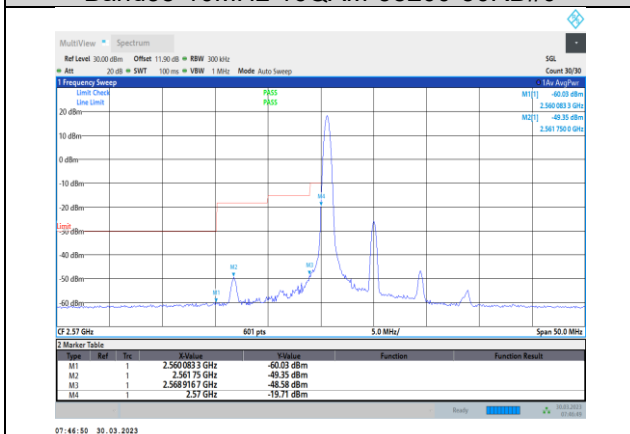

Band38-10MHz-16QAM-37800-1RB#0

Band38-10MHz-QPSK-38200-1RB#49

Band38-10MHz-16QAM-37800-50RB#0

Band38-10MHz-16QAM-38200-1RB#49

Band38-10MHz-64QAM-37800-50RB#0

Band38-10MHz-16QAM-38200-50RB#0

Band38-10MHz-64QAM-38200-1RB#49