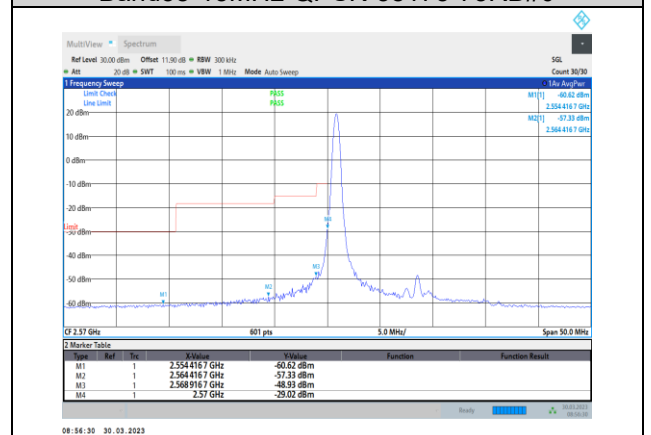

Band38-10MHz-64QAM-37800-1RB#0

Band38-10MHz-64QAM-38200-50RB#0

Band38-15MHz-QPSK-37825-1RB#0

Band38-15MHz-QPSK-38175-75RB#0

Band38-15MHz-QPSK-37825-75RB#0

Band38-15MHz-16QAM-37825-1RB#0

Band38-15MHz-QPSK-38175-1RB#74