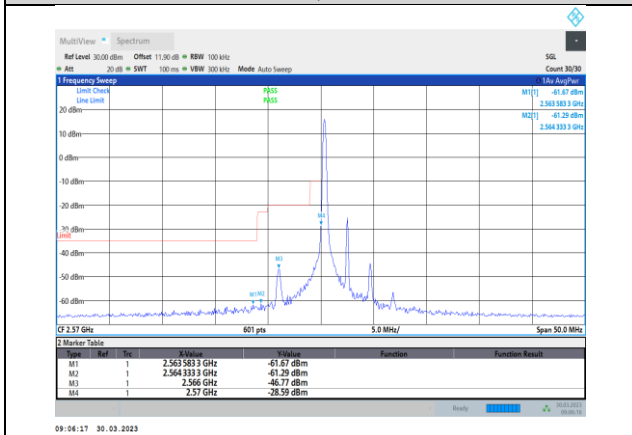

Band38-5MHz-16QAM-38225-25RB#0

Band38-5MHz-64QAM-37775-1RB#0