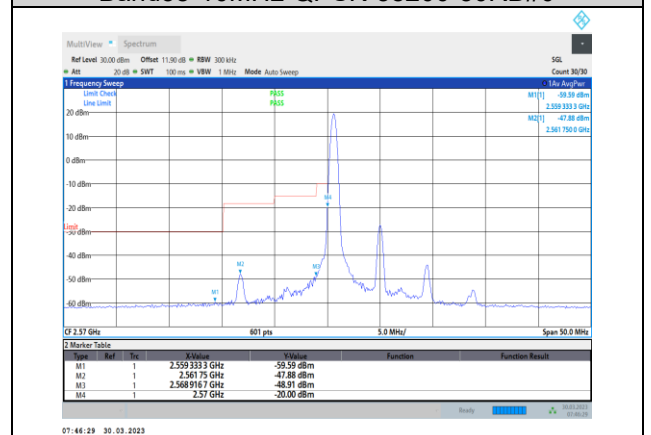

Band38-5MHz-16QAM-38225-25RB#0

Band38-5MHz-64QAM-38225-1RB#24

Band38-5MHz-64QAM-37775-1RB#0

Band38-5MHz-64QAM-38225-25RB#0

Band38-10MHz-QPSK-37800-1RB#0

Band38-10MHz-QPSK-38200-50RB#0

Band38-10MHz-QPSK-37800-50RB#0