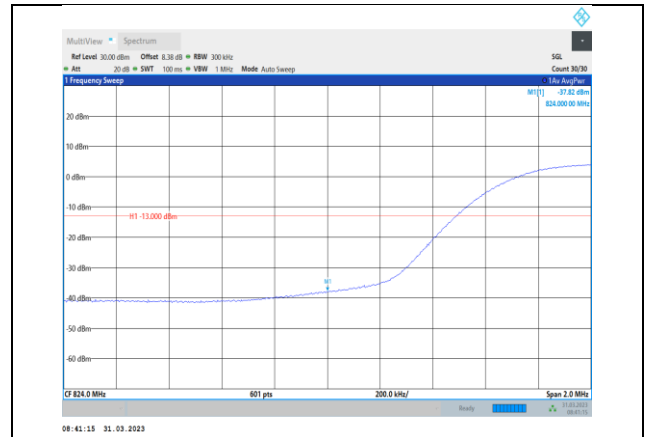

Band26-15MHz-QPSK-26965-75RB#0

Band26-15MHz-16QAM-26865-75RB#0