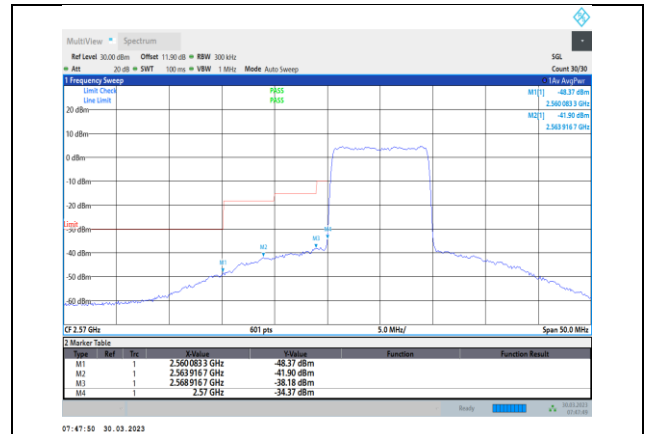

Band38-10MHz-16QAM-37800-1RB#0

Band38-10MHz-QPSK-38200-1RB#49

Band38-10MHz-16QAM-37800-50RB#0

Band38-10MHz-16QAM-38200-1RB#49

Band38-10MHz-64QAM-37800-50RB#0

Band38-10MHz-16QAM-38200-50RB#0

Band38-10MHz-64QAM-38200-1RB#49