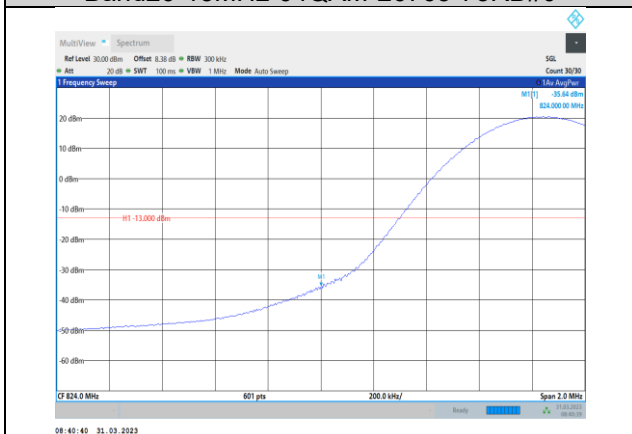

Band26-15MHz-64QAM-26765-1RB#0

Band26-15MHz-64QAM-26865-75RB#0

Band26-15MHz-64QAM-26765-75RB#0

Band26-15MHz-64QAM-26965-1RB#74

Band26-15MHz-64QAM-26865-1RB#0

Band26-15MHz-64QAM-26965-75RB#0

Band38-5MHz-QPSK-37775-1RB#0