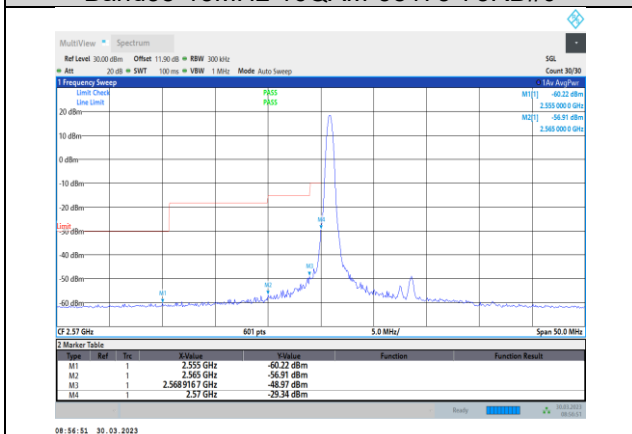

Band38-15MHz-16QAM-37825-75RB#0

Band38-15MHz-16QAM-38175-1RB#74

Band38-15MHz-64QAM-37825-75RB#0

Band38-15MHz-16QAM-38175-75RB#0

Band38-15MHz-64QAM-38175-1RB#74

Band38-15MHz-64QAM-37825-1RB#0

Band38-15MHz-64QAM-38175-75RB#0