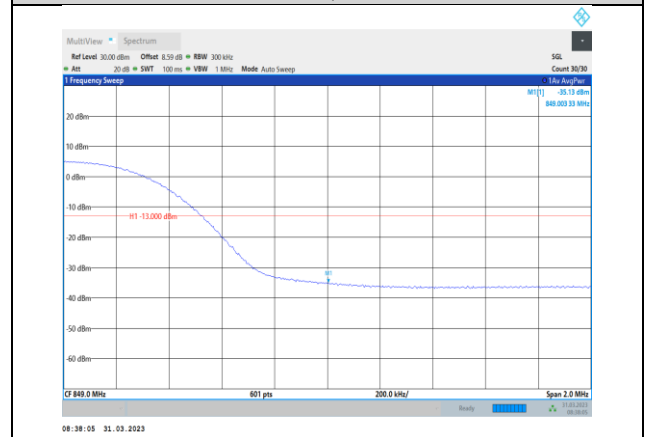

Band26-15MHz-QPSK-26965-75RB#0

Band26-15MHz-16QAM-26765-1RB#0

Band26-15MHz-16QAM-26865-75RB#0

Band26-15MHz-16QAM-26765-75RB#0

Band26-15MHz-16QAM-26965-1RB#74

Band26-15MHz-16QAM-26865-1RB#0

Band26-15MHz-16QAM-26965-75RB#0