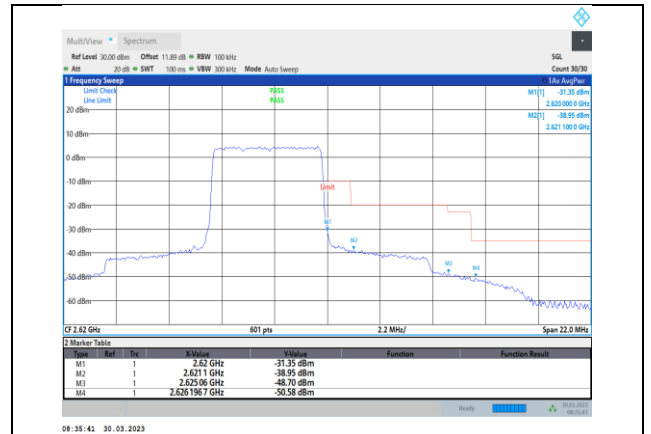

Band26-15MHz-64QAM-26765-1RB#0

Band26-15MHz-64QAM-26865-75RB#0

Band26-15MHz-64QAM-26765-75RB#0

Band26-15MHz-64QAM-26965-1RB#74

Band26-15MHz-64QAM-26865-1RB#0

Band26-15MHz-64QAM-26965-75RB#0

Band38-5MHz-QPSK-37775-1RB#0