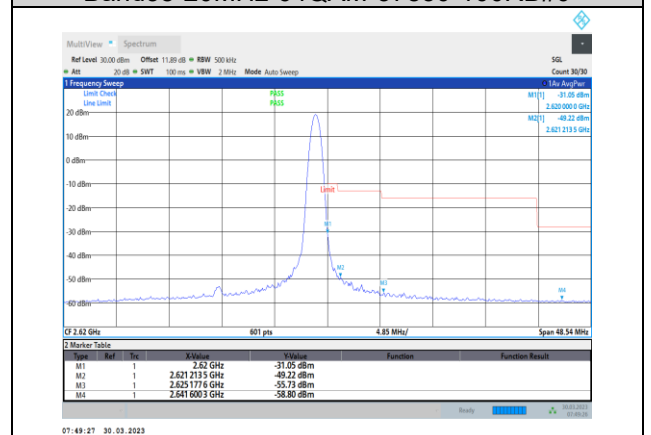

Band38-20MHz-64QAM-37850-100RB#0

Band38-20MHz-64QAM-37850-100RB#0