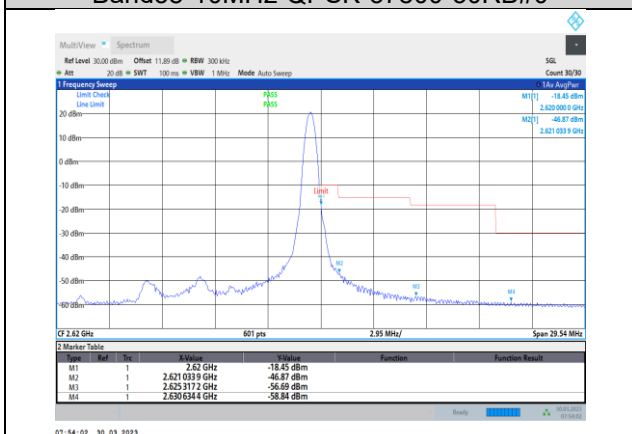

Band38-10MHz-QPSK-37800-50RB#0

Band38-10MHz-QPSK-38200-1RB#49