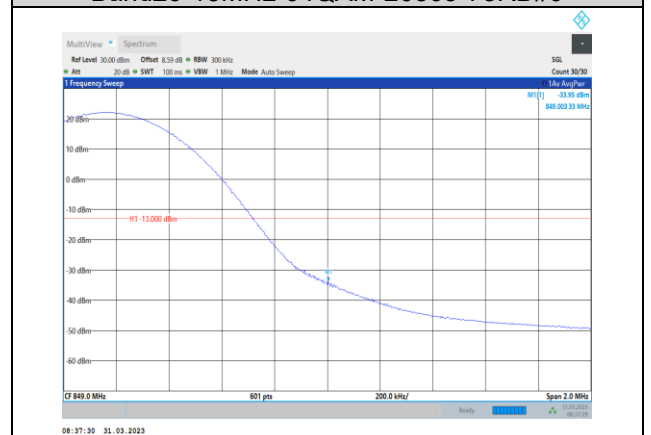

Band26-15MHz-64QAM-26865-75RB#0

Band26-15MHz-64QAM-26965-1RB#74