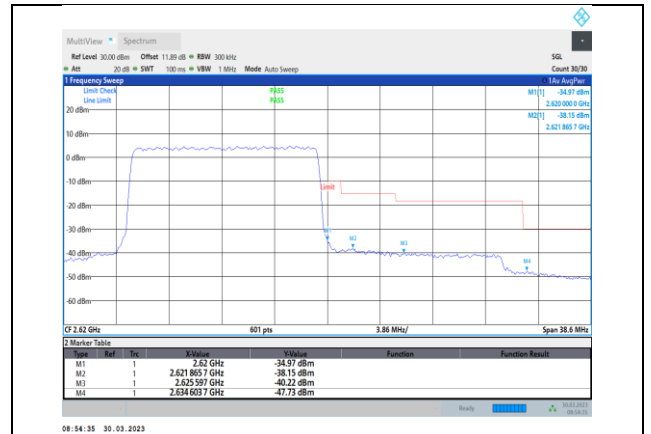

Band38-10MHz-64QAM-38200-50RB#0

Band38-15MHz-QPSK-38175-75RB#0