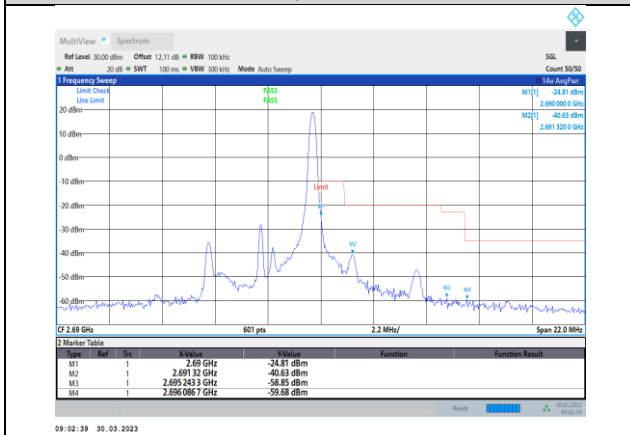

Band41-5MHz-QPSK-39675-25RB#0

Band41-5MHz-QPSK-41565-1RB#24