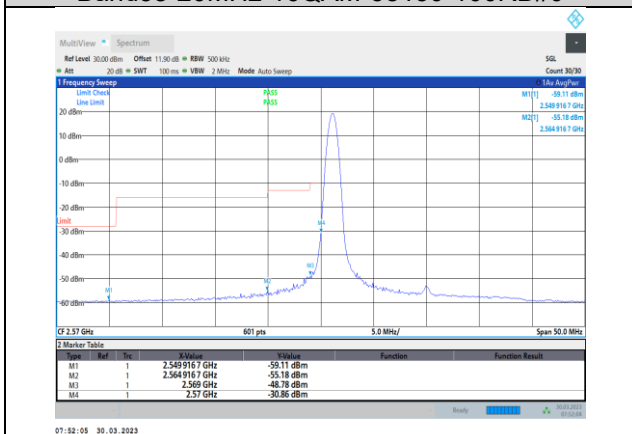

Band38-20MHz-16QAM-38150-100RB#0

Band38-20MHz-16QAM-38150-100RB#0