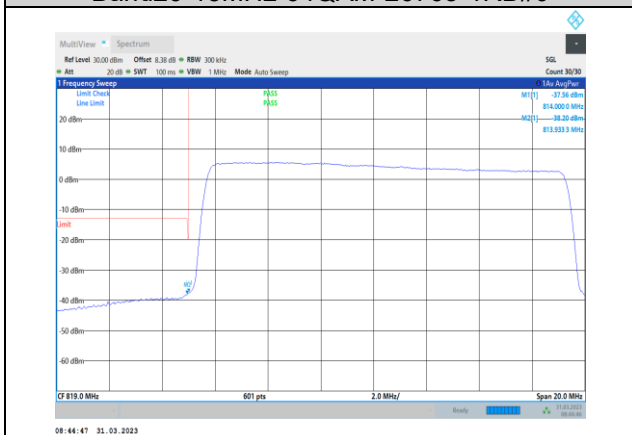

Band26-15MHz-64QAM-26765-1RB#0

Band26-15MHz-64QAM-26765-75RB#0