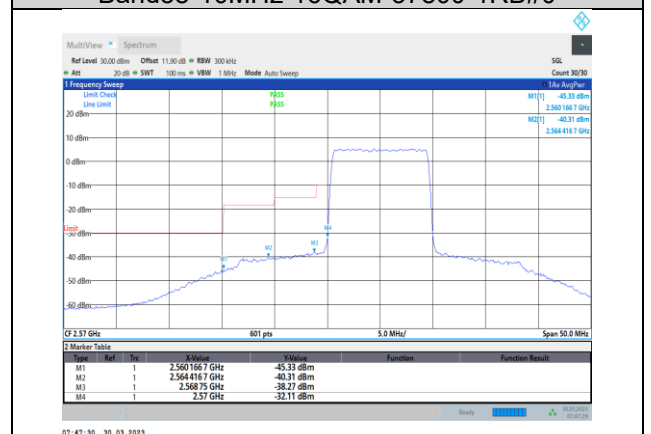

Band38-10MHz-16QAM-37800-1RB#0

Band38-10MHz-16QAM-37800-50RB#0