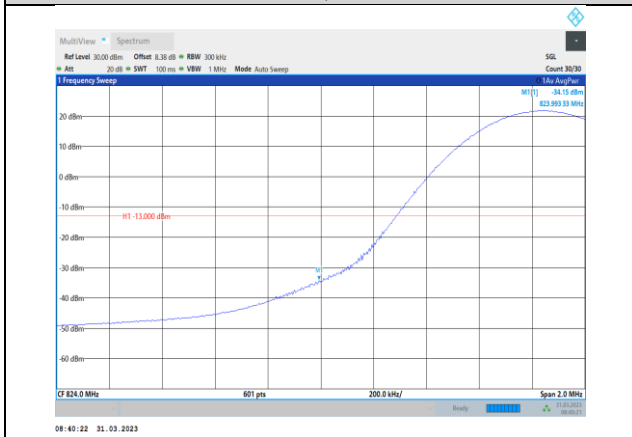

Band26-15MHz-QPSK-26965-75RB#0

Band26-15MHz-16QAM-26765-1RB#0

Band26-15MHz-16QAM-26865-75RB#0

Band26-15MHz-16QAM-26765-75RB#0

Band26-15MHz-16QAM-26965-1RB#74

Band26-15MHz-16QAM-26865-1RB#0

Band26-15MHz-16QAM-26965-75RB#0