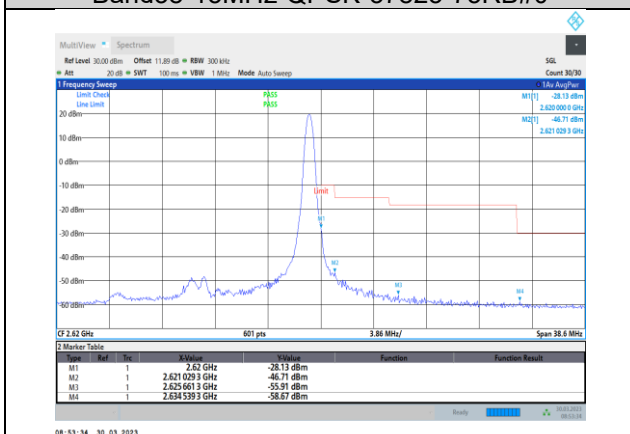

Band38-10MHz-64QAM-37800-1RB#0

Band38-10MHz-64QAM-38200-50RB#0

Band38-15MHz-QPSK-37825-1RB#0

Band38-15MHz-QPSK-38175-75RB#0

Band38-15MHz-QPSK-37825-75RB#0

Band38-15MHz-16QAM-37825-1RB#0

Band38-15MHz-QPSK-38175-1RB#74