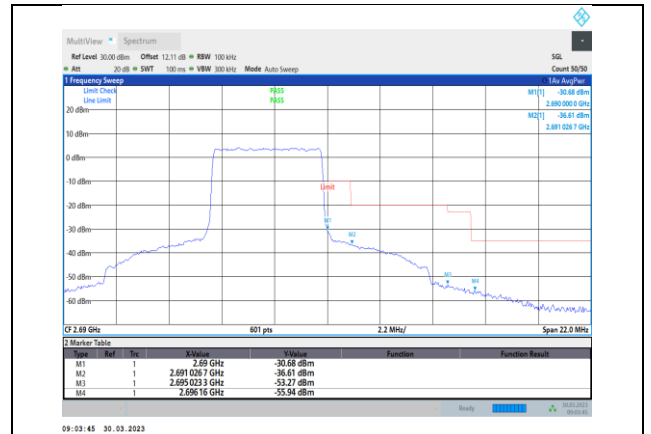

Band38-20MHz-64QAM-37850-100RB#0

Band38-20MHz-16QAM-38150-100RB#0

Band38-20MHz-64QAM-37850-100RB#0

Band38-20MHz-16QAM-38150-100RB#0

Band38-20MHz-64QAM-37850-1RB#99

Band38-20MHz-64QAM-38150-100RB#0

Band41-5MHz-QPSK-39675-1RB#0