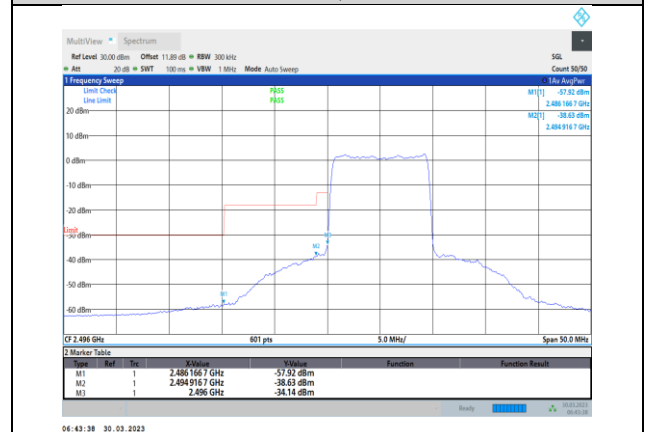

Band41-10MHz-16QAM-39700-1RB#0

Band41-10MHz-16QAM-39700-50RB#0