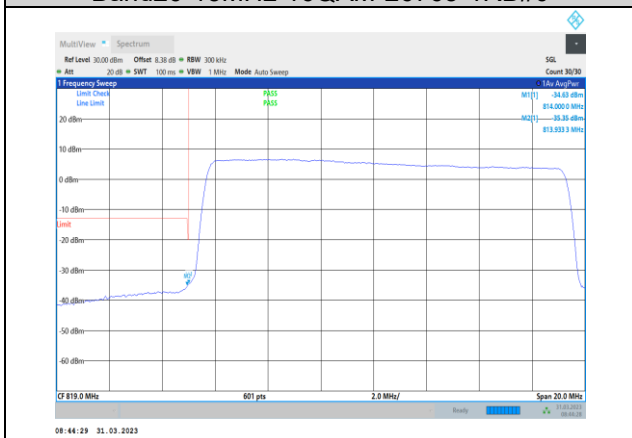

Band26-15MHz-16QAM-26765-1RB#0

Band26-15MHz-16QAM-26765-75RB#0