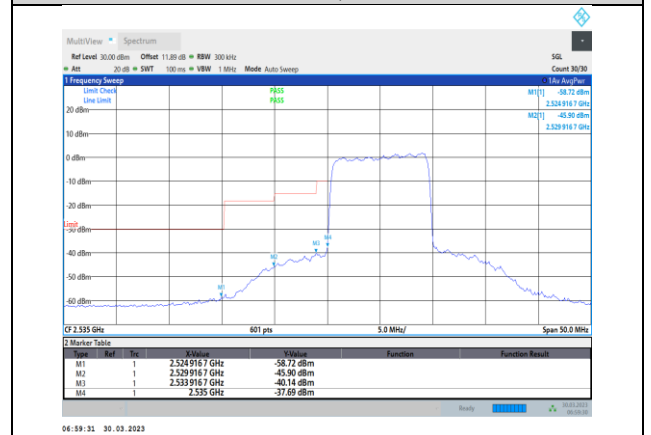

Band41-10MHz-16QAM-41190-50RB#0

Band41-10MHz-16QAM-41540-1RB#49

Band41-10MHz-64QAM-39700-50RB#0

Band41-10MHz-16QAM-41540-50RB#0

Band41-10MHz-64QAM-40090-1RB#0

Band41-10MHz-64QAM-39700-1RB#0

Band41-10MHz-64QAM-40090-50RB#0