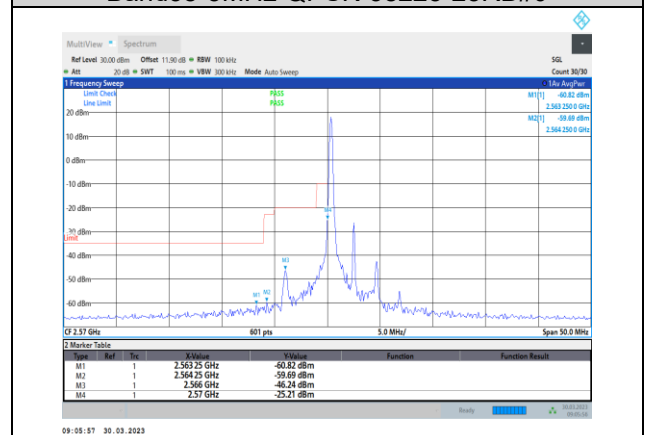

Band38-5MHz-QPSK-38225-25RB#0

Band38-5MHz-16QAM-37775-1RB#0