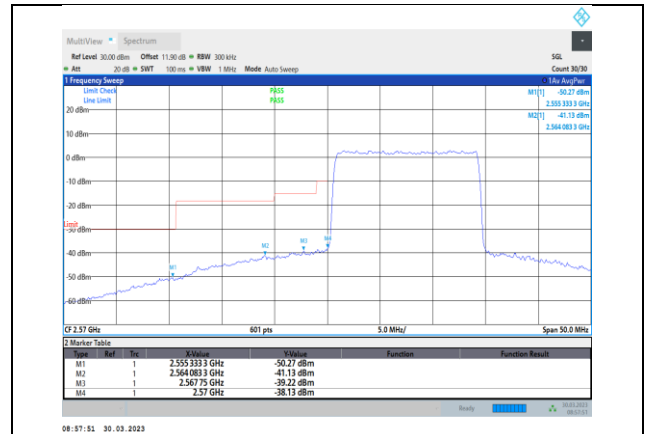

Band38-15MHz-16QAM-37825-75RB#0

Band38-15MHz-64QAM-37825-75RB#0