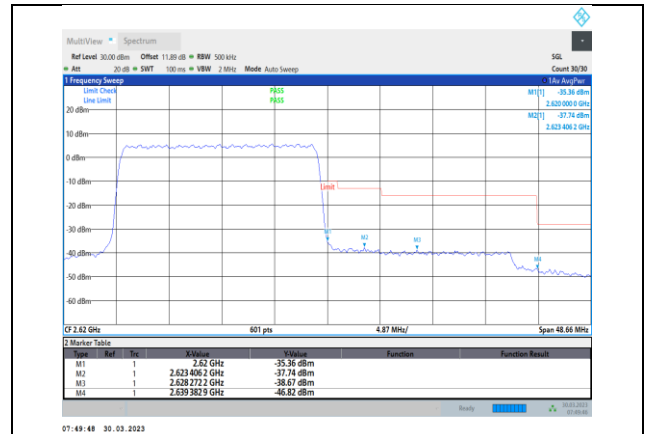

Band38-15MHz-64QAM-38175-75RB#0

Band38-20MHz-QPSK-38150-100RB#0