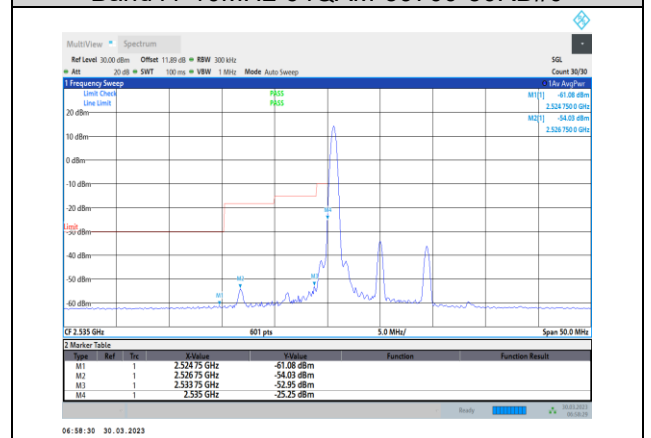

Band41-10MHz-16QAM-41190-50RB#0

Band41-10MHz-16QAM-41540-1RB#49

Band41-10MHz-64QAM-39700-50RB#0

Band41-10MHz-16QAM-41540-50RB#0

Band41-10MHz-64QAM-40090-1RB#0

Band41-10MHz-64QAM-39700-1RB#0

Band41-10MHz-64QAM-40090-50RB#0