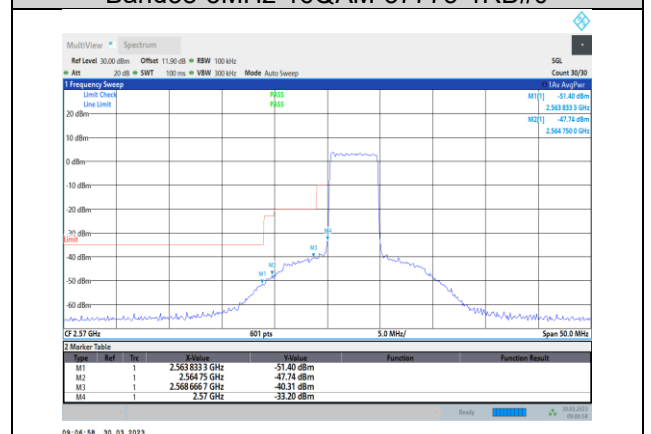

Band38-5MHz-QPSK-38225-25RB#0

Band38-5MHz-QPSK-37775-25RB#0

Band38-5MHz-16QAM-37775-1RB#0

Band38-5MHz-QPSK-38225-1RB#24

Band38-5MHz-16QAM-37775-25RB#0

Band38-5MHz-16QAM-38225-1RB#24

Band38-5MHz-64QAM-37775-25RB#0