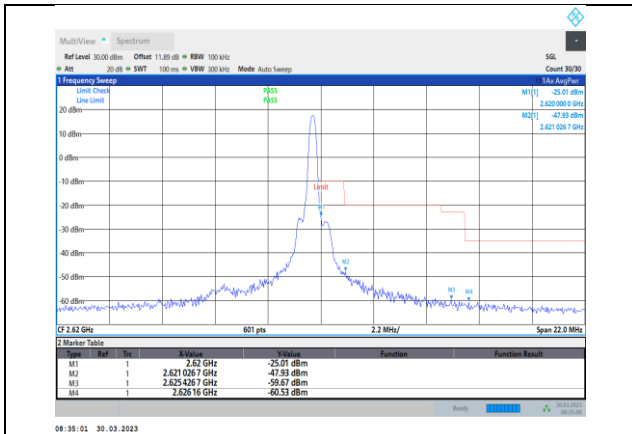

Band38-5MHz-QPSK-38225-25RB#0

Band38-5MHz-QPSK-37775-25RB#0

Band38-5MHz-16QAM-37775-1RB#0

Band38-5MHz-QPSK-38225-1RB#24

Band38-5MHz-16QAM-37775-25RB#0

Band38-5MHz-16QAM-38225-1RB#24

Band38-5MHz-64QAM-37775-25RB#0