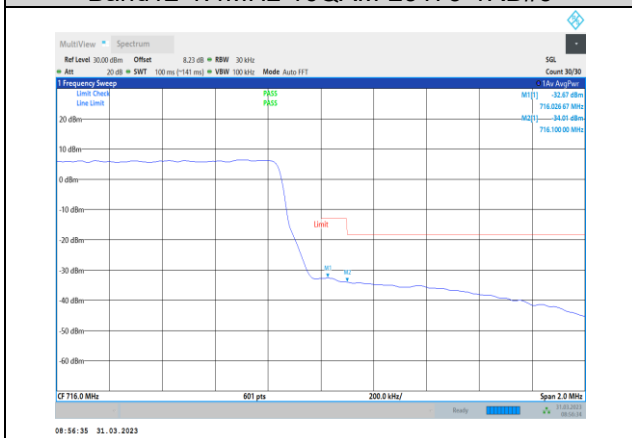

**Band12-1.4MHz-QPSK-23173-1RB#5**

**Band12-1.4MHz-16QAM-23017-6RB#0**

**Band12-1.4MHz-16QAM-23173-1RB#5**

**Band12-1.4MHz-64QAM-23017-6RB#0**

**Band12-1.4MHz-16QAM-23173-6RB#0**

**Band12-1.4MHz-64QAM-23173-1RB#5**