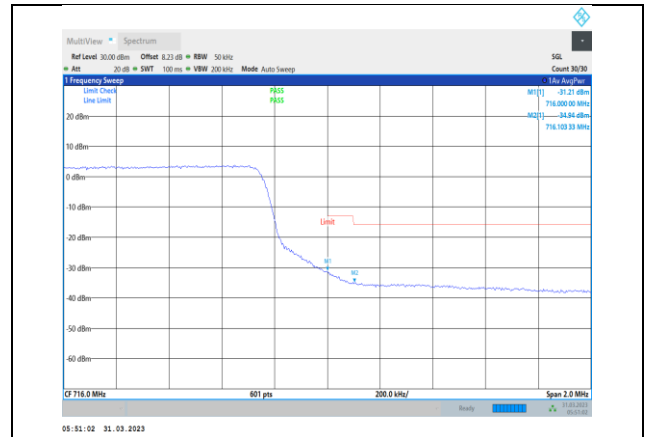

Band12-10MHz-64QAM-23130-50RB#0

Band17-5MHz-QPSK-23825-25RB#0