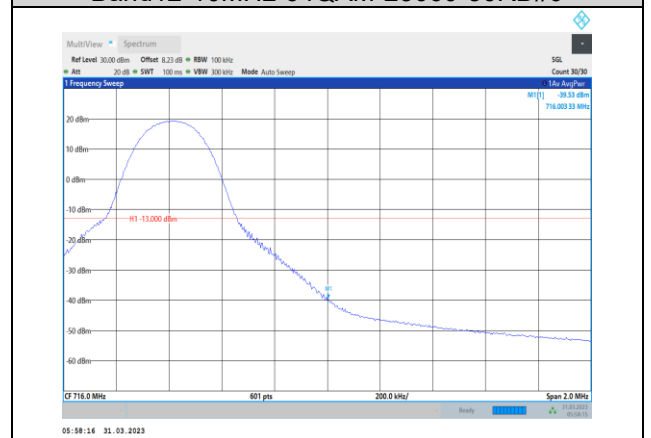

**Band12-10MHz-16QAM-23060-50RB#0**

Band12-10MHz-16QAM-23130-1RB#49

Band12-10MHz-64QAM-23060-50RB#0

Band12-10MHz-16QAM-23130-50RB#0

Band12-10MHz-64QAM-23130-1RB#49

Band12-10MHz-64QAM-23060-1RB#0

Band12-10MHz-64QAM-23130-50RB#0