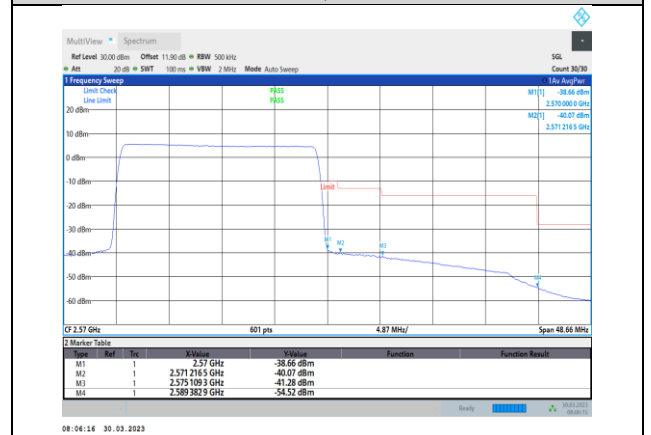

Band7-20MHz-64QAM-20850-100RB#0

Band7-20MHz-64QAM-21350-100RB#0