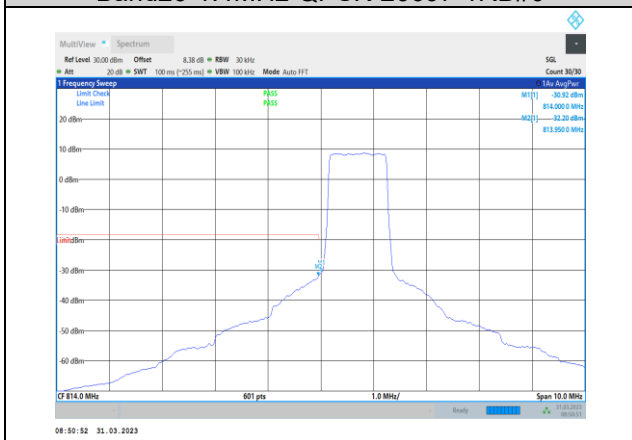

Band26-1.4MHz-QPSK-26697-1RB#0

Band26-1.4MHz-QPSK-26697-6RB#0