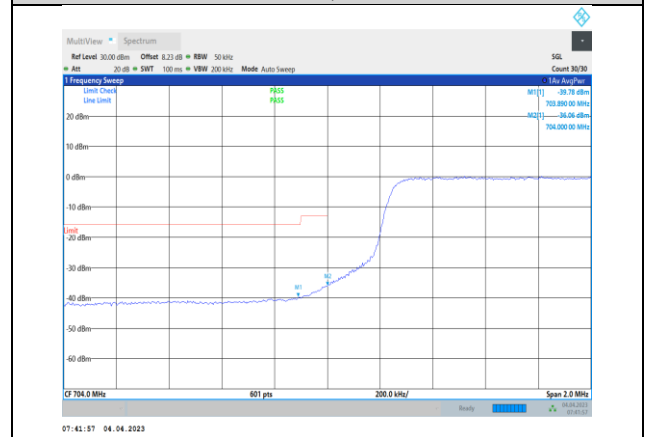

**Band17-5MHz-QPSK-23755-1RB#0**

**Band17-5MHz-QPSK-23825-25RB#0**

**Band17-5MHz-QPSK-23755-25RB#0**

**Band17-5MHz-16QAM-23755-1RB#0**

**Band17-5MHz-QPSK-23825-1RB#24**

**Band17-5MHz-16QAM-23755-25RB#0**

**Band17-5MHz-16QAM-23825-1RB#24**