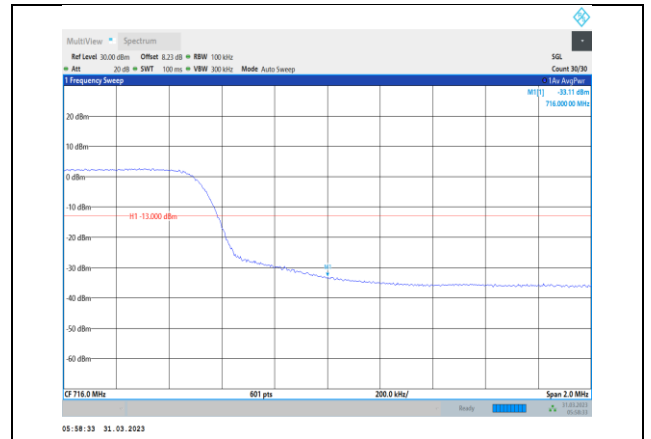

Band12-5MHz-64QAM-23155-25RB#0

Band12-10MHz-QPSK-23130-50RB#0