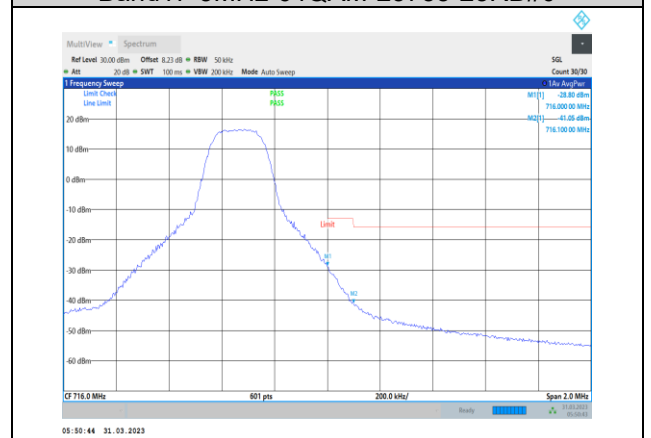

Band17-5MHz-64QAM-23755-25RB#0

Band17-5MHz-64QAM-23825-1RB#24