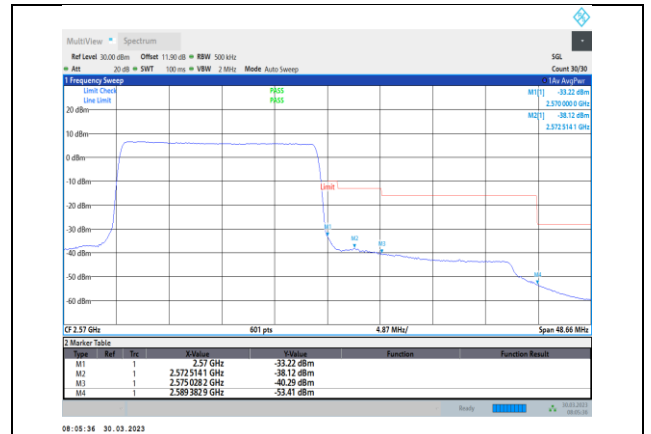

**Band7-15MHz-64QAM-20825-75RB#0**

**Band7-15MHz-16QAM-21375-75RB#0**

**Band7-15MHz-64QAM-20825-1RB#74**

**Band7-15MHz-64QAM-20825-1RB#0**

**Band7-15MHz-64QAM-21375-75RB#0**

Band7-20MHz-QPSK-20850-1RB#0

Band7-20MHz-QPSK-21350-100RB#0