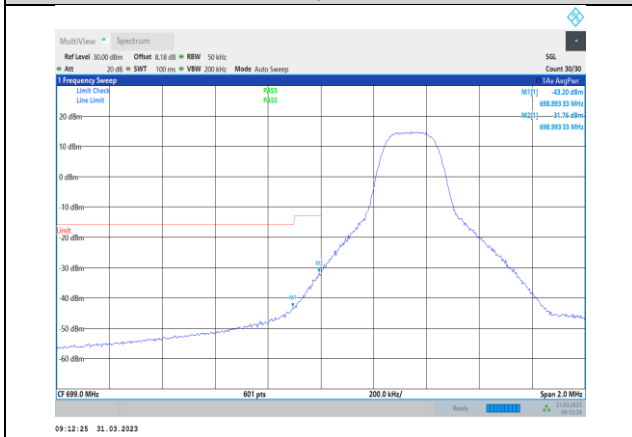

**Band12-5MHz-16QAM-23035-25RB#0**

**Band12-5MHz-16QAM-23155-1RB#24**

**Band12-5MHz-64QAM-23035-25RB#0**

**Band12-5MHz-16QAM-23155-25RB#0**

**Band12-5MHz-64QAM-23155-1RB#24**

**Band12-5MHz-64QAM-23035-1RB#0**