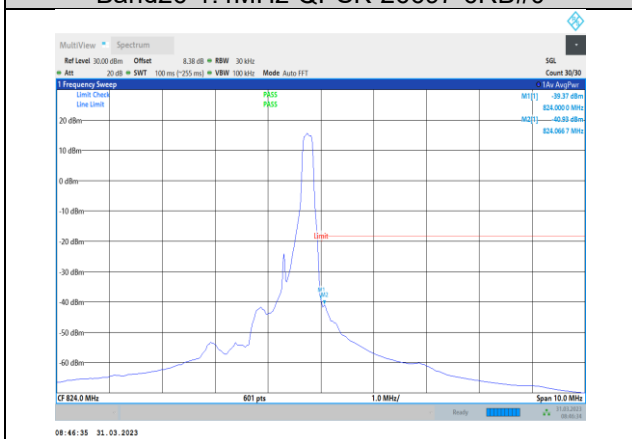

Band26-1.4MHz-QPSK-26697-6RB#0

Band26-1.4MHz-QPSK-26783-1RB#5