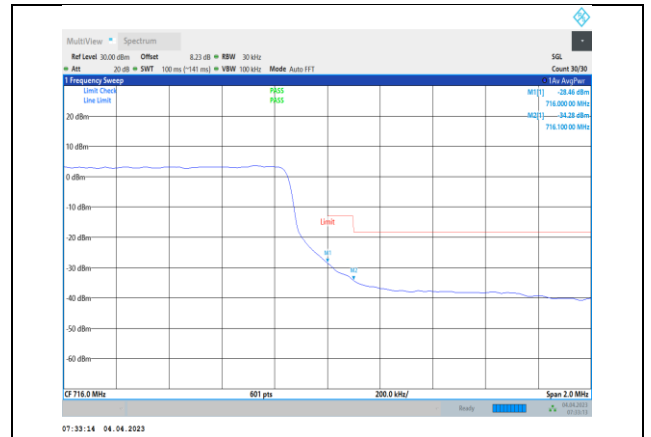

Band12-1.4MHz-64QAM-23173-6RB#0

Band12-3MHz-QPSK-23165-15RB#0