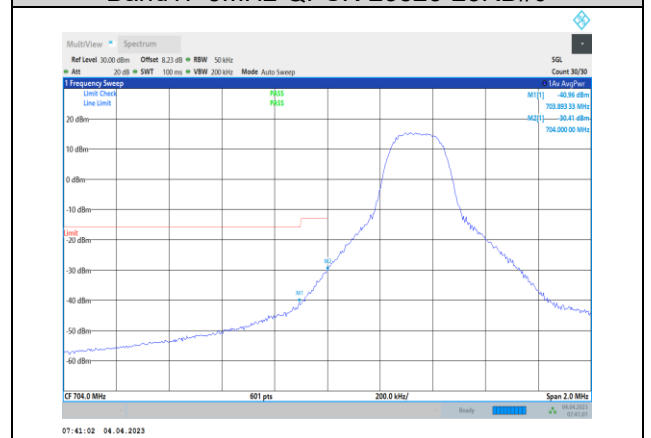

Band17-5MHz-QPSK-23825-25RB#0

Band17-5MHz-16QAM-23755-1RB#0