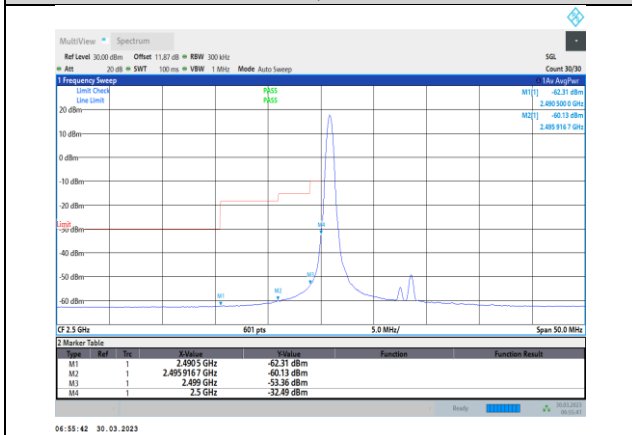

Band7-15MHz-16QAM-21375-75RB#0

Band7-15MHz-64QAM-20825-1RB#0