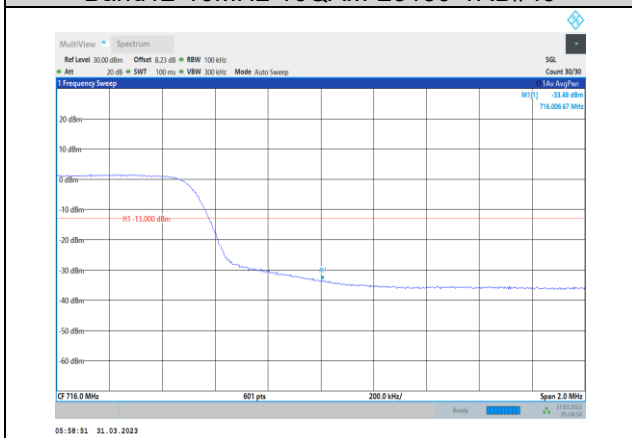

Band12-10MHz-16QAM-23130-1RB#49

Band12-10MHz-16QAM-23130-50RB#0