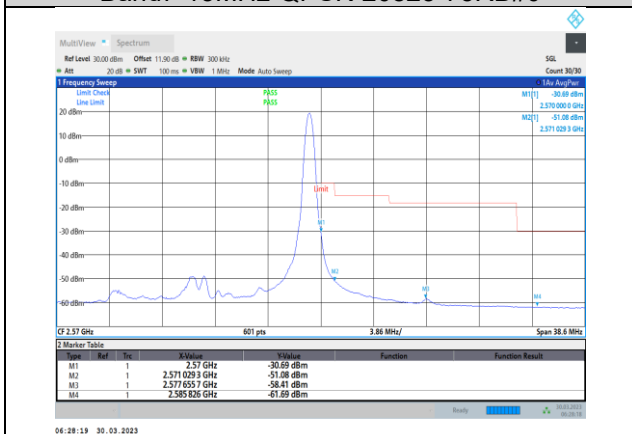

Band7-15MHz-QPSK-20825-1RB#0

Band7-15MHz-QPSK-21375-75RB#0

Band7-15MHz-QPSK-20825-75RB#0

Band7-15MHz-16QAM-20825-1RB#0

Band7-15MHz-QPSK-21375-1RB#74

Band7-15MHz-16QAM-20825-75RB#0

**Band7-15MHz-16QAM-21375-1RB#74**