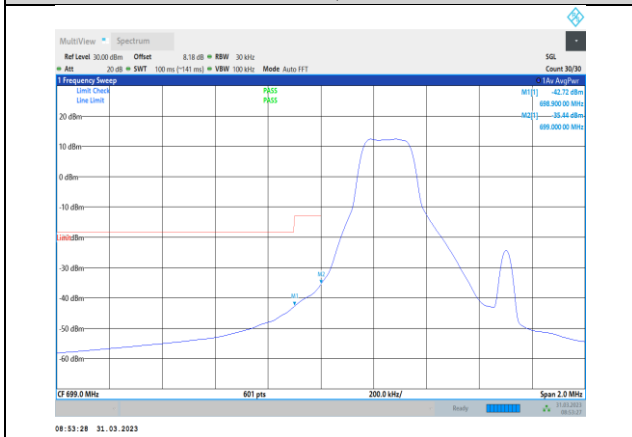

**Band12-1.4MHz-QPSK-23173-1RB#5**

**Band12-1.4MHz-16QAM-23017-6RB#0**

**Band12-1.4MHz-16QAM-23173-1RB#5**

**Band12-1.4MHz-64QAM-23017-6RB#0**

**Band12-1.4MHz-16QAM-23173-6RB#0**

**Band12-1.4MHz-64QAM-23173-1RB#5**