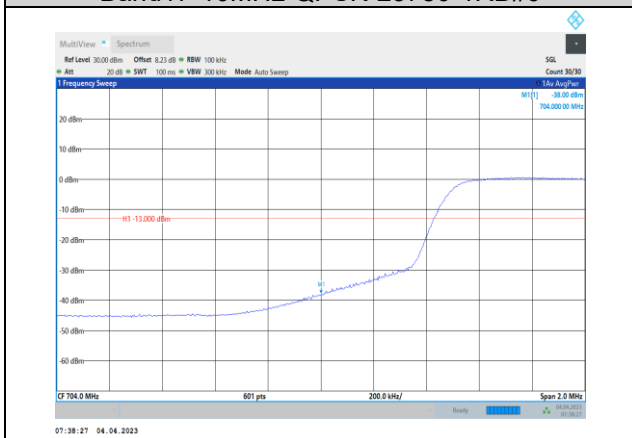

Band17-10MHz-QPSK-23780-1RB#0

Band17-10MHz-QPSK-23780-50RB#0