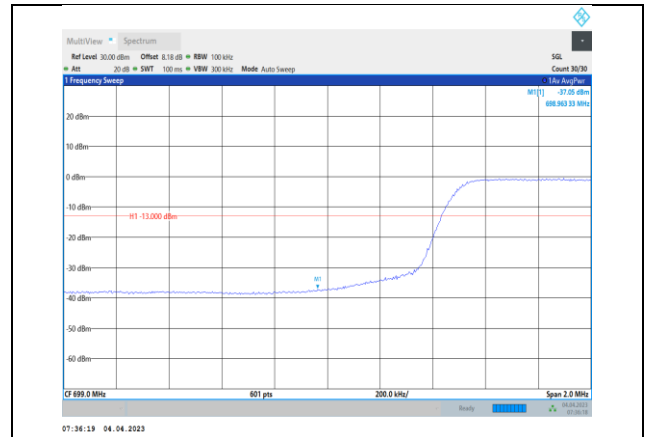

Band12-10MHz-16QAM-23060-50RB#0

Band12-10MHz-64QAM-23060-50RB#0