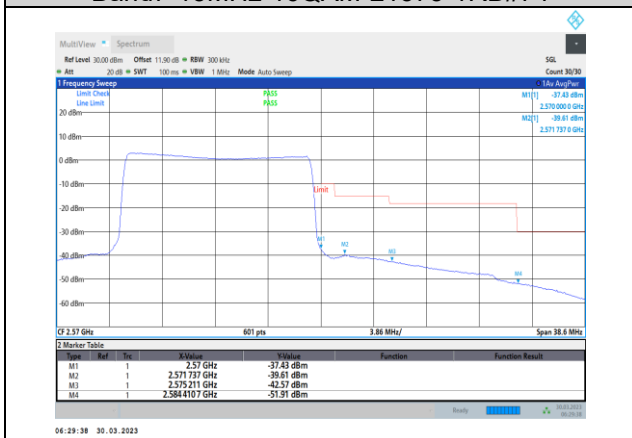

Band7-15MHz-16QAM-21375-1RB#74

Band7-15MHz-16QAM-21375-75RB#0