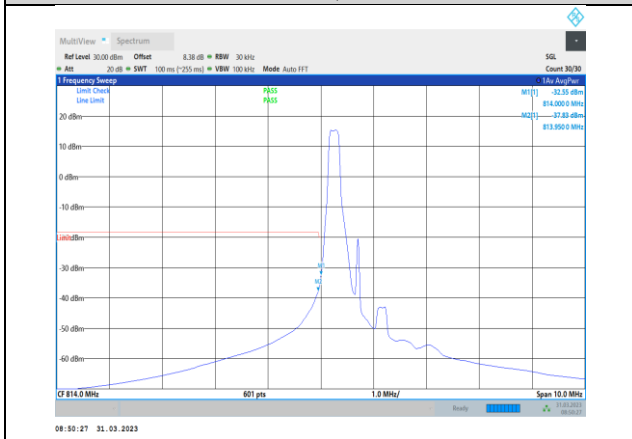

Band26-1.4MHz-16QAM-26783-6RB#0

Band26-1.4MHz-64QAM-26697-1RB#0