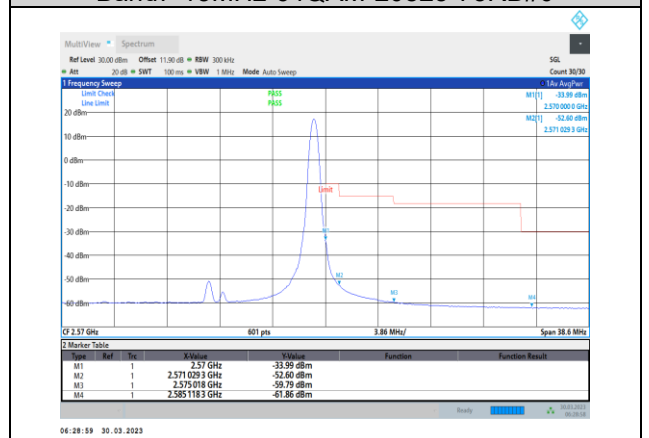

Band7-15MHz-64QAM-20825-75RB#0

Band7-15MHz-64QAM-20825-1RB#74