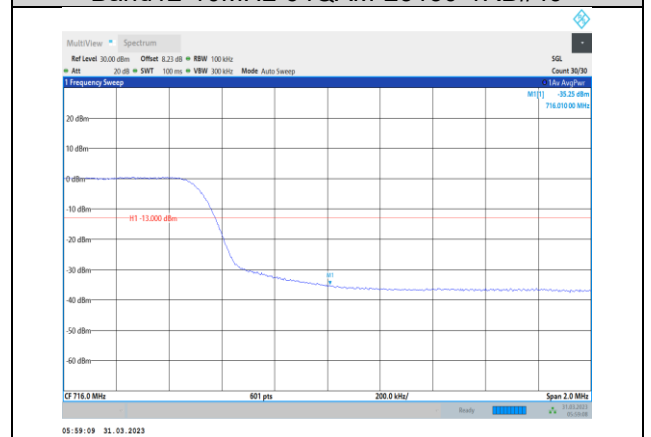

**Band12-10MHz-16QAM-23060-50RB#0**

Band12-10MHz-16QAM-23130-1RB#49

Band12-10MHz-64QAM-23060-50RB#0

Band12-10MHz-16QAM-23130-50RB#0

Band12-10MHz-64QAM-23130-1RB#49

Band12-10MHz-64QAM-23060-1RB#0

Band12-10MHz-64QAM-23130-50RB#0