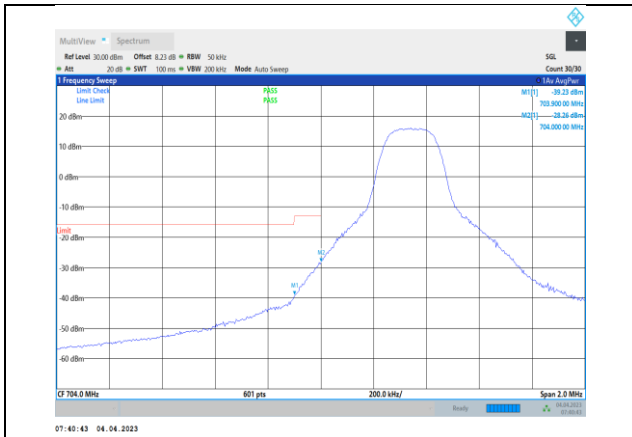

**Band12-10MHz-16QAM-23060-50RB#0**

Band12-10MHz-16QAM-23130-1RB#49

Band12-10MHz-64QAM-23060-50RB#0

Band12-10MHz-16QAM-23130-50RB#0

Band12-10MHz-64QAM-23130-1RB#49

Band12-10MHz-64QAM-23060-1RB#0

Band12-10MHz-64QAM-23130-50RB#0