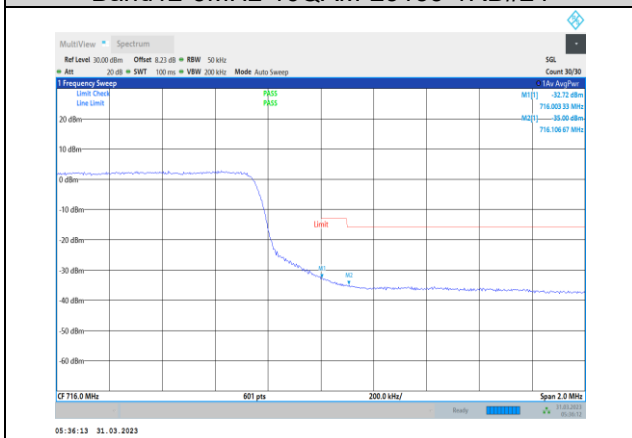

Band12-5MHz-16QAM-23155-1RB#24

Band12-5MHz-16QAM-23155-25RB#0