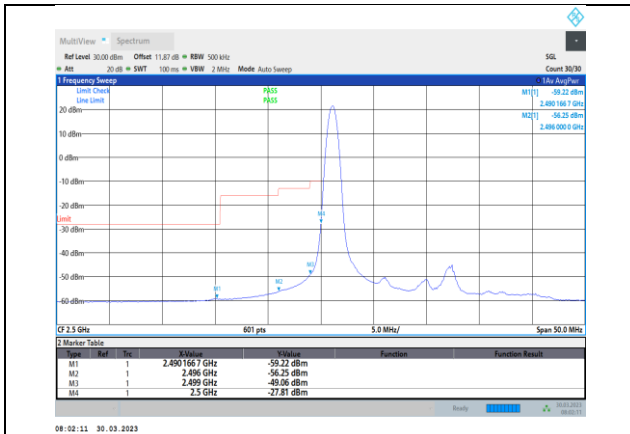

**Band7-15MHz-64QAM-20825-75RB#0**

**Band7-15MHz-16QAM-21375-75RB#0**

**Band7-15MHz-64QAM-20825-1RB#74**

**Band7-15MHz-64QAM-20825-1RB#0**

**Band7-15MHz-64QAM-21375-75RB#0**

Band7-20MHz-QPSK-20850-1RB#0

Band7-20MHz-QPSK-21350-100RB#0