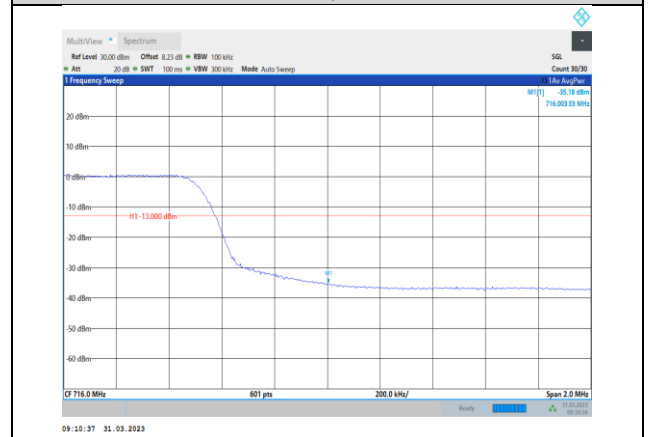

**Band17-10MHz-64QAM-23780-50RB#0**

**Band17-10MHz-16QAM-23800-50RB#0**

**Band17-10MHz-64QAM-23800-1RB#49**

**Band17-10MHz-64QAM-23780-1RB#0**

**Band17-10MHz-64QAM-23800-50RB#0**

**Band26-1.4MHz-QPSK-26697-1RB#0**