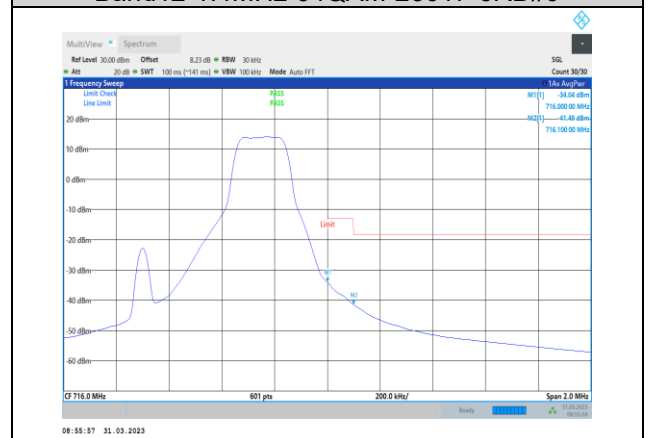

**Band12-1.4MHz-QPSK-23173-1RB#5**

**Band12-1.4MHz-16QAM-23017-6RB#0**

**Band12-1.4MHz-16QAM-23173-1RB#5**

**Band12-1.4MHz-64QAM-23017-6RB#0**

**Band12-1.4MHz-16QAM-23173-6RB#0**

**Band12-1.4MHz-64QAM-23173-1RB#5**