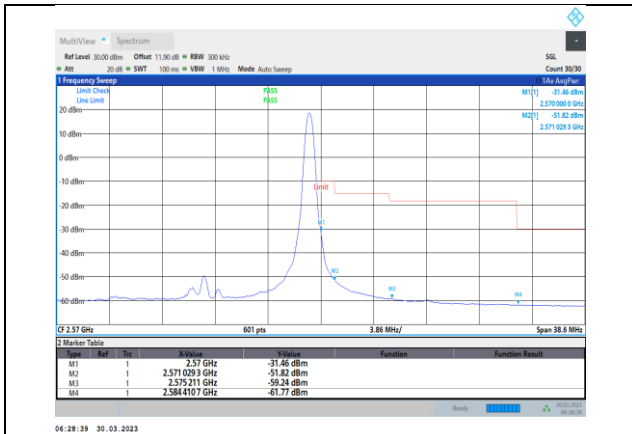

Band7-15MHz-QPSK-20825-1RB#0

Band7-15MHz-QPSK-21375-75RB#0

Band7-15MHz-QPSK-20825-75RB#0

Band7-15MHz-16QAM-20825-1RB#0

Band7-15MHz-QPSK-21375-1RB#74

Band7-15MHz-16QAM-20825-75RB#0

**Band7-15MHz-16QAM-21375-1RB#74**