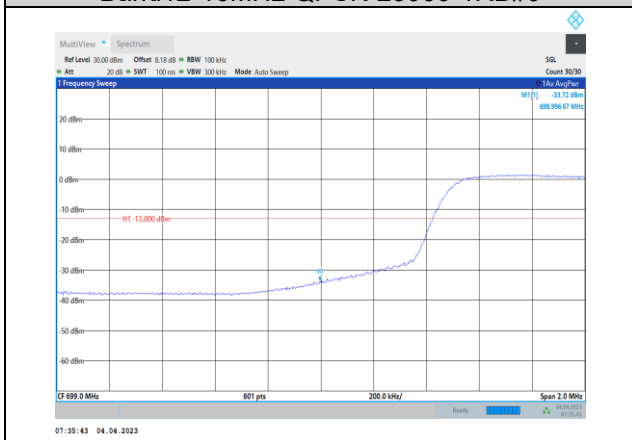

Band12-10MHz-QPSK-23060-1RB#0

Band12-10MHz-QPSK-23060-50RB#0