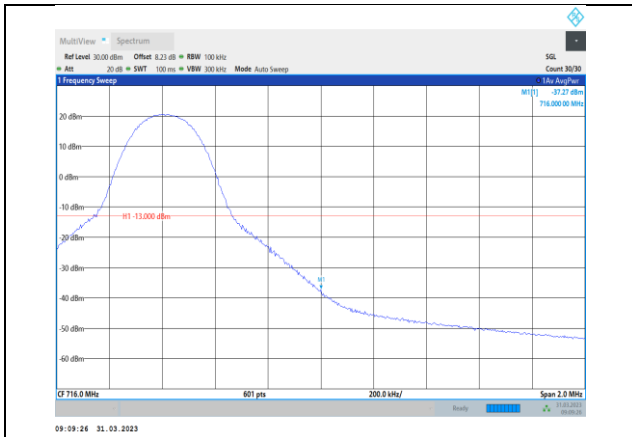

**Band17-10MHz-QPSK-23800-50RB#0**

**Band17-10MHz-QPSK-23780-50RB#0**

**Band17-10MHz-16QAM-23780-1RB#0**

**Band17-10MHz-QPSK-23800-1RB#49**

**Band17-10MHz-16QAM-23780-50RB#0**

**Band17-10MHz-16QAM-23800-1RB#49**