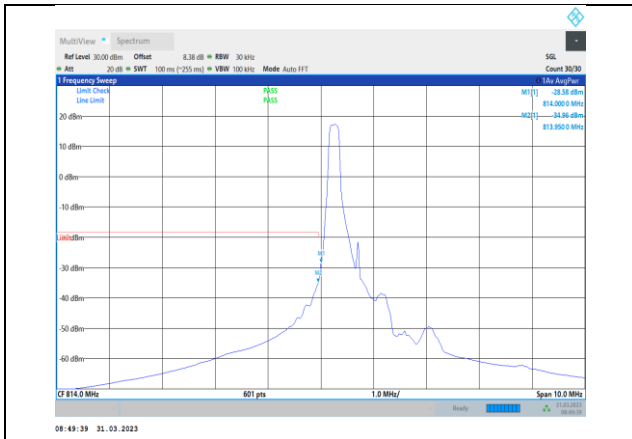

**Band17-10MHz-64QAM-23780-50RB#0**

**Band17-10MHz-16QAM-23800-50RB#0**

**Band17-10MHz-64QAM-23800-1RB#49**

**Band17-10MHz-64QAM-23780-1RB#0**

**Band17-10MHz-64QAM-23800-50RB#0**

**Band26-1.4MHz-QPSK-26697-1RB#0**