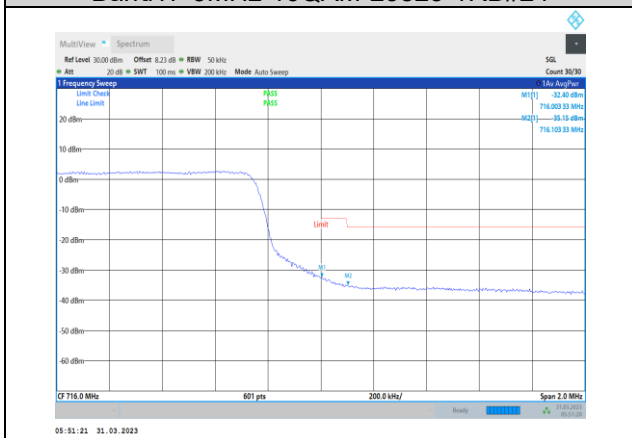

Band17-5MHz-16QAM-23825-1RB#24

Band17-5MHz-16QAM-23825-25RB#0