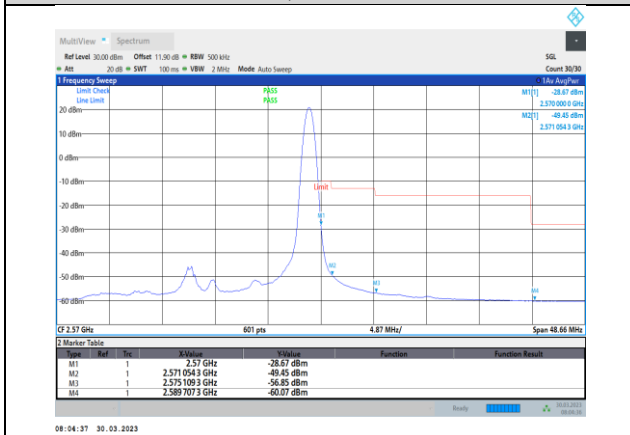

Band7-20MHz-QPSK-20850-100RB#0

Band7-20MHz-QPSK-21350-1RB#99