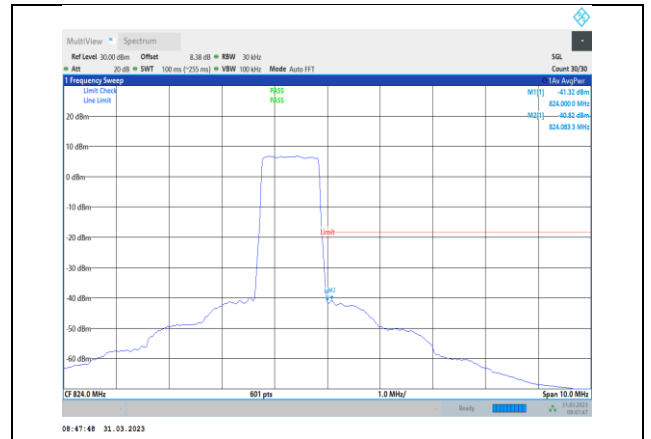

**Band17-10MHz-64QAM-23780-50RB#0**

**Band17-10MHz-16QAM-23800-50RB#0**

**Band17-10MHz-64QAM-23800-1RB#49**

**Band17-10MHz-64QAM-23780-1RB#0**

**Band17-10MHz-64QAM-23800-50RB#0**

**Band26-1.4MHz-QPSK-26697-1RB#0**