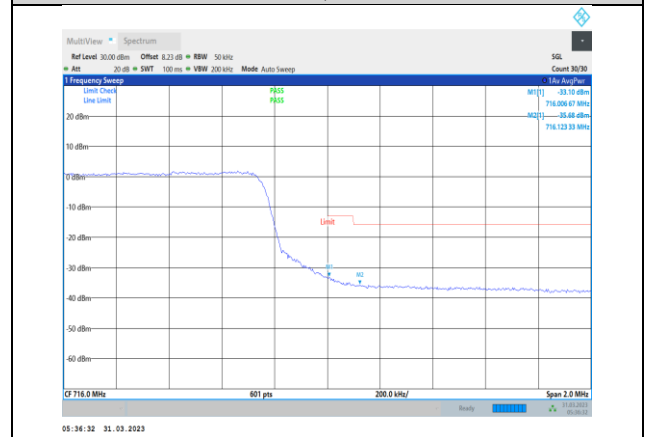

**Band12-5MHz-16QAM-23035-25RB#0**

**Band12-5MHz-16QAM-23155-1RB#24**

**Band12-5MHz-64QAM-23035-25RB#0**

**Band12-5MHz-16QAM-23155-25RB#0**

**Band12-5MHz-64QAM-23155-1RB#24**

**Band12-5MHz-64QAM-23035-1RB#0**