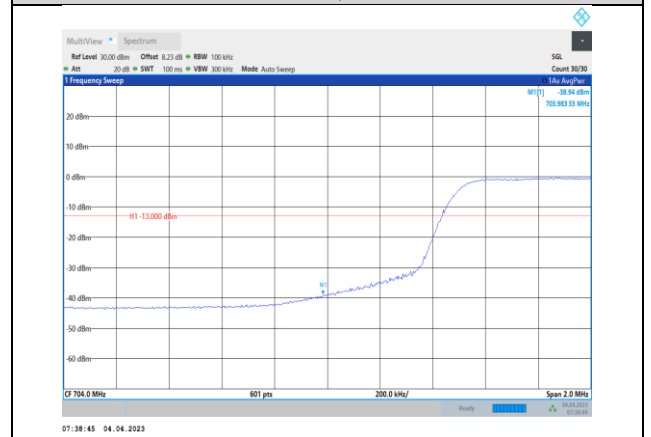

**Band17-10MHz-QPSK-23800-50RB#0**

**Band17-10MHz-QPSK-23780-50RB#0**

**Band17-10MHz-16QAM-23780-1RB#0**

**Band17-10MHz-QPSK-23800-1RB#49**

**Band17-10MHz-16QAM-23780-50RB#0**

**Band17-10MHz-16QAM-23800-1RB#49**