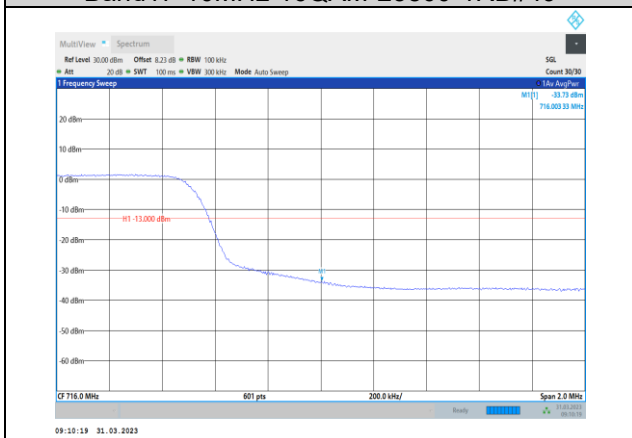

Band17-10MHz-16QAM-23800-1RB#49

Band17-10MHz-16QAM-23800-50RB#0