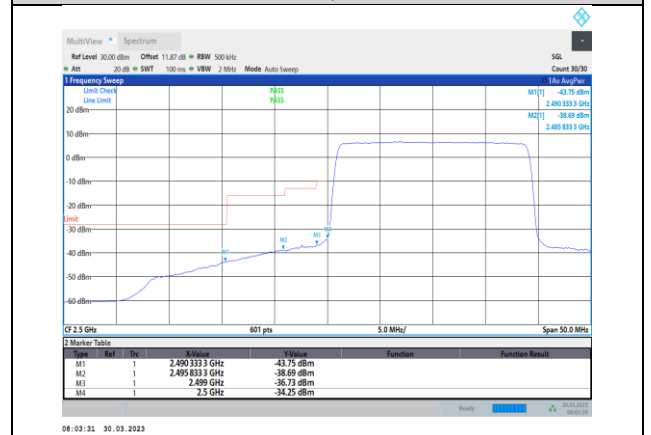

Band7-20MHz-16QAM-20850-1RB#0

Band7-20MHz-16QAM-20850-100RB#0