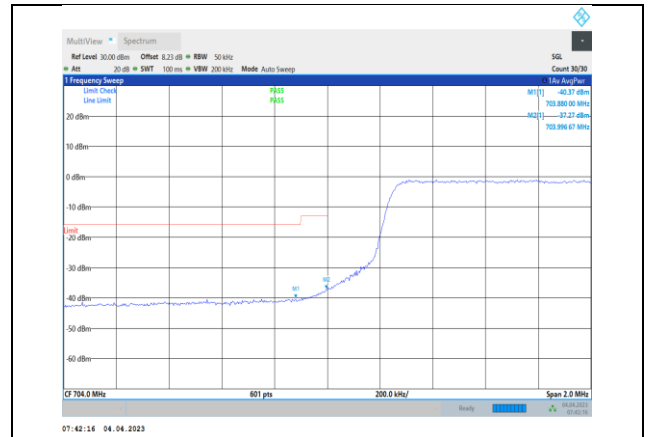

**Band17-5MHz-QPSK-23755-1RB#0**

**Band17-5MHz-QPSK-23825-25RB#0**

**Band17-5MHz-QPSK-23755-25RB#0**

**Band17-5MHz-16QAM-23755-1RB#0**

**Band17-5MHz-QPSK-23825-1RB#24**

**Band17-5MHz-16QAM-23755-25RB#0**

**Band17-5MHz-16QAM-23825-1RB#24**