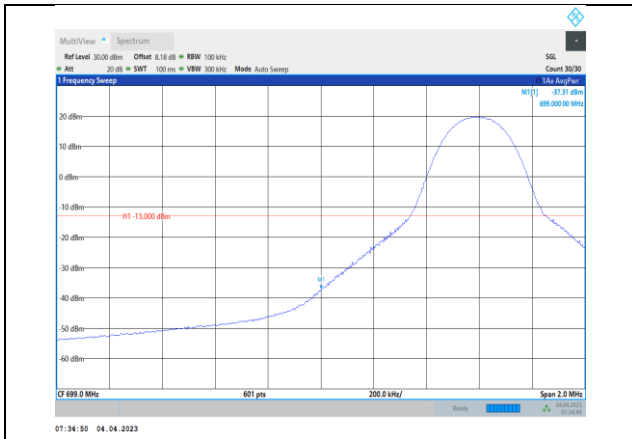

Band12-5MHz-64QAM-23035-1RB#0

Band12-10MHz-QPSK-23060-1RB#0