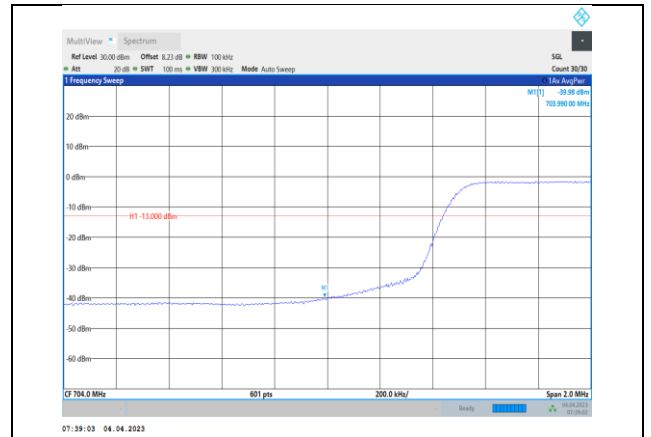

**Band17-10MHz-QPSK-23800-50RB#0**

**Band17-10MHz-QPSK-23780-50RB#0**

**Band17-10MHz-16QAM-23780-1RB#0**

**Band17-10MHz-QPSK-23800-1RB#49**

**Band17-10MHz-16QAM-23780-50RB#0**

**Band17-10MHz-16QAM-23800-1RB#49**