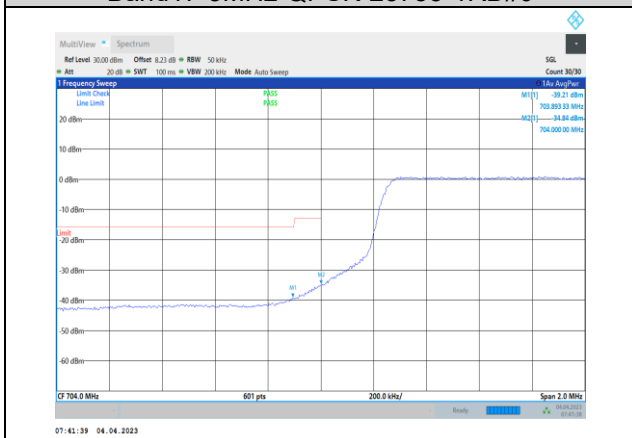

Band17-5MHz-QPSK-23755-1RB#0

Band17-5MHz-QPSK-23755-25RB#0