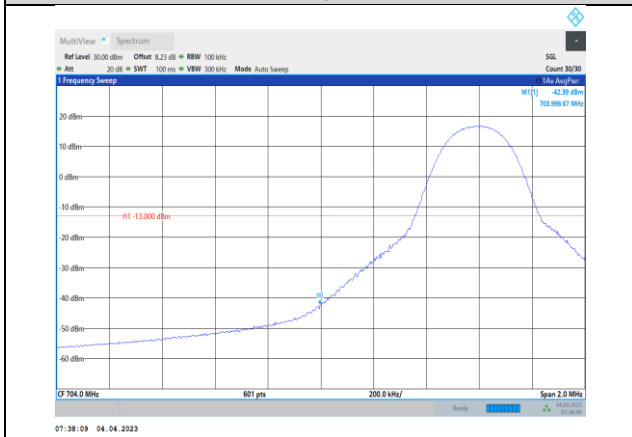

Band17-10MHz-16QAM-23800-50RB#0

Band17-10MHz-64QAM-23780-1RB#0