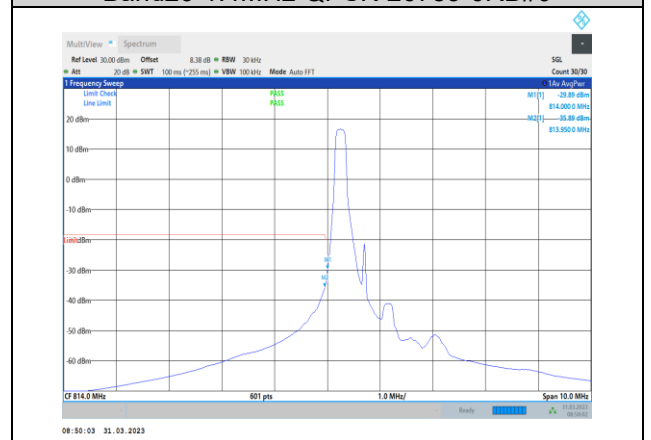

Band26-1.4MHz-QPSK-26783-6RB#0

Band26-1.4MHz-16QAM-26697-1RB#0