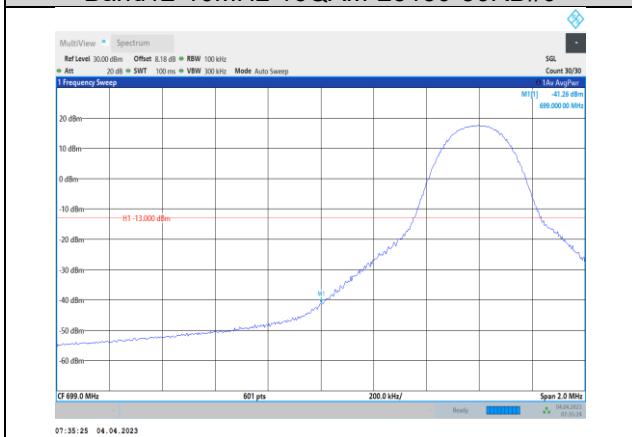

**Band12-10MHz-16QAM-23060-50RB#0**

Band12-10MHz-16QAM-23130-1RB#49

Band12-10MHz-64QAM-23060-50RB#0

Band12-10MHz-16QAM-23130-50RB#0

Band12-10MHz-64QAM-23130-1RB#49

Band12-10MHz-64QAM-23060-1RB#0

Band12-10MHz-64QAM-23130-50RB#0