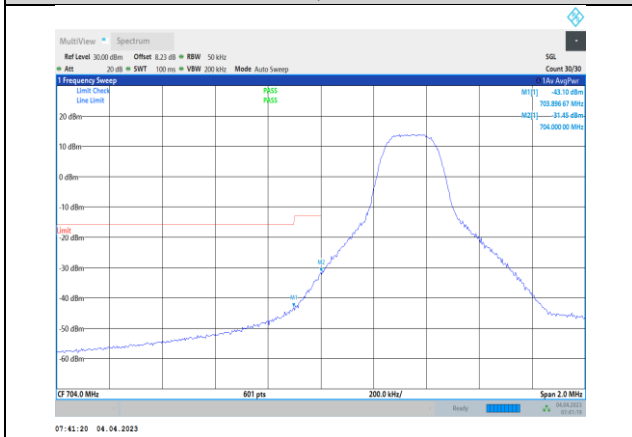

Band17-5MHz-16QAM-23825-25RB#0

Band17-5MHz-64QAM-23755-1RB#0