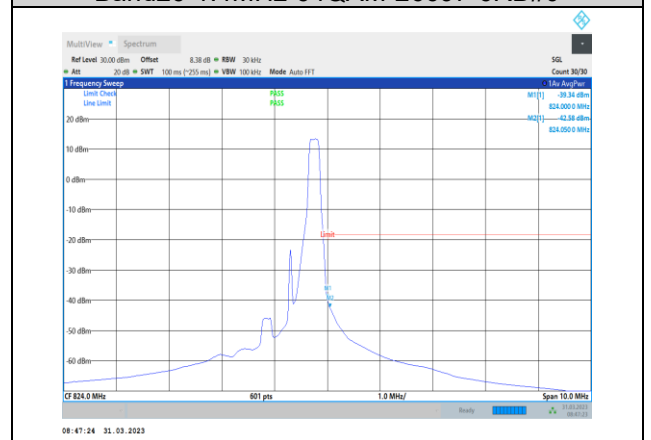

Band26-1.4MHz-64QAM-26697-6RB#0

Band26-1.4MHz-64QAM-26783-1RB#5