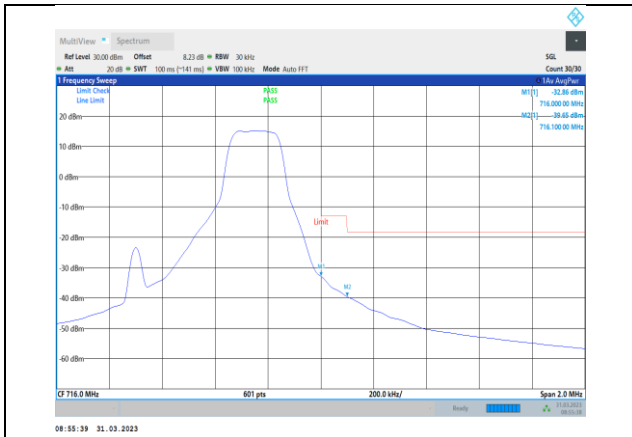

Band12-1.4MHz-QPSK-23173-1RB#5

Band12-1.4MHz-16QAM-23173-1RB#5