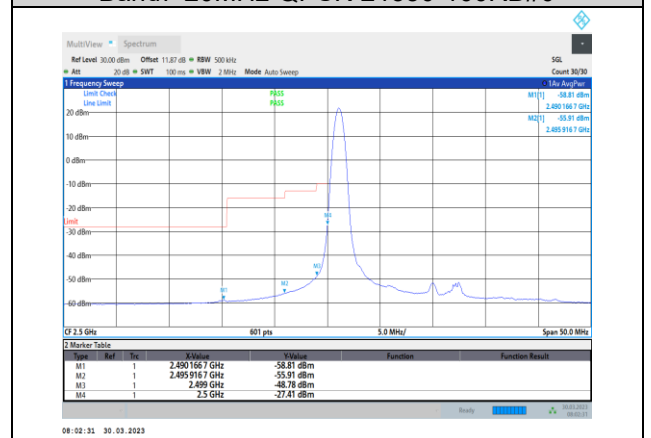

Band7-20MHz-QPSK-21350-100RB#0

Band7-20MHz-16QAM-20850-1RB#0