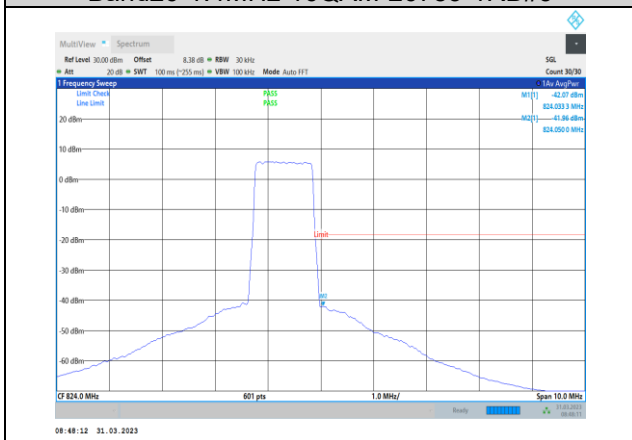

Band26-1.4MHz-16QAM-26783-1RB#5

Band26-1.4MHz-16QAM-26783-6RB#0