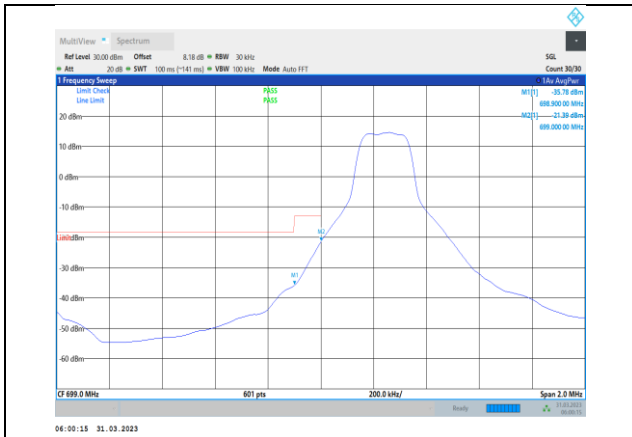

Band12-1.4MHz-64QAM-23017-1RB#0

Band12-3MHz-QPSK-23025-1RB#0