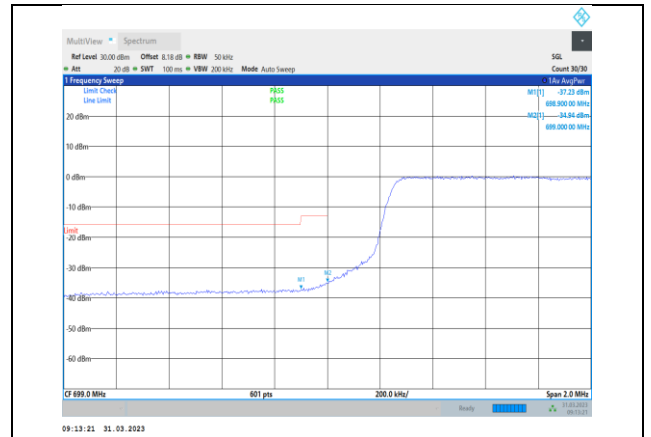

Band12-5MHz-16QAM-23035-25RB#0

Band12-5MHz-64QAM-23035-25RB#0