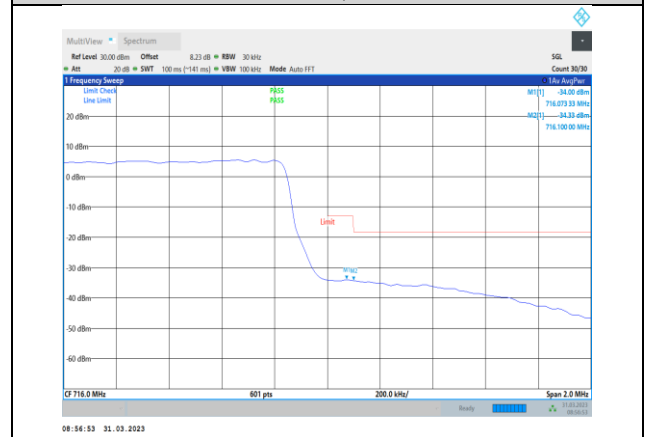

Band12-1.4MHz-64QAM-23173-1RB#5

Band12-1.4MHz-64QAM-23173-6RB#0