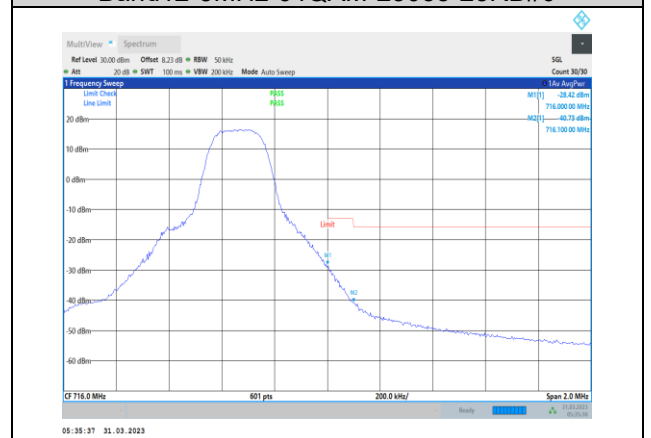

**Band12-5MHz-16QAM-23035-25RB#0**

**Band12-5MHz-16QAM-23155-1RB#24**

**Band12-5MHz-64QAM-23035-25RB#0**

**Band12-5MHz-16QAM-23155-25RB#0**

**Band12-5MHz-64QAM-23155-1RB#24**

**Band12-5MHz-64QAM-23035-1RB#0**