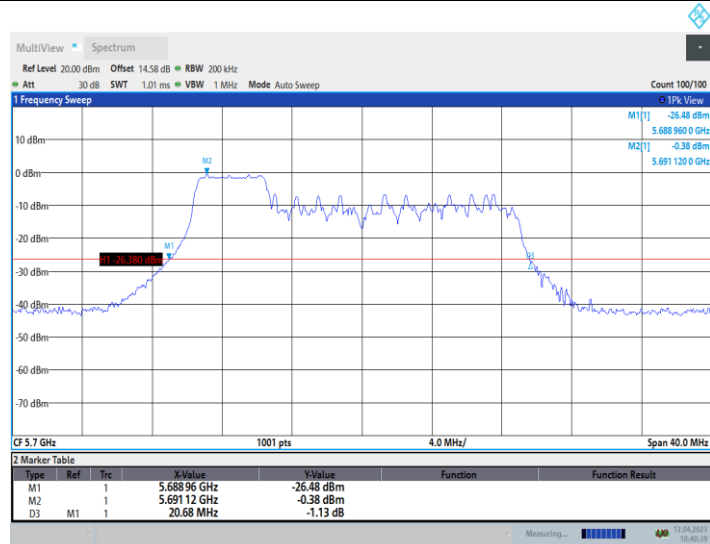

11AX20\_Ant10\_5600\_52Tone\_RU37

11AX20\_Ant10\_5600\_106Tone\_RU53

11AX20\_Ant10\_5700\_26Tone\_RU

10:39:16 12.04.2023

11AX20\_Ant10\_5700\_52Tone\_RU37

10:40:40 12.04.2023

11AX20\_Ant10\_5700\_106Tone\_RU53