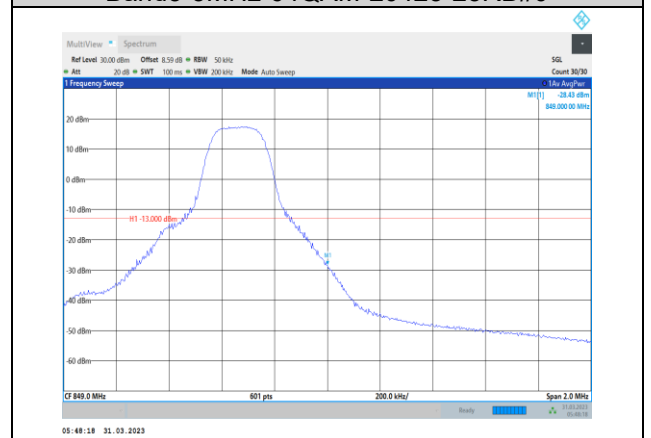

Band5-5MHz-16QAM-20425-25RB#0

Band5-5MHz-16QAM-20625-1RB#24

Band5-5MHz-64QAM-20425-25RB#0

Band5-5MHz-16QAM-20625-25RB#0

Band5-5MHz-64QAM-20625-1RB#24

Band5-5MHz-64QAM-20425-1RB#0

Band5-5MHz-64QAM-20625-25RB#0