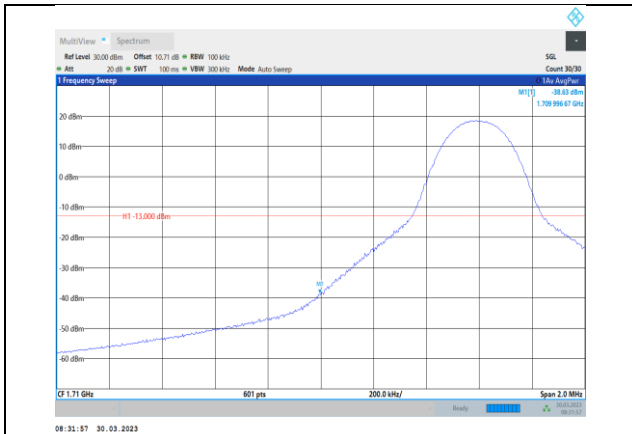

Band4-5MHz-16QAM-20375-1RB#24

Band4-5MHz-64QAM-19975-25RB#0

Band4-5MHz-16QAM-20375-25RB#0

Band4-5MHz-64QAM-20375-1RB#24

Band4-5MHz-64QAM-19975-1RB#0

Band4-5MHz-64QAM-20375-25RB#0

Band4-10MHz-QPSK-20000-1RB#0