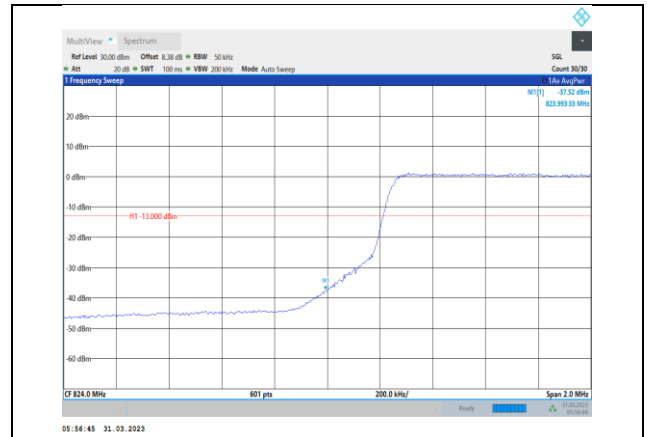

Band5-5MHz-16QAM-20425-25RB#0

Band5-5MHz-64QAM-20425-25RB#0