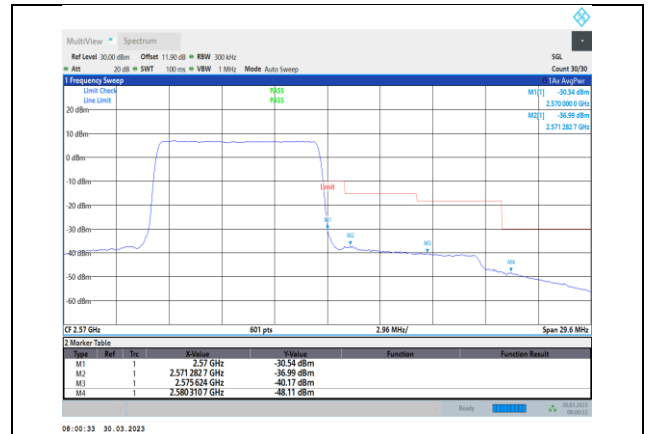

Band7-5MHz-64QAM-20775-25RB#0

Band7-5MHz-64QAM-20775-1RB#0

Band7-5MHz-64QAM-21425-25RB#0

Band7-10MHz-QPSK-20800-1RB#0

Band7-10MHz-QPSK-21400-50RB#0

Band7-10MHz-QPSK-20800-50RB#0

Band7-10MHz-16QAM-20800-1RB#0