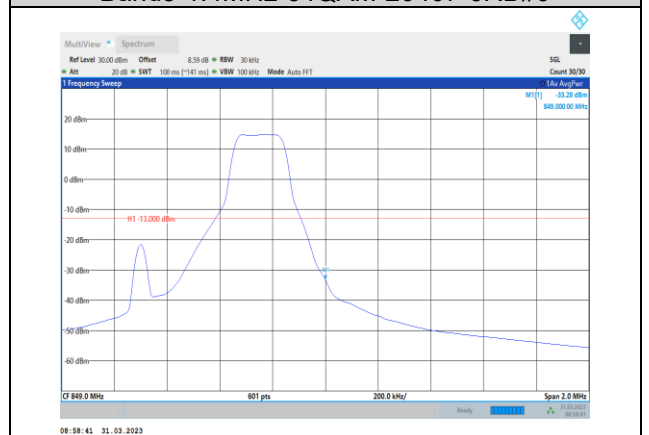

Band5-1.4MHz-64QAM-20407-6RB#0

Band5-1.4MHz-64QAM-20643-1RB#5