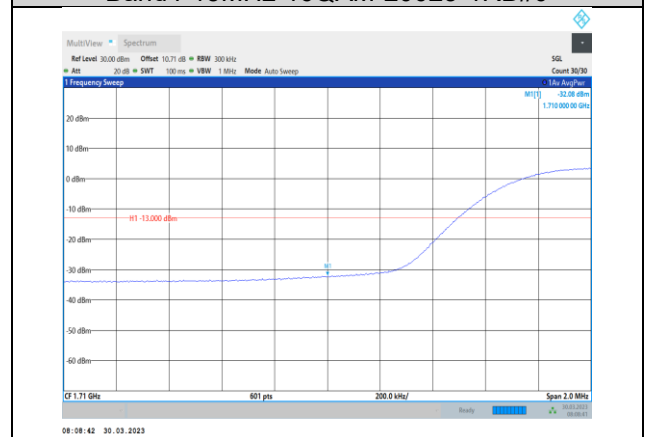

Band4-15MHz-16QAM-20025-1RB#0

Band4-15MHz-16QAM-20025-75RB#0