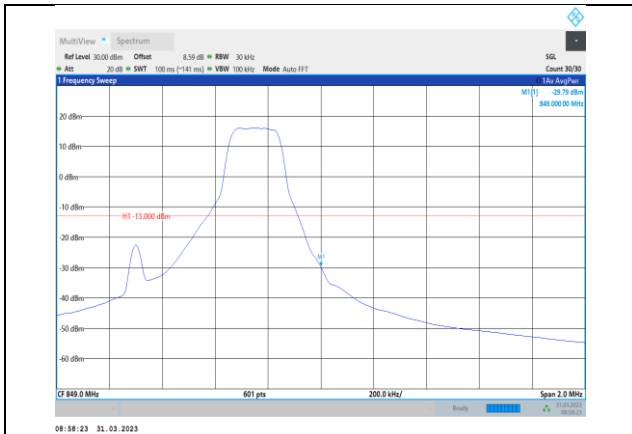

Band5-1.4MHz-QPSK-20407-1RB#0

Band5-1.4MHz-QPSK-20643-6RB#0

Band5-1.4MHz-QPSK-20407-6RB#0

Band5-1.4MHz-16QAM-20407-1RB#0

Band5-1.4MHz-QPSK-20643-1RB#5

Band5-1.4MHz-16QAM-20407-6RB#0

Band5-1.4MHz-16QAM-20643-1RB#5