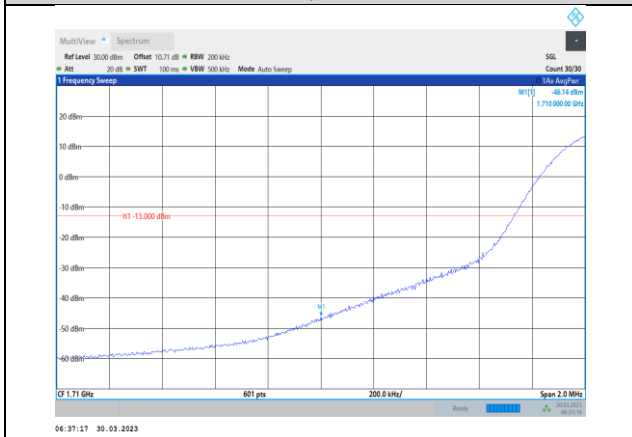

Band4-20MHz-16QAM-20050-100RB#0

Band4-20MHz-16QAM-20300-1RB#99

Band4-20MHz-64QAM-20050-100RB#0

Band4-20MHz-16QAM-20300-100RB#0

Band4-20MHz-64QAM-20300-1RB#99

Band4-20MHz-64QAM-20050-1RB#0

Band4-20MHz-64QAM-20300-100RB#0