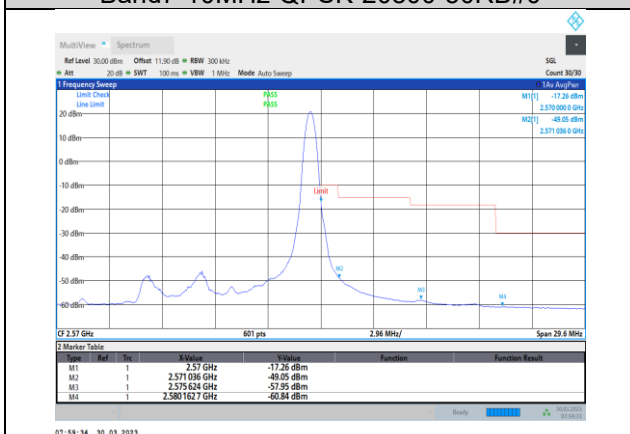

Band7-5MHz-64QAM-20775-25RB#0

Band7-5MHz-64QAM-20775-1RB#0

Band7-5MHz-64QAM-21425-25RB#0

Band7-10MHz-QPSK-20800-1RB#0

Band7-10MHz-QPSK-21400-50RB#0

Band7-10MHz-QPSK-20800-50RB#0

Band7-10MHz-16QAM-20800-1RB#0