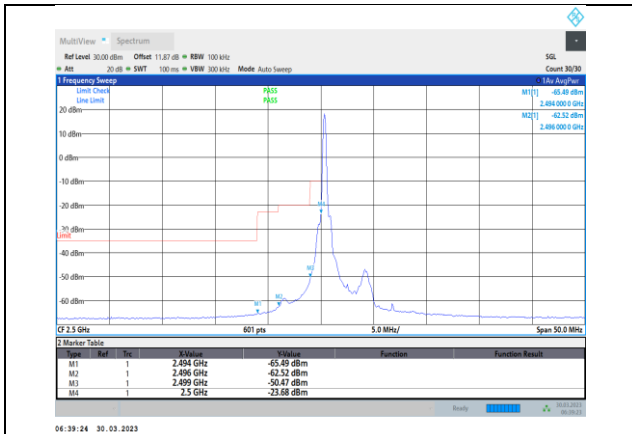

Band5-10MHz-64QAM-20450-50RB#0

Band5-10MHz-16QAM-20600-50RB#0

Band5-10MHz-64QAM-20600-1RB#49

Band5-10MHz-64QAM-20450-1RB#0

Band5-10MHz-64QAM-20600-50RB#0

Band7-5MHz-QPSK-20775-1RB#0

Band7-5MHz-QPSK-21425-25RB#0