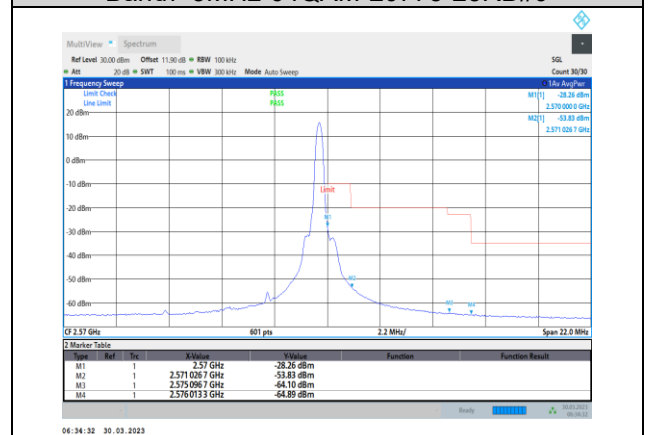

Band7-5MHz-QPSK-20775-25RB#0

Band7-5MHz-16QAM-20775-1RB#0

Band7-5MHz-QPSK-21425-1RB#24

Band7-5MHz-16QAM-20775-25RB#0

Band7-5MHz-16QAM-21425-1RB#24

Band7-5MHz-64QAM-20775-25RB#0

Band7-5MHz-16QAM-21425-25RB#0