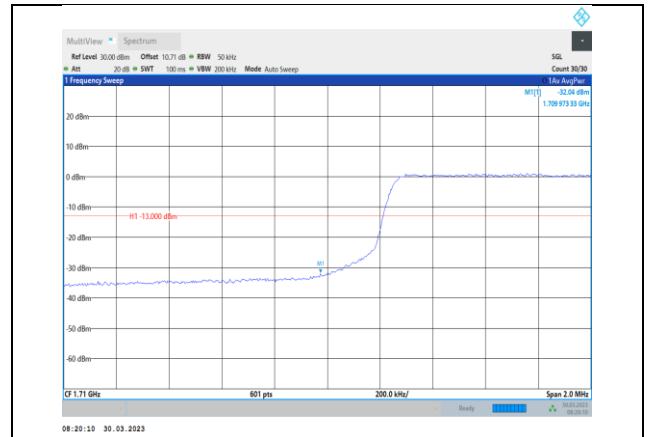

Band4-5MHz-16QAM-19975-25RB#0

Band4-5MHz-64QAM-19975-25RB#0