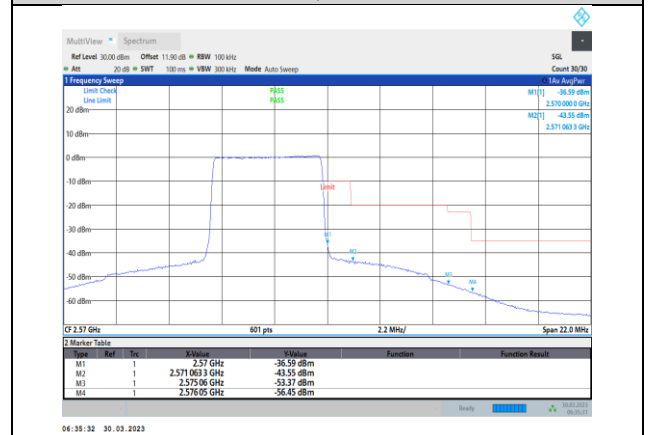

Band7-5MHz-64QAM-20775-25RB#0

Band7-5MHz-64QAM-21425-25RB#0