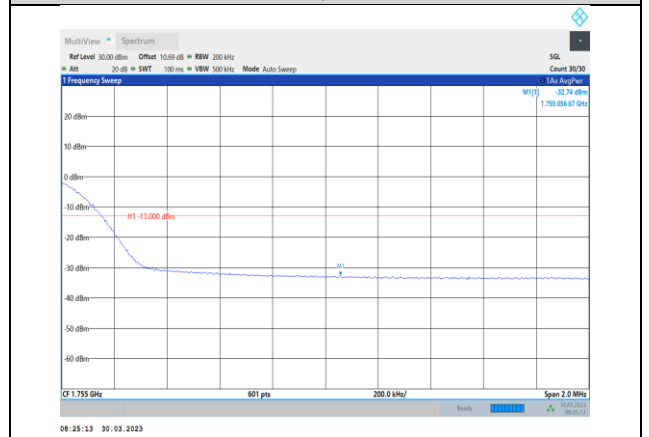

Band4-20MHz-16QAM-20050-100RB#0

Band4-20MHz-16QAM-20300-1RB#99

Band4-20MHz-64QAM-20050-100RB#0

Band4-20MHz-16QAM-20300-100RB#0

Band4-20MHz-64QAM-20300-1RB#99

Band4-20MHz-64QAM-20050-1RB#0

Band4-20MHz-64QAM-20300-100RB#0