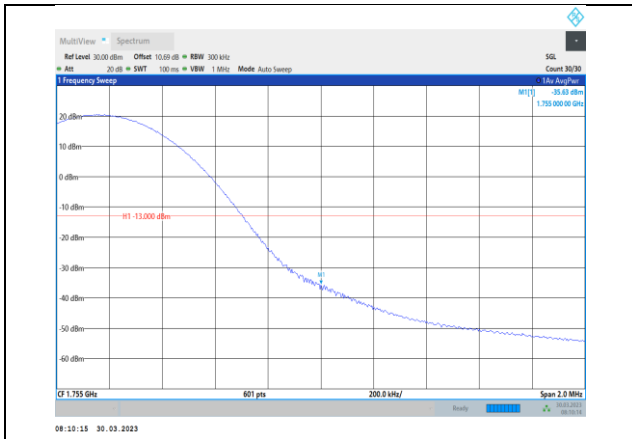

Band4-15MHz-QPSK-20325-1RB#74

Band4-15MHz-16QAM-20325-1RB#74