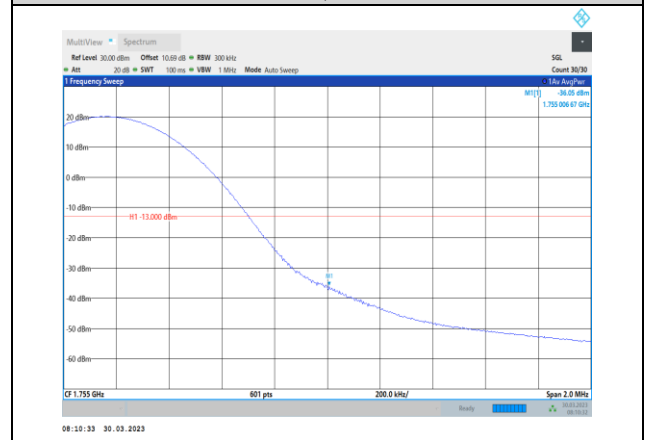

Band4-15MHz-16QAM-20025-1RB#0

Band4-15MHz-QPSK-20325-1RB#74

Band4-15MHz-16QAM-20025-75RB#0

Band4-15MHz-16QAM-20325-1RB#74

Band4-15MHz-64QAM-20025-75RB#0

Band4-15MHz-16QAM-20325-75RB#0

Band4-15MHz-64QAM-20325-1RB#74