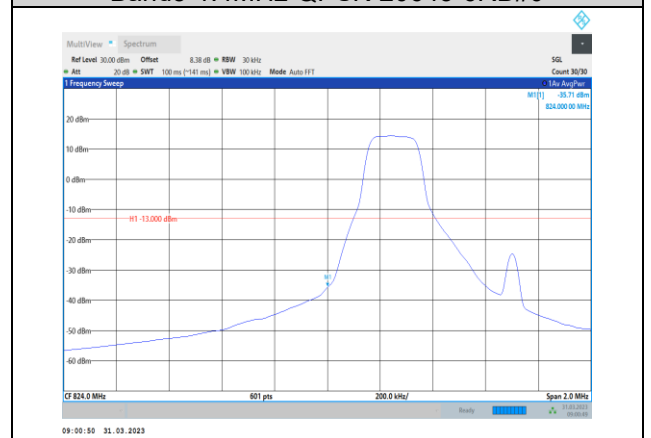

Band5-1.4MHz-QPSK-20643-6RB#0

Band5-1.4MHz-16QAM-20407-1RB#0