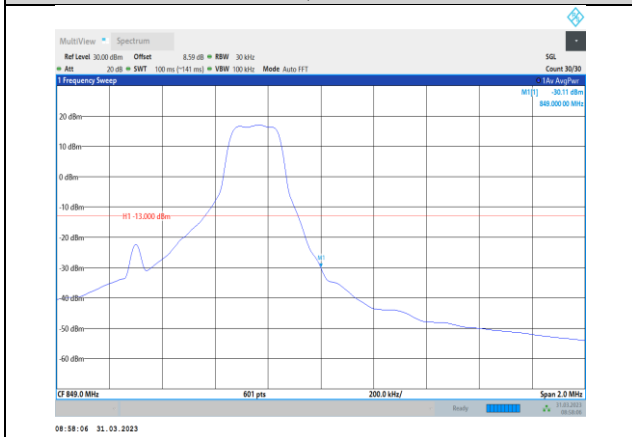

Band5-1.4MHz-QPSK-20407-1RB#0

Band5-1.4MHz-QPSK-20643-6RB#0

Band5-1.4MHz-QPSK-20407-6RB#0

Band5-1.4MHz-16QAM-20407-1RB#0

Band5-1.4MHz-QPSK-20643-1RB#5

Band5-1.4MHz-16QAM-20407-6RB#0

Band5-1.4MHz-16QAM-20643-1RB#5