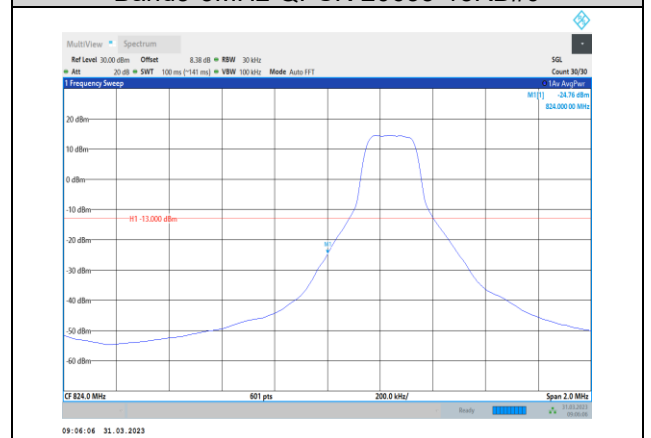

Band5-3MHz-QPSK-20635-15RB#0

Band5-3MHz-16QAM-20415-1RB#0