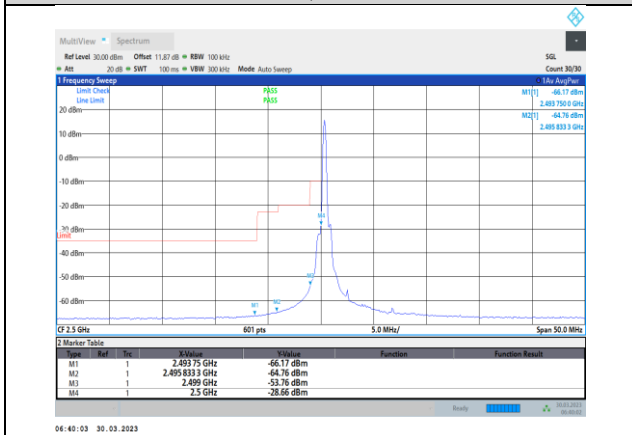

Band7-5MHz-16QAM-21425-25RB#0

Band7-5MHz-64QAM-20775-1RB#0