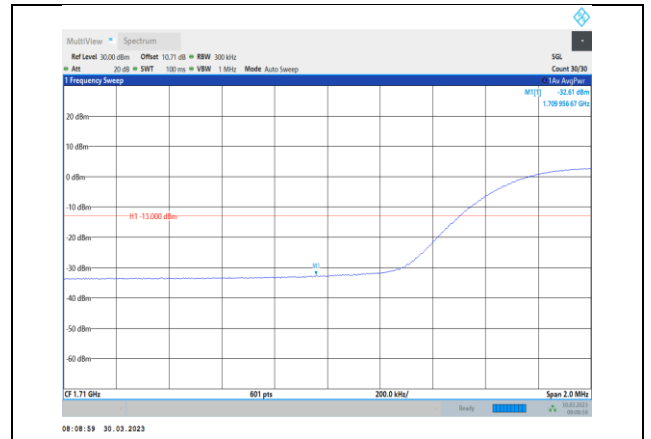

Band4-15MHz-16QAM-20025-1RB#0

Band4-15MHz-QPSK-20325-1RB#74

Band4-15MHz-16QAM-20025-75RB#0

Band4-15MHz-16QAM-20325-1RB#74

Band4-15MHz-64QAM-20025-75RB#0

Band4-15MHz-16QAM-20325-75RB#0

Band4-15MHz-64QAM-20325-1RB#74