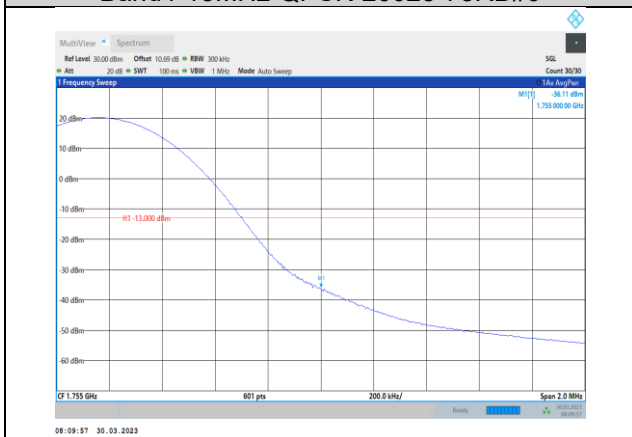

Band4-15MHz-QPSK-20025-75RB#0

Band4-15MHz-QPSK-20325-1RB#74