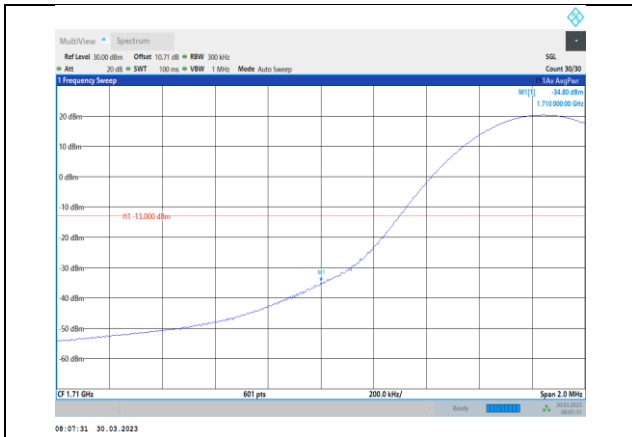

Band4-10MHz-16QAM-20350-50RB#0

Band4-10MHz-64QAM-20350-1RB#49

Band4-10MHz-64QAM-20000-1RB#0

Band4-10MHz-64QAM-20350-50RB#0

Band4-15MHz-QPSK-20025-1RB#0

Band4-15MHz-QPSK-20325-75RB#0

Band4-15MHz-QPSK-20025-75RB#0