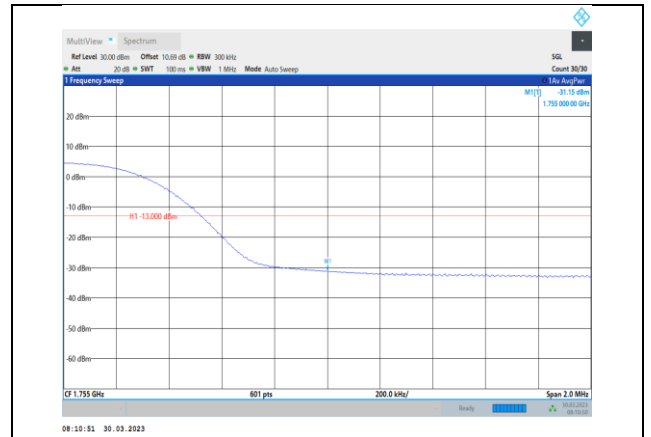

Band4-10MHz-16QAM-20350-50RB#0

Band4-10MHz-64QAM-20350-1RB#49

Band4-10MHz-64QAM-20000-1RB#0

Band4-10MHz-64QAM-20350-50RB#0

Band4-15MHz-QPSK-20025-1RB#0

Band4-15MHz-QPSK-20325-75RB#0

Band4-15MHz-QPSK-20025-75RB#0