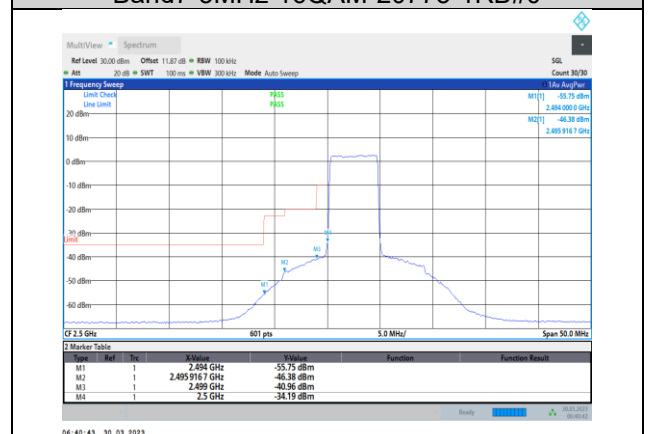

Band7-5MHz-16QAM-20775-1RB#0

Band7-5MHz-16QAM-20775-25RB#0