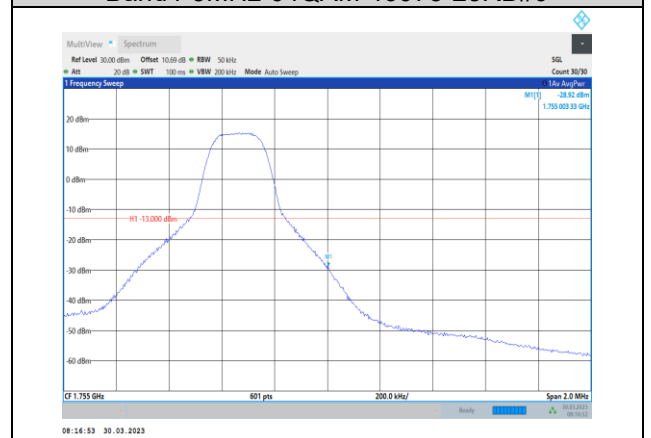

Band4-5MHz-64QAM-19975-25RB#0

Band4-5MHz-64QAM-20375-1RB#24