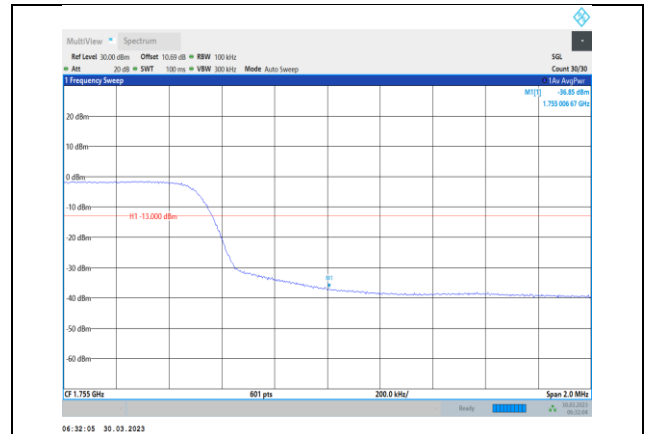

Band4-5MHz-16QAM-20375-1RB#24

Band4-5MHz-64QAM-19975-25RB#0

Band4-5MHz-16QAM-20375-25RB#0

Band4-5MHz-64QAM-20375-1RB#24

Band4-5MHz-64QAM-19975-1RB#0

Band4-5MHz-64QAM-20375-25RB#0

Band4-10MHz-QPSK-20000-1RB#0