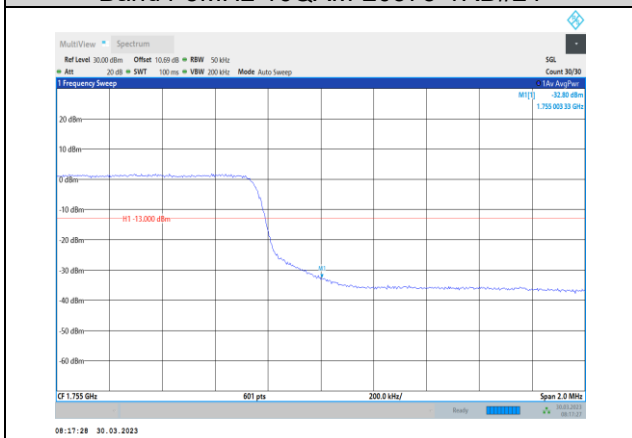

Band4-5MHz-16QAM-20375-1RB#24

Band4-5MHz-16QAM-20375-25RB#0