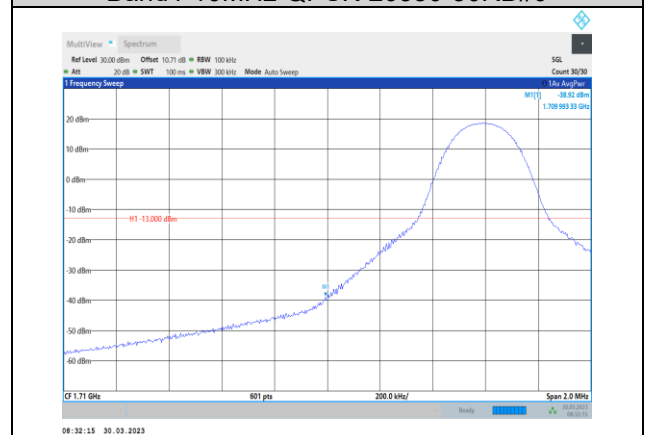

Band4-10MHz-QPSK-20350-50RB#0

Band4-10MHz-16QAM-20000-1RB#0