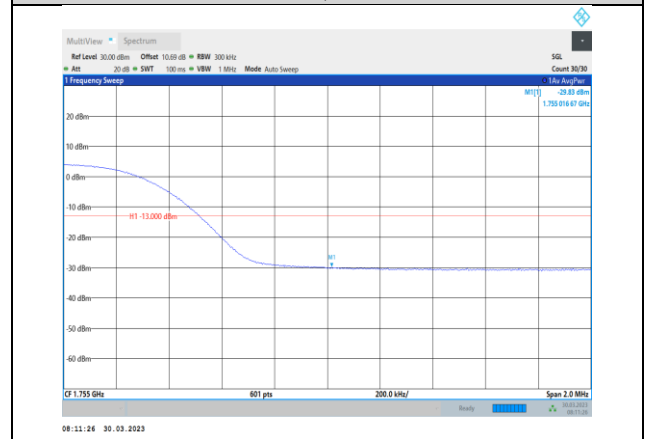

Band4-15MHz-64QAM-20325-1RB#74

Band4-15MHz-64QAM-20325-75RB#0