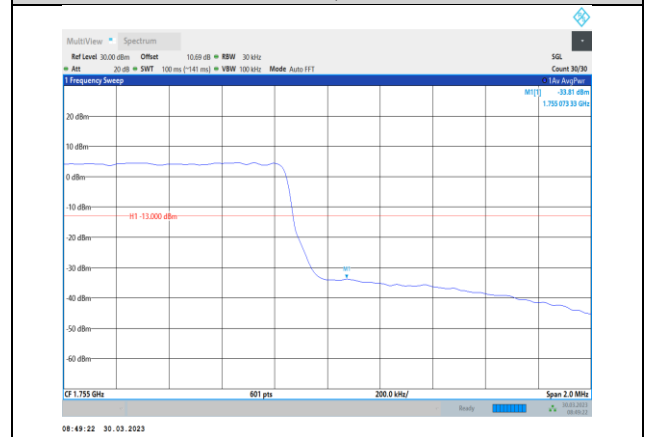

Band4-1.4MHz-64QAM-20393-1RB#5

Band4-1.4MHz-64QAM-20393-6RB#0