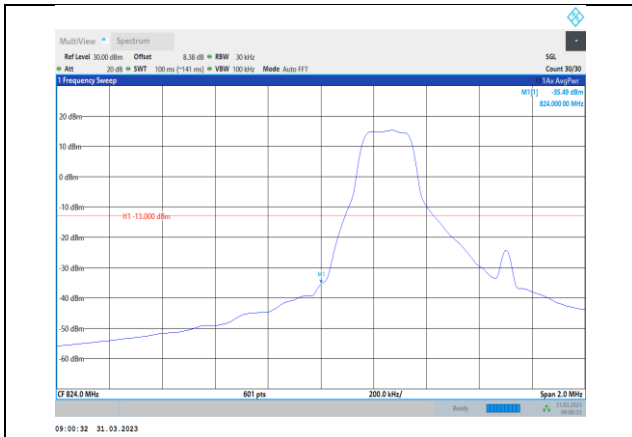

Band4-20MHz-16QAM-20050-100RB#0

Band4-20MHz-16QAM-20300-1RB#99

Band4-20MHz-64QAM-20050-100RB#0

Band4-20MHz-16QAM-20300-100RB#0

Band4-20MHz-64QAM-20300-1RB#99

Band4-20MHz-64QAM-20050-1RB#0

Band4-20MHz-64QAM-20300-100RB#0