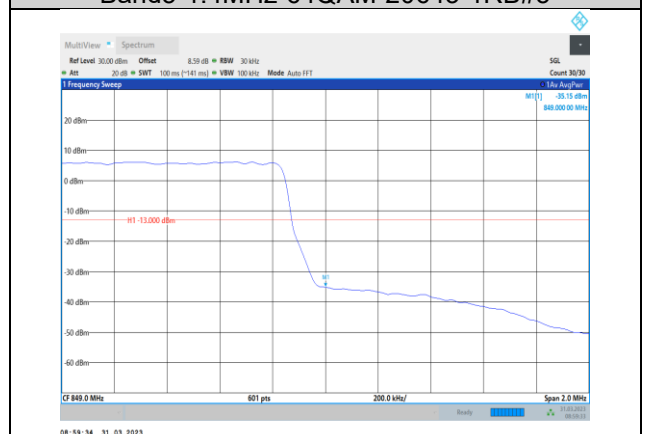

Band5-1.4MHz-64QAM-20407-6RB#0

Band5-1.4MHz-16QAM-20643-6RB#0

Band5-1.4MHz-64QAM-20643-1RB#5

Band5-1.4MHz-64QAM-20407-1RB#0

Band5-1.4MHz-64QAM-20643-6RB#0

Band5-3MHz-QPSK-20415-1RB#0

Band5-3MHz-QPSK-20635-15RB#0