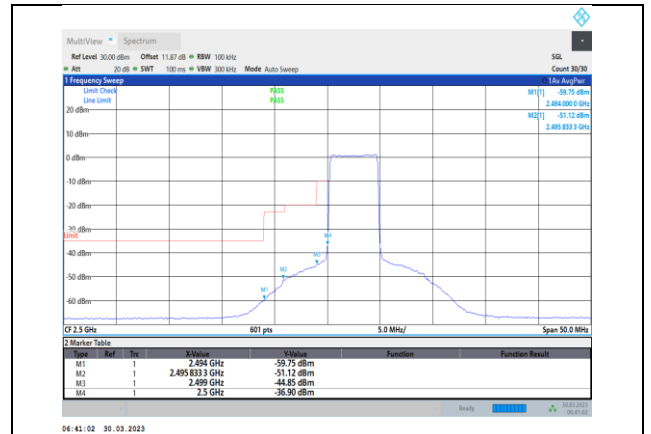

Band7-5MHz-QPSK-20775-25RB#0

Band7-5MHz-16QAM-20775-1RB#0

Band7-5MHz-QPSK-21425-1RB#24

Band7-5MHz-16QAM-20775-25RB#0

Band7-5MHz-16QAM-21425-1RB#24

Band7-5MHz-64QAM-20775-25RB#0

Band7-5MHz-16QAM-21425-25RB#0