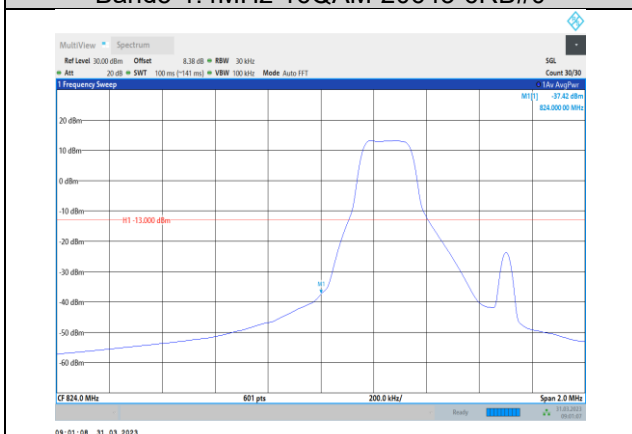

Band5-1.4MHz-16QAM-20643-6RB#0

Band5-1.4MHz-64QAM-20407-1RB#0