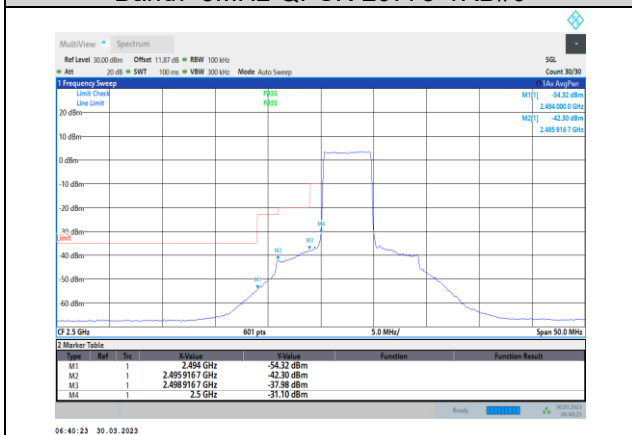

Band5-10MHz-64QAM-20450-50RB#0

Band5-10MHz-16QAM-20600-50RB#0

Band5-10MHz-64QAM-20600-1RB#49

Band5-10MHz-64QAM-20450-1RB#0

Band5-10MHz-64QAM-20600-50RB#0

Band7-5MHz-QPSK-20775-1RB#0

Band7-5MHz-QPSK-21425-25RB#0