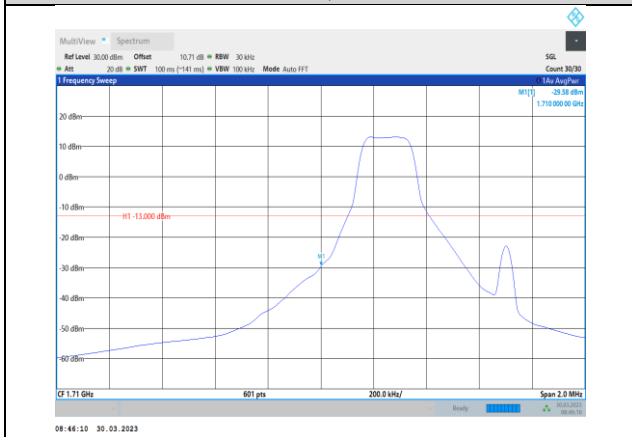

Band4-1.4MHz-16QAM-20393-6RB#0

Band4-1.4MHz-64QAM-19957-1RB#0