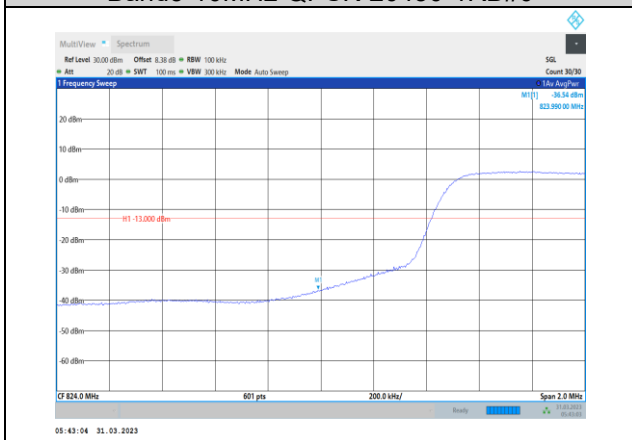

Band5-10MHz-QPSK-20450-1RB#0

Band5-10MHz-QPSK-20450-50RB#0