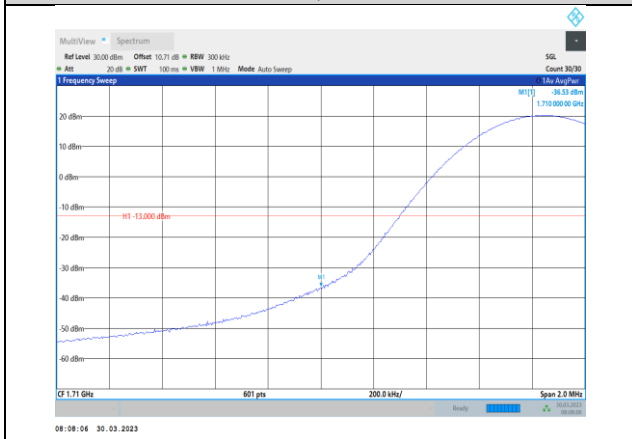

Band4-15MHz-16QAM-20025-1RB#0

Band4-15MHz-QPSK-20325-1RB#74

Band4-15MHz-16QAM-20025-75RB#0

Band4-15MHz-16QAM-20325-1RB#74

Band4-15MHz-64QAM-20025-75RB#0

Band4-15MHz-16QAM-20325-75RB#0

Band4-15MHz-64QAM-20325-1RB#74