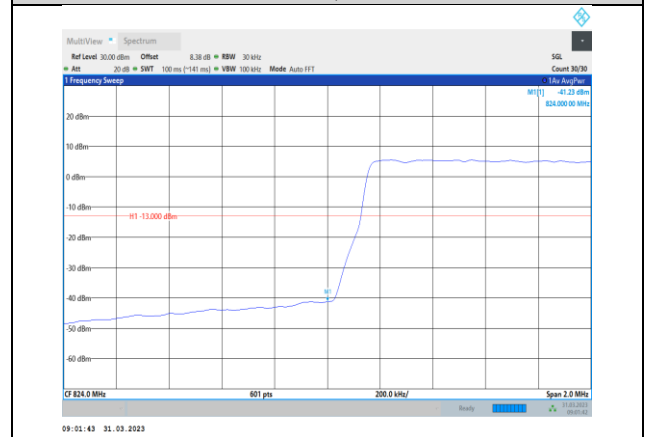

Band5-1.4MHz-QPSK-20407-1RB#0

Band5-1.4MHz-QPSK-20643-6RB#0

Band5-1.4MHz-QPSK-20407-6RB#0

Band5-1.4MHz-16QAM-20407-1RB#0

Band5-1.4MHz-QPSK-20643-1RB#5

Band5-1.4MHz-16QAM-20407-6RB#0

Band5-1.4MHz-16QAM-20643-1RB#5