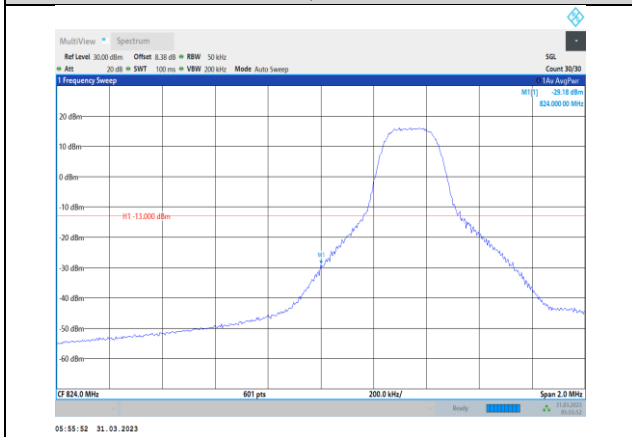

Band5-5MHz-16QAM-20425-25RB#0

Band5-5MHz-16QAM-20625-1RB#24

Band5-5MHz-64QAM-20425-25RB#0

Band5-5MHz-16QAM-20625-25RB#0

Band5-5MHz-64QAM-20625-1RB#24

Band5-5MHz-64QAM-20425-1RB#0

Band5-5MHz-64QAM-20625-25RB#0