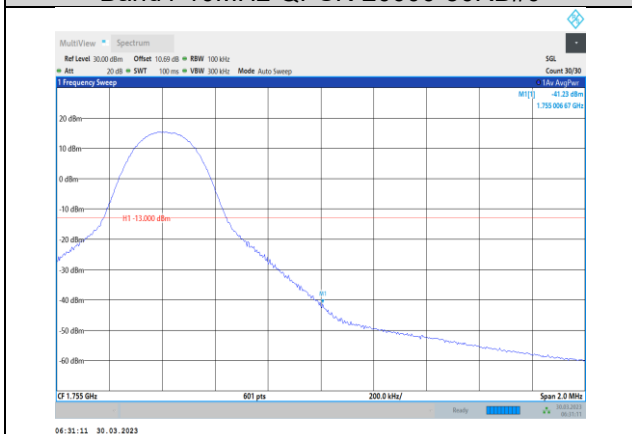

Band4-10MHz-QPSK-20000-50RB#0

Band4-10MHz-QPSK-20350-1RB#49