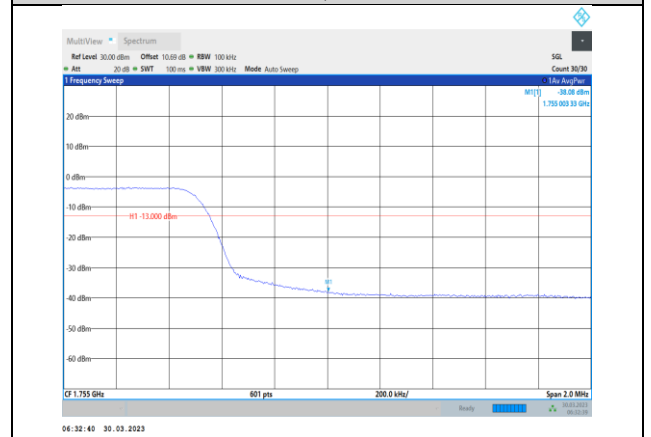

Band4-10MHz-64QAM-20350-1RB#49

Band4-10MHz-64QAM-20350-50RB#0