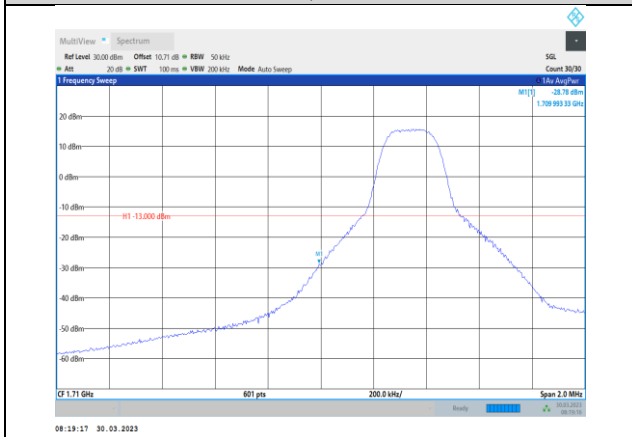

Band4-5MHz-16QAM-20375-1RB#24

Band4-5MHz-64QAM-19975-25RB#0

Band4-5MHz-16QAM-20375-25RB#0

Band4-5MHz-64QAM-20375-1RB#24

Band4-5MHz-64QAM-19975-1RB#0

Band4-5MHz-64QAM-20375-25RB#0

Band4-10MHz-QPSK-20000-1RB#0