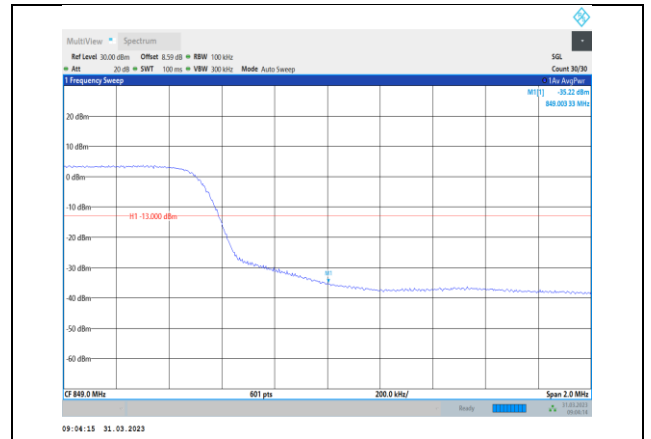

Band5-5MHz-64QAM-20625-25RB#0

Band5-10MHz-QPSK-20600-50RB#0