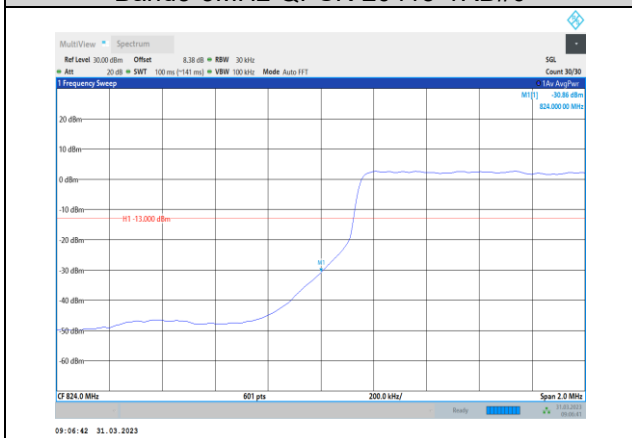

Band5-1.4MHz-64QAM-20407-6RB#0

Band5-1.4MHz-16QAM-20643-6RB#0

Band5-1.4MHz-64QAM-20643-1RB#5

Band5-1.4MHz-64QAM-20407-1RB#0

Band5-1.4MHz-64QAM-20643-6RB#0

Band5-3MHz-QPSK-20415-1RB#0

Band5-3MHz-QPSK-20635-15RB#0