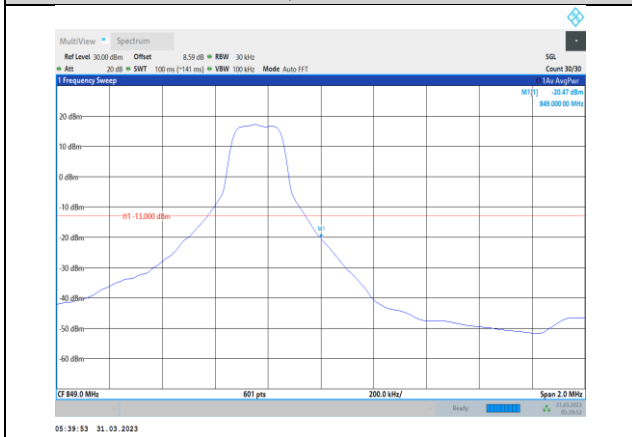

Band5-3MHz-QPSK-20415-15RB#0

Band5-3MHz-QPSK-20635-1RB#14