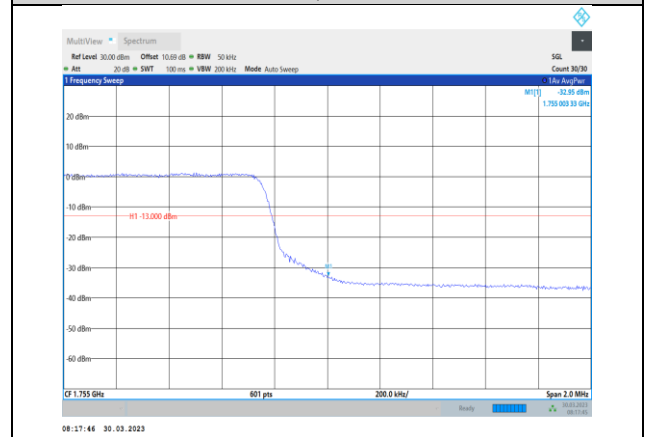

Band4-5MHz-16QAM-20375-1RB#24

Band4-5MHz-64QAM-19975-25RB#0

Band4-5MHz-16QAM-20375-25RB#0

Band4-5MHz-64QAM-20375-1RB#24

Band4-5MHz-64QAM-19975-1RB#0

Band4-5MHz-64QAM-20375-25RB#0

Band4-10MHz-QPSK-20000-1RB#0