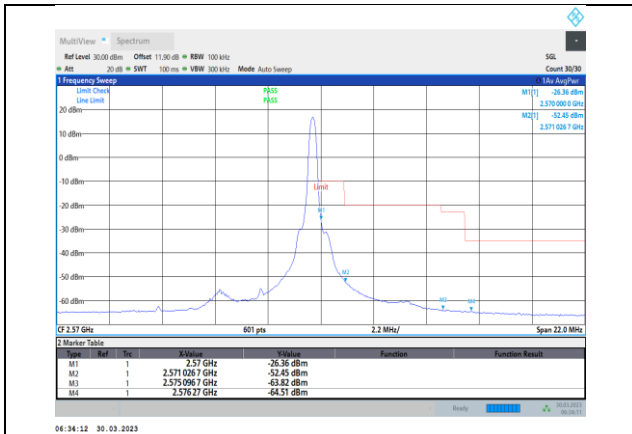

Band7-5MHz-QPSK-20775-25RB#0

Band7-5MHz-16QAM-20775-1RB#0

Band7-5MHz-QPSK-21425-1RB#24

Band7-5MHz-16QAM-20775-25RB#0

Band7-5MHz-16QAM-21425-1RB#24

Band7-5MHz-64QAM-20775-25RB#0

Band7-5MHz-16QAM-21425-25RB#0