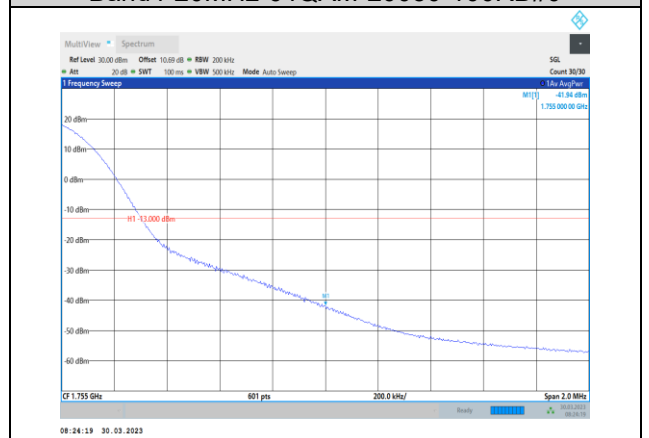

Band4-20MHz-16QAM-20050-100RB#0

Band4-20MHz-16QAM-20300-1RB#99

Band4-20MHz-64QAM-20050-100RB#0

Band4-20MHz-16QAM-20300-100RB#0

Band4-20MHz-64QAM-20300-1RB#99

Band4-20MHz-64QAM-20050-1RB#0

Band4-20MHz-64QAM-20300-100RB#0