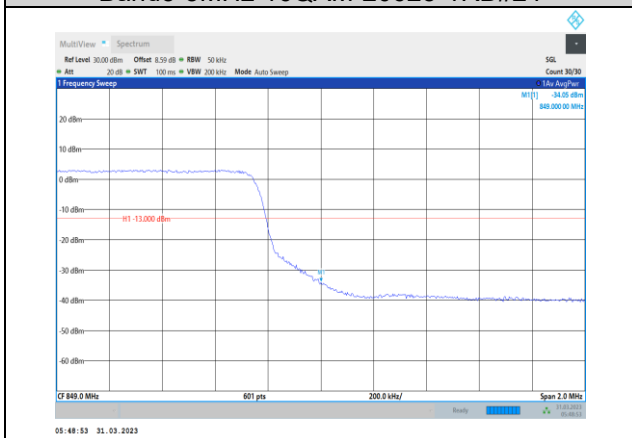

Band5-5MHz-16QAM-20625-1RB#24

Band5-5MHz-16QAM-20625-25RB#0