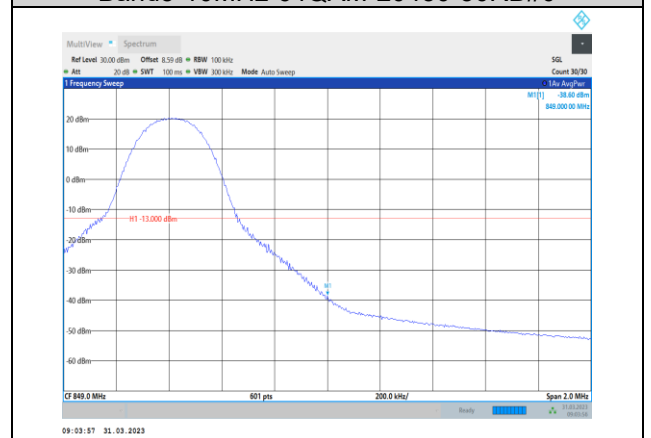

Band5-10MHz-64QAM-20450-50RB#0

Band5-10MHz-64QAM-20600-1RB#49