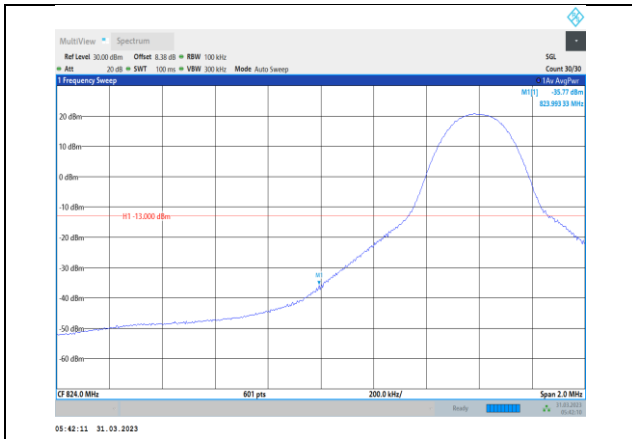

Band5-5MHz-16QAM-20425-25RB#0

Band5-5MHz-16QAM-20625-1RB#24

Band5-5MHz-64QAM-20425-25RB#0

Band5-5MHz-16QAM-20625-25RB#0

Band5-5MHz-64QAM-20625-1RB#24

Band5-5MHz-64QAM-20425-1RB#0

Band5-5MHz-64QAM-20625-25RB#0