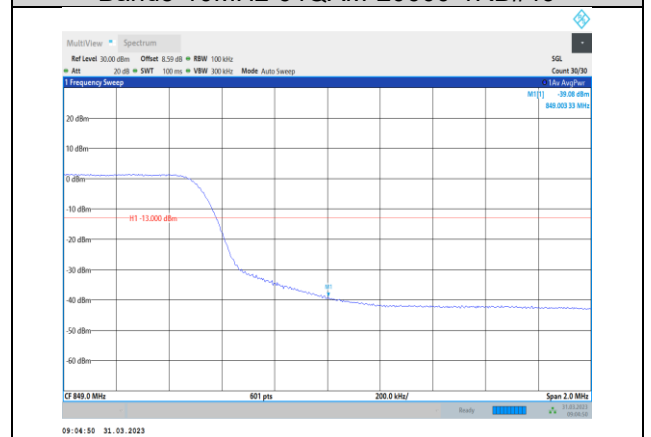

Band5-10MHz-64QAM-20450-50RB#0

Band5-10MHz-16QAM-20600-50RB#0

Band5-10MHz-64QAM-20600-1RB#49

Band5-10MHz-64QAM-20450-1RB#0

Band5-10MHz-64QAM-20600-50RB#0

Band7-5MHz-QPSK-20775-1RB#0

Band7-5MHz-QPSK-21425-25RB#0