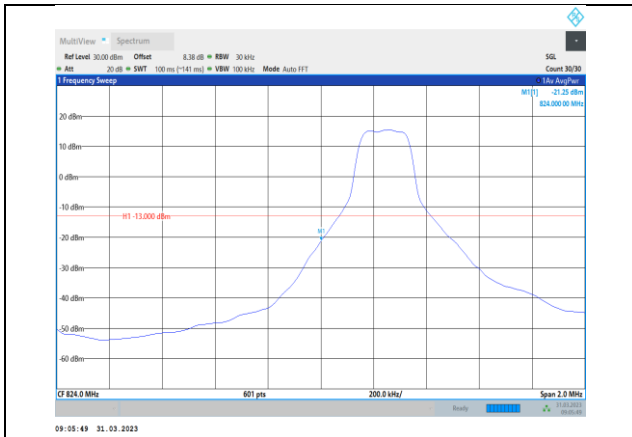

Band5-1.4MHz-64QAM-20407-6RB#0

Band5-1.4MHz-16QAM-20643-6RB#0

Band5-1.4MHz-64QAM-20643-1RB#5

Band5-1.4MHz-64QAM-20407-1RB#0

Band5-1.4MHz-64QAM-20643-6RB#0

Band5-3MHz-QPSK-20415-1RB#0

Band5-3MHz-QPSK-20635-15RB#0