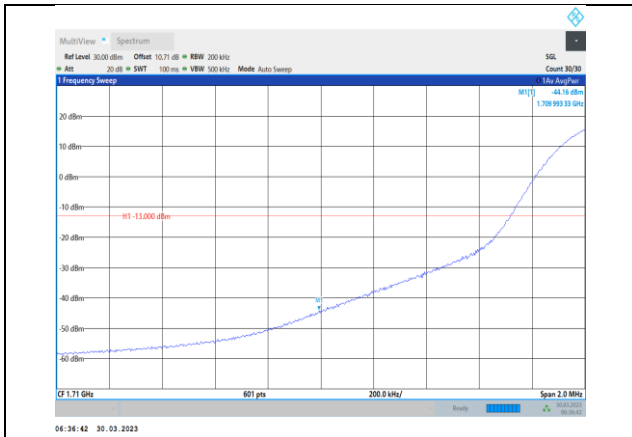

Band4-15MHz-64QAM-20025-1RB#0

Band4-20MHz-QPSK-20050-1RB#0