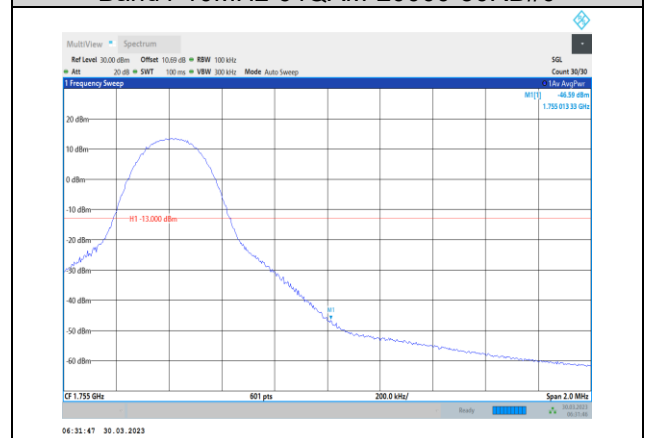

Band4-10MHz-64QAM-20000-50RB#0

Band4-10MHz-64QAM-20350-1RB#49