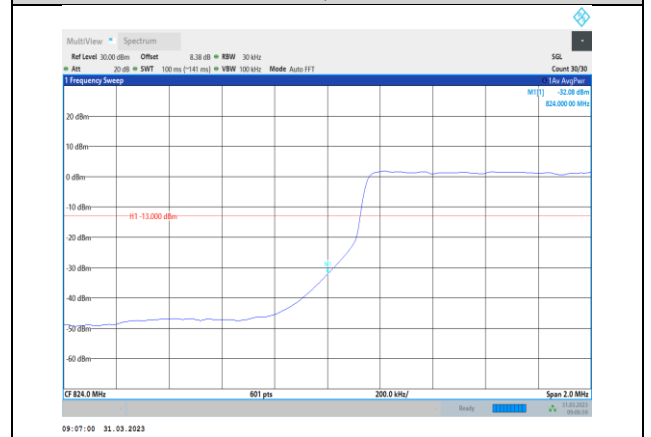

Band5-3MHz-16QAM-20415-1RB#0

Band5-3MHz-16QAM-20415-15RB#0