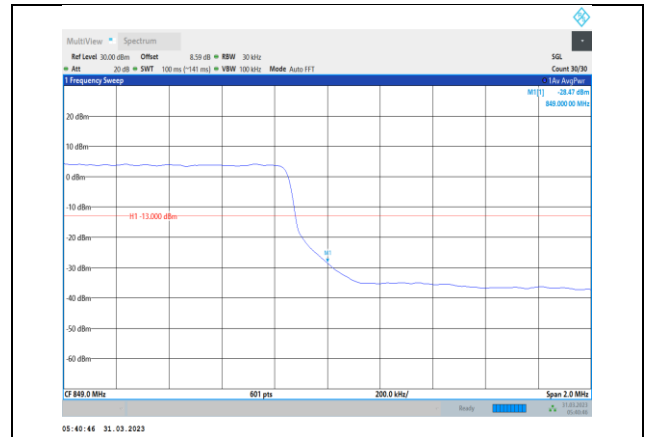

Band5-1.4MHz-64QAM-20407-6RB#0

Band5-1.4MHz-16QAM-20643-6RB#0

Band5-1.4MHz-64QAM-20643-1RB#5

Band5-1.4MHz-64QAM-20407-1RB#0

Band5-1.4MHz-64QAM-20643-6RB#0

Band5-3MHz-QPSK-20415-1RB#0

Band5-3MHz-QPSK-20635-15RB#0