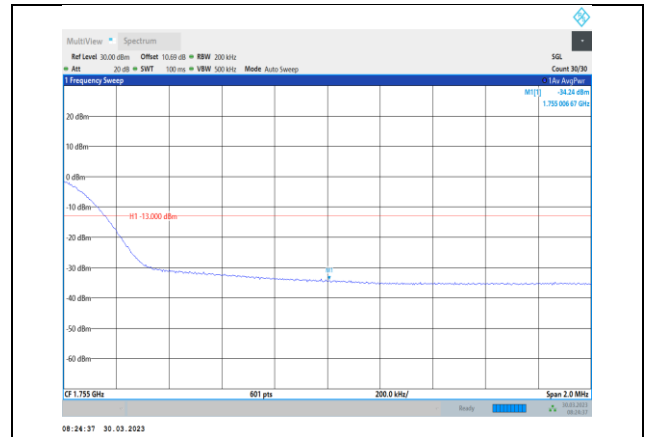

Band4-15MHz-64QAM-20325-75RB#0

Band4-20MHz-QPSK-20300-100RB#0