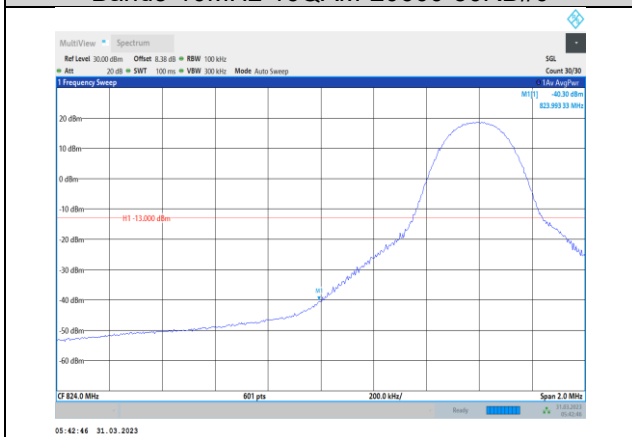

Band5-10MHz-16QAM-20600-50RB#0

Band5-10MHz-64QAM-20450-1RB#0