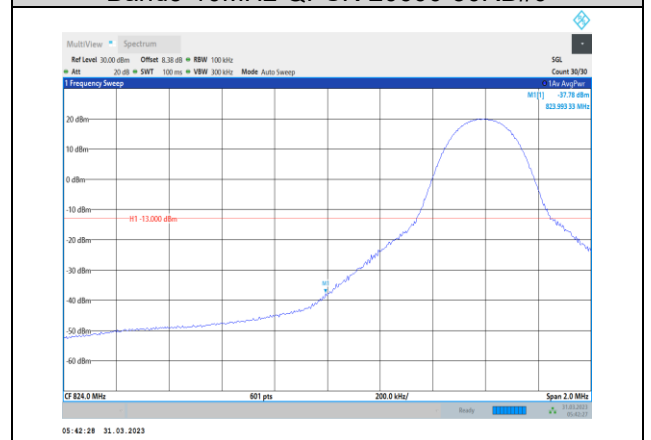

Band5-10MHz-QPSK-20600-50RB#0

Band5-10MHz-16QAM-20450-1RB#0