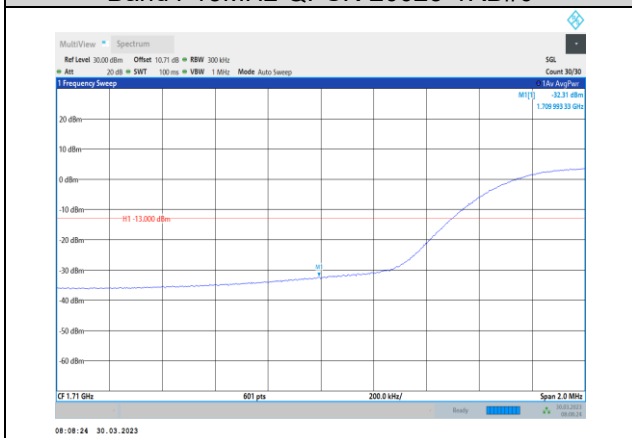

Band4-10MHz-16QAM-20350-50RB#0

Band4-10MHz-64QAM-20350-1RB#49

Band4-10MHz-64QAM-20000-1RB#0

Band4-10MHz-64QAM-20350-50RB#0

Band4-15MHz-QPSK-20025-1RB#0

Band4-15MHz-QPSK-20325-75RB#0

Band4-15MHz-QPSK-20025-75RB#0