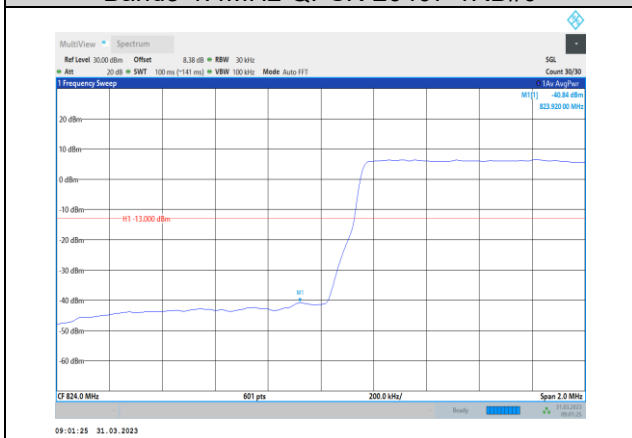

Band5-1.4MHz-QPSK-20407-1RB#0

Band5-1.4MHz-QPSK-20407-6RB#0