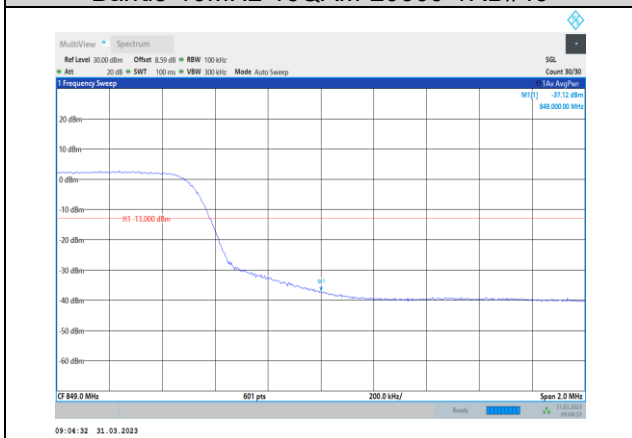

Band5-10MHz-16QAM-20600-1RB#49

Band5-10MHz-16QAM-20600-50RB#0