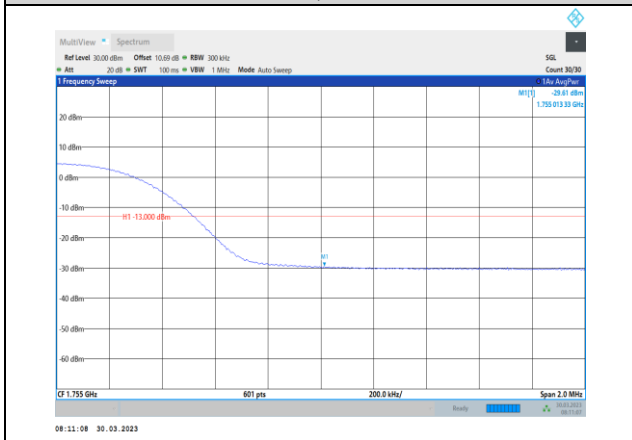

Band4-15MHz-16QAM-20025-1RB#0

Band4-15MHz-QPSK-20325-1RB#74

Band4-15MHz-16QAM-20025-75RB#0

Band4-15MHz-16QAM-20325-1RB#74

Band4-15MHz-64QAM-20025-75RB#0

Band4-15MHz-16QAM-20325-75RB#0

Band4-15MHz-64QAM-20325-1RB#74