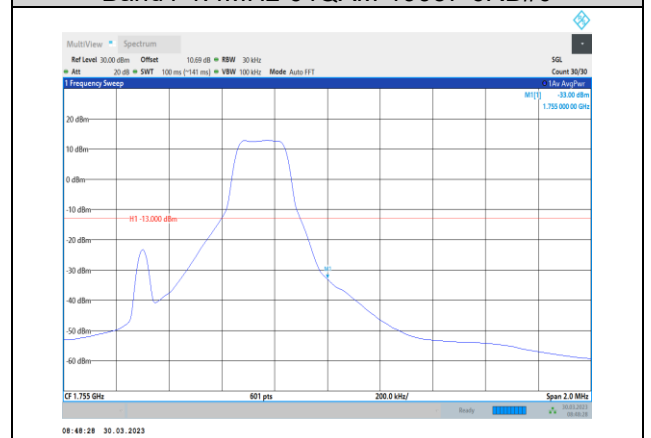

Band4-1.4MHz-64QAM-19957-6RB#0

Band4-1.4MHz-64QAM-20393-1RB#5