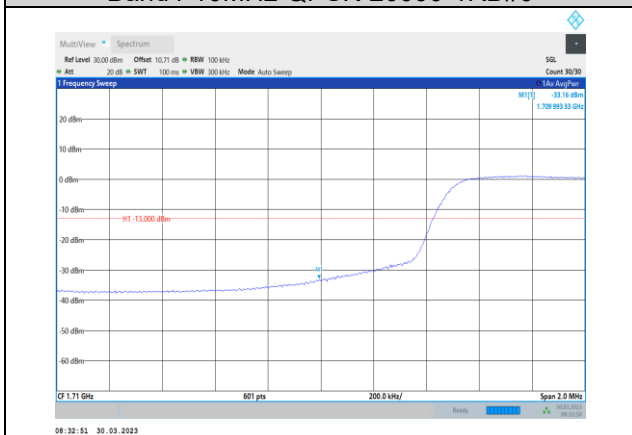

Band4-10MHz-QPSK-20000-1RB#0

Band4-10MHz-QPSK-20000-50RB#0