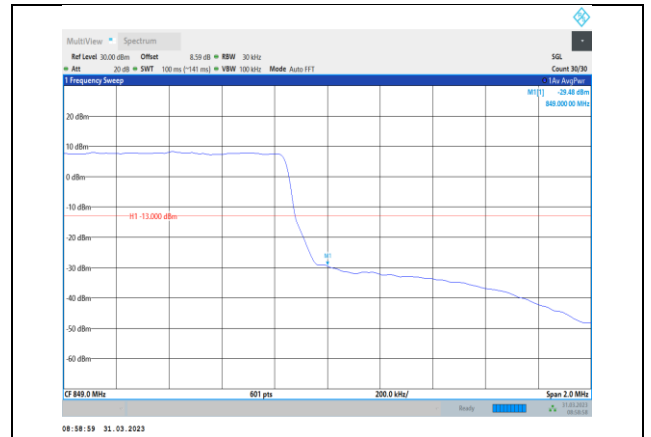

Band4-20MHz-64QAM-20300-100RB#0

Band5-1.4MHz-QPSK-20643-6RB#0