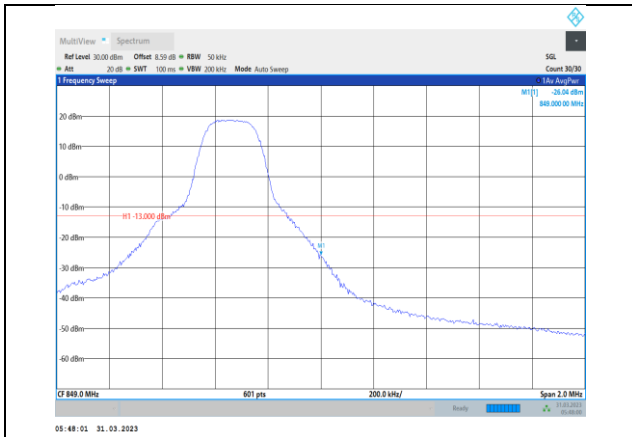

Band5-5MHz-QPSK-20625-1RB#24

Band5-5MHz-16QAM-20625-1RB#24