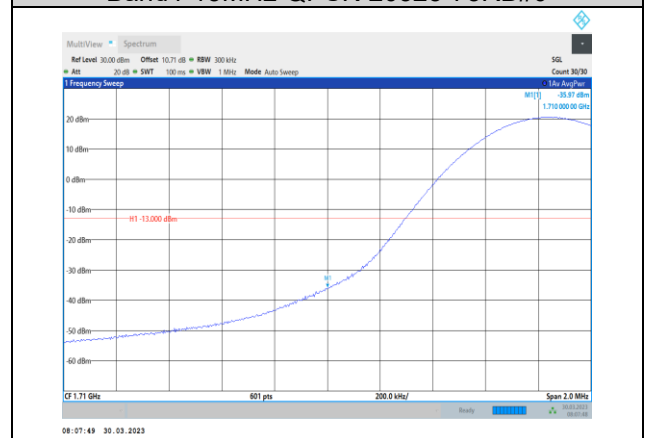

Band4-10MHz-16QAM-20350-50RB#0

Band4-10MHz-64QAM-20350-1RB#49

Band4-10MHz-64QAM-20000-1RB#0

Band4-10MHz-64QAM-20350-50RB#0

Band4-15MHz-QPSK-20025-1RB#0

Band4-15MHz-QPSK-20325-75RB#0

Band4-15MHz-QPSK-20025-75RB#0