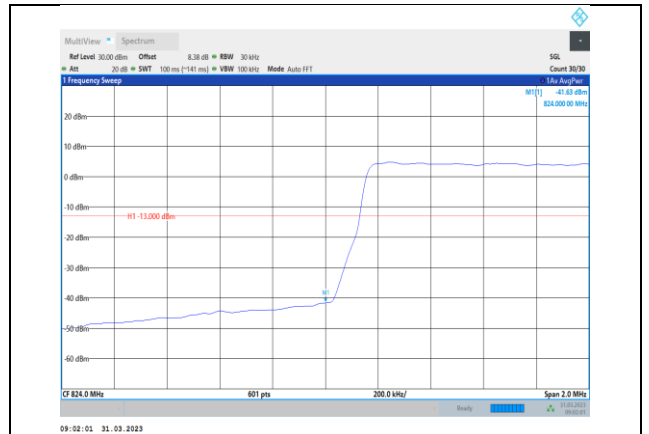

Band5-1.4MHz-QPSK-20407-1RB#0

Band5-1.4MHz-QPSK-20643-6RB#0

Band5-1.4MHz-QPSK-20407-6RB#0

Band5-1.4MHz-16QAM-20407-1RB#0

Band5-1.4MHz-QPSK-20643-1RB#5

Band5-1.4MHz-16QAM-20407-6RB#0

Band5-1.4MHz-16QAM-20643-1RB#5