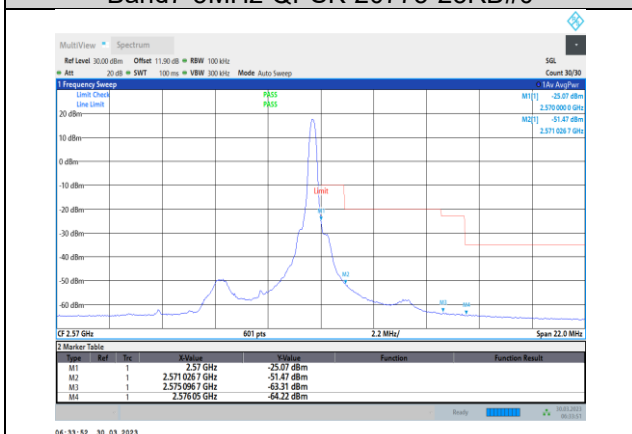

Band7-5MHz-QPSK-20775-25RB#0

Band7-5MHz-QPSK-21425-1RB#24