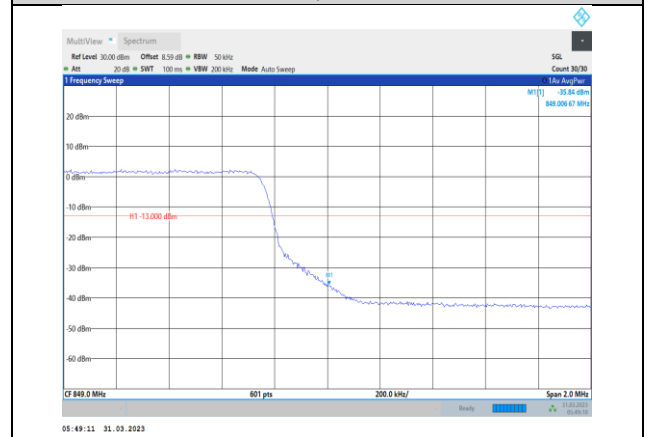

Band5-5MHz-16QAM-20425-25RB#0

Band5-5MHz-16QAM-20625-1RB#24

Band5-5MHz-64QAM-20425-25RB#0

Band5-5MHz-16QAM-20625-25RB#0

Band5-5MHz-64QAM-20625-1RB#24

Band5-5MHz-64QAM-20425-1RB#0

Band5-5MHz-64QAM-20625-25RB#0