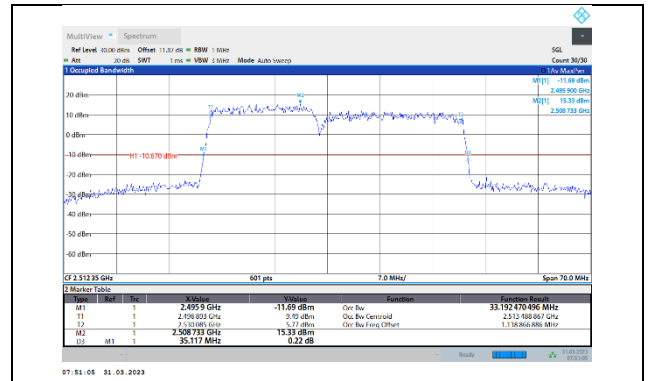

41-41-15MHz-15MHz-16QAM-16QAM-39725-39875-75RB#0-75RB#0

41-41-15MHz-15MHz-QPSK-QPSK-39725-39875-75RB#0-75RB#0

41-41-15MHz-15MHz-16QAM-16QAM-40545-40695-75RB#0-75RB#0

41-41-15MHz-15MHz-16QAM-16QAM-41365-41515-75RB#0-75RB#0