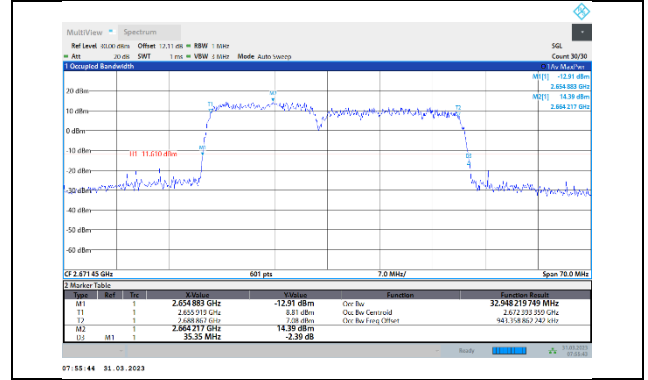

41-41-15MHz-20MHz-QPSK-QPSK-39728-39899-75RB#0-100RB#0

41-41-15MHz-15MHz-64QAM-64QAM-39725-39875-75RB#0-75RB#0

41-41-15MHz-20MHz-QPSK-QPSK-40523-40694-75RB#0-100RB#0

41-41-15MHz-15MHz-64QAM-64QAM-40545-40695-75RB#0-75RB#0