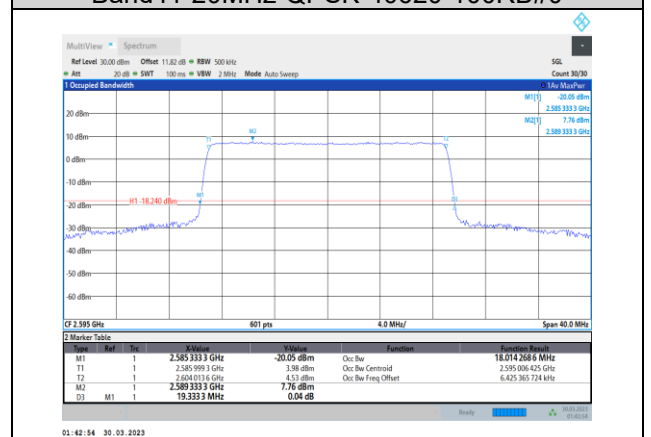

Band41-15MHz-16QAM-41515-75RB#0

Band41-15MHz-64QAM-41515-75RB#0

Band41-20MHz-QPSK-39750-100RB#0

Band41-20MHz-QPSK-40620-100RB#0

Band41-20MHz-QPSK-40140-100RB#0

Band41-20MHz-QPSK-40640-100RB#0

Band41-20MHz-QPSK-40340-100RB#0