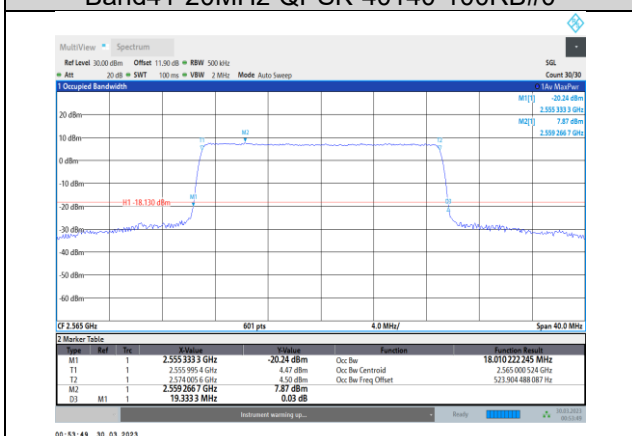

Band41-15MHz-16QAM-41515-75RB#0

Band41-15MHz-64QAM-41515-75RB#0

Band41-20MHz-QPSK-39750-100RB#0

Band41-20MHz-QPSK-40620-100RB#0

Band41-20MHz-QPSK-40140-100RB#0

Band41-20MHz-QPSK-40640-100RB#0

Band41-20MHz-QPSK-40340-100RB#0