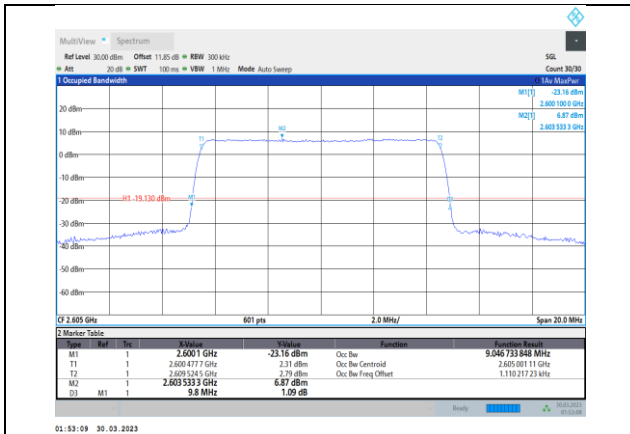

Band41-10MHz-64QAM-39700-50RB#0

Band41-10MHz-64QAM-40620-50RB#0

Band41-10MHz-64QAM-40090-50RB#0

Band41-10MHz-64QAM-40640-50RB#0

Band41-10MHz-64QAM-40740-50RB#0

Band41-15MHz-QPSK-39725-75RB#0

Band41-10MHz-64QAM-41190-50RB#0