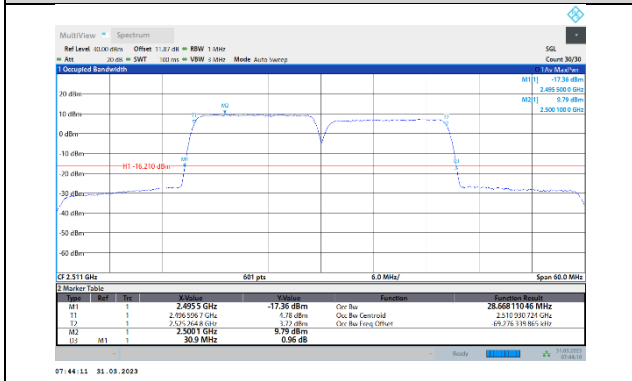

41-41-15MHz-15MHz-64QAM-64QAM-39725-39875-75RB#0-75RB#0