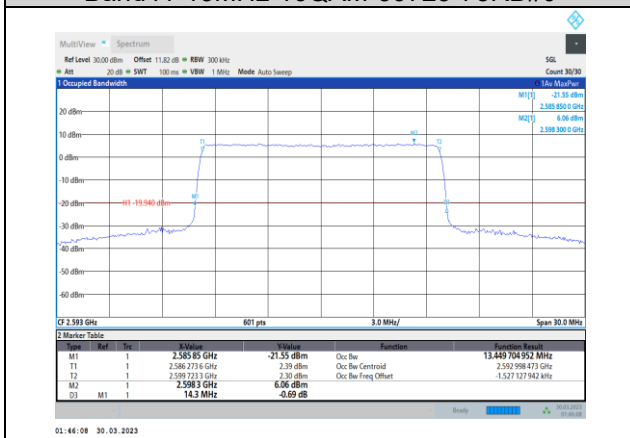

Band41-15MHz-QPSK-40620-75RB#0

Band41-10MHz-64QAM-41540-50RB#0

Band41-15MHz-QPSK-41515-75RB#0

Band41-15MHz-16QAM-39725-75RB#0

Band41-15MHz-64QAM-39725-75RB#0

Band41-15MHz-16QAM-40620-75RB#0

Band41-15MHz-64QAM-40620-75RB#0