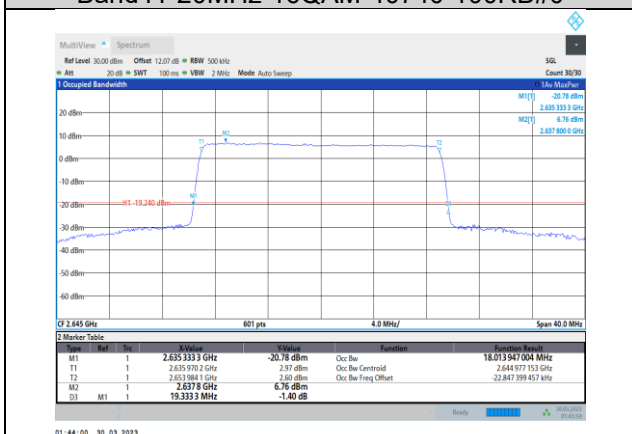

Band41-20MHz-16QAM-40640-100RB#0

Band41-20MHz-16QAM-41490-100RB#0

Band41-20MHz-16QAM-40740-100RB#0

Band41-20MHz-64QAM-39750-100RB#0

Band41-20MHz-16QAM-41140-100RB#0

Band41-20MHz-64QAM-40140-100RB#0

Band41-20MHz-64QAM-40340-100RB#0