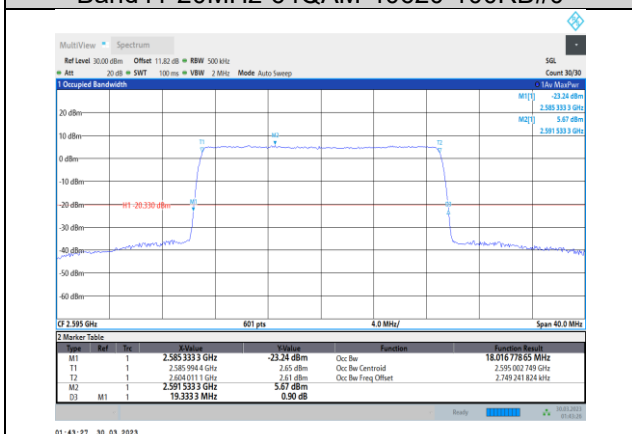

Band41-20MHz-64QAM-40640-100RB#0