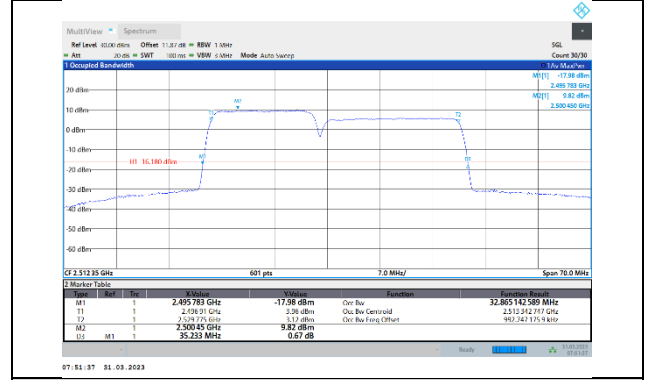

41-41-15MHz-20MHz-QPSK-QPSK-39728-39899-75RB#0-100RB#0