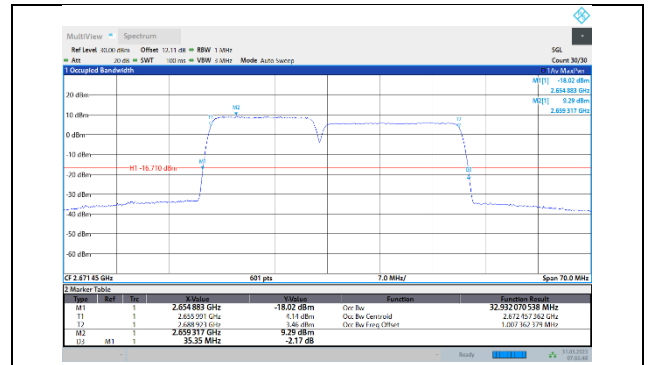

41-41-15MHz-20MHz-QPSK-QPSK-41319-41490-75RB#0-100RB#0

41-41-15MHz-15MHz-64QAM-64QAM-41365-41515-75RB#0-75RB#0

41-41-15MHz-20MHz-QPSK-QPSK-39728-39899-75RB#0-100RB#0

41-41-15MHz-20MHz-16QAM-16QAM-40523-40694-75RB#0-100RB#0