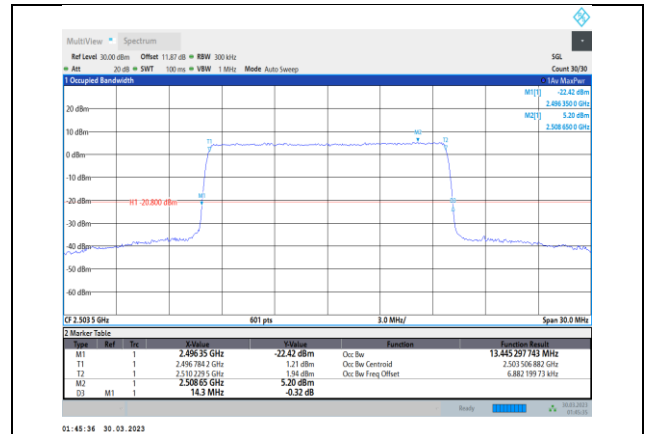

Band41-15MHz-QPSK-40620-75RB#0

Band41-10MHz-64QAM-41540-50RB#0

Band41-15MHz-QPSK-41515-75RB#0

Band41-15MHz-16QAM-39725-75RB#0

Band41-15MHz-64QAM-39725-75RB#0

Band41-15MHz-16QAM-40620-75RB#0

Band41-15MHz-64QAM-40620-75RB#0