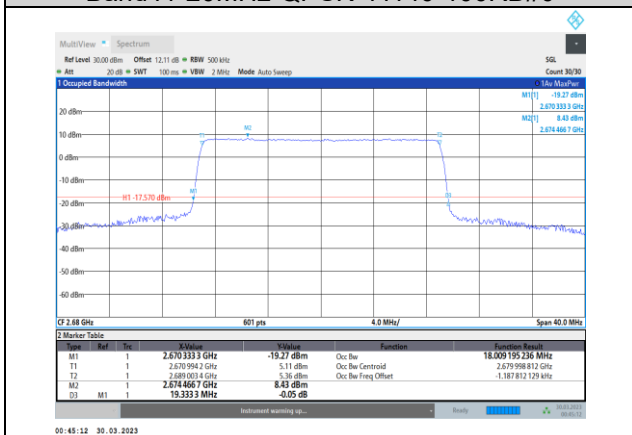

Band41-20MHz-QPSK-41490-100RB#0