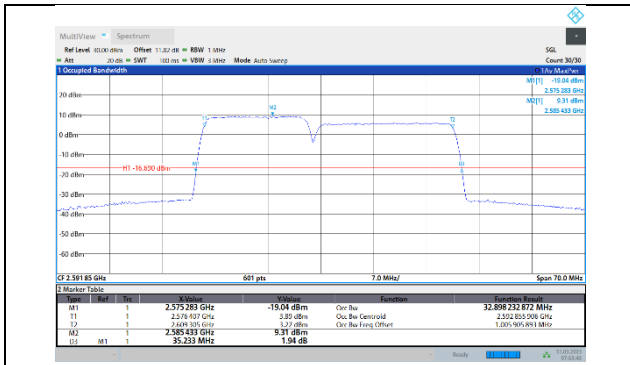

41-41-15MHz-20MHz-16QAM-16QAM-40523-40694-75RB#0-100RB#0