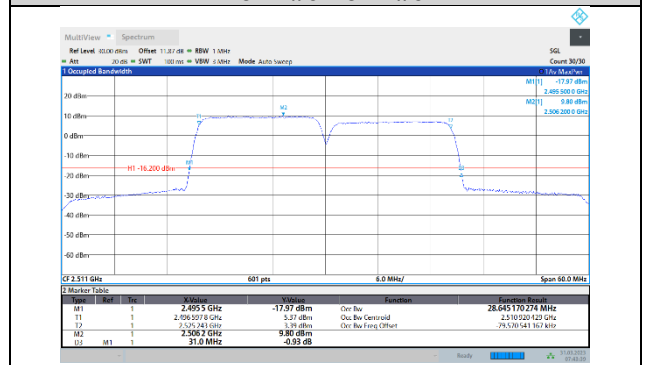

41-41-15MHz-15MHz-QPSK-QPSK-40545-40695-75RB#0-75RB#0

41-41-15MHz-10MHz-64QAM-64QAM-40571-40691-75RB#0-50RB#0

41-41-15MHz-15MHz-QPSK-QPSK-41365-41515-75RB#0-75RB#0

41-41-15MHz-10MHz-64QAM-64QAM-41417-41537-75RB#0-50RB#0