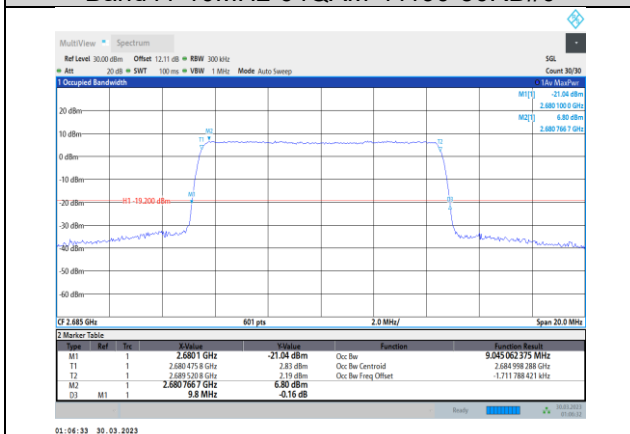

Band41-10MHz-64QAM-41540-50RB#0