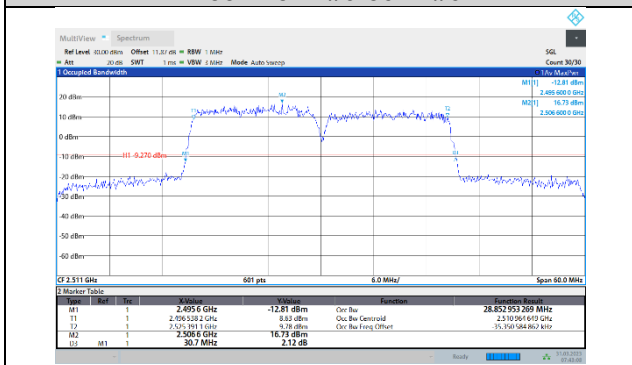

41-41-15MHz-15MHz-QPSK-QPSK-39725-39875-75RB#0-75RB#0