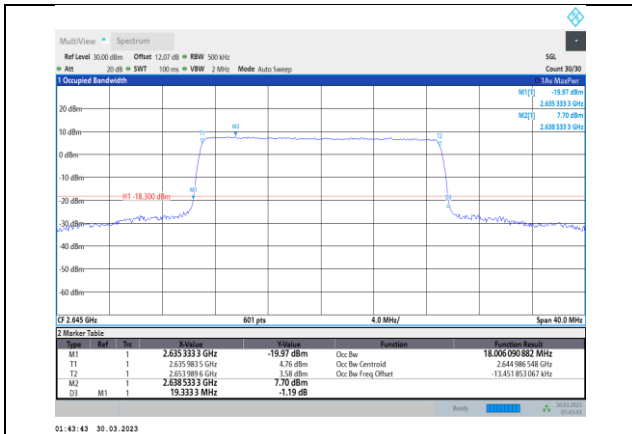

Band41-20MHz-QPSK-41140-100RB#0