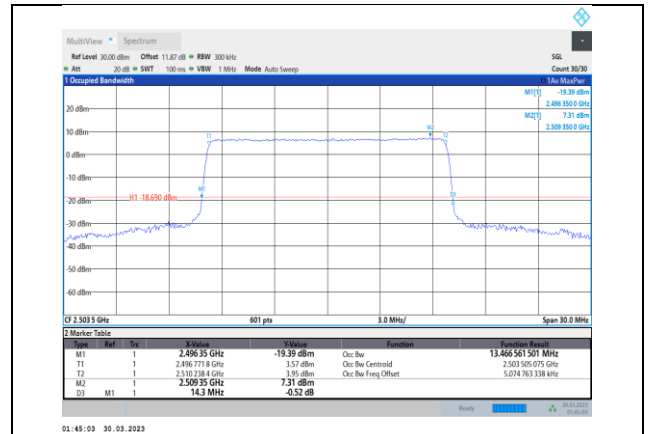

Band41-10MHz-64QAM-39700-50RB#0

Band41-10MHz-64QAM-40620-50RB#0

Band41-10MHz-64QAM-40090-50RB#0

Band41-10MHz-64QAM-40640-50RB#0

Band41-10MHz-64QAM-40740-50RB#0

Band41-15MHz-QPSK-39725-75RB#0

Band41-10MHz-64QAM-41190-50RB#0