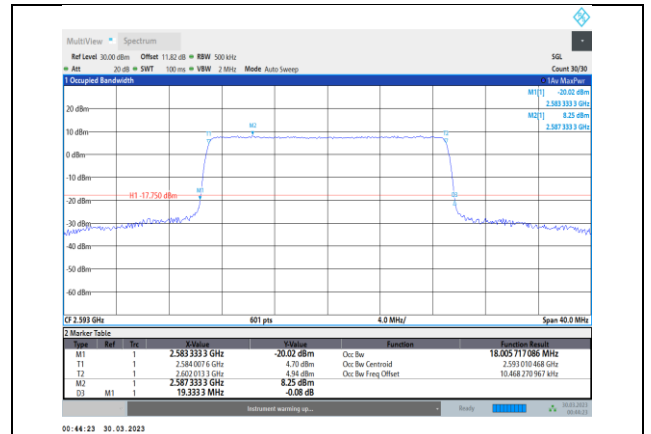

Band41-20MHz-QPSK-40620-100RB#0