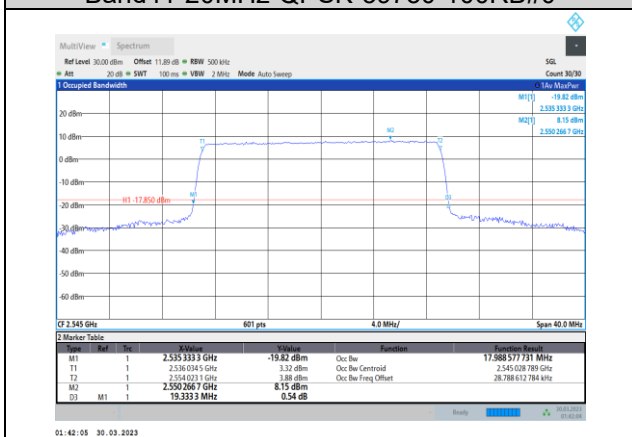

Band41-15MHz-16QAM-41515-75RB#0

Band41-15MHz-64QAM-41515-75RB#0

Band41-20MHz-QPSK-39750-100RB#0

Band41-20MHz-QPSK-40620-100RB#0

Band41-20MHz-QPSK-40140-100RB#0

Band41-20MHz-QPSK-40640-100RB#0

Band41-20MHz-QPSK-40340-100RB#0