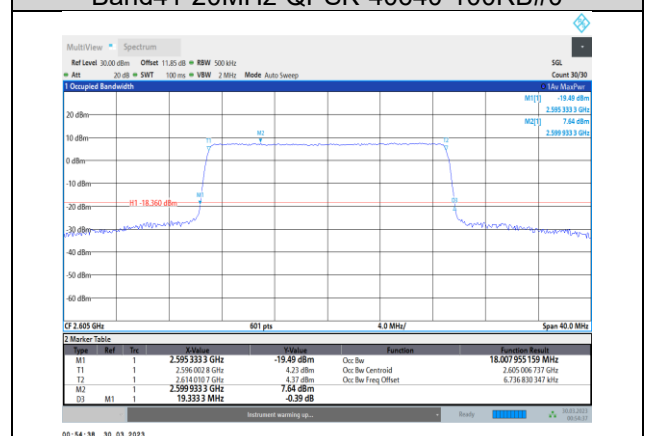

Band41-15MHz-16QAM-41515-75RB#0

Band41-15MHz-64QAM-41515-75RB#0

Band41-20MHz-QPSK-39750-100RB#0

Band41-20MHz-QPSK-40620-100RB#0

Band41-20MHz-QPSK-40140-100RB#0

Band41-20MHz-QPSK-40640-100RB#0

Band41-20MHz-QPSK-40340-100RB#0