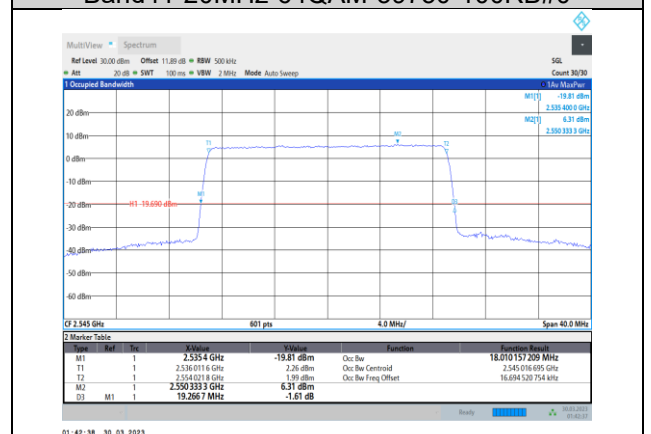

Band41-20MHz-16QAM-40640-100RB#0

Band41-20MHz-16QAM-41490-100RB#0

Band41-20MHz-16QAM-40740-100RB#0

Band41-20MHz-64QAM-39750-100RB#0

Band41-20MHz-16QAM-41140-100RB#0

Band41-20MHz-64QAM-40140-100RB#0

Band41-20MHz-64QAM-40340-100RB#0