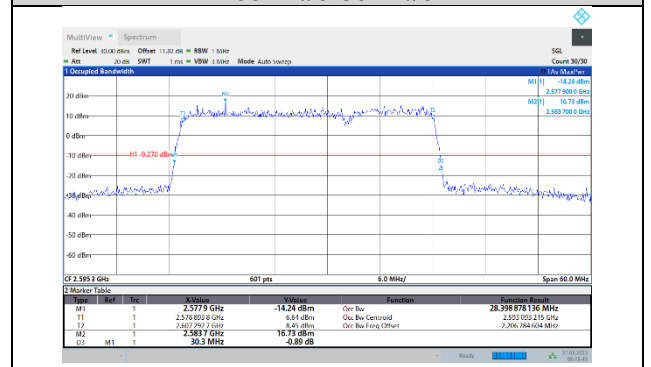

41-41-15MHz-20MHz-64QAM-64QAM-41319-41490-75RB#0-100RB#0

41-41-15MHz-20MHz-16QAM-16QAM-41319-41490-75RB#0-100RB#0

41-41-20MHz-10MHz-QPSK-QPSK-39750-39894-100RB#0-50RB#0

41-41-15MHz-20MHz-64QAM-64QAM-39728-39899-75RB#0-100RB#0