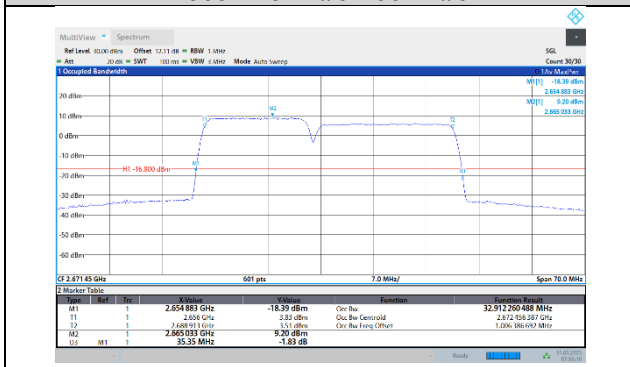

41-41-15MHz-20MHz-16QAM-16QAM-41319-41490-75RB#0-100RB#0