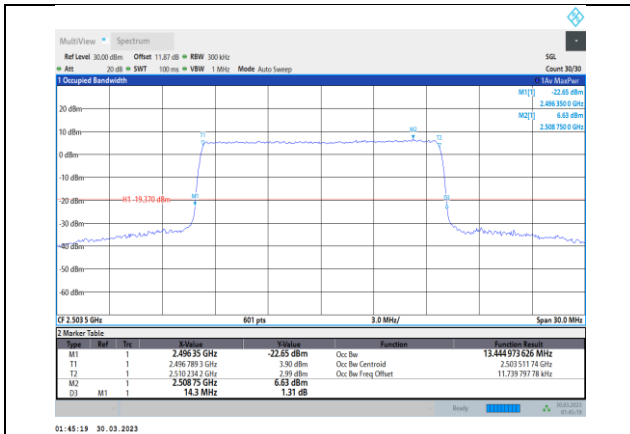

Band41-15MHz-16QAM-39725-75RB#0