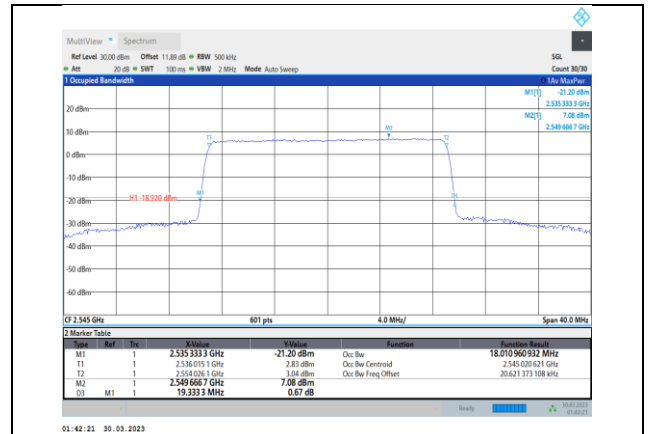

Band41-20MHz-16QAM-40140-100RB#0