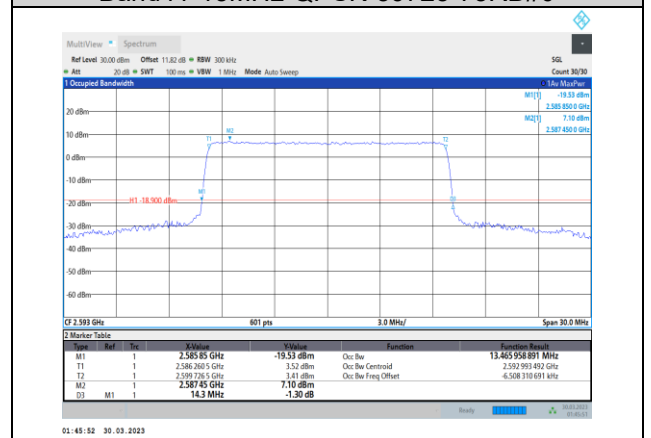

Band41-10MHz-64QAM-39700-50RB#0

Band41-10MHz-64QAM-40620-50RB#0

Band41-10MHz-64QAM-40090-50RB#0

Band41-10MHz-64QAM-40640-50RB#0

Band41-10MHz-64QAM-40740-50RB#0

Band41-15MHz-QPSK-39725-75RB#0

Band41-10MHz-64QAM-41190-50RB#0