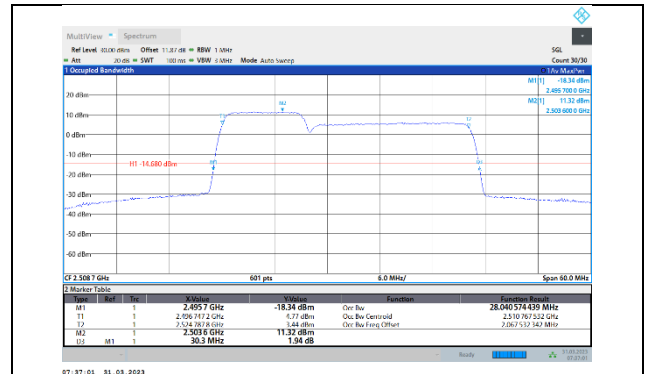

**41-41-10MHz-15MHz-64QAM-64QAM-39703-39823-50RB#0-75RB#0**

**41-41-10MHz-15MHz-16QAM-16QAM-39703-39823-50RB#0-75RB#0**

**41-41-10MHz-15MHz-64QAM-64QAM-40549-40669-50RB#0-75RB#0**

41-41-10MHz-15MHz-64QAM-64QAM-41395-41515-50RB#0-75RB#0