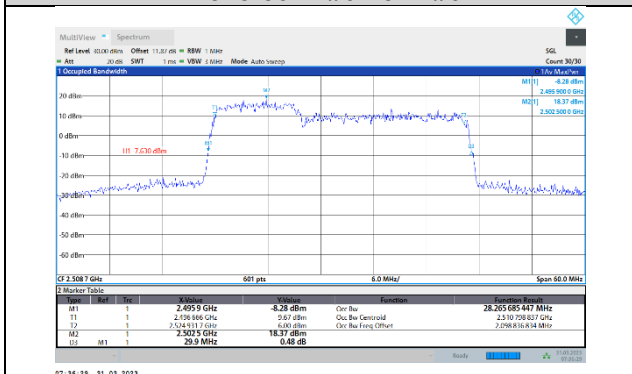

41-41-10MHz-20MHz-QPSK-QPSK-39705-39849-50RB#0-100RB#0