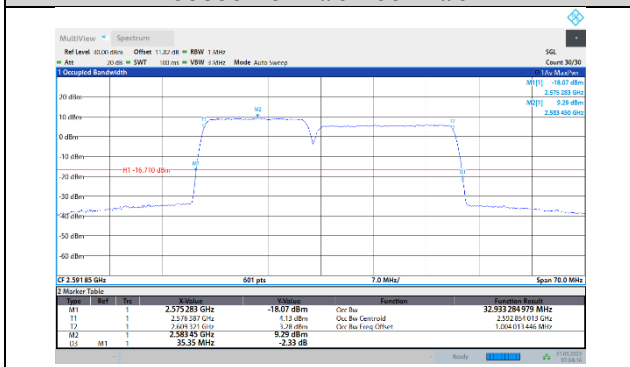

41-41-15MHz-20MHz-64QAM-64QAM-40523-40694-75RB#0-100RB#0