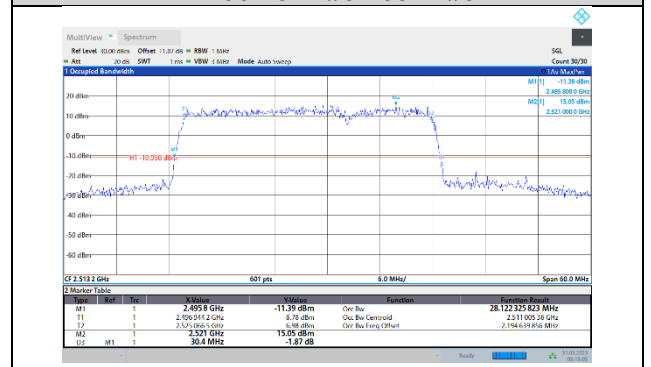

41-41-20MHz-10MHz-QPSK-QPSK-39750-39894-100RB#0-50RB#0