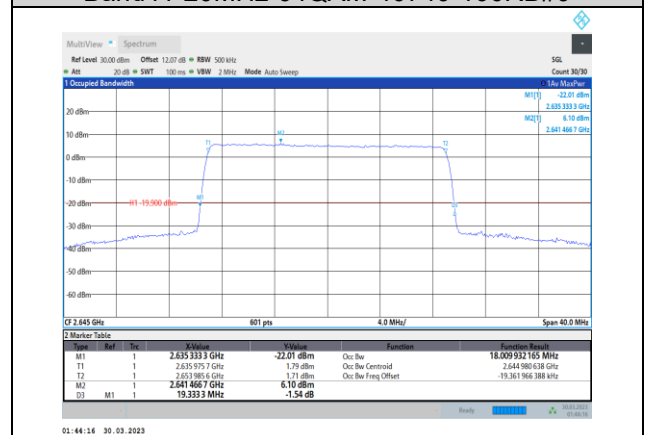

Band41-20MHz-64QAM-41140-100RB#0