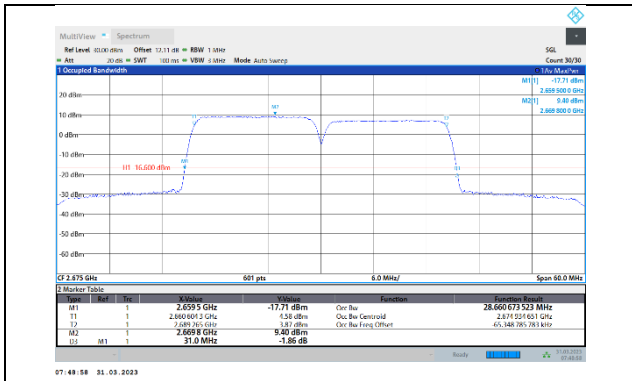

41-41-15MHz-15MHz-16QAM-16QAM-41365-41515-75RB#0-75RB#0