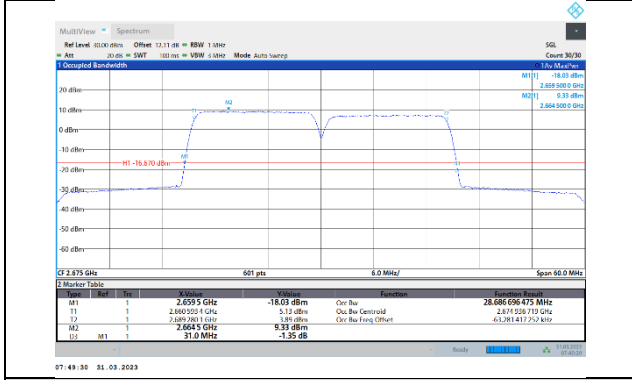

41-41-15MHz-15MHz-64QAM-64QAM-41365-41515-75RB#0-75RB#0