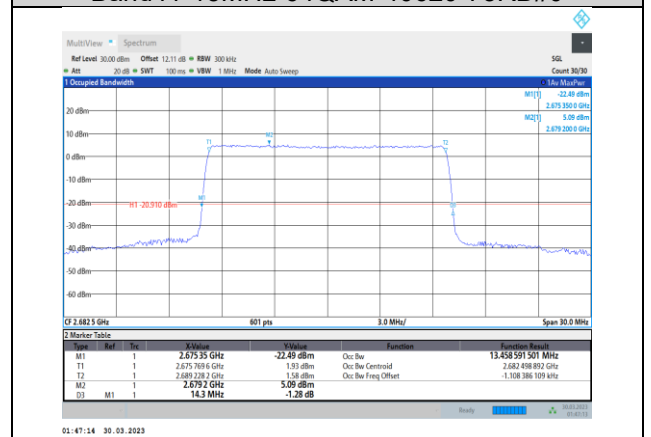

Band41-15MHz-64QAM-41515-75RB#0