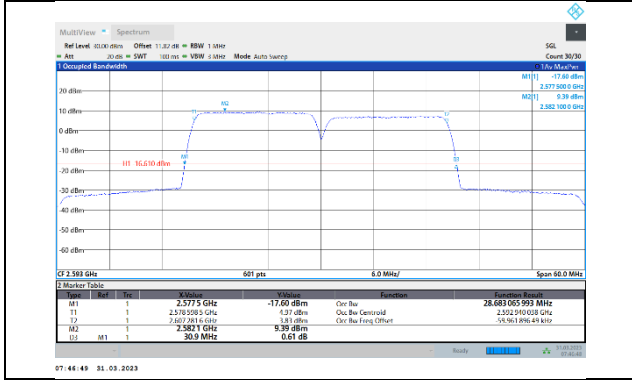

41-41-15MHz-15MHz-64QAM-64QAM-40545-40695-75RB#0-75RB#0