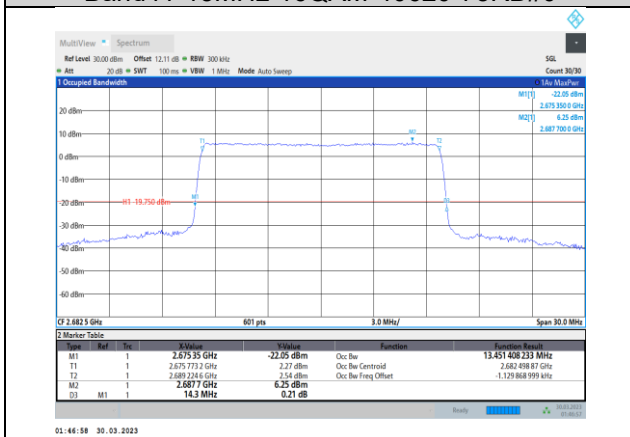

Band41-15MHz-QPSK-40620-75RB#0

Band41-10MHz-64QAM-41540-50RB#0

Band41-15MHz-QPSK-41515-75RB#0

Band41-15MHz-16QAM-39725-75RB#0

Band41-15MHz-64QAM-39725-75RB#0

Band41-15MHz-16QAM-40620-75RB#0

Band41-15MHz-64QAM-40620-75RB#0