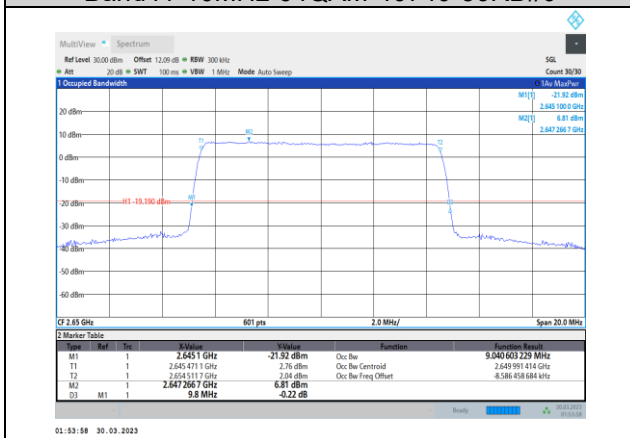

Band41-10MHz-64QAM-39700-50RB#0

Band41-10MHz-64QAM-40620-50RB#0

Band41-10MHz-64QAM-40090-50RB#0

Band41-10MHz-64QAM-40640-50RB#0

Band41-10MHz-64QAM-40740-50RB#0

Band41-15MHz-QPSK-39725-75RB#0

Band41-10MHz-64QAM-41190-50RB#0