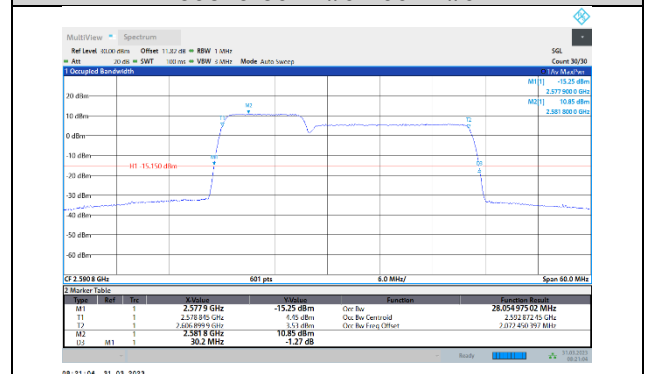

41-41-10MHz-20MHz-16QAM-16QAM-40526-40670-50RB#0-100RB#0