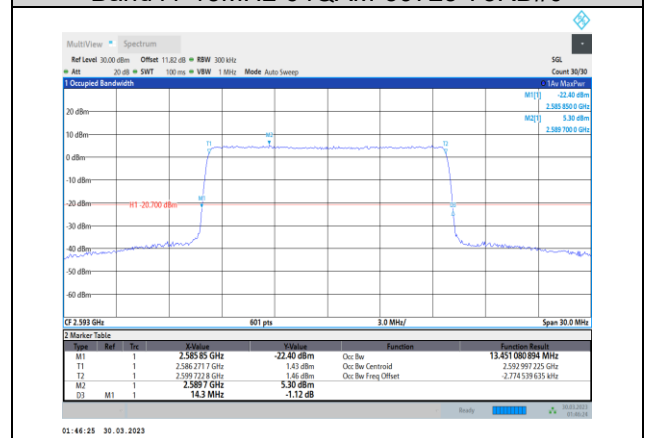

Band41-15MHz-QPSK-40620-75RB#0

Band41-10MHz-64QAM-41540-50RB#0

Band41-15MHz-QPSK-41515-75RB#0

Band41-15MHz-16QAM-39725-75RB#0

Band41-15MHz-64QAM-39725-75RB#0

Band41-15MHz-16QAM-40620-75RB#0

Band41-15MHz-64QAM-40620-75RB#0