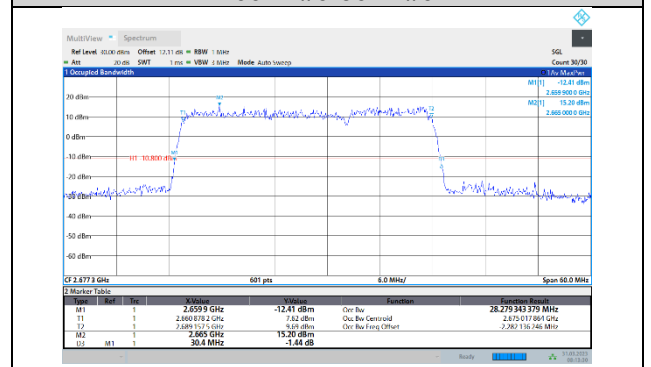

41-41-20MHz-10MHz-QPSK-QPSK-41391-41535-100RB#0-50RB#0