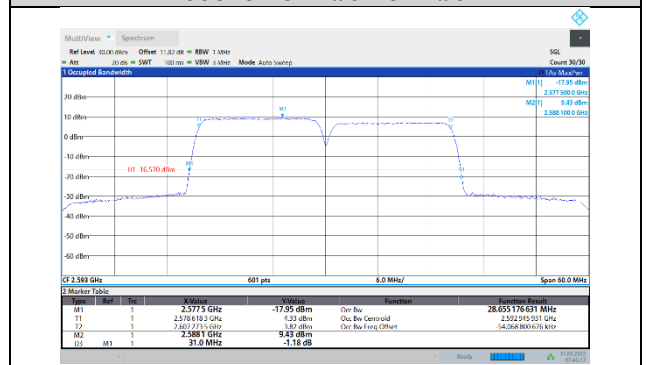

41-41-15MHz-15MHz-16QAM-16QAM-40545-40695-75RB#0-75RB#0