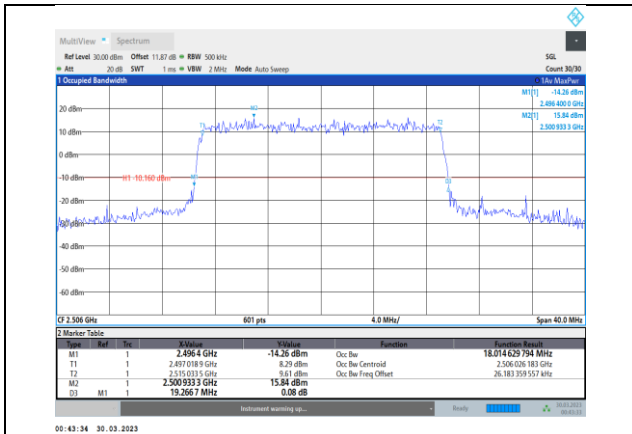

Band41-20MHz-QPSK-39750-100RB#0