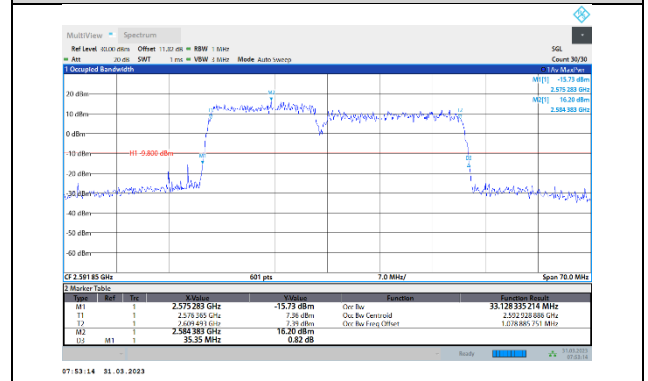

41-41-15MHz-20MHz-QPSK-QPSK-40523-40694-75RB#0-100RB#0