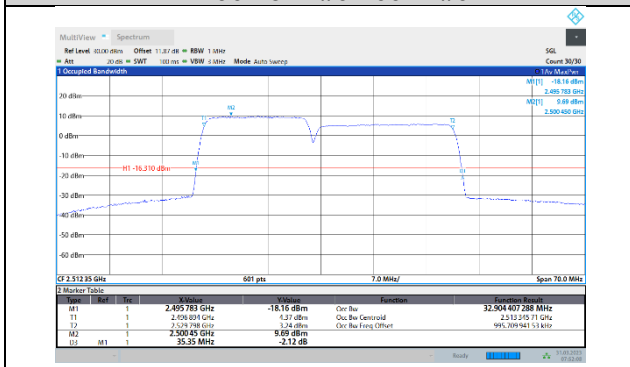

41-41-15MHz-20MHz-64QAM-64QAM-39728-39899-75RB#0-100RB#0