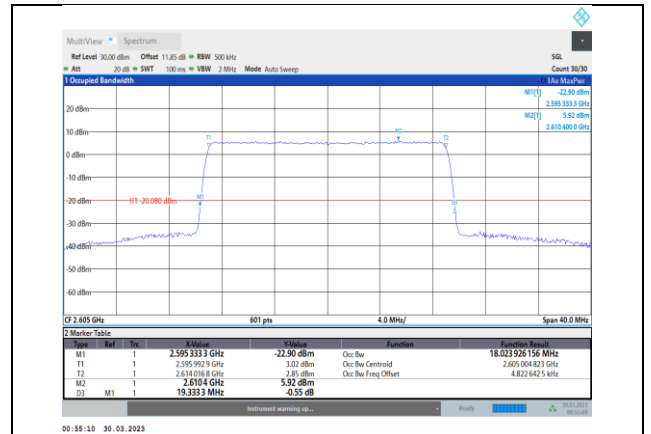

Band41-20MHz-16QAM-40640-100RB#0

Band41-20MHz-16QAM-41490-100RB#0

Band41-20MHz-16QAM-40740-100RB#0

Band41-20MHz-64QAM-39750-100RB#0

Band41-20MHz-16QAM-41140-100RB#0

Band41-20MHz-64QAM-40140-100RB#0

Band41-20MHz-64QAM-40340-100RB#0