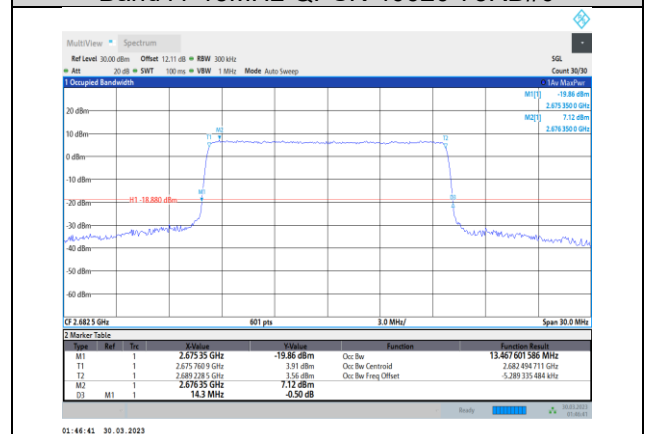

Band41-15MHz-QPSK-41515-75RB#0