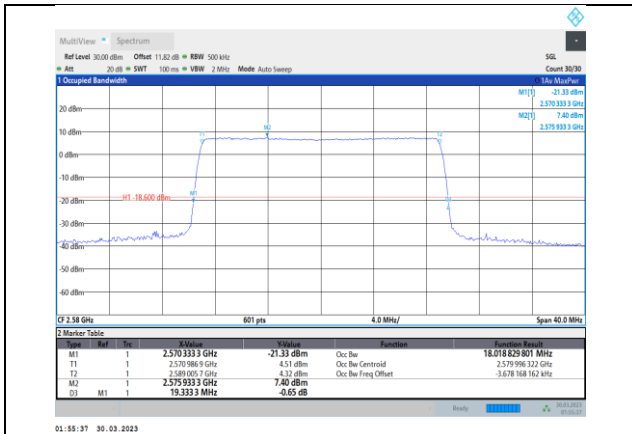

Band38-15MHz-64QAM-38175-75RB#0

Band38-20MHz-16QAM-37850-100RB#0