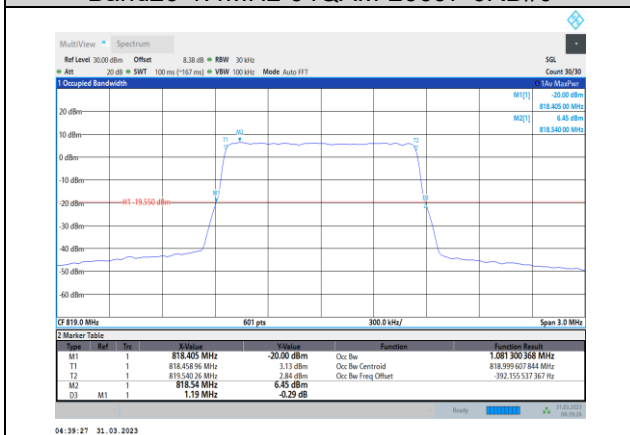

Band26-1.4MHz-16QAM-26697-6RB#0

Band26-1.4MHz-QPSK-26740-6RB#0

Band26-1.4MHz-16QAM-26740-6RB#0

Band26-1.4MHz-QPSK-26783-6RB#0

Band26-1.4MHz-16QAM-26783-6RB#0

Band26-1.4MHz-64QAM-26697-6RB#0

Band26-3MHz-QPSK-26705-15RB#0