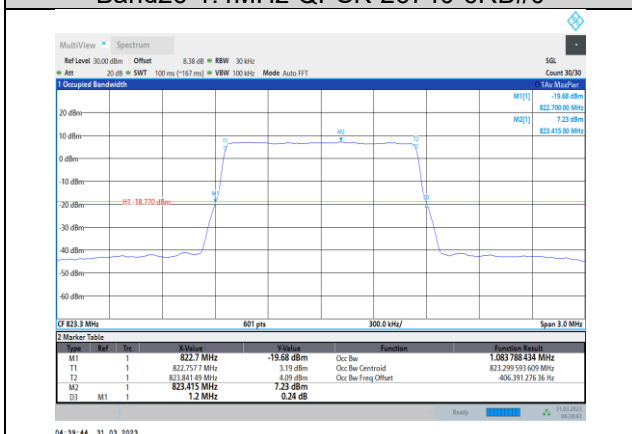

Band26-1.4MHz-QPSK-26740-6RB#0

Band26-1.4MHz-QPSK-26783-6RB#0