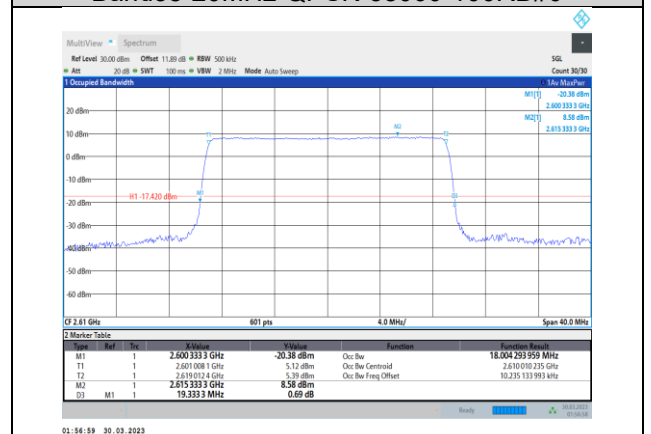

Band38-15MHz-QPSK-38175-75RB#0

Band38-15MHz-16QAM-38175-75RB#0

Band38-15MHz-64QAM-37825-75RB#0

Band38-20MHz-QPSK-37850-100RB#0

Band38-15MHz-64QAM-38000-75RB#0

Band38-20MHz-QPSK-38000-100RB#0

Band38-15MHz-64QAM-38175-75RB#0