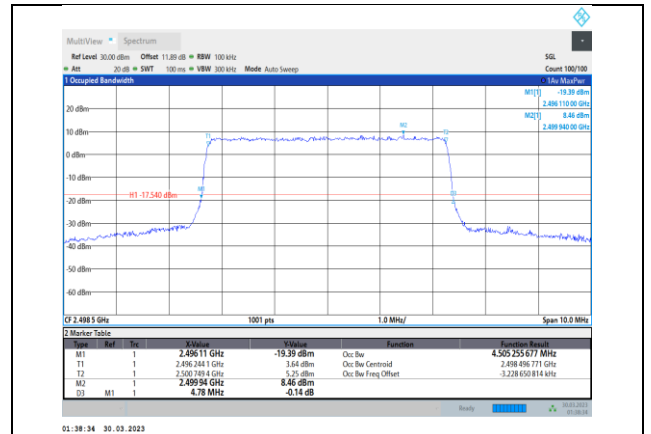

Band38-20MHz-64QAM-38150-100RB#0

Band41-5MHz-16QAM-39675-25RB#0