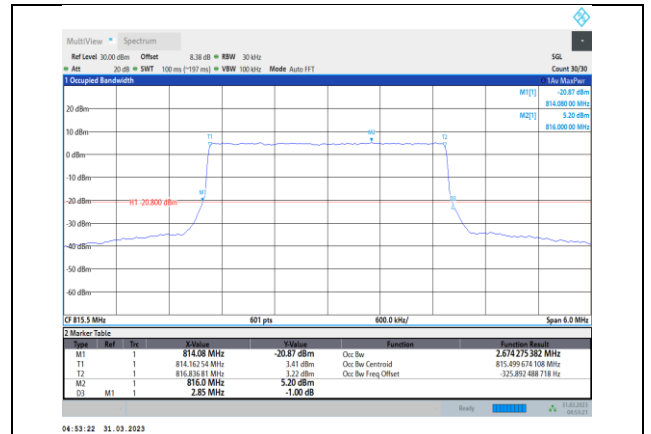

Band26-1.4MHz-16QAM-26697-6RB#0

Band26-1.4MHz-QPSK-26740-6RB#0

Band26-1.4MHz-16QAM-26740-6RB#0

Band26-1.4MHz-QPSK-26783-6RB#0

Band26-1.4MHz-16QAM-26783-6RB#0

Band26-1.4MHz-64QAM-26697-6RB#0

Band26-3MHz-QPSK-26705-15RB#0