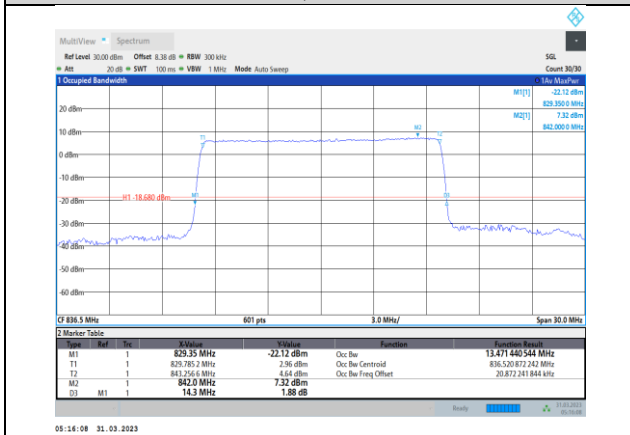

Band26-10MHz-64QAM-26740-50RB#0

Band26-15MHz-QPSK-26765-75RB#0

Band26-15MHz-QPSK-26965-75RB#0

Band26-15MHz-QPSK-26865-75RB#0

Band26-15MHz-16QAM-26765-75RB#0

Band26-15MHz-QPSK-26915-75RB#0

Band26-15MHz-16QAM-26865-75RB#0