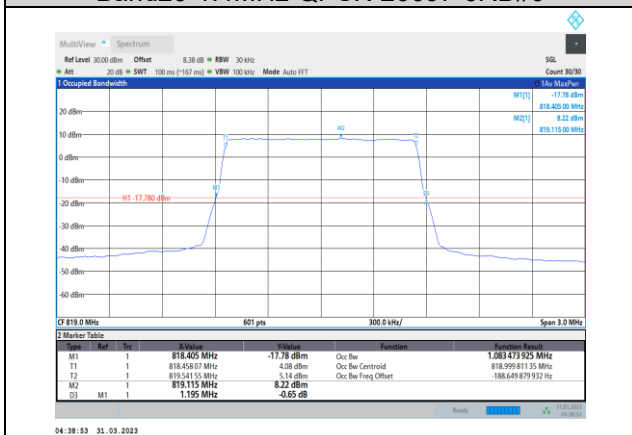

Band26-1.4MHz-QPSK-26697-6RB#0

Band26-1.4MHz-QPSK-26740-6RB#0