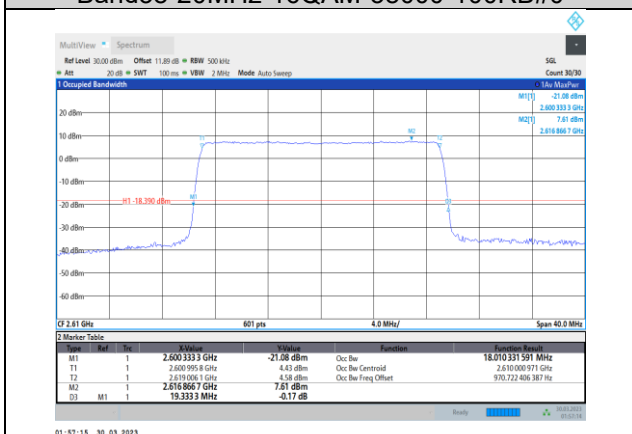

Band38-20MHz-QPSK-38150-100RB#0

Band38-20MHz-16QAM-37850-100RB#0

Band38-20MHz-64QAM-37850-100RB#0

Band38-20MHz-16QAM-38000-100RB#0

Band38-20MHz-64QAM-38000-100RB#0

Band38-20MHz-16QAM-38150-100RB#0

Band38-20MHz-64QAM-38150-100RB#0