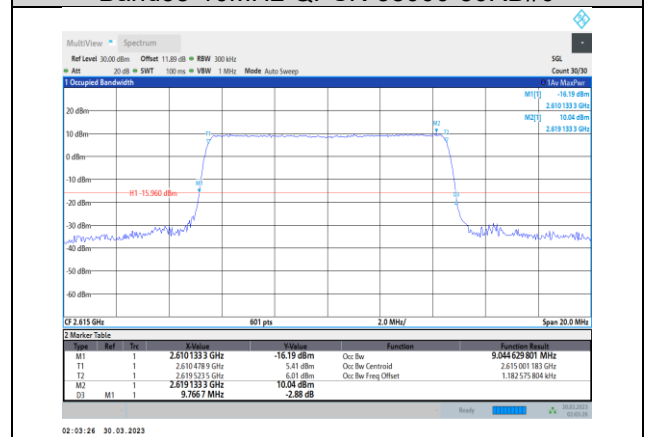

Band38-10MHz-QPSK-38000-50RB#0

Band38-10MHz-QPSK-38200-50RB#0