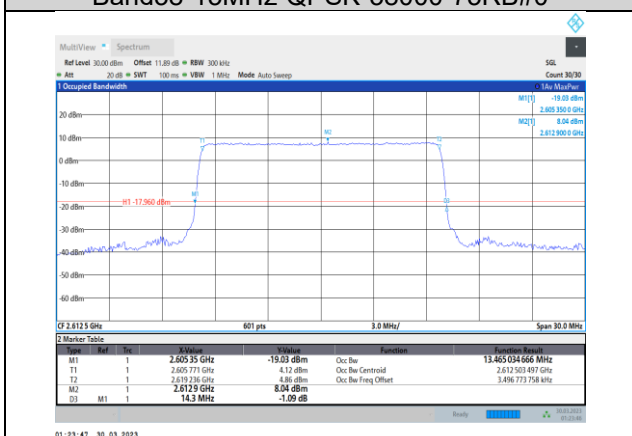

Band38-10MHz-64QAM-38000-50RB#0

Band38-10MHz-16QAM-38200-50RB#0

Band38-10MHz-64QAM-38200-50RB#0

Band38-15MHz-QPSK-37825-75RB#0

Band38-15MHz-16QAM-37825-75RB#0

Band38-15MHz-QPSK-38000-75RB#0

Band38-15MHz-16QAM-38000-75RB#0