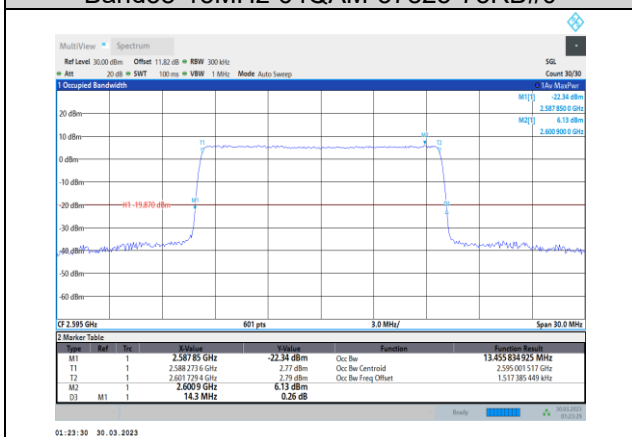

Band38-15MHz-QPSK-38175-75RB#0

Band38-15MHz-16QAM-38175-75RB#0

Band38-15MHz-64QAM-37825-75RB#0

Band38-20MHz-QPSK-37850-100RB#0

Band38-15MHz-64QAM-38000-75RB#0

Band38-20MHz-QPSK-38000-100RB#0

Band38-15MHz-64QAM-38175-75RB#0