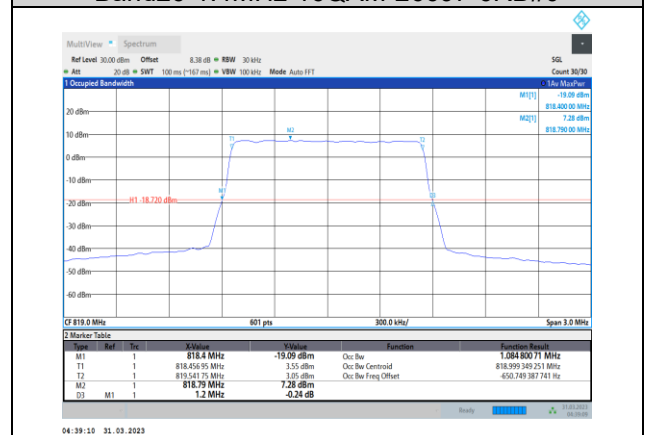

Band26-1.4MHz-16QAM-26697-6RB#0

Band26-1.4MHz-16QAM-26740-6RB#0