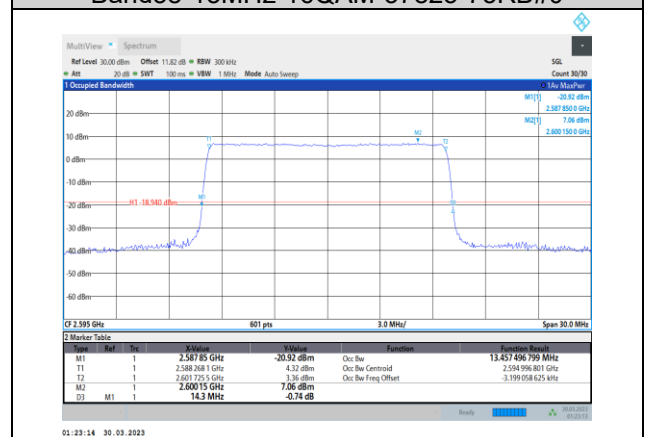

Band38-10MHz-64QAM-38000-50RB#0

Band38-10MHz-16QAM-38200-50RB#0

Band38-10MHz-64QAM-38200-50RB#0

Band38-15MHz-QPSK-37825-75RB#0

Band38-15MHz-16QAM-37825-75RB#0

Band38-15MHz-QPSK-38000-75RB#0

Band38-15MHz-16QAM-38000-75RB#0