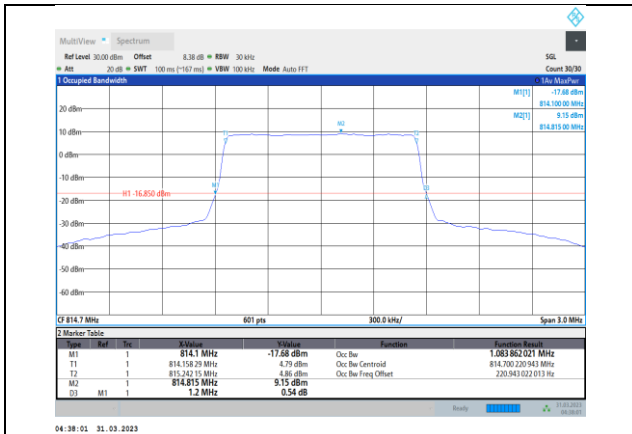

Band17-10MHz-16QAM-23780-50RB#0

Band17-10MHz-64QAM-23780-50RB#0

Band17-10MHz-16QAM-23790-50RB#0

Band17-10MHz-64QAM-23790-50RB#0

Band17-10MHz-16QAM-23800-50RB#0

Band17-10MHz-64QAM-23800-50RB#0

Band26-1.4MHz-QPSK-26697-6RB#0