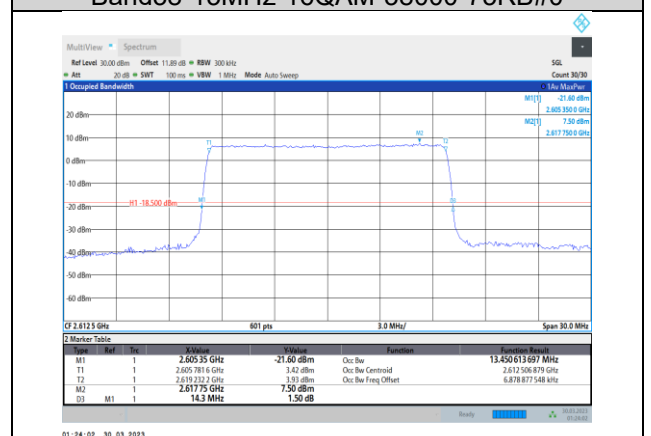

Band38-15MHz-16QAM-38000-75RB#0

Band38-15MHz-16QAM-38175-75RB#0