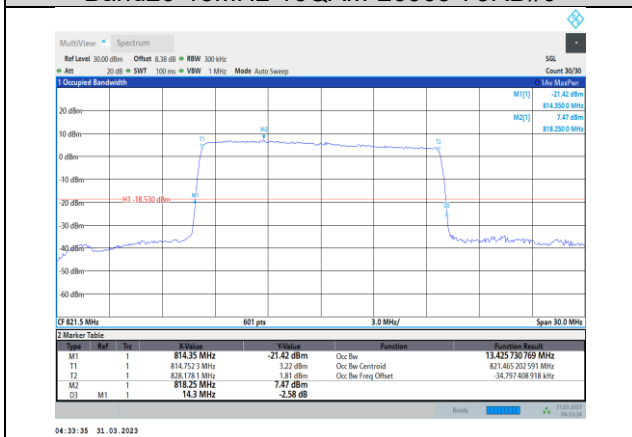

Band26-15MHz-16QAM-26915-75RB#0

Band26-15MHz-64QAM-26865-75RB#0

Band26-15MHz-16QAM-26965-75RB#0

Band26-15MHz-64QAM-26915-75RB#0

Band26-15MHz-64QAM-26765-75RB#0

Band26-15MHz-64QAM-26965-75RB#0

Band38-5MHz-QPSK-37775-25RB#0