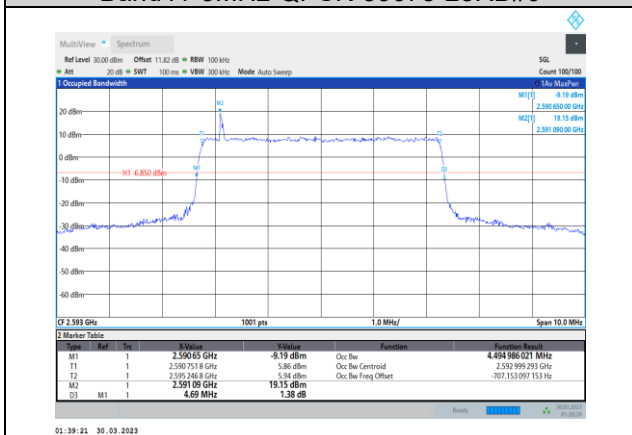

Band41-5MHz-QPSK-39675-25RB#0

Band41-5MHz-QPSK-40620-25RB#0