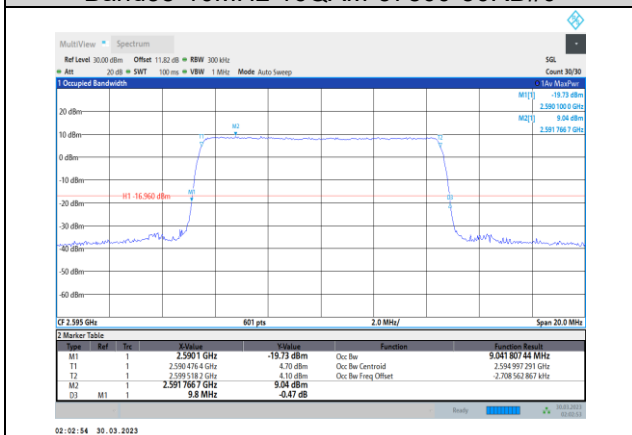

Band38-5MHz-64QAM-38000-25RB#0

Band38-10MHz-QPSK-38000-50RB#0

Band38-5MHz-64QAM-38225-25RB#0

Band38-10MHz-QPSK-38200-50RB#0

Band38-10MHz-16QAM-37800-50RB#0

Band38-10MHz-64QAM-37800-50RB#0

Band38-10MHz-16QAM-38000-50RB#0