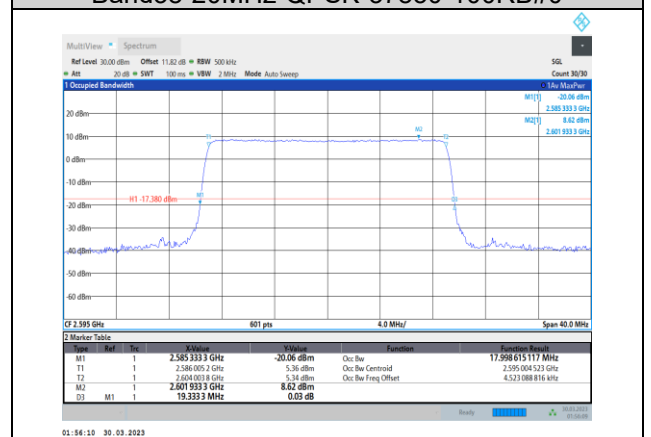

Band38-15MHz-QPSK-38175-75RB#0

Band38-15MHz-16QAM-38175-75RB#0

Band38-15MHz-64QAM-37825-75RB#0

Band38-20MHz-QPSK-37850-100RB#0

Band38-15MHz-64QAM-38000-75RB#0

Band38-20MHz-QPSK-38000-100RB#0

Band38-15MHz-64QAM-38175-75RB#0