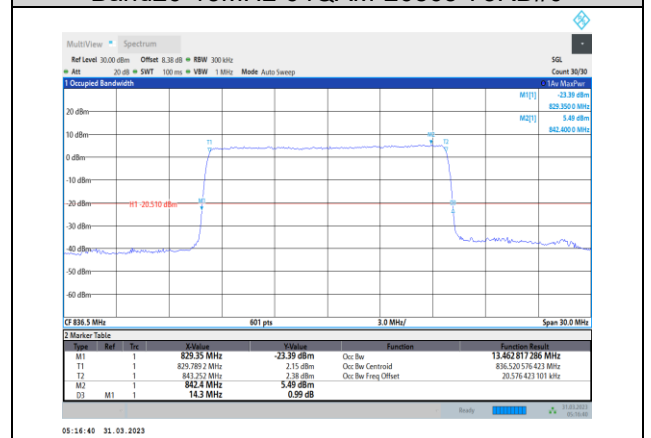

Band26-15MHz-64QAM-26865-75RB#0

Band26-15MHz-64QAM-26915-75RB#0