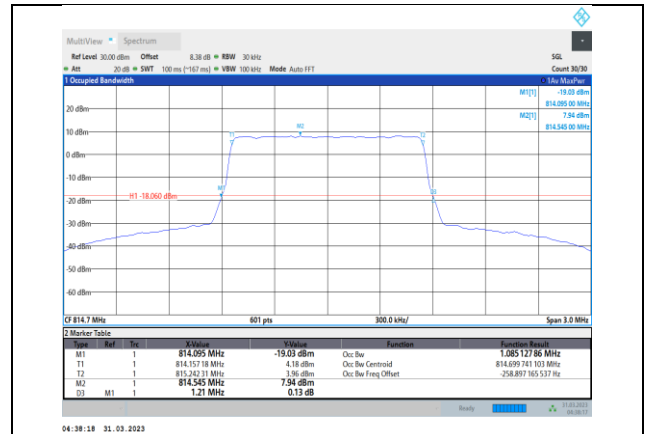

Band17-10MHz-16QAM-23780-50RB#0

Band17-10MHz-64QAM-23780-50RB#0

Band17-10MHz-16QAM-23790-50RB#0

Band17-10MHz-64QAM-23790-50RB#0

Band17-10MHz-16QAM-23800-50RB#0

Band17-10MHz-64QAM-23800-50RB#0

Band26-1.4MHz-QPSK-26697-6RB#0