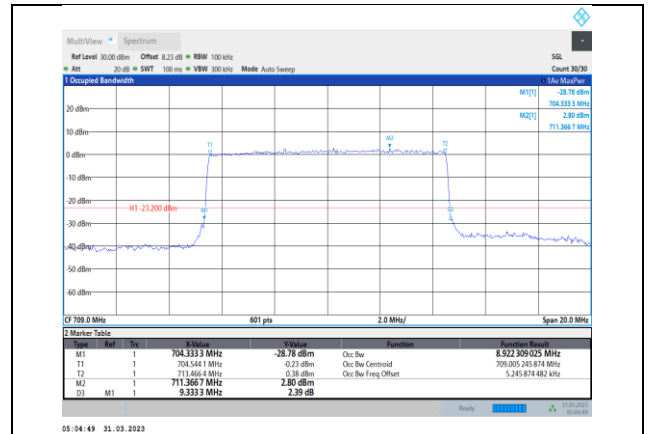

Band17-10MHz-16QAM-23780-50RB#0

Band17-10MHz-64QAM-23780-50RB#0

Band17-10MHz-16QAM-23790-50RB#0

Band17-10MHz-64QAM-23790-50RB#0

Band17-10MHz-16QAM-23800-50RB#0

Band17-10MHz-64QAM-23800-50RB#0

Band26-1.4MHz-QPSK-26697-6RB#0