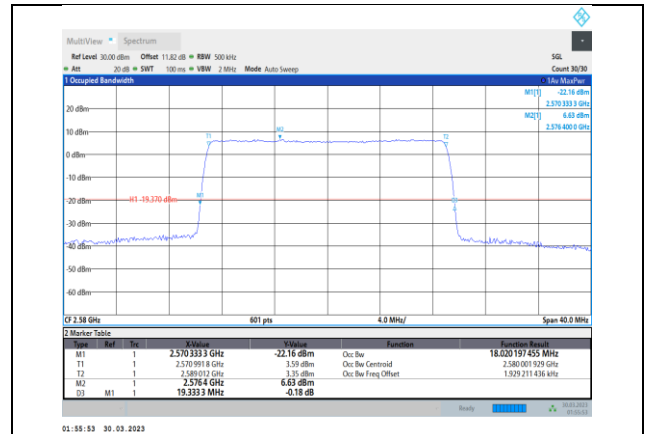

Band38-20MHz-QPSK-38150-100RB#0

Band38-20MHz-64QAM-37850-100RB#0