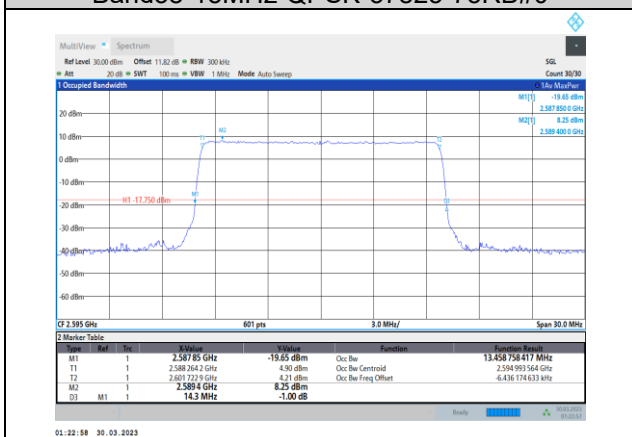

Band38-10MHz-64QAM-38000-50RB#0

Band38-10MHz-16QAM-38200-50RB#0

Band38-10MHz-64QAM-38200-50RB#0

Band38-15MHz-QPSK-37825-75RB#0

Band38-15MHz-16QAM-37825-75RB#0

Band38-15MHz-QPSK-38000-75RB#0

Band38-15MHz-16QAM-38000-75RB#0