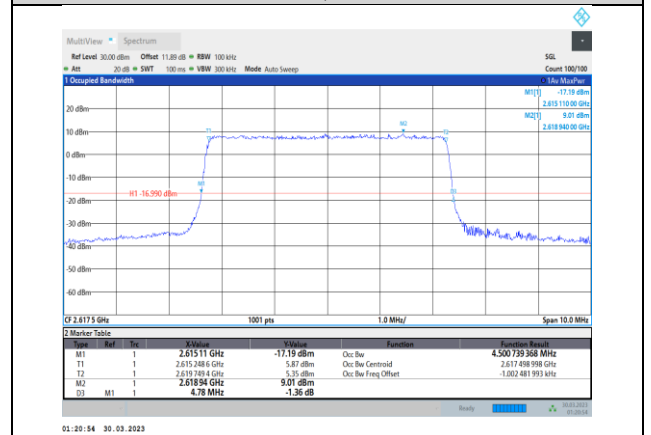

Band38-5MHz-16QAM-37775-25RB#0

Band38-5MHz-QPSK-38000-25RB#0

Band38-5MHz-16QAM-38000-25RB#0

Band38-5MHz-QPSK-38225-25RB#0

Band38-5MHz-16QAM-38225-25RB#0

Band38-5MHz-64QAM-37775-25RB#0

Band38-10MHz-QPSK-37800-50RB#0