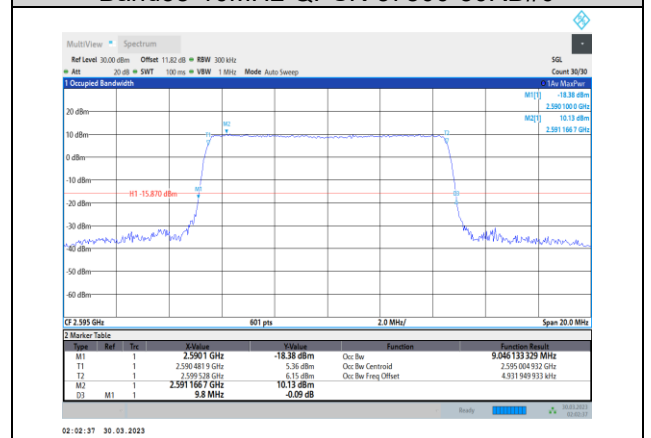

Band38-10MHz-QPSK-37800-50RB#0

Band38-10MHz-QPSK-38000-50RB#0