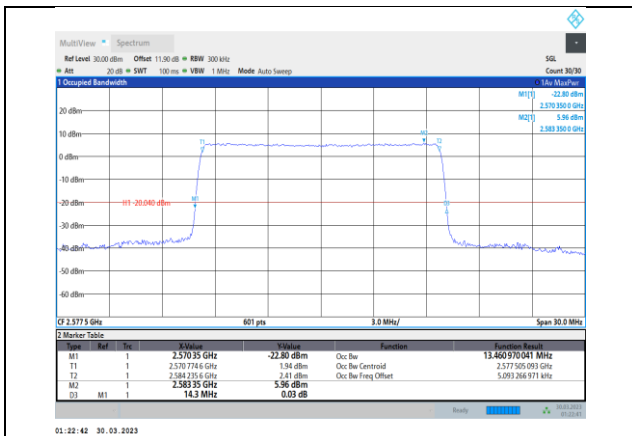

Band38-15MHz-QPSK-38175-75RB#0

Band38-15MHz-64QAM-37825-75RB#0