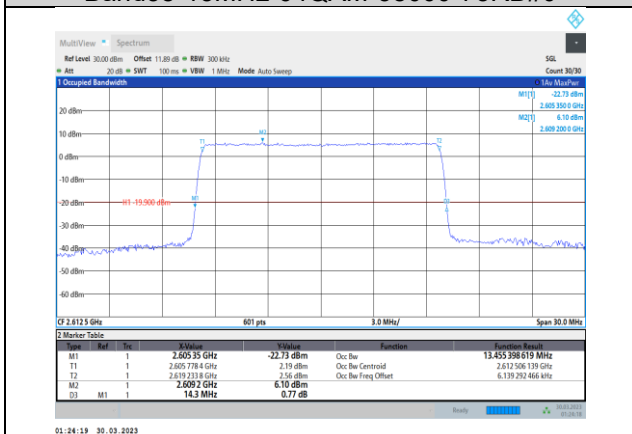

Band38-15MHz-QPSK-38175-75RB#0

Band38-15MHz-16QAM-38175-75RB#0

Band38-15MHz-64QAM-37825-75RB#0

Band38-20MHz-QPSK-37850-100RB#0

Band38-15MHz-64QAM-38000-75RB#0

Band38-20MHz-QPSK-38000-100RB#0

Band38-15MHz-64QAM-38175-75RB#0