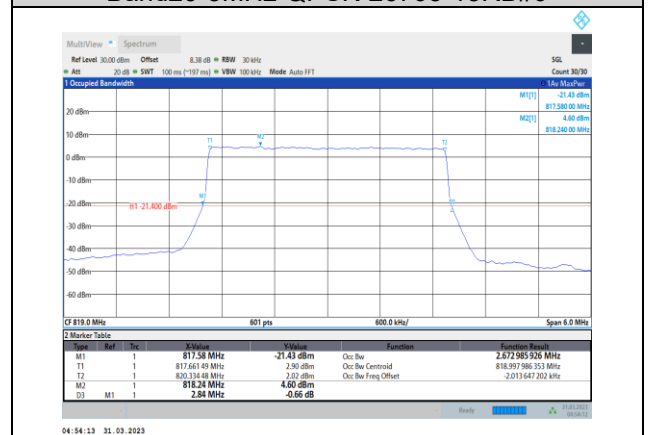

Band26-3MHz-QPSK-26705-15RB#0

Band26-3MHz-QPSK-26740-15RB#0