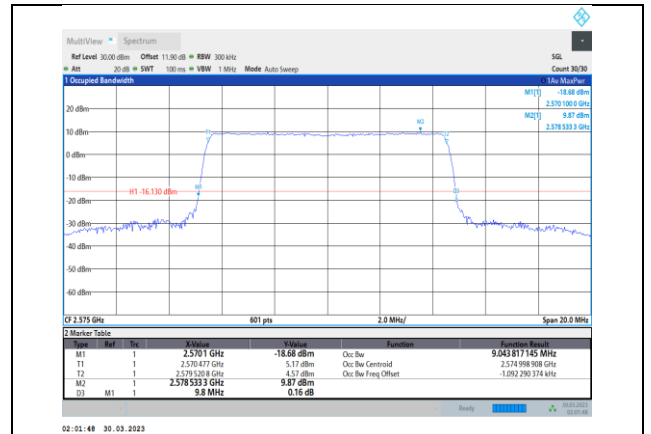

Band38-5MHz-16QAM-37775-25RB#0

Band38-5MHz-QPSK-38000-25RB#0

Band38-5MHz-16QAM-38000-25RB#0

Band38-5MHz-QPSK-38225-25RB#0

Band38-5MHz-16QAM-38225-25RB#0

Band38-5MHz-64QAM-37775-25RB#0

Band38-10MHz-QPSK-37800-50RB#0