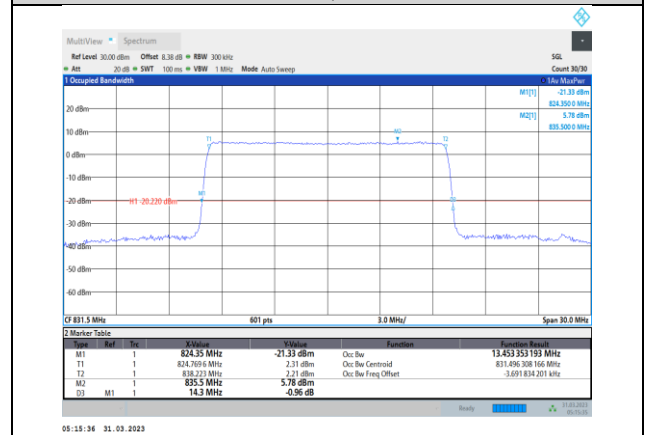

Band26-10MHz-64QAM-26740-50RB#0

Band26-15MHz-QPSK-26765-75RB#0

Band26-15MHz-QPSK-26965-75RB#0

Band26-15MHz-QPSK-26865-75RB#0

Band26-15MHz-16QAM-26765-75RB#0

Band26-15MHz-QPSK-26915-75RB#0

Band26-15MHz-16QAM-26865-75RB#0