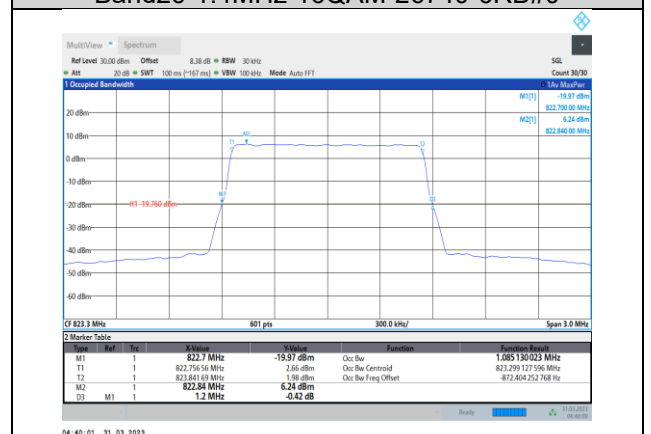

Band26-1.4MHz-16QAM-26697-6RB#0

Band26-1.4MHz-QPSK-26740-6RB#0

Band26-1.4MHz-16QAM-26740-6RB#0

Band26-1.4MHz-QPSK-26783-6RB#0

Band26-1.4MHz-16QAM-26783-6RB#0

Band26-1.4MHz-64QAM-26697-6RB#0

Band26-3MHz-QPSK-26705-15RB#0