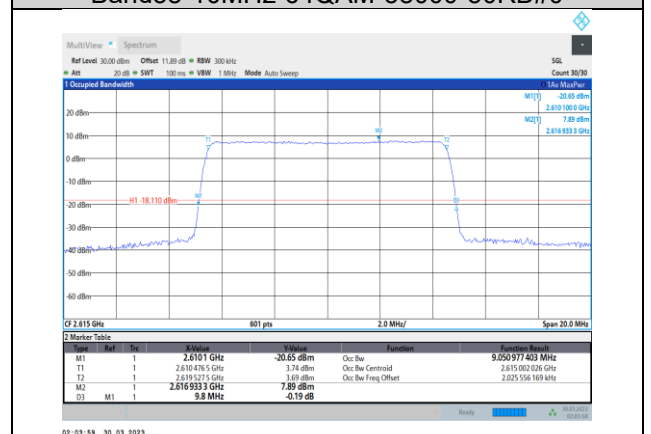

Band38-10MHz-64QAM-38000-50RB#0

Band38-10MHz-64QAM-38200-50RB#0