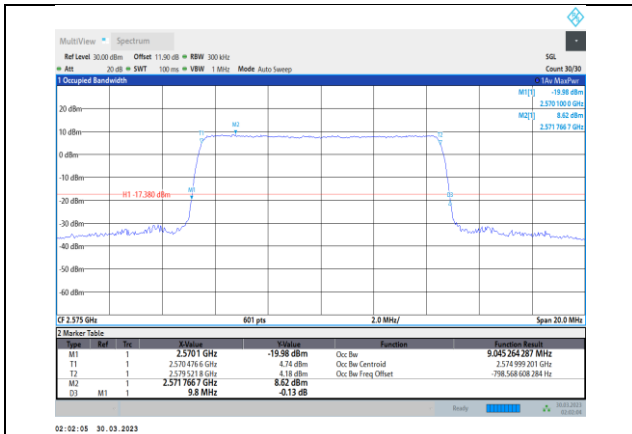

Band38-5MHz-64QAM-38000-25RB#0

Band38-10MHz-QPSK-38000-50RB#0

Band38-5MHz-64QAM-38225-25RB#0

Band38-10MHz-QPSK-38200-50RB#0

Band38-10MHz-16QAM-37800-50RB#0

Band38-10MHz-64QAM-37800-50RB#0

Band38-10MHz-16QAM-38000-50RB#0