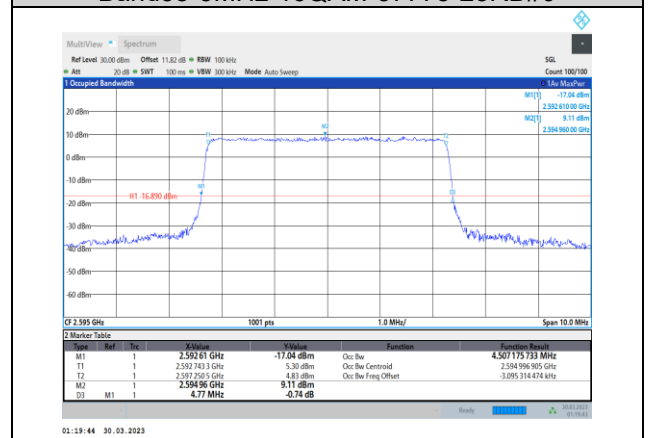

Band38-5MHz-16QAM-37775-25RB#0

Band38-5MHz-16QAM-38000-25RB#0