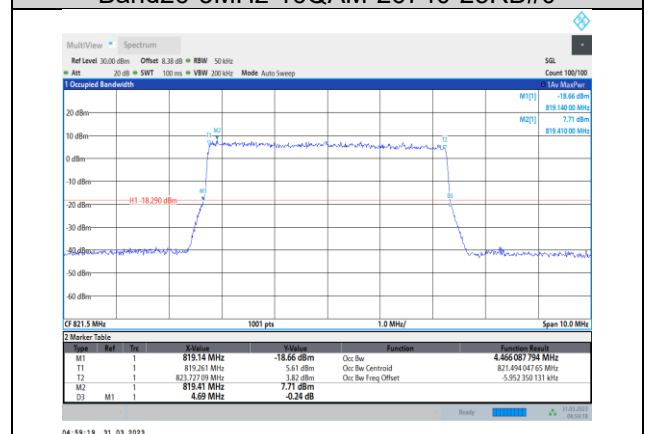

Band26-5MHz-16QAM-26740-25RB#0

Band26-5MHz-16QAM-26765-25RB#0