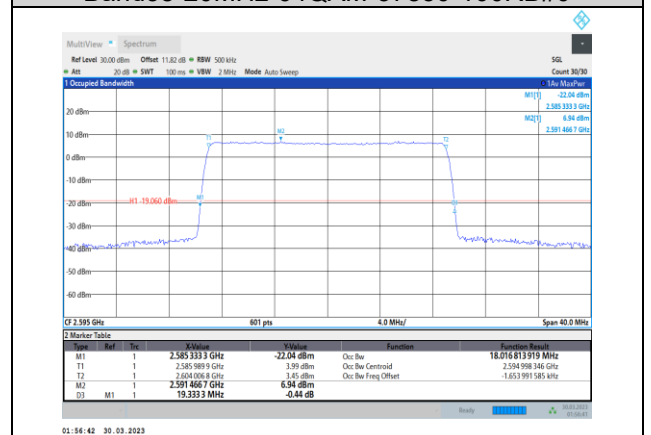

Band38-20MHz-QPSK-38150-100RB#0

Band38-20MHz-16QAM-37850-100RB#0

Band38-20MHz-64QAM-37850-100RB#0

Band38-20MHz-16QAM-38000-100RB#0

Band38-20MHz-64QAM-38000-100RB#0

Band38-20MHz-16QAM-38150-100RB#0

Band38-20MHz-64QAM-38150-100RB#0