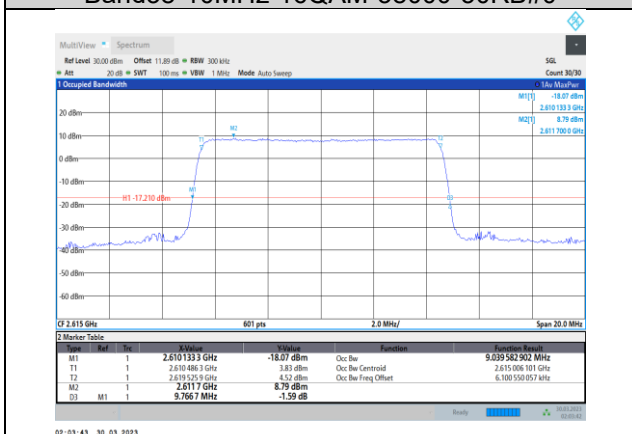

Band38-10MHz-16QAM-38000-50RB#0

Band38-10MHz-16QAM-38200-50RB#0