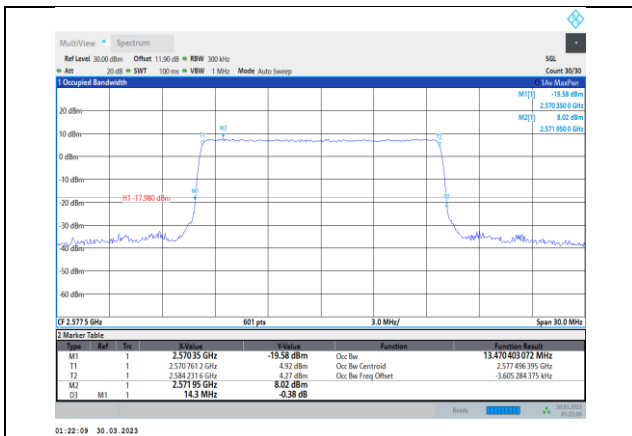

Band38-10MHz-16QAM-38200-50RB#0

Band38-15MHz-QPSK-37825-75RB#0