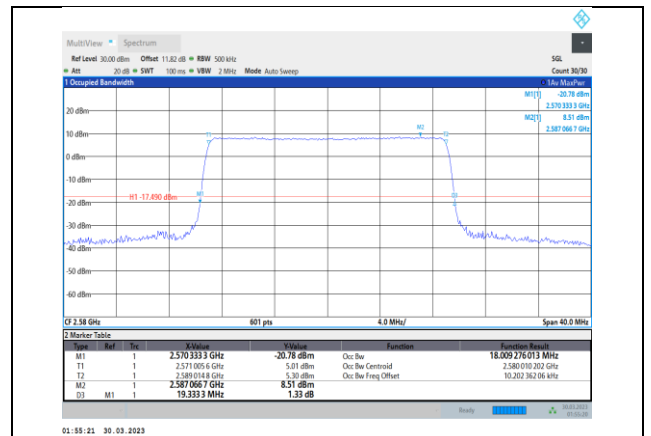

Band38-15MHz-16QAM-38175-75RB#0

Band38-20MHz-QPSK-37850-100RB#0