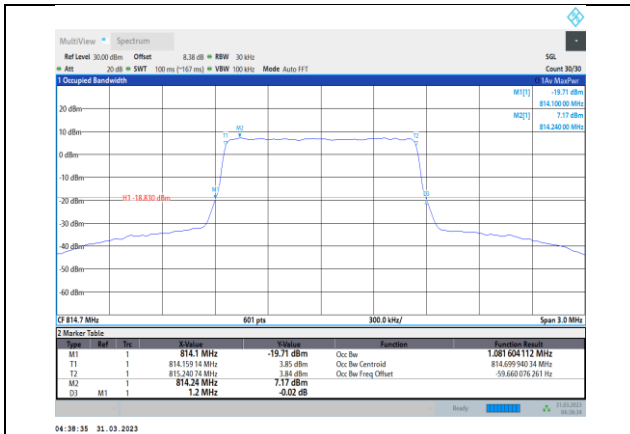

Band26-1.4MHz-16QAM-26697-6RB#0

Band26-1.4MHz-QPSK-26740-6RB#0

Band26-1.4MHz-16QAM-26740-6RB#0

Band26-1.4MHz-QPSK-26783-6RB#0

Band26-1.4MHz-16QAM-26783-6RB#0

Band26-1.4MHz-64QAM-26697-6RB#0

Band26-3MHz-QPSK-26705-15RB#0