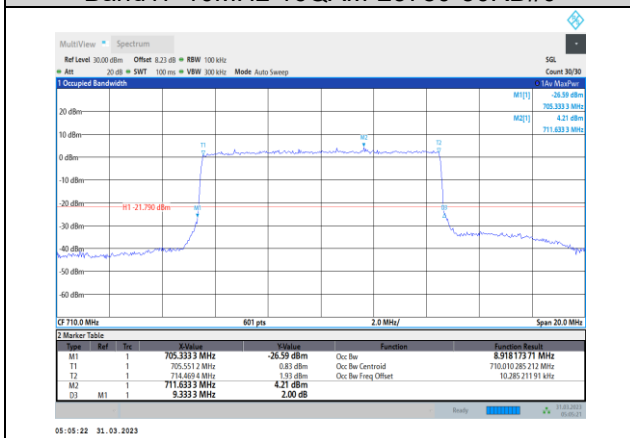

Band17-10MHz-16QAM-23780-50RB#0

Band17-10MHz-64QAM-23780-50RB#0

Band17-10MHz-16QAM-23790-50RB#0

Band17-10MHz-64QAM-23790-50RB#0

Band17-10MHz-16QAM-23800-50RB#0

Band17-10MHz-64QAM-23800-50RB#0

Band26-1.4MHz-QPSK-26697-6RB#0