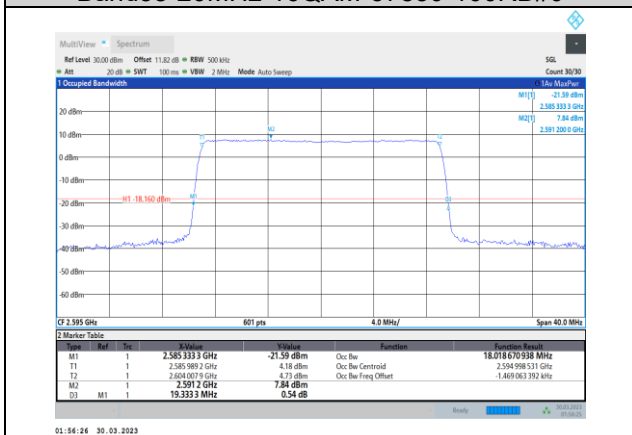

Band38-20MHz-16QAM-37850-100RB#0

Band38-20MHz-16QAM-38000-100RB#0