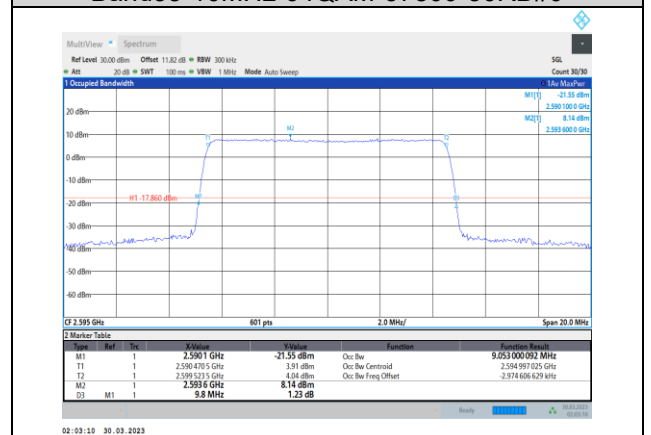

Band38-5MHz-64QAM-38000-25RB#0

Band38-10MHz-QPSK-38000-50RB#0

Band38-5MHz-64QAM-38225-25RB#0

Band38-10MHz-QPSK-38200-50RB#0

Band38-10MHz-16QAM-37800-50RB#0

Band38-10MHz-64QAM-37800-50RB#0

Band38-10MHz-16QAM-38000-50RB#0