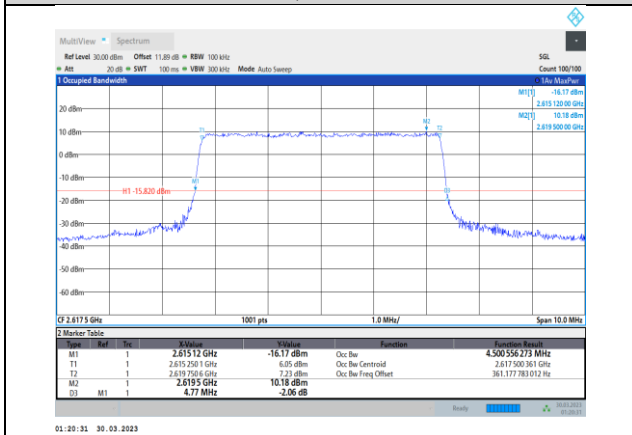

Band38-5MHz-QPSK-38000-25RB#0

Band38-5MHz-QPSK-38225-25RB#0