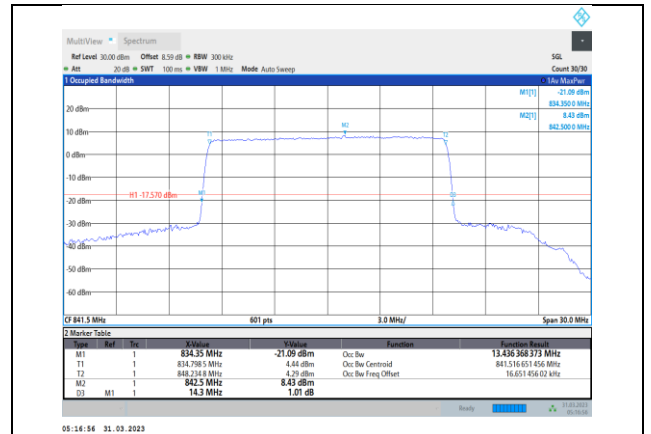

Band26-10MHz-64QAM-26740-50RB#0

Band26-15MHz-QPSK-26965-75RB#0