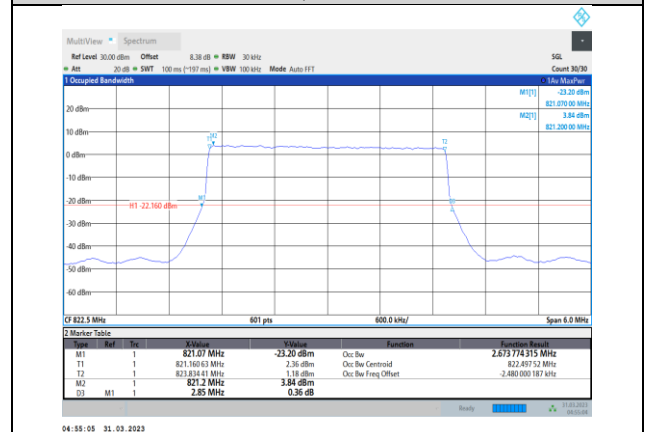

Band26-3MHz-QPSK-26740-15RB#0

Band26-3MHz-QPSK-26775-15RB#0