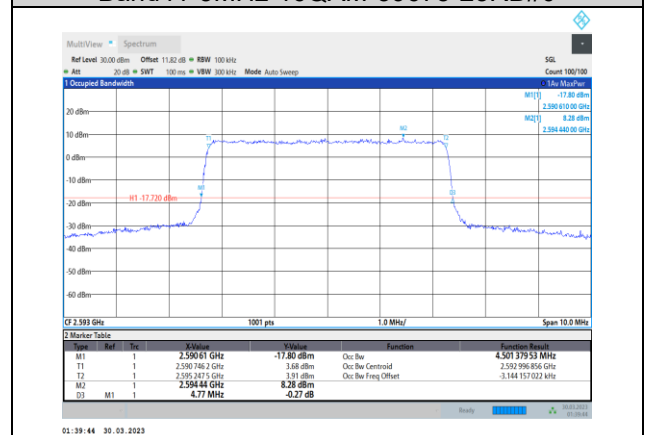

Band41-5MHz-16QAM-39675-25RB#0

Band41-5MHz-16QAM-40620-25RB#0