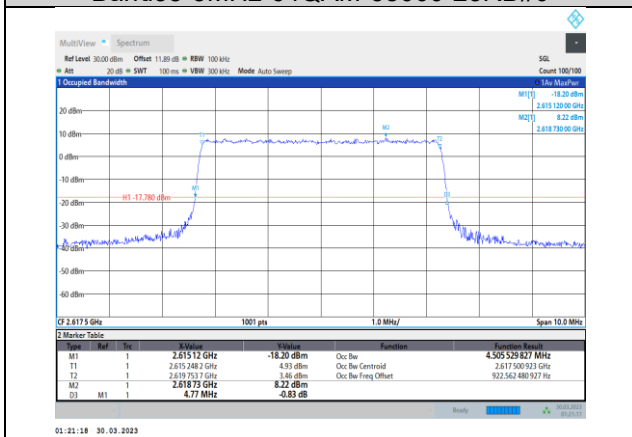

Band38-5MHz-64QAM-38000-25RB#0

Band38-5MHz-64QAM-38225-25RB#0