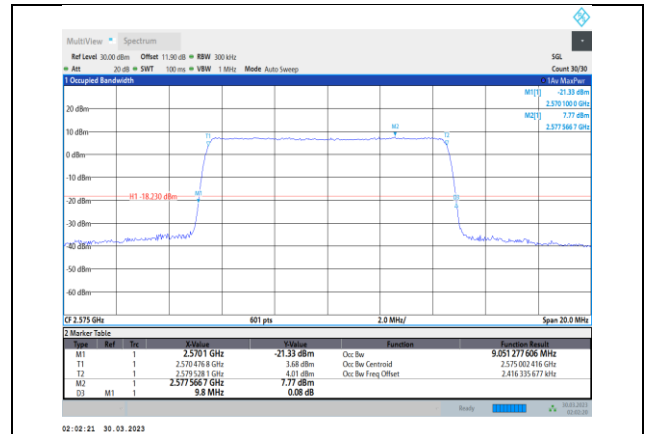

Band38-5MHz-64QAM-38000-25RB#0

Band38-10MHz-QPSK-38000-50RB#0

Band38-5MHz-64QAM-38225-25RB#0

Band38-10MHz-QPSK-38200-50RB#0

Band38-10MHz-16QAM-37800-50RB#0

Band38-10MHz-64QAM-37800-50RB#0

Band38-10MHz-16QAM-38000-50RB#0