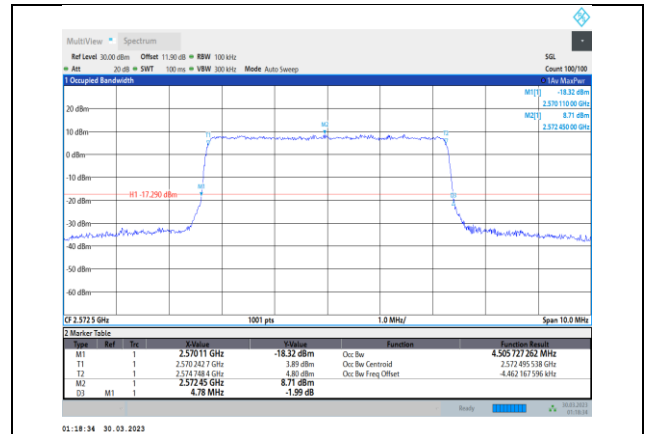

Band26-15MHz-16QAM-26915-75RB#0

Band26-15MHz-64QAM-26865-75RB#0

Band26-15MHz-16QAM-26965-75RB#0

Band26-15MHz-64QAM-26915-75RB#0

Band26-15MHz-64QAM-26765-75RB#0

Band26-15MHz-64QAM-26965-75RB#0

Band38-5MHz-QPSK-37775-25RB#0