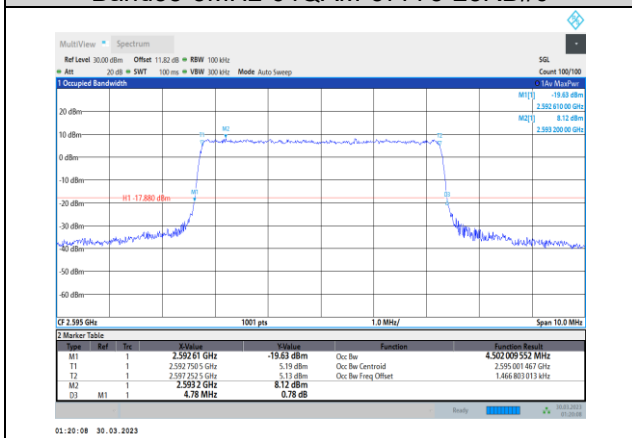

Band38-5MHz-16QAM-37775-25RB#0

Band38-5MHz-QPSK-38000-25RB#0

Band38-5MHz-16QAM-38000-25RB#0

Band38-5MHz-QPSK-38225-25RB#0

Band38-5MHz-16QAM-38225-25RB#0

Band38-5MHz-64QAM-37775-25RB#0

Band38-10MHz-QPSK-37800-50RB#0