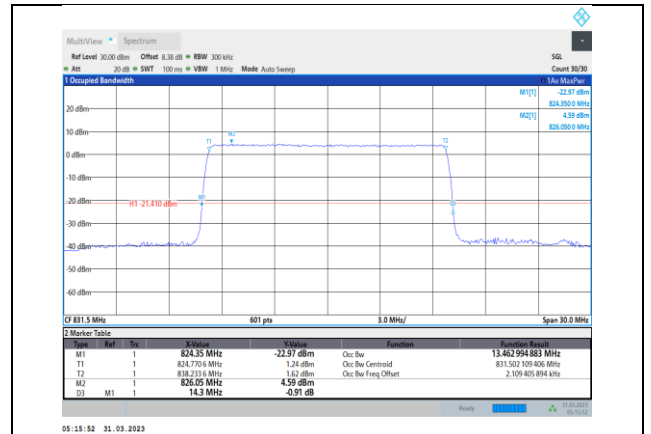

Band26-15MHz-16QAM-26865-75RB#0

Band26-15MHz-64QAM-26865-75RB#0