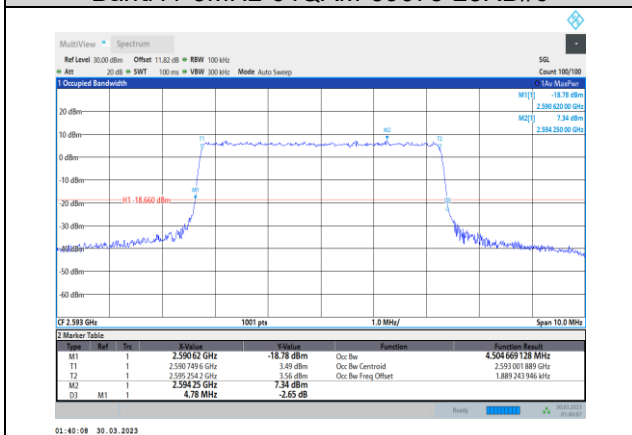

Band41-5MHz-64QAM-39675-25RB#0

Band41-5MHz-64QAM-40620-25RB#0