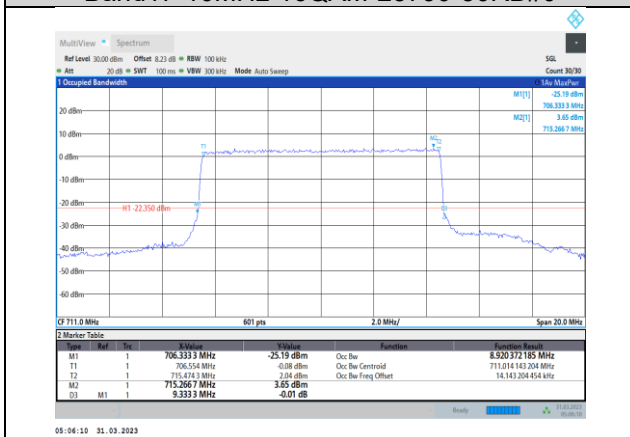

Band17-10MHz-16QAM-23780-50RB#0

Band17-10MHz-64QAM-23780-50RB#0

Band17-10MHz-16QAM-23790-50RB#0

Band17-10MHz-64QAM-23790-50RB#0

Band17-10MHz-16QAM-23800-50RB#0

Band17-10MHz-64QAM-23800-50RB#0

Band26-1.4MHz-QPSK-26697-6RB#0