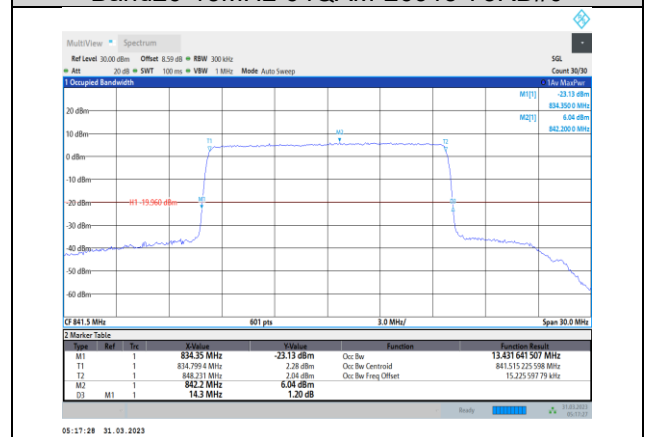

Band26-15MHz-16QAM-26915-75RB#0

Band26-15MHz-64QAM-26865-75RB#0

Band26-15MHz-16QAM-26965-75RB#0

Band26-15MHz-64QAM-26915-75RB#0

Band26-15MHz-64QAM-26765-75RB#0

Band26-15MHz-64QAM-26965-75RB#0

Band38-5MHz-QPSK-37775-25RB#0