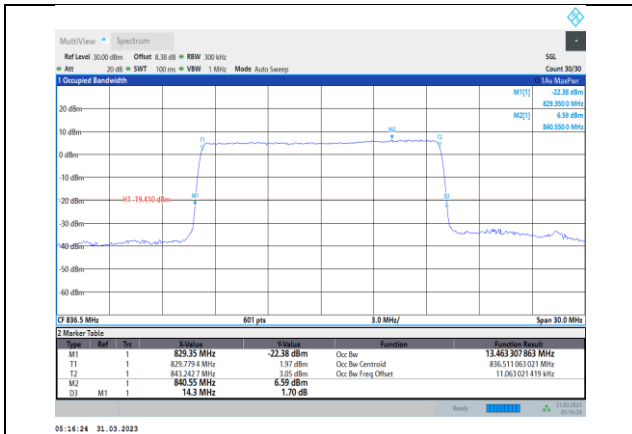

Band26-10MHz-64QAM-26740-50RB#0

Band26-15MHz-QPSK-26765-75RB#0

Band26-15MHz-QPSK-26965-75RB#0

Band26-15MHz-QPSK-26865-75RB#0

Band26-15MHz-16QAM-26765-75RB#0

Band26-15MHz-QPSK-26915-75RB#0

Band26-15MHz-16QAM-26865-75RB#0