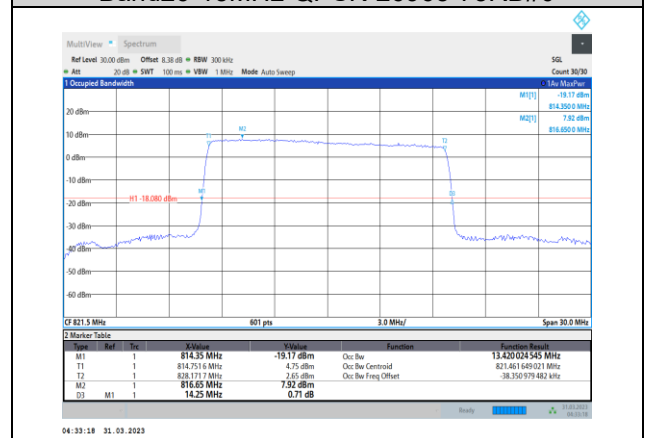

Band26-10MHz-64QAM-26740-50RB#0

Band26-15MHz-QPSK-26765-75RB#0

Band26-15MHz-QPSK-26965-75RB#0

Band26-15MHz-QPSK-26865-75RB#0

Band26-15MHz-16QAM-26765-75RB#0

Band26-15MHz-QPSK-26915-75RB#0

Band26-15MHz-16QAM-26865-75RB#0