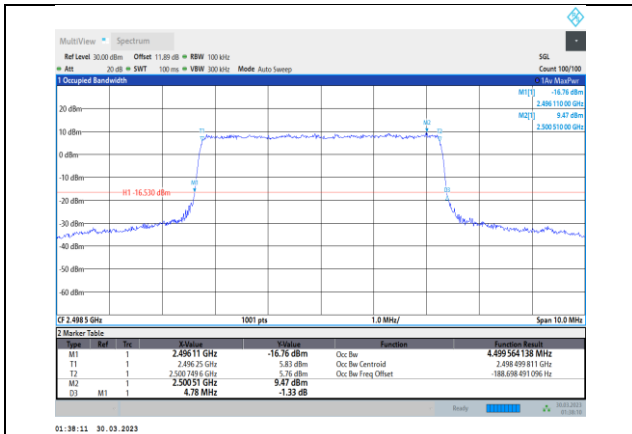

Band38-20MHz-QPSK-38150-100RB#0

Band38-20MHz-16QAM-37850-100RB#0

Band38-20MHz-64QAM-37850-100RB#0

Band38-20MHz-16QAM-38000-100RB#0

Band38-20MHz-64QAM-38000-100RB#0

Band38-20MHz-16QAM-38150-100RB#0

Band38-20MHz-64QAM-38150-100RB#0