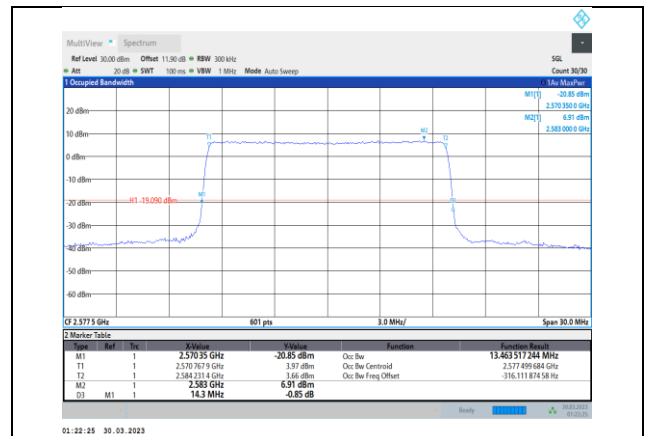

Band38-10MHz-64QAM-38000-50RB#0

Band38-10MHz-16QAM-38200-50RB#0

Band38-10MHz-64QAM-38200-50RB#0

Band38-15MHz-QPSK-37825-75RB#0

Band38-15MHz-16QAM-37825-75RB#0

Band38-15MHz-QPSK-38000-75RB#0

Band38-15MHz-16QAM-38000-75RB#0