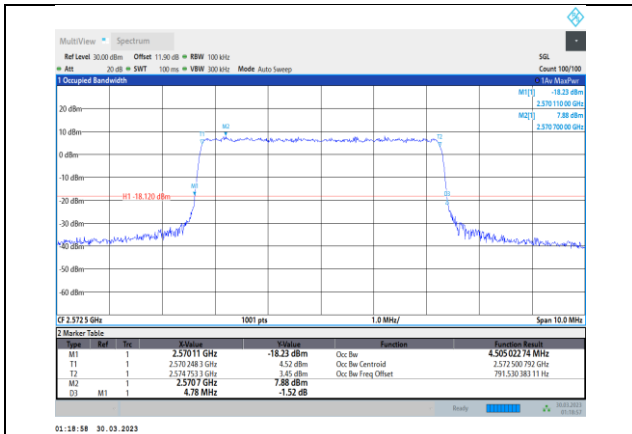

Band38-5MHz-16QAM-37775-25RB#0

Band38-5MHz-QPSK-38000-25RB#0

Band38-5MHz-16QAM-38000-25RB#0

Band38-5MHz-QPSK-38225-25RB#0

Band38-5MHz-16QAM-38225-25RB#0

Band38-5MHz-64QAM-37775-25RB#0

Band38-10MHz-QPSK-37800-50RB#0