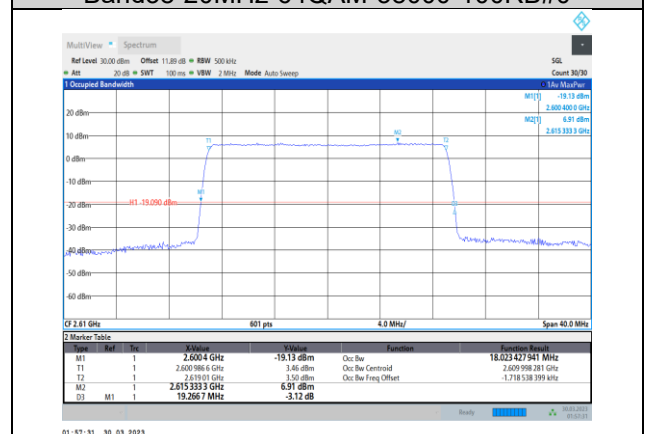

Band38-20MHz-QPSK-38150-100RB#0

Band38-20MHz-16QAM-37850-100RB#0

Band38-20MHz-64QAM-37850-100RB#0

Band38-20MHz-16QAM-38000-100RB#0

Band38-20MHz-64QAM-38000-100RB#0

Band38-20MHz-16QAM-38150-100RB#0

Band38-20MHz-64QAM-38150-100RB#0