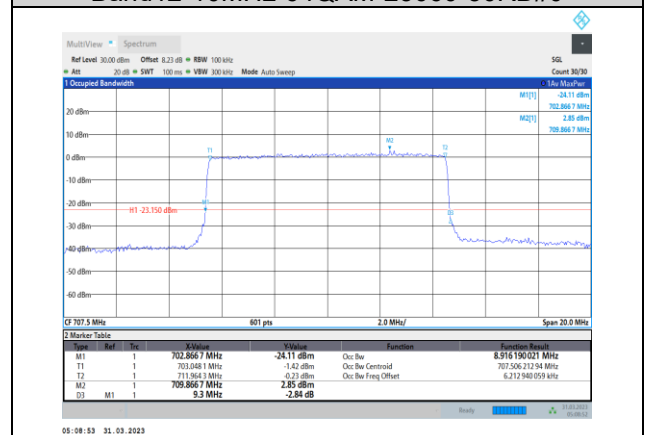

Band12-10MHz-QPSK-23130-50RB#0

Band12-10MHz-16QAM-23060-50RB#0

Band12-10MHz-64QAM-23060-50RB#0

Band12-10MHz-16QAM-23095-50RB#0

Band12-10MHz-64QAM-23095-50RB#0

Band12-10MHz-16QAM-23130-50RB#0

Band12-10MHz-64QAM-23130-50RB#0