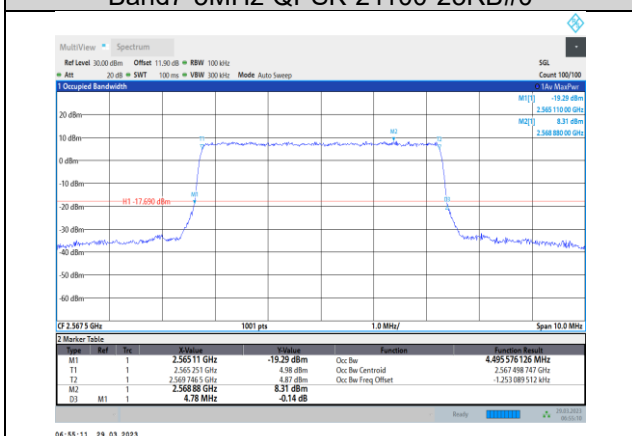

Band7-5MHz-QPSK-21100-25RB#0

Band7-5MHz-QPSK-21425-25RB#0