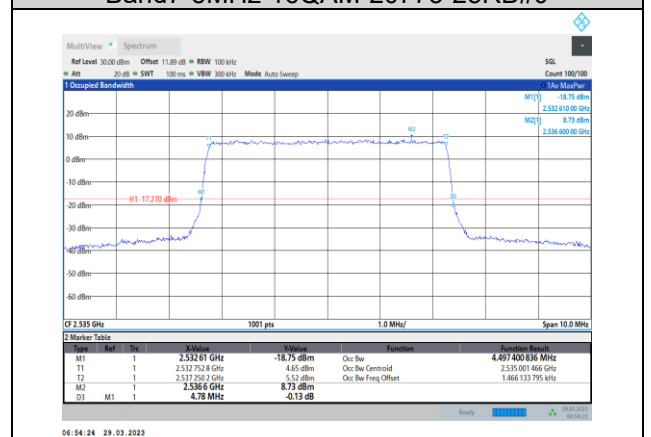

Band7-5MHz-16QAM-20775-25RB#0

Band7-5MHz-16QAM-21100-25RB#0