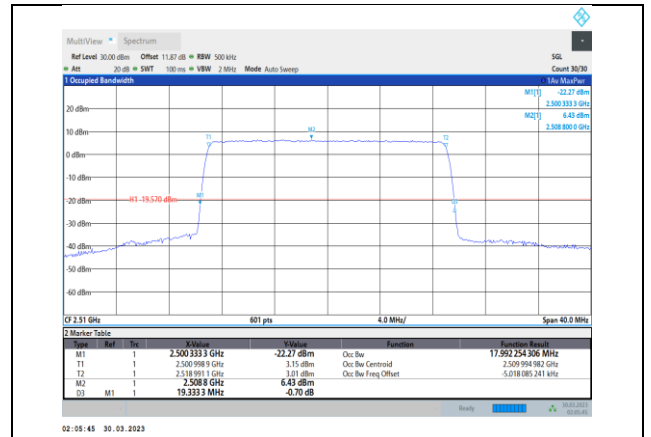

Band7-20MHz-QPSK-21350-100RB#0

Band7-20MHz-64QAM-20850-100RB#0