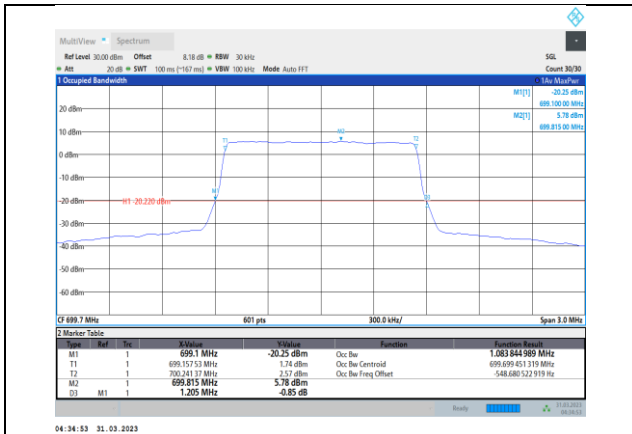

Band7-20MHz-16QAM-20850-100RB#0

Band7-20MHz-64QAM-20850-100RB#0

Band7-20MHz-16QAM-21100-100RB#0

Band7-20MHz-64QAM-21100-100RB#0

Band7-20MHz-16QAM-21350-100RB#0

Band7-20MHz-64QAM-21350-100RB#0

Band12-1.4MHz-QPSK-23017-6RB#0