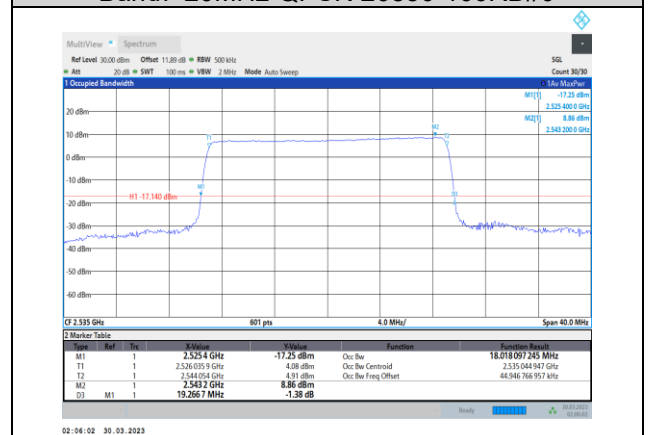

Band7-15MHz-16QAM-21375-75RB#0

Band7-15MHz-64QAM-20825-75RB#0

Band7-20MHz-QPSK-20850-100RB#0

Band7-15MHz-64QAM-21100-75RB#0

Band7-20MHz-QPSK-21100-100RB#0

Band7-15MHz-64QAM-21375-75RB#0

Band7-20MHz-QPSK-21350-100RB#0