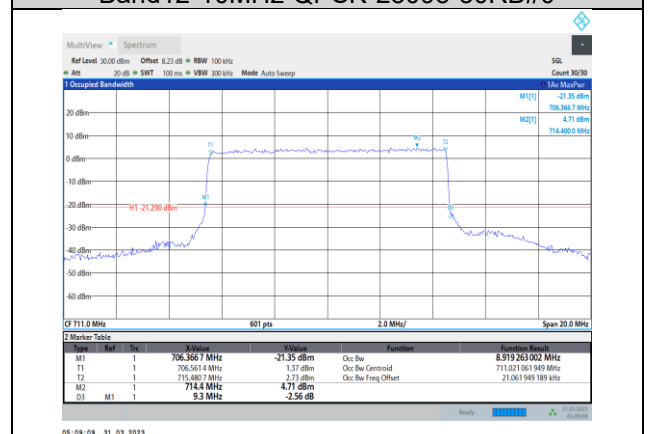

Band12-5MHz-QPSK-23155-25RB#0

Band12-5MHz-16QAM-23155-25RB#0

Band12-5MHz-64QAM-23035-25RB#0

Band12-10MHz-QPSK-23060-50RB#0

Band12-5MHz-64QAM-23095-25RB#0

Band12-10MHz-QPSK-23095-50RB#0

Band12-5MHz-64QAM-23155-25RB#0