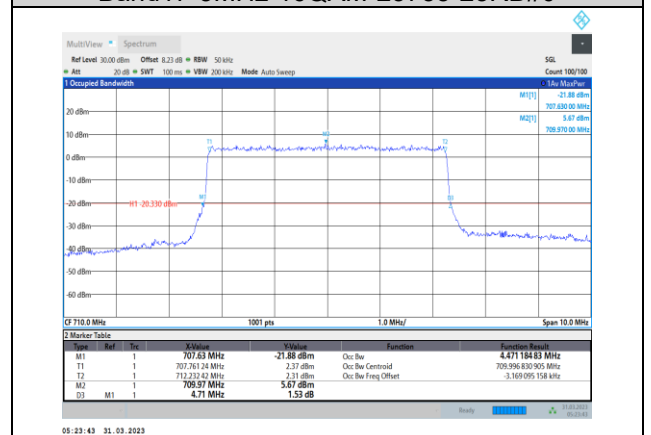

Band17-5MHz-16QAM-23755-25RB#0

Band17-5MHz-16QAM-23790-25RB#0