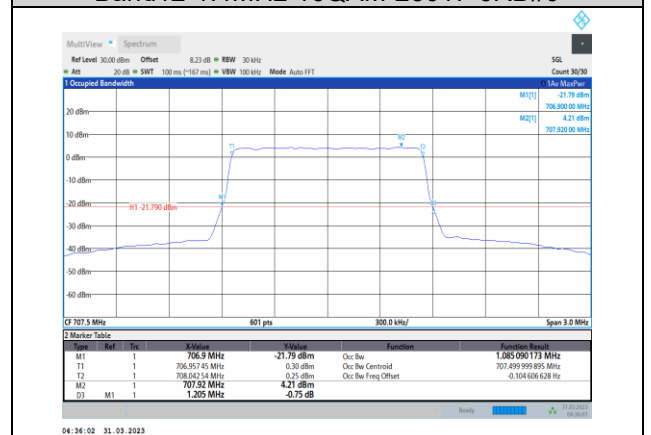

Band12-1.4MHz-16QAM-23017-6RB#0

Band12-1.4MHz-16QAM-23095-6RB#0