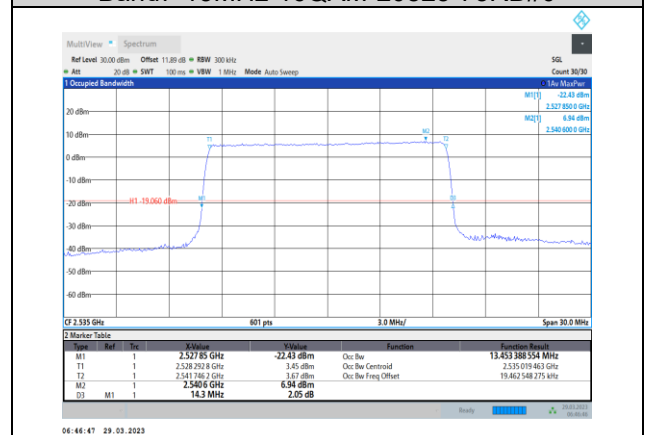

Band7-10MHz-16QAM-21400-50RB#0

Band7-10MHz-64QAM-21400-50RB#0

Band7-15MHz-QPSK-20825-75RB#0

Band7-15MHz-16QAM-20825-75RB#0

Band7-15MHz-QPSK-21100-75RB#0

Band7-15MHz-16QAM-21100-75RB#0

Band7-15MHz-QPSK-21375-75RB#0