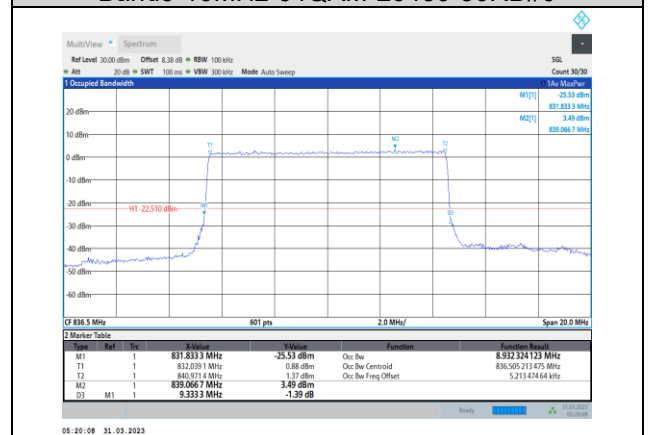

Band5-10MHz-64QAM-20450-50RB#0

Band5-10MHz-64QAM-20525-50RB#0