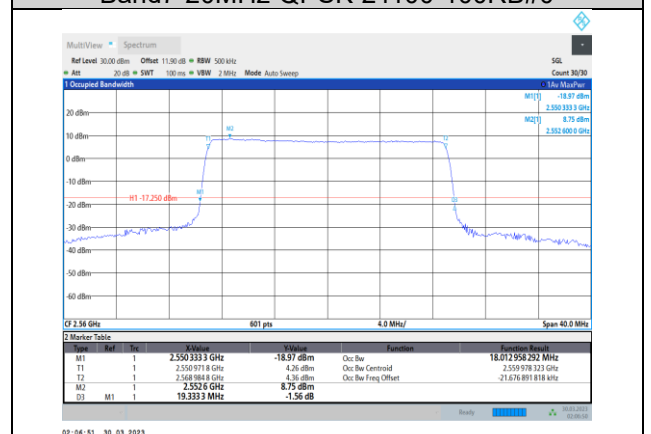

Band7-15MHz-16QAM-21375-75RB#0

Band7-15MHz-64QAM-20825-75RB#0

Band7-20MHz-QPSK-20850-100RB#0

Band7-15MHz-64QAM-21100-75RB#0

Band7-20MHz-QPSK-21100-100RB#0

Band7-15MHz-64QAM-21375-75RB#0

Band7-20MHz-QPSK-21350-100RB#0