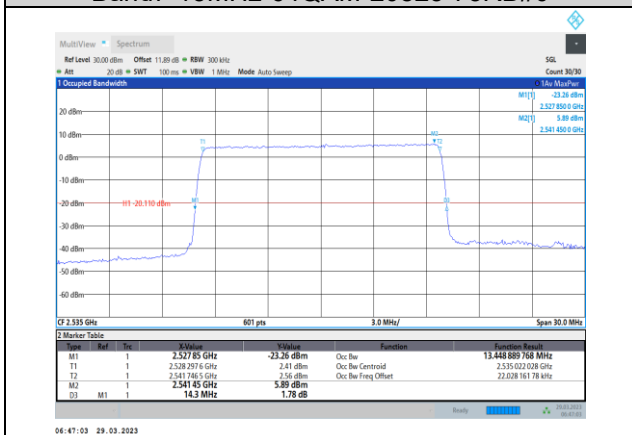

Band7-15MHz-64QAM-20825-75RB#0

Band7-15MHz-64QAM-21100-75RB#0