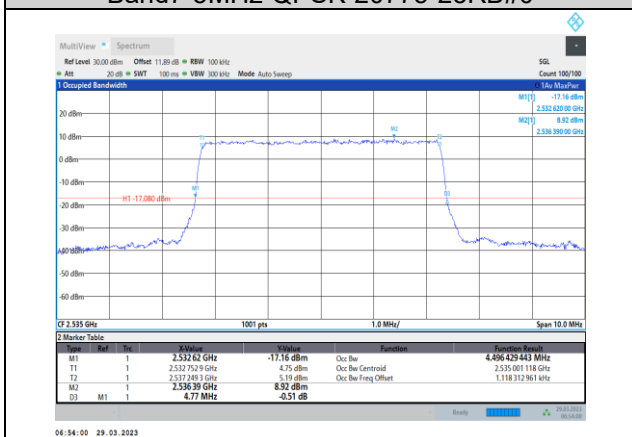

Band5-10MHz-64QAM-20450-50RB#0

Band5-10MHz-16QAM-20525-50RB#0

Band5-10MHz-64QAM-20525-50RB#0

Band5-10MHz-16QAM-20600-50RB#0

Band5-10MHz-64QAM-20600-50RB#0

Band7-5MHz-QPSK-20775-25RB#0

Band7-5MHz-16QAM-20775-25RB#0