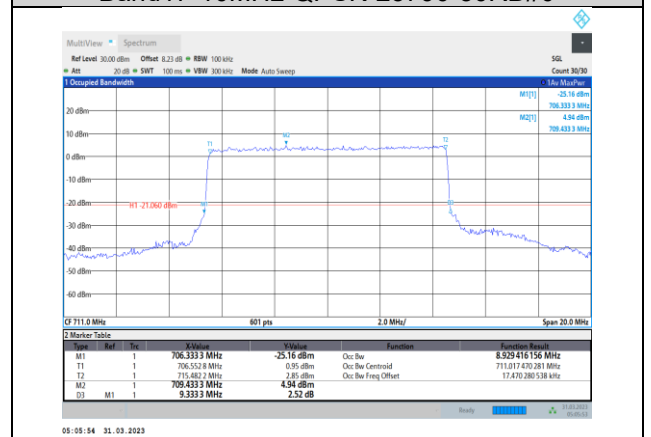

Band17-5MHz-64QAM-23790-25RB#0

Band17-5MHz-64QAM-23825-25RB#0

Band17-10MHz-QPSK-23780-50RB#0

Band17-10MHz-QPSK-23790-50RB#0

Band17-10MHz-QPSK-23800-50RB#0