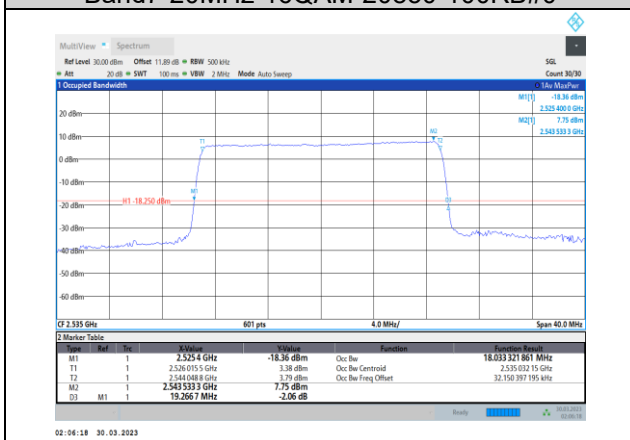

Band7-20MHz-16QAM-20850-100RB#0

Band7-20MHz-16QAM-21100-100RB#0