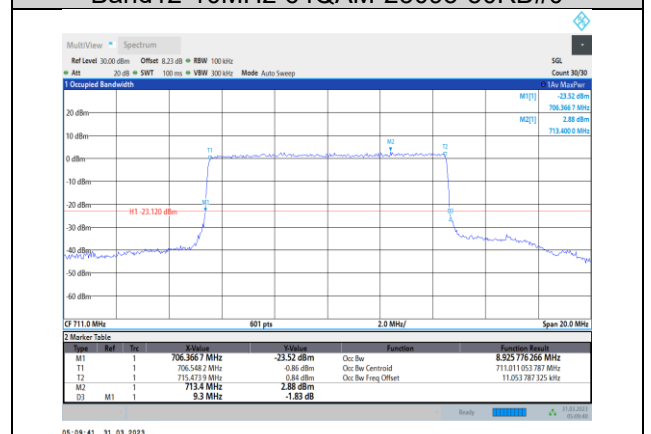

Band12-10MHz-QPSK-23130-50RB#0

Band12-10MHz-16QAM-23060-50RB#0

Band12-10MHz-64QAM-23060-50RB#0

Band12-10MHz-16QAM-23095-50RB#0

Band12-10MHz-64QAM-23095-50RB#0

Band12-10MHz-16QAM-23130-50RB#0

Band12-10MHz-64QAM-23130-50RB#0