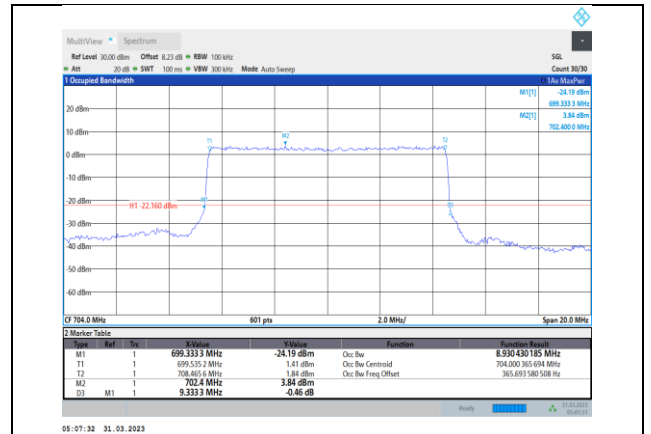

Band12-5MHz-16QAM-23155-25RB#0

Band12-10MHz-QPSK-23060-50RB#0