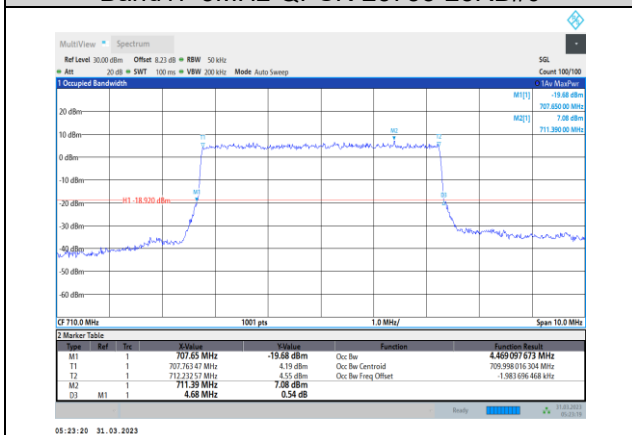

Band17-5MHz-QPSK-23755-25RB#0

Band17-5MHz-QPSK-23790-25RB#0