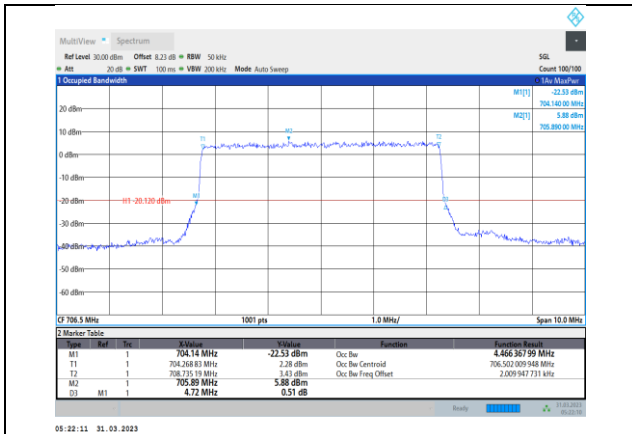

Band12-10MHz-QPSK-23130-50RB#0

Band12-10MHz-16QAM-23060-50RB#0

Band12-10MHz-64QAM-23060-50RB#0

Band12-10MHz-16QAM-23095-50RB#0

Band12-10MHz-64QAM-23095-50RB#0

Band12-10MHz-16QAM-23130-50RB#0

Band12-10MHz-64QAM-23130-50RB#0