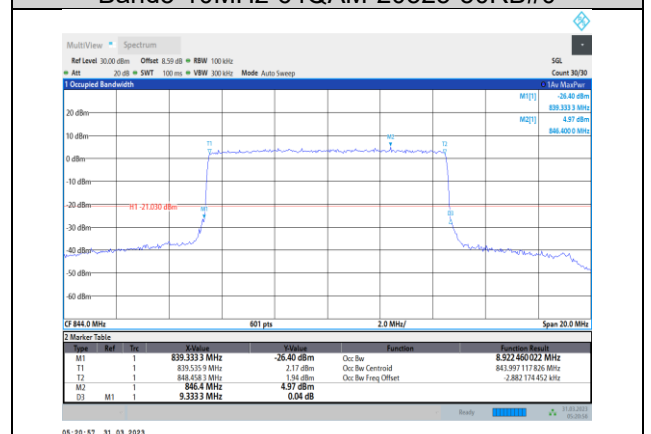

Band5-10MHz-64QAM-20450-50RB#0

Band5-10MHz-16QAM-20525-50RB#0

Band5-10MHz-64QAM-20525-50RB#0

Band5-10MHz-16QAM-20600-50RB#0

Band5-10MHz-64QAM-20600-50RB#0

Band7-5MHz-QPSK-20775-25RB#0

Band7-5MHz-16QAM-20775-25RB#0