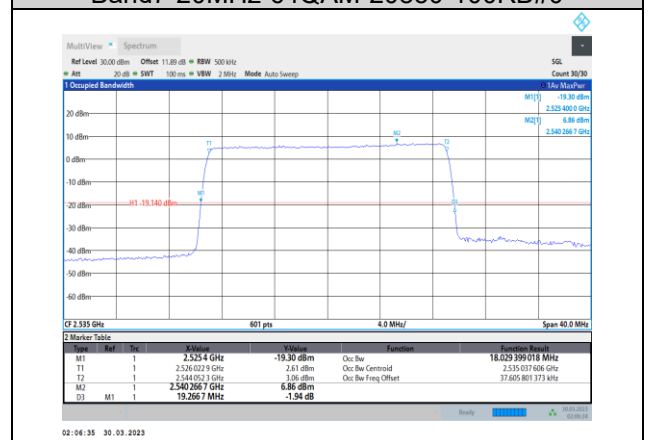

Band7-20MHz-64QAM-20850-100RB#0

Band7-20MHz-64QAM-21100-100RB#0