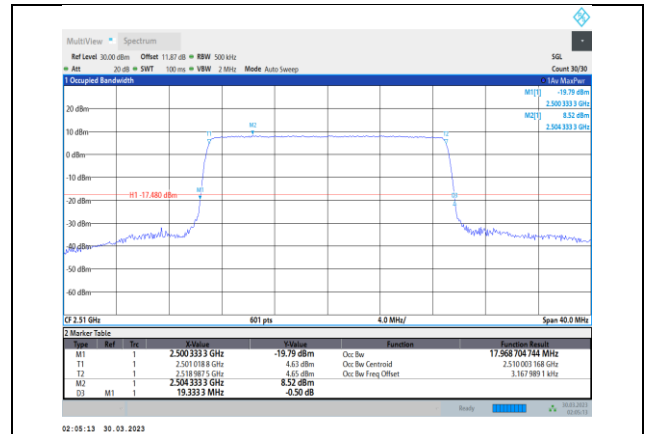

Band7-15MHz-16QAM-21375-75RB#0

Band7-20MHz-QPSK-20850-100RB#0