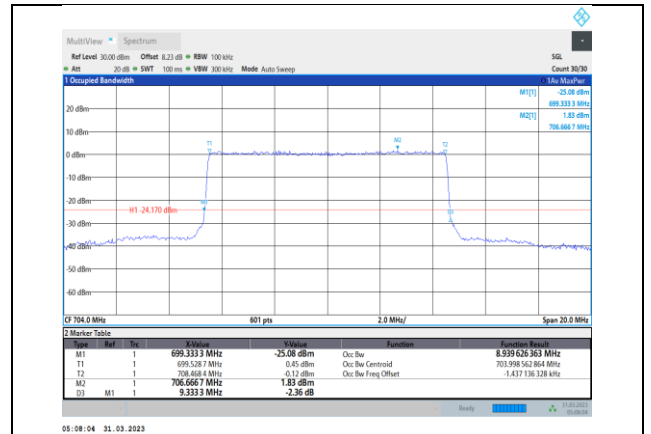

Band12-10MHz-QPSK-23130-50RB#0

Band12-10MHz-64QAM-23060-50RB#0