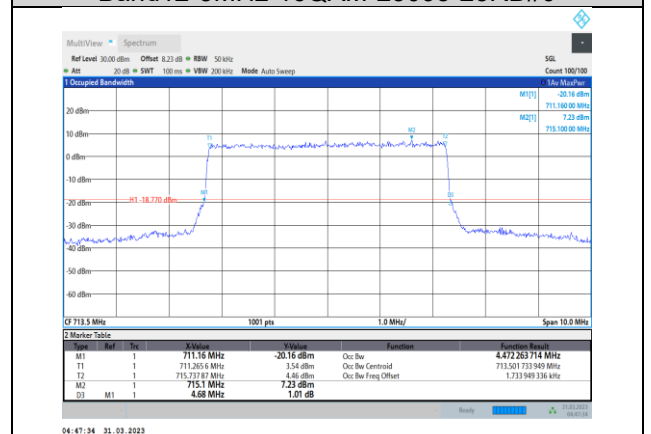

Band12-5MHz-16QAM-23095-25RB#0

Band12-5MHz-16QAM-23155-25RB#0