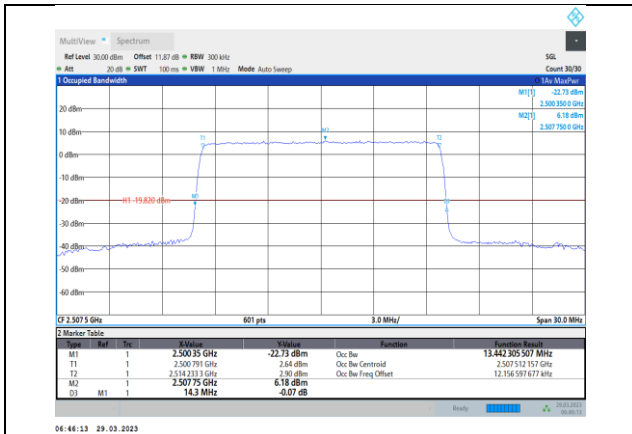

Band7-15MHz-QPSK-21375-75RB#0

Band7-15MHz-64QAM-20825-75RB#0