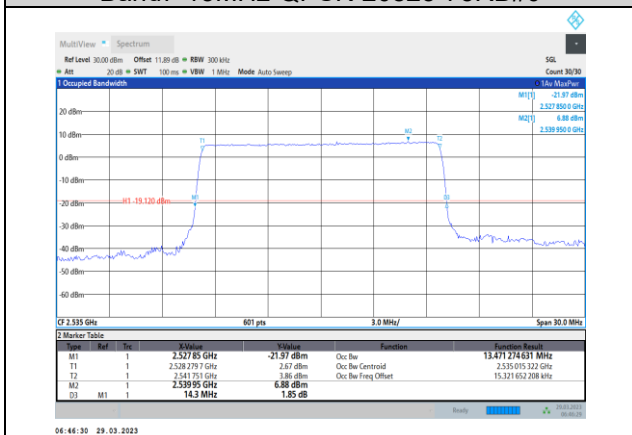

Band7-10MHz-16QAM-21400-50RB#0

Band7-10MHz-64QAM-21400-50RB#0

Band7-15MHz-QPSK-20825-75RB#0

Band7-15MHz-16QAM-20825-75RB#0

Band7-15MHz-QPSK-21100-75RB#0

Band7-15MHz-16QAM-21100-75RB#0

Band7-15MHz-QPSK-21375-75RB#0