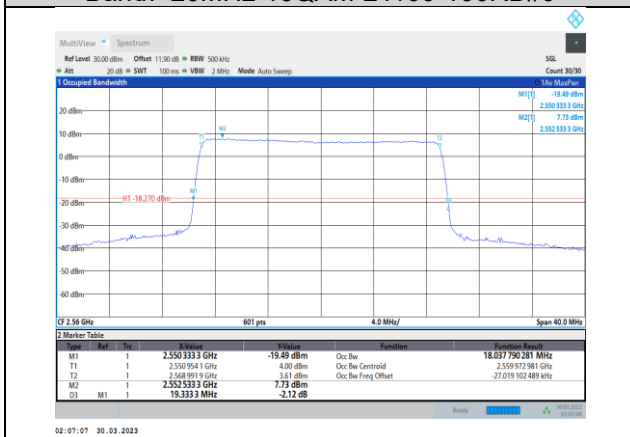

Band7-20MHz-16QAM-20850-100RB#0

Band7-20MHz-64QAM-20850-100RB#0

Band7-20MHz-16QAM-21100-100RB#0

Band7-20MHz-64QAM-21100-100RB#0

Band7-20MHz-16QAM-21350-100RB#0

Band7-20MHz-64QAM-21350-100RB#0

Band12-1.4MHz-QPSK-23017-6RB#0