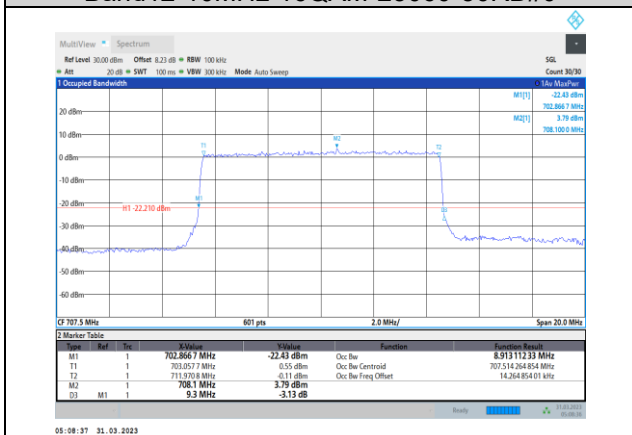

Band12-10MHz-16QAM-23060-50RB#0

Band12-10MHz-16QAM-23095-50RB#0