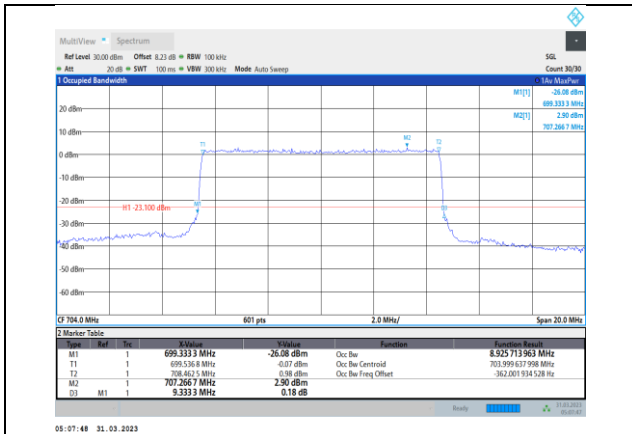

Band12-5MHz-64QAM-23155-25RB#0

Band12-10MHz-16QAM-23060-50RB#0