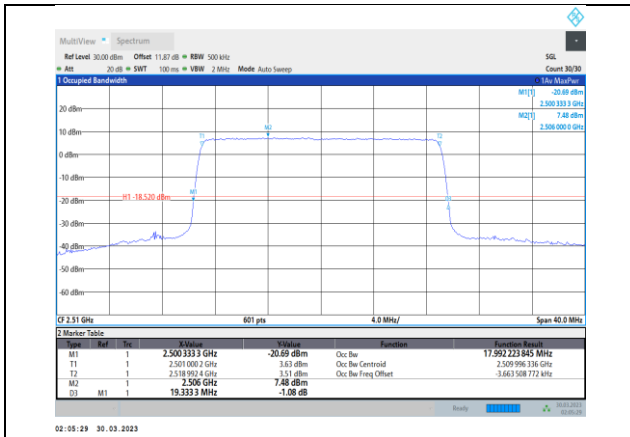

Band7-15MHz-16QAM-21375-75RB#0

Band7-15MHz-64QAM-20825-75RB#0

Band7-20MHz-QPSK-20850-100RB#0

Band7-15MHz-64QAM-21100-75RB#0

Band7-20MHz-QPSK-21100-100RB#0

Band7-15MHz-64QAM-21375-75RB#0

Band7-20MHz-QPSK-21350-100RB#0