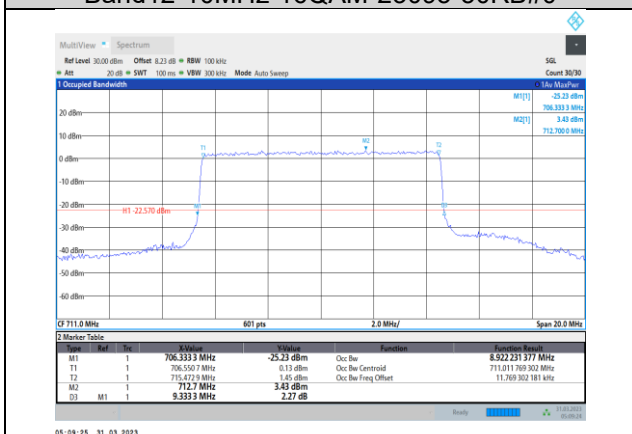

Band12-10MHz-QPSK-23130-50RB#0

Band12-10MHz-16QAM-23060-50RB#0

Band12-10MHz-64QAM-23060-50RB#0

Band12-10MHz-16QAM-23095-50RB#0

Band12-10MHz-64QAM-23095-50RB#0

Band12-10MHz-16QAM-23130-50RB#0

Band12-10MHz-64QAM-23130-50RB#0