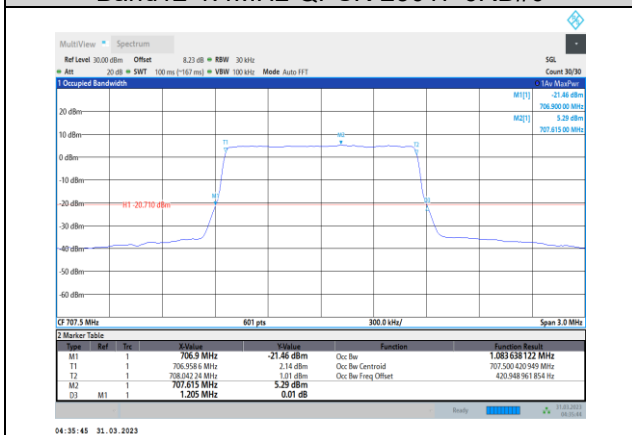

Band12-1.4MHz-QPSK-23017-6RB#0

Band12-1.4MHz-QPSK-23095-6RB#0