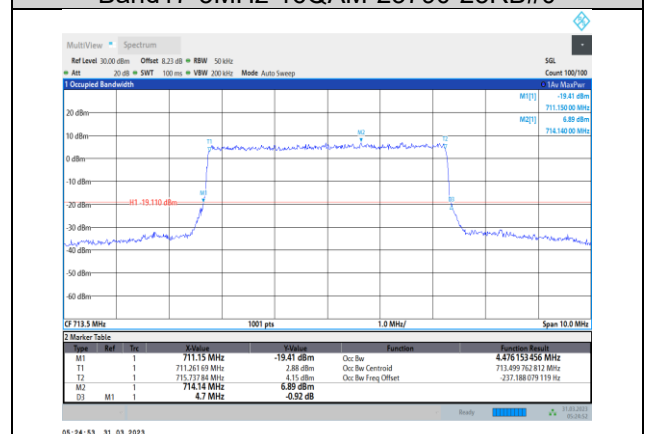

Band17-5MHz-QPSK-23755-25RB#0

Band17-5MHz-16QAM-23755-25RB#0

Band17-5MHz-QPSK-23790-25RB#0

Band17-5MHz-16QAM-23790-25RB#0

Band17-5MHz-QPSK-23825-25RB#0

Band17-5MHz-16QAM-23825-25RB#0

Band17-5MHz-64QAM-23755-25RB#0