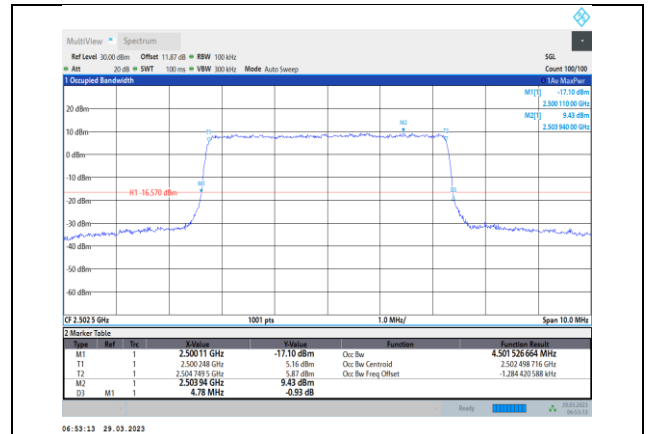

Band5-10MHz-64QAM-20450-50RB#0

Band5-10MHz-16QAM-20525-50RB#0

Band5-10MHz-64QAM-20525-50RB#0

Band5-10MHz-16QAM-20600-50RB#0

Band5-10MHz-64QAM-20600-50RB#0

Band7-5MHz-QPSK-20775-25RB#0

Band7-5MHz-16QAM-20775-25RB#0