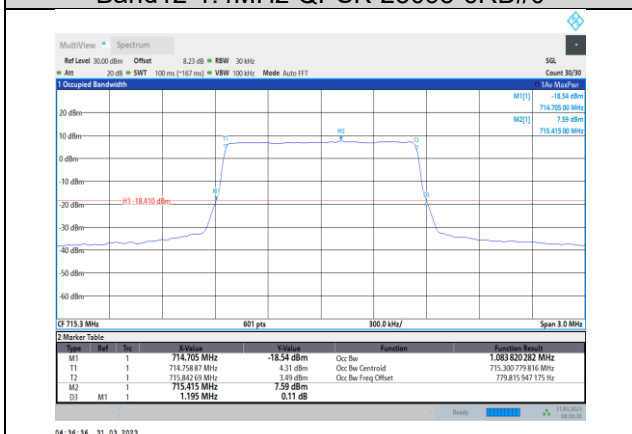

Band12-1.4MHz-QPSK-23095-6RB#0

Band12-1.4MHz-QPSK-23173-6RB#0