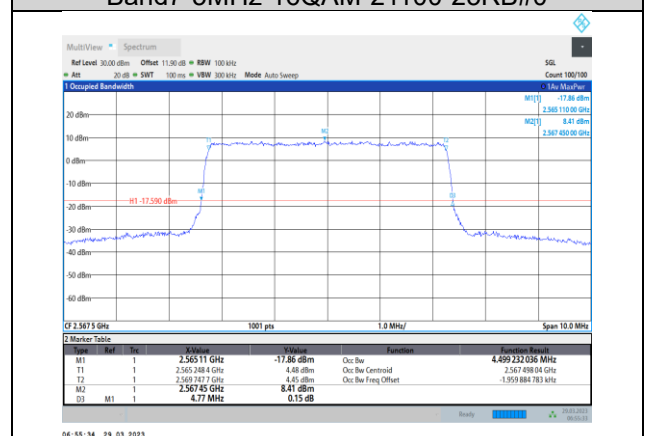

Band7-5MHz-16QAM-21100-25RB#0

Band7-5MHz-16QAM-21425-25RB#0