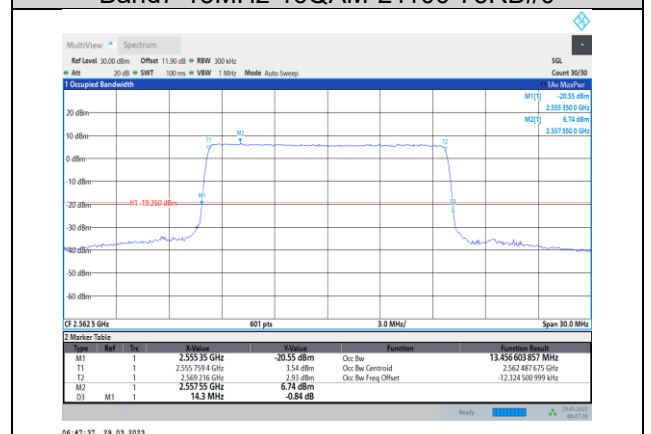

Band7-10MHz-16QAM-21400-50RB#0

Band7-10MHz-64QAM-21400-50RB#0

Band7-15MHz-QPSK-20825-75RB#0

Band7-15MHz-16QAM-20825-75RB#0

Band7-15MHz-QPSK-21100-75RB#0

Band7-15MHz-16QAM-21100-75RB#0

Band7-15MHz-QPSK-21375-75RB#0