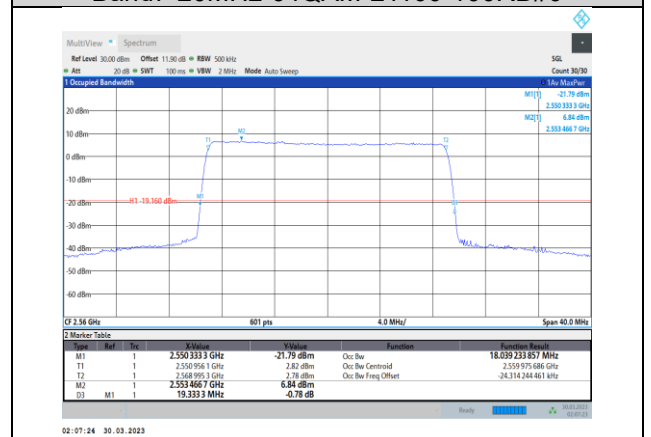

Band7-20MHz-16QAM-20850-100RB#0

Band7-20MHz-64QAM-20850-100RB#0

Band7-20MHz-16QAM-21100-100RB#0

Band7-20MHz-64QAM-21100-100RB#0

Band7-20MHz-16QAM-21350-100RB#0

Band7-20MHz-64QAM-21350-100RB#0

Band12-1.4MHz-QPSK-23017-6RB#0