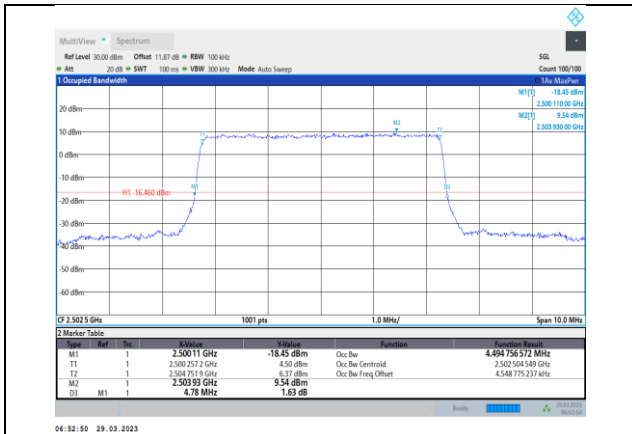

Band5-10MHz-64QAM-20450-50RB#0

Band5-10MHz-16QAM-20525-50RB#0

Band5-10MHz-64QAM-20525-50RB#0

Band5-10MHz-16QAM-20600-50RB#0

Band5-10MHz-64QAM-20600-50RB#0

Band7-5MHz-QPSK-20775-25RB#0

Band7-5MHz-16QAM-20775-25RB#0