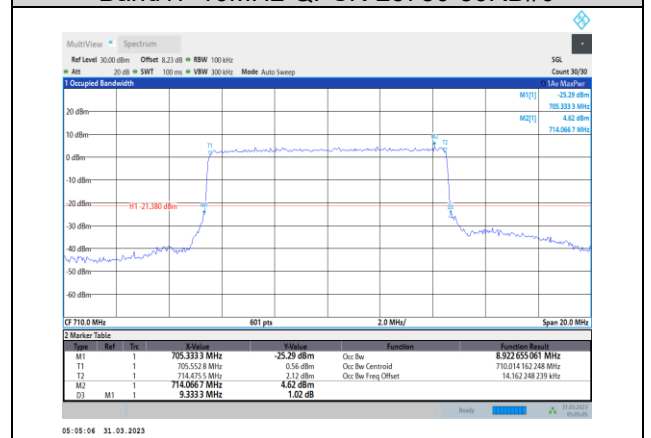

Band17-10MHz-QPSK-23780-50RB#0

Band17-10MHz-QPSK-23790-50RB#0