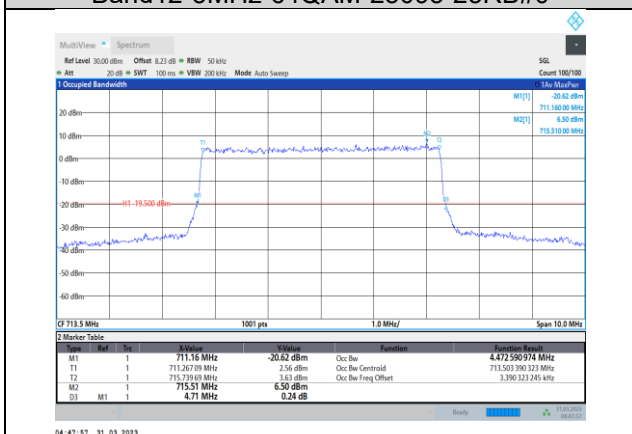

Band12-5MHz-QPSK-23155-25RB#0

Band12-5MHz-16QAM-23155-25RB#0

Band12-5MHz-64QAM-23035-25RB#0

Band12-10MHz-QPSK-23060-50RB#0

Band12-5MHz-64QAM-23095-25RB#0

Band12-10MHz-QPSK-23095-50RB#0

Band12-5MHz-64QAM-23155-25RB#0