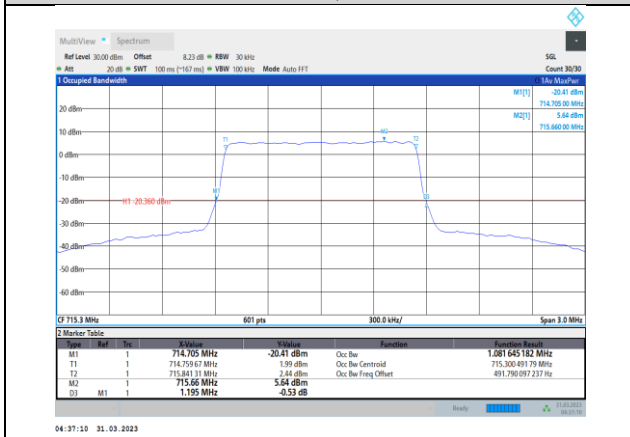

Band12-1.4MHz-64QAM-23095-6RB#0

Band12-1.4MHz-64QAM-23173-6RB#0