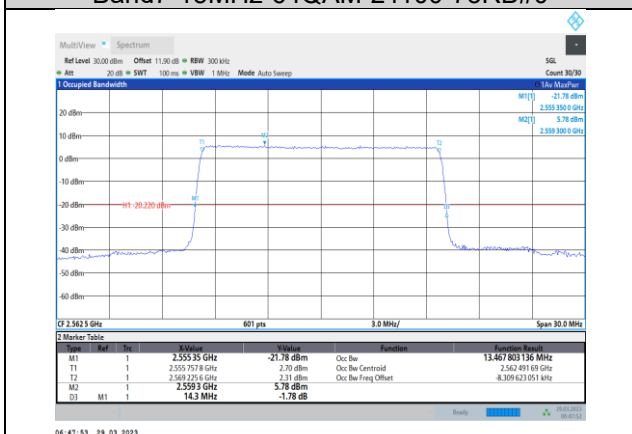

Band7-15MHz-16QAM-21375-75RB#0

Band7-15MHz-64QAM-20825-75RB#0

Band7-20MHz-QPSK-20850-100RB#0

Band7-15MHz-64QAM-21100-75RB#0

Band7-20MHz-QPSK-21100-100RB#0

Band7-15MHz-64QAM-21375-75RB#0

Band7-20MHz-QPSK-21350-100RB#0