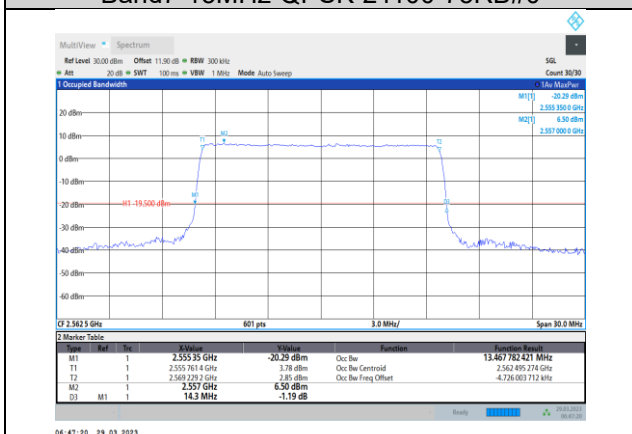

Band7-10MHz-16QAM-21400-50RB#0

Band7-10MHz-64QAM-21400-50RB#0

Band7-15MHz-QPSK-20825-75RB#0

Band7-15MHz-16QAM-20825-75RB#0

Band7-15MHz-QPSK-21100-75RB#0

Band7-15MHz-16QAM-21100-75RB#0

Band7-15MHz-QPSK-21375-75RB#0