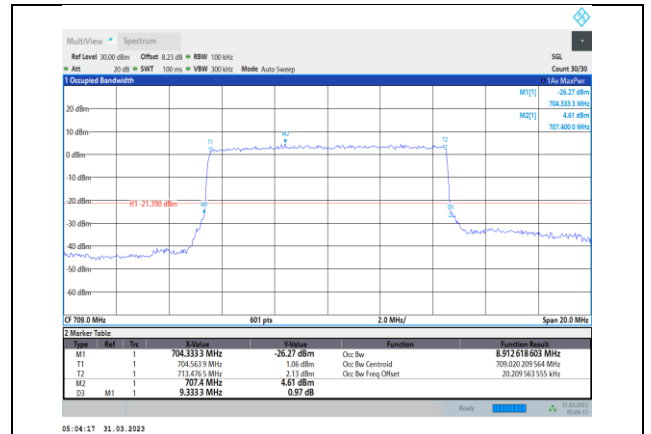

Band17-5MHz-16QAM-23825-25RB#0

Band17-10MHz-QPSK-23780-50RB#0