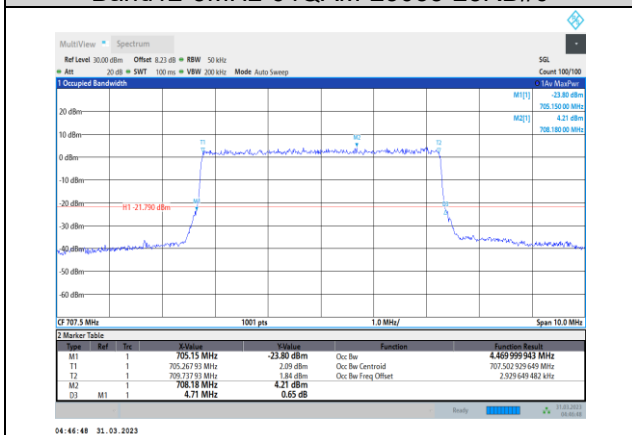

Band12-5MHz-QPSK-23155-25RB#0

Band12-5MHz-16QAM-23155-25RB#0

Band12-5MHz-64QAM-23035-25RB#0

Band12-10MHz-QPSK-23060-50RB#0

Band12-5MHz-64QAM-23095-25RB#0

Band12-10MHz-QPSK-23095-50RB#0

Band12-5MHz-64QAM-23155-25RB#0