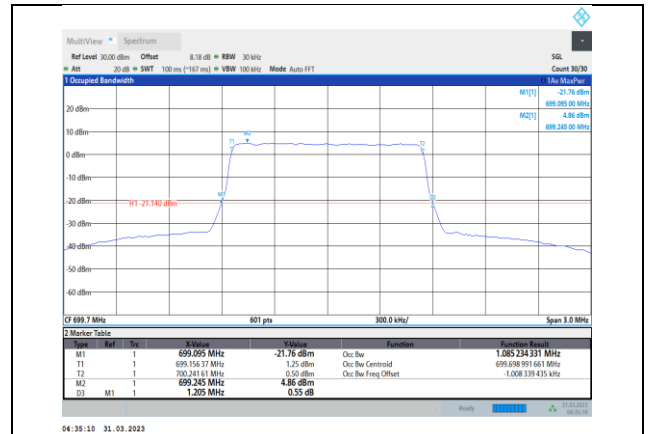

Band7-20MHz-16QAM-20850-100RB#0

Band7-20MHz-64QAM-20850-100RB#0

Band7-20MHz-16QAM-21100-100RB#0

Band7-20MHz-64QAM-21100-100RB#0

Band7-20MHz-16QAM-21350-100RB#0

Band7-20MHz-64QAM-21350-100RB#0

Band12-1.4MHz-QPSK-23017-6RB#0