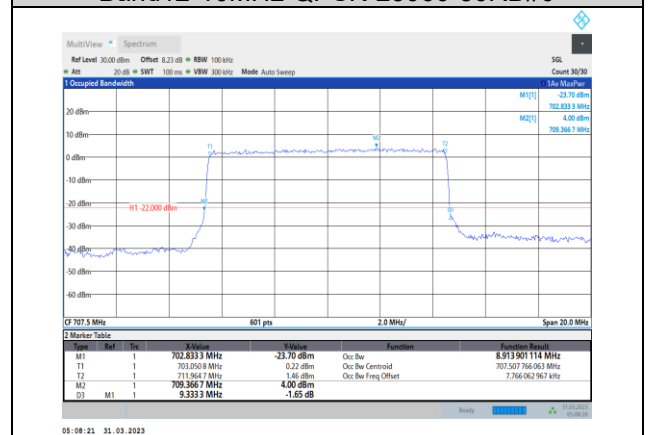

Band12-5MHz-QPSK-23155-25RB#0

Band12-5MHz-16QAM-23155-25RB#0

Band12-5MHz-64QAM-23035-25RB#0

Band12-10MHz-QPSK-23060-50RB#0

Band12-5MHz-64QAM-23095-25RB#0

Band12-10MHz-QPSK-23095-50RB#0

Band12-5MHz-64QAM-23155-25RB#0