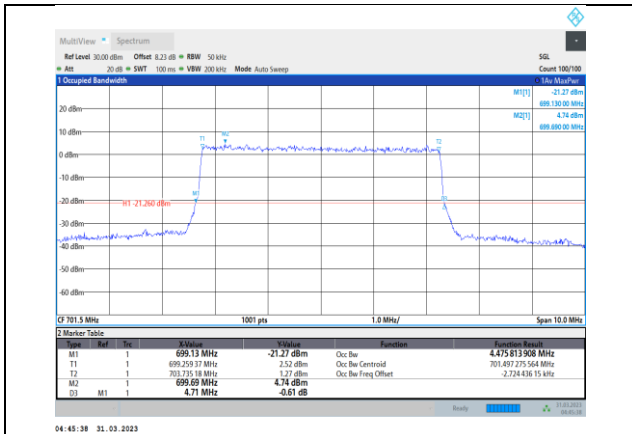

Band12-5MHz-QPSK-23155-25RB#0

Band12-5MHz-64QAM-23035-25RB#0