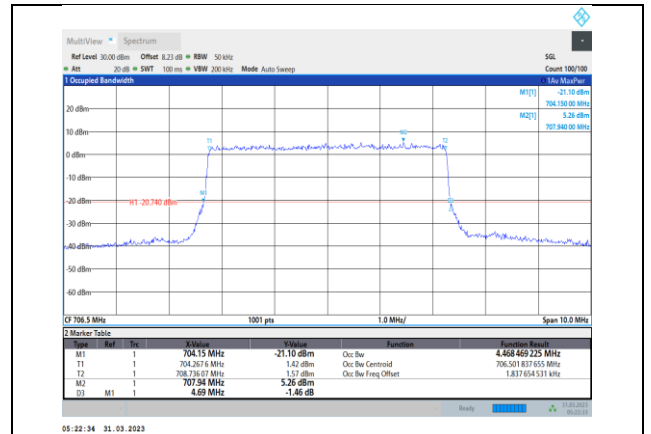

Band12-10MHz-64QAM-23130-50RB#0

Band17-5MHz-16QAM-23755-25RB#0