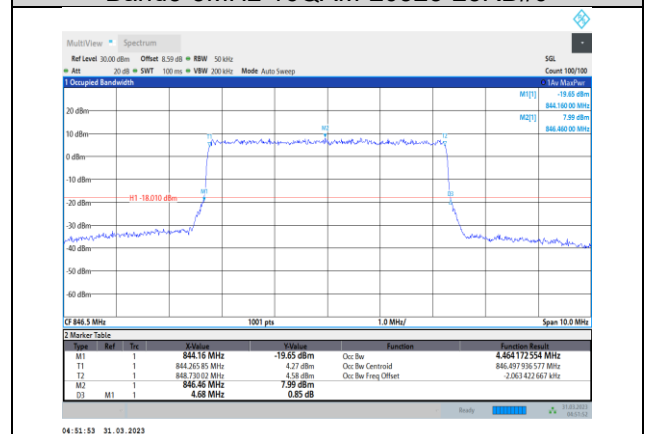

Band5-5MHz-16QAM-20525-25RB#0

Band5-5MHz-16QAM-20625-25RB#0