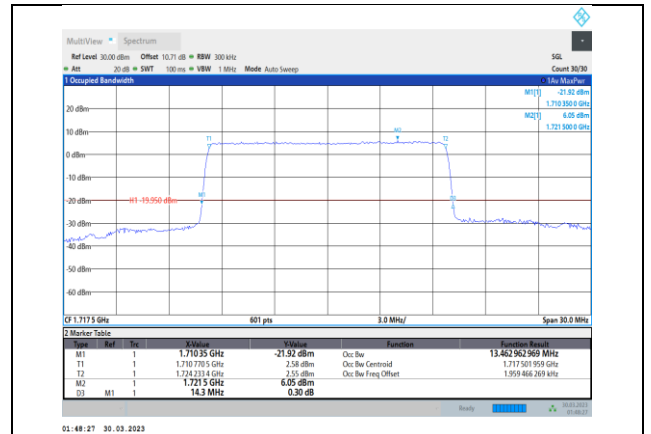

Band4-10MHz-16QAM-20175-50RB#0

Band4-10MHz-64QAM-20175-50RB#0

Band4-10MHz-16QAM-20350-50RB#0

Band4-10MHz-64QAM-20350-50RB#0

Band4-15MHz-QPSK-2025-75RB#0

Band4-15MHz-16QAM-2025-75RB#0

Band4-15MHz-QPSK-20175-75RB#0