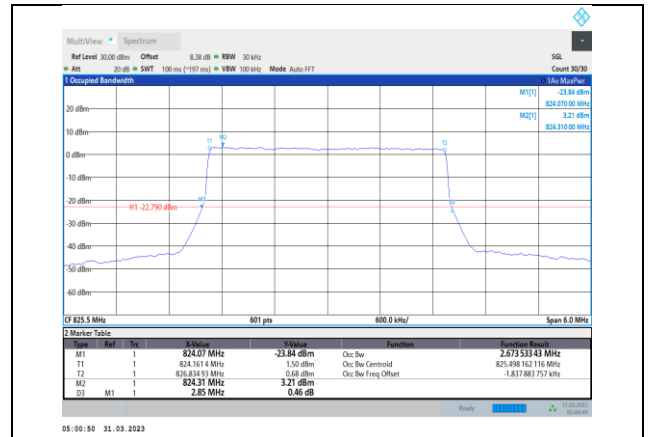

Band5-1.4MHz-16QAM-20643-6RB#0

Band5-3MHz-QPSK-20415-15RB#0