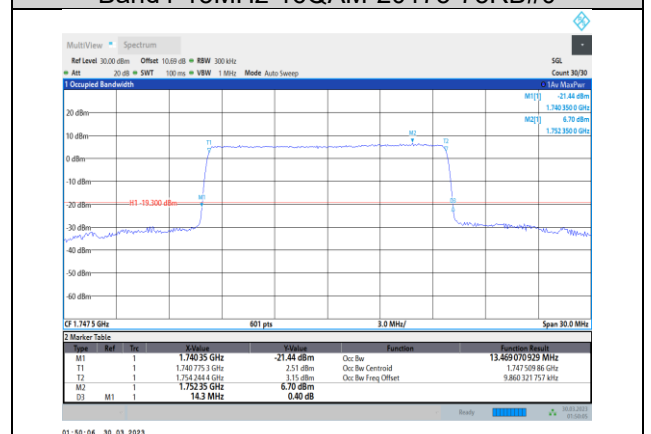

Band4-15MHz-16QAM-20175-75RB#0

Band4-15MHz-16QAM-20325-75RB#0