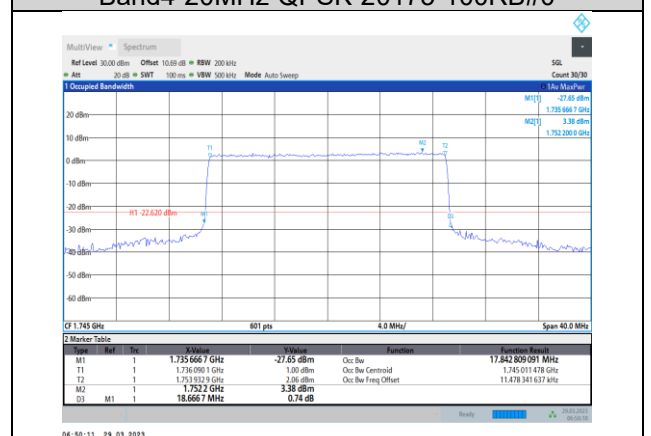

Band4-20MHz-QPSK-20175-100RB#0

Band4-20MHz-QPSK-20300-100RB#0