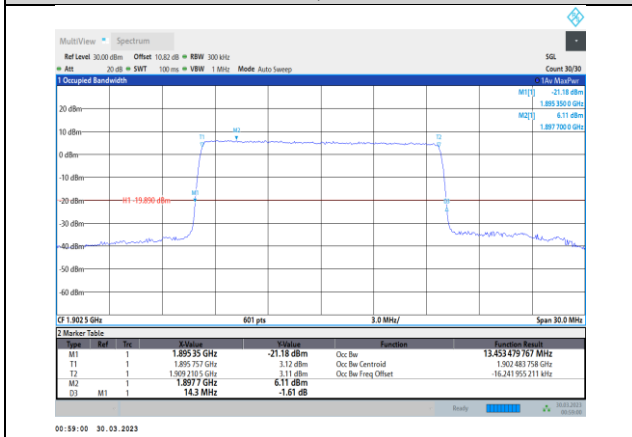

Band2-15MHz-64QAM-18900-75RB#0

Band2-15MHz-64QAM-19125-75RB#0