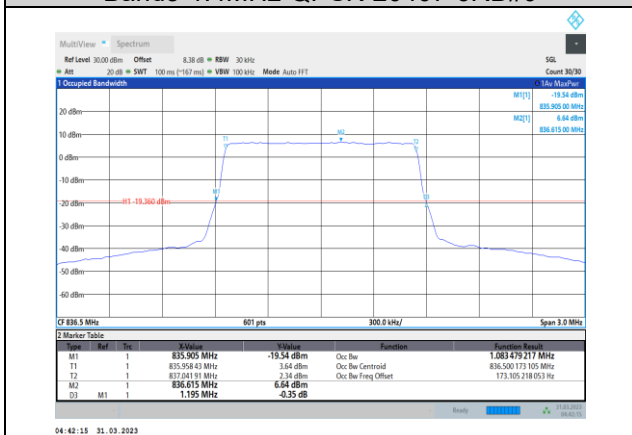

Band5-1.4MHz-QPSK-20407-6RB#0

Band5-1.4MHz-QPSK-20525-6RB#0