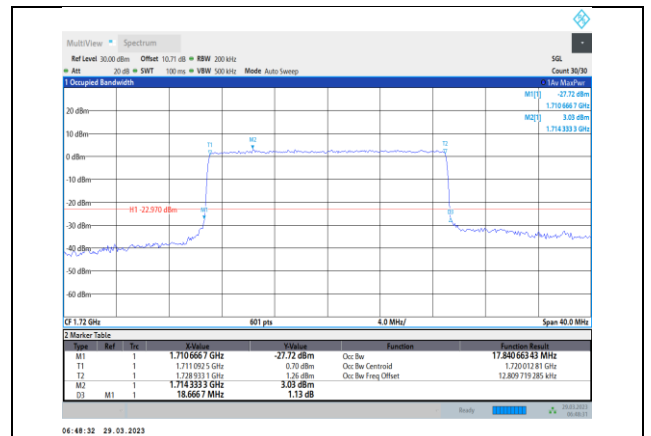

Band4-15MHz-16QAM-20175-75RB#0

Band4-15MHz-QPSK-20325-75RB#0

Band4-15MHz-16QAM-20325-75RB#0

Band4-15MHz-64QAM-20025-75RB#0

Band4-20MHz-QPSK-20050-100RB#0

Band4-15MHz-64QAM-20175-75RB#0

Band4-20MHz-QPSK-20175-100RB#0