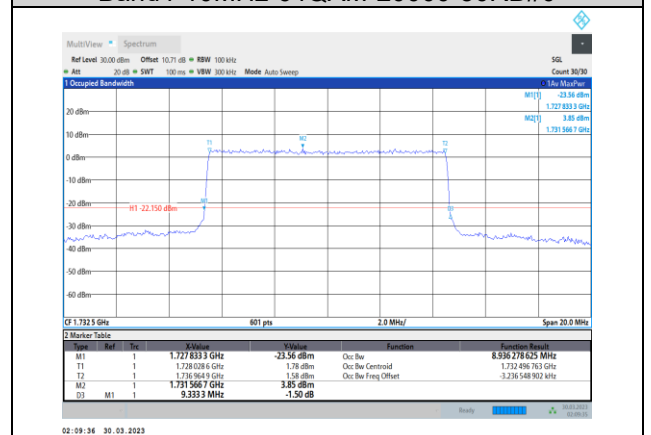

Band4-10MHz-64QAM-20000-50RB#0

Band4-10MHz-64QAM-20175-50RB#0