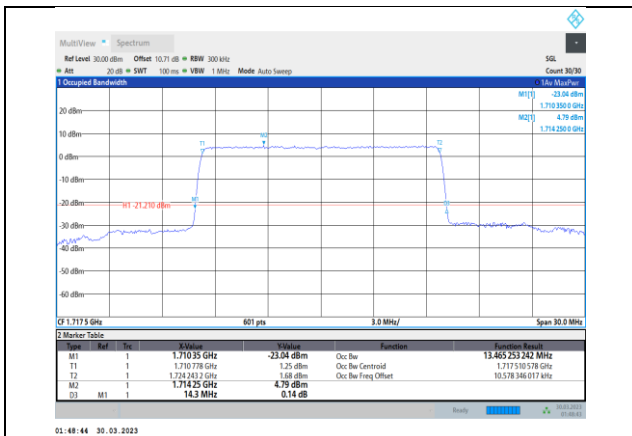

Band4-15MHz-QPSK-20325-75RB#0

Band4-15MHz-64QAM-20025-75RB#0