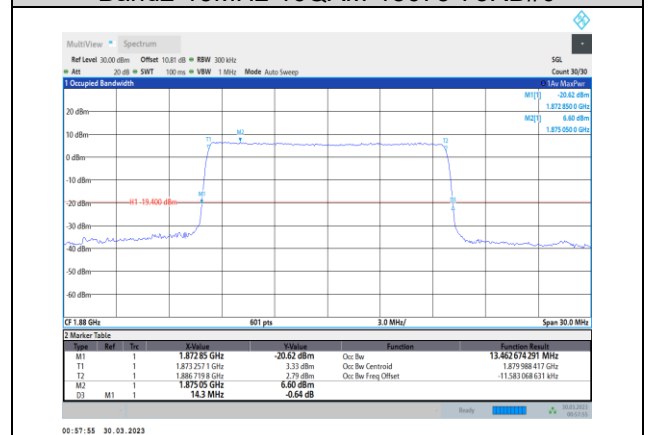

Band2-10MHz-16QAM-18650-50RB#0

Band2-10MHz-64QAM-18650-50RB#0

Band2-10MHz-16QAM-18900-50RB#0

Band2-10MHz-64QAM-18900-50RB#0

Band2-10MHz-16QAM-19150-50RB#0

Band2-10MHz-64QAM-19150-50RB#0

Band2-15MHz-QPSK-18675-75RB#0

Band2-15MHz-16QAM-18675-75RB#0

Band2-15MHz-QPSK-18900-75RB#0

Band2-15MHz-16QAM-18900-75RB#0

Band2-15MHz-QPSK-19125-75RB#0

Band2-15MHz-16QAM-19125-75RB#0

Band2-15MHz-64QAM-18675-75RB#0

Band2-20MHz-QPSK-18700-100RB#0