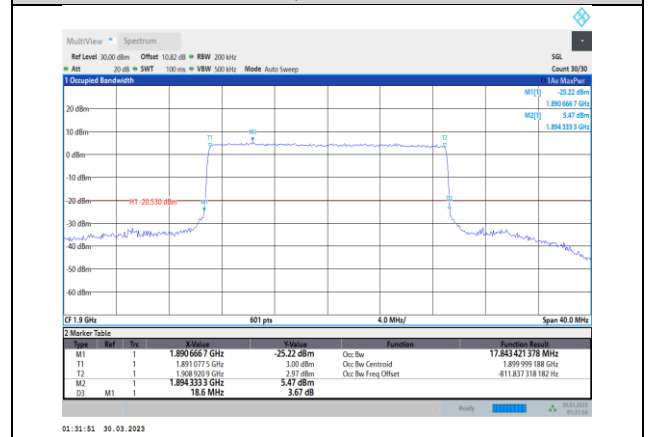

Band2-20MHz-QPSK-18900-100RB#0

Band2-20MHz-QPSK-19100-100RB#0