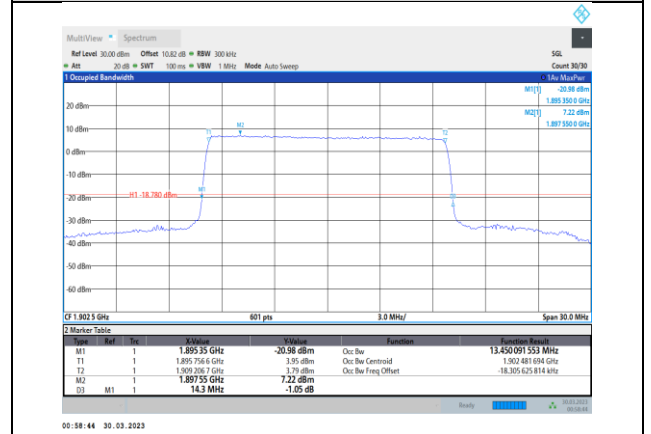

Band2-15MHz-16QAM-18675-75RB#0

Band2-15MHz-QPSK-18900-75RB#0

Band2-15MHz-16QAM-18900-75RB#0

Band2-15MHz-QPSK-19125-75RB#0

Band2-15MHz-16QAM-19125-75RB#0

Band2-15MHz-64QAM-18675-75RB#0

Band2-20MHz-QPSK-18700-100RB#0