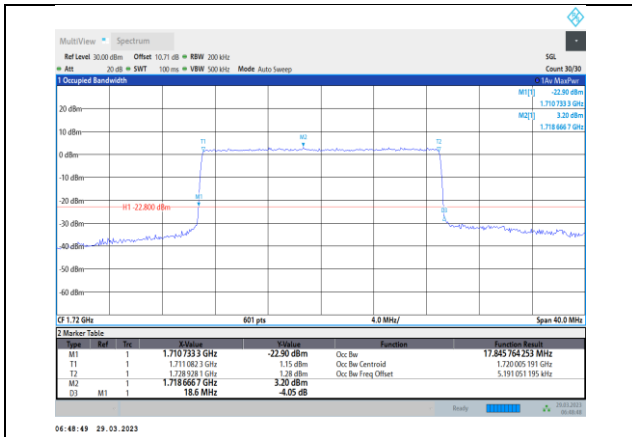

Band4-15MHz-64QAM-20325-75RB#0

Band4-20MHz-16QAM-20050-100RB#0