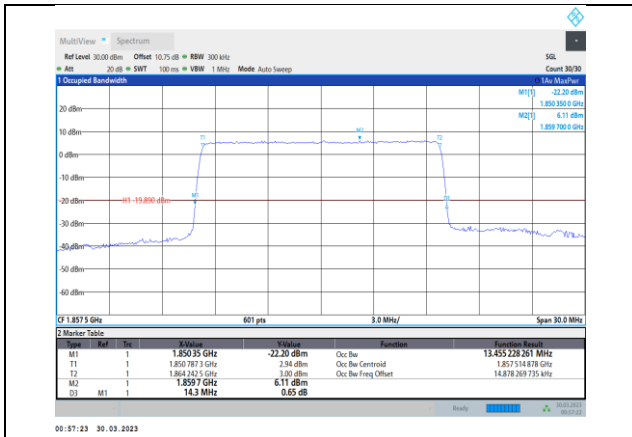

Band2-15MHz-16QAM-18675-75RB#0

Band2-15MHz-QPSK-18900-75RB#0

Band2-15MHz-16QAM-18900-75RB#0

Band2-15MHz-QPSK-19125-75RB#0

Band2-15MHz-16QAM-19125-75RB#0

Band2-15MHz-64QAM-18675-75RB#0

Band2-20MHz-QPSK-18700-100RB#0