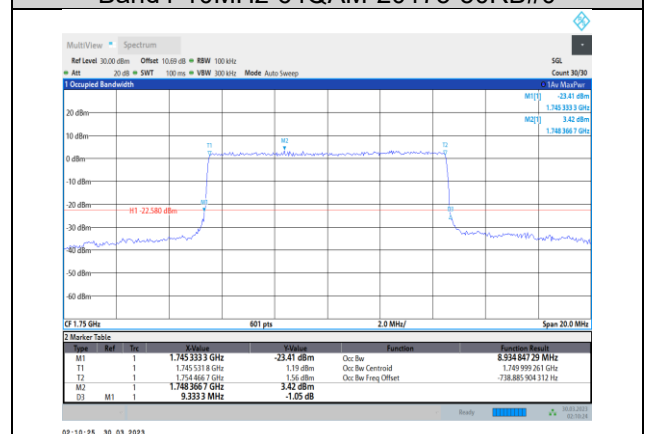

Band4-10MHz-64QAM-20175-50RB#0

Band4-10MHz-64QAM-20350-50RB#0