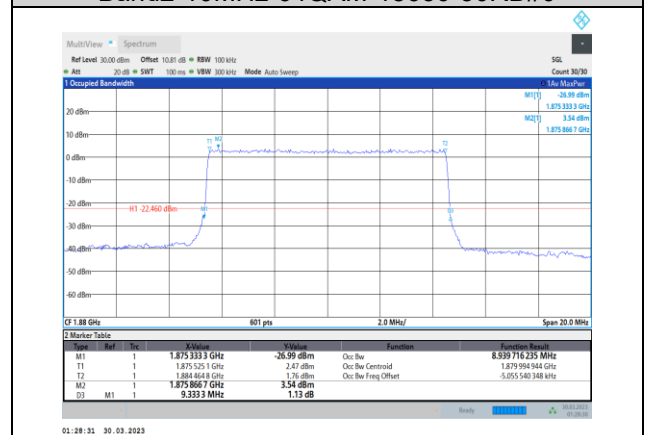

Band2-10MHz-16QAM-18650-50RB#0

Band2-10MHz-64QAM-18650-50RB#0

Band2-10MHz-16QAM-18900-50RB#0

Band2-10MHz-64QAM-18900-50RB#0

Band2-10MHz-16QAM-19150-50RB#0

Band2-10MHz-64QAM-19150-50RB#0

Band2-15MHz-QPSK-18675-75RB#0

Band2-15MHz-16QAM-18675-75RB#0

Band2-15MHz-QPSK-18900-75RB#0

Band2-15MHz-16QAM-18900-75RB#0

Band2-15MHz-QPSK-19125-75RB#0

Band2-15MHz-16QAM-19125-75RB#0

Band2-15MHz-64QAM-18675-75RB#0

Band2-20MHz-QPSK-18700-100RB#0