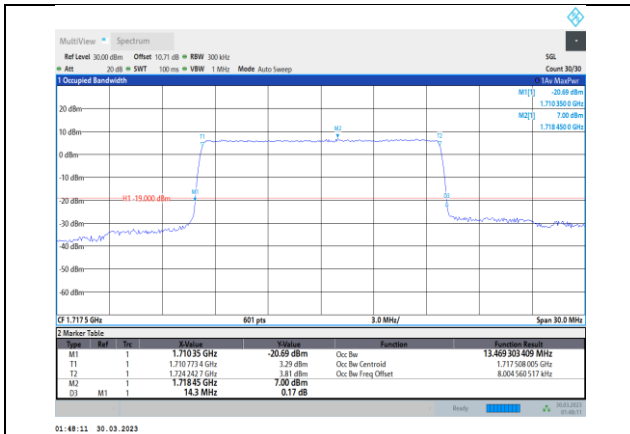

Band4-10MHz-16QAM-20175-50RB#0

Band4-10MHz-64QAM-20175-50RB#0

Band4-10MHz-16QAM-20350-50RB#0

Band4-10MHz-64QAM-20350-50RB#0

Band4-15MHz-QPSK-2025-75RB#0

Band4-15MHz-16QAM-2025-75RB#0

Band4-15MHz-QPSK-20175-75RB#0