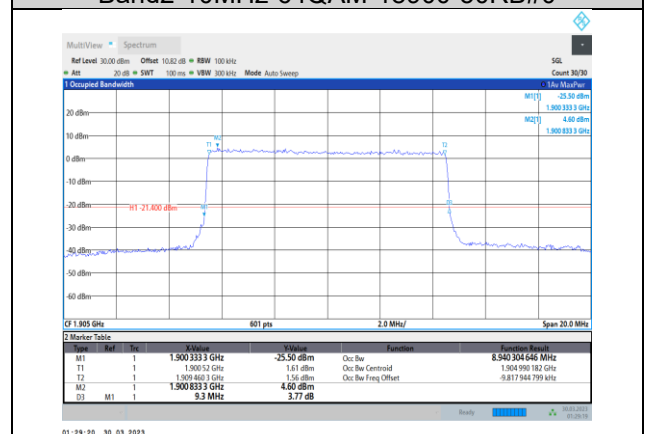

Band2-10MHz-16QAM-18650-50RB#0

Band2-10MHz-64QAM-18650-50RB#0

Band2-10MHz-16QAM-18900-50RB#0

Band2-10MHz-64QAM-18900-50RB#0

Band2-10MHz-16QAM-19150-50RB#0

Band2-10MHz-64QAM-19150-50RB#0

Band2-15MHz-QPSK-18675-75RB#0

Band2-15MHz-16QAM-18675-75RB#0

Band2-15MHz-QPSK-18900-75RB#0

Band2-15MHz-16QAM-18900-75RB#0

Band2-15MHz-QPSK-19125-75RB#0

Band2-15MHz-16QAM-19125-75RB#0

Band2-15MHz-64QAM-18675-75RB#0

Band2-20MHz-QPSK-18700-100RB#0