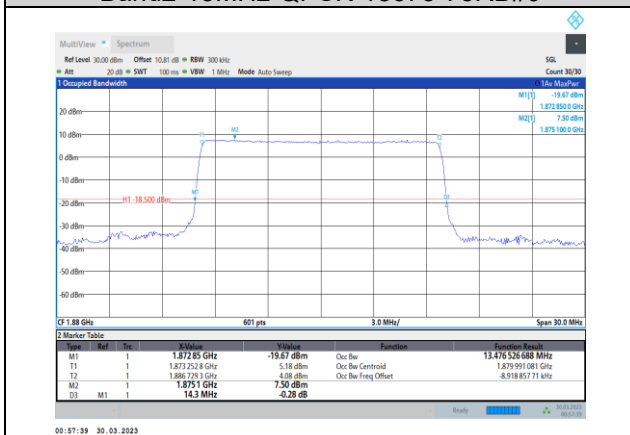

Band2-10MHz-16QAM-18650-50RB#0

Band2-10MHz-64QAM-18650-50RB#0

Band2-10MHz-16QAM-18900-50RB#0

Band2-10MHz-64QAM-18900-50RB#0

Band2-10MHz-16QAM-19150-50RB#0

Band2-10MHz-64QAM-19150-50RB#0

Band2-15MHz-QPSK-18675-75RB#0

Band2-15MHz-16QAM-18675-75RB#0

Band2-15MHz-QPSK-18900-75RB#0

Band2-15MHz-16QAM-18900-75RB#0

Band2-15MHz-QPSK-19125-75RB#0

Band2-15MHz-16QAM-19125-75RB#0

Band2-15MHz-64QAM-18675-75RB#0

Band2-20MHz-QPSK-18700-100RB#0