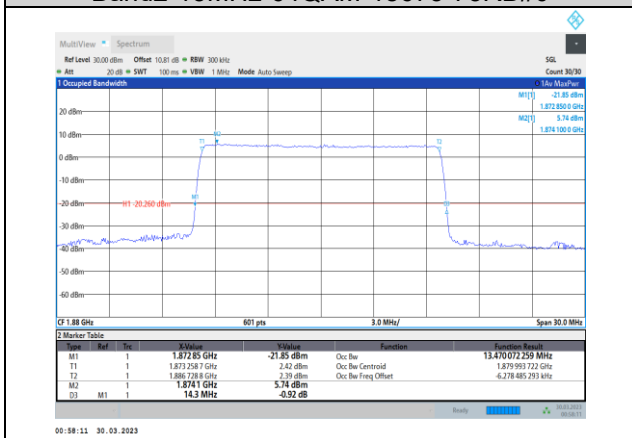

Band2-15MHz-16QAM-18675-75RB#0

Band2-15MHz-QPSK-18900-75RB#0

Band2-15MHz-16QAM-18900-75RB#0

Band2-15MHz-QPSK-19125-75RB#0

Band2-15MHz-16QAM-19125-75RB#0

Band2-15MHz-64QAM-18675-75RB#0

Band2-20MHz-QPSK-18700-100RB#0