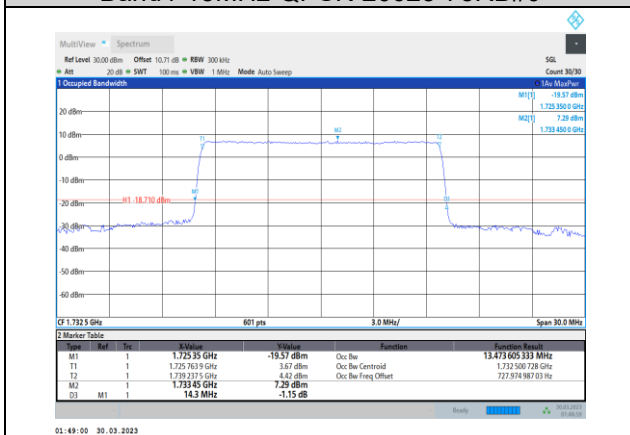

Band4-10MHz-16QAM-20175-50RB#0

Band4-10MHz-64QAM-20175-50RB#0

Band4-10MHz-16QAM-20350-50RB#0

Band4-10MHz-64QAM-20350-50RB#0

Band4-15MHz-QPSK-2025-75RB#0

Band4-15MHz-16QAM-2025-75RB#0

Band4-15MHz-QPSK-20175-75RB#0