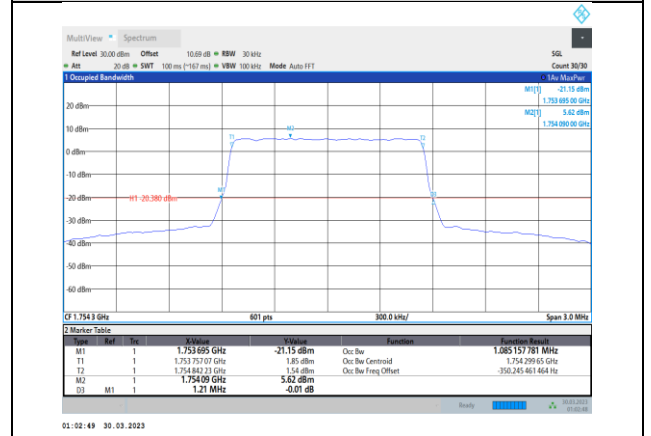

Band4-1.4MHz-16QAM-20175-6RB#0

Band4-1.4MHz-16QAM-20393-6RB#0