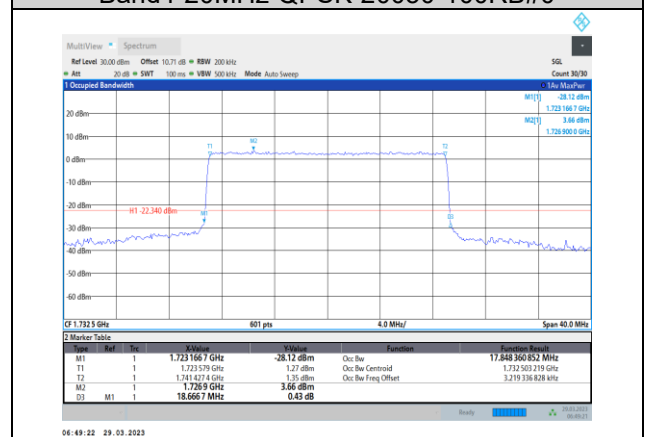

Band4-15MHz-16QAM-20175-75RB#0

Band4-15MHz-QPSK-20325-75RB#0

Band4-15MHz-16QAM-20325-75RB#0

Band4-15MHz-64QAM-20025-75RB#0

Band4-20MHz-QPSK-20050-100RB#0

Band4-15MHz-64QAM-20175-75RB#0

Band4-20MHz-QPSK-20175-100RB#0