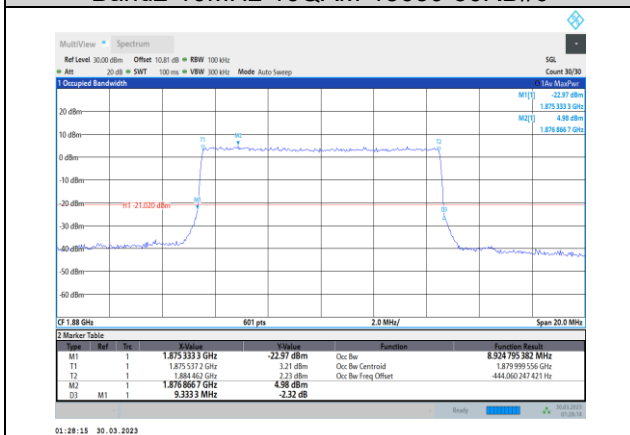

Band2-10MHz-16QAM-18650-50RB#0

Band2-10MHz-64QAM-18650-50RB#0

Band2-10MHz-16QAM-18900-50RB#0

Band2-10MHz-64QAM-18900-50RB#0

Band2-10MHz-16QAM-19150-50RB#0

Band2-10MHz-64QAM-19150-50RB#0

Band2-15MHz-QPSK-18675-75RB#0

Band2-15MHz-16QAM-18675-75RB#0

Band2-15MHz-QPSK-18900-75RB#0

Band2-15MHz-16QAM-18900-75RB#0

Band2-15MHz-QPSK-19125-75RB#0

Band2-15MHz-16QAM-19125-75RB#0

Band2-15MHz-64QAM-18675-75RB#0

Band2-20MHz-QPSK-18700-100RB#0