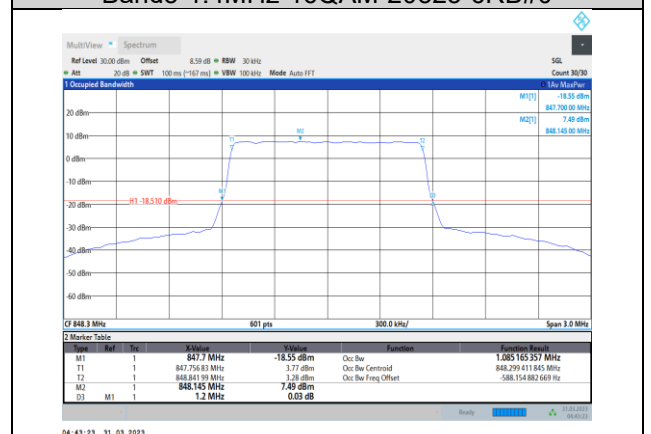

Band4-20MHz-64QAM-20300-100RB#0

Band5-1.4MHz-QPSK-20407-6RB#0

Band5-1.4MHz-16QAM-20407-6RB#0

Band5-1.4MHz-QPSK-20525-6RB#0

Band5-1.4MHz-16QAM-20525-6RB#0

Band5-1.4MHz-QPSK-20643-6RB#0

Band5-1.4MHz-16QAM-20643-6RB#0