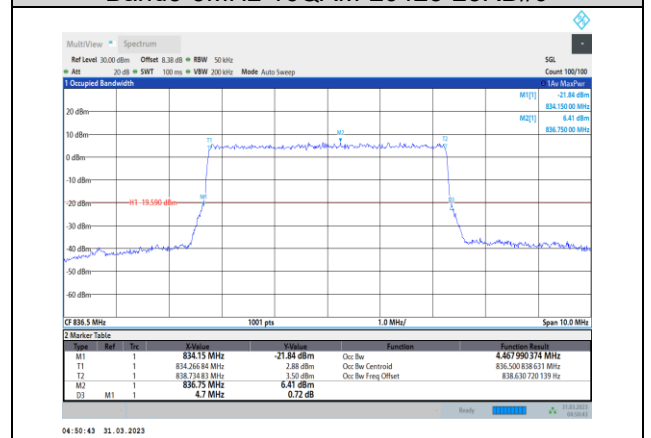

Band5-5MHz-16QAM-20425-25RB#0

Band5-5MHz-16QAM-20525-25RB#0