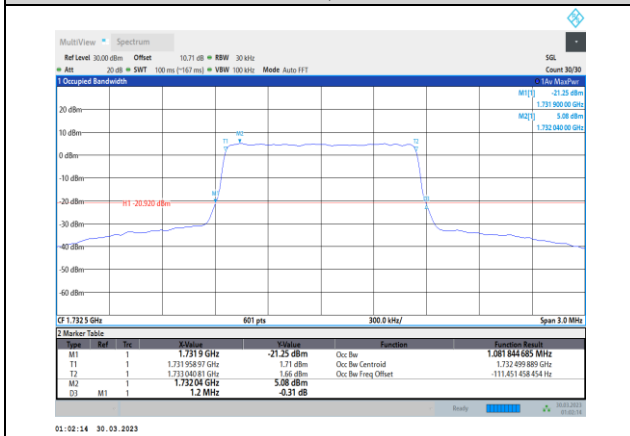

Band4-1.4MHz-64QAM-19957-6RB#0

Band4-1.4MHz-64QAM-20175-6RB#0