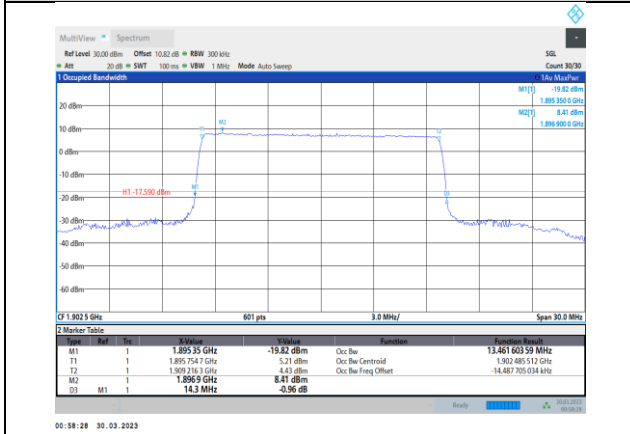

Band2-10MHz-16QAM-18650-50RB#0

Band2-10MHz-64QAM-18650-50RB#0

Band2-10MHz-16QAM-18900-50RB#0

Band2-10MHz-64QAM-18900-50RB#0

Band2-10MHz-16QAM-19150-50RB#0

Band2-10MHz-64QAM-19150-50RB#0

Band2-15MHz-QPSK-18675-75RB#0

Band2-15MHz-16QAM-18675-75RB#0

Band2-15MHz-QPSK-18900-75RB#0

Band2-15MHz-16QAM-18900-75RB#0

Band2-15MHz-QPSK-19125-75RB#0

Band2-15MHz-16QAM-19125-75RB#0

Band2-15MHz-64QAM-18675-75RB#0

Band2-20MHz-QPSK-18700-100RB#0