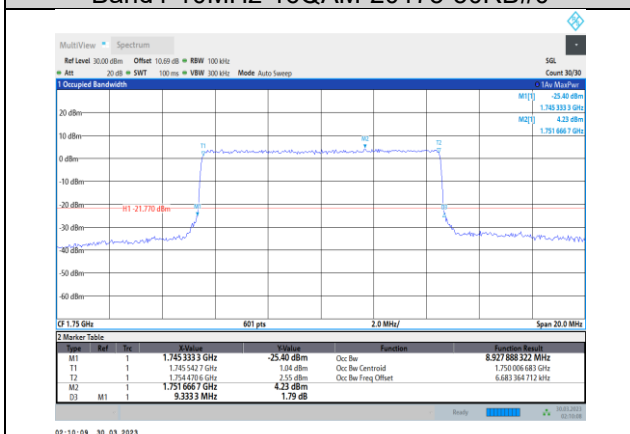

Band4-10MHz-16QAM-20175-50RB#0

Band4-10MHz-16QAM-20350-50RB#0