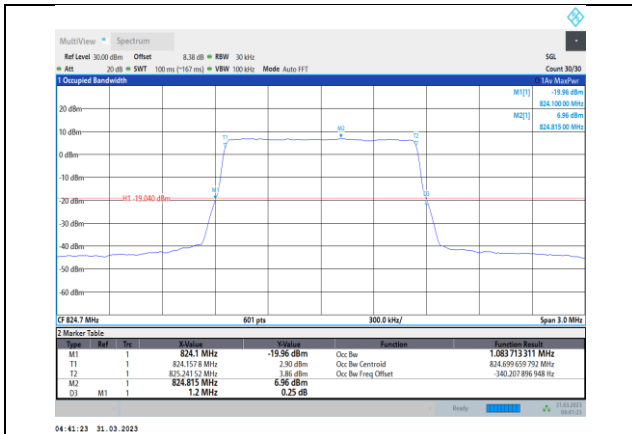

Band4-20MHz-16QAM-20300-100RB#0

Band5-1.4MHz-QPSK-20407-6RB#0