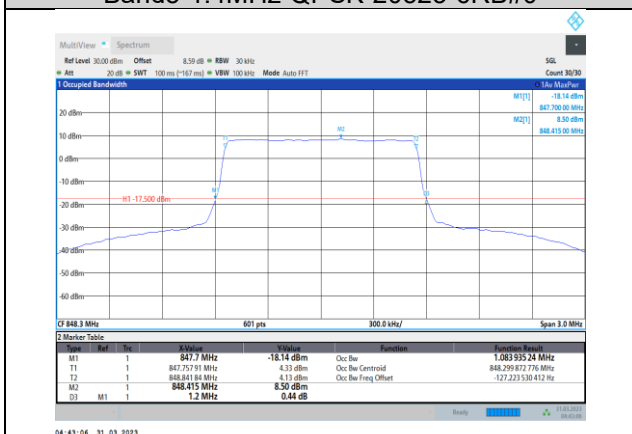

Band4-20MHz-64QAM-20300-100RB#0

Band5-1.4MHz-QPSK-20407-6RB#0

Band5-1.4MHz-16QAM-20407-6RB#0

Band5-1.4MHz-QPSK-20525-6RB#0

Band5-1.4MHz-16QAM-20525-6RB#0

Band5-1.4MHz-QPSK-20643-6RB#0

Band5-1.4MHz-16QAM-20643-6RB#0