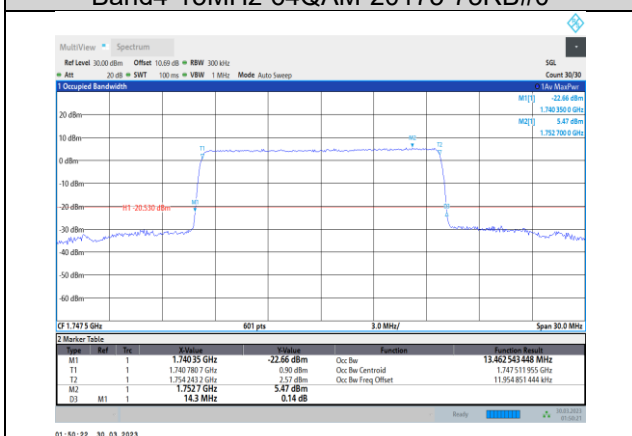

Band4-15MHz-16QAM-20175-75RB#0

Band4-15MHz-QPSK-20325-75RB#0

Band4-15MHz-16QAM-20325-75RB#0

Band4-15MHz-64QAM-20025-75RB#0

Band4-20MHz-QPSK-20050-100RB#0

Band4-15MHz-64QAM-20175-75RB#0

Band4-20MHz-QPSK-20175-100RB#0