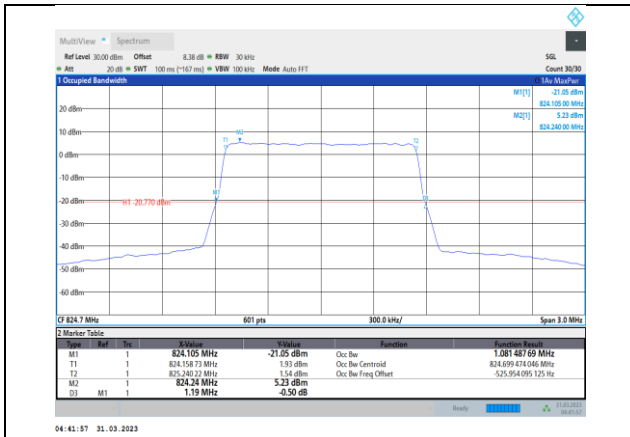

Band4-20MHz-64QAM-20300-100RB#0

Band5-1.4MHz-QPSK-20407-6RB#0

Band5-1.4MHz-16QAM-20407-6RB#0

Band5-1.4MHz-QPSK-20525-6RB#0

Band5-1.4MHz-16QAM-20525-6RB#0

Band5-1.4MHz-QPSK-20643-6RB#0

Band5-1.4MHz-16QAM-20643-6RB#0