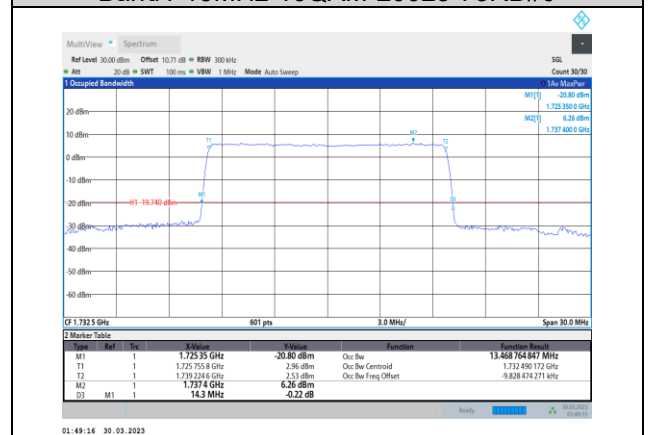

Band4-10MHz-16QAM-20175-50RB#0

Band4-10MHz-64QAM-20175-50RB#0

Band4-10MHz-16QAM-20350-50RB#0

Band4-10MHz-64QAM-20350-50RB#0

Band4-15MHz-QPSK-2025-75RB#0

Band4-15MHz-16QAM-2025-75RB#0

Band4-15MHz-QPSK-20175-75RB#0