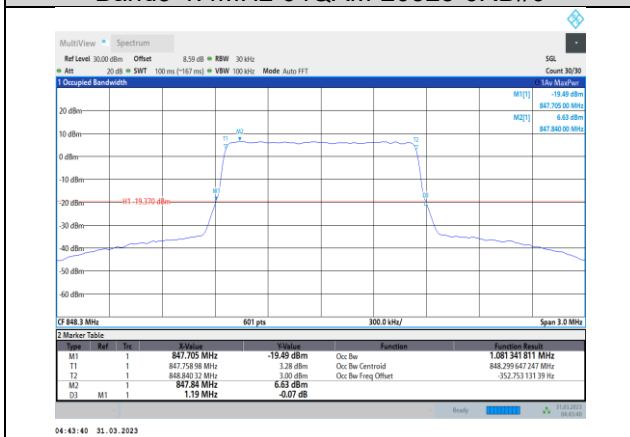

Band5-1.4MHz-64QAM-20525-6RB#0

Band5-1.4MHz-64QAM-20643-6RB#0