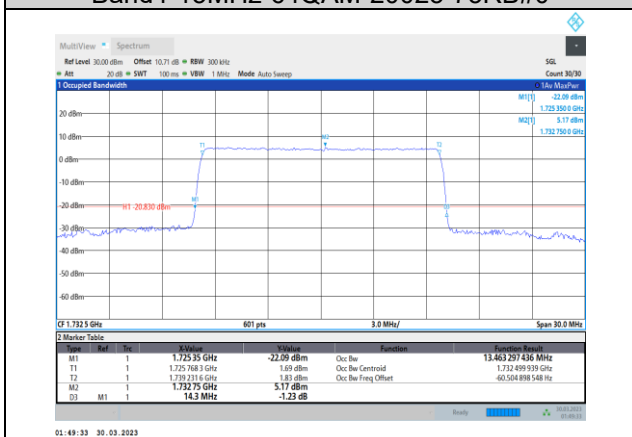

Band4-15MHz-16QAM-20175-75RB#0

Band4-15MHz-QPSK-20325-75RB#0

Band4-15MHz-16QAM-20325-75RB#0

Band4-15MHz-64QAM-20025-75RB#0

Band4-20MHz-QPSK-20050-100RB#0

Band4-15MHz-64QAM-20175-75RB#0

Band4-20MHz-QPSK-20175-100RB#0