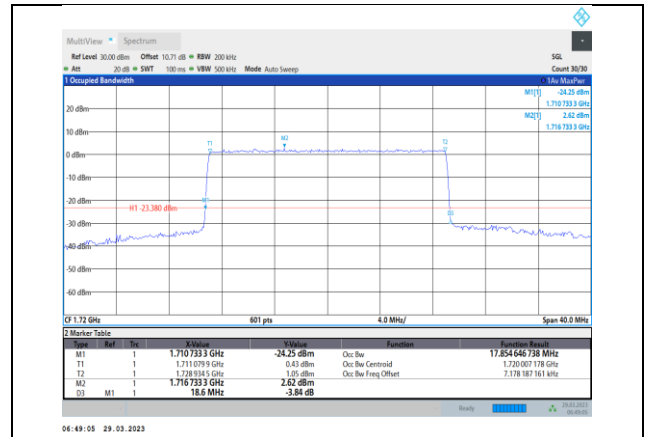

Band4-20MHz-QPSK-20300-100RB#0

Band4-20MHz-64QAM-20050-100RB#0