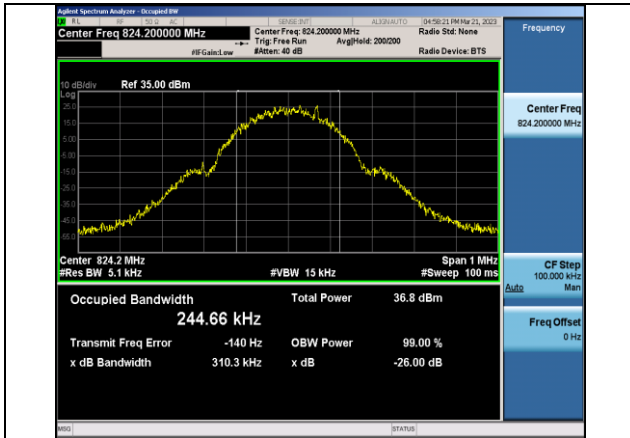

**Test Graphs:
GSM:**

GSM850-128-3-0.3103