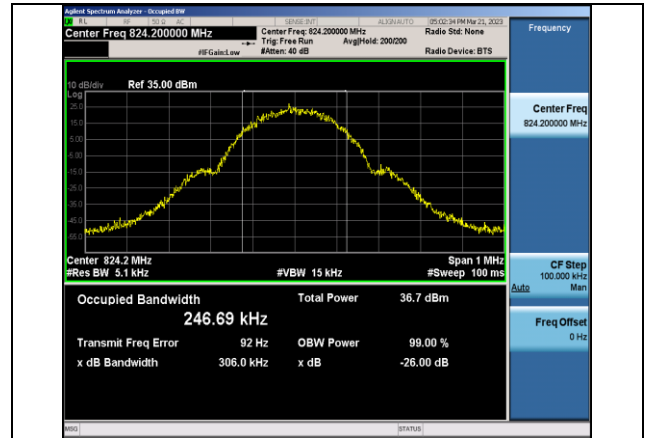

GPRS850-128-3-0.3060