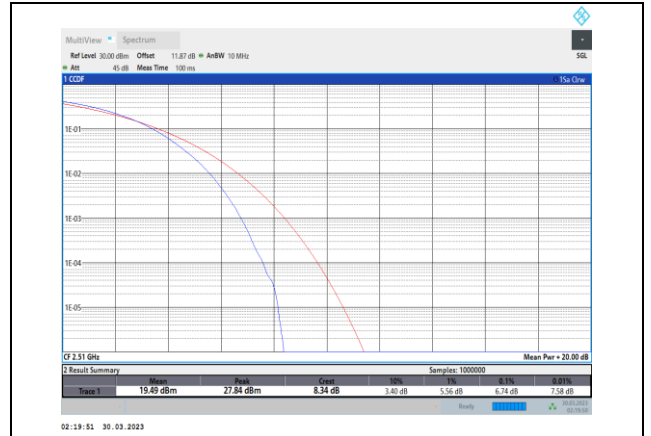

Band7-20MHz-QPSK-21350-100RB#0

Band7-20MHz-64QAM-20850-100RB#0