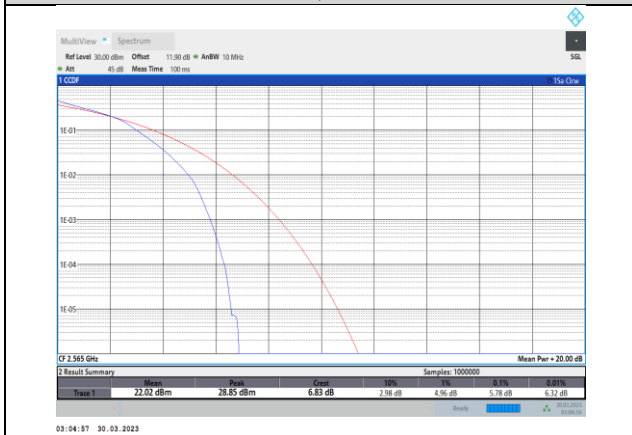

Band7-10MHz-16QAM-21100-50RB#0

Band7-10MHz-16QAM-21400-50RB#0