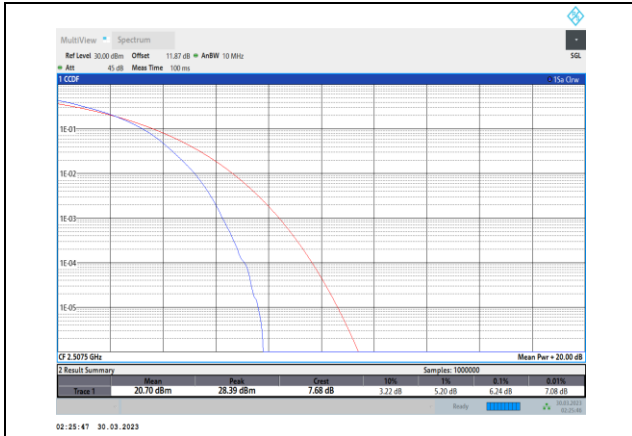

Band7-15MHz-QPSK-21375-75RB#0

Band7-15MHz-64QAM-20825-75RB#0