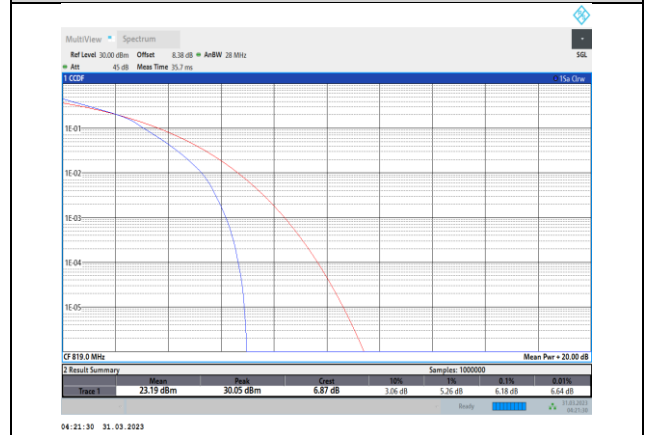

Band26-1.4MHz-16QAM-26697-6RB#0

Band26-1.4MHz-16QAM-26740-6RB#0