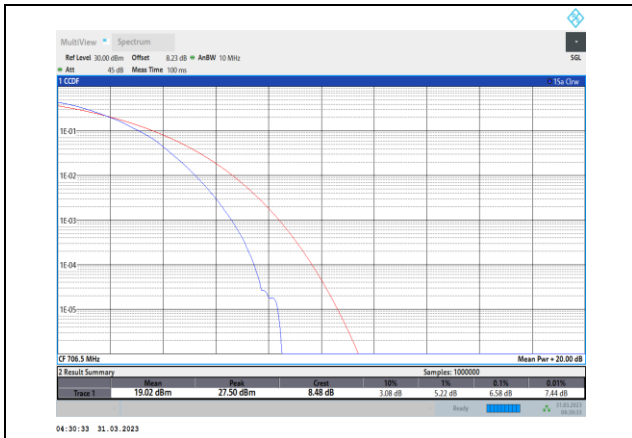

Band17-5MHz-QPSK-23825-25RB#0

Band17-5MHz-64QAM-23755-25RB#0