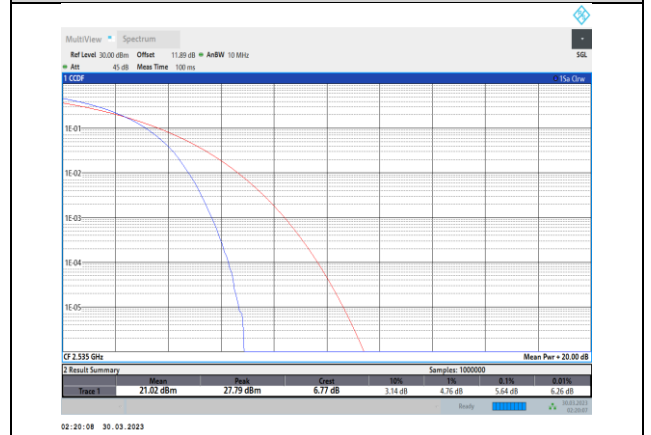

Band7-15MHz-16QAM-21100-75RB#0

Band7-15MHz-QPSK-21375-75RB#0

Band7-15MHz-16QAM-21375-75RB#0

**Band7-15MHz-64QAM-20825-75RB#0**

**Band7-20MHz-QPSK-20850-100RB#0**

**Band7-15MHz-64QAM-21100-75RB#0**

**Band7-20MHz-QPSK-21100-100RB#0**