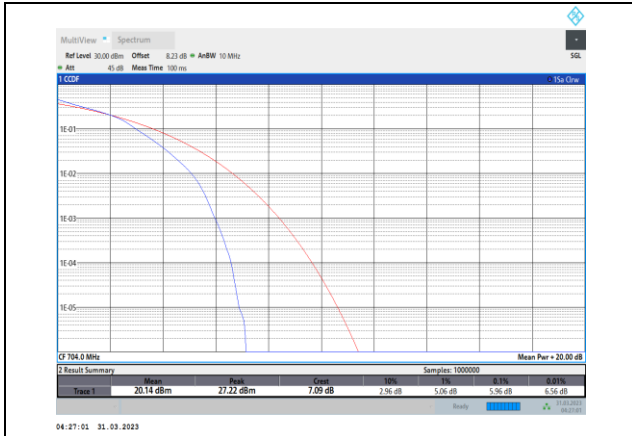

Band12-5MHz-64QAM-23155-25RB#0

Band12-10MHz-16QAM-23060-50RB#0