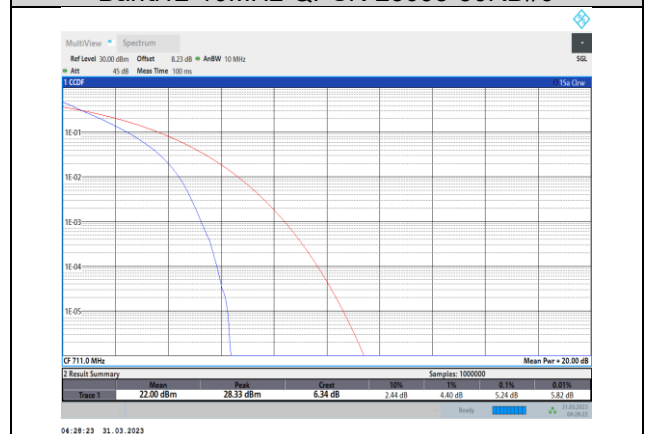

Band12-10MHz-QPSK-23095-50RB#0

Band12-10MHz-QPSK-23130-50RB#0