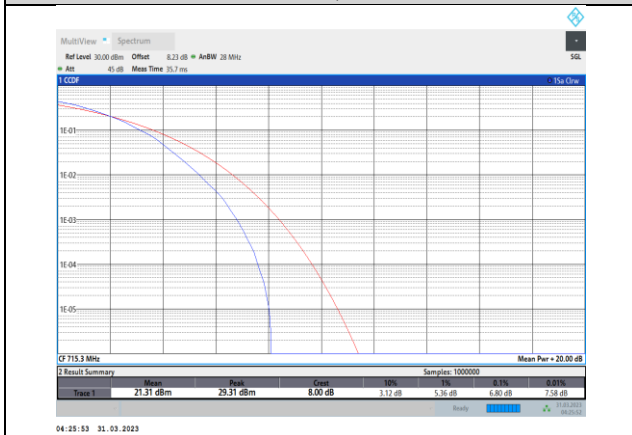

Band12-1.4MHz-64QAM-23095-6RB#0

Band12-1.4MHz-64QAM-23173-6RB#0