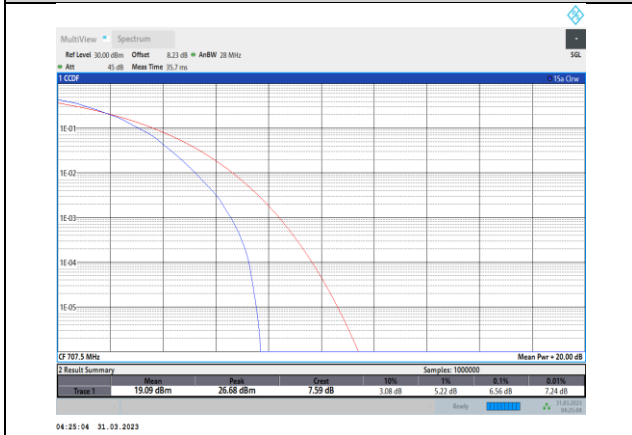

Band12-1.4MHz-64QAM-23017-6RB#0

Band12-1.4MHz-64QAM-23095-6RB#0