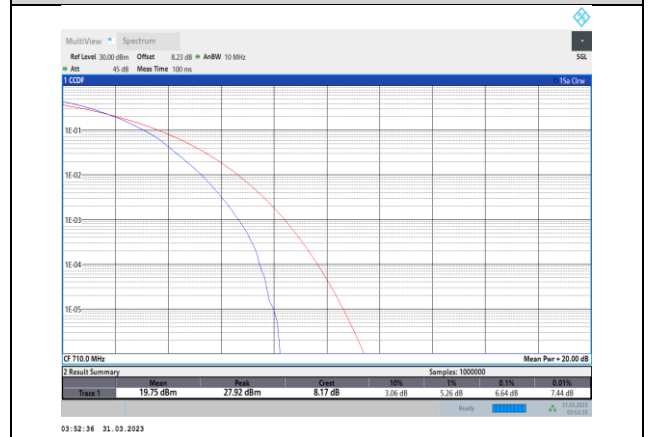

**Band17-10MHz-QPSK-23800-50RB#0**

Band17-10MHz-16QAM-23780-50RB#0

Band17-10MHz-64QAM-23780-50RB#0

Band17-10MHz-16QAM-23790-50RB#0

Band17-10MHz-64QAM-23790-50RB#0

Band17-10MHz-16QAM-23800-50RB#0

Band17-10MHz-64QAM-23800-50RB#0