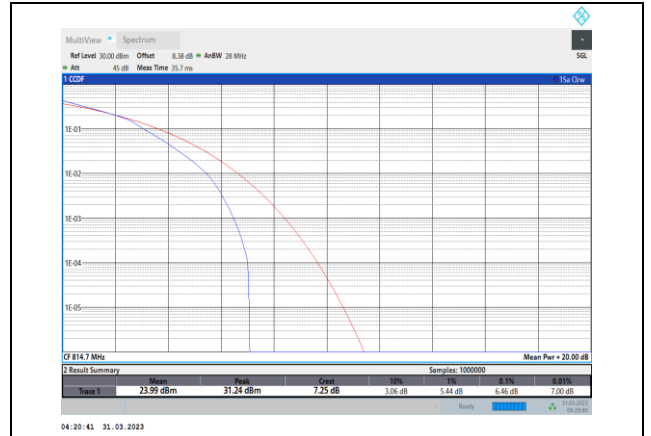

Band17-10MHz-64QAM-23800-50RB#0

Band26-1.4MHz-16QAM-26697-6RB#0