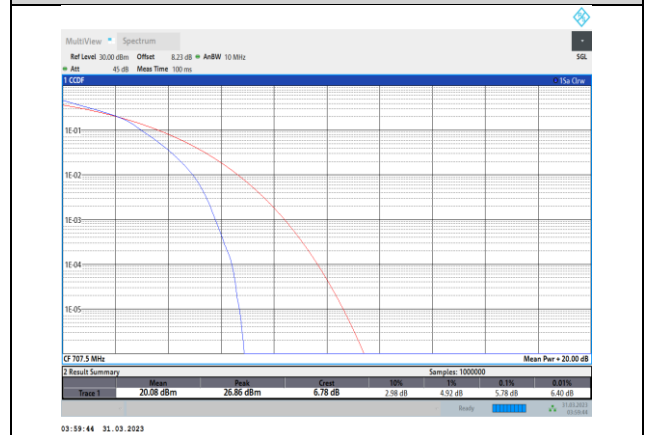

Band12-5MHz-16QAM-23035-25RB#0

Band12-5MHz-16QAM-23095-25RB#0