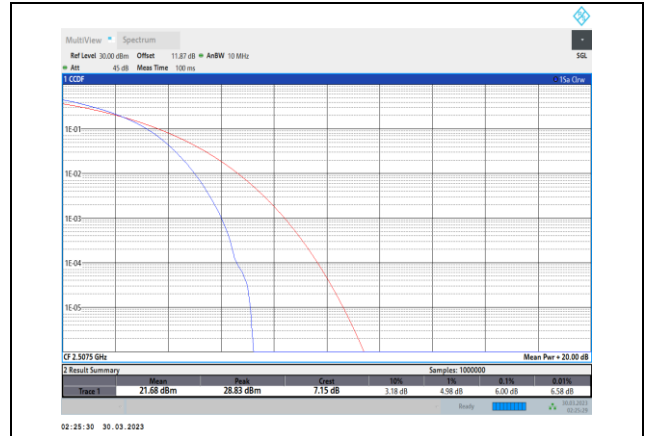

**Band7-10MHz-16QAM-21100-50RB#0**

**Band7-10MHz-64QAM-21100-50RB#0**

**Band7-10MHz-16QAM-21400-50RB#0**

**Band7-10MHz-64QAM-21400-50RB#0**

Band7-15MHz-QPSK-20825-75RB#0

Band7-15MHz-16QAM-20825-75RB#0

Band7-15MHz-QPSK-21100-75RB#0