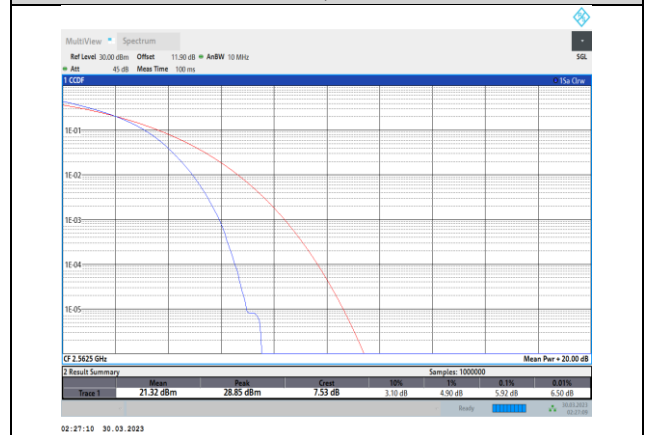

Band7-15MHz-16QAM-21100-75RB#0

Band7-15MHz-16QAM-21375-75RB#0