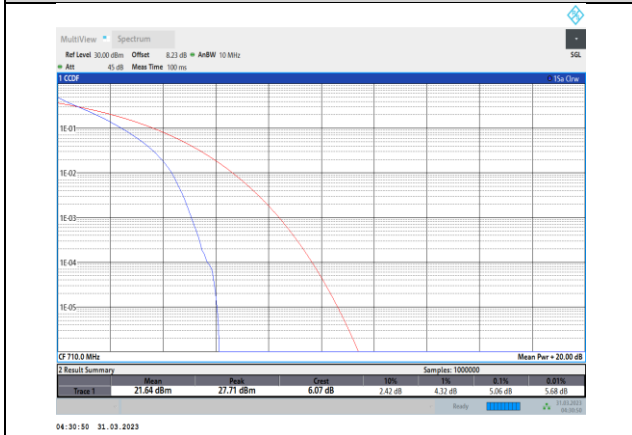

Band12-10MHz-16QAM-23130-50RB#0

Band12-10MHz-64QAM-23130-50RB#0

Band17-5MHz-QPSK-23755-25RB#0

Band17-5MHz-16QAM-23755-25RB#0

Band17-5MHz-QPSK-23790-25RB#0

Band17-5MHz-16QAM-23790-25RB#0

Band17-5MHz-QPSK-23825-25RB#0