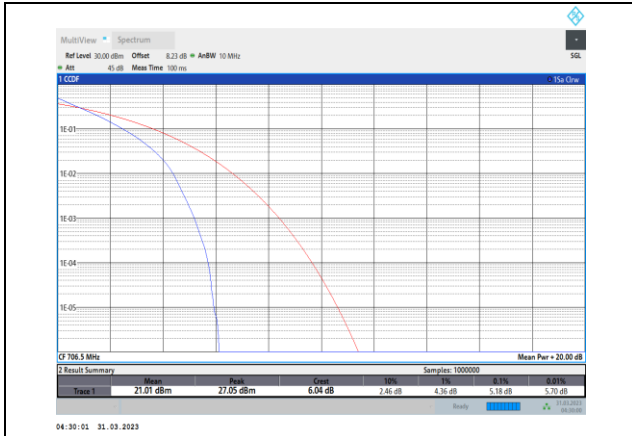

Band12-10MHz-16QAM-23130-50RB#0

Band17-5MHz-QPSK-23755-25RB#0