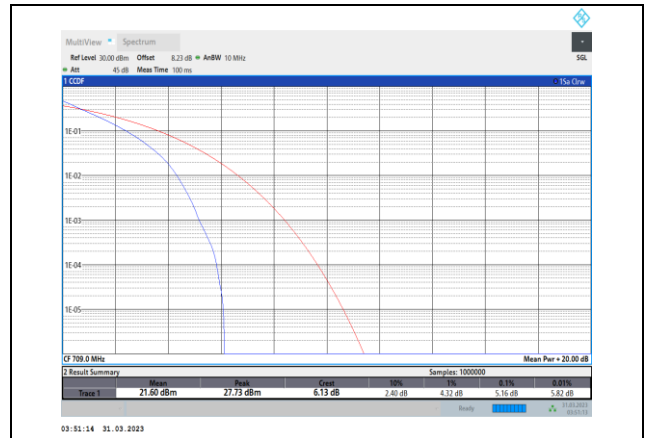

Band17-5MHz-16QAM-23825-25RB#0

Band17-10MHz-QPSK-23780-50RB#0