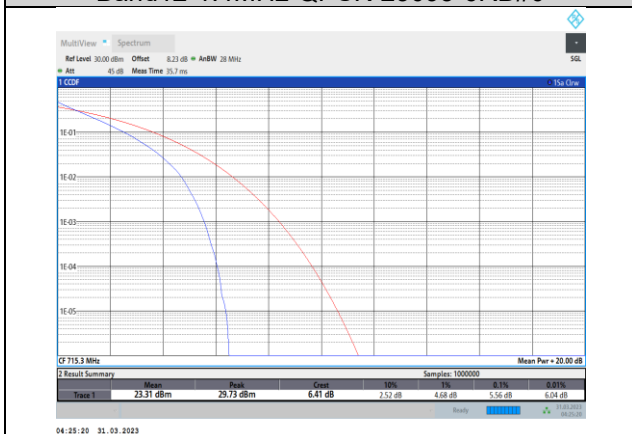

Band7-20MHz-64QAM-21350-100RB#0

Band12-1.4MHz-QPSK-23017-6RB#0

Band12-1.4MHz-16QAM-23017-6RB#0

Band12-1.4MHz-QPSK-23095-6RB#0

Band12-1.4MHz-16QAM-23095-6RB#0

Band12-1.4MHz-QPSK-23173-6RB#0

Band12-1.4MHz-16QAM-23173-6RB#0