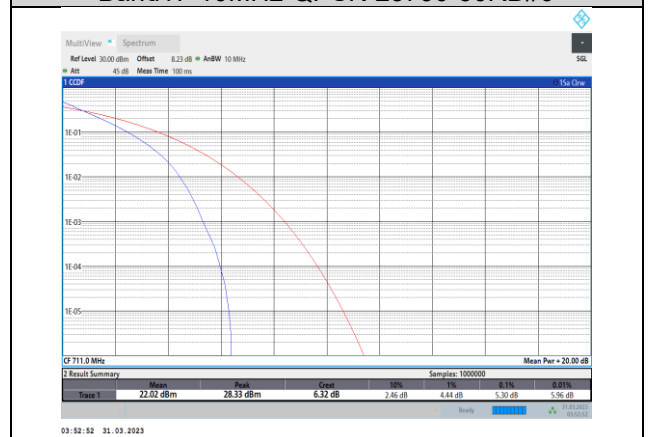

Band17-5MHz-16QAM-23825-25RB#0

**Band17-5MHz-64QAM-23755-25RB#0**

**Band17-10MHz-QPSK-23780-50RB#0**

**Band17-5MHz-64QAM-23790-25RB#0**

**Band17-10MHz-QPSK-23790-50RB#0**

**Band17-5MHz-64QAM-23825-25RB#0**