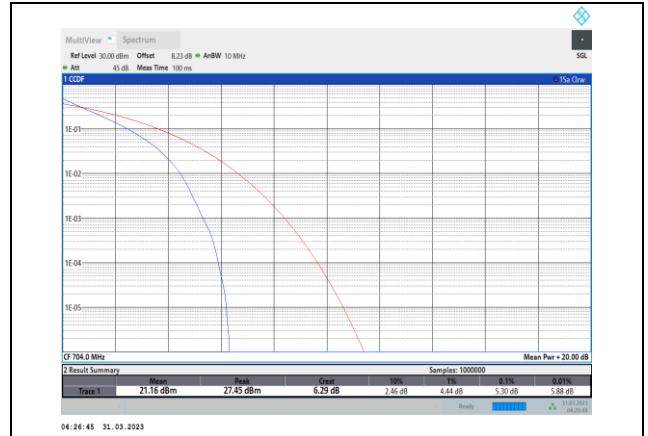

Band12-5MHz-QPSK-23095-25RB#0

Band12-5MHz-16QAM-23095-25RB#0

Band12-5MHz-QPSK-23155-25RB#0

Band12-5MHz-16QAM-23155-25RB#0

**Band12-5MHz-64QAM-23035-25RB#0**

**Band12-10MHz-QPSK-23060-50RB#0**

**Band12-5MHz-64QAM-23095-25RB#0**