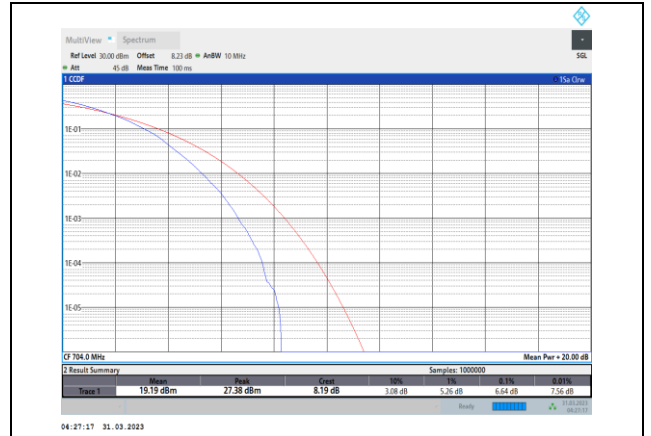

**Band12-10MHz-QPSK-23095-50RB#0**

**Band12-5MHz-64QAM-23155-25RB#0**

**Band12-10MHz-QPSK-23130-50RB#0**

Band12-10MHz-16QAM-23060-50RB#0

Band12-10MHz-64QAM-23060-50RB#0

Band12-10MHz-16QAM-23095-50RB#0

Band12-10MHz-64QAM-23095-50RB#0