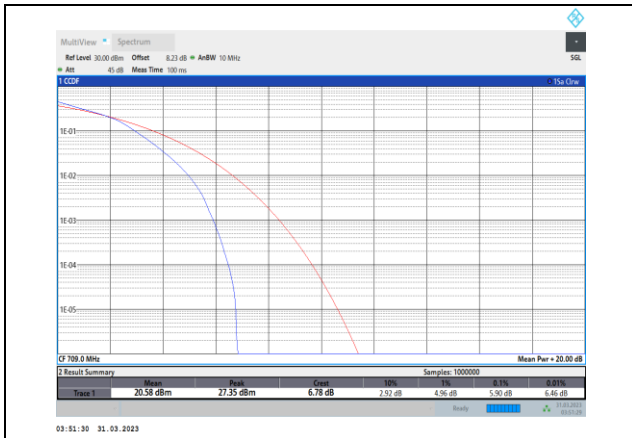

Band17-5MHz-64QAM-23825-25RB#0

Band17-10MHz-16QAM-23780-50RB#0