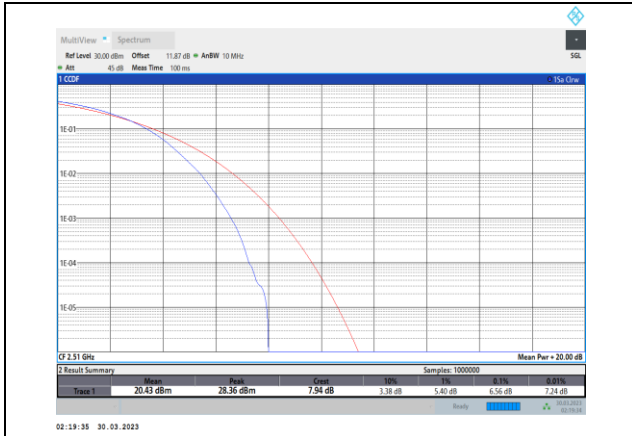

Band7-15MHz-64QAM-21375-75RB#0

Band7-20MHz-16QAM-20850-100RB#0