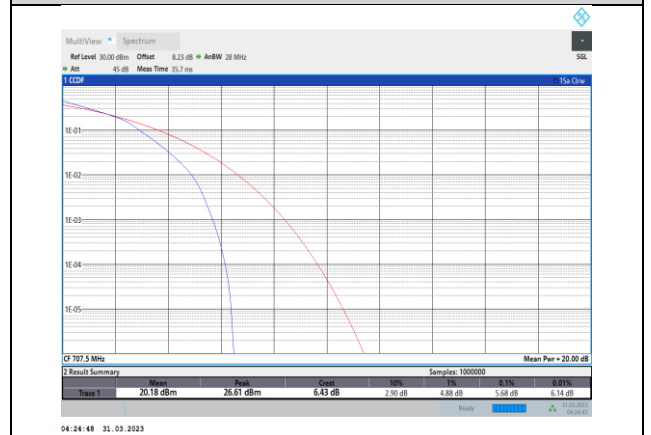

Band7-20MHz-64QAM-21350-100RB#0

Band12-1.4MHz-QPSK-23017-6RB#0

Band12-1.4MHz-16QAM-23017-6RB#0

Band12-1.4MHz-QPSK-23095-6RB#0

Band12-1.4MHz-16QAM-23095-6RB#0

Band12-1.4MHz-QPSK-23173-6RB#0

Band12-1.4MHz-16QAM-23173-6RB#0