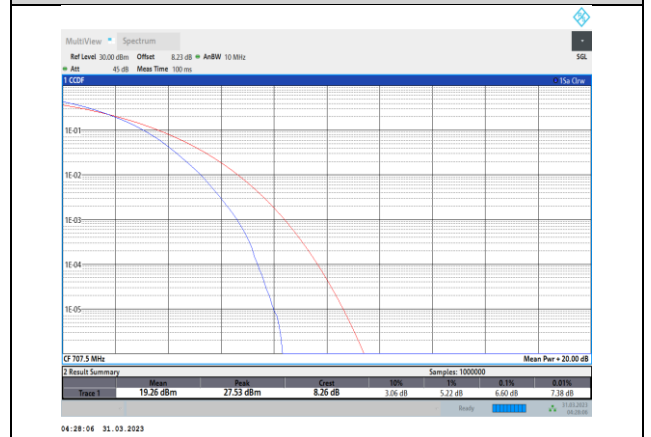

**Band12-10MHz-QPSK-23095-50RB#0**

**Band12-5MHz-64QAM-23155-25RB#0**

**Band12-10MHz-QPSK-23130-50RB#0**

Band12-10MHz-16QAM-23060-50RB#0

Band12-10MHz-64QAM-23060-50RB#0

Band12-10MHz-16QAM-23095-50RB#0

Band12-10MHz-64QAM-23095-50RB#0