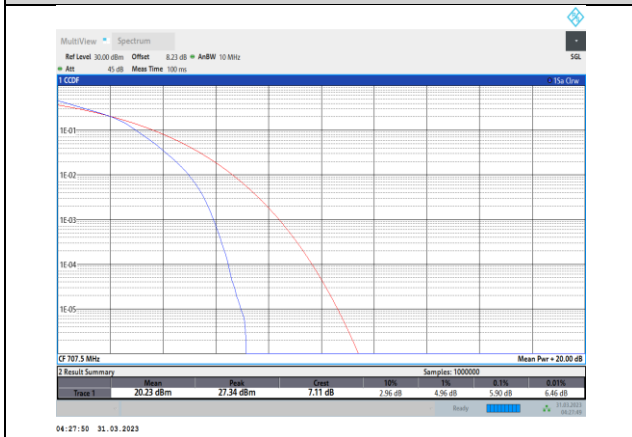

**Band12-10MHz-QPSK-23095-50RB#0**

**Band12-5MHz-64QAM-23155-25RB#0**

**Band12-10MHz-QPSK-23130-50RB#0**

Band12-10MHz-16QAM-23060-50RB#0

Band12-10MHz-64QAM-23060-50RB#0

Band12-10MHz-16QAM-23095-50RB#0

Band12-10MHz-64QAM-23095-50RB#0