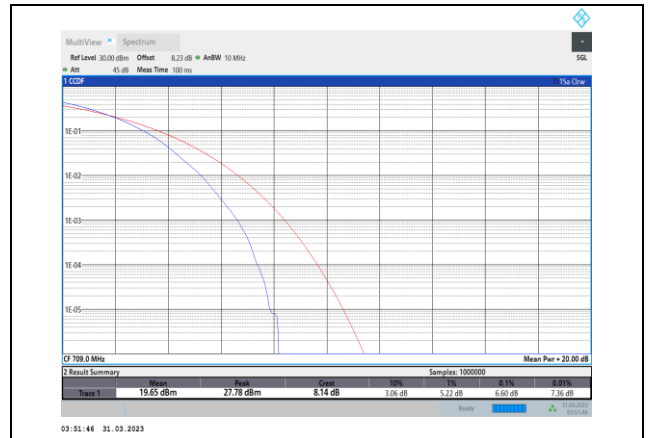

Band17-10MHz-QPSK-23800-50RB#0

Band17-10MHz-64QAM-23780-50RB#0