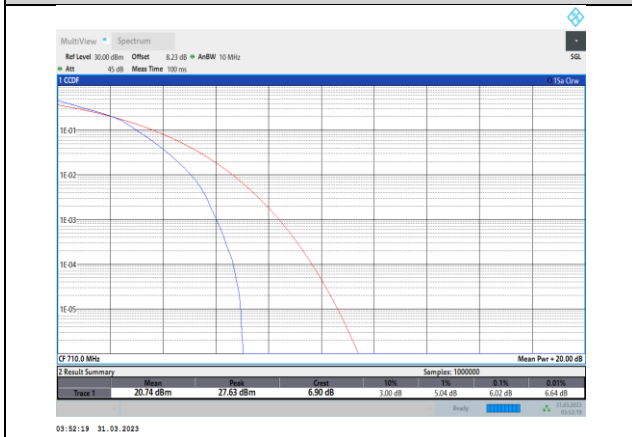

Band17-10MHz-16QAM-23780-50RB#0

Band17-10MHz-16QAM-23790-50RB#0