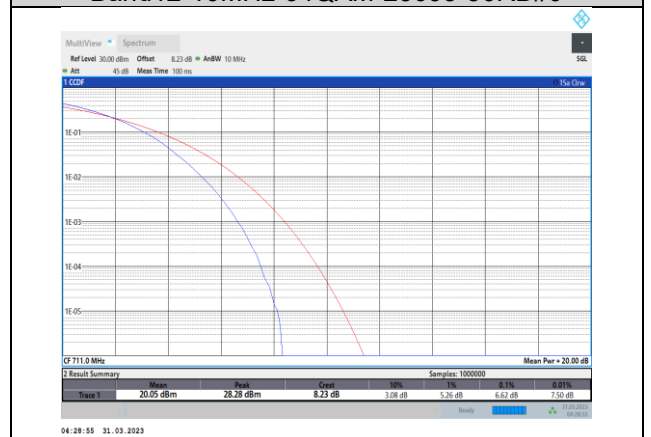

Band12-10MHz-64QAM-23095-50RB#0

Band12-10MHz-64QAM-23130-50RB#0