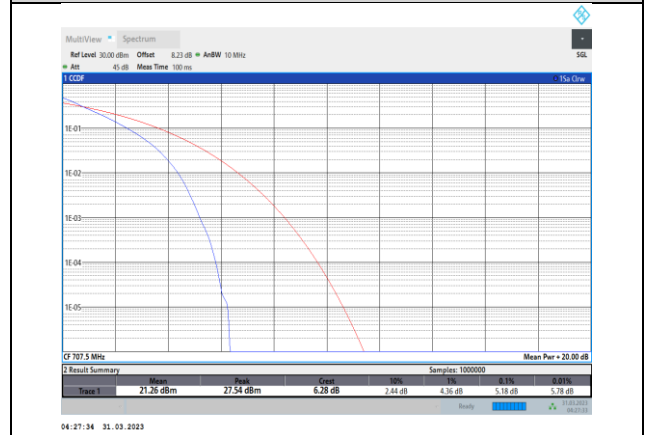

Band12-5MHz-QPSK-23095-25RB#0

Band12-5MHz-16QAM-23095-25RB#0

Band12-5MHz-QPSK-23155-25RB#0

Band12-5MHz-16QAM-23155-25RB#0

**Band12-5MHz-64QAM-23035-25RB#0**

**Band12-10MHz-QPSK-23060-50RB#0**

**Band12-5MHz-64QAM-23095-25RB#0**