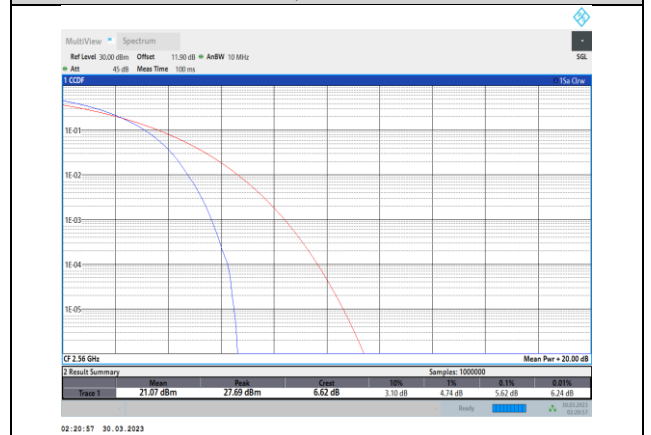

Band7-20MHz-QPSK-21100-100RB#0

Band7-20MHz-QPSK-21350-100RB#0