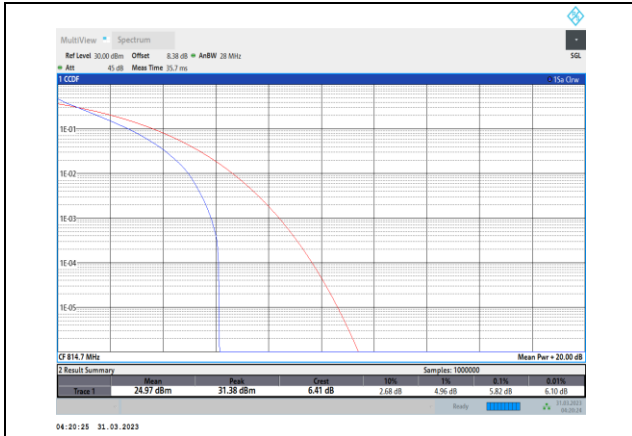

**Band17-10MHz-QPSK-23800-50RB#0**

Band17-10MHz-16QAM-23780-50RB#0

Band17-10MHz-64QAM-23780-50RB#0

Band17-10MHz-16QAM-23790-50RB#0

Band17-10MHz-64QAM-23790-50RB#0

Band17-10MHz-16QAM-23800-50RB#0

Band17-10MHz-64QAM-23800-50RB#0