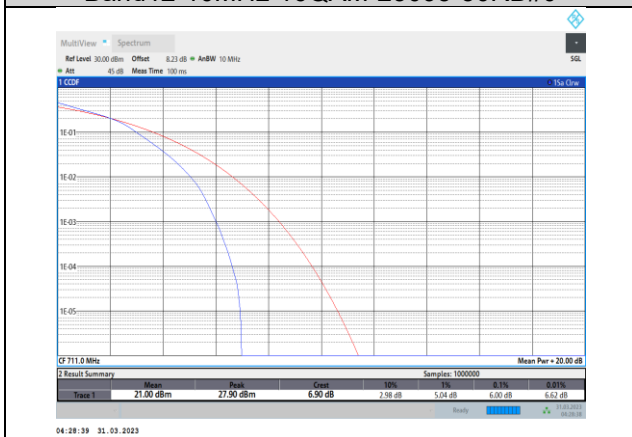

**Band12-10MHz-QPSK-23095-50RB#0**

**Band12-5MHz-64QAM-23155-25RB#0**

**Band12-10MHz-QPSK-23130-50RB#0**

Band12-10MHz-16QAM-23060-50RB#0

Band12-10MHz-64QAM-23060-50RB#0

Band12-10MHz-16QAM-23095-50RB#0

Band12-10MHz-64QAM-23095-50RB#0