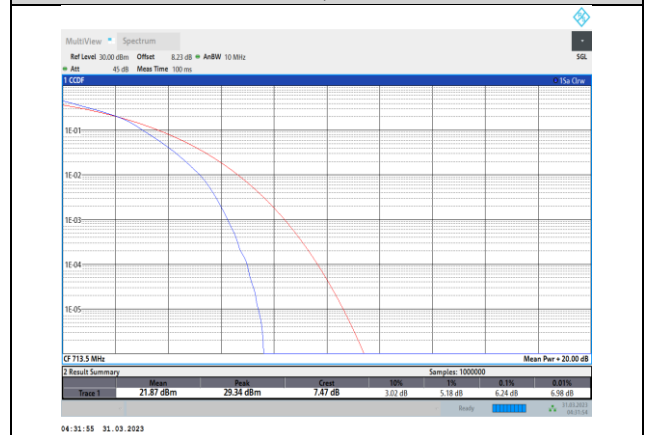

Band12-10MHz-16QAM-23130-50RB#0

Band12-10MHz-64QAM-23130-50RB#0

Band17-5MHz-QPSK-23755-25RB#0

Band17-5MHz-16QAM-23755-25RB#0

Band17-5MHz-QPSK-23790-25RB#0

Band17-5MHz-16QAM-23790-25RB#0

Band17-5MHz-QPSK-23825-25RB#0