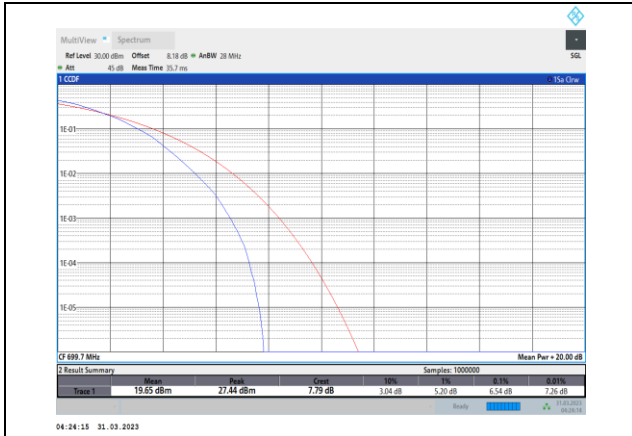

Band7-20MHz-64QAM-21350-100RB#0

Band12-1.4MHz-QPSK-23017-6RB#0

Band12-1.4MHz-16QAM-23017-6RB#0

Band12-1.4MHz-QPSK-23095-6RB#0

Band12-1.4MHz-16QAM-23095-6RB#0

Band12-1.4MHz-QPSK-23173-6RB#0

Band12-1.4MHz-16QAM-23173-6RB#0