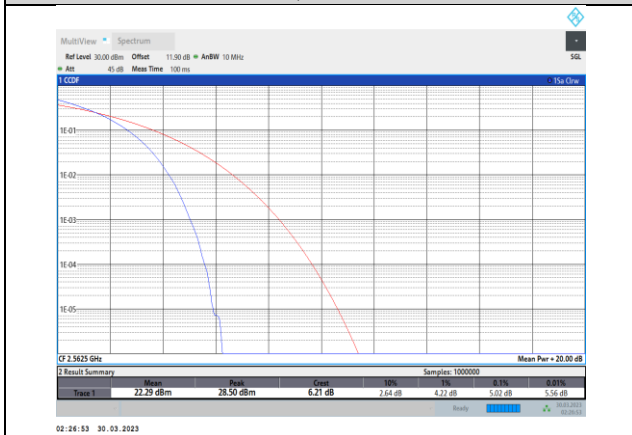

Band7-15MHz-QPSK-21100-75RB#0

Band7-15MHz-QPSK-21375-75RB#0