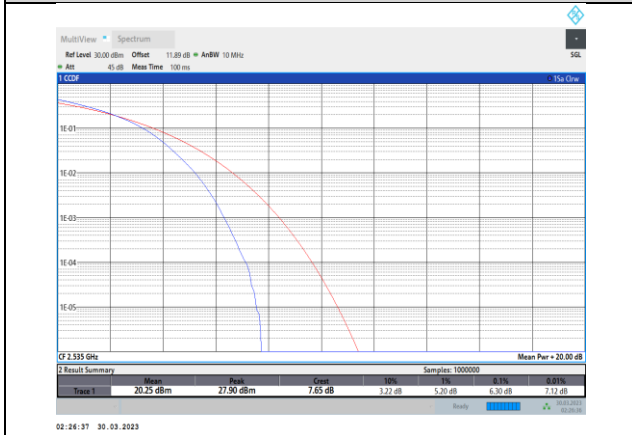

Band7-15MHz-16QAM-21100-75RB#0

Band7-15MHz-QPSK-21375-75RB#0

Band7-15MHz-16QAM-21375-75RB#0

**Band7-15MHz-64QAM-20825-75RB#0**

**Band7-20MHz-QPSK-20850-100RB#0**

**Band7-15MHz-64QAM-21100-75RB#0**

**Band7-20MHz-QPSK-21100-100RB#0**