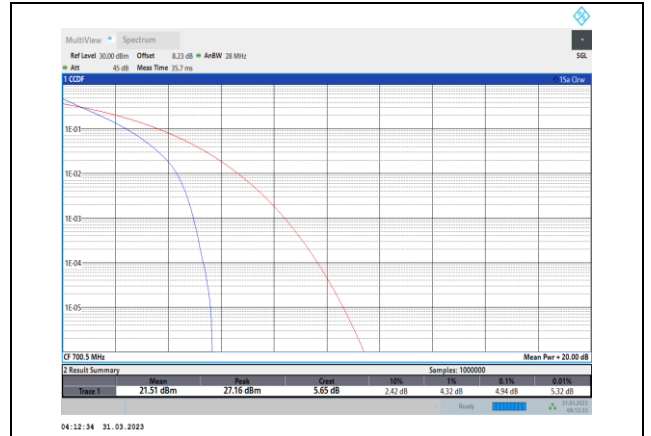

Band12-1.4MHz-16QAM-23173-6RB#0

Band12-3MHz-QPSK-23025-15RB#0