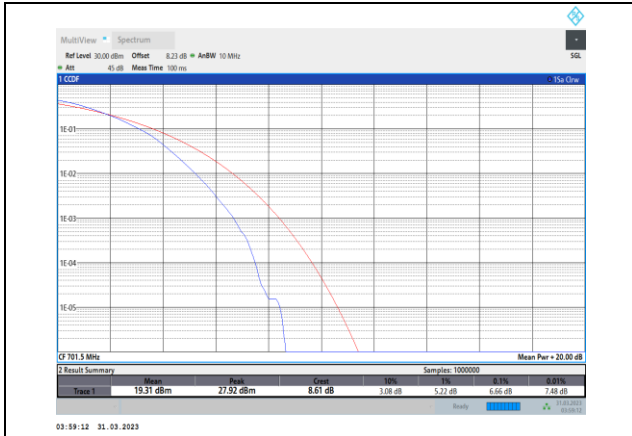

Band12-5MHz-QPSK-23095-25RB#0

Band12-5MHz-16QAM-23095-25RB#0

Band12-5MHz-QPSK-23155-25RB#0

Band12-5MHz-16QAM-23155-25RB#0

**Band12-5MHz-64QAM-23035-25RB#0**

**Band12-10MHz-QPSK-23060-50RB#0**

**Band12-5MHz-64QAM-23095-25RB#0**