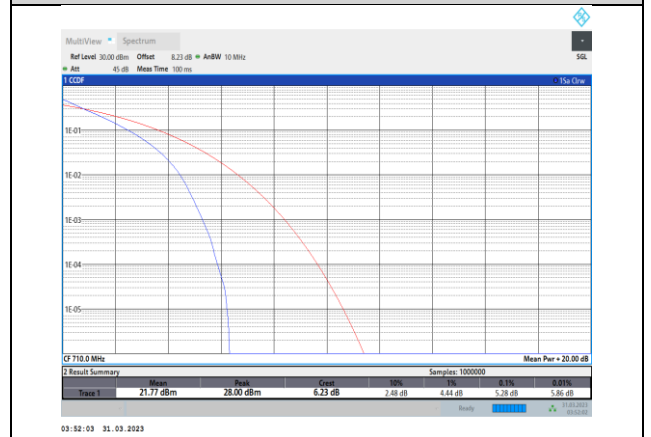

Band17-5MHz-16QAM-23825-25RB#0

**Band17-5MHz-64QAM-23755-25RB#0**

**Band17-10MHz-QPSK-23780-50RB#0**

**Band17-5MHz-64QAM-23790-25RB#0**

**Band17-10MHz-QPSK-23790-50RB#0**

**Band17-5MHz-64QAM-23825-25RB#0**