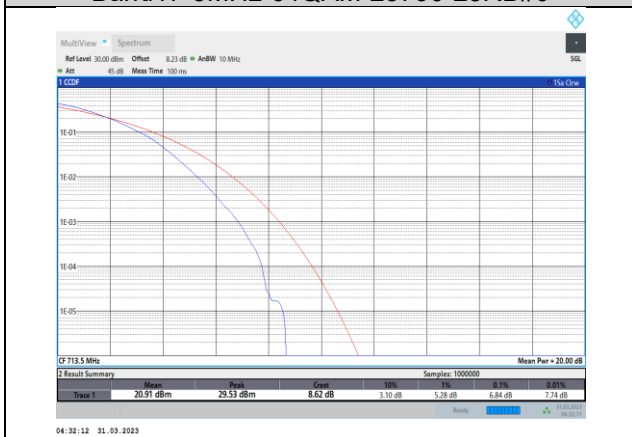

Band17-5MHz-16QAM-23825-25RB#0

**Band17-5MHz-64QAM-23755-25RB#0**

**Band17-10MHz-QPSK-23780-50RB#0**

**Band17-5MHz-64QAM-23790-25RB#0**

**Band17-10MHz-QPSK-23790-50RB#0**

**Band17-5MHz-64QAM-23825-25RB#0**