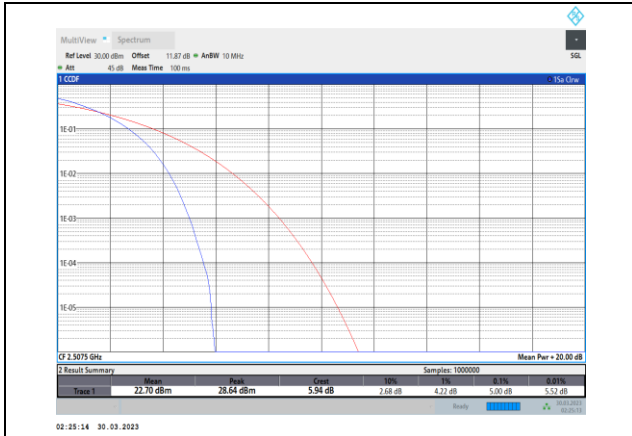

**Band7-10MHz-16QAM-21100-50RB#0**

**Band7-10MHz-64QAM-21100-50RB#0**

**Band7-10MHz-16QAM-21400-50RB#0**

**Band7-10MHz-64QAM-21400-50RB#0**

Band7-15MHz-QPSK-20825-75RB#0

Band7-15MHz-16QAM-20825-75RB#0

Band7-15MHz-QPSK-21100-75RB#0