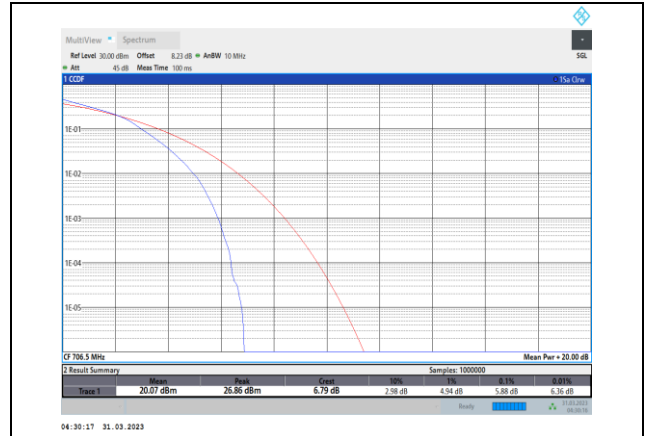

Band12-10MHz-64QAM-23130-50RB#0

Band17-5MHz-16QAM-23755-25RB#0