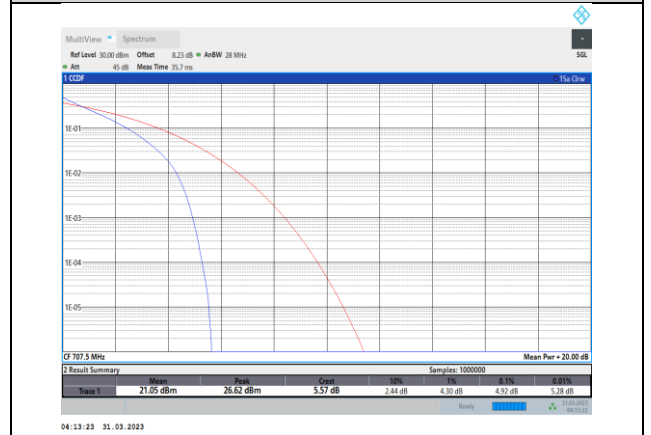

Band12-3MHz-QPSK-23025-15RB#0

Band12-3MHz-QPSK-23095-15RB#0