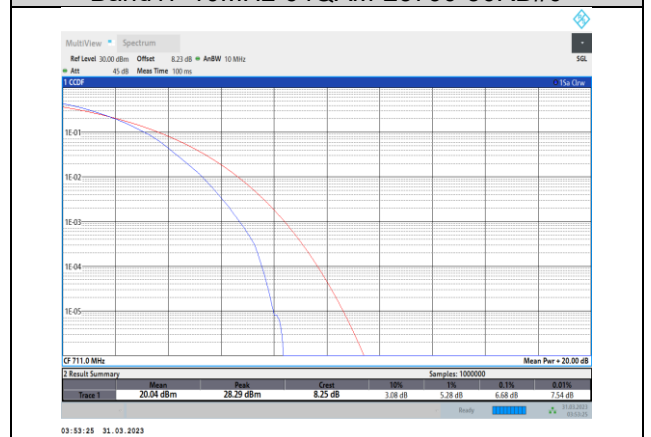

**Band17-10MHz-QPSK-23800-50RB#0**

Band17-10MHz-16QAM-23780-50RB#0

Band17-10MHz-64QAM-23780-50RB#0

Band17-10MHz-16QAM-23790-50RB#0

Band17-10MHz-64QAM-23790-50RB#0

Band17-10MHz-16QAM-23800-50RB#0

Band17-10MHz-64QAM-23800-50RB#0