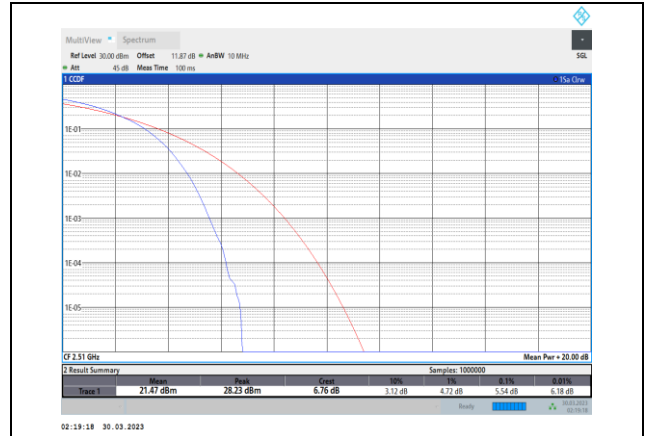

Band7-15MHz-16QAM-21100-75RB#0

Band7-15MHz-QPSK-21375-75RB#0

Band7-15MHz-16QAM-21375-75RB#0

**Band7-15MHz-64QAM-20825-75RB#0**

**Band7-20MHz-QPSK-20850-100RB#0**

**Band7-15MHz-64QAM-21100-75RB#0**

**Band7-20MHz-QPSK-21100-100RB#0**