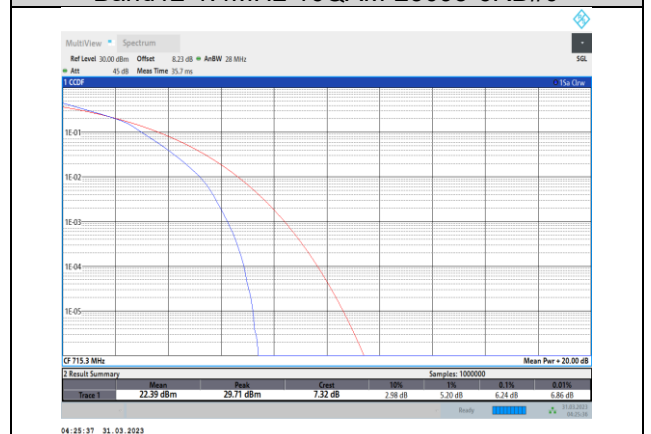

Band7-20MHz-64QAM-21350-100RB#0

Band12-1.4MHz-QPSK-23017-6RB#0

Band12-1.4MHz-16QAM-23017-6RB#0

Band12-1.4MHz-QPSK-23095-6RB#0

Band12-1.4MHz-16QAM-23095-6RB#0

Band12-1.4MHz-QPSK-23173-6RB#0

Band12-1.4MHz-16QAM-23173-6RB#0