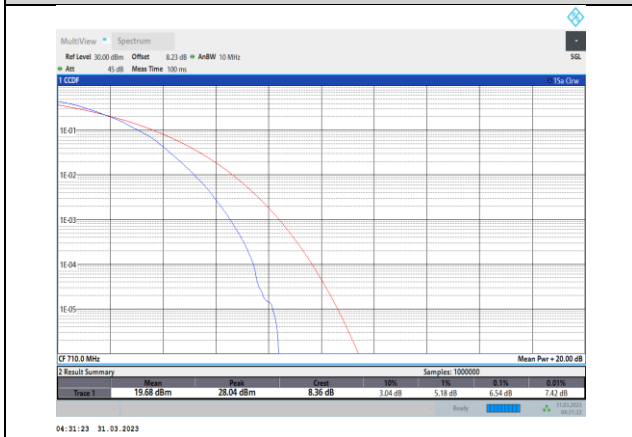

Band17-5MHz-64QAM-23755-25RB#0

Band17-5MHz-64QAM-23790-25RB#0