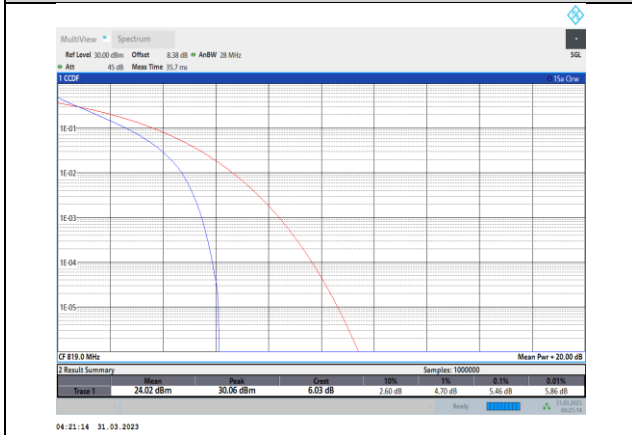

Band26-1.4MHz-QPSK-26697-6RB#0

Band26-1.4MHz-QPSK-26740-6RB#0