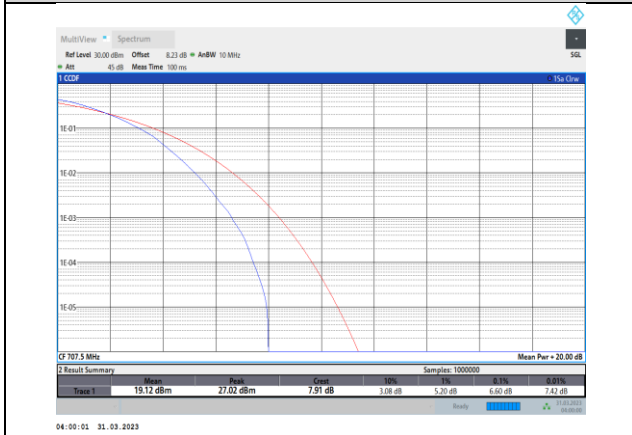

Band12-5MHz-QPSK-23095-25RB#0

Band12-5MHz-16QAM-23095-25RB#0

Band12-5MHz-QPSK-23155-25RB#0

Band12-5MHz-16QAM-23155-25RB#0

**Band12-5MHz-64QAM-23035-25RB#0**

**Band12-10MHz-QPSK-23060-50RB#0**

**Band12-5MHz-64QAM-23095-25RB#0**