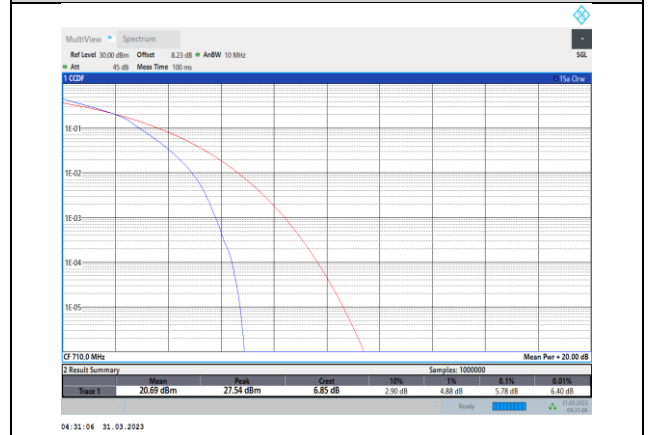

Band12-10MHz-16QAM-23130-50RB#0

Band12-10MHz-64QAM-23130-50RB#0

Band17-5MHz-QPSK-23755-25RB#0

Band17-5MHz-16QAM-23755-25RB#0

Band17-5MHz-QPSK-23790-25RB#0

Band17-5MHz-16QAM-23790-25RB#0

Band17-5MHz-QPSK-23825-25RB#0