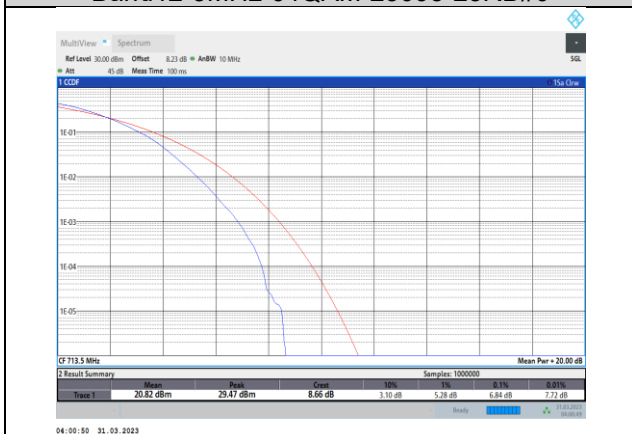

Band12-5MHz-64QAM-23095-25RB#0

Band12-5MHz-64QAM-23155-25RB#0