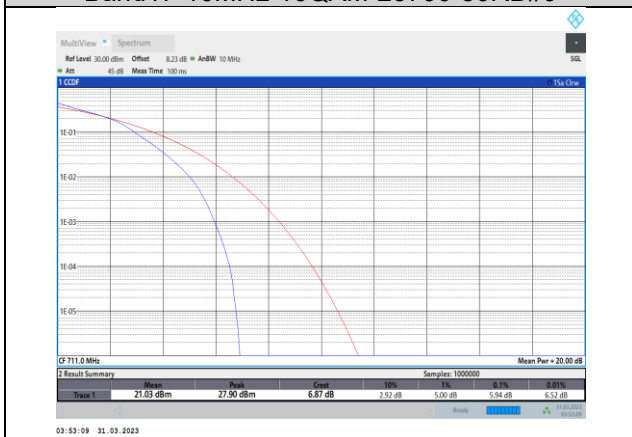

**Band17-10MHz-QPSK-23800-50RB#0**

Band17-10MHz-16QAM-23780-50RB#0

Band17-10MHz-64QAM-23780-50RB#0

Band17-10MHz-16QAM-23790-50RB#0

Band17-10MHz-64QAM-23790-50RB#0

Band17-10MHz-16QAM-23800-50RB#0

Band17-10MHz-64QAM-23800-50RB#0