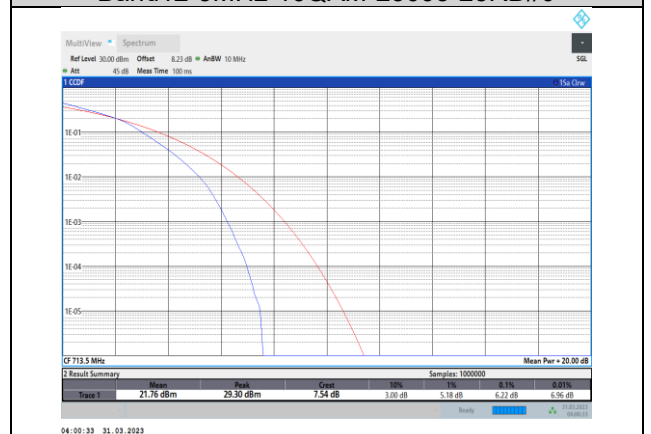

Band12-5MHz-16QAM-23095-25RB#0

Band12-5MHz-16QAM-23155-25RB#0