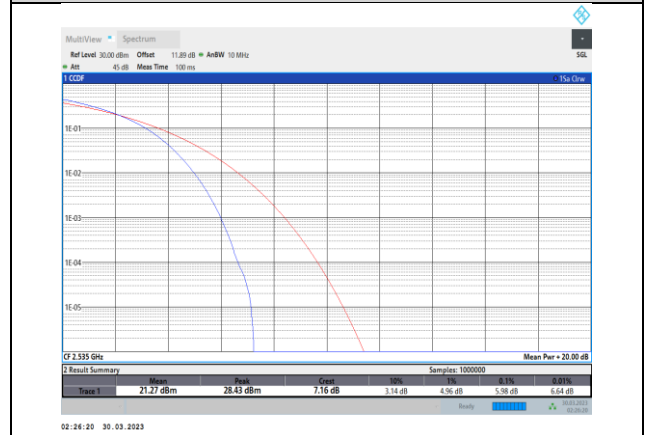

**Band7-10MHz-16QAM-21100-50RB#0**

**Band7-10MHz-64QAM-21100-50RB#0**

**Band7-10MHz-16QAM-21400-50RB#0**

**Band7-10MHz-64QAM-21400-50RB#0**

Band7-15MHz-QPSK-20825-75RB#0

Band7-15MHz-16QAM-20825-75RB#0

Band7-15MHz-QPSK-21100-75RB#0