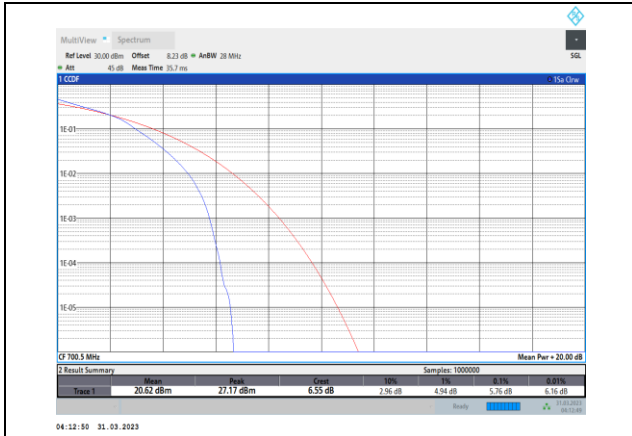

Band12-1.4MHz-64QAM-23173-6RB#0

Band12-3MHz-16QAM-23025-15RB#0