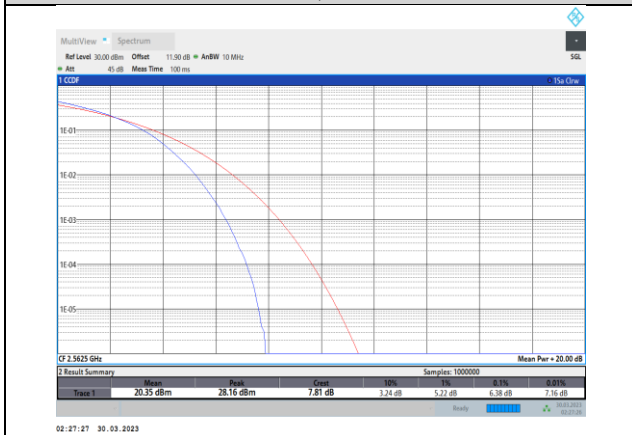

Band7-15MHz-16QAM-21100-75RB#0

Band7-15MHz-QPSK-21375-75RB#0

Band7-15MHz-16QAM-21375-75RB#0

**Band7-15MHz-64QAM-20825-75RB#0**

**Band7-20MHz-QPSK-20850-100RB#0**

**Band7-15MHz-64QAM-21100-75RB#0**

**Band7-20MHz-QPSK-21100-100RB#0**