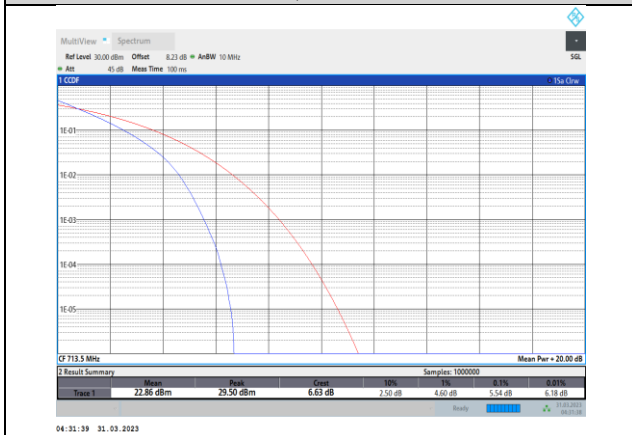

Band12-10MHz-16QAM-23130-50RB#0

Band12-10MHz-64QAM-23130-50RB#0

Band17-5MHz-QPSK-23755-25RB#0

Band17-5MHz-16QAM-23755-25RB#0

Band17-5MHz-QPSK-23790-25RB#0

Band17-5MHz-16QAM-23790-25RB#0

Band17-5MHz-QPSK-23825-25RB#0