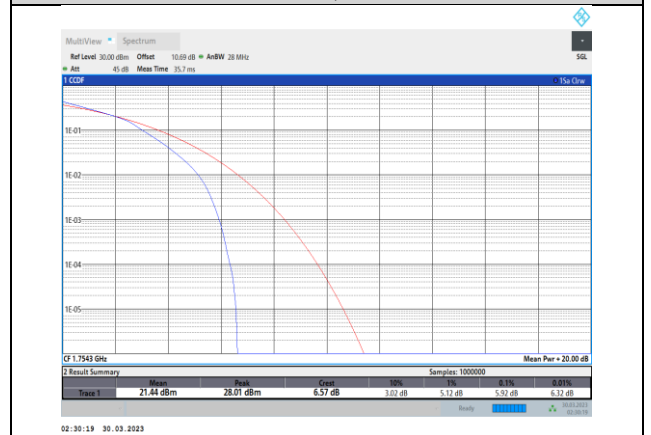

Band4-1.4MHz-16QAM-20175-6RB#0

Band4-1.4MHz-16QAM-20393-6RB#0