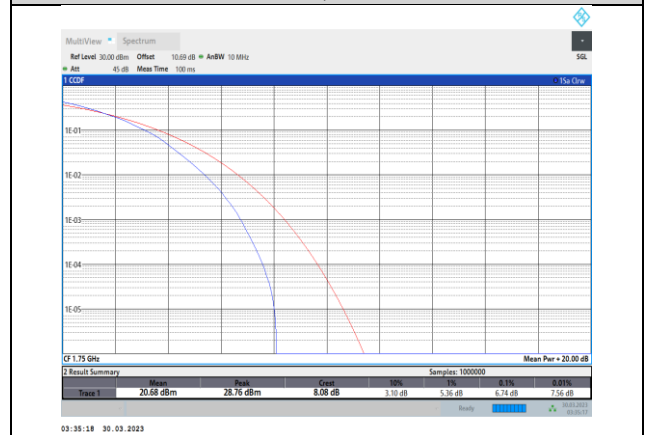

Band4-10MHz-64QAM-20000-50RB#0

Band4-10MHz-16QAM-20175-50RB#0

Band4-10MHz-64QAM-20175-50RB#0

Band4-10MHz-16QAM-20350-50RB#0

Band4-10MHz-64QAM-20350-50RB#0

Band4-15MHz-QPSK-20025-75RB#0

Band4-15MHz-16QAM-20025-75RB#0