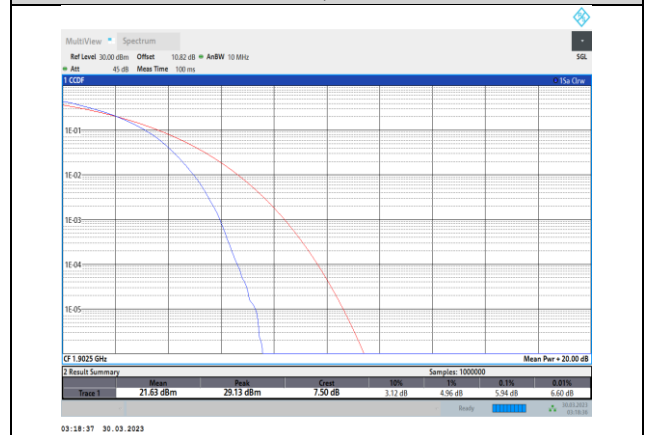

Band2-15MHz-QPSK-18675-75RB#0

Band2-15MHz-16QAM-18675-75RB#0

Band2-15MHz-QPSK-18900-75RB#0

Band2-15MHz-16QAM-18900-75RB#0

Band2-15MHz-QPSK-19125-75RB#0

Band2-15MHz-16QAM-19125-75RB#0

Band2-15MHz-64QAM-18675-75RB#0