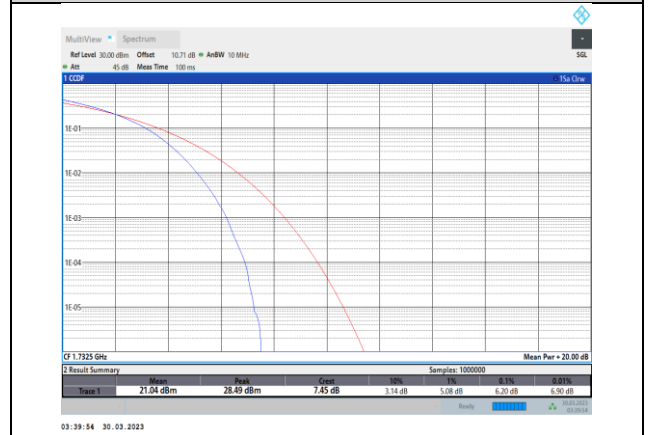

Band4-15MHz-16QAM-20025-75RB#0

Band4-15MHz-16QAM-20175-75RB#0