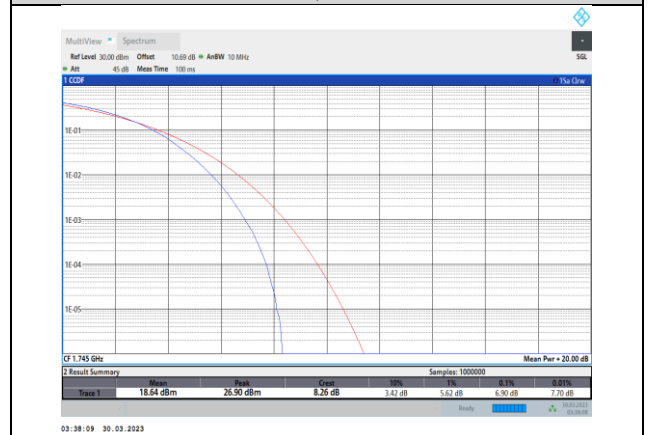

Band4-20MHz-64QAM-20175-100RB#0

Band4-20MHz-64QAM-20300-100RB#0