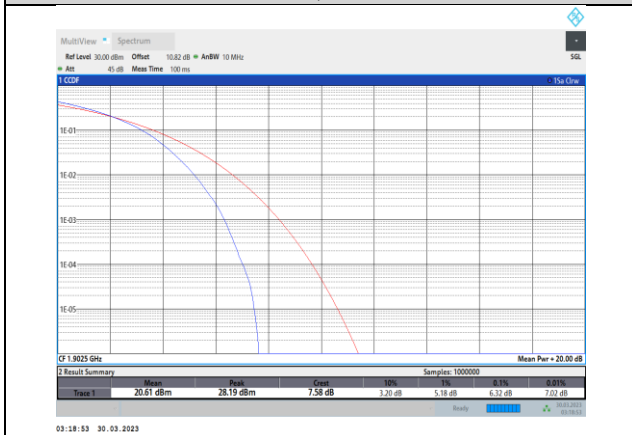

Band2-15MHz-64QAM-18900-75RB#0

Band2-15MHz-64QAM-19125-75RB#0