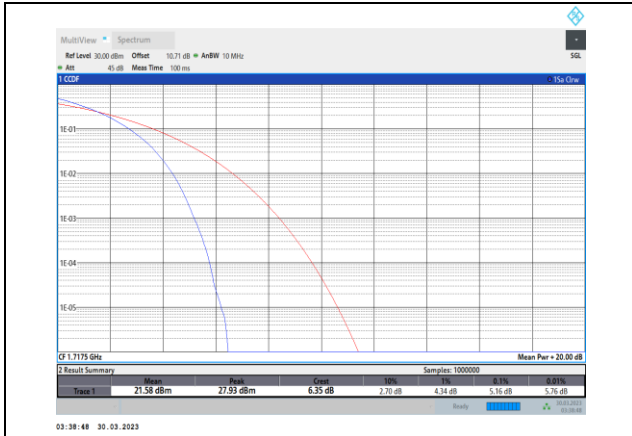

Band4-10MHz-64QAM-20000-50RB#0

Band4-10MHz-16QAM-20175-50RB#0

Band4-10MHz-64QAM-20175-50RB#0

Band4-10MHz-16QAM-20350-50RB#0

Band4-10MHz-64QAM-20350-50RB#0

Band4-15MHz-QPSK-20025-75RB#0

Band4-15MHz-16QAM-20025-75RB#0