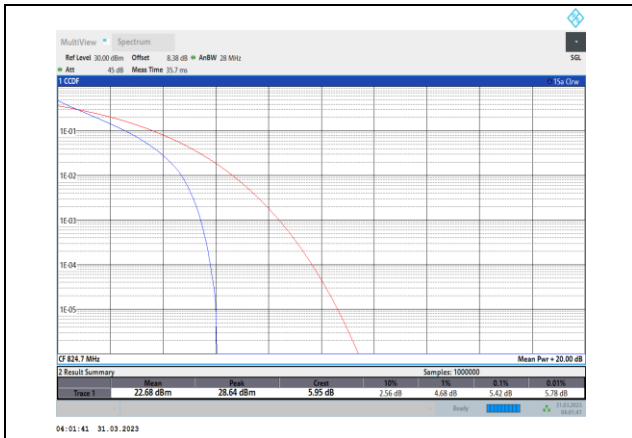

Band4-20MHz-16QAM-20300-100RB#0

Band5-1.4MHz-QPSK-20407-6RB#0