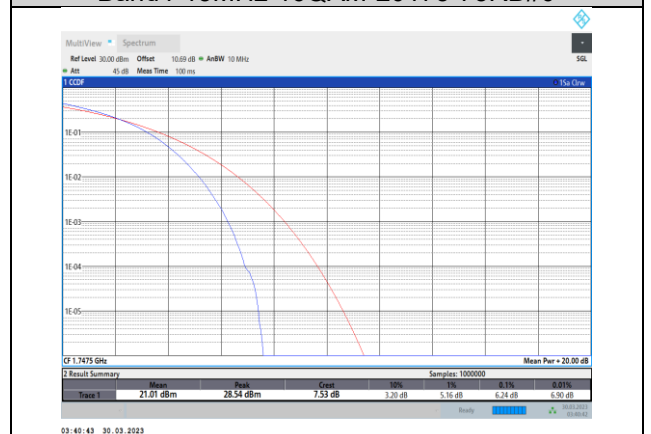

Band4-15MHz-16QAM-20175-75RB#0

Band4-15MHz-16QAM-20325-75RB#0