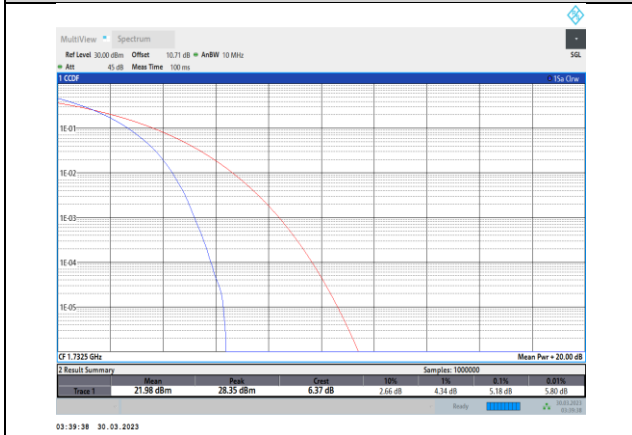

Band4-10MHz-64QAM-20000-50RB#0

Band4-10MHz-16QAM-20175-50RB#0

Band4-10MHz-64QAM-20175-50RB#0

Band4-10MHz-16QAM-20350-50RB#0

Band4-10MHz-64QAM-20350-50RB#0

Band4-15MHz-QPSK-20025-75RB#0

Band4-15MHz-16QAM-20025-75RB#0