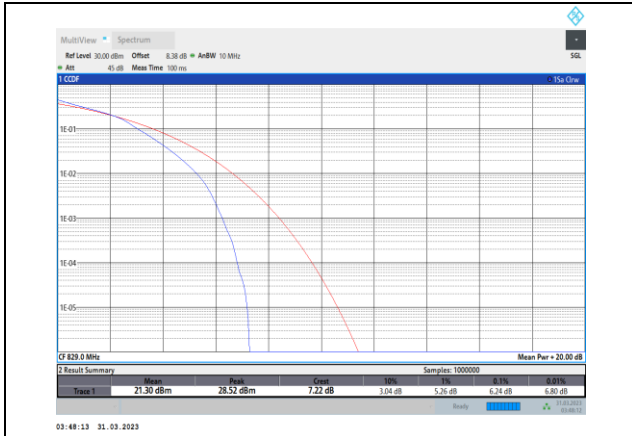

Band5-5MHz-64QAM-20625-25RB#0

Band5-10MHz-16QAM-20450-50RB#0