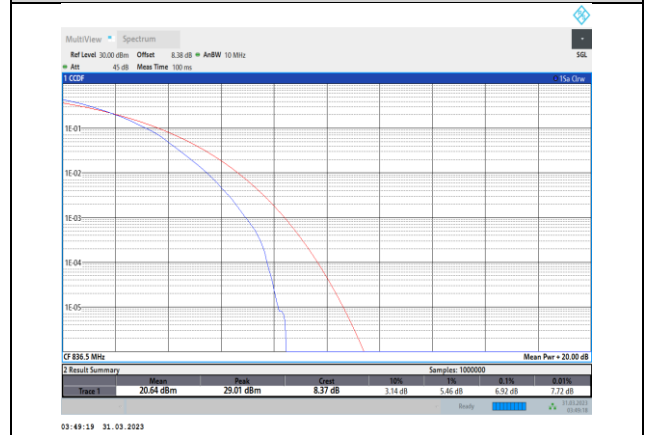

Band5-10MHz-64QAM-20525-50RB#0

Band5-10MHz-16QAM-20600-50RB#0

Band5-10MHz-64QAM-20600-50RB#0