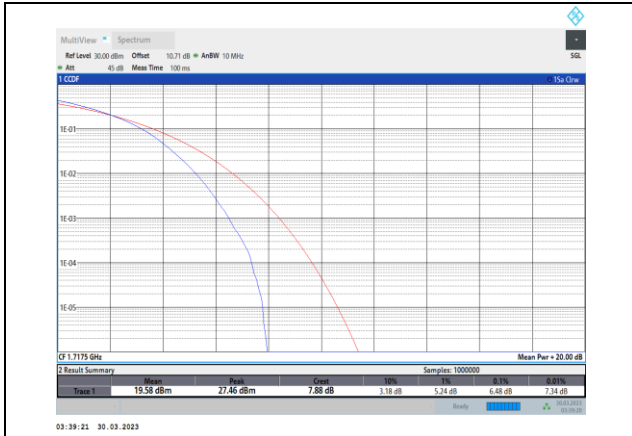

Band4-15MHz-QPSK-20175-75RB#0

Band4-15MHz-16QAM-20175-75RB#0

Band4-15MHz-QPSK-20325-75RB#0

Band4-15MHz-16QAM-20325-75RB#0

Band4-15MHz-64QAM-20025-75RB#0

Band4-20MHz-QPSK-20050-100RB#0

Band4-15MHz-64QAM-20175-75RB#0