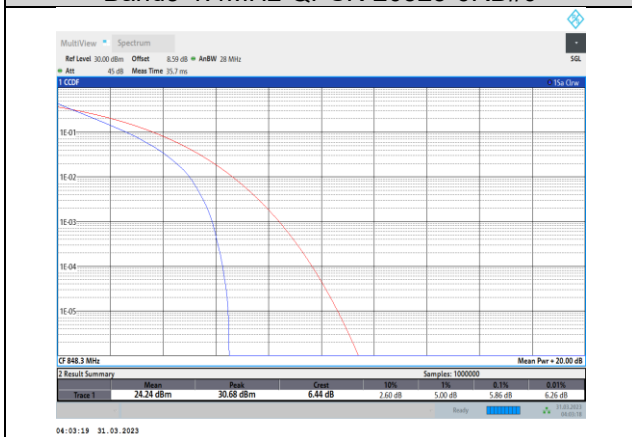

Band4-20MHz-16QAM-20300-100RB#0

Band4-20MHz-64QAM-20300-100RB#0

Band5-1.4MHz-QPSK-20407-6RB#0

Band5-1.4MHz-16QAM-20407-6RB#0

Band5-1.4MHz-QPSK-20525-6RB#0

Band5-1.4MHz-16QAM-20525-6RB#0

Band5-1.4MHz-QPSK-20643-6RB#0