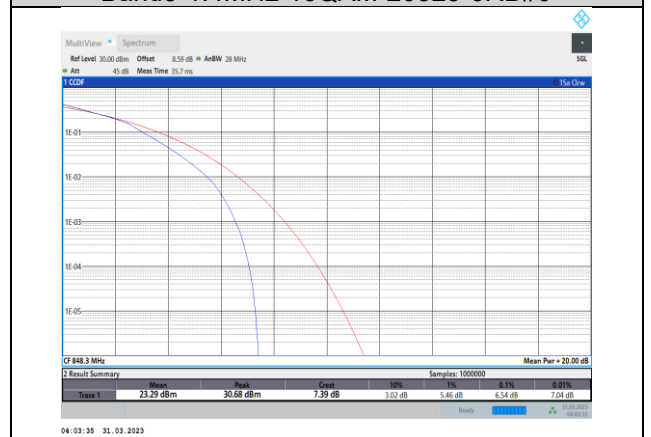

Band4-20MHz-16QAM-20300-100RB#0

Band4-20MHz-64QAM-20300-100RB#0

Band5-1.4MHz-QPSK-20407-6RB#0

Band5-1.4MHz-16QAM-20407-6RB#0

Band5-1.4MHz-QPSK-20525-6RB#0

Band5-1.4MHz-16QAM-20525-6RB#0

Band5-1.4MHz-QPSK-20643-6RB#0