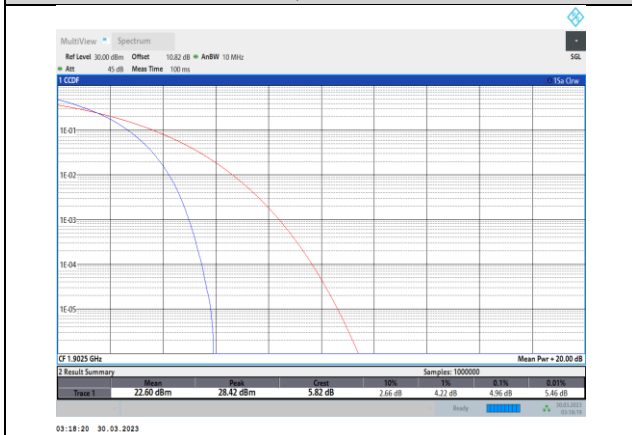

Band2-15MHz-QPSK-18675-75RB#0

Band2-15MHz-16QAM-18675-75RB#0

Band2-15MHz-QPSK-18900-75RB#0

Band2-15MHz-16QAM-18900-75RB#0

Band2-15MHz-QPSK-19125-75RB#0

Band2-15MHz-16QAM-19125-75RB#0

Band2-15MHz-64QAM-18675-75RB#0