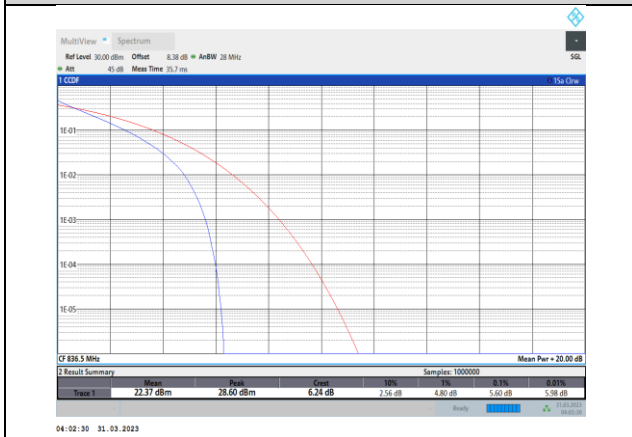

Band4-20MHz-16QAM-20300-100RB#0

Band4-20MHz-64QAM-20300-100RB#0

Band5-1.4MHz-QPSK-20407-6RB#0

Band5-1.4MHz-16QAM-20407-6RB#0

Band5-1.4MHz-QPSK-20525-6RB#0

Band5-1.4MHz-16QAM-20525-6RB#0

Band5-1.4MHz-QPSK-20643-6RB#0