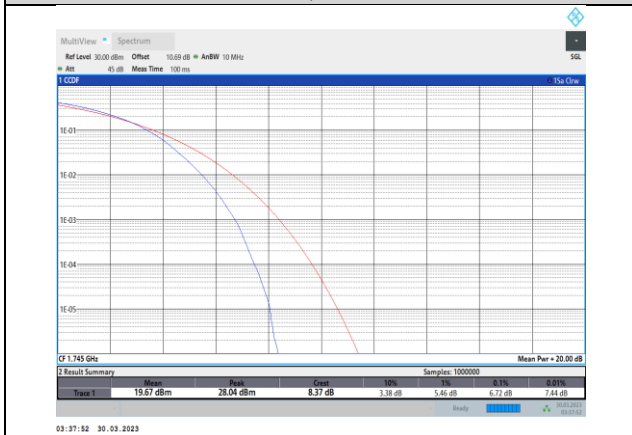

Band4-20MHz-QPSK-20175-100RB#0

Band4-15MHz-64QAM-20325-75RB#0

Band4-20MHz-QPSK-20300-100RB#0

Band4-20MHz-16QAM-20050-100RB#0

Band4-20MHz-64QAM-20050-100RB#0

Band4-20MHz-16QAM-20175-100RB#0

Band4-20MHz-64QAM-20175-100RB#0