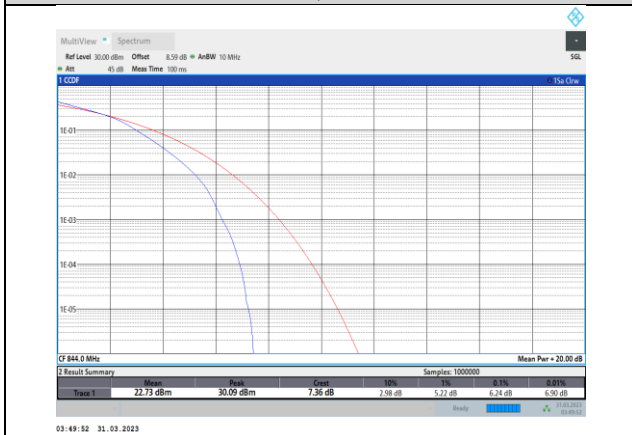

Band5-10MHz-16QAM-20525-50RB#0

Band5-10MHz-16QAM-20600-50RB#0