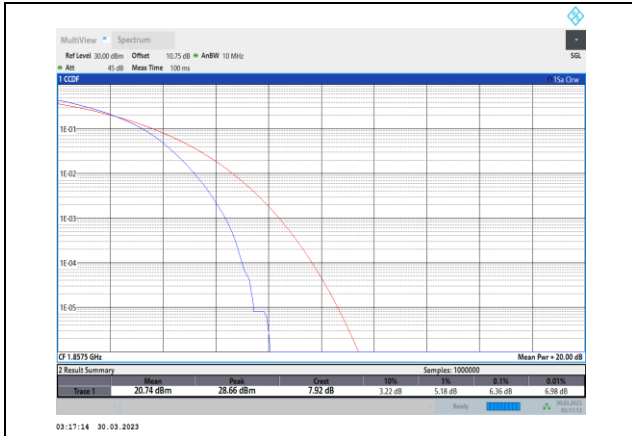

Band2-15MHz-QPSK-18675-75RB#0

Band2-15MHz-16QAM-18675-75RB#0

Band2-15MHz-QPSK-18900-75RB#0

Band2-15MHz-16QAM-18900-75RB#0

Band2-15MHz-QPSK-19125-75RB#0

Band2-15MHz-16QAM-19125-75RB#0

Band2-15MHz-64QAM-18675-75RB#0