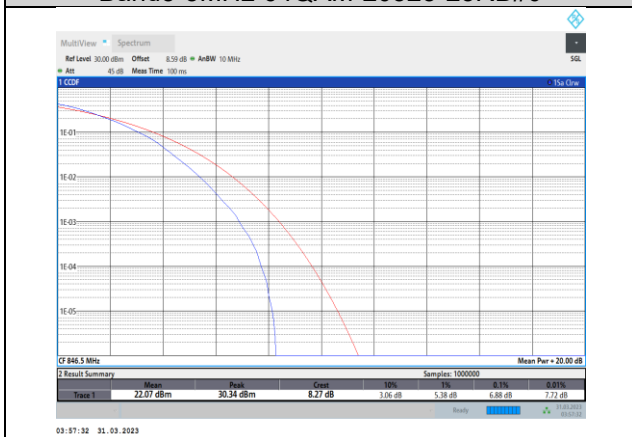

Band5-5MHz-64QAM-20525-25RB#0

Band5-5MHz-64QAM-20625-25RB#0