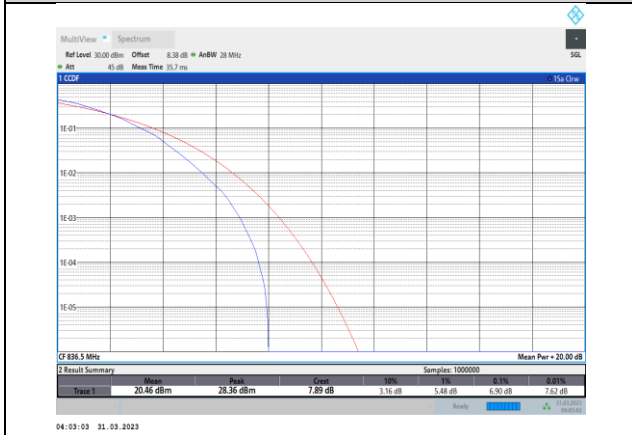

Band5-1.4MHz-64QAM-20407-6RB#0

Band5-1.4MHz-64QAM-20525-6RB#0