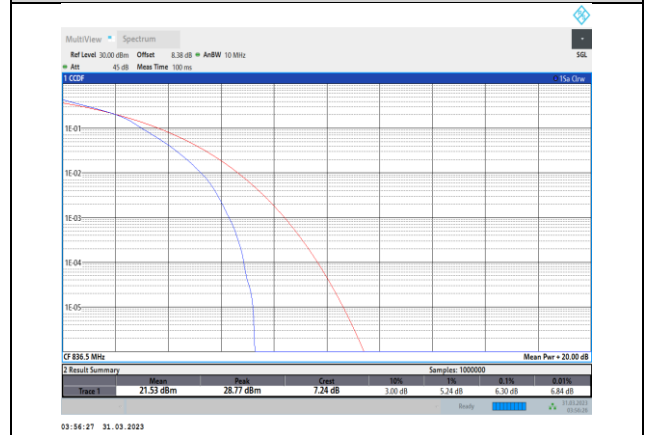

Band5-5MHz-16QAM-20425-25RB#0

Band5-5MHz-16QAM-20525-25RB#0