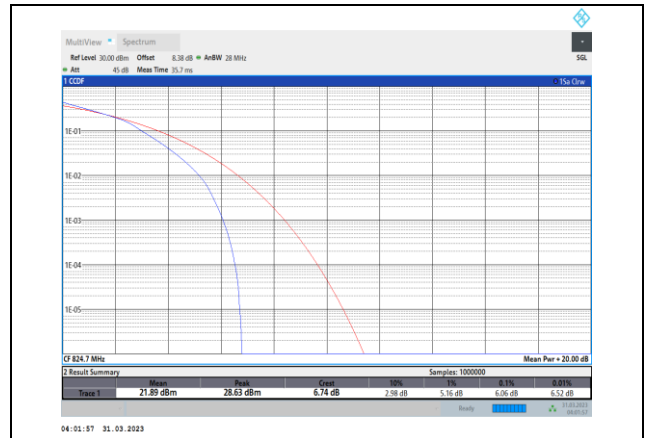

Band4-20MHz-64QAM-20300-100RB#0

Band5-1.4MHz-16QAM-20407-6RB#0