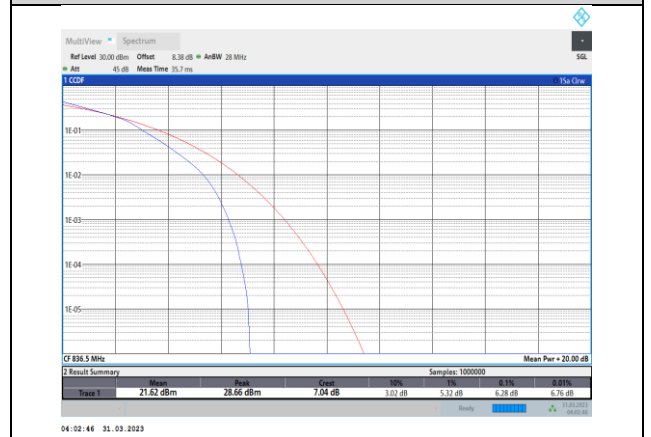

Band4-20MHz-16QAM-20300-100RB#0

Band4-20MHz-64QAM-20300-100RB#0

Band5-1.4MHz-QPSK-20407-6RB#0

Band5-1.4MHz-16QAM-20407-6RB#0

Band5-1.4MHz-QPSK-20525-6RB#0

Band5-1.4MHz-16QAM-20525-6RB#0

Band5-1.4MHz-QPSK-20643-6RB#0