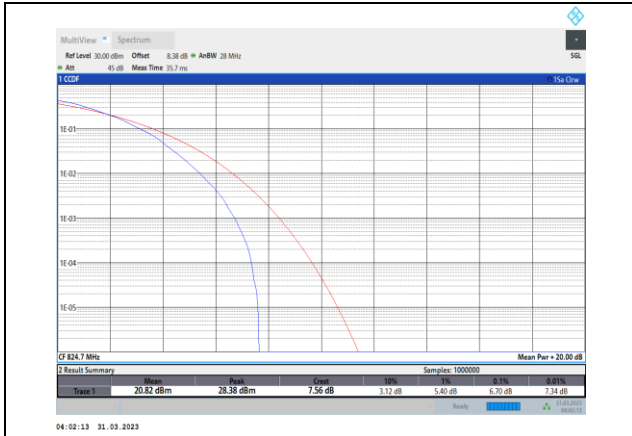

Band5-1.4MHz-QPSK-20643-6RB#0

Band5-1.4MHz-64QAM-20407-6RB#0