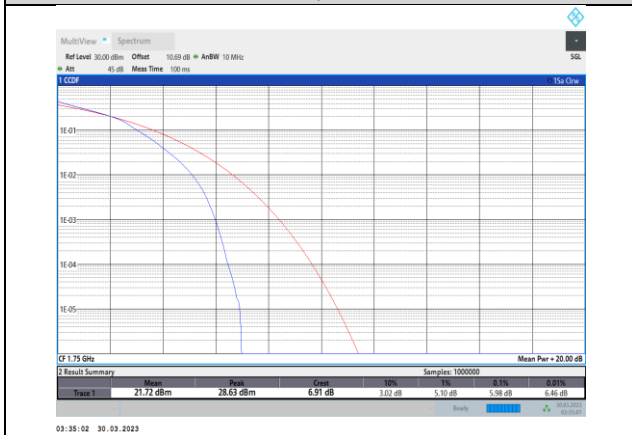

Band4-10MHz-16QAM-20175-50RB#0

Band4-10MHz-16QAM-20350-50RB#0