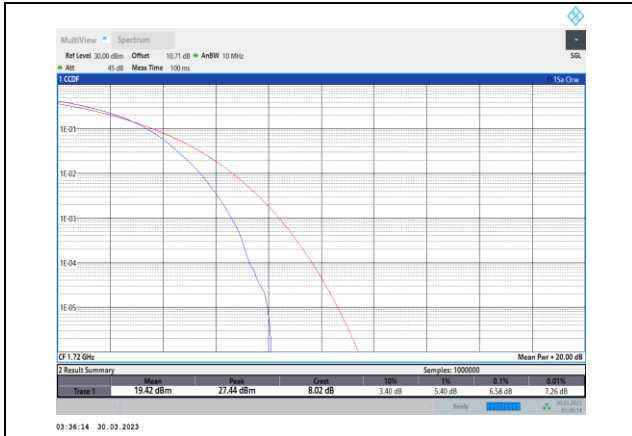

Band4-15MHz-64QAM-20325-75RB#0

Band4-20MHz-16QAM-20050-100RB#0