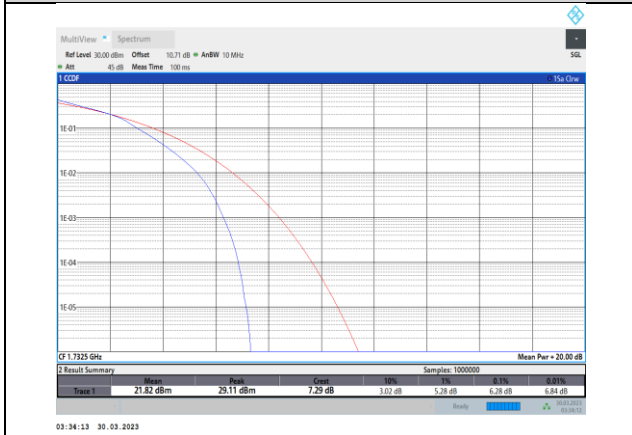

Band4-10MHz-16QAM-20000-50RB#0

Band4-10MHz-16QAM-20175-50RB#0