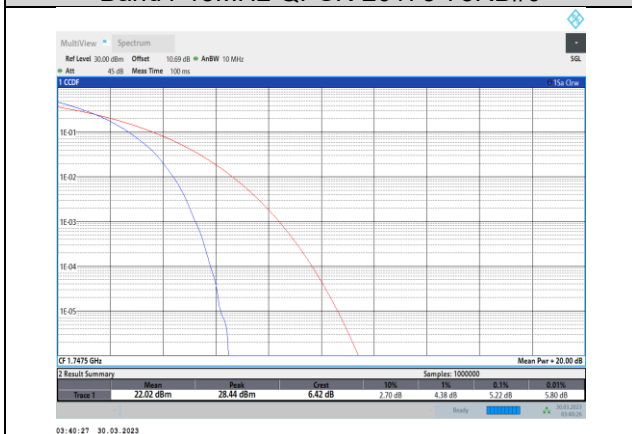

Band4-15MHz-QPSK-20175-75RB#0

Band4-15MHz-QPSK-20325-75RB#0