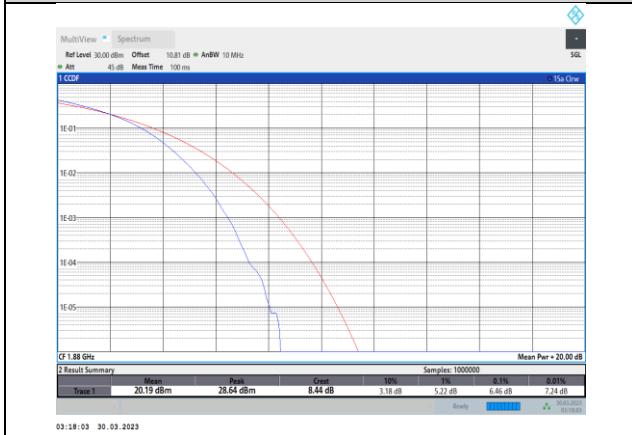

Band2-15MHz-64QAM-18675-75RB#0

Band2-15MHz-64QAM-18900-75RB#0