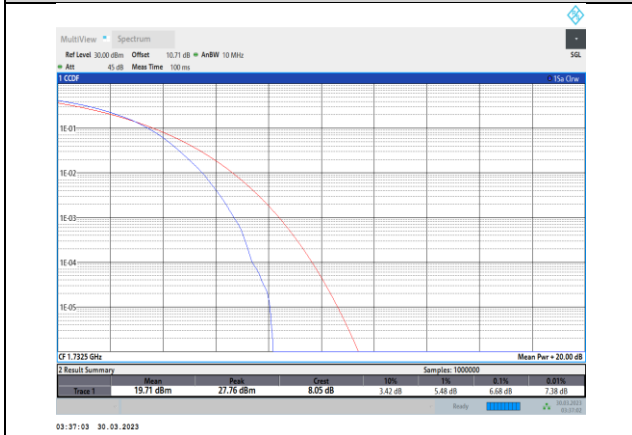

Band4-20MHz-QPSK-20175-100RB#0

Band4-15MHz-64QAM-20325-75RB#0

Band4-20MHz-QPSK-20300-100RB#0

Band4-20MHz-16QAM-20050-100RB#0

Band4-20MHz-64QAM-20050-100RB#0

Band4-20MHz-16QAM-20175-100RB#0

Band4-20MHz-64QAM-20175-100RB#0