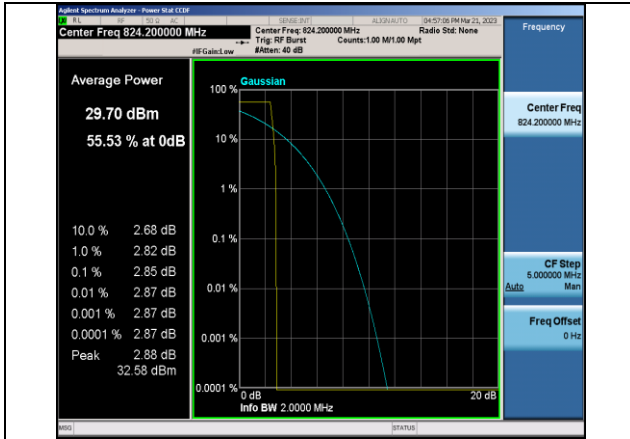

**Test Graphs:
GSM:**

GSM850-128-3