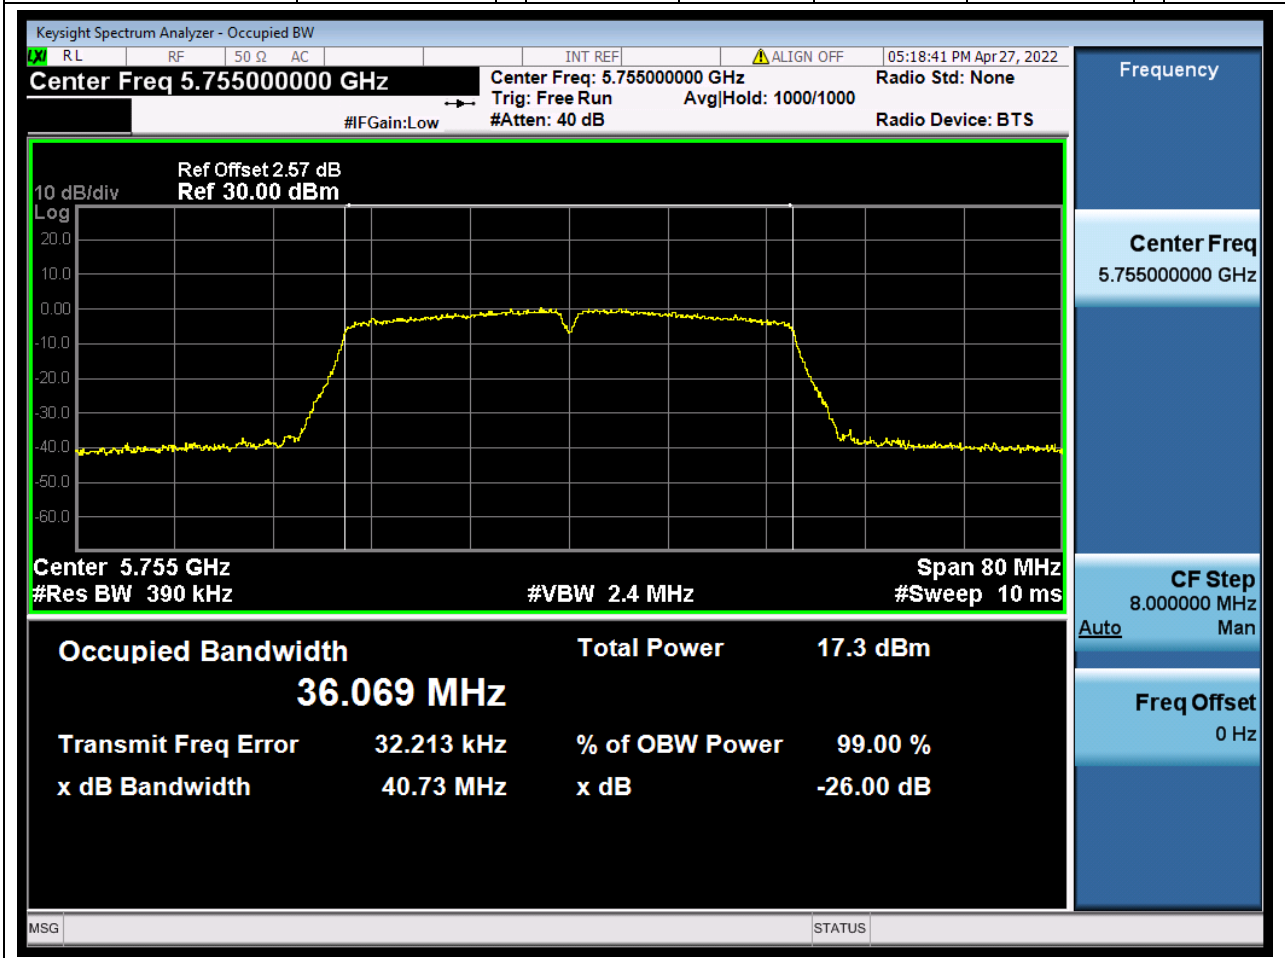

57. 802.11ac_40M_U-NII-3_L

57.1. A.2.2-99% Bandwidth(NTNV)

Center Frequency (MHz)	OBW Power (%)	RBW (MHz)	Detector	Limit (MHz)	OBW (MHz)	Verdict
5755	99	0.39	Peak	0	36.069358	Unknown