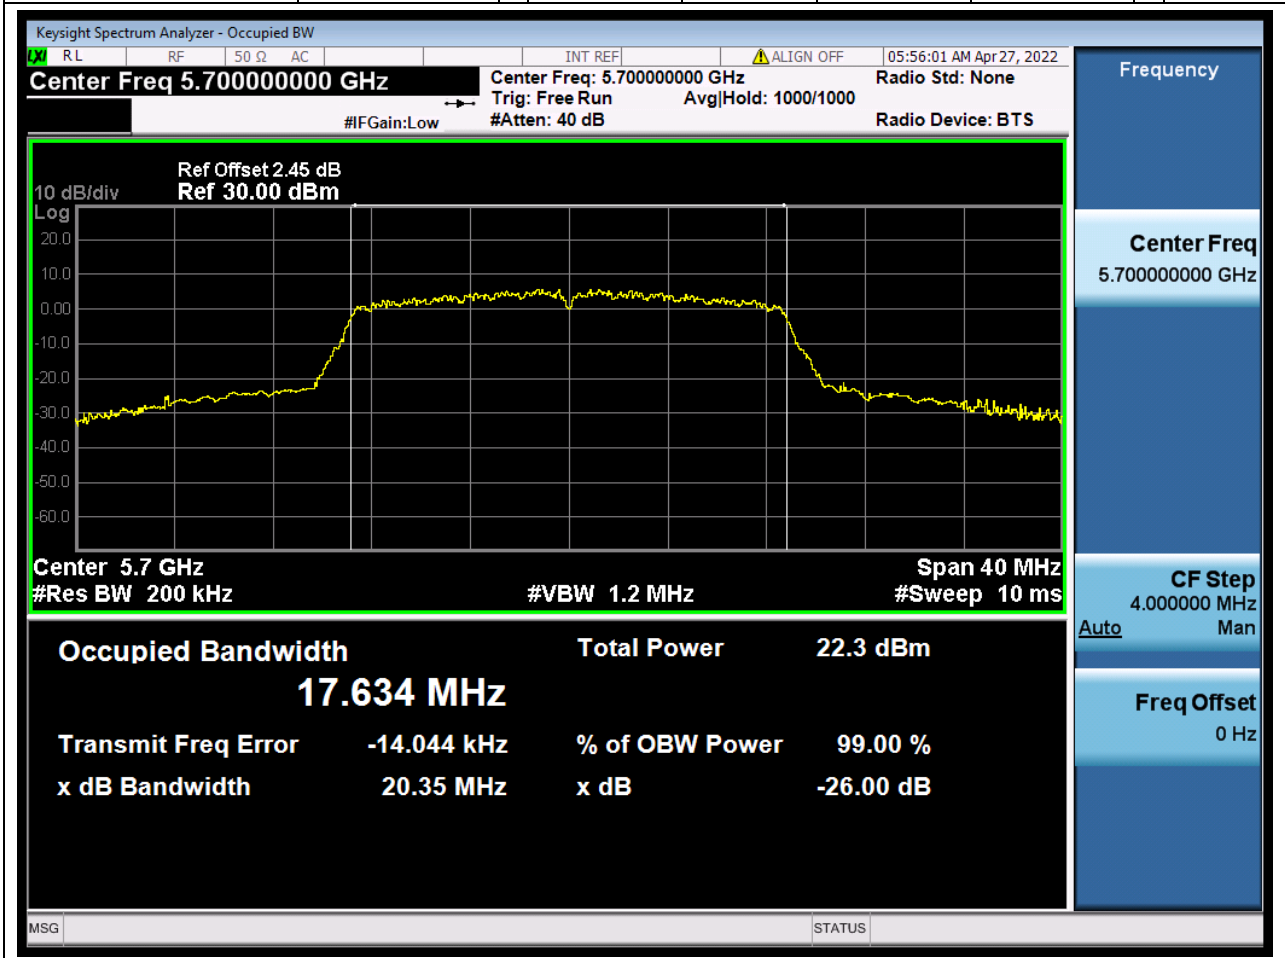

34. 802.11n_20M_U-NII-2C_H

34.1. A.2.2-99% Bandwidth(NTNV)

Center Frequency (MHz)	OBW Power (%)	RBW (MHz)	Detector	Limit (MHz)	OBW (MHz)	Verdict
5700	99	0.2	Peak	0	17.63427	Unknown