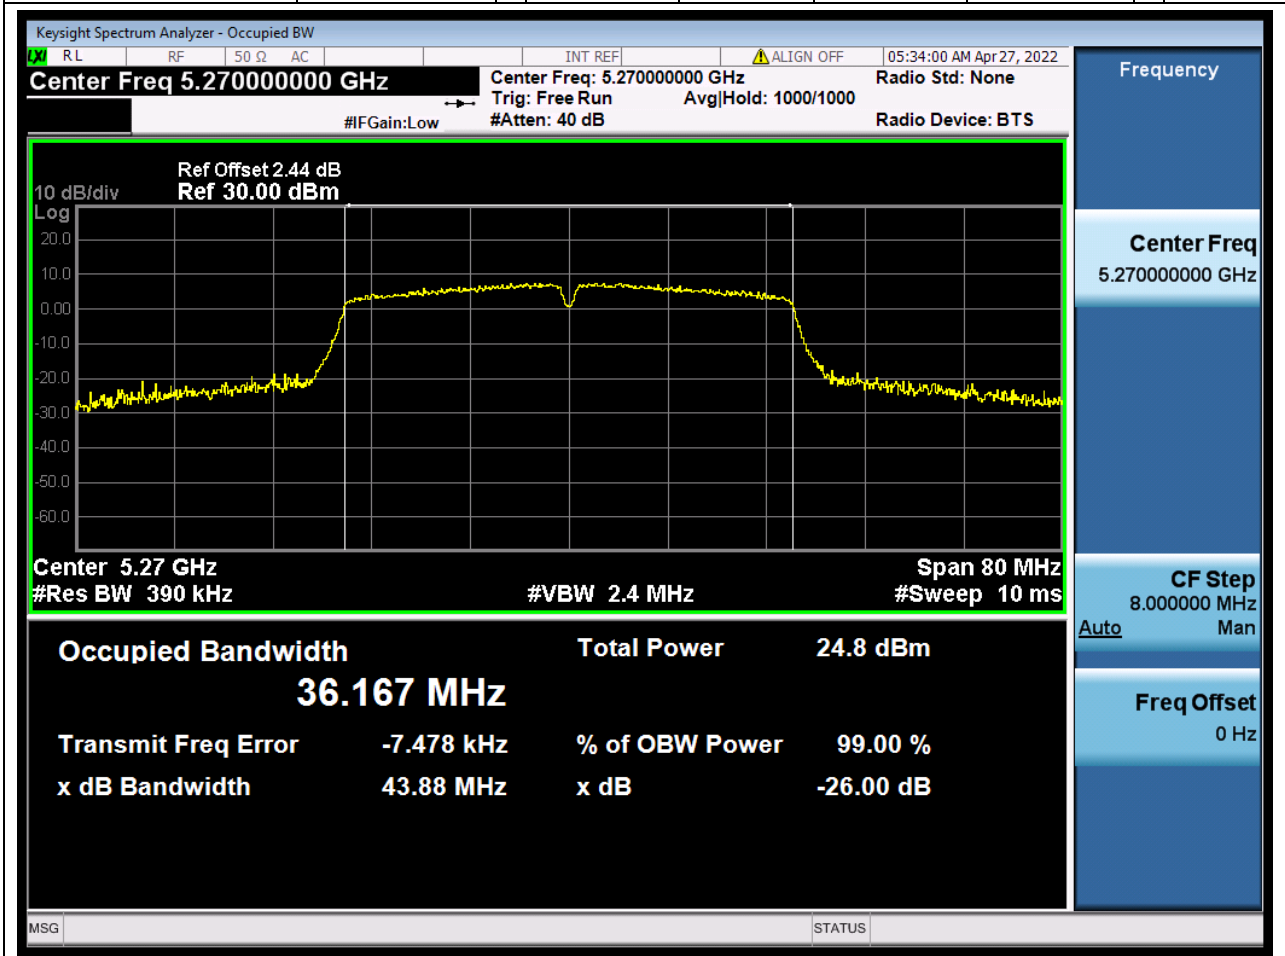

26. 802.11ac_40M_U-NII-2A_L

26.1. A.2.2-99% Bandwidth(NTNV)

Center Frequency (MHz)	OBW Power (%)	RBW (MHz)	Detector	Limit (MHz)	OBW (MHz)	Verdict
5270	99	0.39	Peak	0	36.167017	Unknown