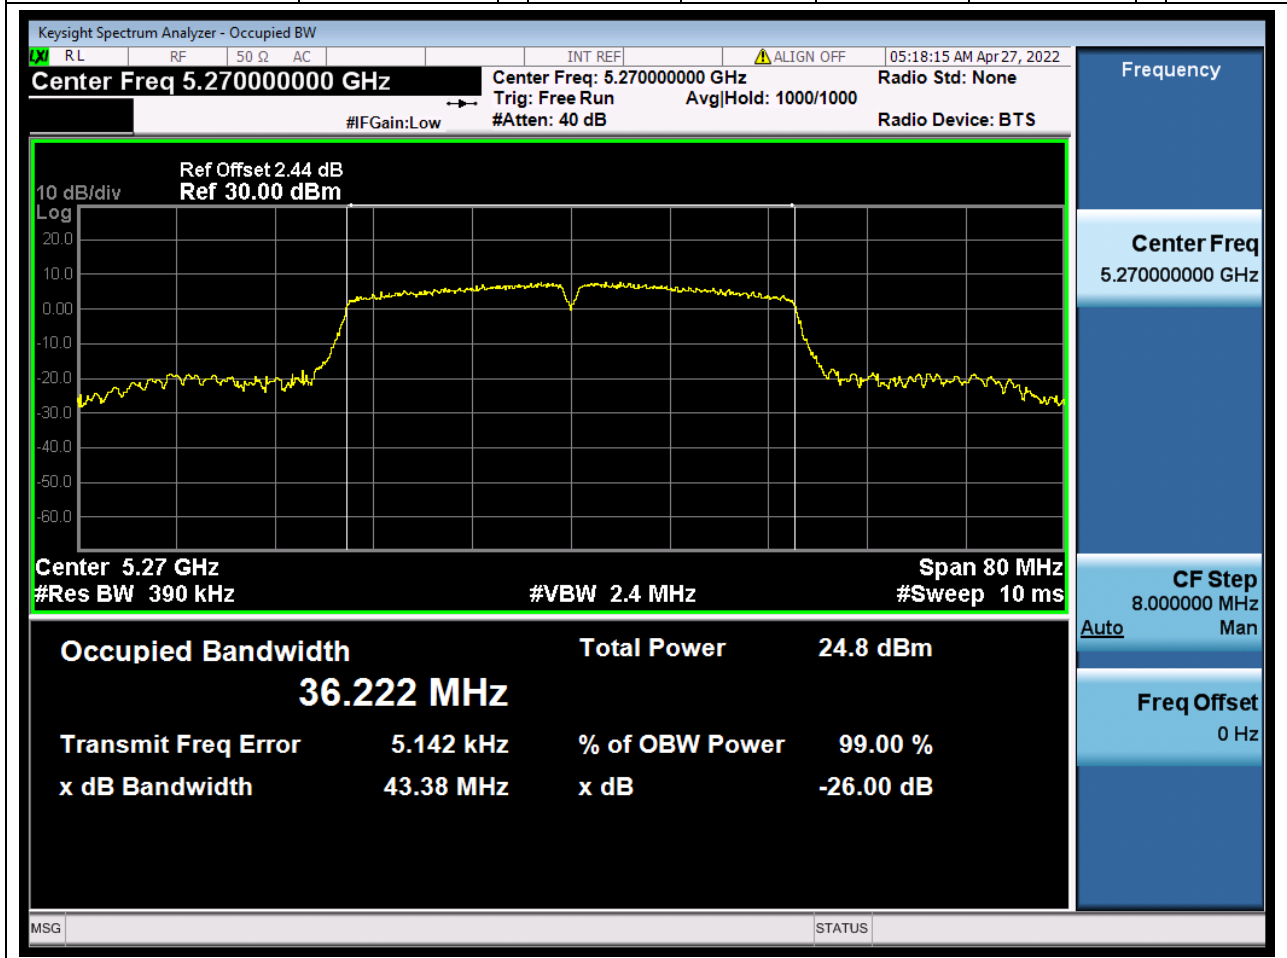

21. 802.11n_40M_U-NII-2A_L

21.1. A.2.2-99% Bandwidth(NTNV)

Center Frequency (MHz)	OBW Power (%)	RBW (MHz)	Detector	Limit (MHz)	OBW (MHz)	Verdict
5270	99	0.39	Peak	0	36.222179	Unknown