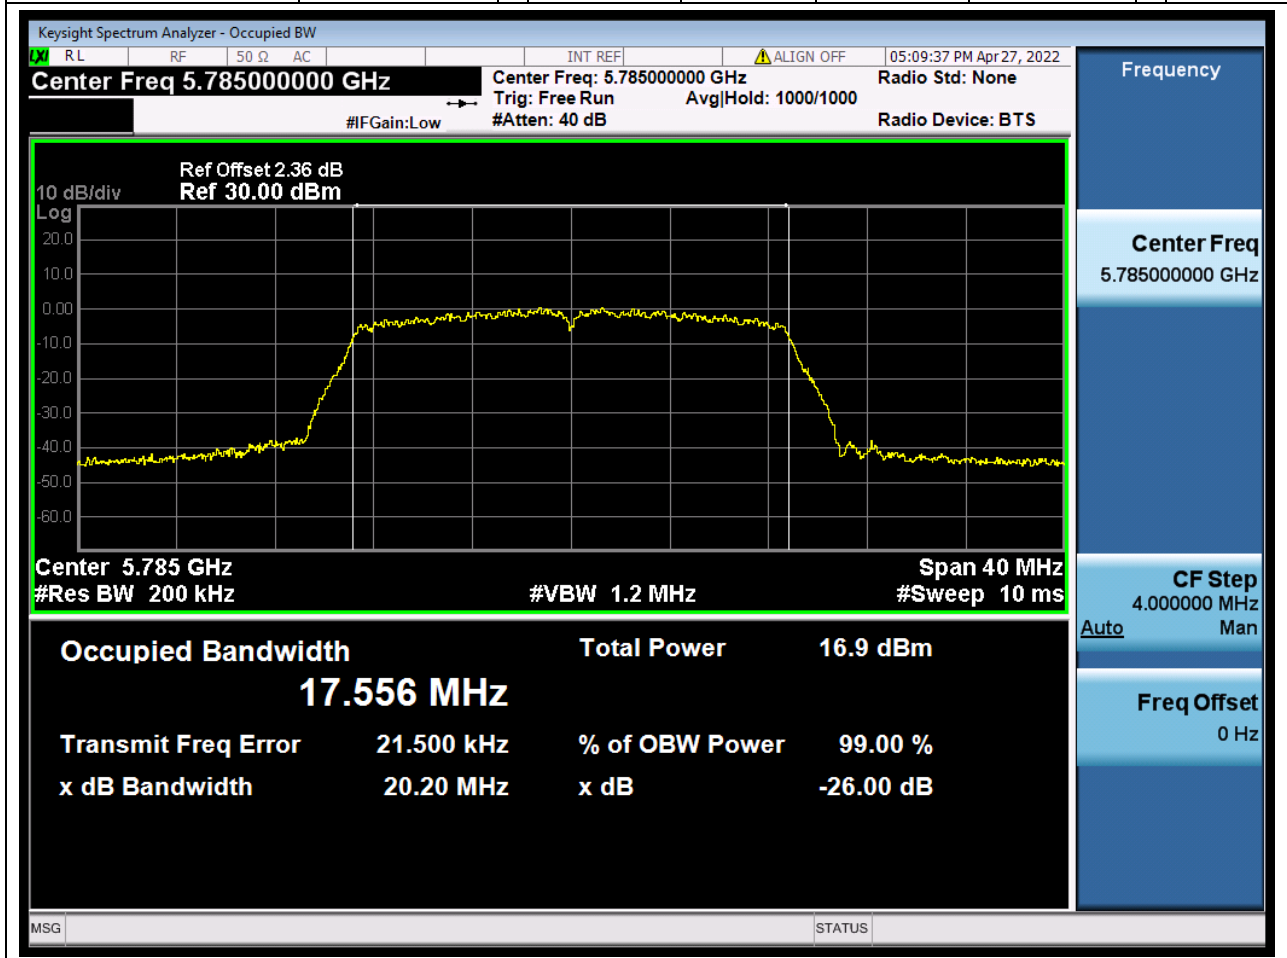

50. 802.11n_20M_U-NII-3_M

50.1. A.2.2-99% Bandwidth(NTNV)

Center Frequency (MHz)	OBW Power (%)	RBW (MHz)	Detector	Limit (MHz)	OBW (MHz)	Verdict
5785	99	0.2	Peak	0	17.555959	Unknown