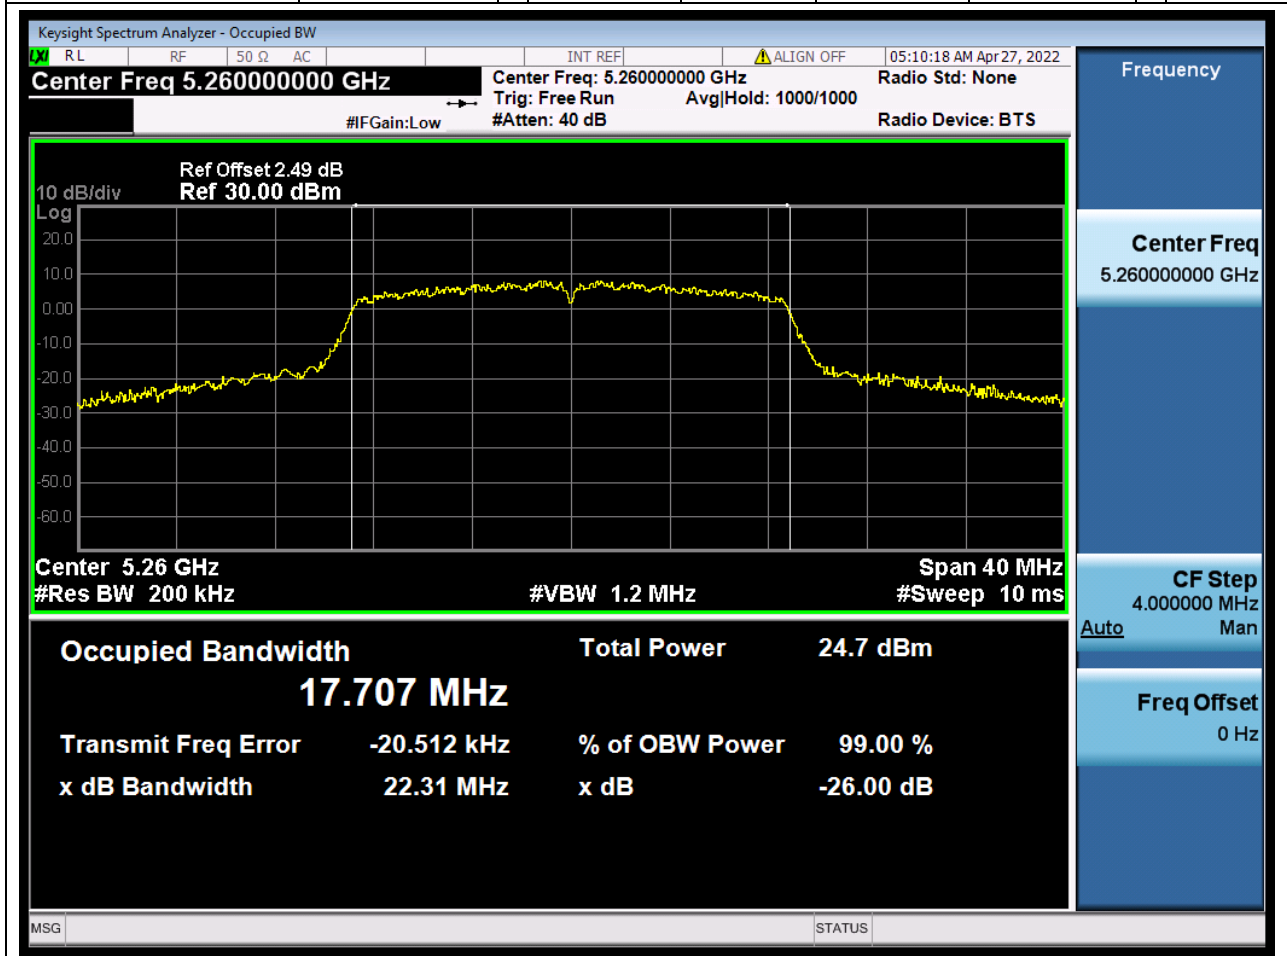

18. 802.11n_20M_U-NII-2A_L

18.1. A.2.2-99% Bandwidth(NTNV)

Center Frequency (MHz)	OBW Power (%)	RBW (MHz)	Detector	Limit (MHz)	OBW (MHz)	Verdict
5260	99	0.2	Peak	0	17.706881	Unknown