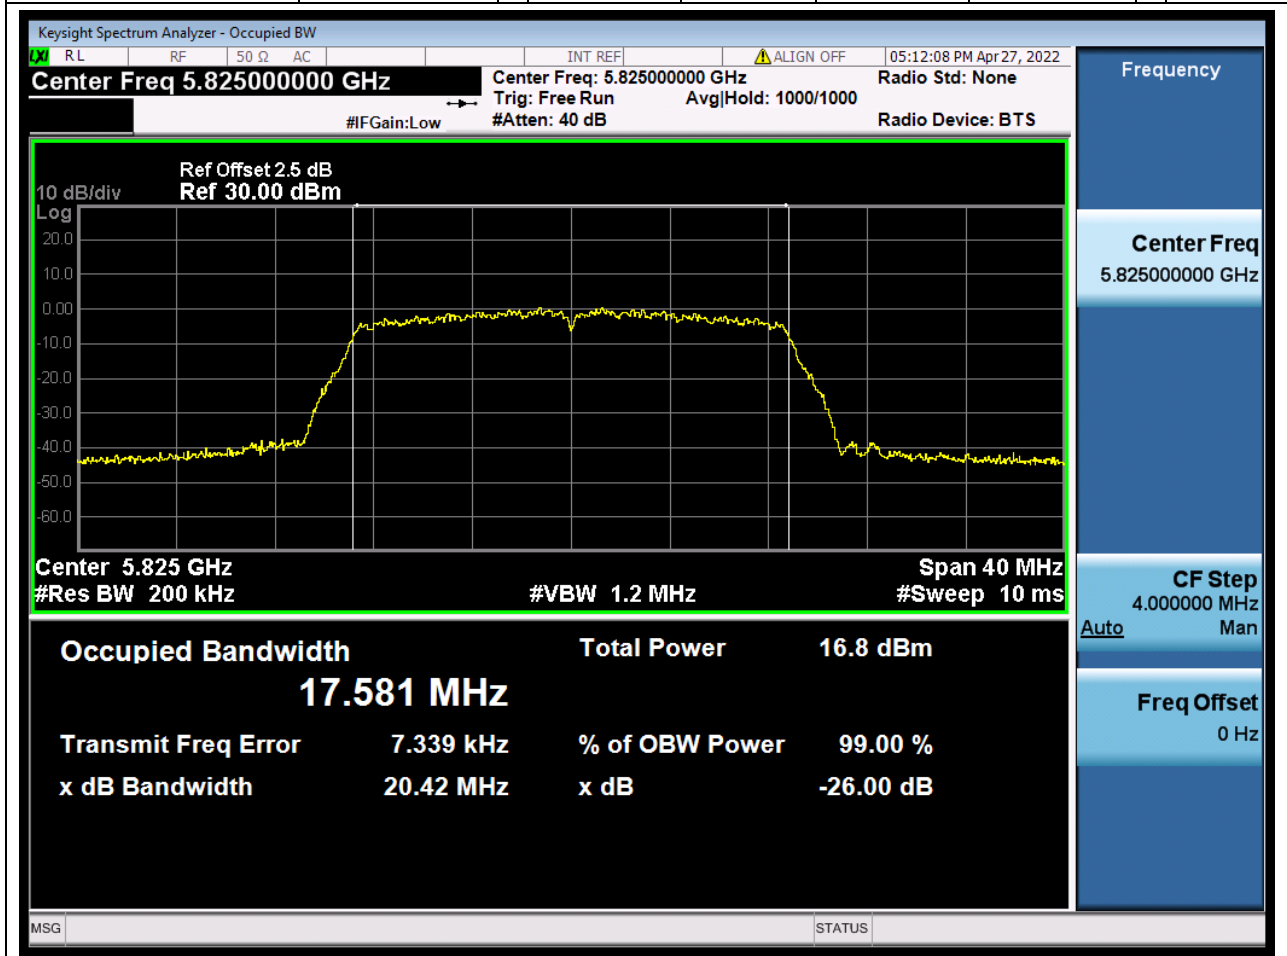

51. 802.11n_20M_U-NII-3_H

51.1. A.2.2-99% Bandwidth(NTNV)

Center Frequency (MHz)	OBW Power (%)	RBW (MHz)	Detector	Limit (MHz)	OBW (MHz)	Verdict
5825	99	0.2	Peak	0	17.581356	Unknown