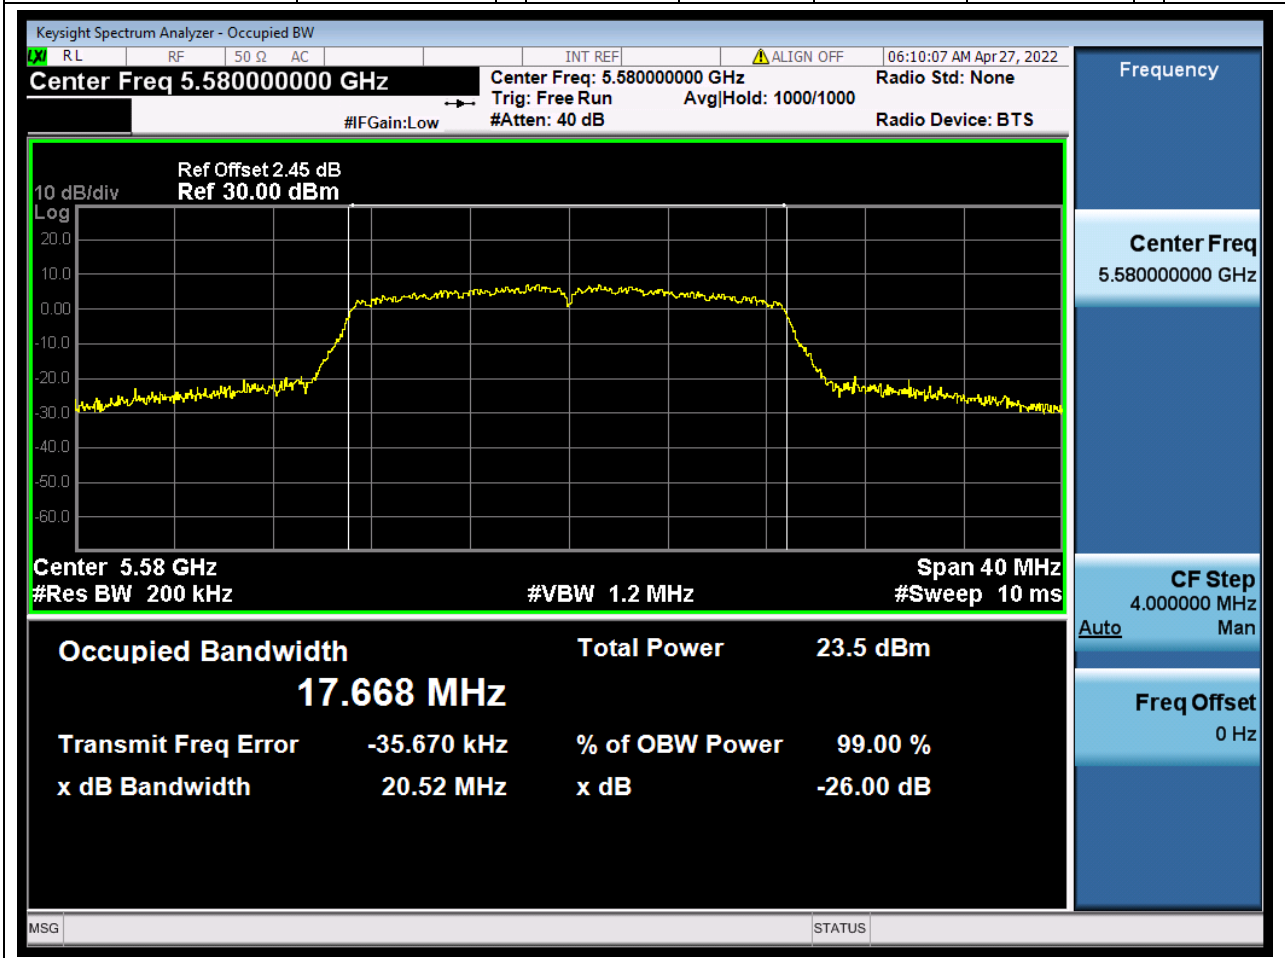

39. 802.11ac_20M_U-NII-2C_M

39.1. A.2.2-99% Bandwidth(NTNV)

Center Frequency (MHz)	OBW Power (%)	RBW (MHz)	Detector	Limit (MHz)	OBW (MHz)	Verdict
5580	99	0.2	Peak	0	17.667669	Unknown