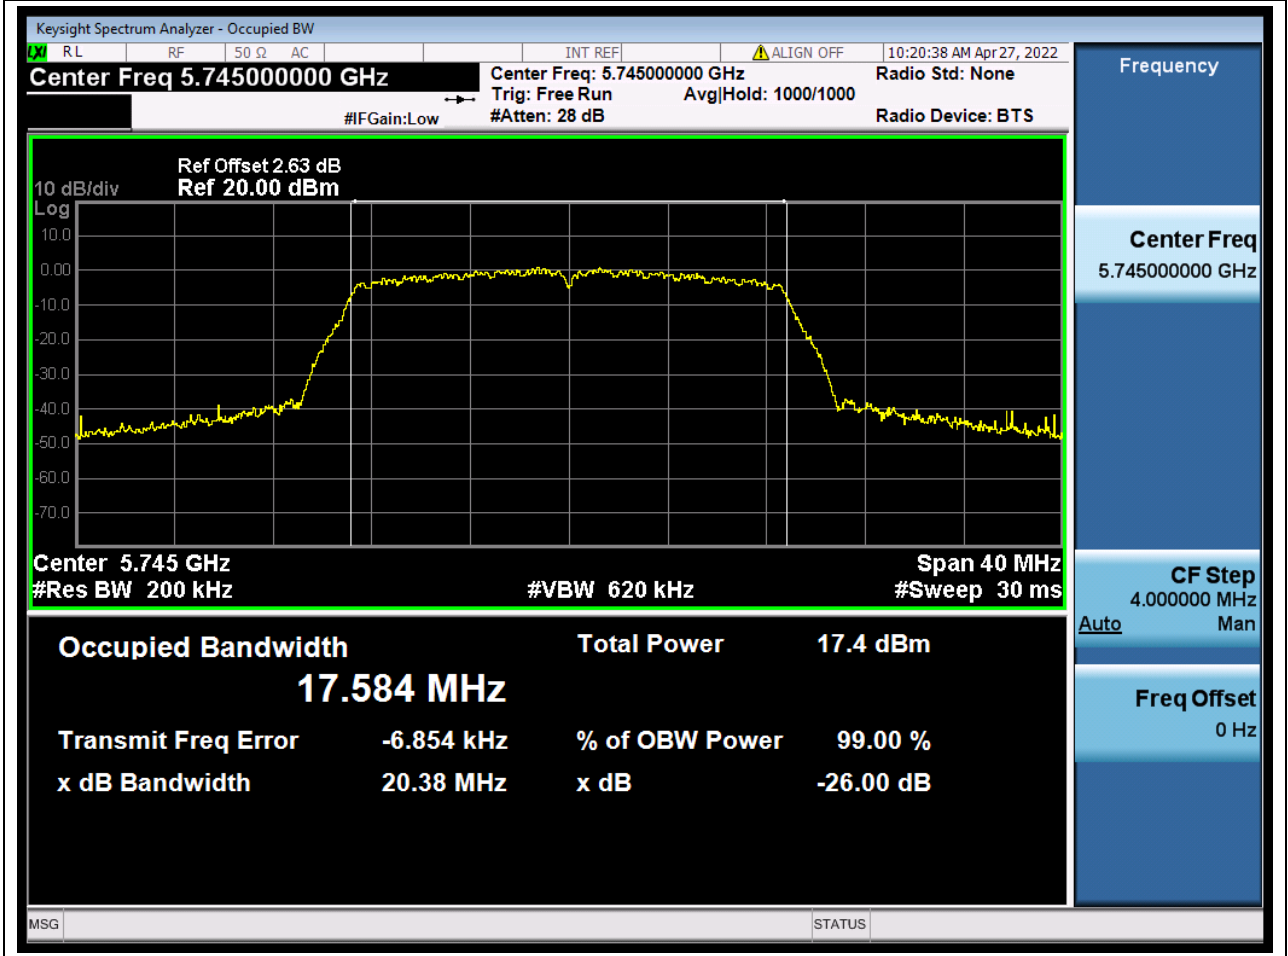

54. 802.11ac_20M_U-NII-3_L

54.1. A.2-26dB Bandwidth(NTNV)

Center Frequency (MHz)	XdB Down	RBW (MHz)	Detector	Limit (MHz)	XdB BandWidth (MHz)	Verdict
5745	26	0.2	Peak	0	20.377907	Unknow