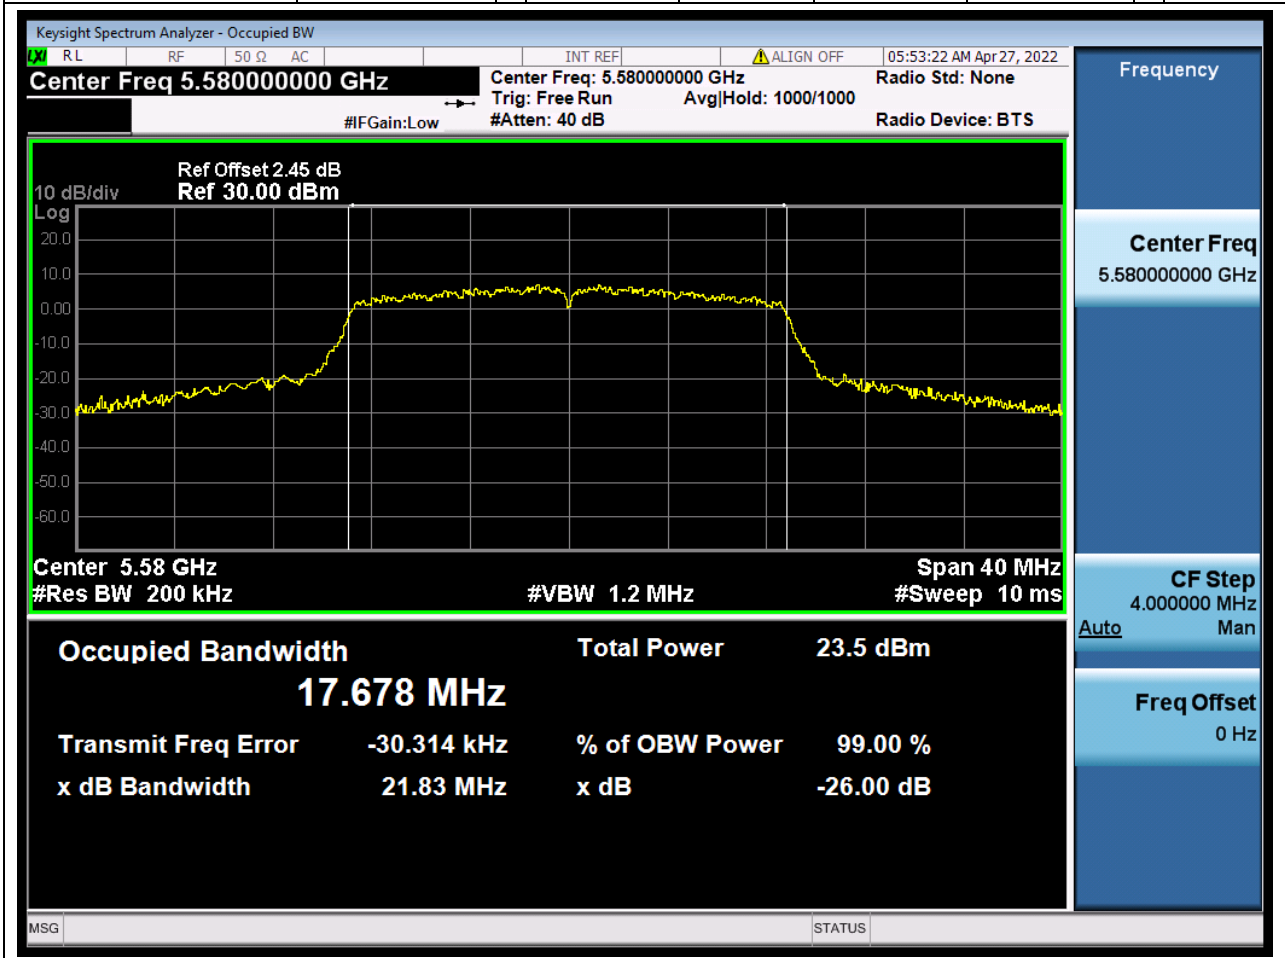

33. 802.11n_20M_U-NII-2C_M

33.1. A.2.2-99% Bandwidth(NTNV)

Center Frequency (MHz)	OBW Power (%)	RBW (MHz)	Detector	Limit (MHz)	OBW (MHz)	Verdict
5580	99	0.2	Peak	0	17.678168	Unknown