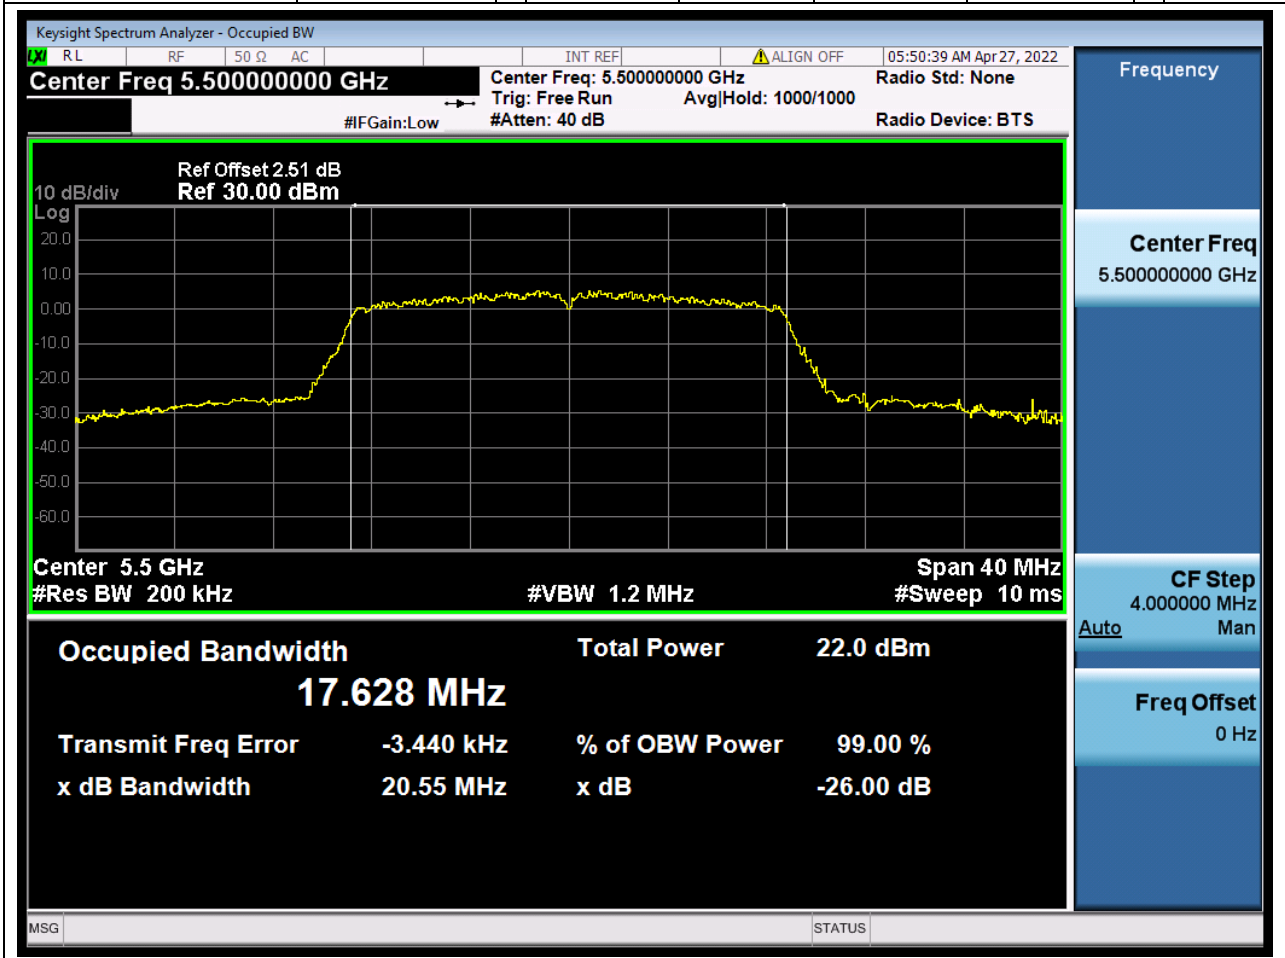

32. 802.11n_20M_U-NII-2C_L

32.1. A.2.2-99% Bandwidth(NTNV)

Center Frequency (MHz)	OBW Power (%)	RBW (MHz)	Detector	Limit (MHz)	OBW (MHz)	Verdict
5500	99	0.2	Peak	0	17.628324	Unknown