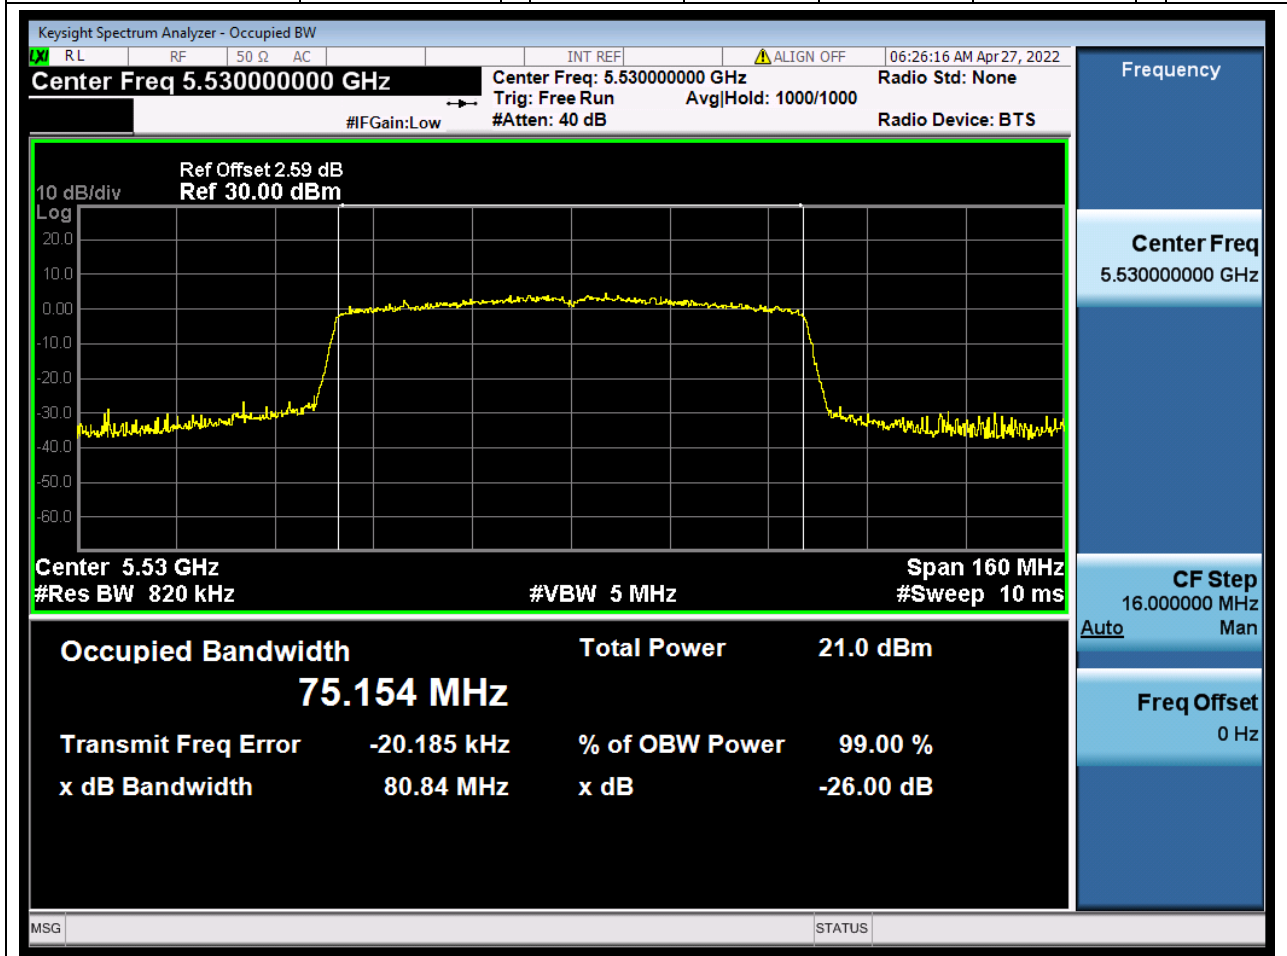

44. 802.11ac_80M_U-NII-2C_L

44.1. A.2.2-99% Bandwidth(NTNV)

Center Frequency (MHz)	OBW Power (%)	RBW (MHz)	Detector	Limit (MHz)	OBW (MHz)	Verdict
5530	99	0.82	Peak	0	75.15361	Unknown