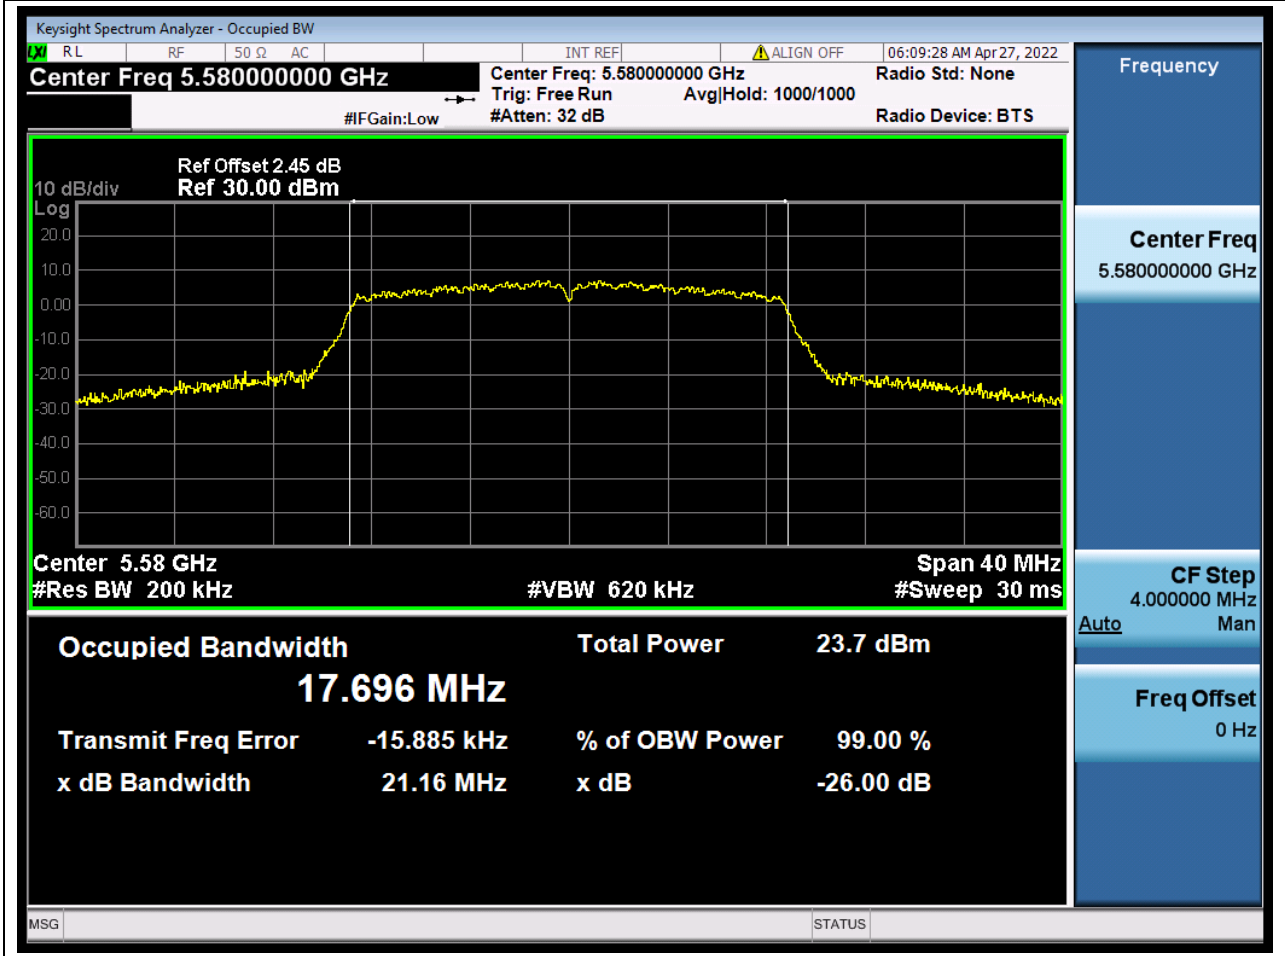

39. 802.11ac_20M_U-NII-2C_M

39.1. A.2-26dB Bandwidth(NTNV)

Center Frequency (MHz)	XdB Down	RBW (MHz)	Detector	Limit (MHz)	XdB BandWidth (MHz)	Verdict
5580	26	0.2	Peak	0	21.162134	Unknow