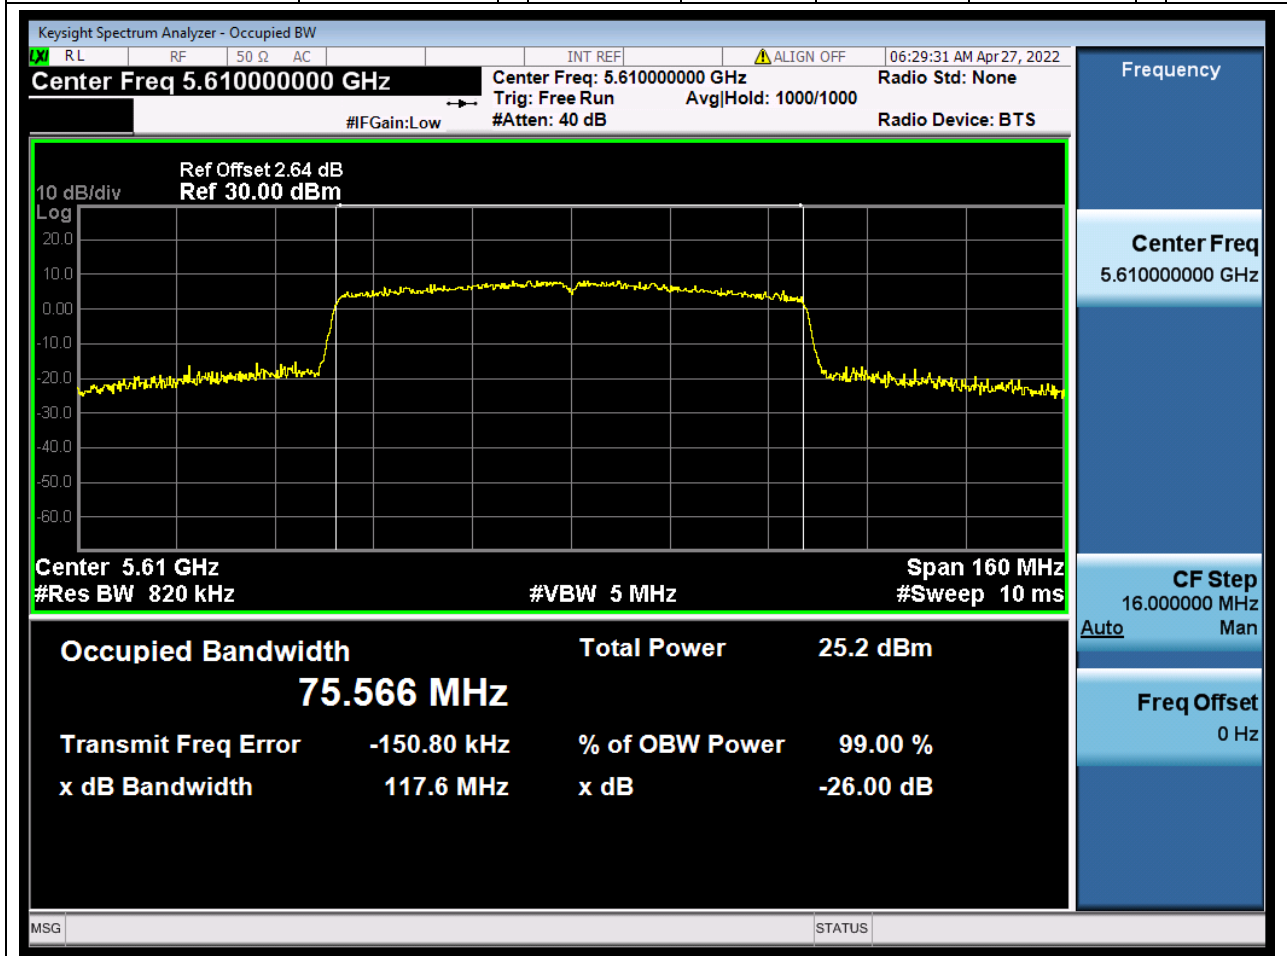

45. 802.11ac_80M_U-NII-2C_M

45.1. A.2.2-99% Bandwidth(NTNV)

Center Frequency (MHz)	OBW Power (%)	RBW (MHz)	Detector	Limit (MHz)	OBW (MHz)	Verdict
5610	99	0.82	Peak	0	75.565542	Unknown