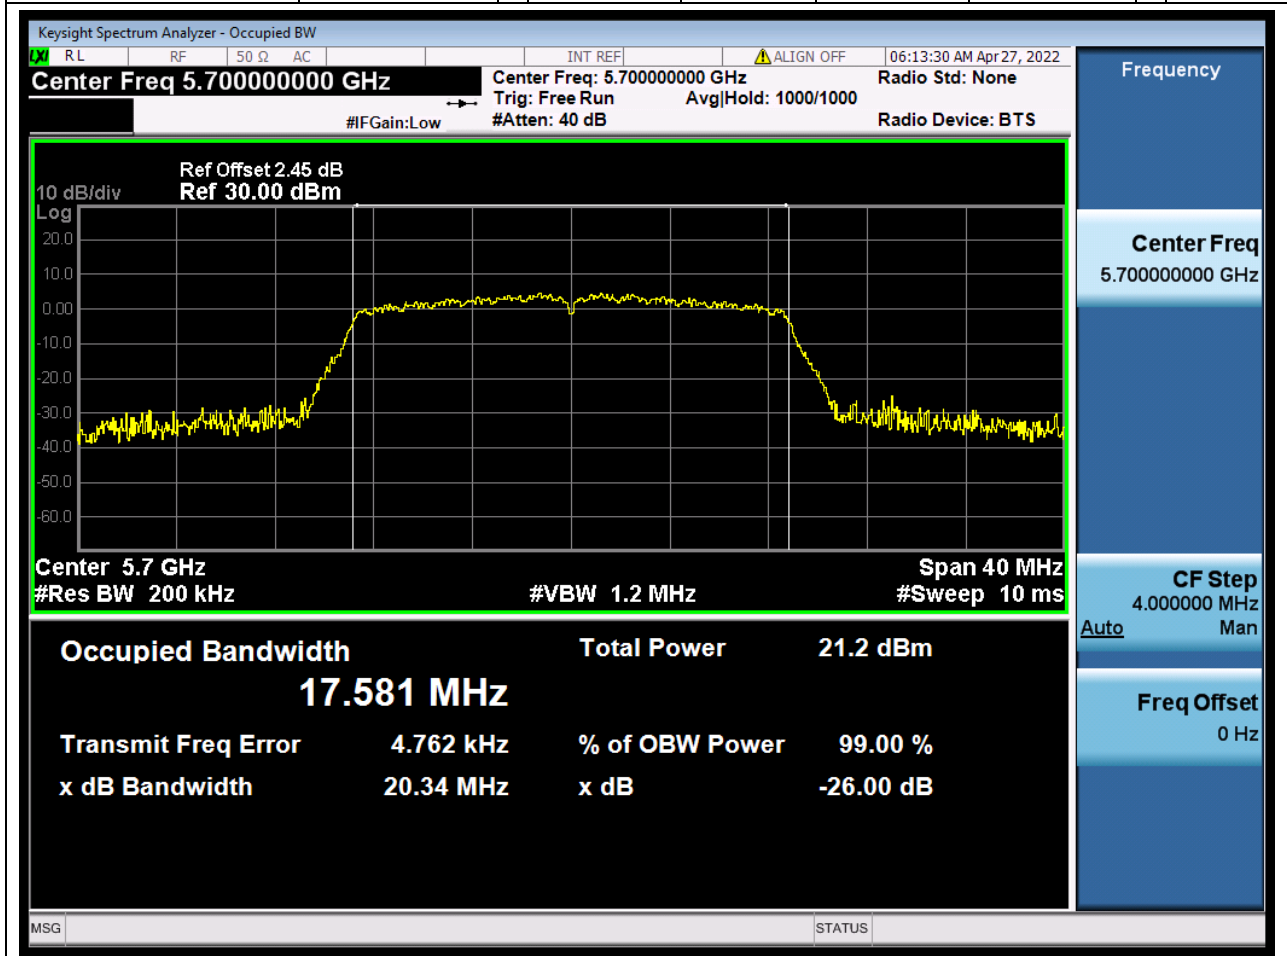

40. 802.11ac_20M_U-NII-2C_H

40.1. A.2.2-99% Bandwidth(NTNV)

Center Frequency (MHz)	OBW Power (%)	RBW (MHz)	Detector	Limit (MHz)	OBW (MHz)	Verdict
5700	99	0.2	Peak	0	17.581407	Unknown