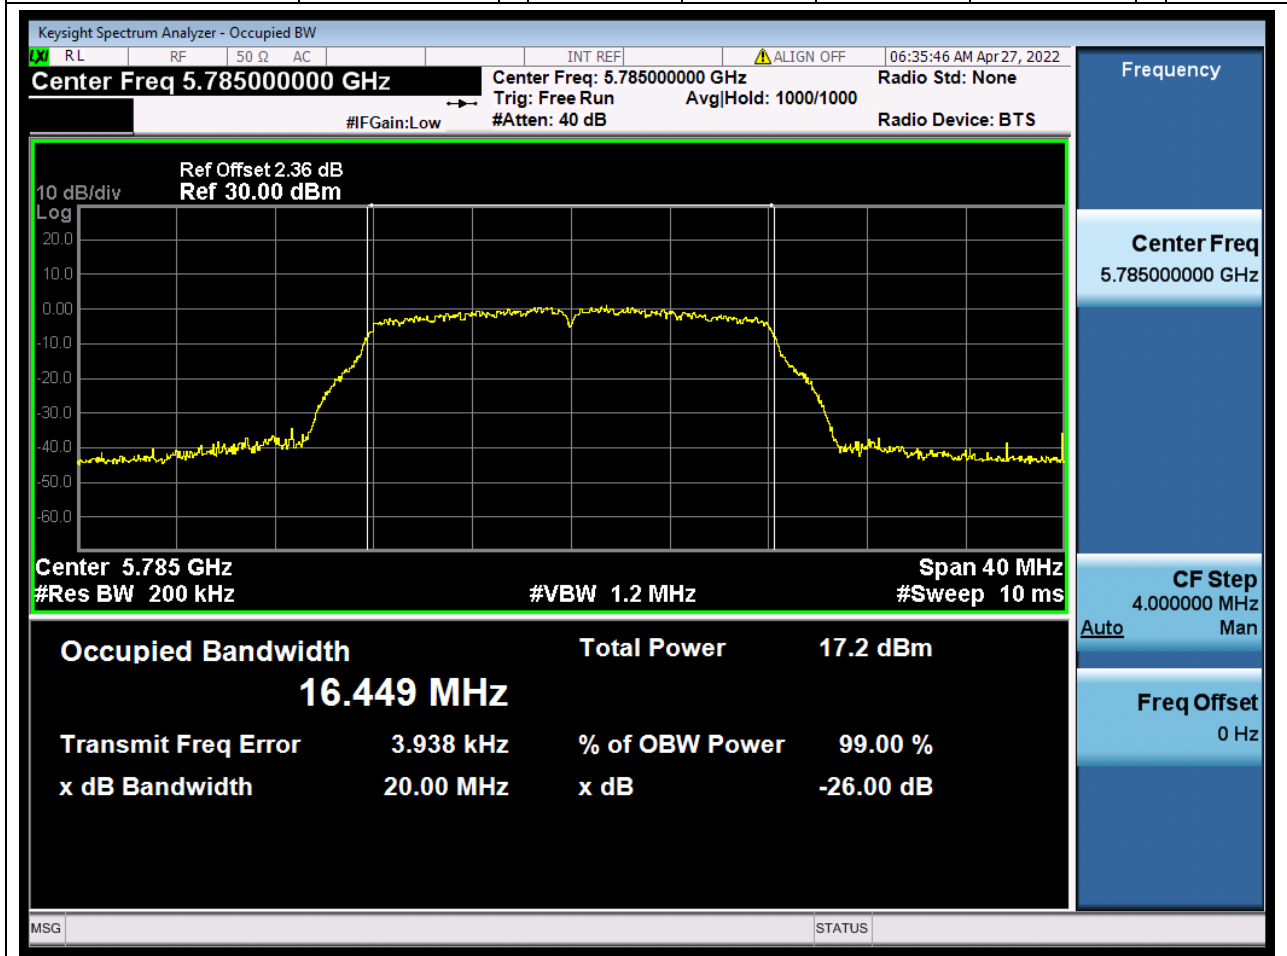

47. 802.11a_20M_U-NII-3_M

47.1. A.2.2-99% Bandwidth(NTNV)

Center Frequency (MHz)	OBW Power (%)	RBW (MHz)	Detector	Limit (MHz)	OBW (MHz)	Verdict
5785	99	0.2	Peak	0	16.448511	Unknown