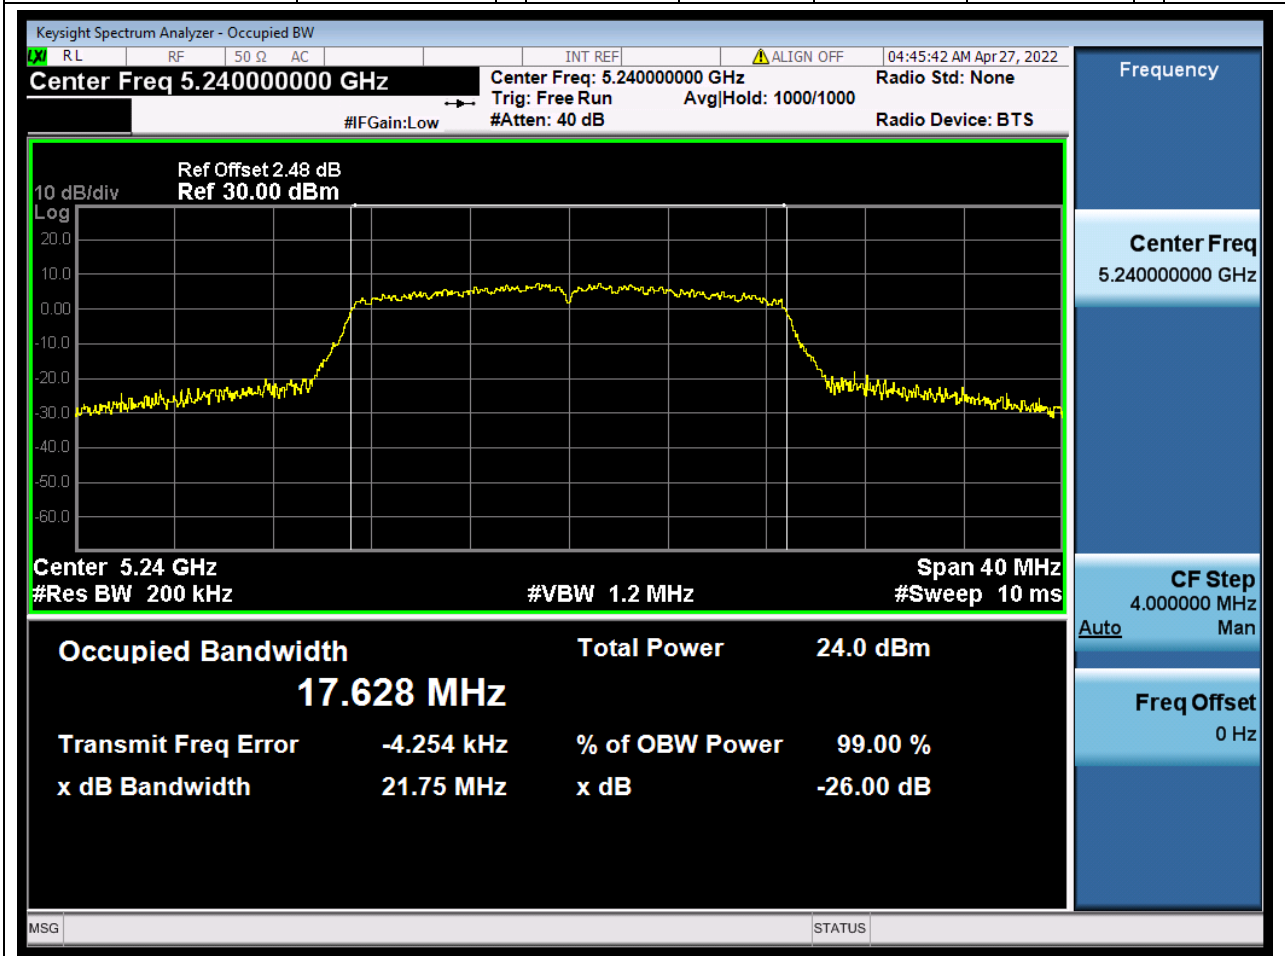

11. 802.11ac_20M_U-NII-1_H

11.1. A.2.2-99% Bandwidth(NTNV)

Center Frequency (MHz)	OBW Power (%)	RBW (MHz)	Detector	Limit (MHz)	OBW (MHz)	Verdict
5240	99	0.2	Peak	0	17.628468	Unknown