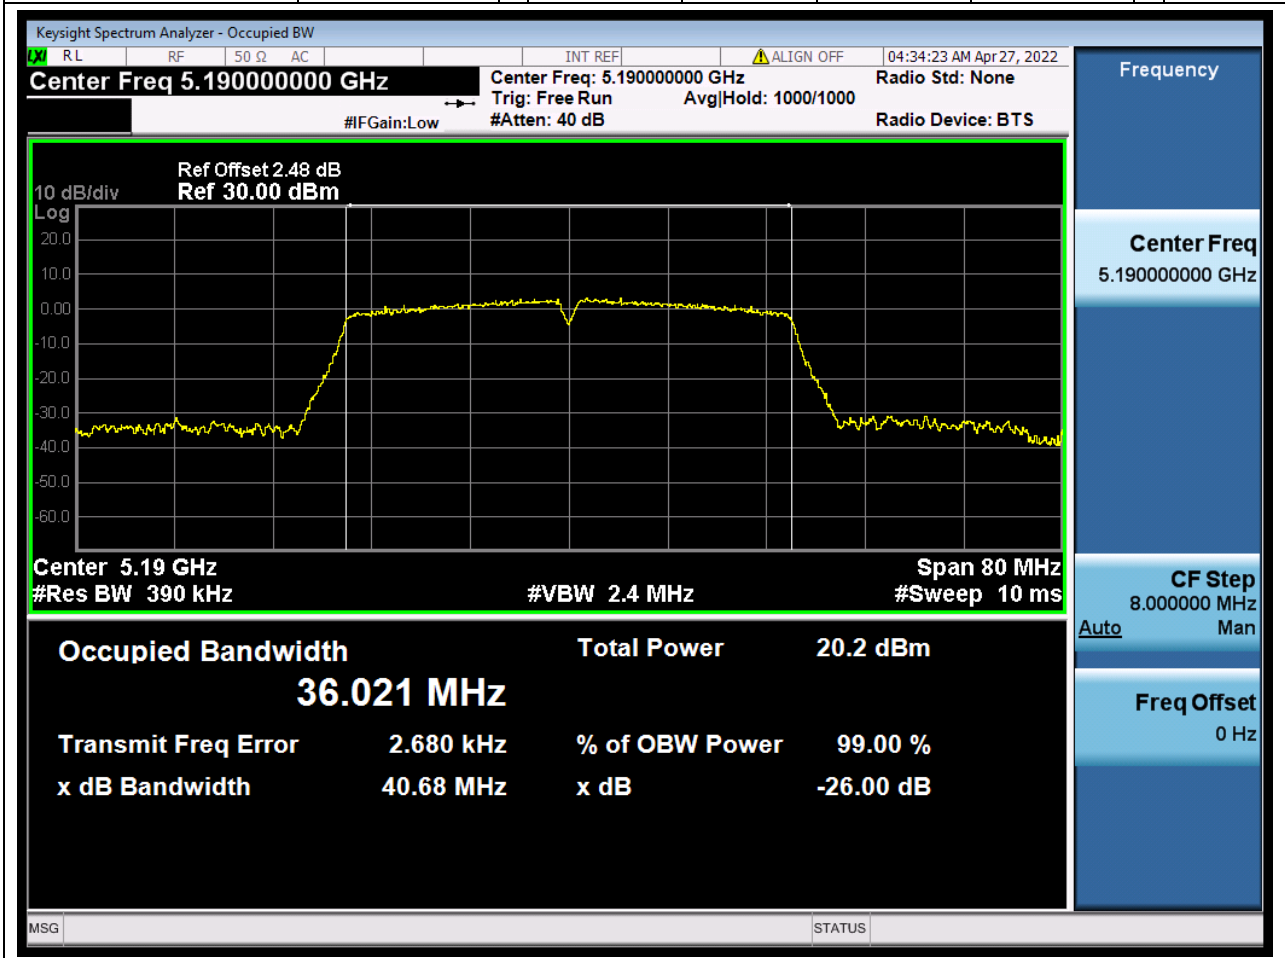

7. 802.11n_40M_U-NII-1_L

7.1. A.2.2-99% Bandwidth(NTNV)

Center Frequency (MHz)	OBW Power (%)	RBW (MHz)	Detector	Limit (MHz)	OBW (MHz)	Verdict
5190	99	0.39	Peak	0	36.02058	Unknown