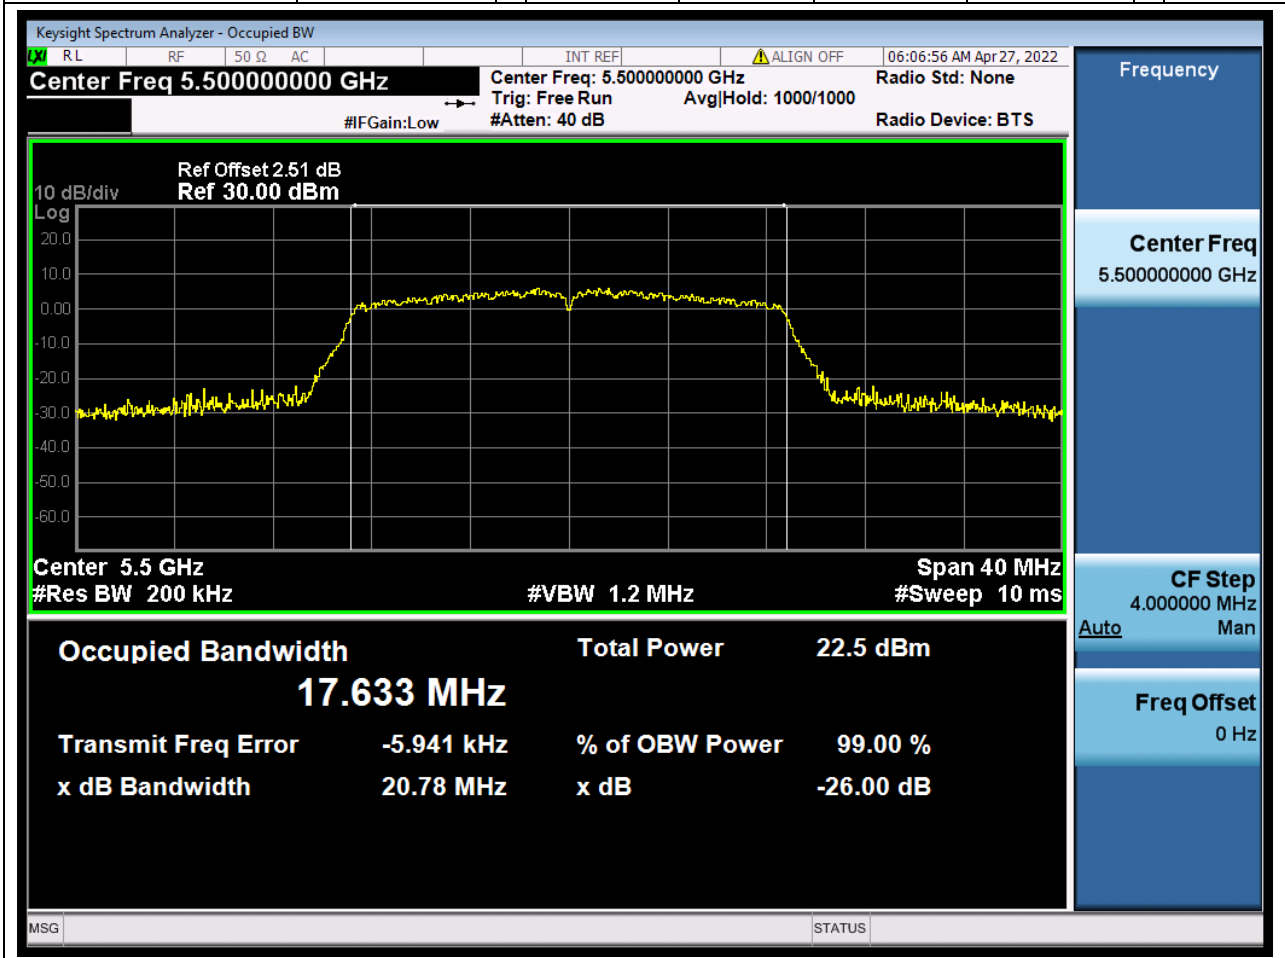

38. 802.11ac_20M_U-NII-2C_L

38.1. A.2.2-99% Bandwidth(NTNV)

Center Frequency (MHz)	OBW Power (%)	RBW (MHz)	Detector	Limit (MHz)	OBW (MHz)	Verdict
5500	99	0.2	Peak	0	17.633208	Unknown