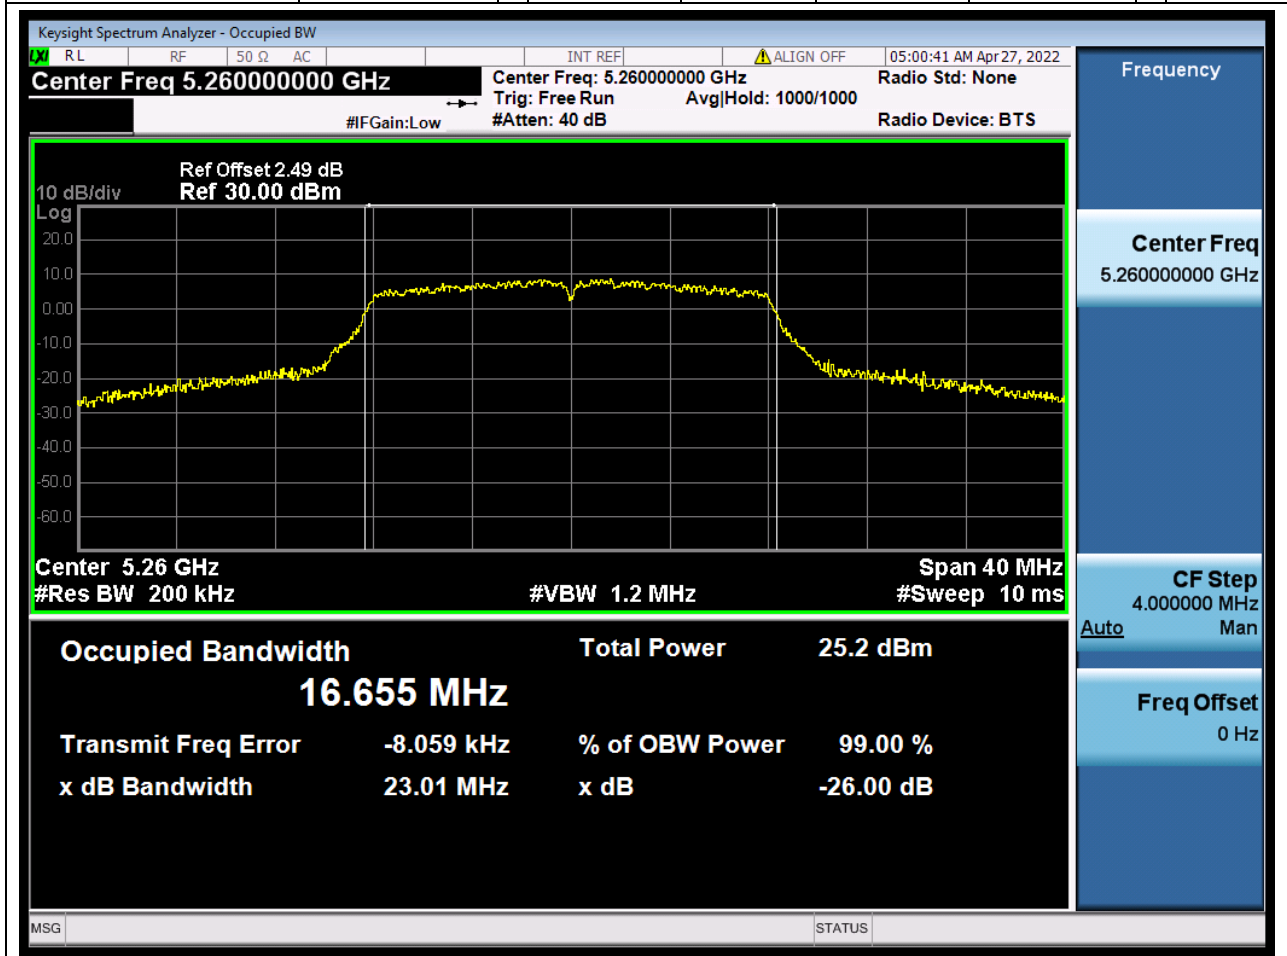

15. 802.11a_20M_U-NII-2A_L

15.1. A.2.2-99% Bandwidth(NTNV)

Center Frequency (MHz)	OBW Power (%)	RBW (MHz)	Detector	Limit (MHz)	OBW (MHz)	Verdict
5260	99	0.2	Peak	0	16.655238	Unknown