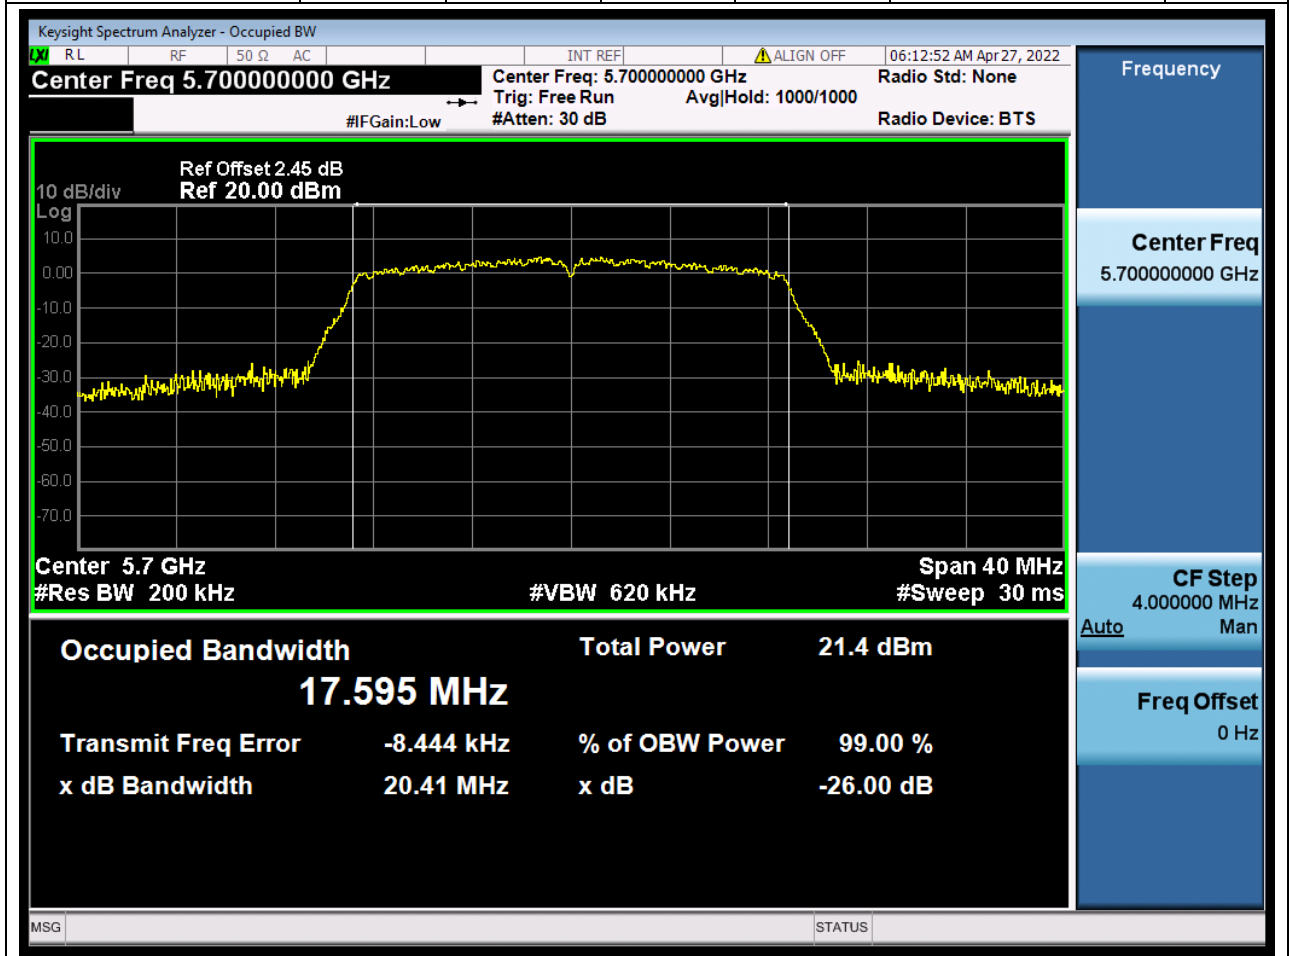

40. 802.11ac_20M_U-NII-2C_H

40.1. A.2-26dB Bandwidth(NTNV)

Center Frequency (MHz)	XdB Down	RBW (MHz)	Detector	Limit (MHz)	XdB BandWidth (MHz)	Verdict
5700	26	0.2	Peak	0	20.405995	Unknow