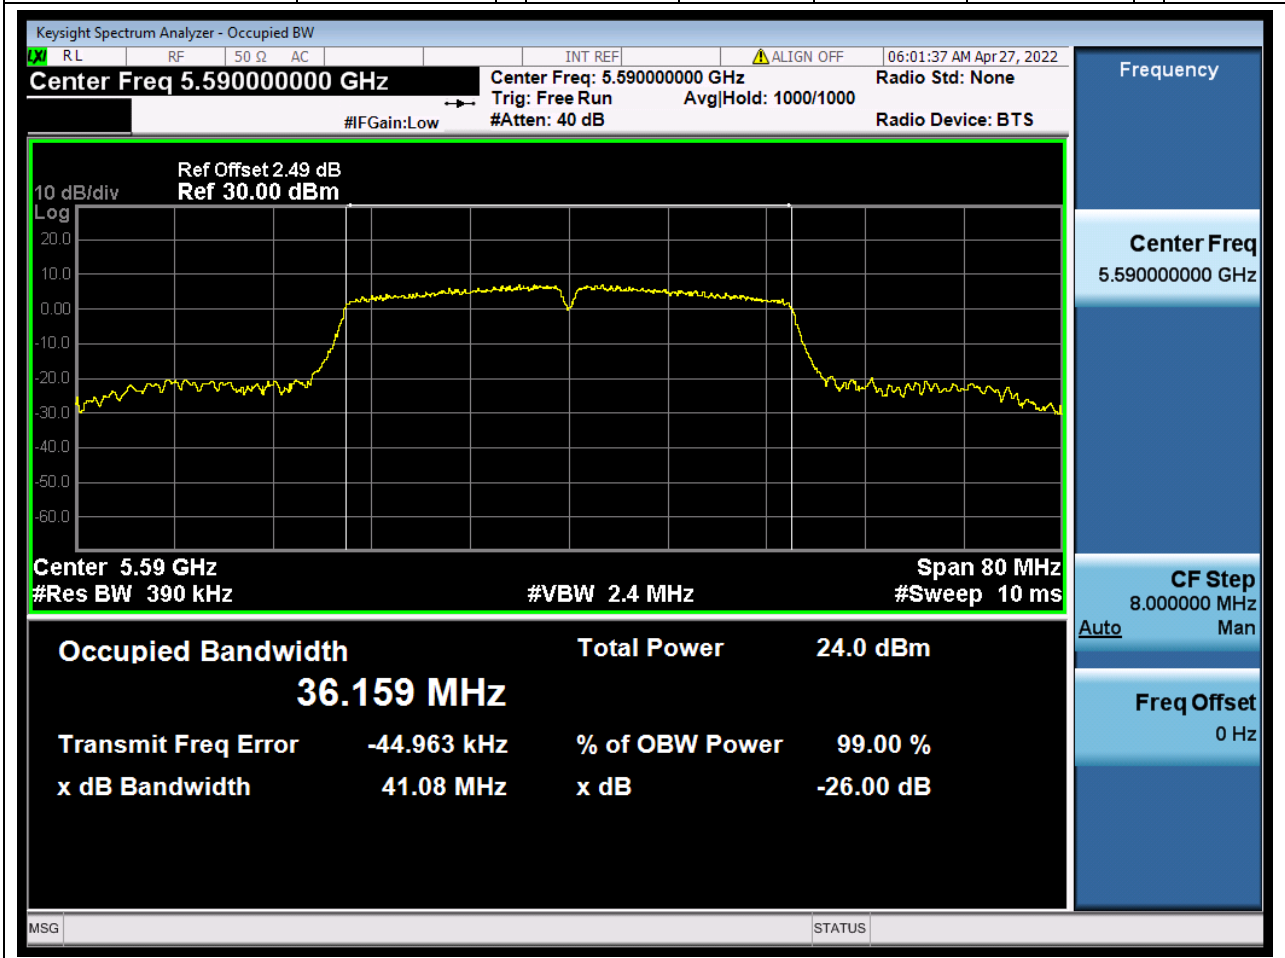

36. 802.11n_40M_U-NII-2C_M

36.1. A.2.2-99% Bandwidth(NTNV)

Center Frequency (MHz)	OBW Power (%)	RBW (MHz)	Detector	Limit (MHz)	OBW (MHz)	Verdict
5590	99	0.39	Peak	0	36.158899	Unknown