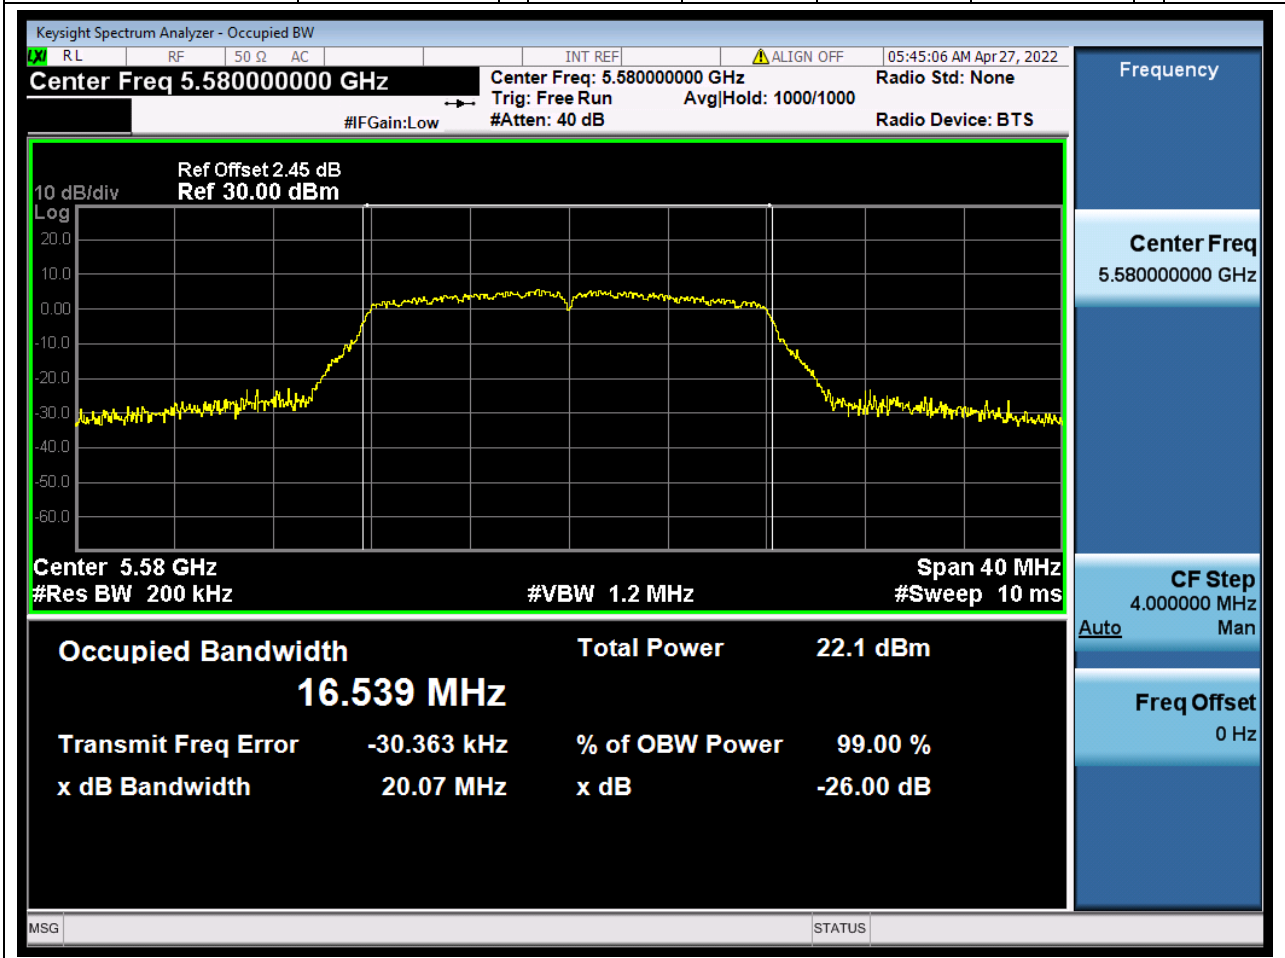

30. 802.11a_20M_U-NII-2C_M

30.1. A.2.2-99% Bandwidth(NTNV)

Center Frequency (MHz)	OBW Power (%)	RBW (MHz)	Detector	Limit (MHz)	OBW (MHz)	Verdict
5580	99	0.2	Peak	0	16.53919	Unknown