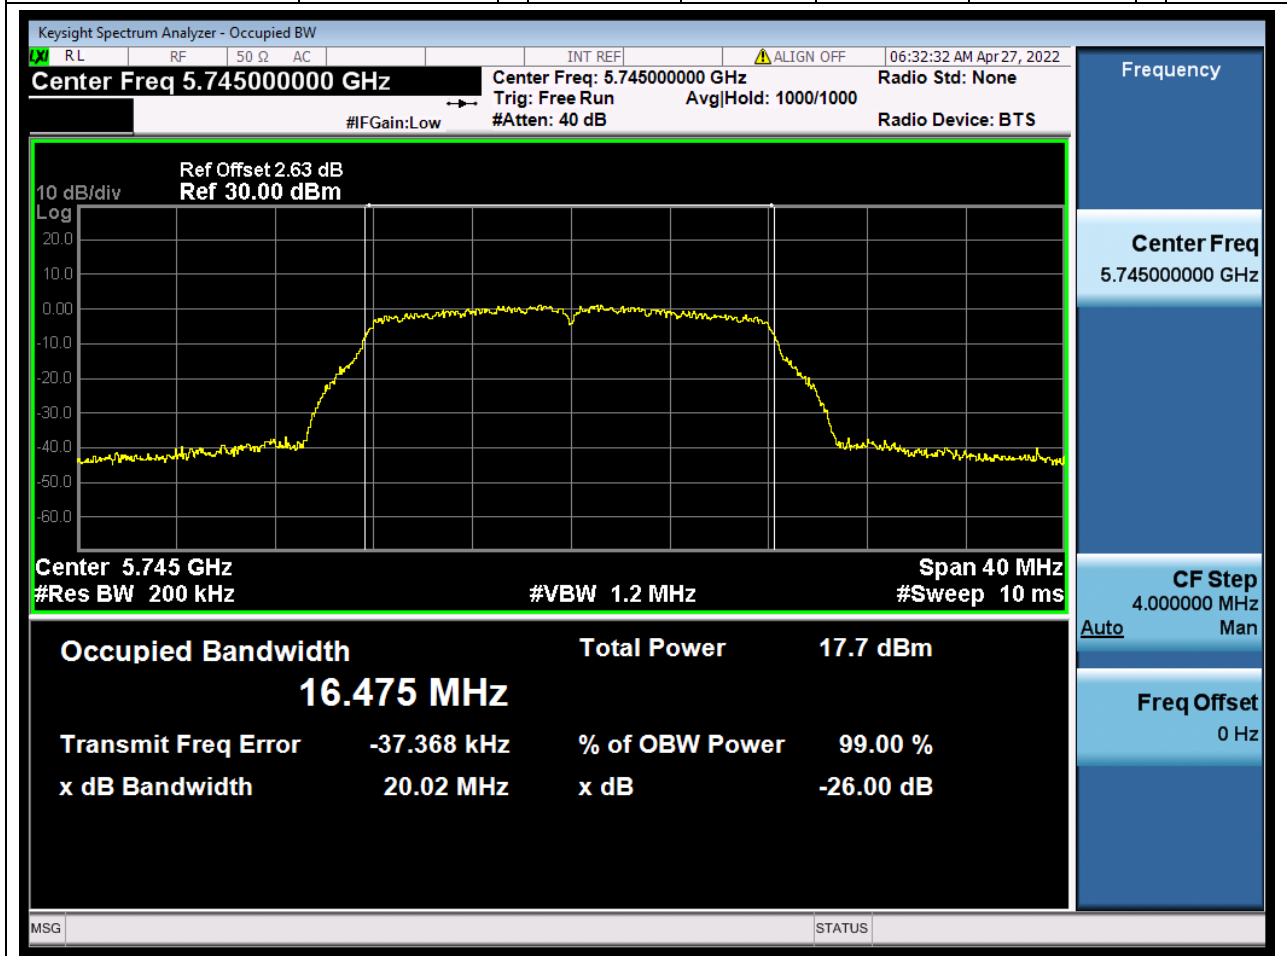

46. 802.11a_20M_U-NII-3_L

46.1. A.2.2-99% Bandwidth(NTNV)

Center Frequency (MHz)	OBW Power (%)	RBW (MHz)	Detector	Limit (MHz)	OBW (MHz)	Verdict
5745	99	0.2	Peak	0	16.474799	Unknown