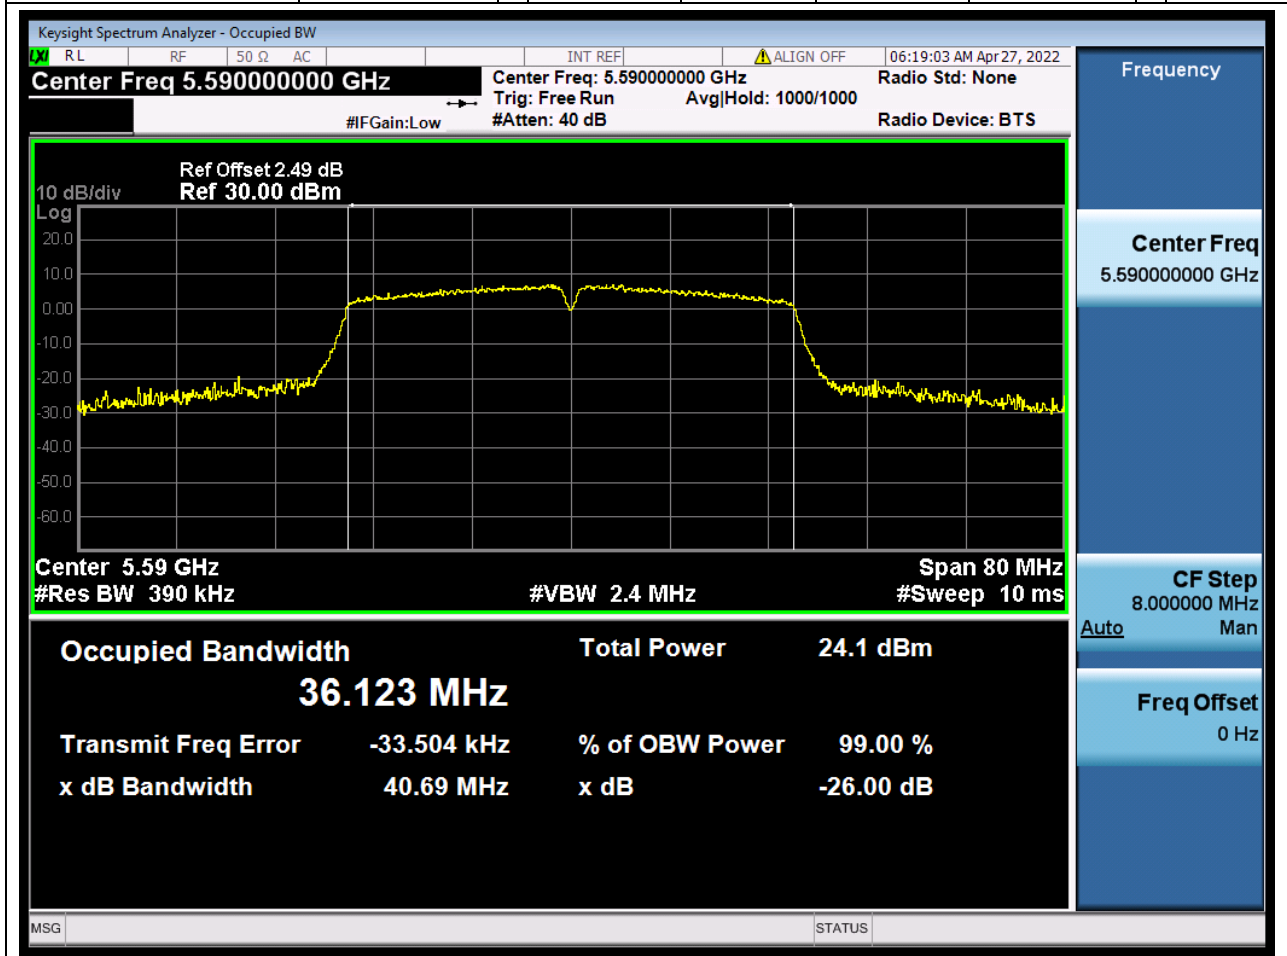

42. 802.11ac_40M_U-NII-2C_M

42.1. A.2.2-99% Bandwidth(NTNV)

Center Frequency (MHz)	OBW Power (%)	RBW (MHz)	Detector	Limit (MHz)	OBW (MHz)	Verdict
5590	99	0.39	Peak	0	36.123158	Unknown