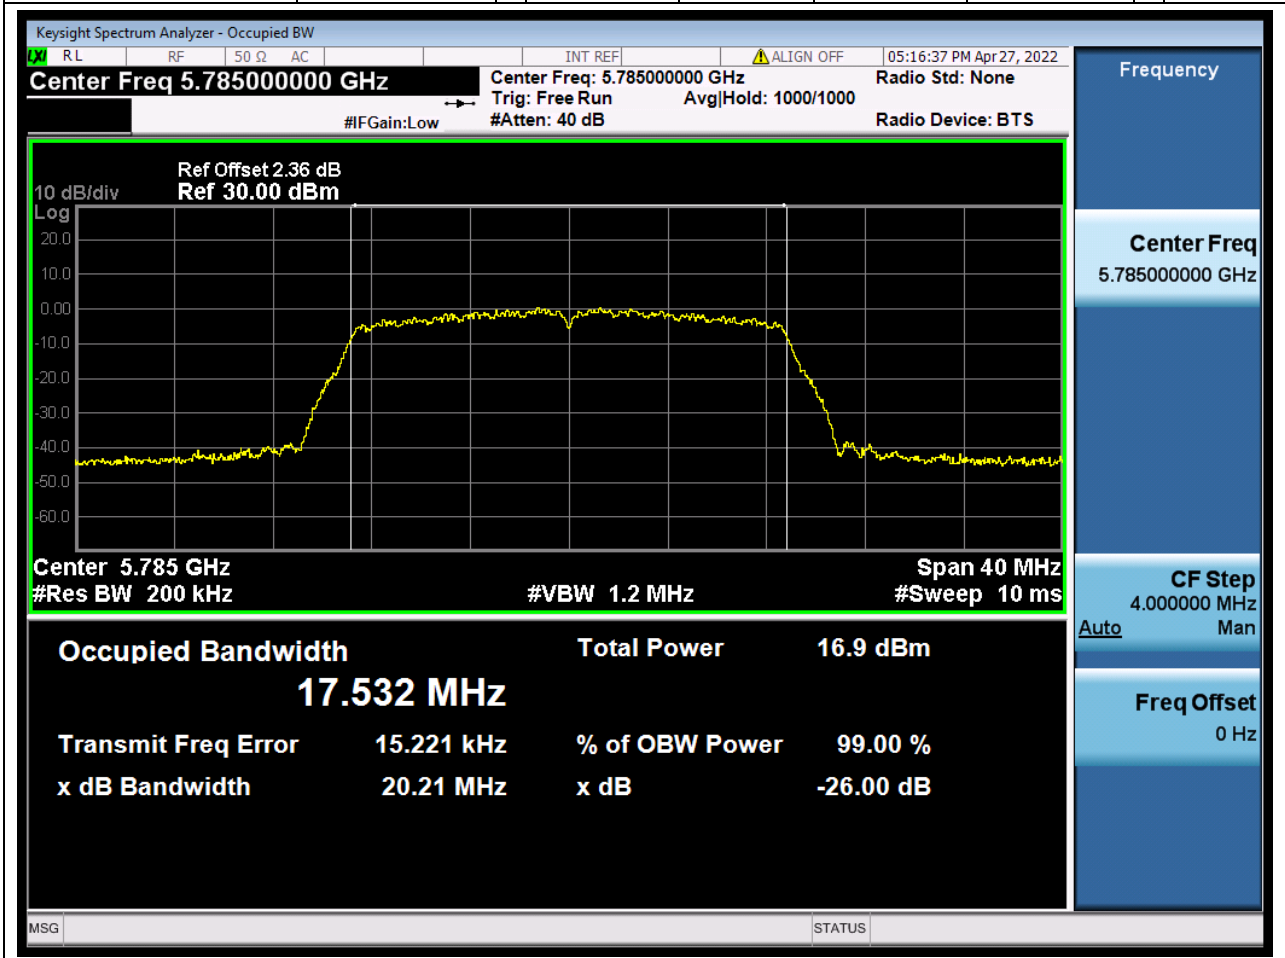

55. 802.11ac_20M_U-NII-3_M

55.1. A.2.2-99% Bandwidth(NTNV)

Center Frequency (MHz)	OBW Power (%)	RBW (MHz)	Detector	Limit (MHz)	OBW (MHz)	Verdict
5785	99	0.2	Peak	0	17.531645	Unknown