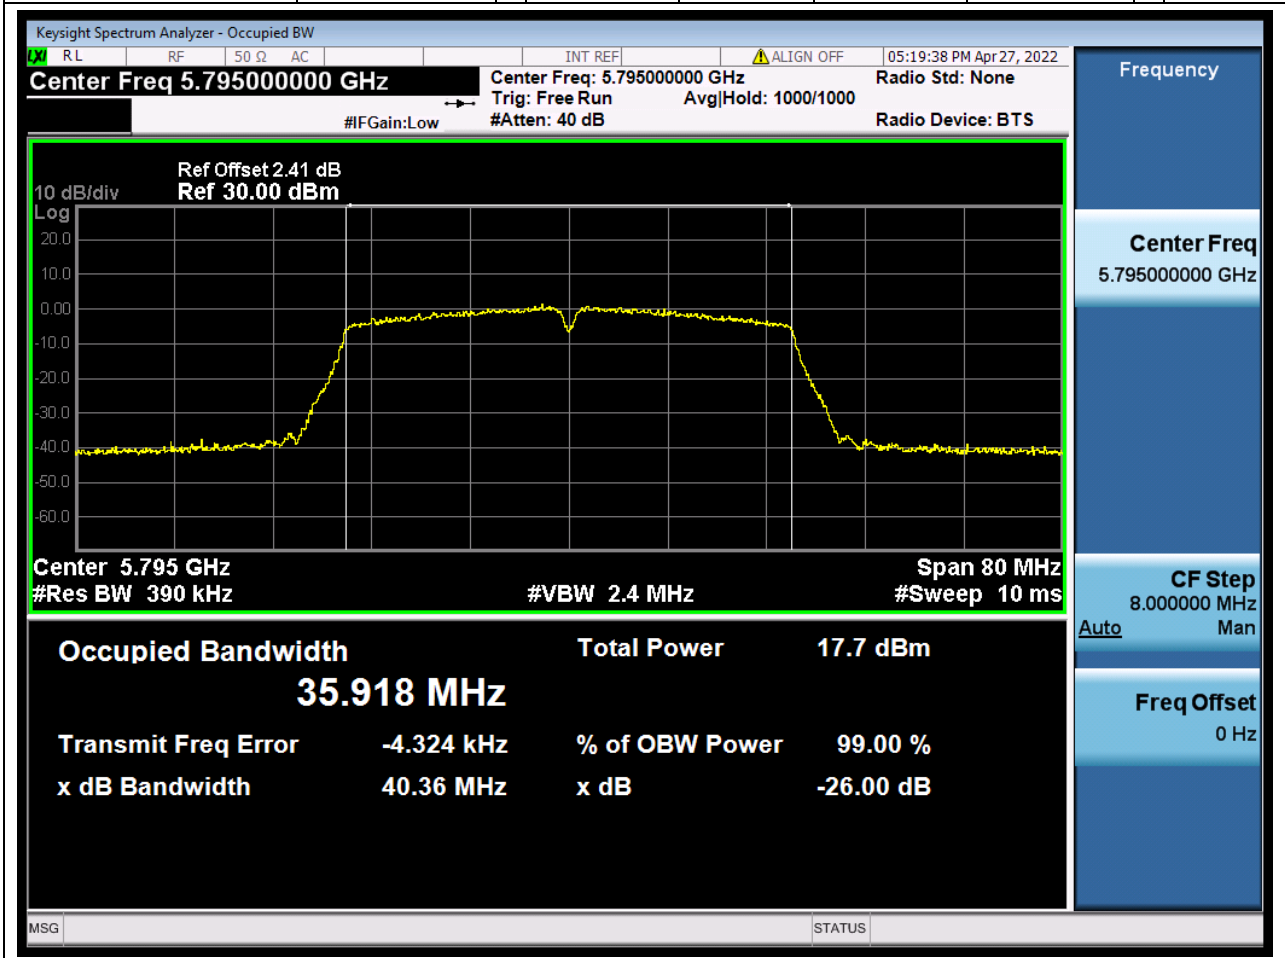

58. 802.11ac_40M_U-NII-3_H

58.1. A.2.2-99% Bandwidth(NTNV)

Center Frequency (MHz)	OBW Power (%)	RBW (MHz)	Detector	Limit (MHz)	OBW (MHz)	Verdict
5795	99	0.39	Peak	0	35.917516	Unknown