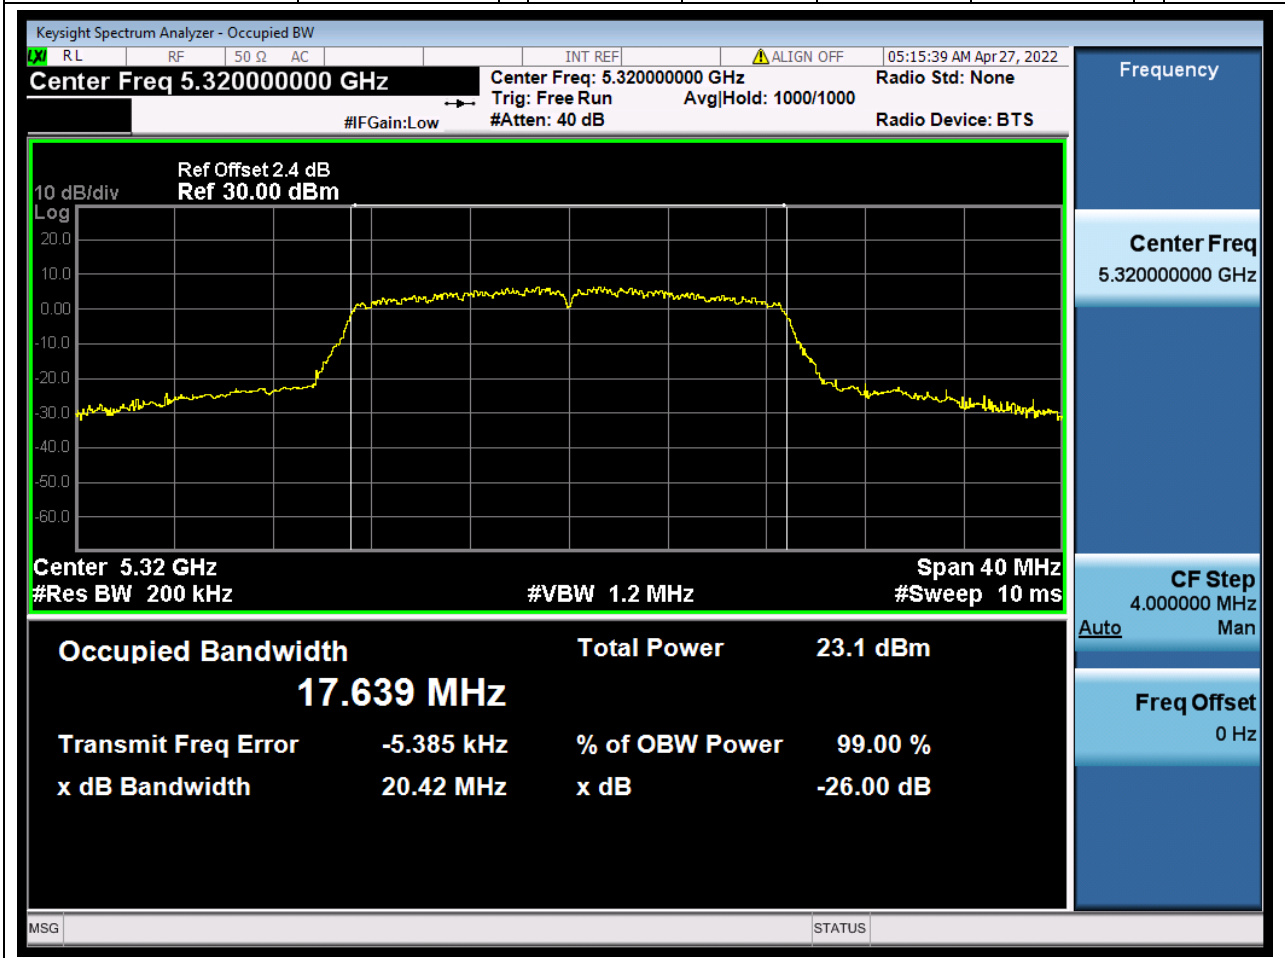

20. 802.11n_20M_U-NII-2A_H

20.1. A.2.2-99% Bandwidth(NTNV)

Center Frequency (MHz)	OBW Power (%)	RBW (MHz)	Detector	Limit (MHz)	OBW (MHz)	Verdict
5320	99	0.2	Peak	0	17.63923	Unknown