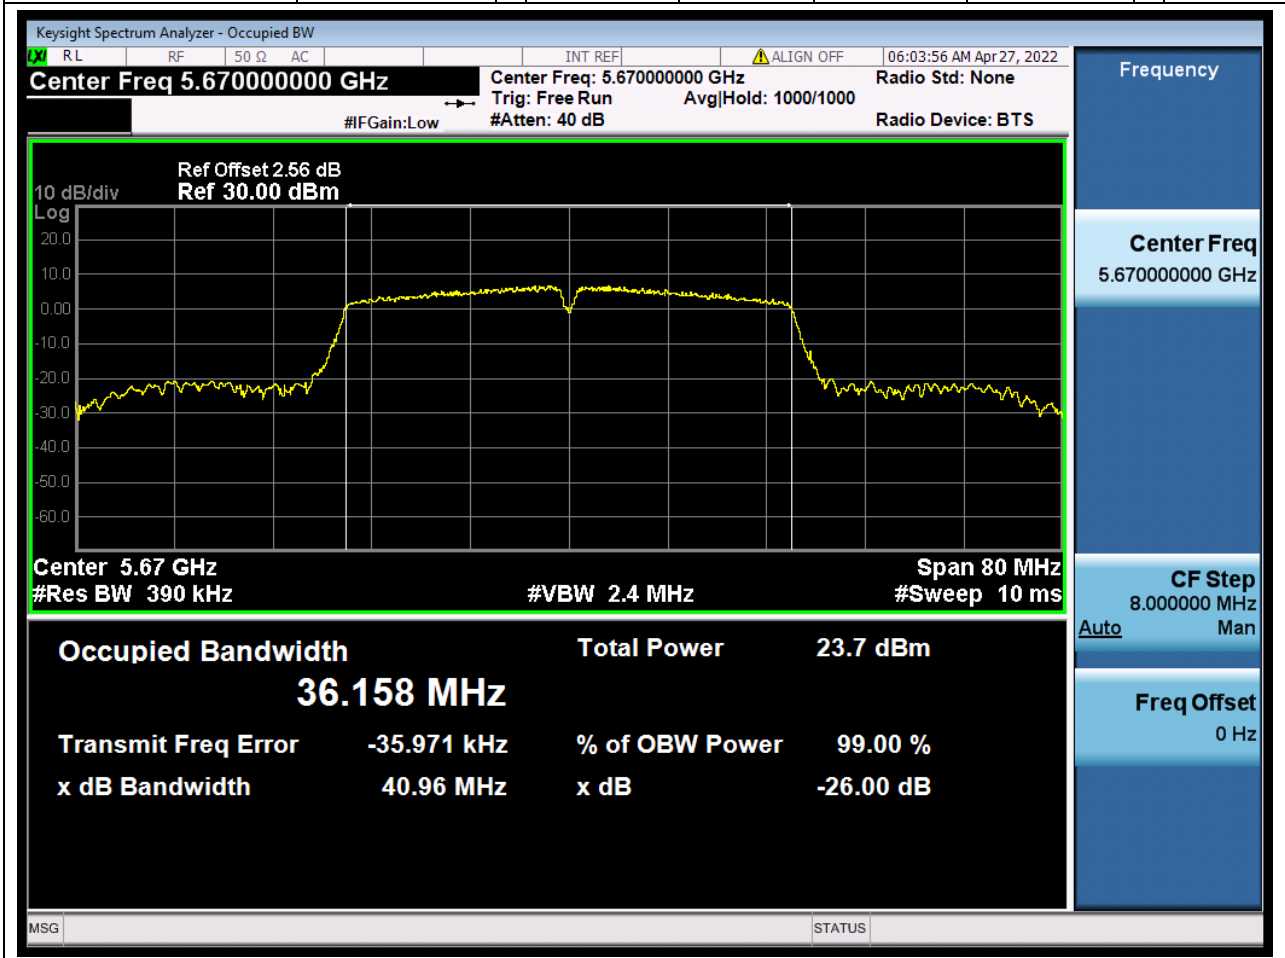

37. 802.11n_40M_U-NII-2C_H

37.1. A.2.2-99% Bandwidth(NTNV)

Center Frequency (MHz)	OBW Power (%)	RBW (MHz)	Detector	Limit (MHz)	OBW (MHz)	Verdict
5670	99	0.39	Peak	0	36.157803	Unknown