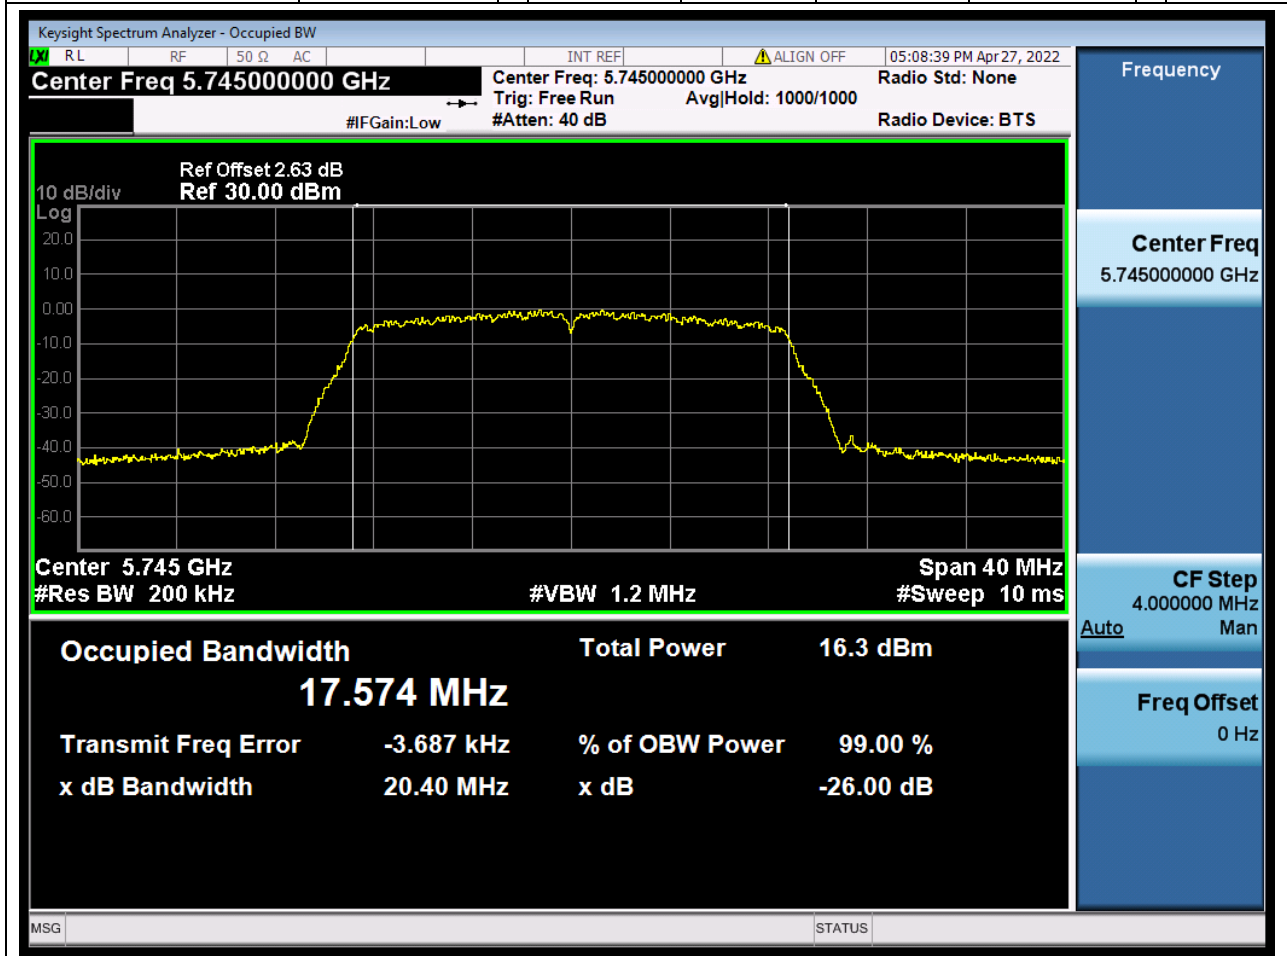

49. 802.11n_20M_U-NII-3_L

49.1. A.2.2-99% Bandwidth(NTNV)

Center Frequency (MHz)	OBW Power (%)	RBW (MHz)	Detector	Limit (MHz)	OBW (MHz)	Verdict
5745	99	0.2	Peak	0	17.574213	Unknown