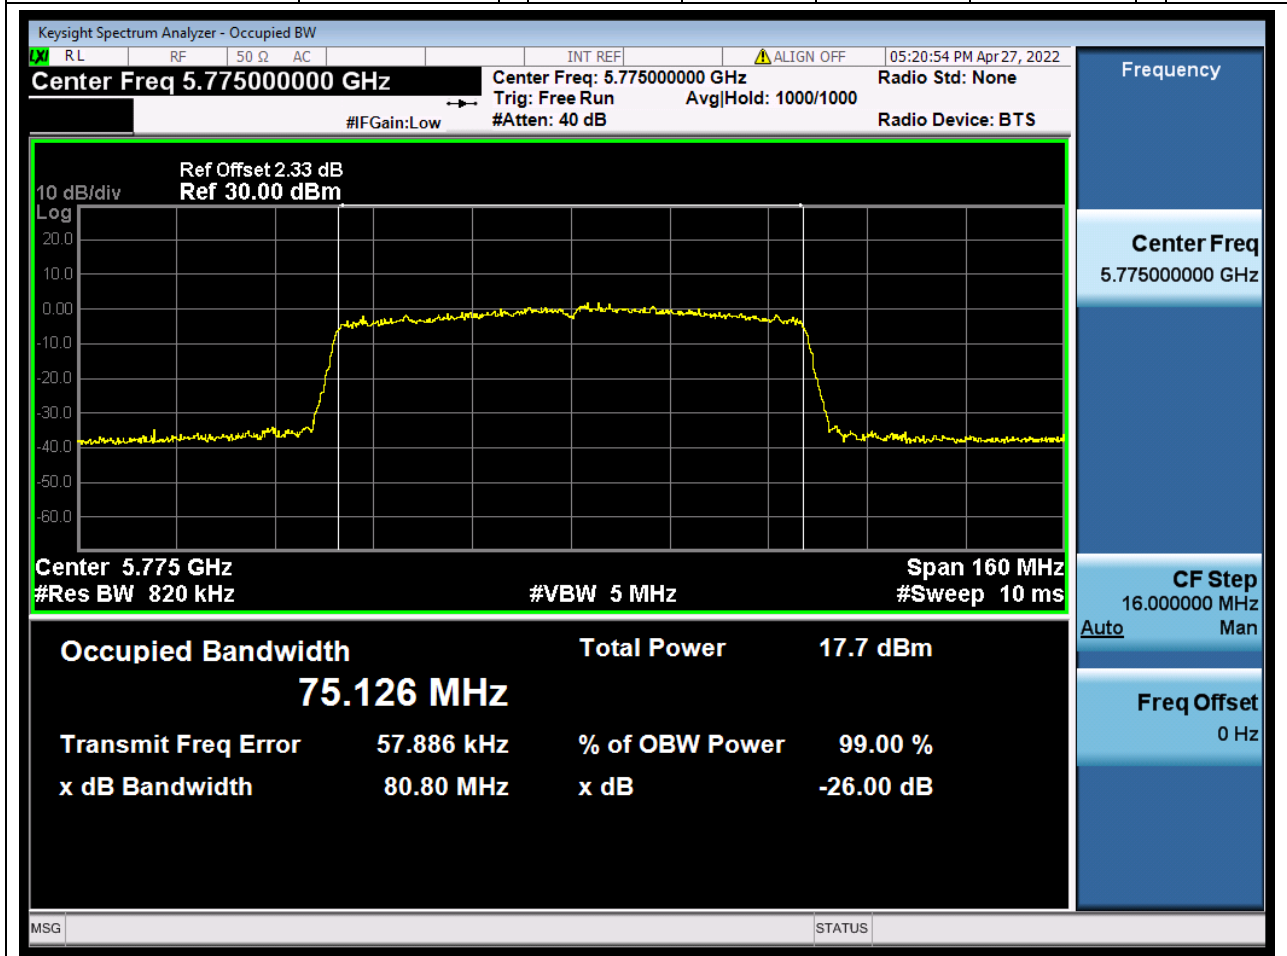

59. 802.11ac_80M_U-NII-3_M

59.1. A.2.2-99% Bandwidth(NTNV)

Center Frequency (MHz)	OBW Power (%)	RBW (MHz)	Detector	Limit (MHz)	OBW (MHz)	Verdict
5775	99	0.82	Peak	0	75.126114	Unknown