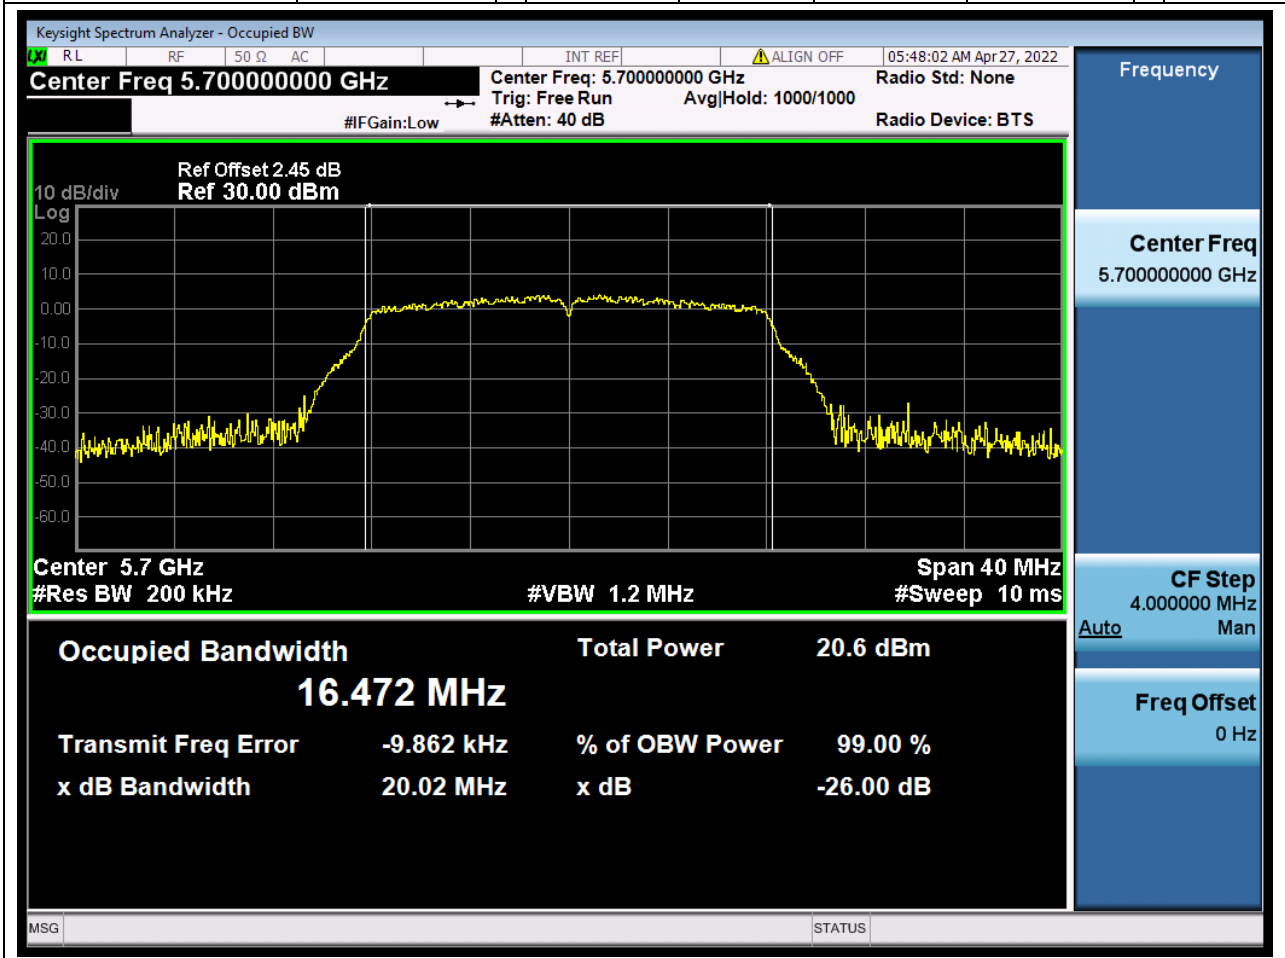

31. 802.11a_20M_U-NII-2C_H

31.1. A.2.2-99% Bandwidth(NTNV)

Center Frequency (MHz)	OBW Power (%)	RBW (MHz)	Detector	Limit (MHz)	OBW (MHz)	Verdict
5700	99	0.2	Peak	0	16.472212	Unknow