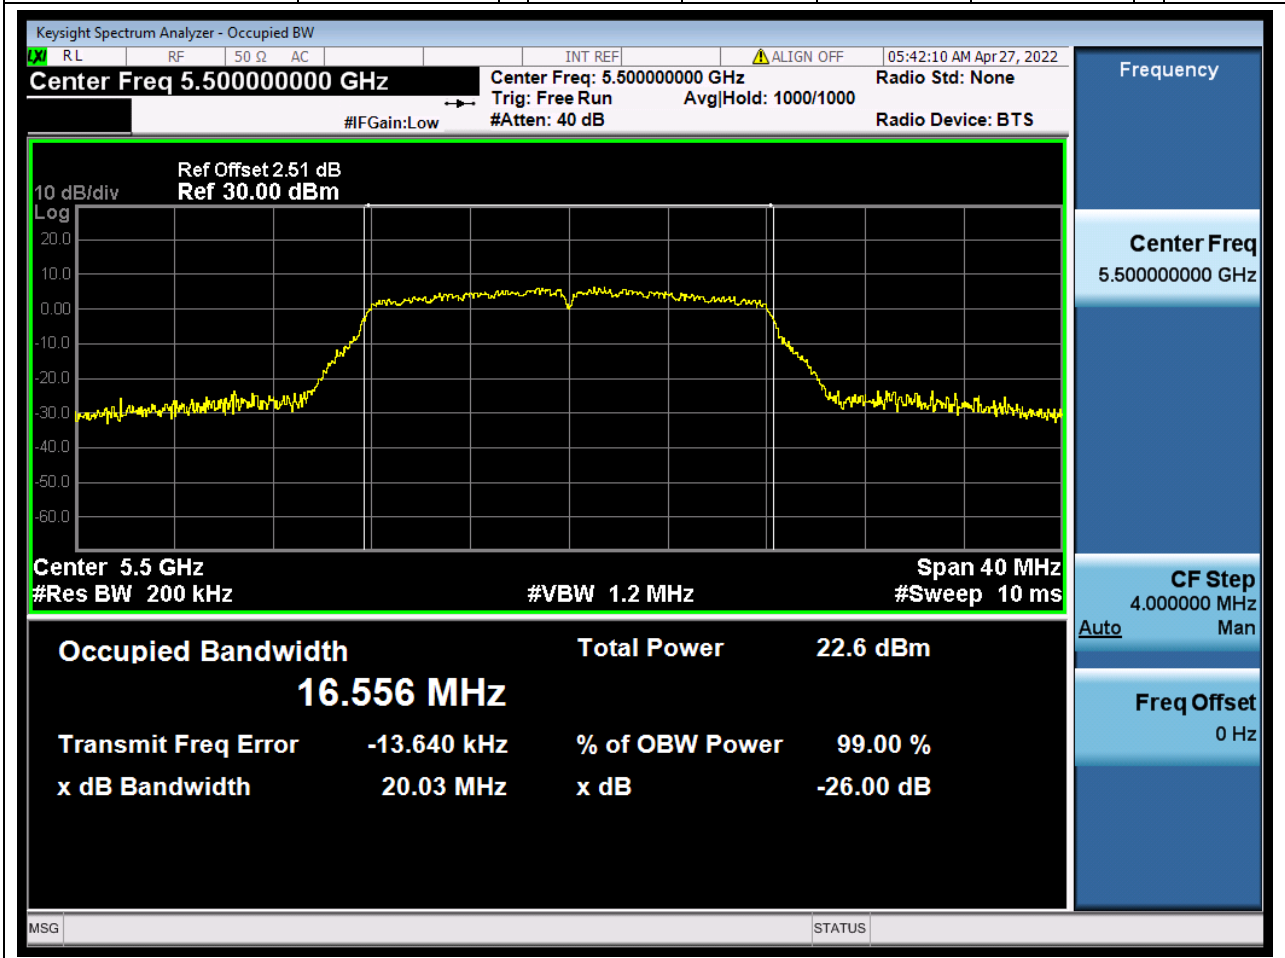

29. 802.11a_20M_U-NII-2C_L

29.1. A.2.2-99% Bandwidth(NTNV)

Center Frequency (MHz)	OBW Power (%)	RBW (MHz)	Detector	Limit (MHz)	OBW (MHz)	Verdict
5500	99	0.2	Peak	0	16.55617	Unknown