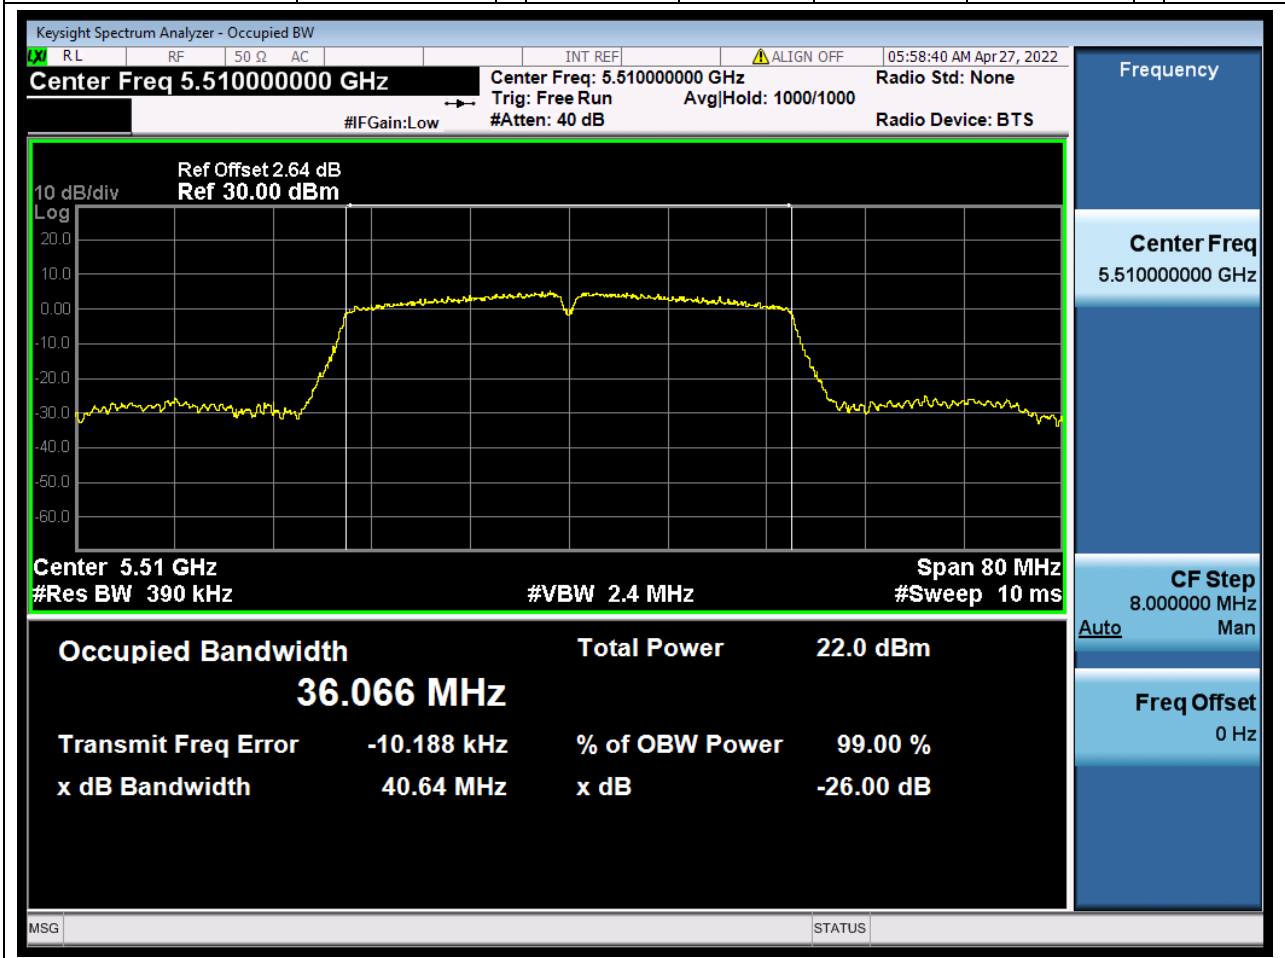

35. 802.11n_40M_U-NII-2C_L

35.1. A.2.2-99% Bandwidth(NTNV)

Center Frequency (MHz)	OBW Power (%)	RBW (MHz)	Detector	Limit (MHz)	OBW (MHz)	Verdict
5510	99	0.39	Peak	0	36.065761	Unknown