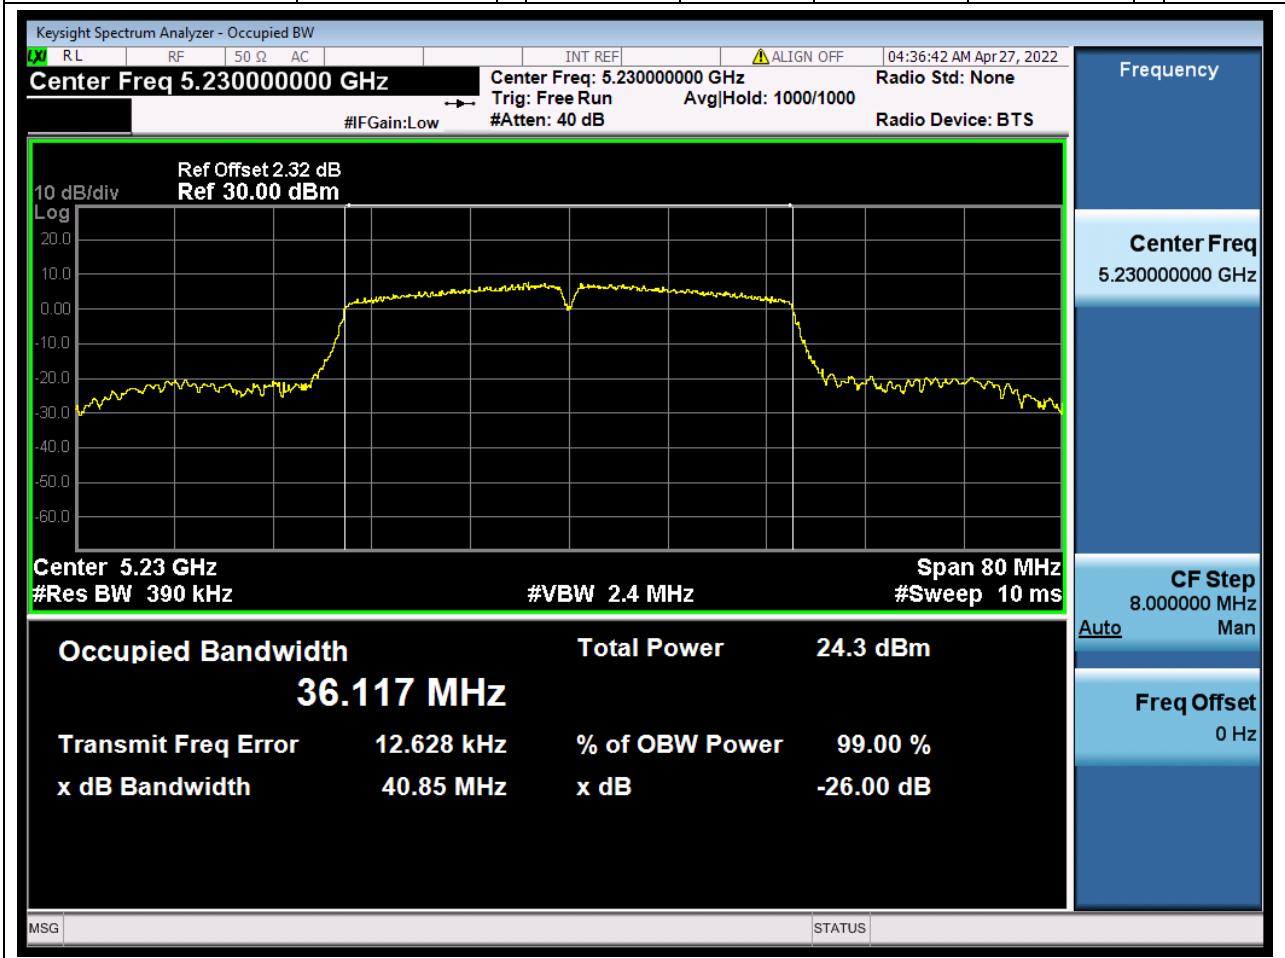

8. 802.11n_40M_U-NII-1_H

8.1. A.2.2-99% Bandwidth(NTNV)

Center Frequency (MHz)	OBW Power (%)	RBW (MHz)	Detector	Limit (MHz)	OBW (MHz)	Verdict
5230	99	0.39	Peak	0	36.117392	Unknown