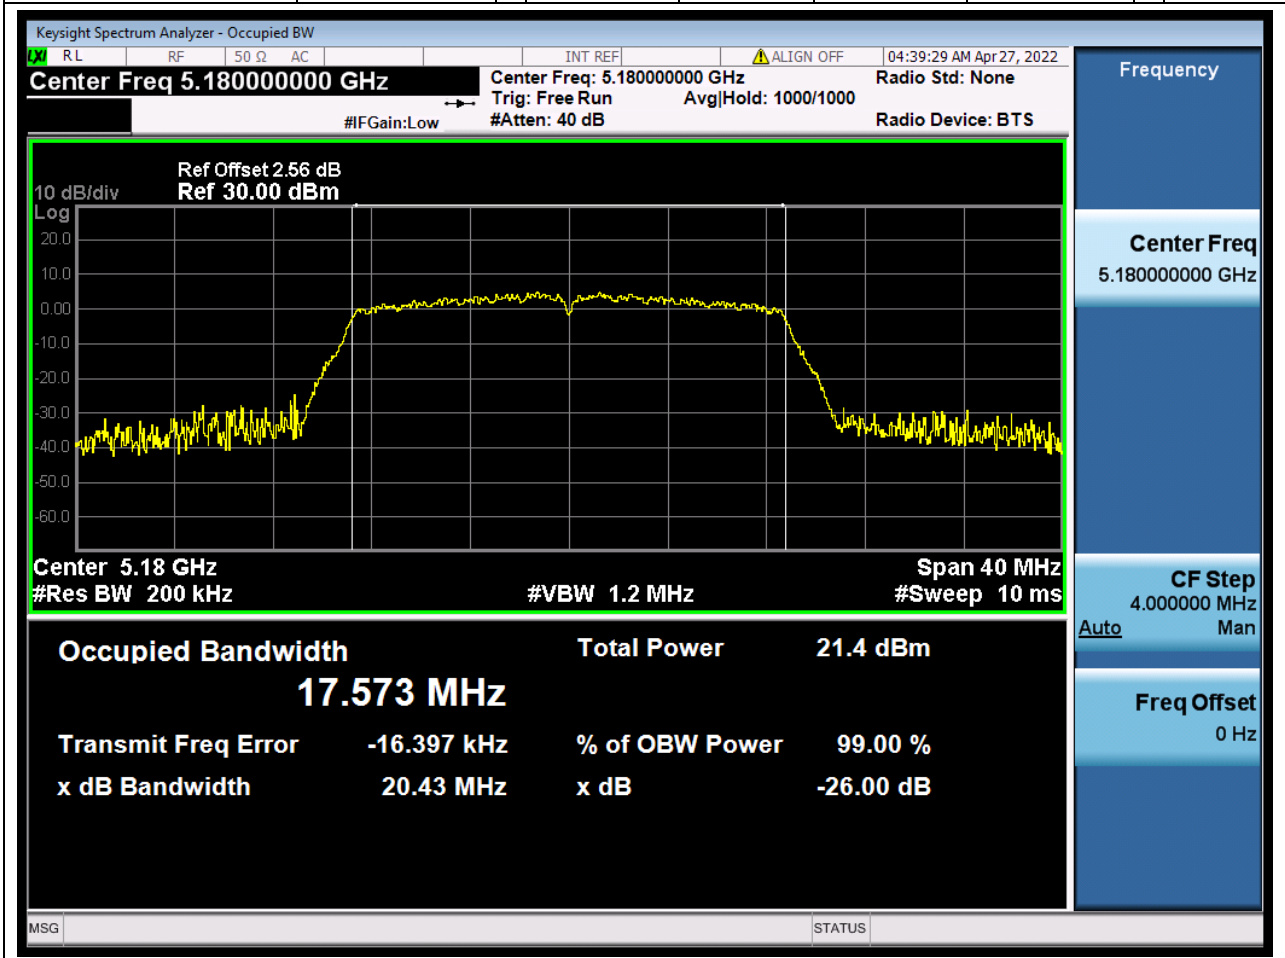

9. 802.11ac_20M_U-NII-1_L

9.1. A.2.2-99% Bandwidth(NTNV)

Center Frequency (MHz)	OBW Power (%)	RBW (MHz)	Detector	Limit (MHz)	OBW (MHz)	Verdict
5180	99	0.2	Peak	0	17.572737	Unknown