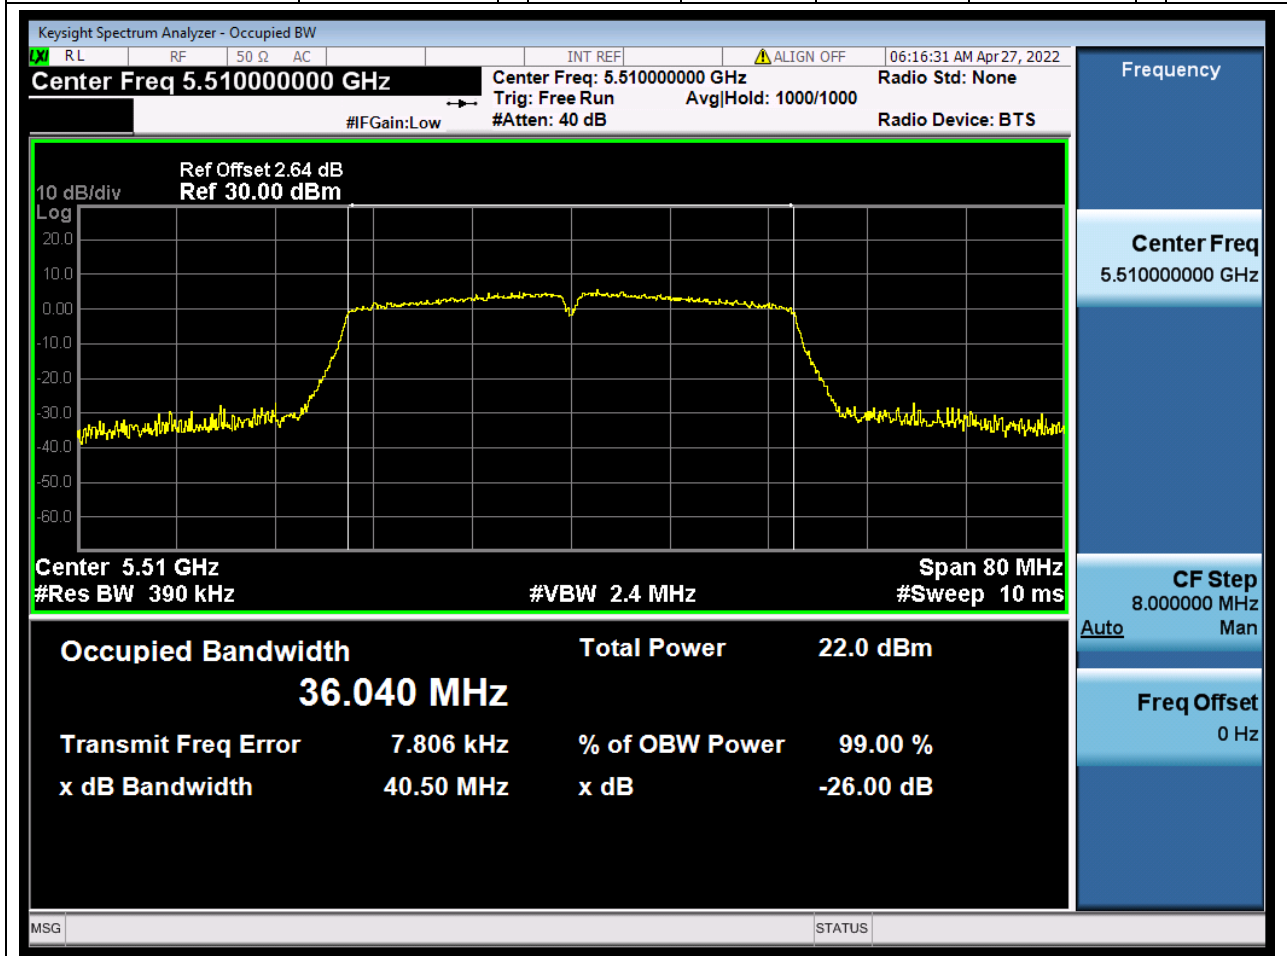

41. 802.11ac_40M_U-NII-2C_L

41.1. A.2.2-99% Bandwidth(NTNV)

Center Frequency (MHz)	OBW Power (%)	RBW (MHz)	Detector	Limit (MHz)	OBW (MHz)	Verdict
5510	99	0.39	Peak	0	36.039536	Unknown