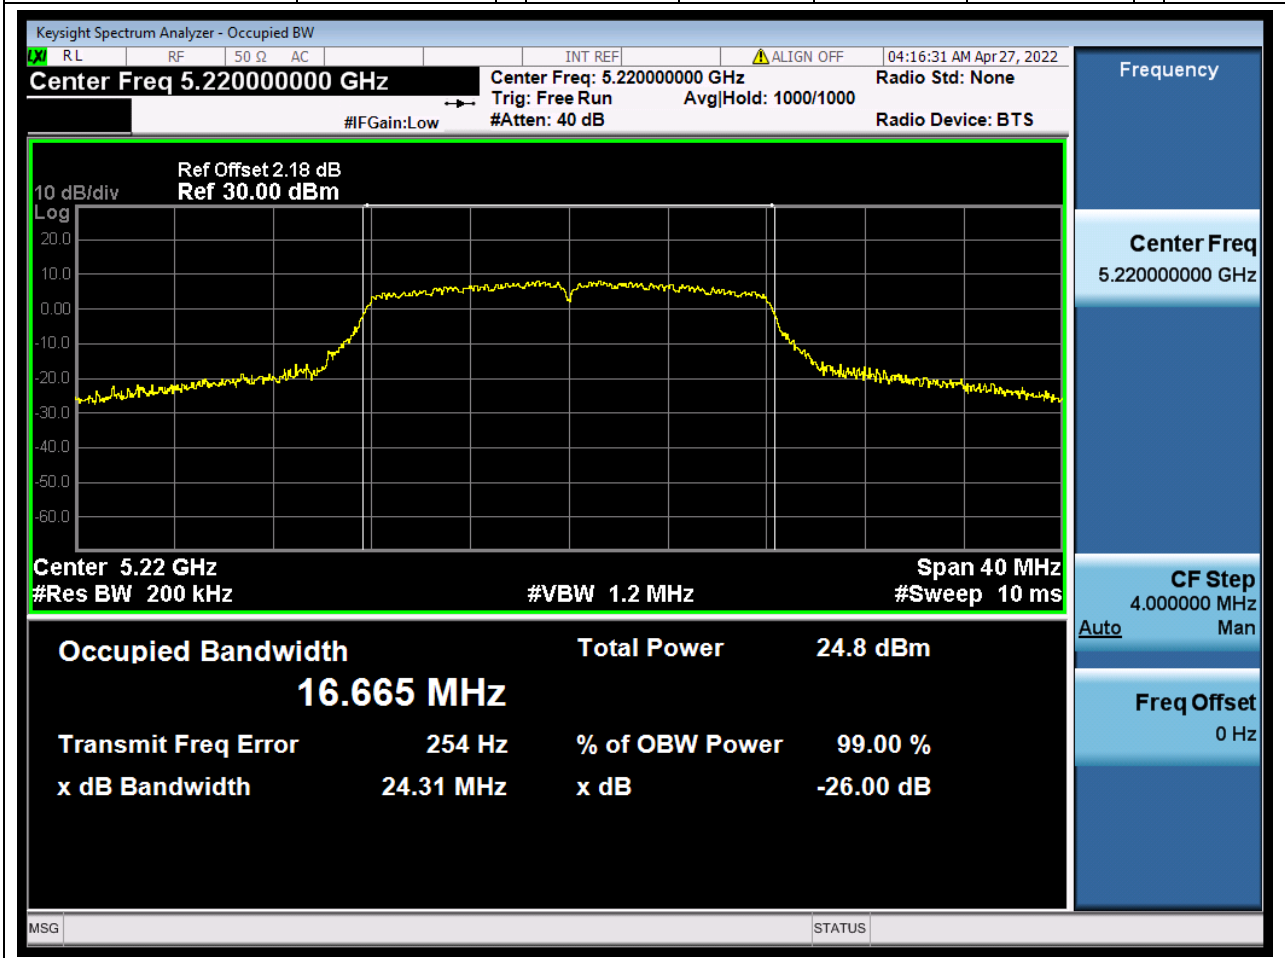

2. 802.11a_20M_U-NII-1_M

2.1. A.2.2-99% Bandwidth(NTNV)

Center Frequency (MHz)	OBW Power (%)	RBW (MHz)	Detector	Limit (MHz)	OBW (MHz)	Verdict
5220	99	0.2	Peak	0	16.664703	Unknown