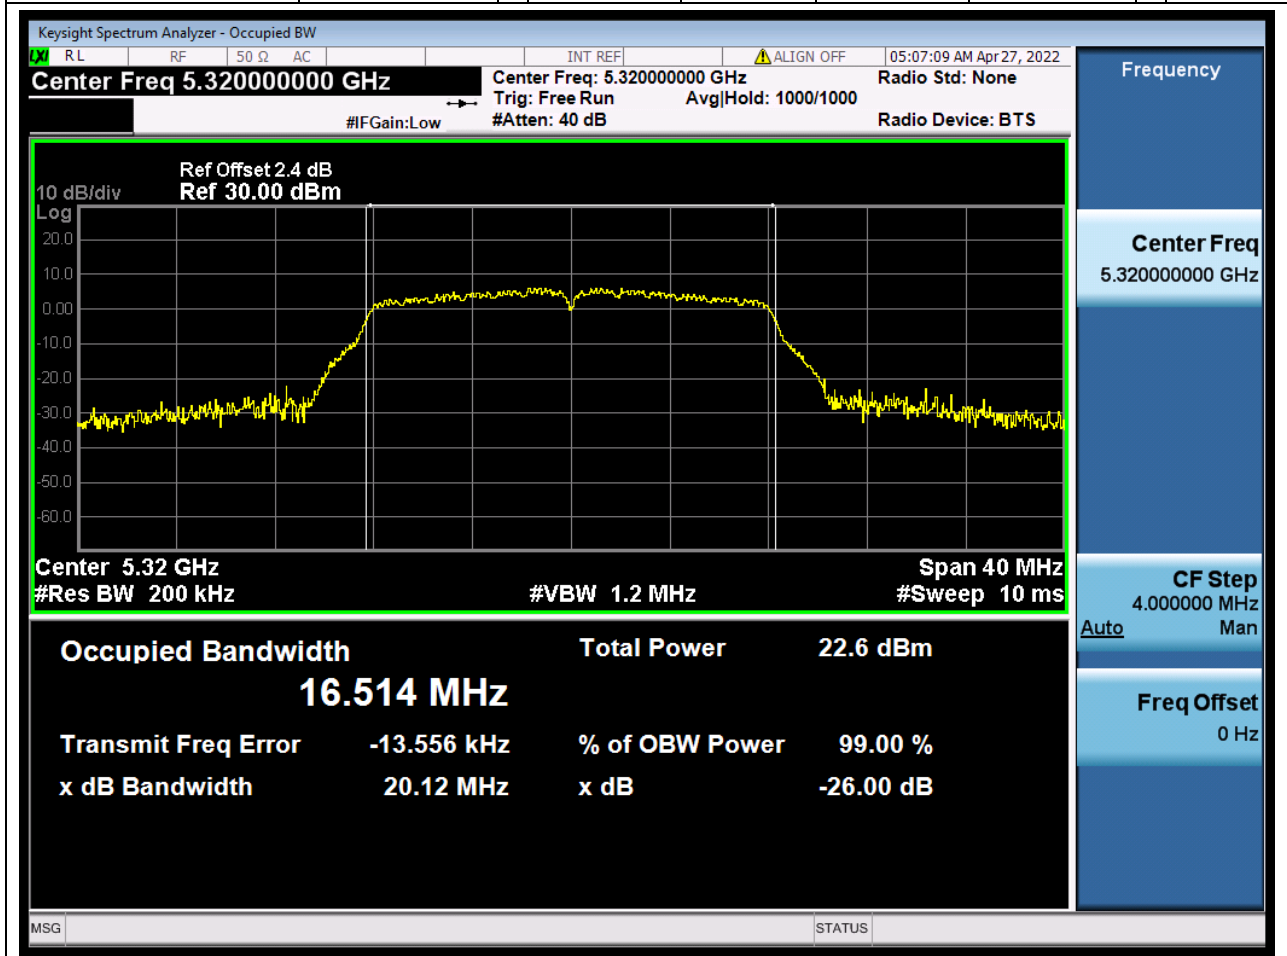

17. 802.11a_20M_U-NII-2A_H

17.1. A.2.2-99% Bandwidth(NTNV)

Center Frequency (MHz)	OBW Power (%)	RBW (MHz)	Detector	Limit (MHz)	OBW (MHz)	Verdict
5320	99	0.2	Peak	0	16.513788	Unknown