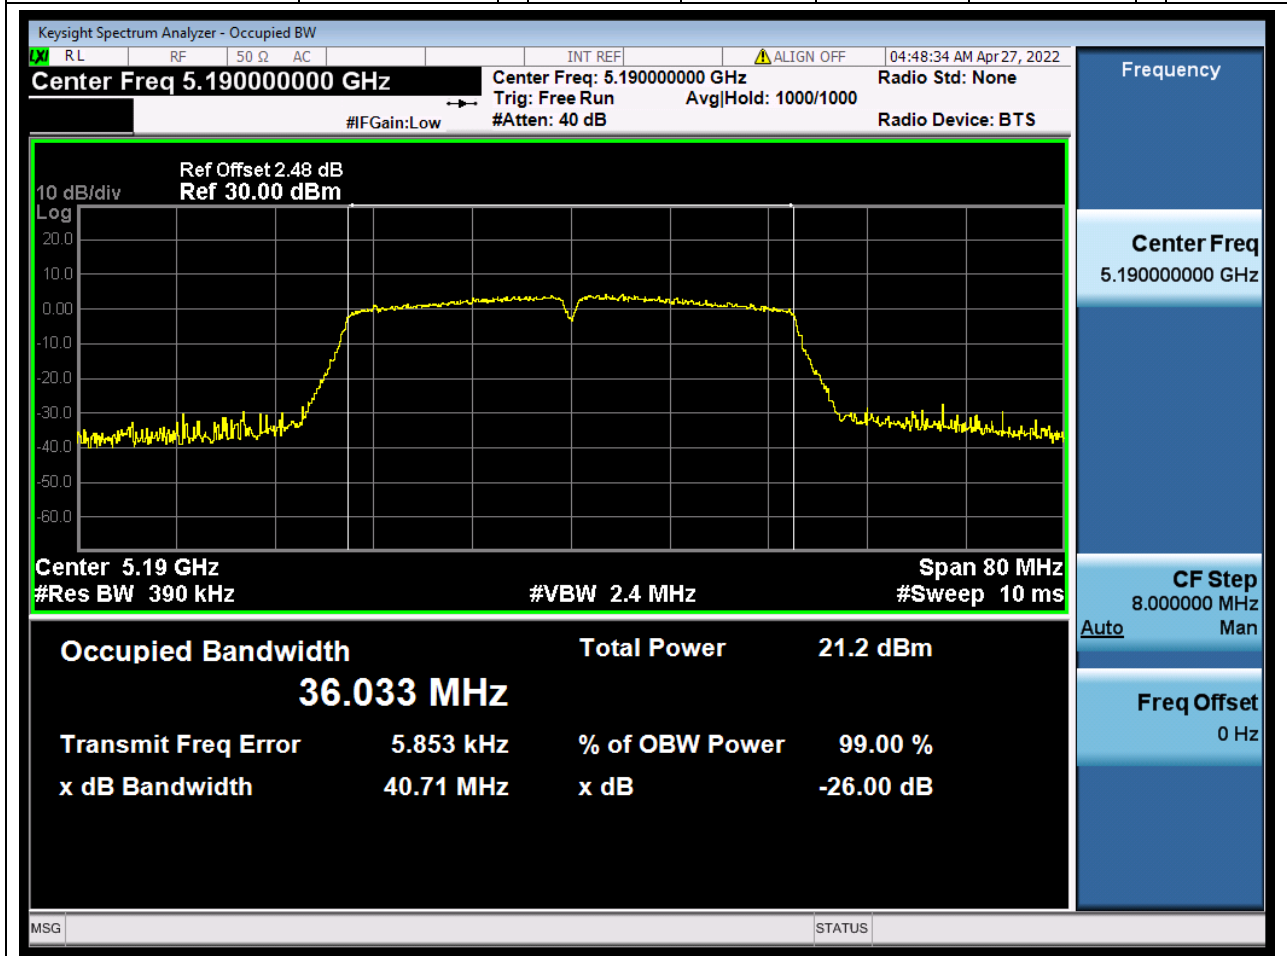

12. 802.11ac_40M_U-NII-1_L

12.1. A.2.2-99% Bandwidth(NTNV)

Center Frequency (MHz)	OBW Power (%)	RBW (MHz)	Detector	Limit (MHz)	OBW (MHz)	Verdict
5190	99	0.39	Peak	0	36.032999	Unknown