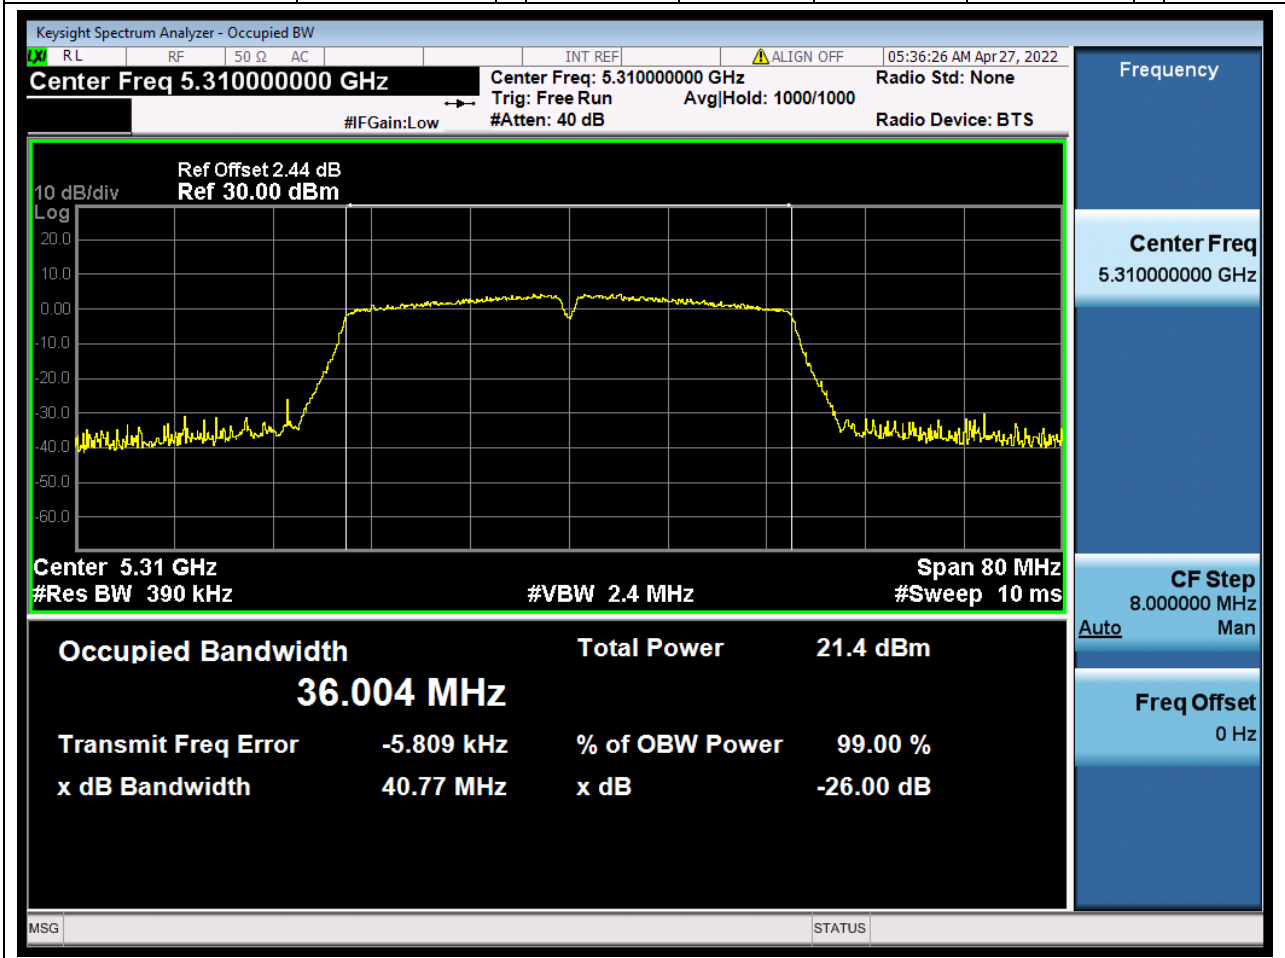

27. 802.11ac_40M_U-NII-2A_H

27.1. A.2.2-99% Bandwidth(NTNV)

Center Frequency (MHz)	OBW Power (%)	RBW (MHz)	Detector	Limit (MHz)	OBW (MHz)	Verdict
5310	99	0.39	Peak	0	36.004075	Unknown