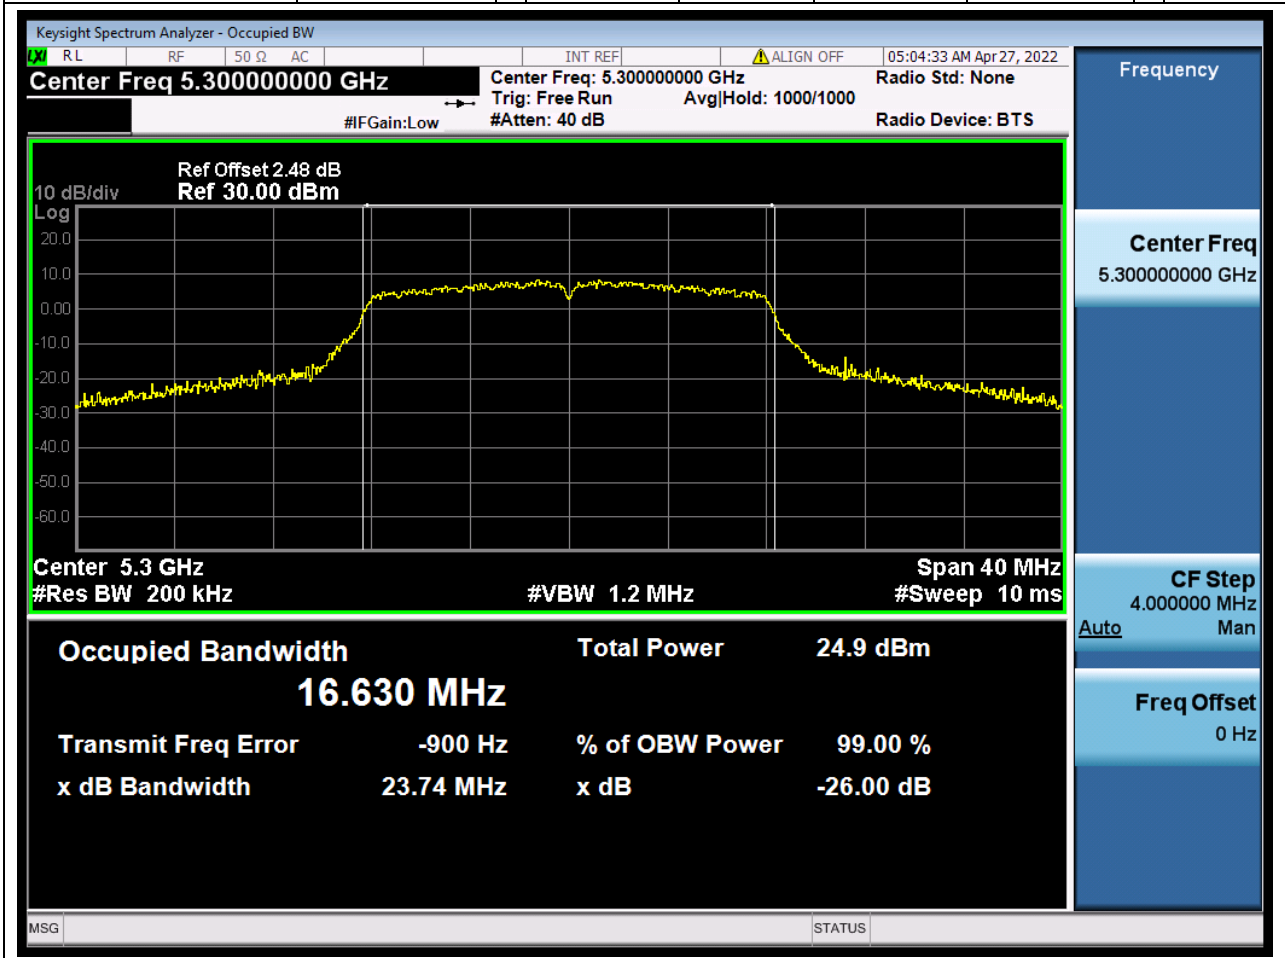

16. 802.11a_20M_U-NII-2A_M

16.1. A.2.2-99% Bandwidth(NTNV)

Center Frequency (MHz)	OBW Power (%)	RBW (MHz)	Detector	Limit (MHz)	OBW (MHz)	Verdict
5300	99	0.2	Peak	0	16.629613	Unknown