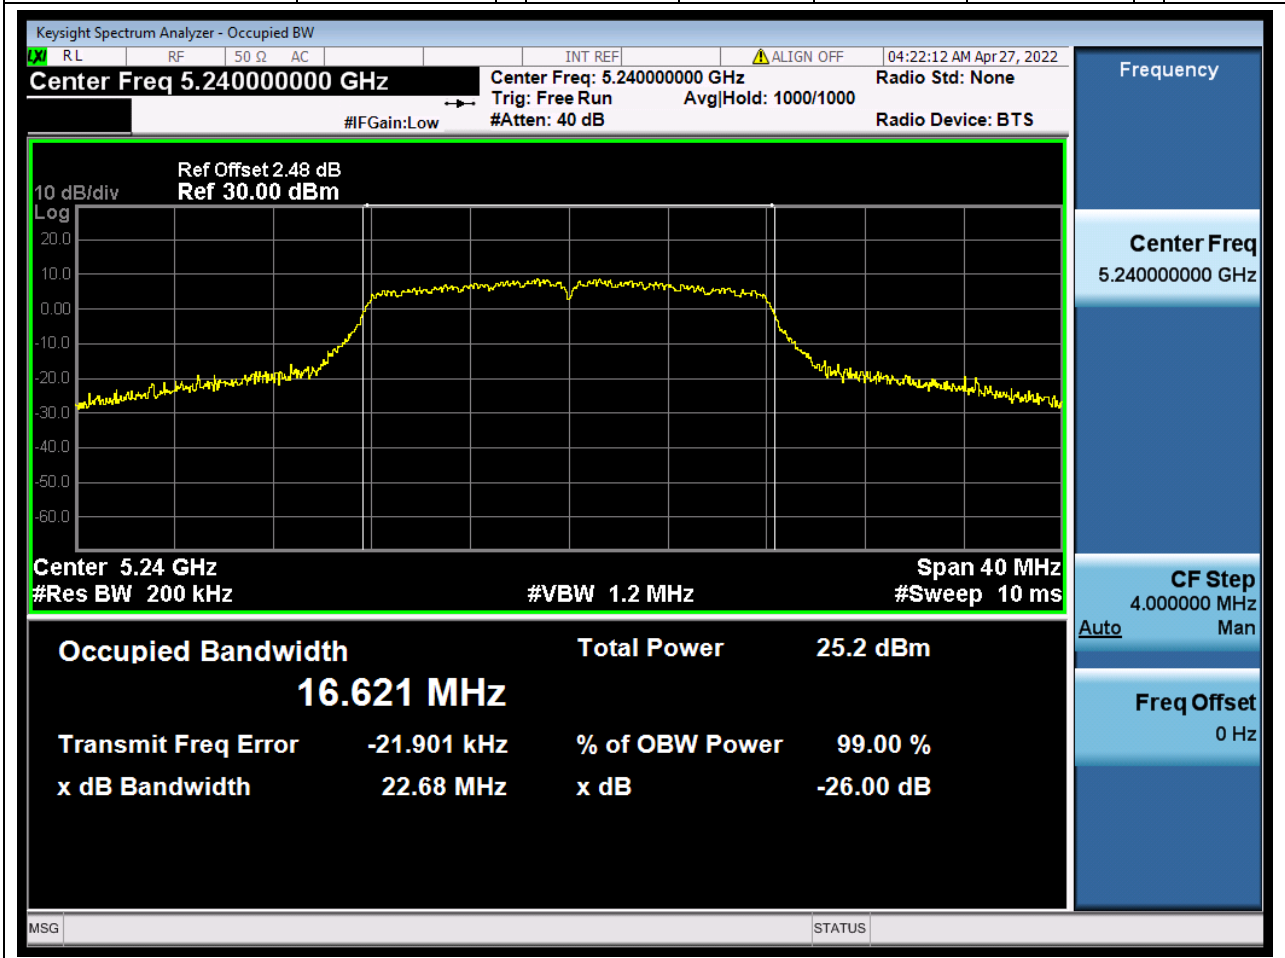

3. 802.11a_20M_U-NII-1_H

3.1. A.2.2-99% Bandwidth(NTNV)

Center Frequency (MHz)	OBW Power (%)	RBW (MHz)	Detector	Limit (MHz)	OBW (MHz)	Verdict
5240	99	0.2	Peak	0	16.621343	Unknown