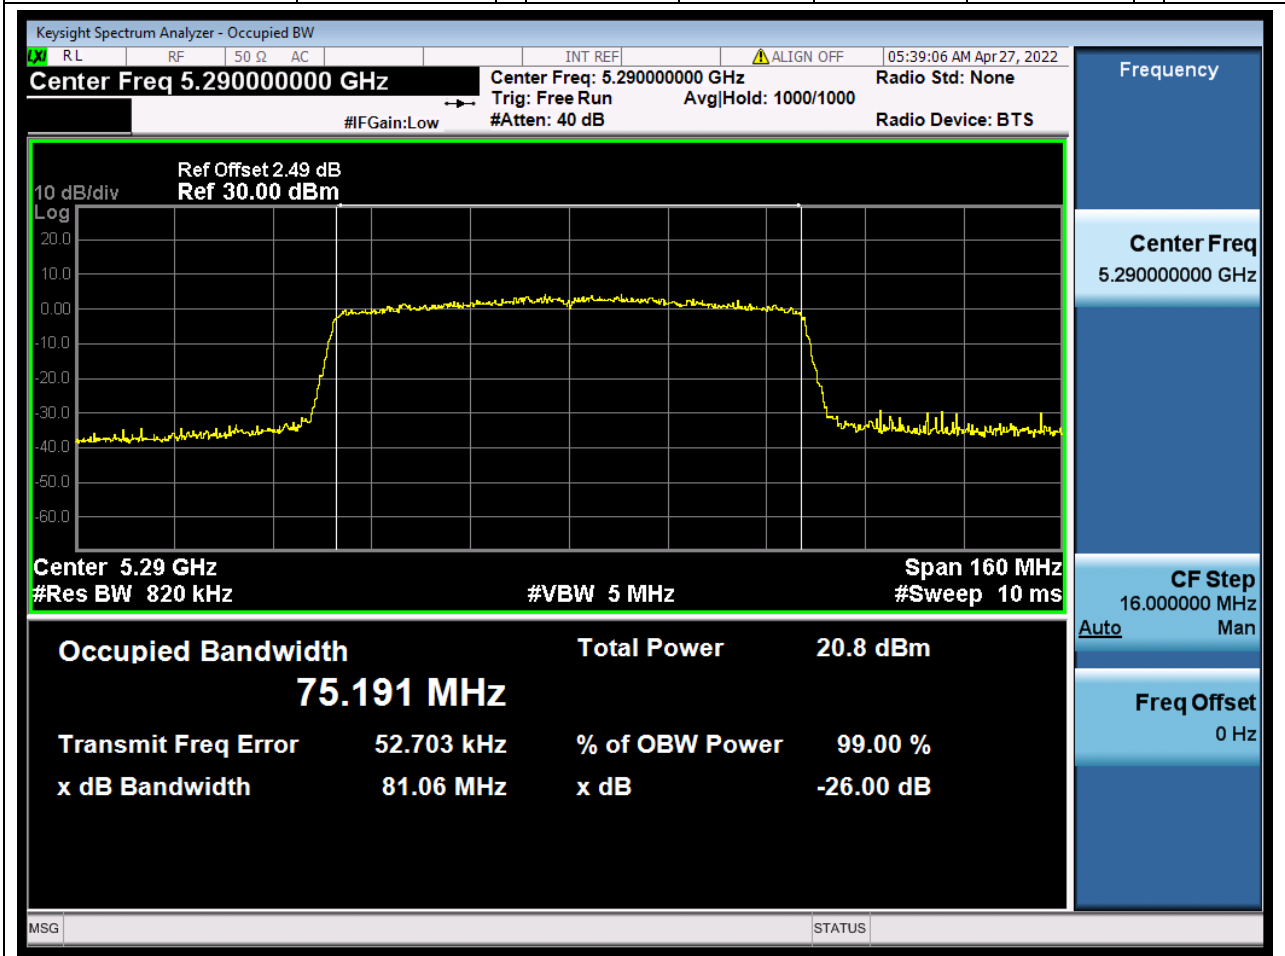

28. 802.11ac_80M_U-NII-2A_M

28.1. A.2.2-99% Bandwidth(NTNV)

Center Frequency (MHz)	OBW Power (%)	RBW (MHz)	Detector	Limit (MHz)	OBW (MHz)	Verdict
5290	99	0.82	Peak	0	75.191369	Unknown