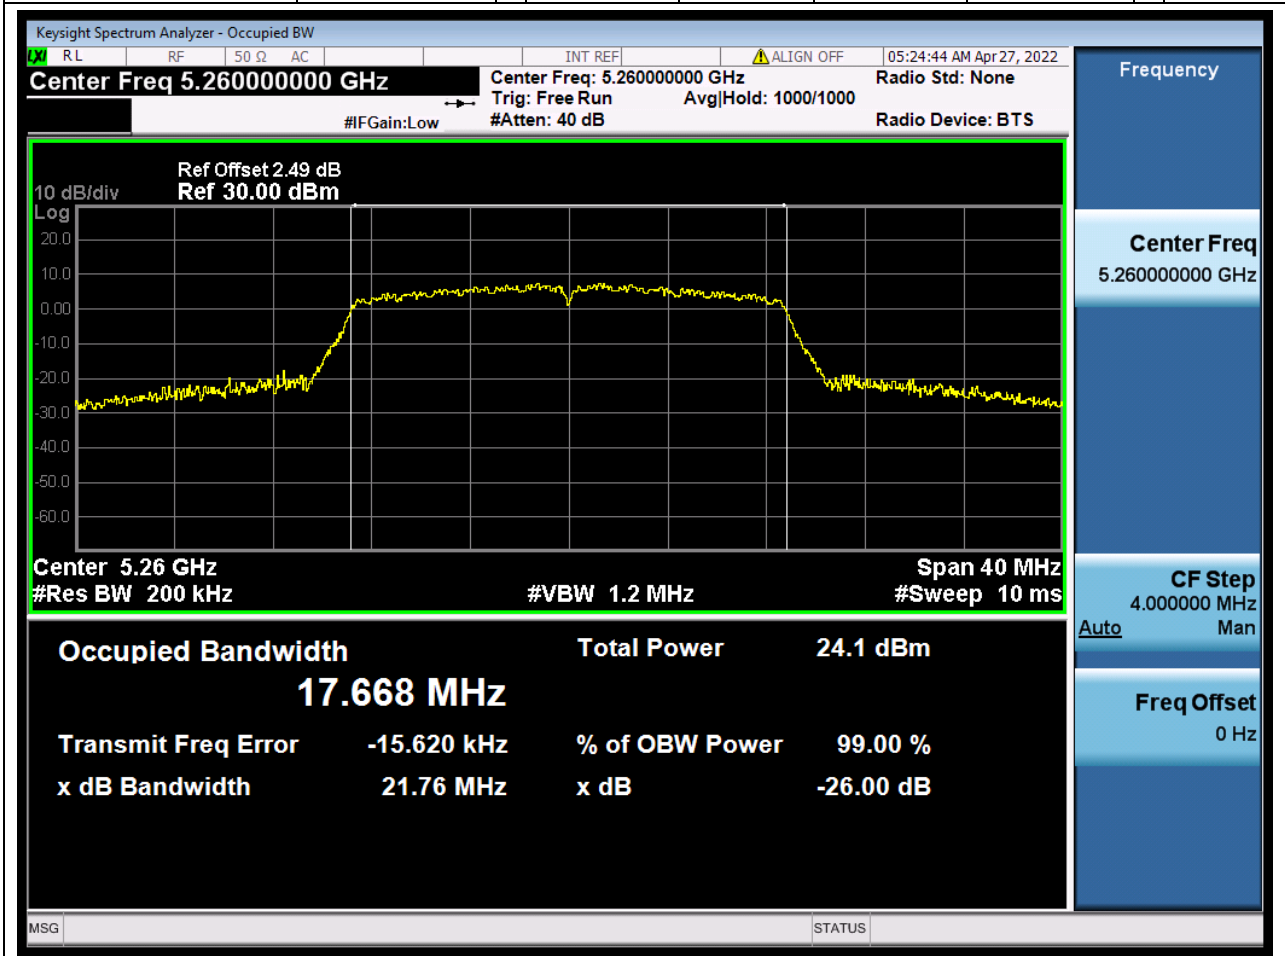

23. 802.11ac_20M_U-NII-2A_L

23.1. A.2.2-99% Bandwidth(NTNV)

Center Frequency (MHz)	OBW Power (%)	RBW (MHz)	Detector	Limit (MHz)	OBW (MHz)	Verdict
5260	99	0.2	Peak	0	17.668458	Unknown