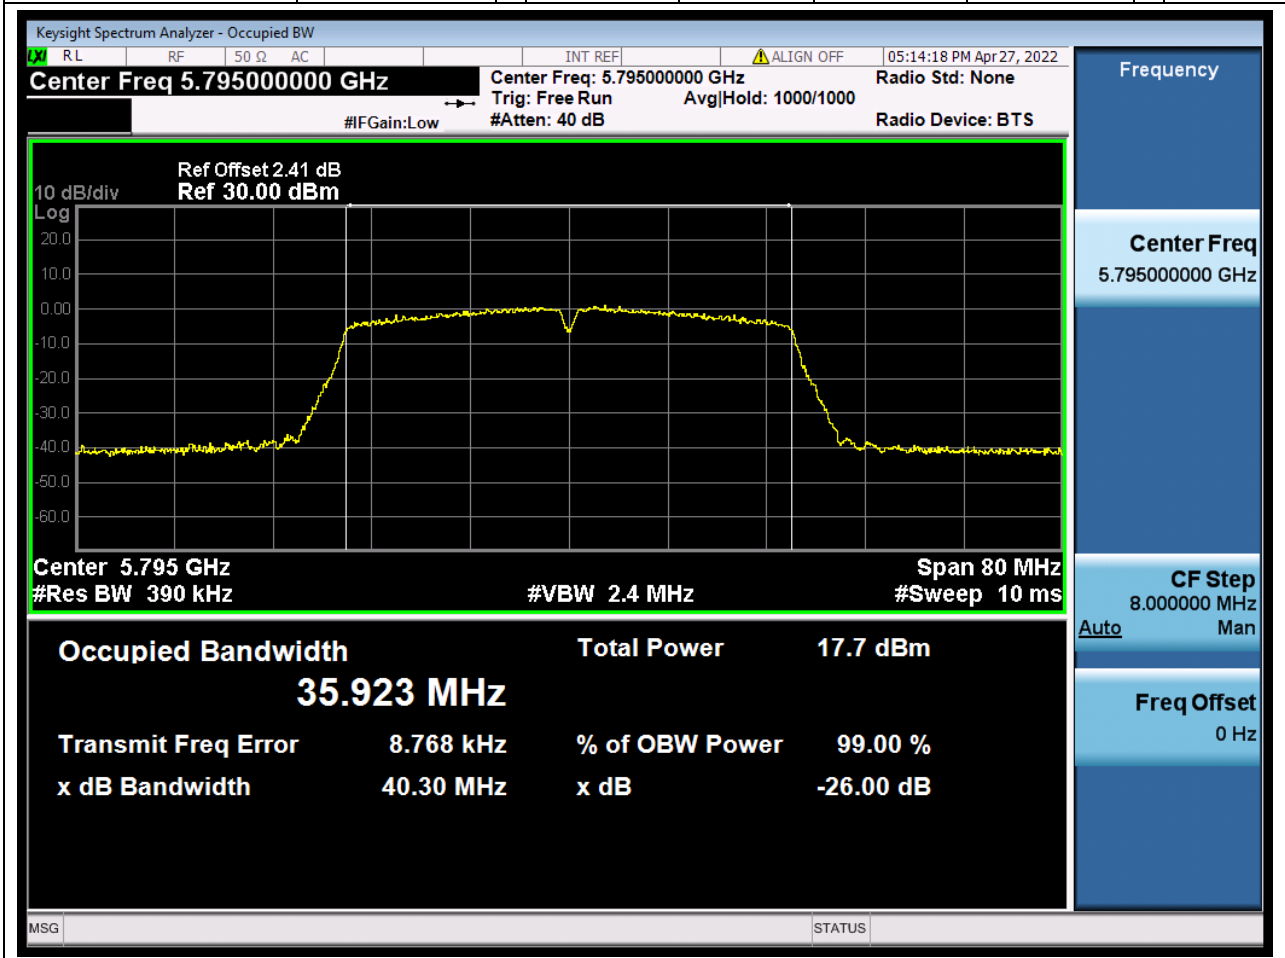

53. 802.11n_40M_U-NII-3_H

53.1. A.2.2-99% Bandwidth(NTNV)

Center Frequency (MHz)	OBW Power (%)	RBW (MHz)	Detector	Limit (MHz)	OBW (MHz)	Verdict
5795	99	0.39	Peak	0	35.922635	Unknown