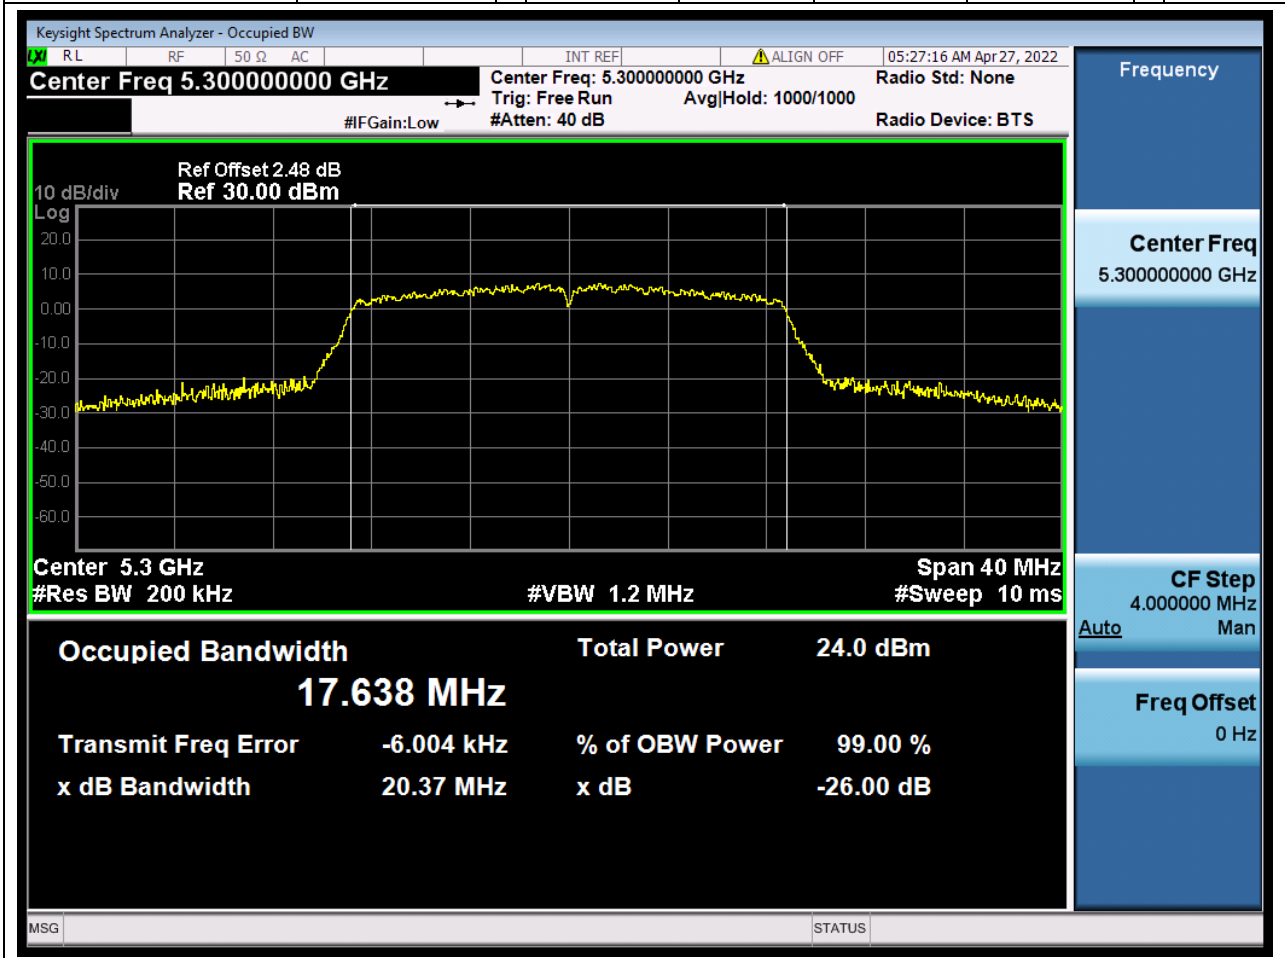

24. 802.11ac_20M_U-NII-2A_M

24.1. A.2.2-99% Bandwidth(NTNV)

Center Frequency (MHz)	OBW Power (%)	RBW (MHz)	Detector	Limit (MHz)	OBW (MHz)	Verdict
5300	99	0.2	Peak	0	17.638348	Unknown