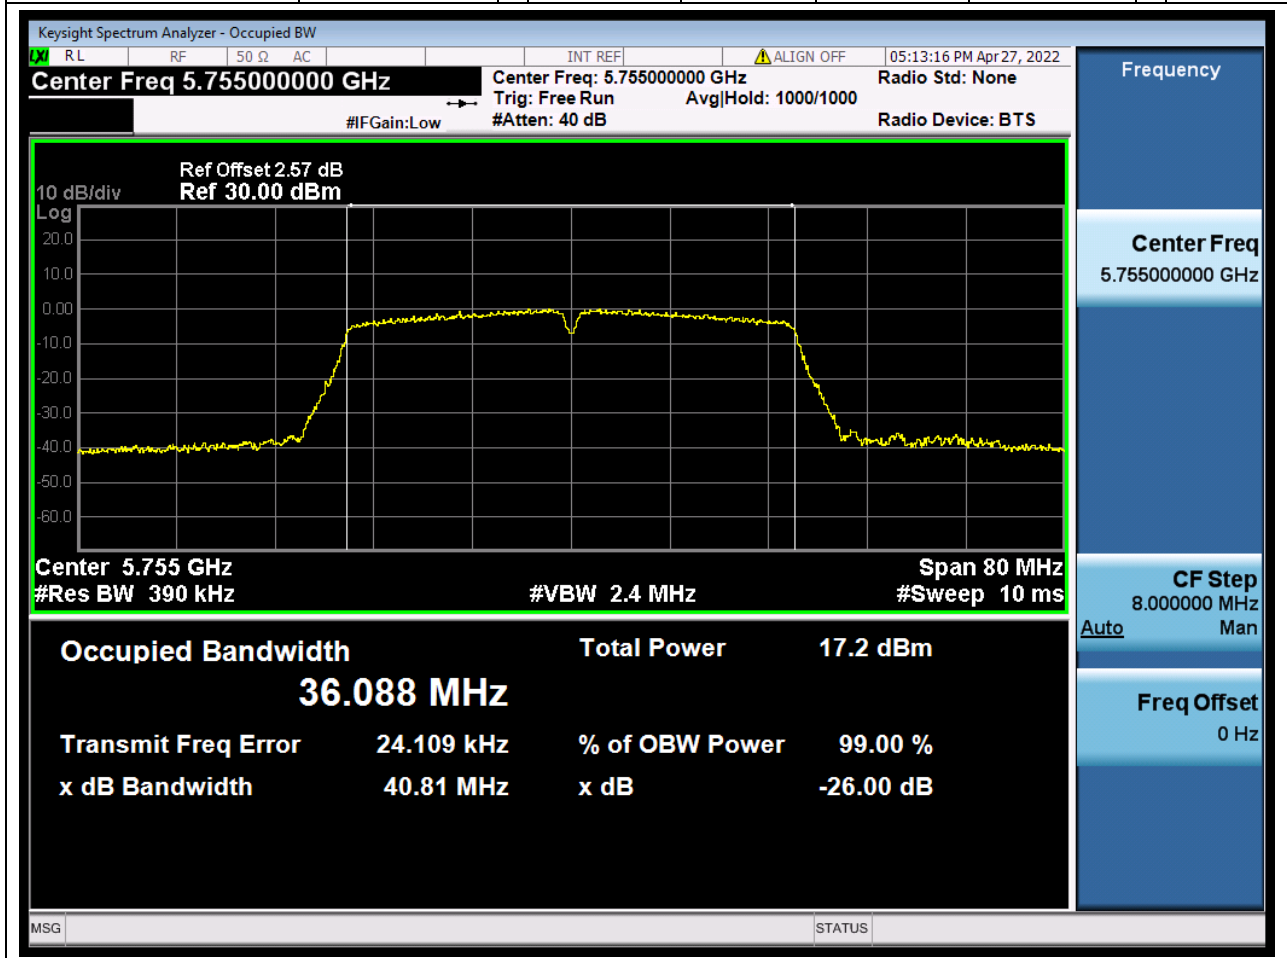

52. 802.11n_40M_U-NII-3_L

52.1. A.2.2-99% Bandwidth(NTNV)

Center Frequency (MHz)	OBW Power (%)	RBW (MHz)	Detector	Limit (MHz)	OBW (MHz)	Verdict
5755	99	0.39	Peak	0	36.087639	Unknown