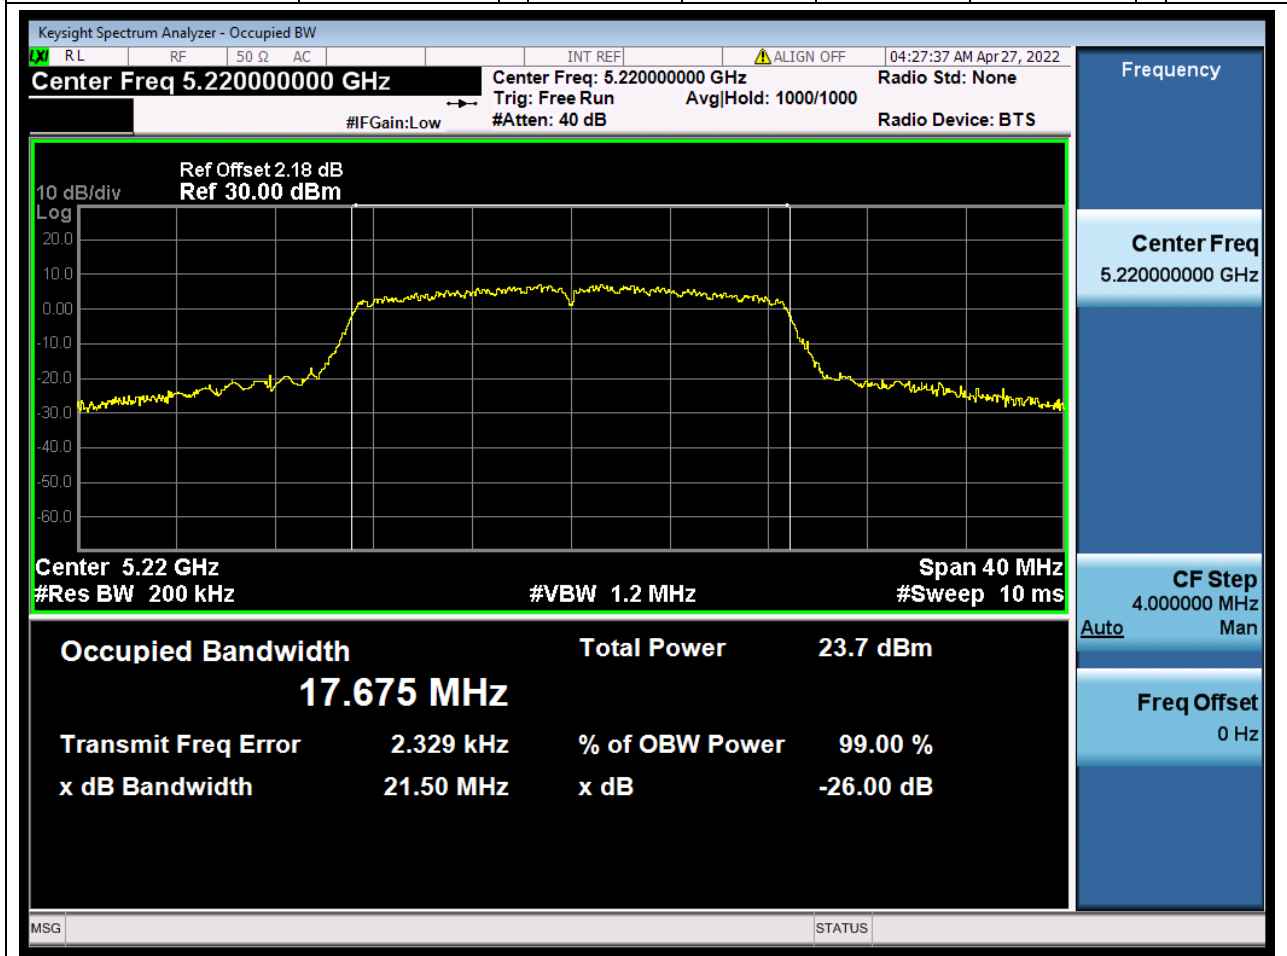

5. 802.11n_20M_U-NII-1_M

5.1. A.2.2-99% Bandwidth(NTNV)

Center Frequency (MHz)	OBW Power (%)	RBW (MHz)	Detector	Limit (MHz)	OBW (MHz)	Verdict
5220	99	0.2	Peak	0	17.675114	Unknown