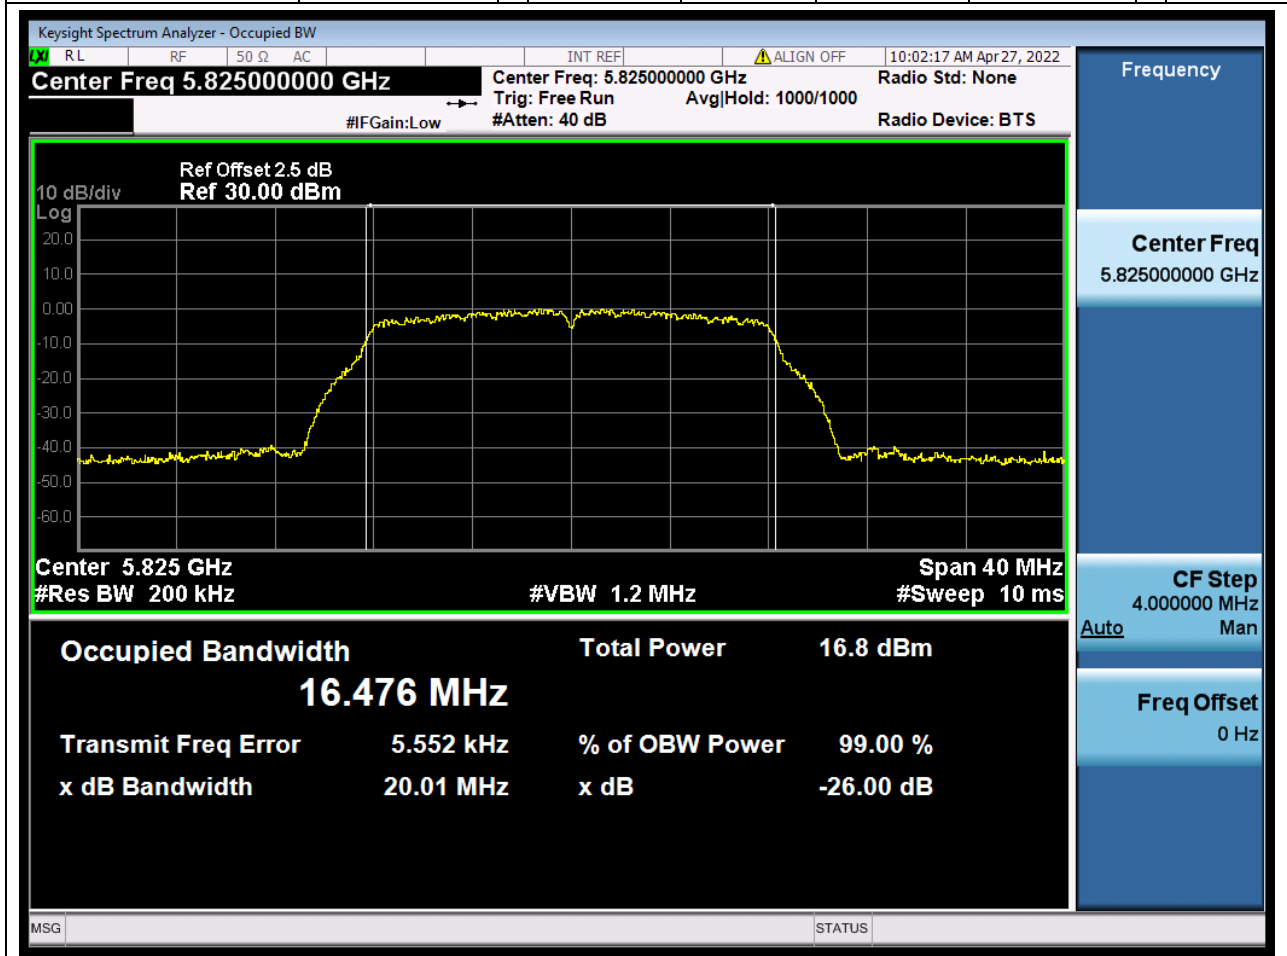

48. 802.11a_20M_U-NII-3_H

48.1. A.2.2-99% Bandwidth(NTNV)

Center Frequency (MHz)	OBW Power (%)	RBW (MHz)	Detector	Limit (MHz)	OBW (MHz)	Verdict
5825	99	0.2	Peak	0	16.475584	Unknown