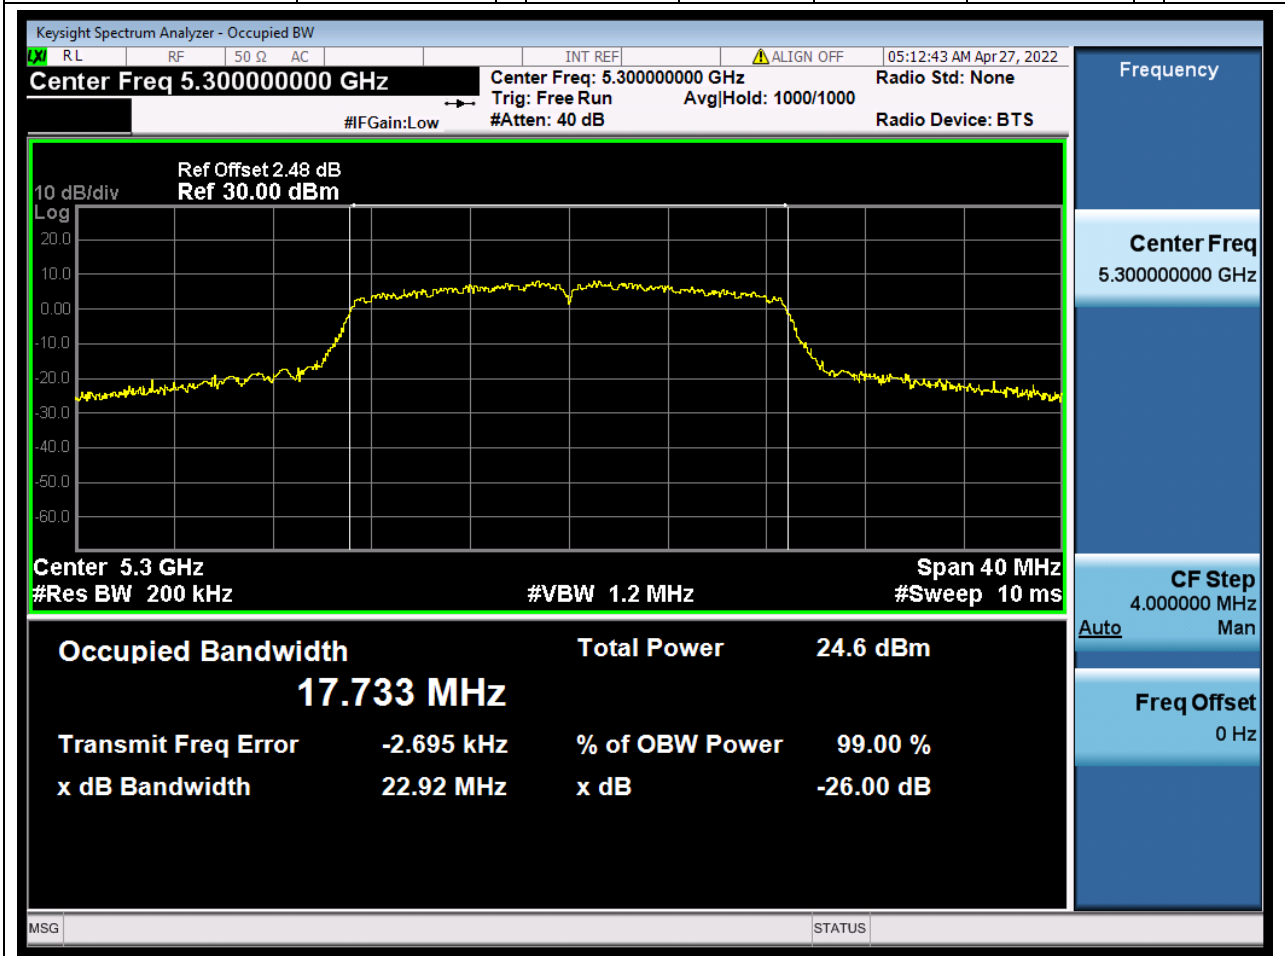

19. 802.11n_20M_U-NII-2A_M

19.1. A.2.2-99% Bandwidth(NTNV)

Center Frequency (MHz)	OBW Power (%)	RBW (MHz)	Detector	Limit (MHz)	OBW (MHz)	Verdict
5300	99	0.2	Peak	0	17.733313	Unknown