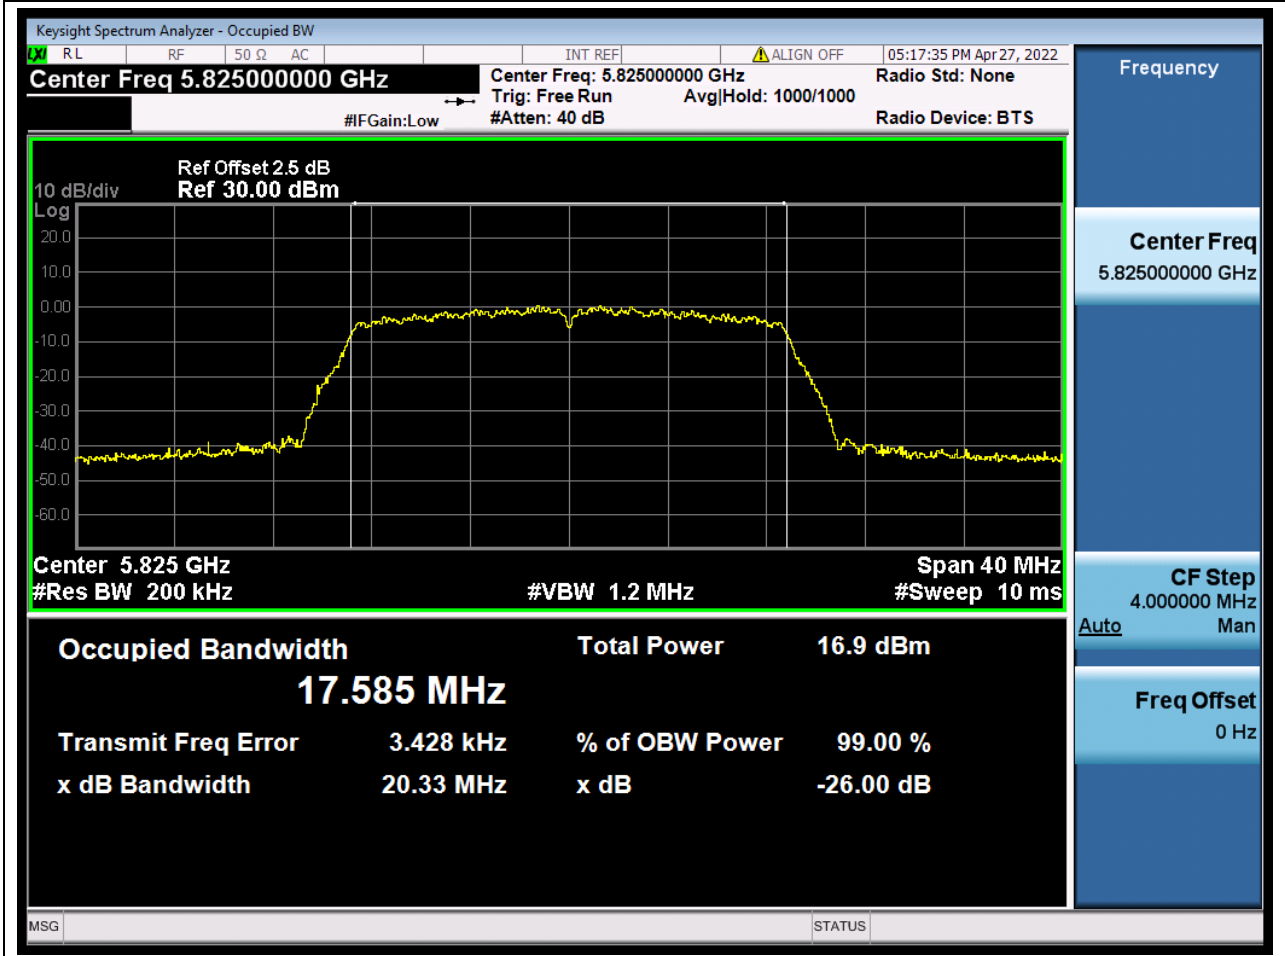

56. 802.11ac_20M_U-NII-3_H

56.1. A.2.2-99% Bandwidth(NTNV)

Center Frequency (MHz)	OBW Power (%)	RBW (MHz)	Detector	Limit (MHz)	OBW (MHz)	Verdict
5825	99	0.2	Peak	0	17.584706	Unknown