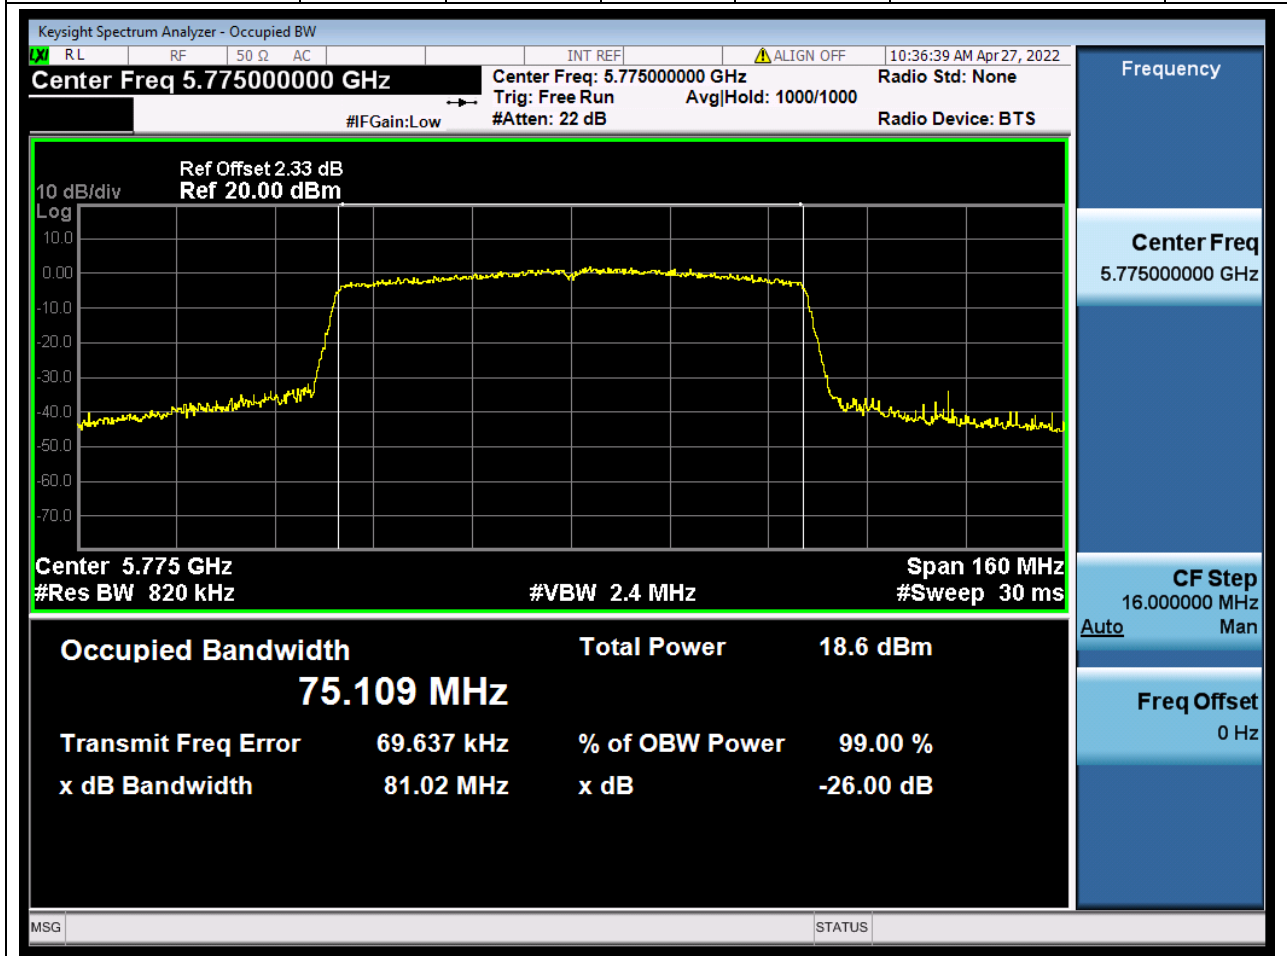

59. 802.11ac_80M_U-NII-3_M

59.1. A.2-26dB Bandwidth(NTNV)

Center Frequency (MHz)	XdB Down	RBW (MHz)	Detector	Limit (MHz)	XdB BandWidth (MHz)	Verdict
5775	26	0.82	Peak	0	81.022099	Unknow