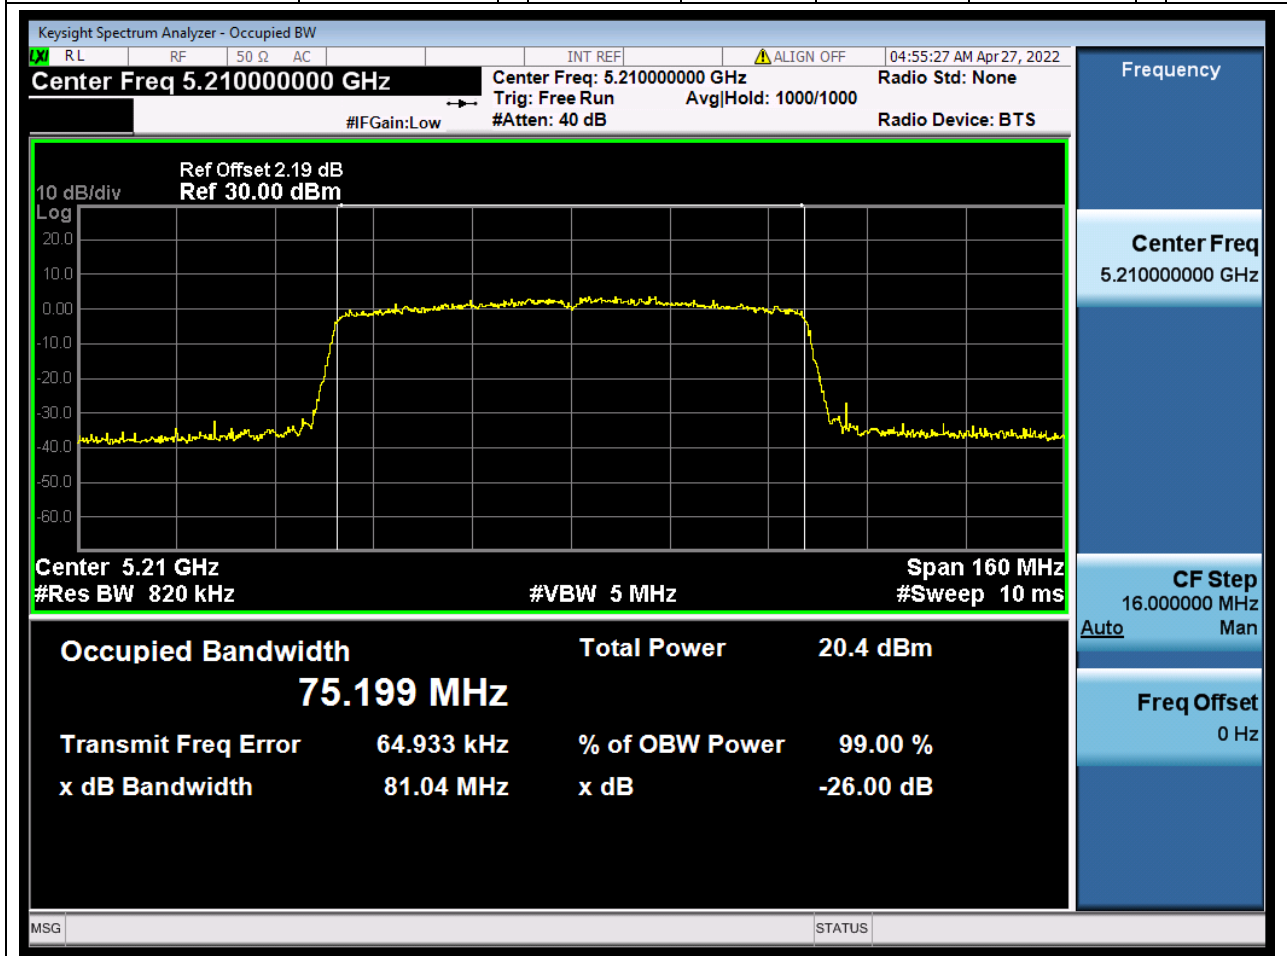

14. 802.11ac_80M_U-NII-1_M

14.1. A.2.2-99% Bandwidth(NTNV)

Center Frequency (MHz)	OBW Power (%)	RBW (MHz)	Detector	Limit (MHz)	OBW (MHz)	Verdict
5210	99	0.82	Peak	0	75.199022	Unknown