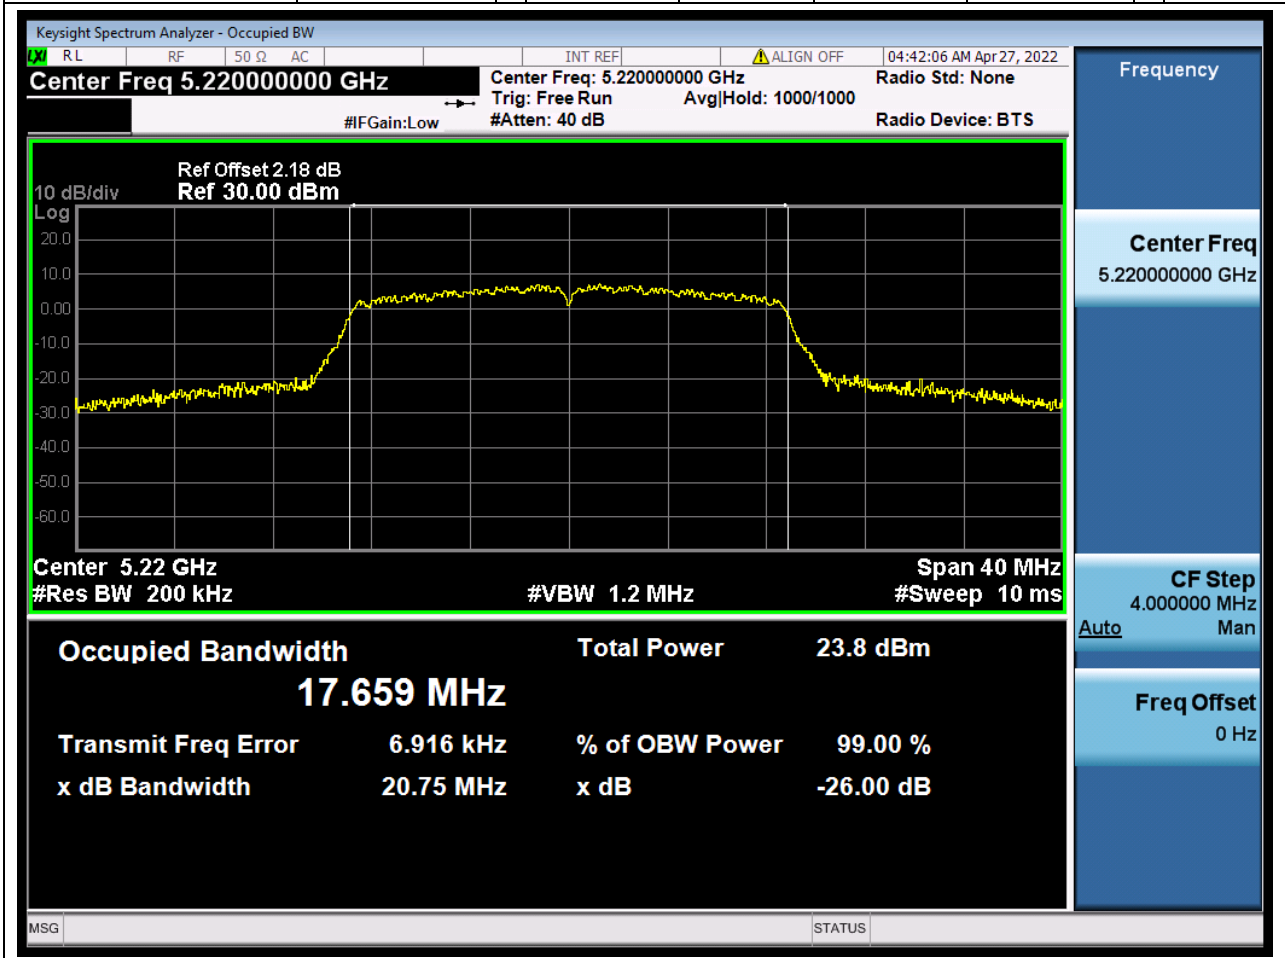

10. 802.11ac_20M_U-NII-1_M

10.1. A.2.2-99% Bandwidth(NTNV)

Center Frequency (MHz)	OBW Power (%)	RBW (MHz)	Detector	Limit (MHz)	OBW (MHz)	Verdict
5220	99	0.2	Peak	0	17.658933	Unknown