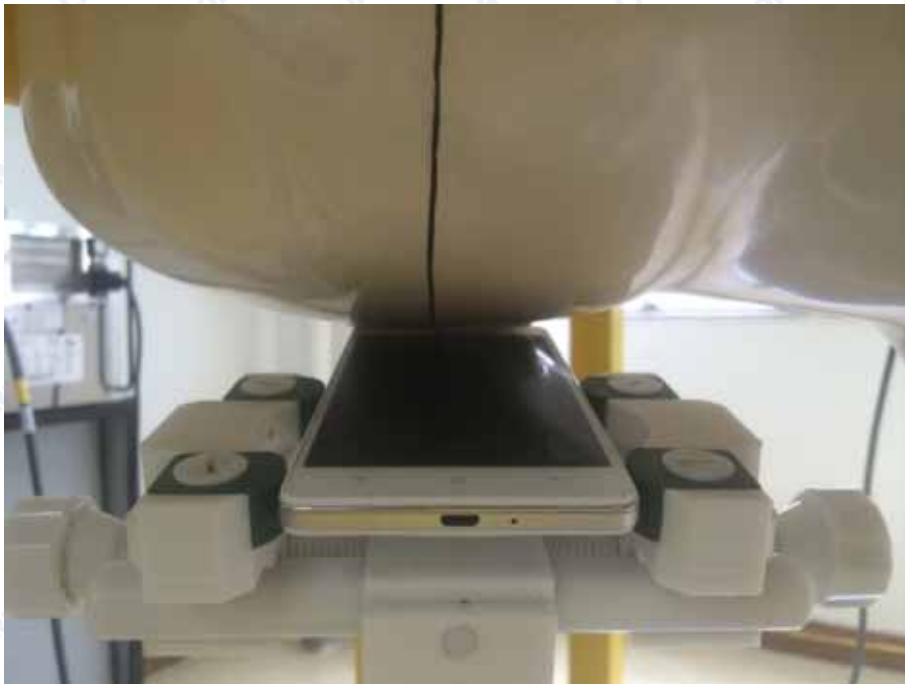

1. EUT Right Head Touch Cheek Position

2. EUT Right Head Tilt15 Position

### 3 EUT Left Head Touch Cheek Position

### 4 EUT Left Head Tilt15 Position

5 Back Side Position

6 Front Side Position

7. Edge A

8. Edge B

9. Edge C

10. Edge D

Liquid Level Photo Head Liquid

Liquid depth: 15.1cm

Liquid Level Photo Body Liquid

Liquid depth :15.5cm