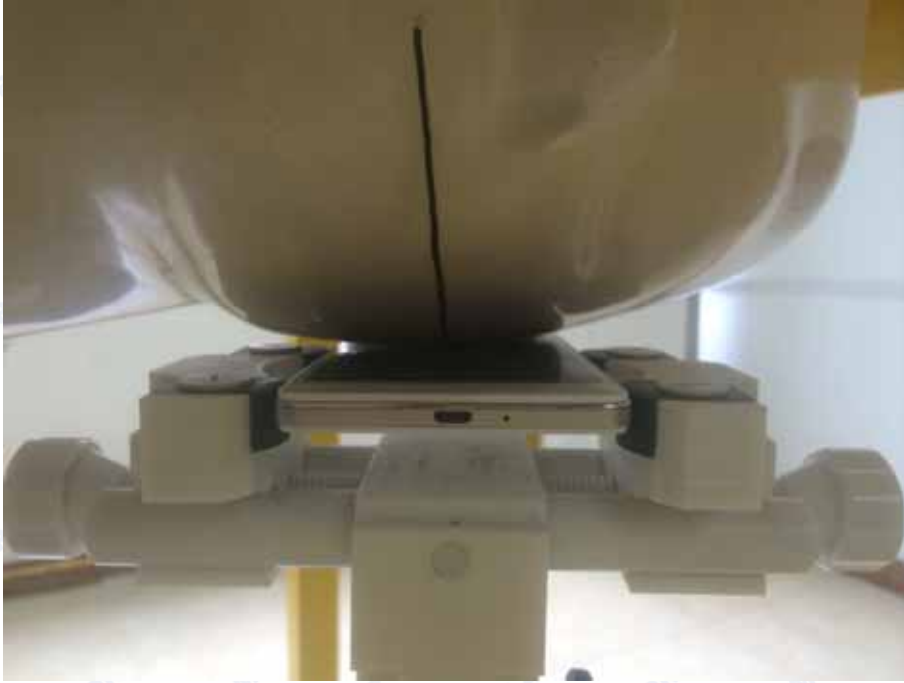

1. EUT Right Head Touch Cheek Position

2. EUT Right Head Tilt15 Position

### 3 EUT Left Head Touch Cheek Position

### 4 EUT Left Head Tilt15 Position

5 Back Side Position

6 Front Side Position

7. Edge A

8. Edge B

9. Edge C

10. Edge D

Liquid Level Photo Head Liquid

Liquid depth: 15.1cm

Liquid Level Photo Body Liquid

Liquid depth :15.5cm