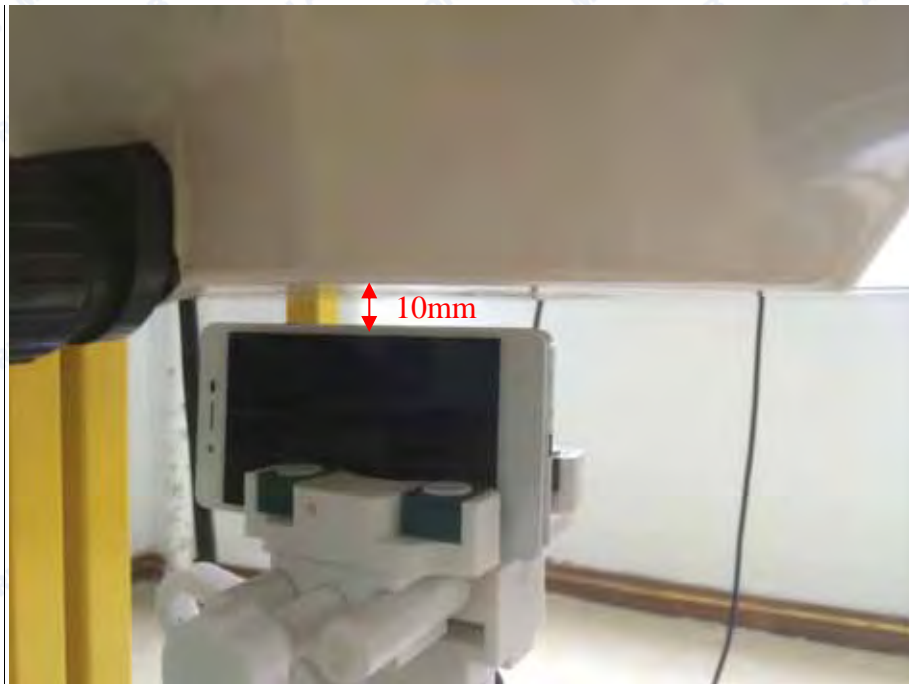

### 4 EUT Left Head Tilt15 Position

5 Back Side Position

6 Front Side Position

7. Edge A

8. Edge B

9. Edge C

10. Edge D

Liquid Level Photo Head Liquid

Liquid depth: 15.1cm

Liquid Level Photo Body Liquid

Liquid depth :15.5cm