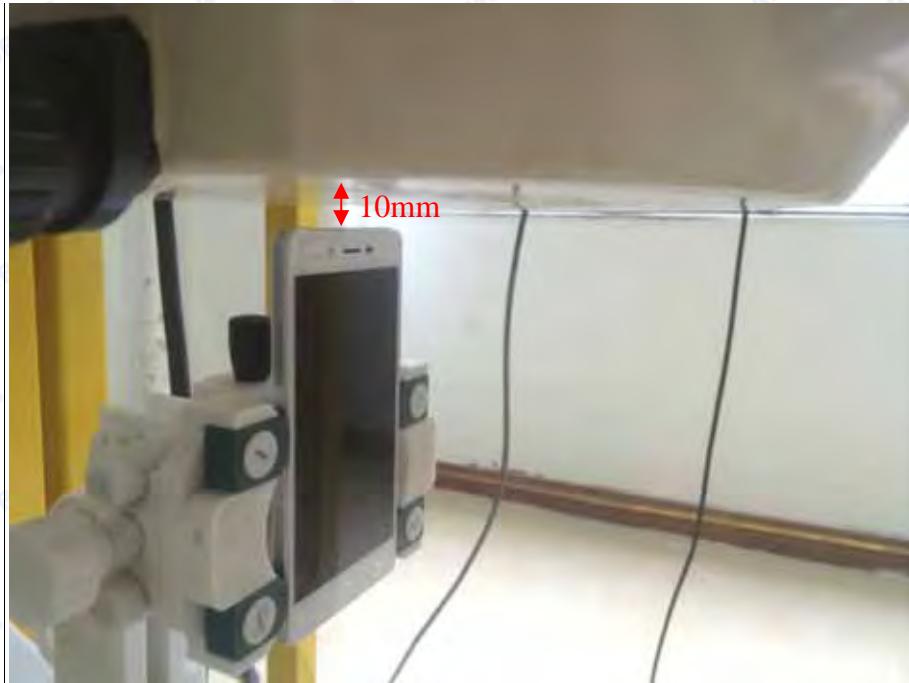

### 4 EUT Left Head Tilt15 Position

5 Back Side Position

6 Front Side Position

7. Edge A

8. Edge B

9. Edge C

10. Edge D

Liquid Level Photo Head Liquid

Liquid depth: 15.1cm

Liquid Level Photo Body Liquid

Liquid depth :15.5cm