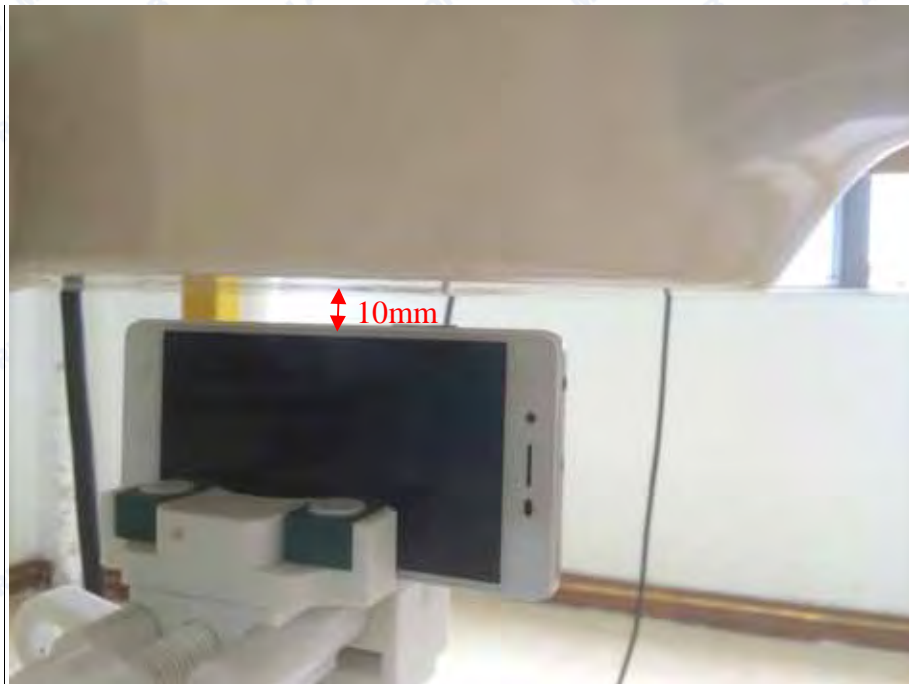

### 4 EUT Left Head Tilt15 Position

5 Back Side Position

6 Front Side Position

7. Edge A

8. Edge B

9. Edge C

10. Edge D

Liquid Level Photo Head Liquid

Liquid depth: 15.1cm

Liquid Level Photo Body Liquid

Liquid depth :15.5cm