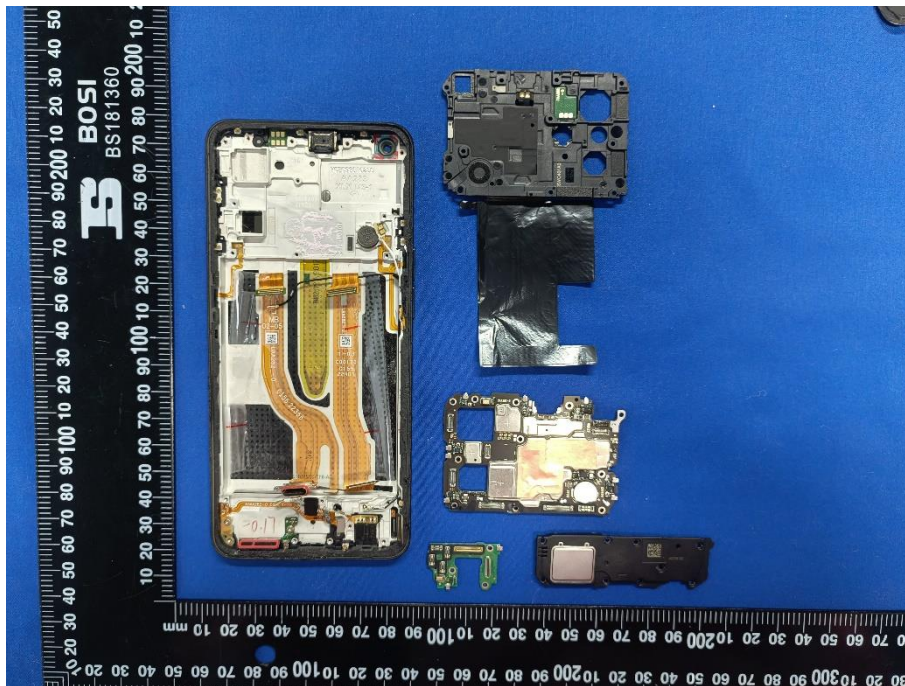

# EUT INTERNAL PHOTOS

EUT UNCOVER VIEW

EUT UNCOVER VIEW

EUT UNCOVER VIEW

MAIN BOARD TOP VIEW (WITH SHIELDING)

MAIN BOARD REAR VIEW (WITH SHIELDING)

MAIN BOARD TOP VIEW (WITHOUT SHIELDING)

MAIN BOARD REAR VIEW (WITHOUT SHIELDING)

SECONDARY BOARD 1 TOP VIEW

SECONDARY BOARD 1 REAR VIEW

Battery Photo (FRONT)

Battery Photo (REAR)