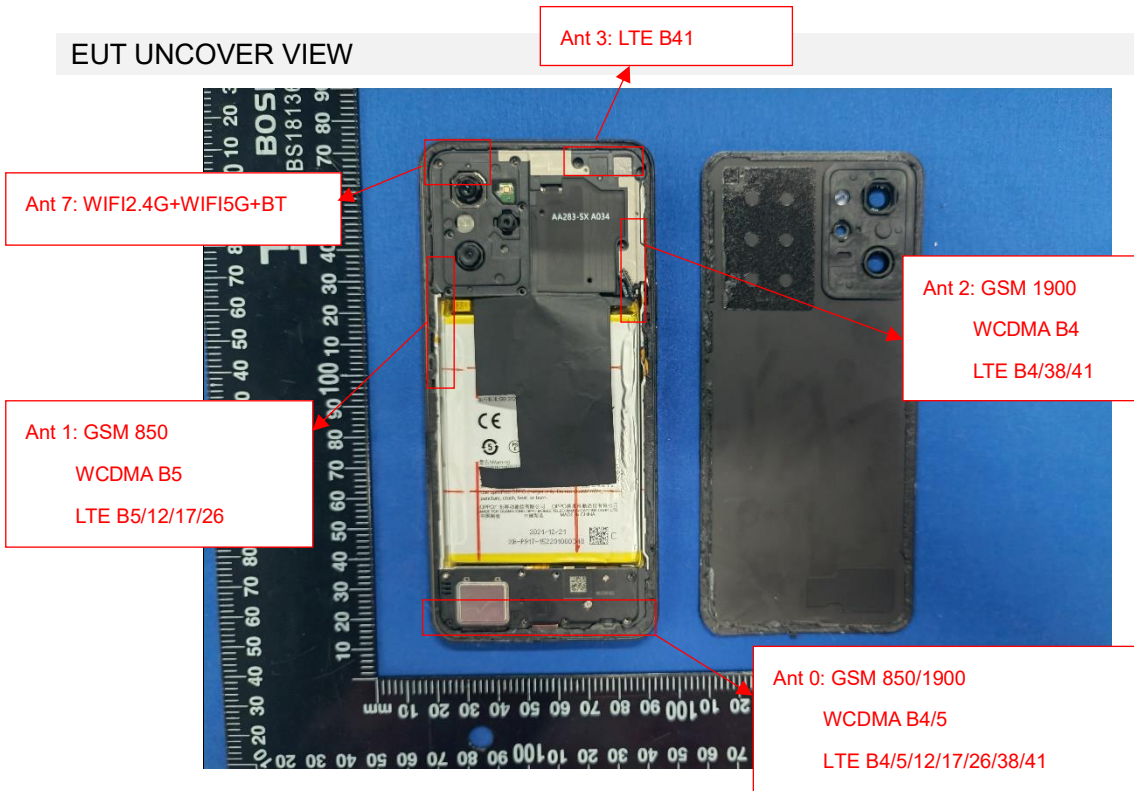

# EUT INTERNAL PHOTOS

EUT UNCOVER VIEW

EUT UNCOVER VIEW

EUT UNCOVER VIEW

MAIN BOARD TOP VIEW (WITH SHIELDING)

MAIN BOARD REAR VIEW (WITH SHIELDING)

MAIN BOARD TOP VIEW (WITHOUT SHIELDING)

MAIN BOARD REAR VIEW (WITHOUT SHIELDING)

SECONDARY BOARD 1 TOP VIEW

SECONDARY BOARD 1 REAR VIEW

Battery Photo (FRONT)

Battery Photo (REAR)