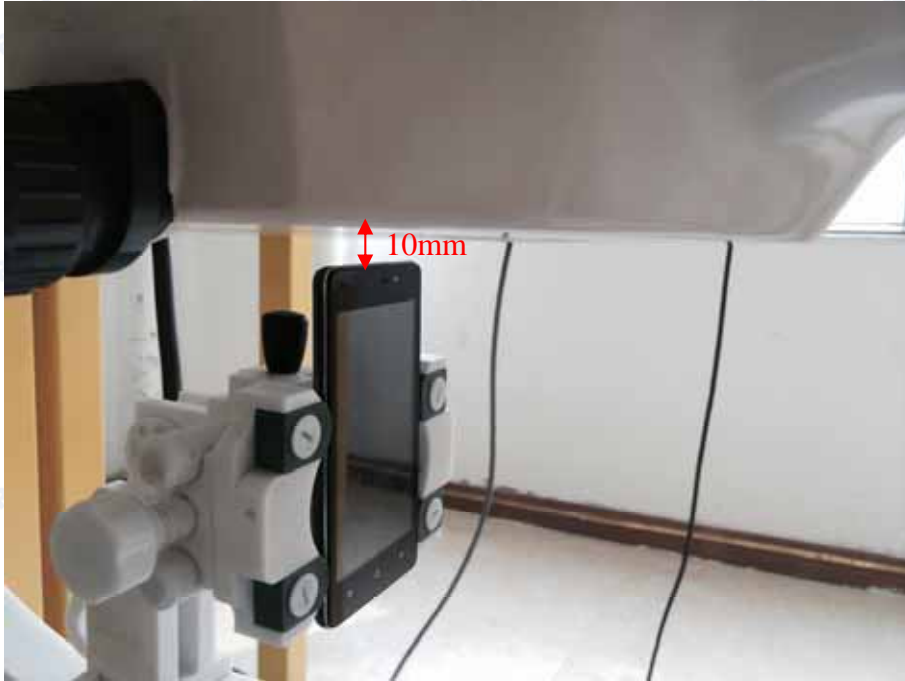

1. EUT Right Head Touch Cheek Position

2. EUT Right Head Tilt15 Position

3 EUT Left Head Touch Cheek Position

4 EUT Left Head Tilt15 Position

5 Back Side Position

6 Front Side Position

7. Edge A

8. Edge B

9. Edge C

10. Edge D

Liquid Level Photo Head Liquid

Liquid depth: 15.1cm

Liquid Level Photo Body Liquid

Liquid depth :15.5cm