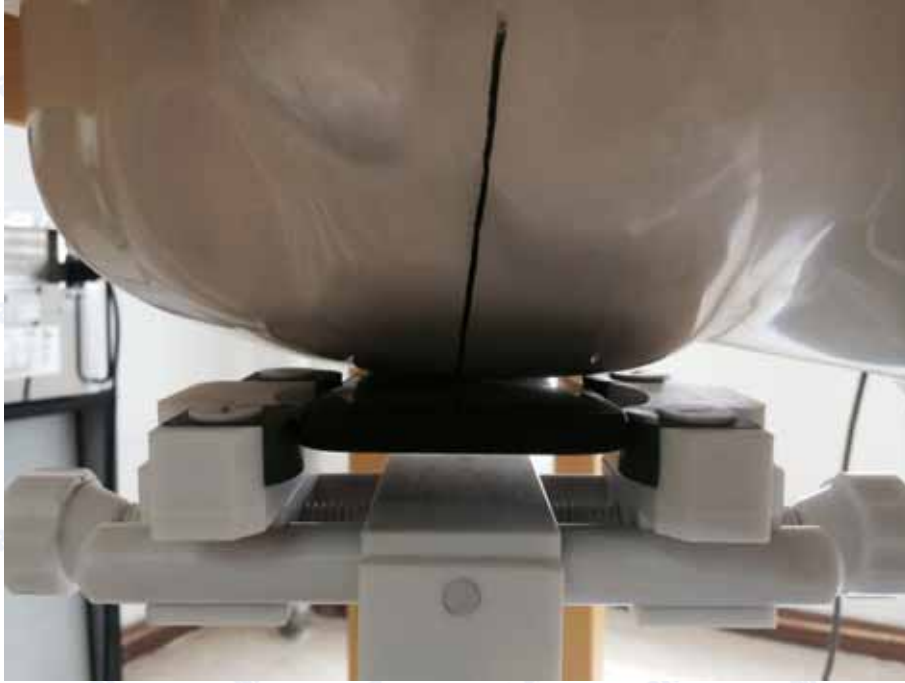

1. EUT Right Head Touch Cheek Position

2. EUT Right Head Tilt15 Position

3 EUT Left Head Touch Cheek Position

4 EUT Left Head Tilt15 Position

5 Back Side Position

6 Front Side Position

7. Edge A

8. Edge B

9. Edge C

10. Edge D

Liquid Level Photo Head Liquid

Liquid depth: 15.1cm

Liquid Level Photo Body Liquid

Liquid depth :15.5cm