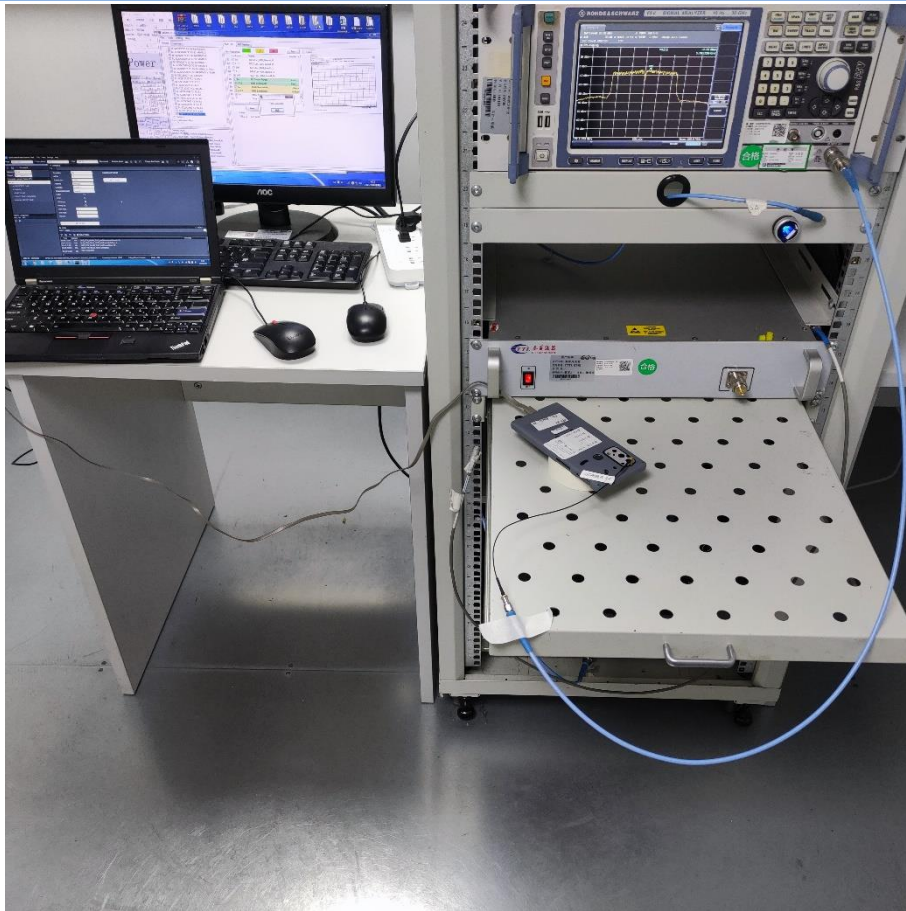

TEST SETUP PHOTOS

1 Radiated Test Photo

Below 30MHz-BT/WIFI

30MHz-1GHz-BT/WIFI

Close-up-BT/WIFI

Above 1GHz-BT/WIFI

Close-up-BT/WIFI

30MHz-1GHz-RF

Above 1GHz-RF

Close-up-RF

2 Conducted Test Photo

Conducted Test-BT3.0

Conducted Test-BLE

Conducted Test-WIFI

DFS Test

Conducted Test-RF