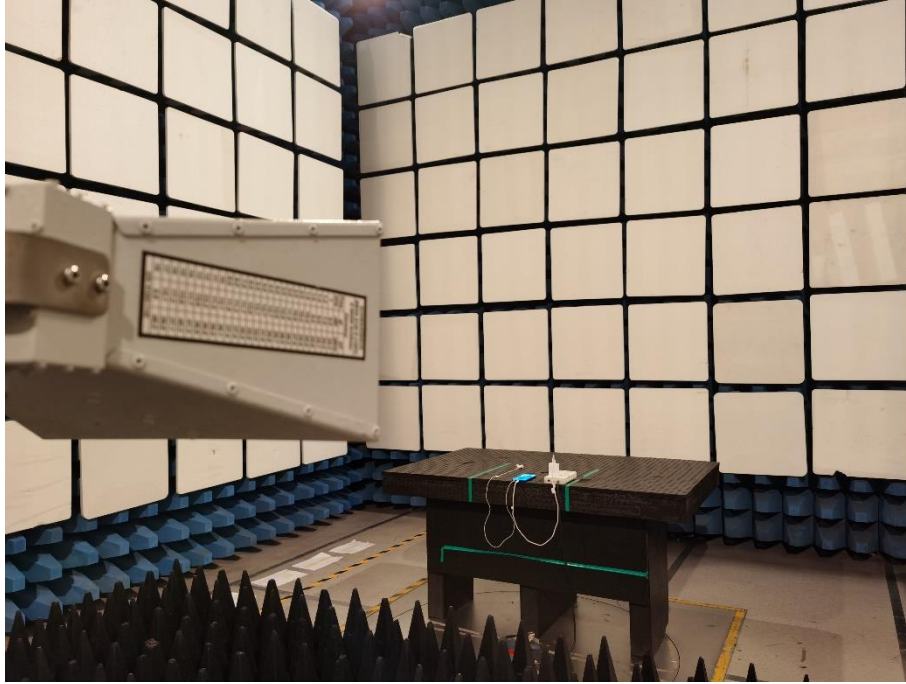

TEST SETUP PHOTOS

1 Radiated Test Photo

Below 30MHz-BT/WIFI

30MHz-1GHz-BT/WIFI

Close-up-BT/WIFI

Above 1GHz-BT/WIFI

Close-up-BT/WIFI

30MHz-1GHz-RF

Above 1GHz-RF

Close-up-RF

2 Conducted Test Photo

Conducted Test-BT3.0

Conducted Test-BLE

Conducted Test-WIFI

DFS Test

Conducted Test-RF