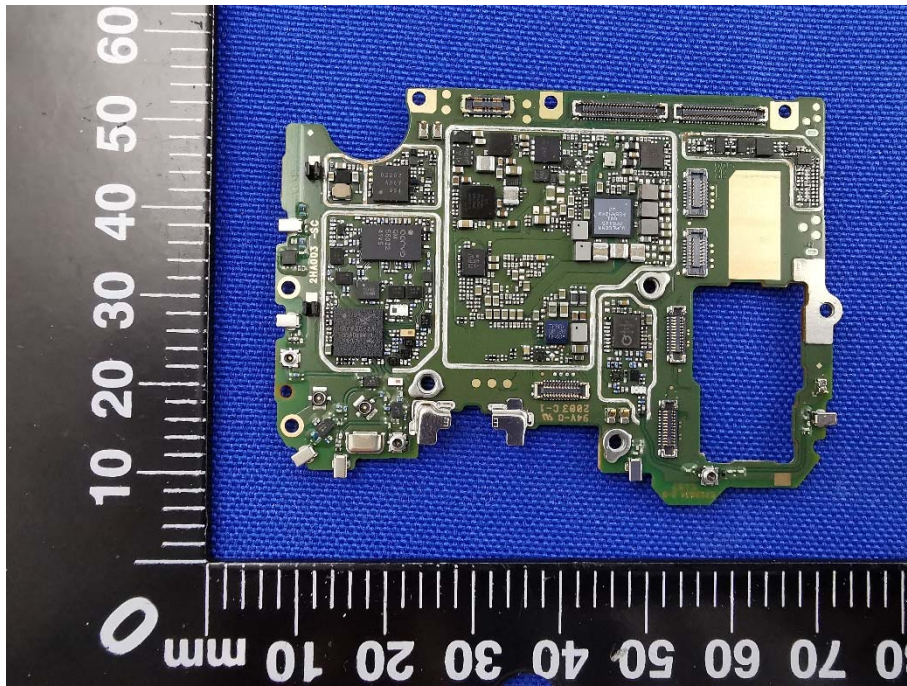

EUT INTERNAL PHOTOS

EUT UNCOVER VIEW

NFC Antenna

EUT UNCOVER VIEW

EUT UNCOVER VIEW

EUT UNCOVER VIEW

MAIN BOARD TOP VIEW (WITH SHIELDING)

MAIN BOARD REAR VIEW (WITH SHIELDING)

MAIN BOARD TOP VIEW (WITHOUT SHIELDING)

MAIN BOARD REAR VIEW (WITHOUT SHIELDING)

SUB BOARD TOP VIEW (WITH SHIELDING)

SUB BOARD TOP VIEW (WITHOUT SHIELDING)

SUB BOARD REAR VIEW

Battery Photo (NAVITASYS TECHNOLOGY LIMITED) (FRONT)