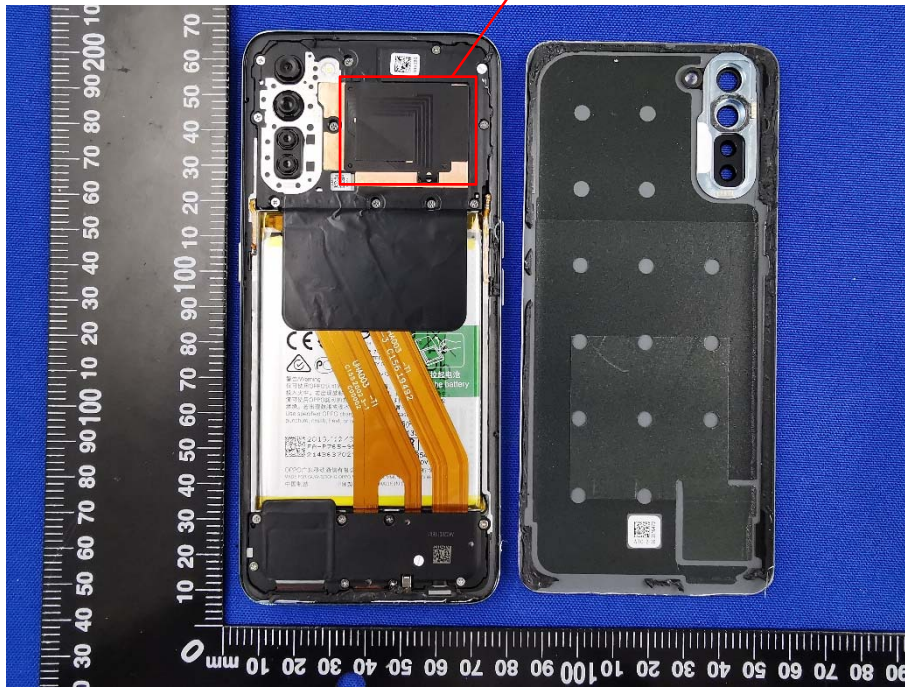

EUT INTERNAL PHOTOS

EUT UNCOVER VIEW

NFC Antenna

EUT UNCOVER VIEW

EUT UNCOVER VIEW

EUT UNCOVER VIEW

MAIN BOARD TOP VIEW (WITH SHIELDING)

MAIN BOARD REAR VIEW (WITH SHIELDING)

MAIN BOARD TOP VIEW (WITHOUT SHIELDING)

MAIN BOARD REAR VIEW (WITHOUT SHIELDING)

SUB BOARD TOP VIEW (WITH SHIELDING)

SUB BOARD TOP VIEW (WITHOUT SHIELDING)

SUB BOARD REAR VIEW

Battery Photo (NAVITASYS TECHNOLOGY LIMITED) (FRONT)