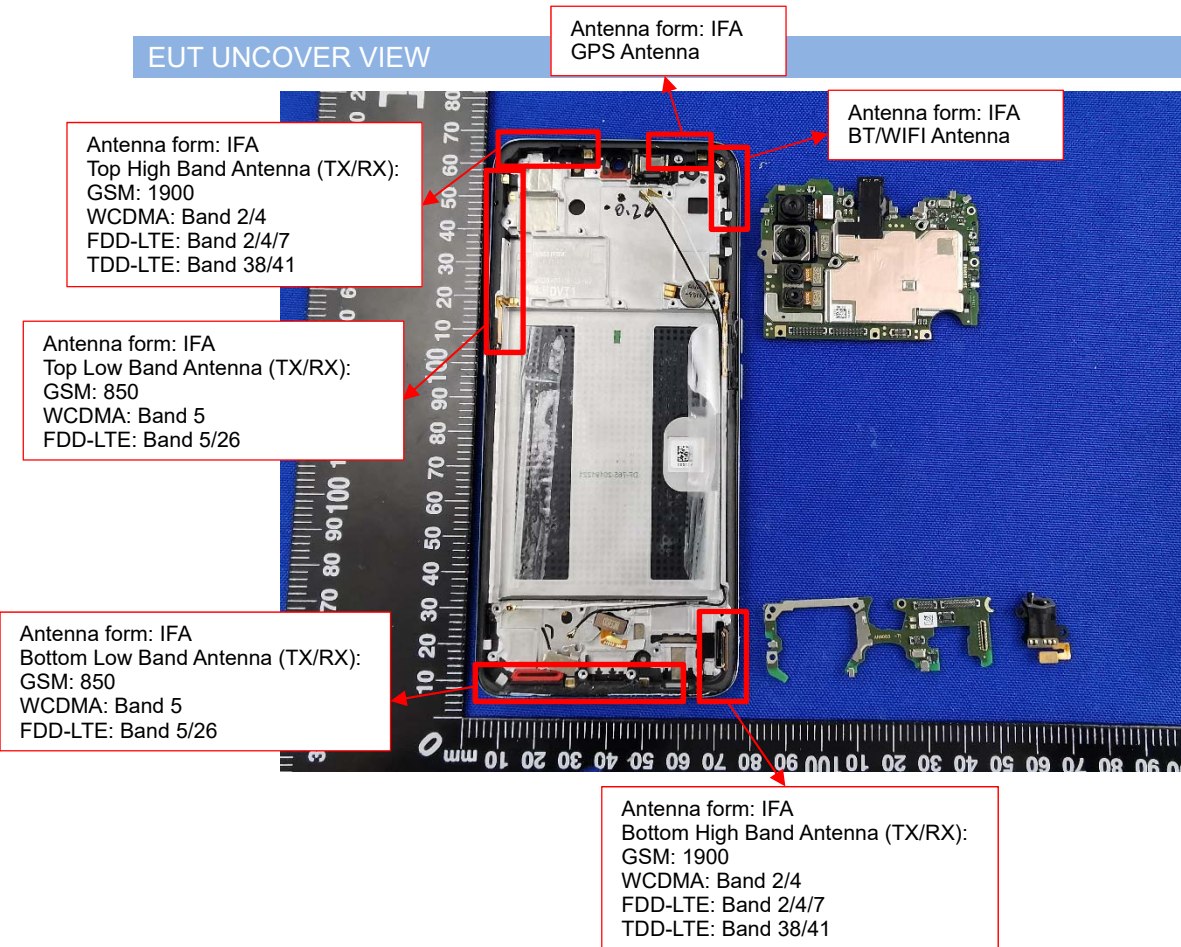

EUT INTERNAL PHOTOS

EUT UNCOVER VIEW

NFC Antenna

EUT UNCOVER VIEW

EUT UNCOVER VIEW

EUT UNCOVER VIEW

MAIN BOARD TOP VIEW (WITH SHIELDING)

MAIN BOARD REAR VIEW (WITH SHIELDING)

MAIN BOARD TOP VIEW (WITHOUT SHIELDING)

MAIN BOARD REAR VIEW (WITHOUT SHIELDING)

SUB BOARD TOP VIEW (WITH SHIELDING)

SUB BOARD TOP VIEW (WITHOUT SHIELDING)

SUB BOARD REAR VIEW

Battery Photo (NAVITASYS TECHNOLOGY LIMITED) (FRONT)