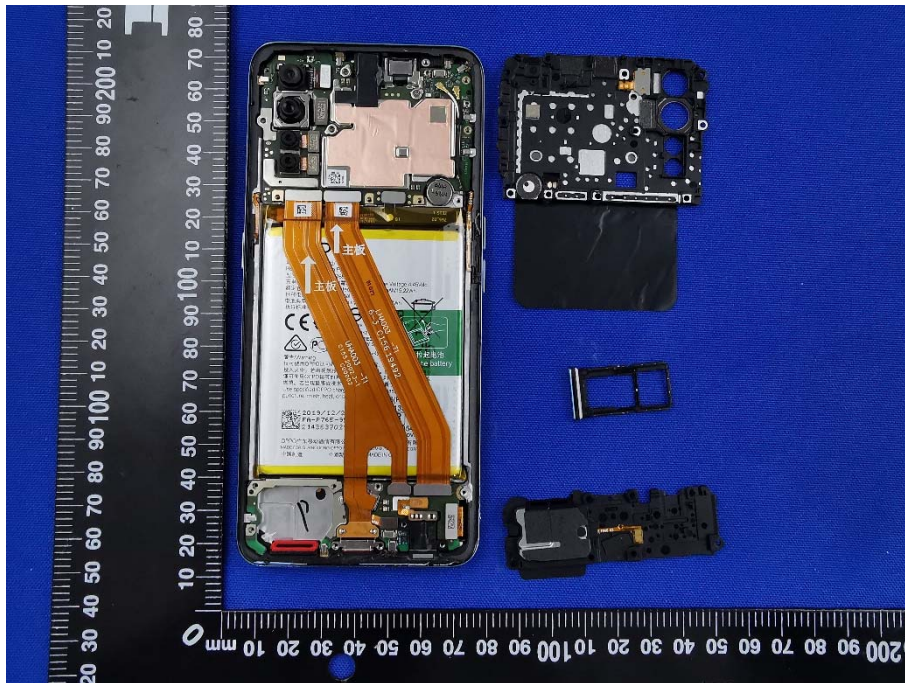

EUT INTERNAL PHOTOS

EUT UNCOVER VIEW

NFC Antenna

EUT UNCOVER VIEW

EUT UNCOVER VIEW

EUT UNCOVER VIEW

MAIN BOARD TOP VIEW (WITH SHIELDING)

MAIN BOARD REAR VIEW (WITH SHIELDING)

MAIN BOARD TOP VIEW (WITHOUT SHIELDING)

MAIN BOARD REAR VIEW (WITHOUT SHIELDING)

SUB BOARD TOP VIEW (WITH SHIELDING)

SUB BOARD TOP VIEW (WITHOUT SHIELDING)

SUB BOARD REAR VIEW

Battery Photo (NAVITASYS TECHNOLOGY LIMITED) (FRONT)

Battery Photo (NAVITASYS TECHNOLOGY LIMITED) (REAR)

Battery Photo (SCUD) (FRONT)

Battery Photo (SCUD) (REAR)