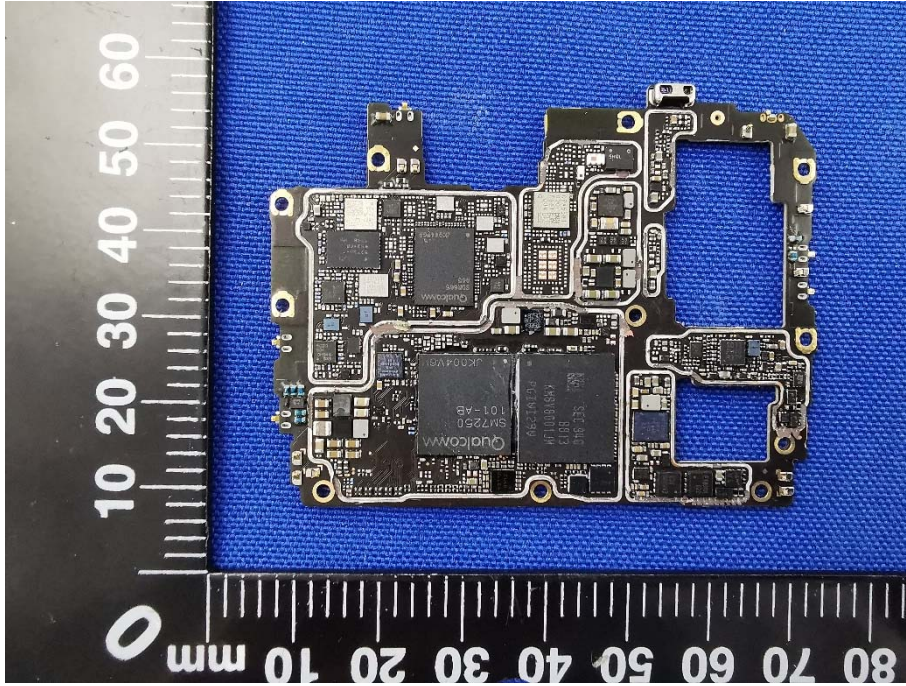

EUT INTERNAL PHOTOS

EUT UNCOVER VIEW

EUT UNCOVER VIEW

EUT UNCOVER VIEW

MAIN BOARD TOP VIEW (WITH SHIELDING)

MAIN BOARD REAR VIEW (WITH SHIELDING)

MAIN BOARD TOP VIEW (WITHOUT SHIELDING)

MAIN BOARD REAR VIEW (WITHOUT SHIELDING)

SUB BOARD TOP VIEW (WITH SHIELDING)

SUB BOARD TOP VIEW (WITHOUT SHIELDING)

SUB BOARD REAR VIEW

Battery Photo (FRONT)

Battery Photo (REAR)