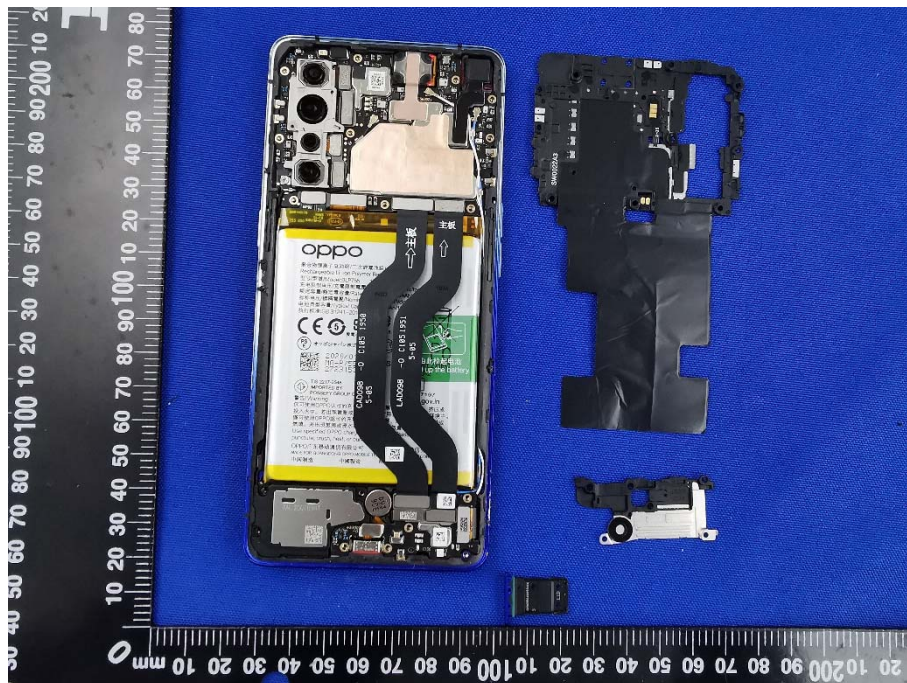

EUT INTERNAL PHOTOS

EUT UNCOVER VIEW

EUT UNCOVER VIEW

EUT UNCOVER VIEW

MAIN BOARD TOP VIEW (WITH SHIELDING)

MAIN BOARD REAR VIEW (WITH SHIELDING)

MAIN BOARD TOP VIEW (WITHOUT SHIELDING)

MAIN BOARD REAR VIEW (WITHOUT SHIELDING)

SUB BOARD TOP VIEW (WITH SHIELDING)

SUB BOARD TOP VIEW (WITHOUT SHIELDING)

SUB BOARD REAR VIEW

Battery Photo (FRONT)

Battery Photo (REAR)