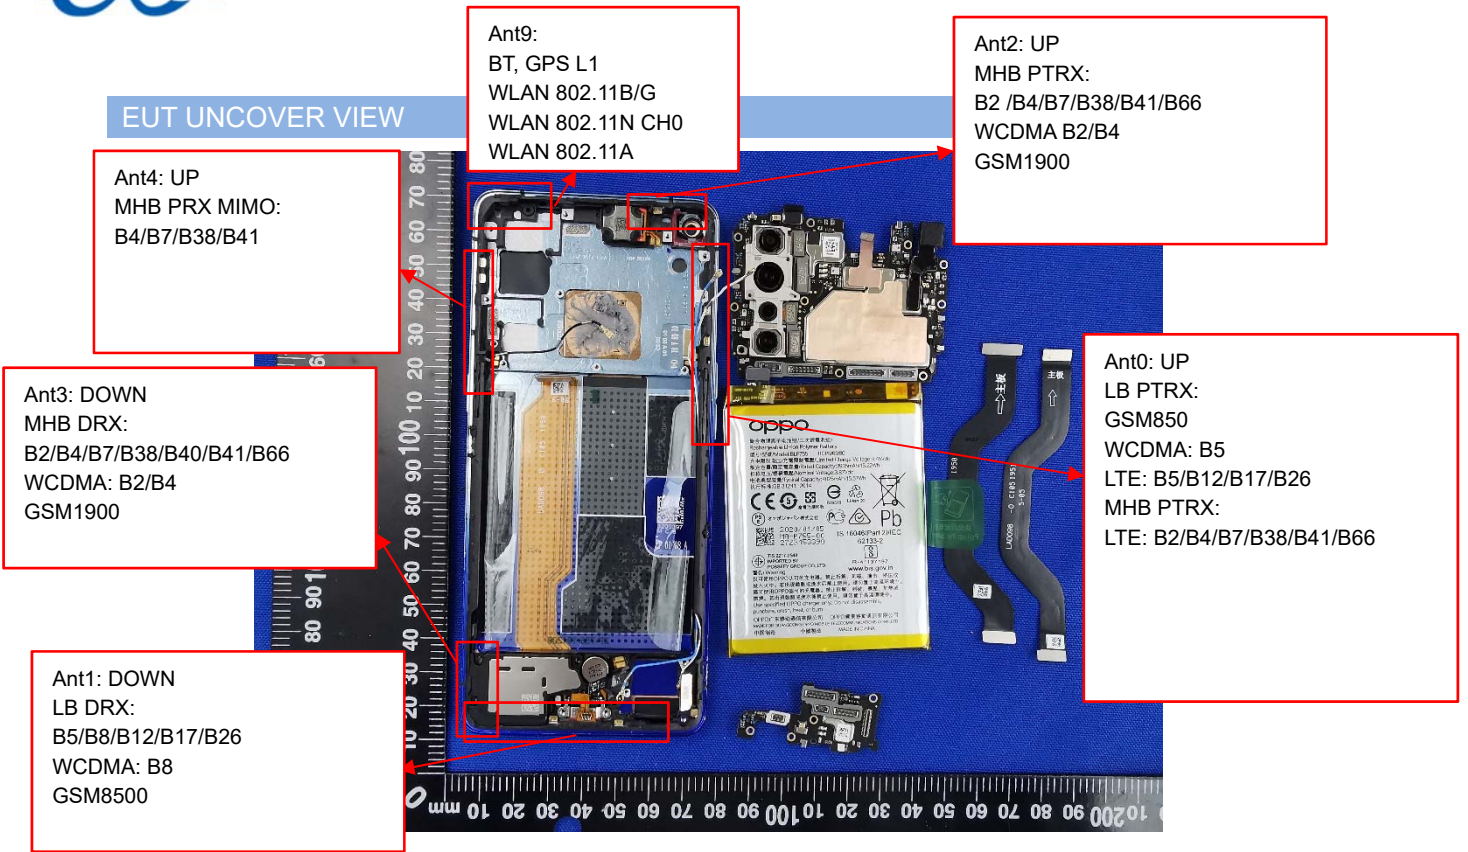

EUT INTERNAL PHOTOS

EUT UNCOVER VIEW

EUT UNCOVER VIEW

EUT UNCOVER VIEW

MAIN BOARD TOP VIEW (WITH SHIELDING)

MAIN BOARD REAR VIEW (WITH SHIELDING)

MAIN BOARD TOP VIEW (WITHOUT SHIELDING)

MAIN BOARD REAR VIEW (WITHOUT SHIELDING)

SUB BOARD TOP VIEW (WITH SHIELDING)

SUB BOARD TOP VIEW (WITHOUT SHIELDING)

SUB BOARD REAR VIEW

Battery Photo (FRONT)

Battery Photo (REAR)