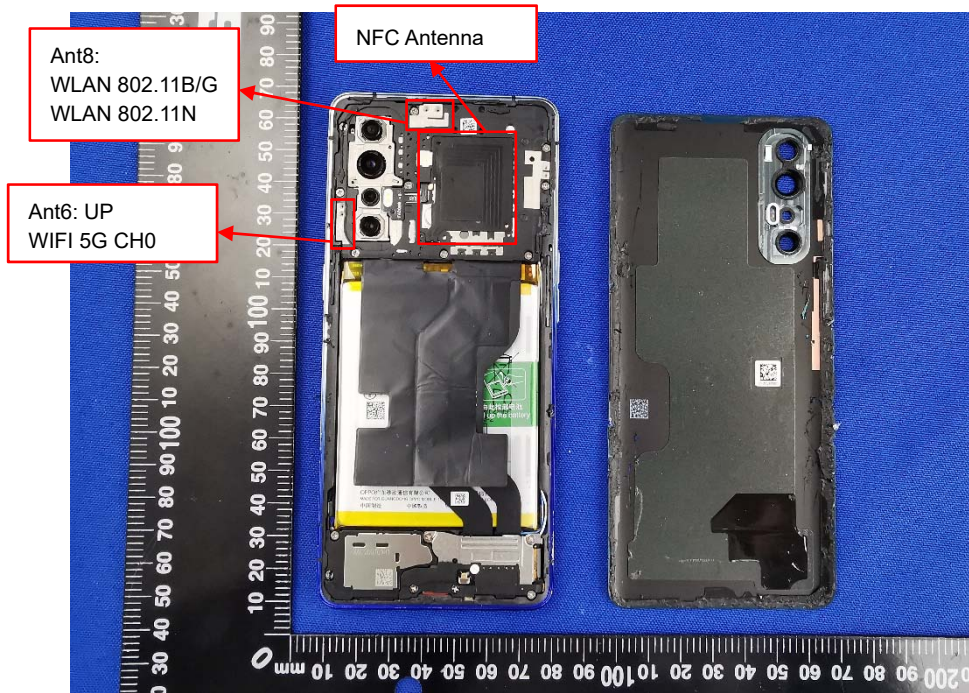

EUT INTERNAL PHOTOS

EUT UNCOVER VIEW

EUT UNCOVER VIEW

EUT UNCOVER VIEW

MAIN BOARD TOP VIEW (WITH SHIELDING)

MAIN BOARD REAR VIEW (WITH SHIELDING)

MAIN BOARD TOP VIEW (WITHOUT SHIELDING)

MAIN BOARD REAR VIEW (WITHOUT SHIELDING)

SUB BOARD TOP VIEW (WITH SHIELDING)

SUB BOARD TOP VIEW (WITHOUT SHIELDING)

SUB BOARD REAR VIEW

Battery Photo (FRONT)

Battery Photo (REAR)