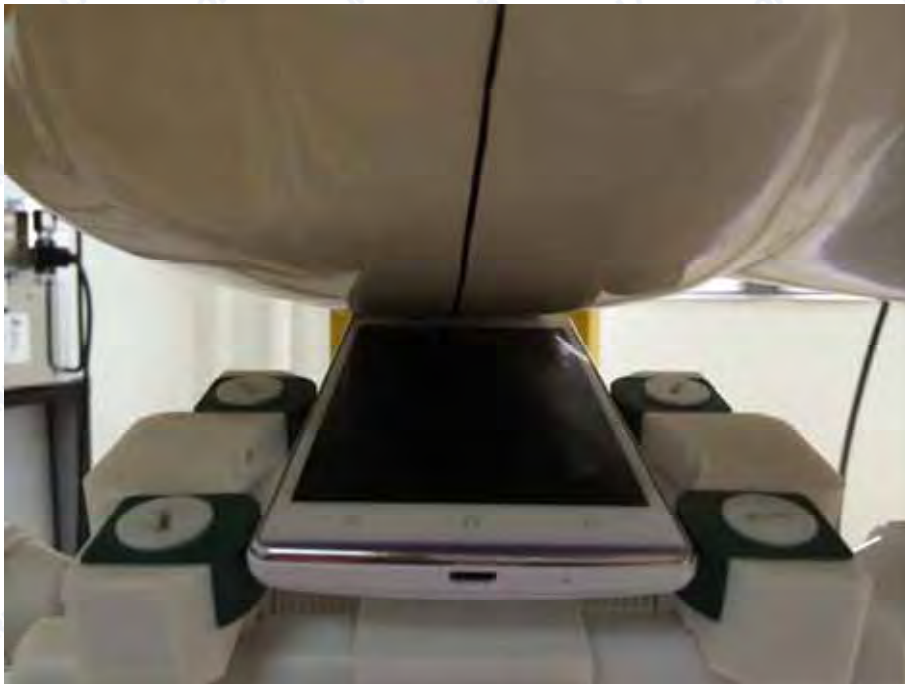

1. EUT Right Head Touch Cheek Position

2. EUT Right Head Tilt15 Position

3 EUT Left Head Touch Cheek Position

4 EUT Left Head Tilt15 Position

5 Back Side Position

6 Front Side Position

7. Edge A

8. Edge B

9. Edge C

10. Edge D

Liquid Level Photo Head Liquid

Liquid depth: 15.1cm

Liquid Level Photo Body Liquid

Liquid depth :15.5cm