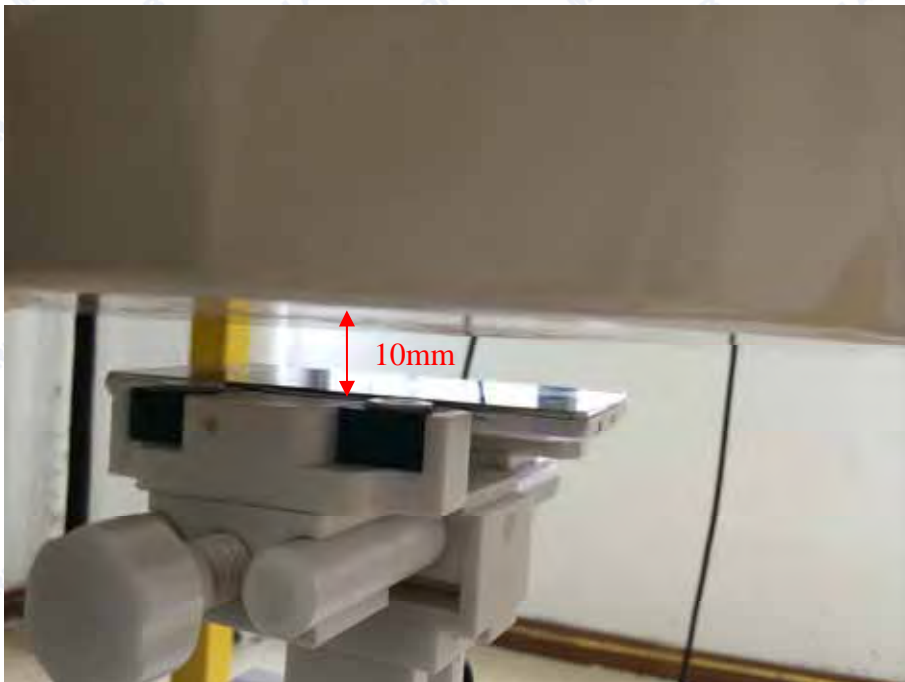

1. EUT Right Head Touch Cheek Position

2. EUT Right Head Tilt15 Position

3 EUT Left Head Touch Cheek Position

4 EUT Left Head Tilt15 Position

5 Back Side Position

6 Front Side Position

7. Edge A

8. Edge B

9. Edge C

10. Edge D

Liquid Level Photo Head Liquid

Liquid depth: 15.1cm

Liquid Level Photo Body Liquid

Liquid depth :15.5cm