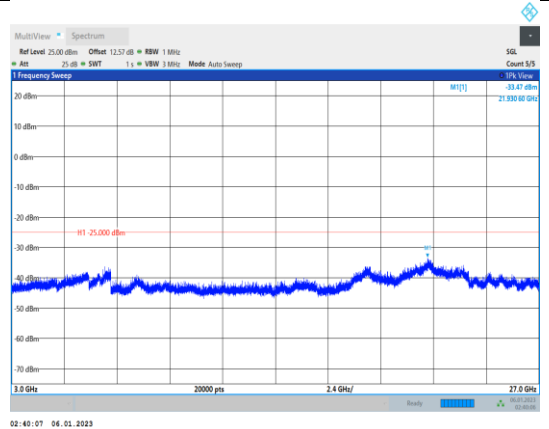

**Band41-15MHz-16QAM-41515-1RB#0-
Range1:30~1000MHz**