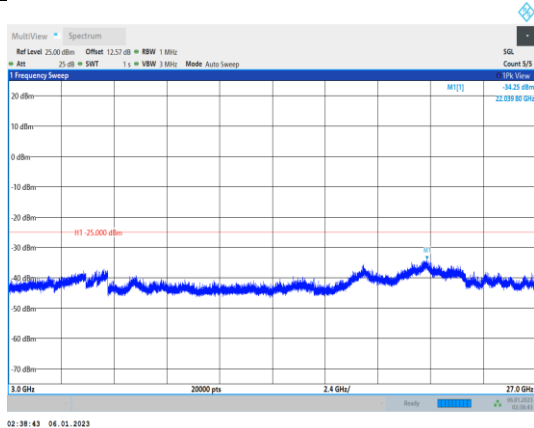

**Band41-15MHz-16QAM-41515-1RB#0-
Range1:30~1000MHz**