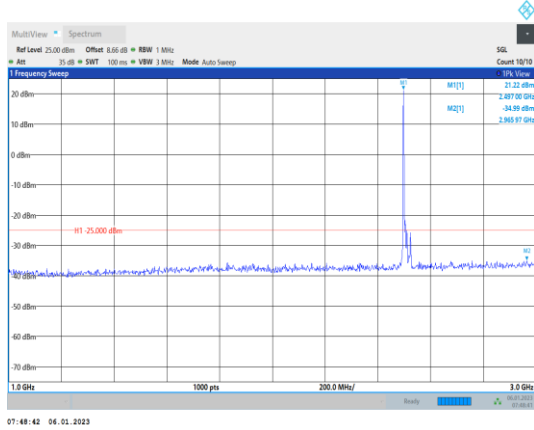

**Band41-15MHz-64QAM-40620-1RB#0-
Range3:3000~27000MHz**

**Band41-15MHz-64QAM-39725-1RB#0-
Range3:3000~27000MHz**