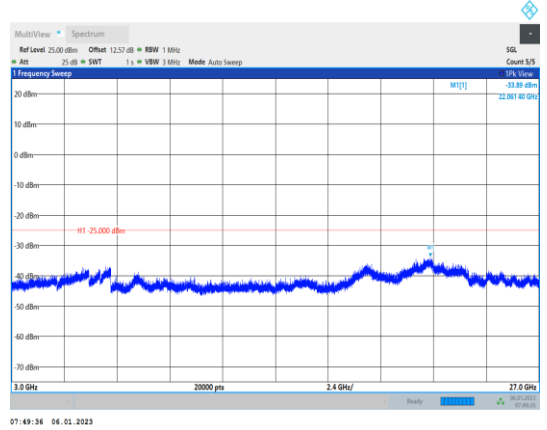

**Band41-15MHz-64QAM-40620-1RB#0-
Range1:30~1000MHz**