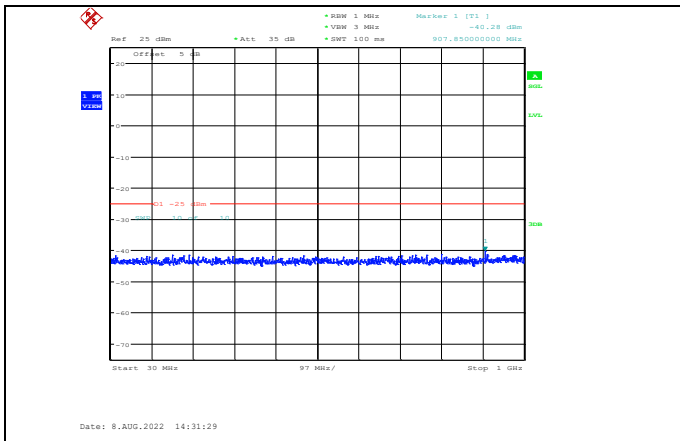

Band38-5MHz-64QAM-37775-1RB#0-Range1:30~1000MHz