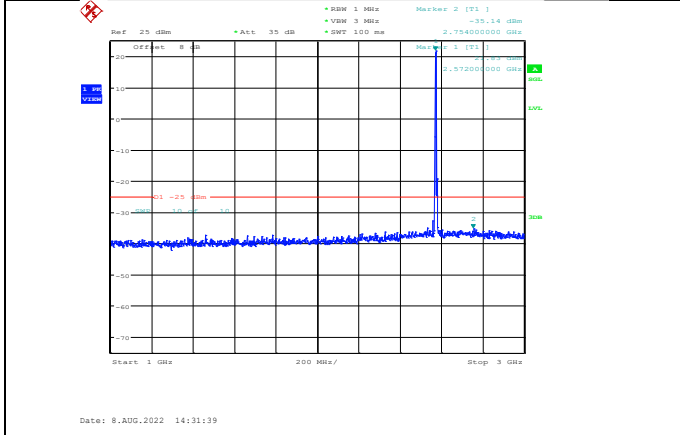

Band38-5MHz-64QAM-37775-1RB#0-Range2:1000~3000MHz