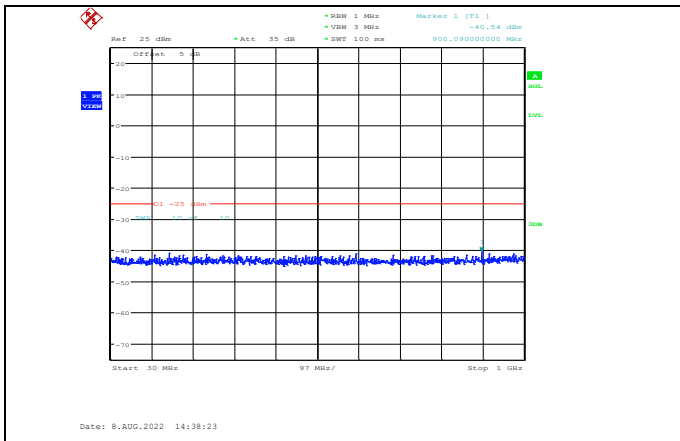

**Band38-15MHz-64QAM-38175-1RB#0-
Range1:30~1000MHz**