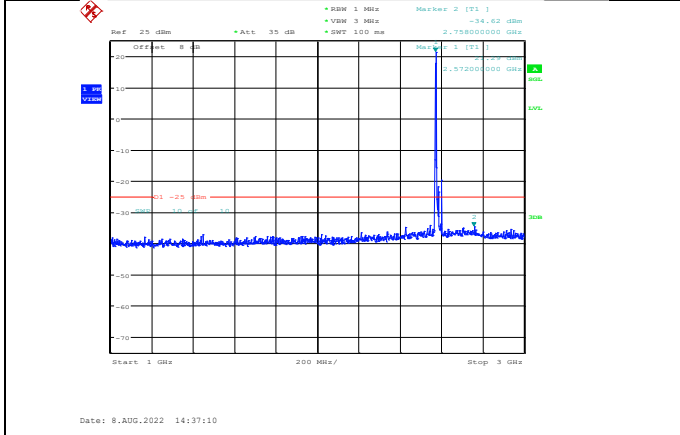

Band38-15MHz-64QAM-37825-1RB#0-Range2:1000~3000MHz