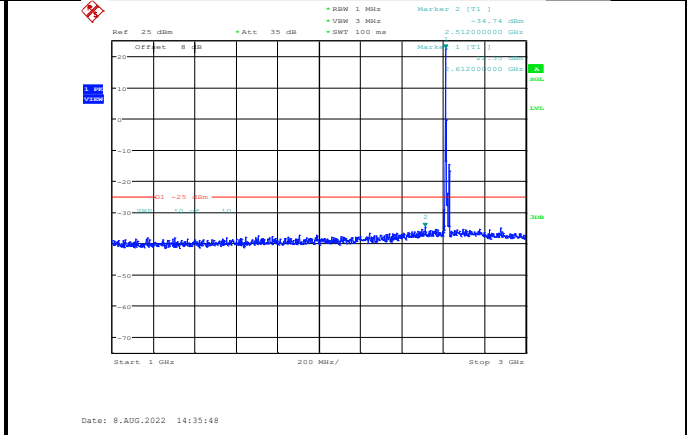

Band38-10MHz-64QAM-38200-1RB#0-Range2:1000~3000MHz