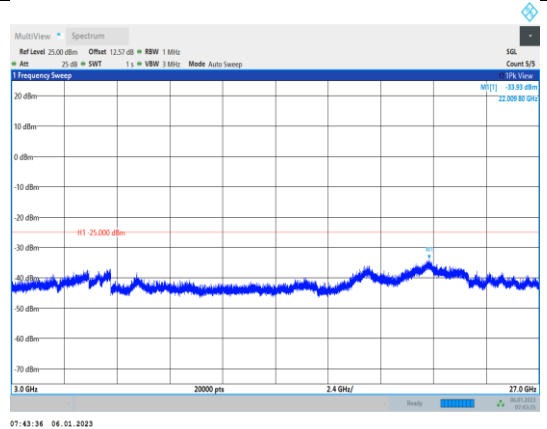

**Band41-10MHz-64QAM-39700-1RB#0-
Range1:30~1000MHz**