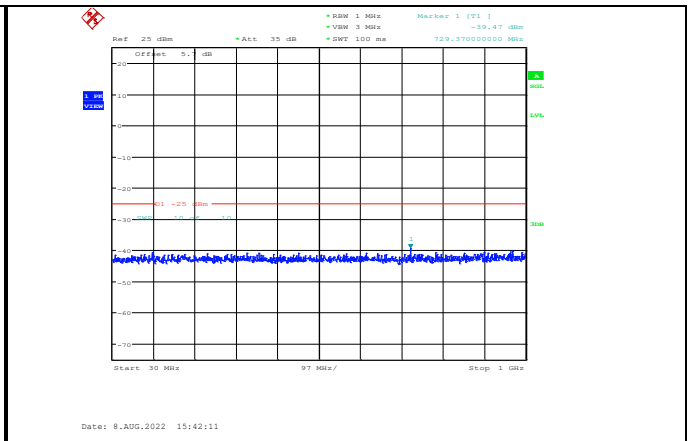

Band38-5MHz-16QAM-37775-1RB#0-Range1:30~1000MHz