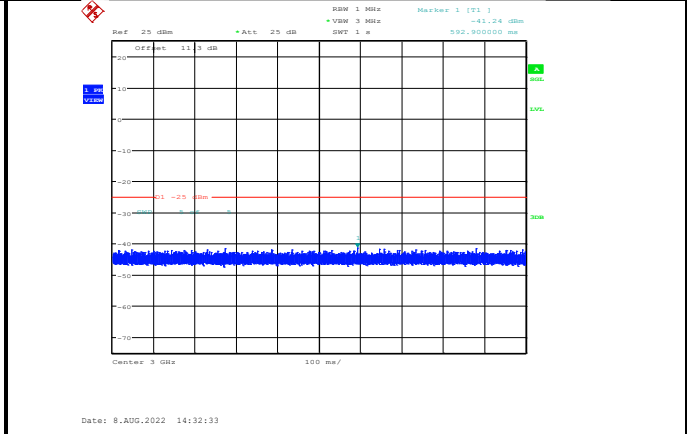

Band38-5MHz-64QAM-38000-1RB#0-Range3:3000~27000MHz