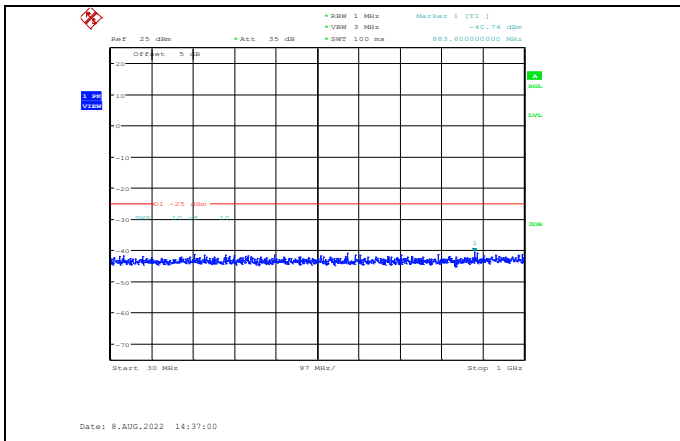

Band38-15MHz-64QAM-37825-1RB#0-Range1:30~1000MHz