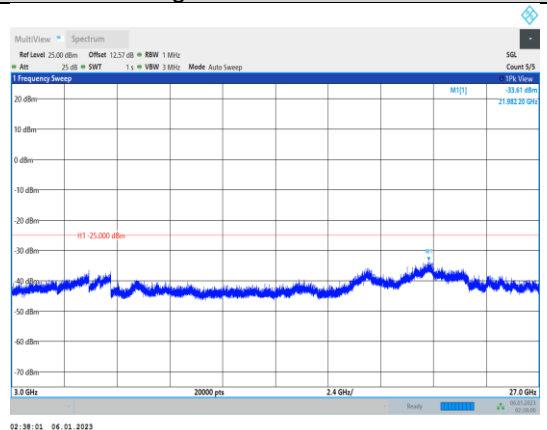

**Band41-15MHz-QPSK-40620-1RB#0-
Range1:30~1000MHz**