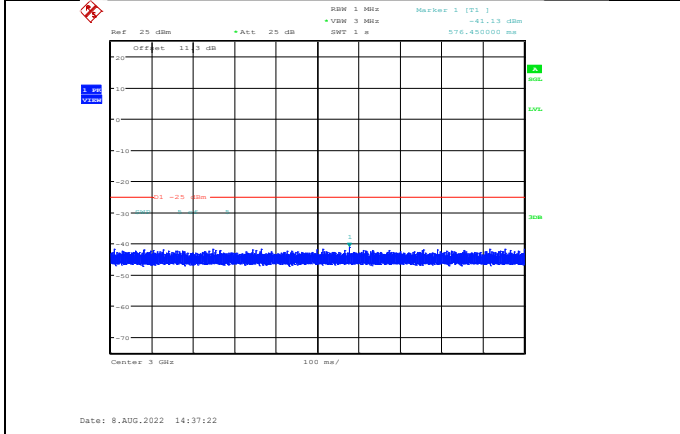

Band38-15MHz-16QAM-38175-1RB#0-Range3:3000~27000MHz

Band38-15MHz-64QAM-37825-1RB#0-Range1:30~1000MHz

Band38-15MHz-64QAM-38000-1RB#0-Range1:30~1000MHz

Band38-15MHz-64QAM-37825-1RB#0-Range2:1000~3000MHz

Band38-15MHz-64QAM-38000-1RB#0-Range2:1000~3000MHz