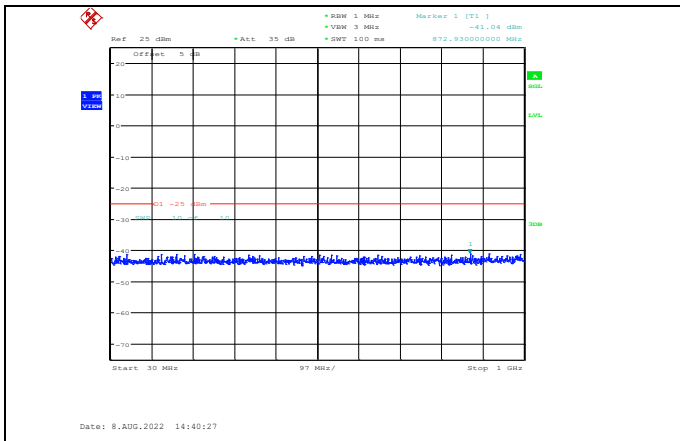

Band38-20MHz-64QAM-38000-1RB#0-Range1:30~1000MHz