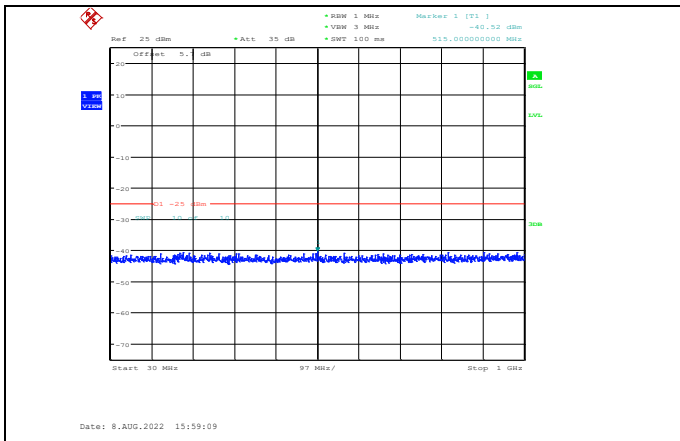

Band38-20MHz-16QAM-38150-1RB#0-Range1:30~1000MHz