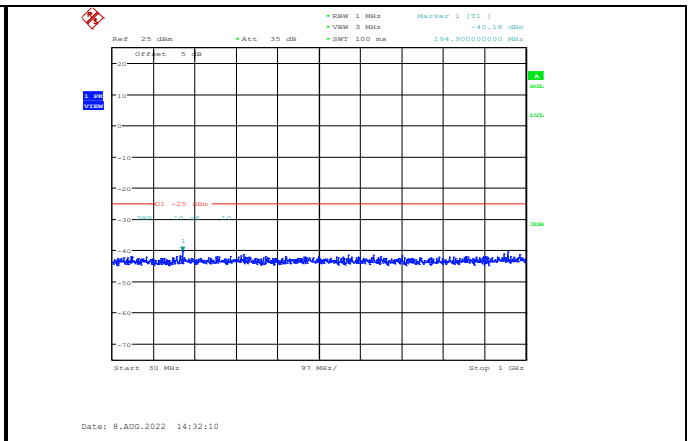

Band38-5MHz-64QAM-38000-1RB#0-Range1:30~1000MHz