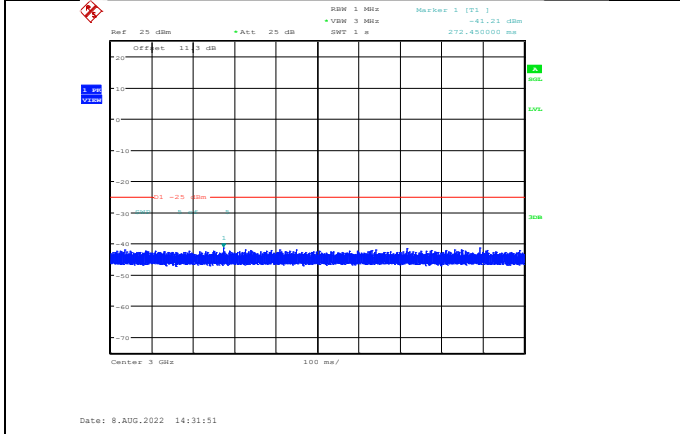

Band38-5MHz-16QAM-38225-1RB#0-Range3:3000~27000MHz

Band38-5MHz-64QAM-37775-1RB#0-Range1:30~1000MHz

Band38-5MHz-64QAM-38000-1RB#0-Range1:30~1000MHz

Band38-5MHz-64QAM-37775-1RB#0-Range2:1000~3000MHz

Band38-5MHz-64QAM-38000-1RB#0-Range2:1000~3000MHz