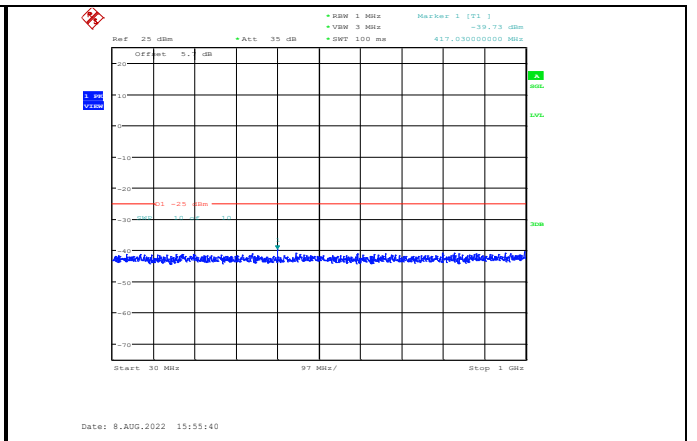

**Band38-20MHz-QPSK-37850-1RB#0-
Range1:30~1000MHz**