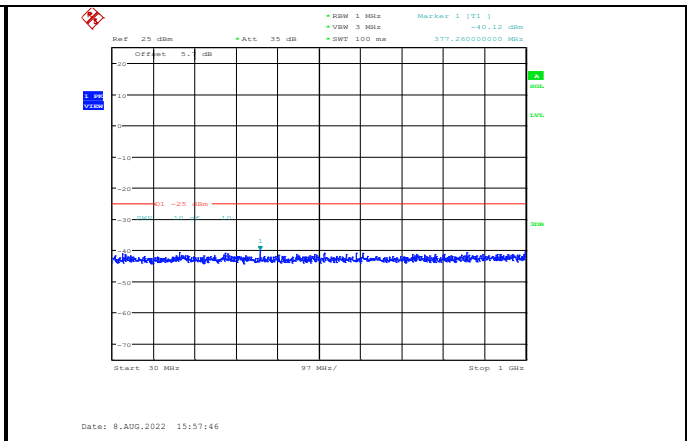

Band38-20MHz-16QAM-38000-1RB#0-Range1:30~1000MHz