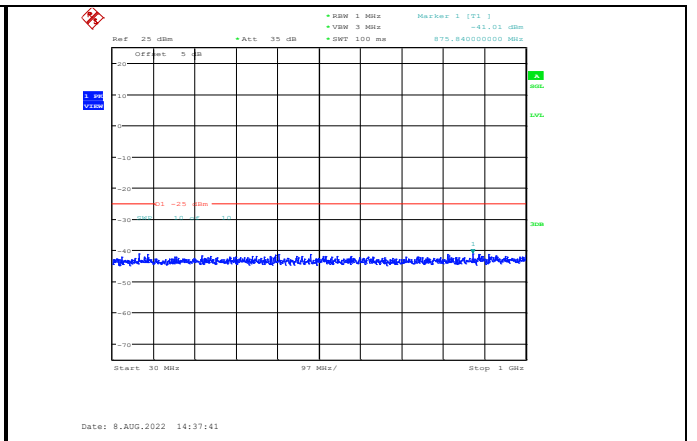

Band38-15MHz-64QAM-38000-1RB#0-Range1:30~1000MHz