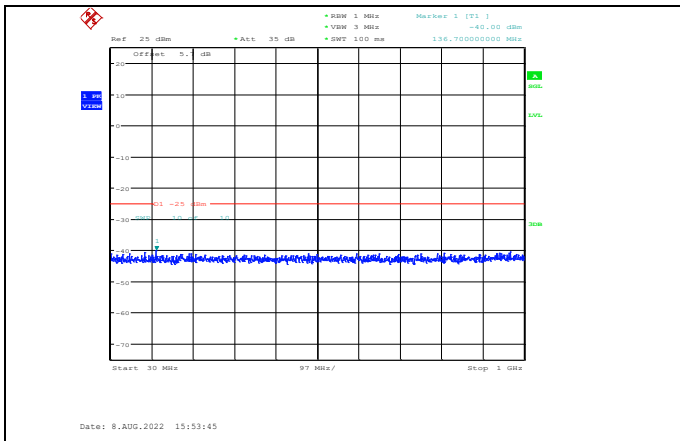

Band38-15MHz-QPSK-38175-1RB#0-Range1:30~1000MHz