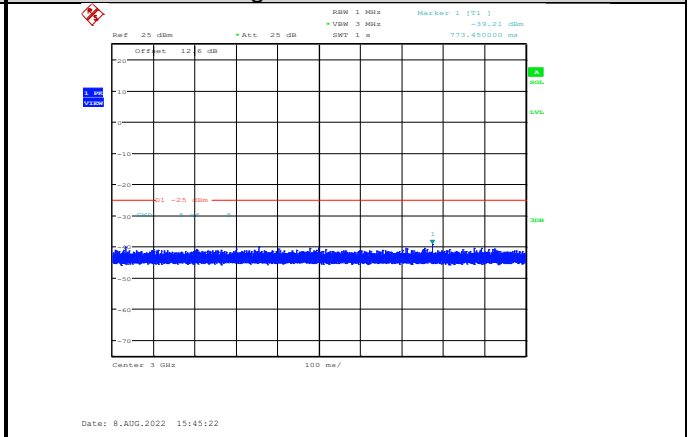

Band38-5MHz-16QAM-38000-1RB#0-Range1:30~1000MHz

Band38-5MHz-16QAM-38225-1RB#0-Range1:30~1000MHz

Band38-5MHz-16QAM-38000-1RB#0-Range2:1000~3000MHz

Band38-5MHz-16QAM-38225-1RB#0-Range2:1000~3000MHz

Band38-5MHz-16QAM-38000-1RB#0-Range3:3000~27000MHz