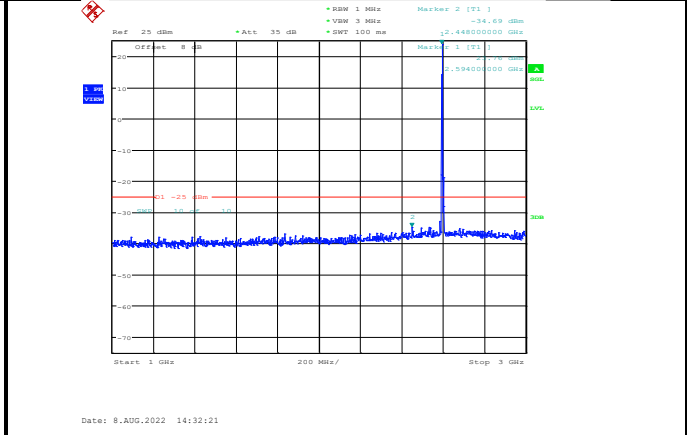

Band38-5MHz-16QAM-38225-1RB#0-Range3:3000~27000MHz

Band38-5MHz-64QAM-37775-1RB#0-Range1:30~1000MHz

Band38-5MHz-64QAM-38000-1RB#0-Range1:30~1000MHz

Band38-5MHz-64QAM-37775-1RB#0-Range2:1000~3000MHz

Band38-5MHz-64QAM-38000-1RB#0-Range2:1000~3000MHz