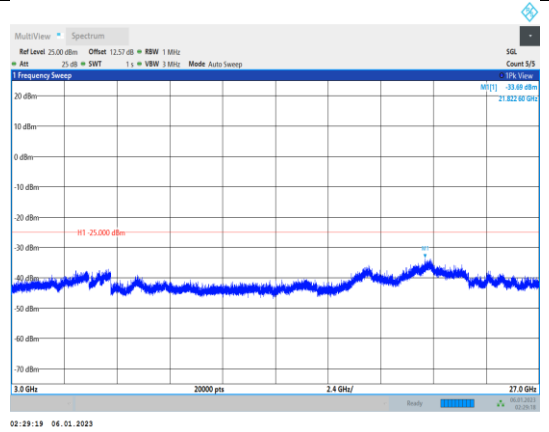

**Band41-10MHz-16QAM-40620-1RB#0-
Range1:30~1000MHz**