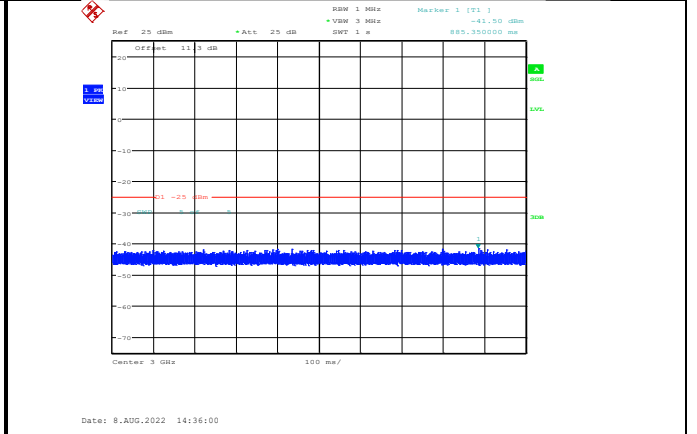

Band38-10MHz-64QAM-37800-1RB#0-Range3:3000~27000MHz

Band38-10MHz-64QAM-38000-1RB#0-Range1:30~1000MHz

Band38-10MHz-64QAM-38200-1RB#0-Range1:30~1000MHz

Band38-10MHz-64QAM-38000-1RB#0-Range2:1000~3000MHz

Band38-10MHz-64QAM-38200-1RB#0-Range2:1000~3000MHz