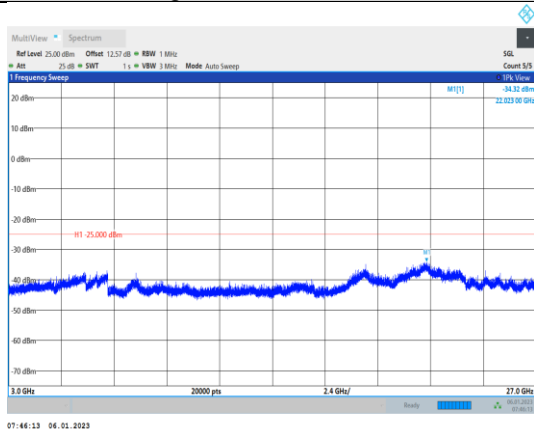

**Band41-5MHz-64QAM-40620-1RB#0-
Range1:30~1000MHz**