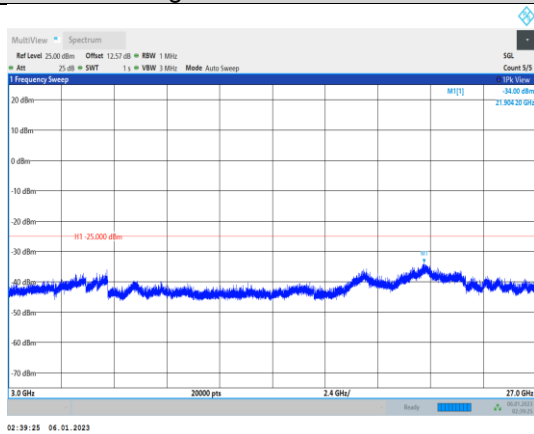

**Band41-15MHz-16QAM-39725-1RB#0-
Range1:30~1000MHz**