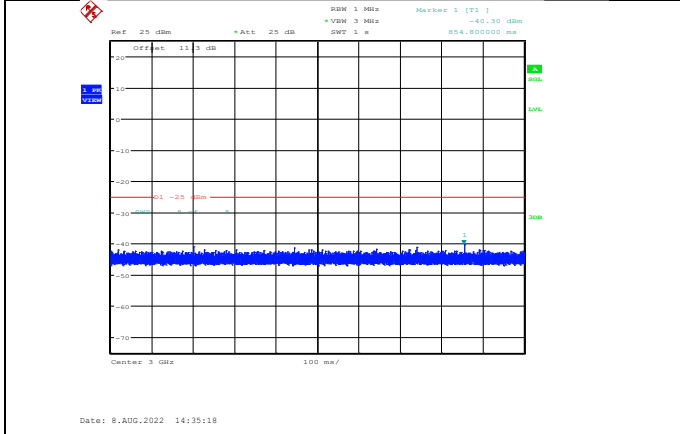

Band38-10MHz-64QAM-37800-1RB#0-Range3:3000~27000MHz

Band38-10MHz-64QAM-38000-1RB#0-Range1:30~1000MHz

Band38-10MHz-64QAM-38200-1RB#0-Range1:30~1000MHz

Band38-10MHz-64QAM-38000-1RB#0-Range2:1000~3000MHz

Band38-10MHz-64QAM-38200-1RB#0-Range2:1000~3000MHz