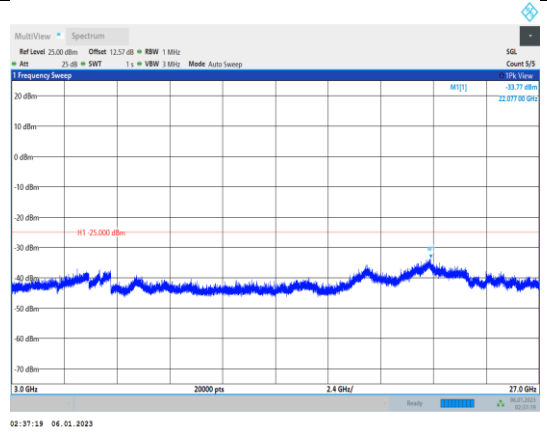

**Band41-15MHz-16QAM-39725-1RB#0-
Range1:30~1000MHz**