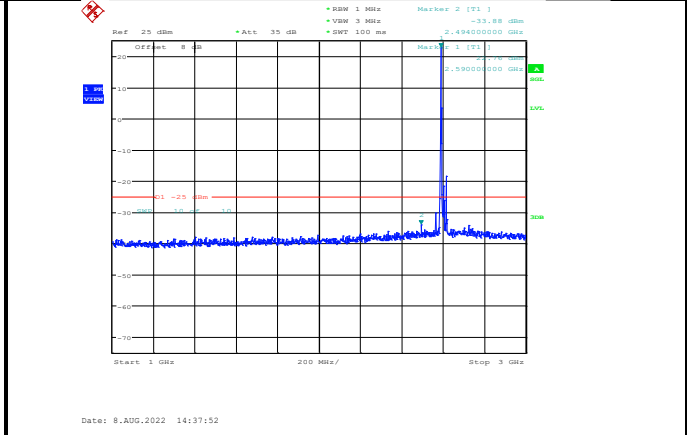

Band38-15MHz-64QAM-38000-1RB#0-Range2:1000~3000MHz