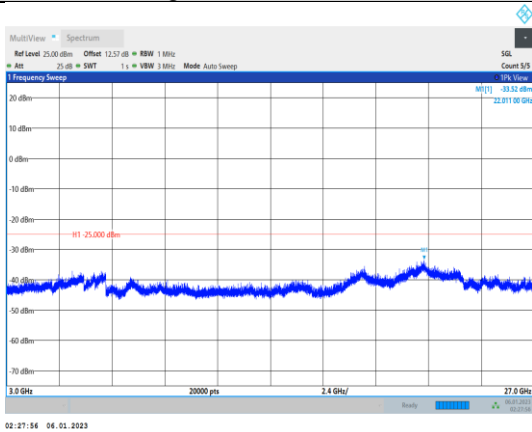

**Band41-10MHz-16QAM-40620-1RB#0-
Range1:30~1000MHz**