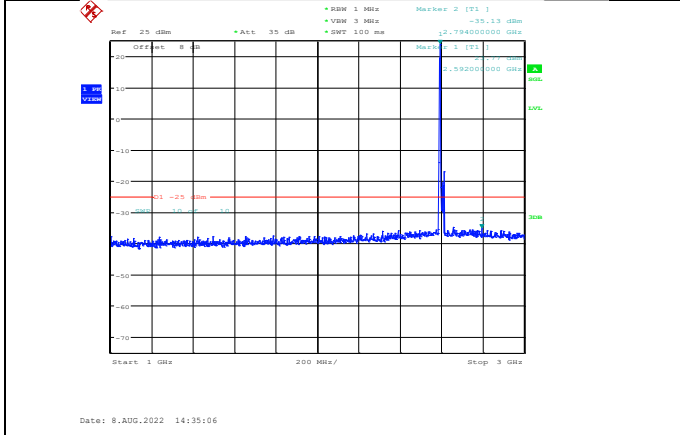

Band38-10MHz-64QAM-38000-1RB#0-Range2:1000~3000MHz