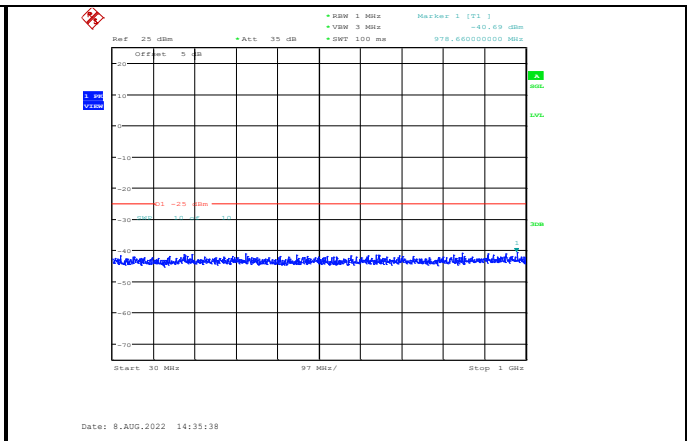

Band38-10MHz-64QAM-38200-1RB#0-Range1:30~1000MHz