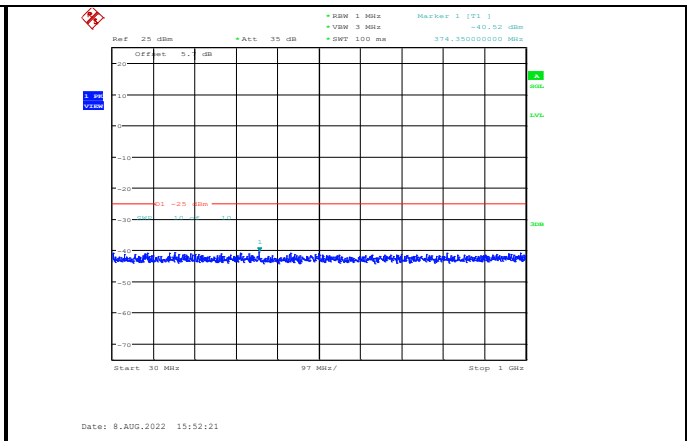

Band38-15MHz-QPSK-38000-1RB#0-Range1:30~1000MHz