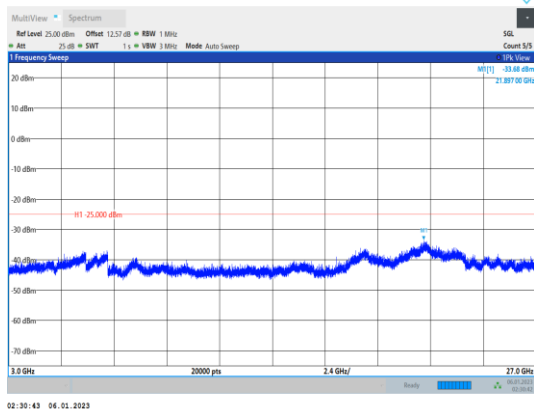

**Band41-10MHz-64QAM-39700-1RB#0-
Range1:30~1000MHz**