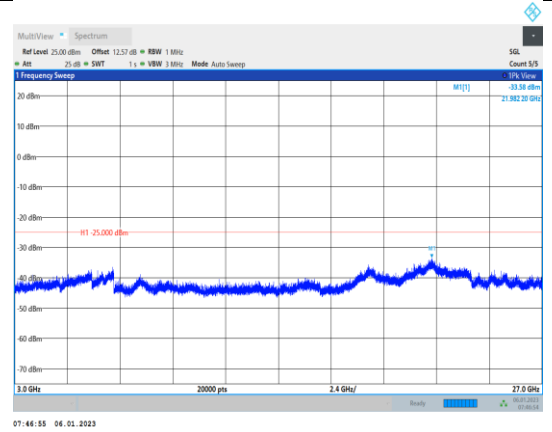

**Band41-5MHz-64QAM-40620-1RB#0-
Range1:30~1000MHz**