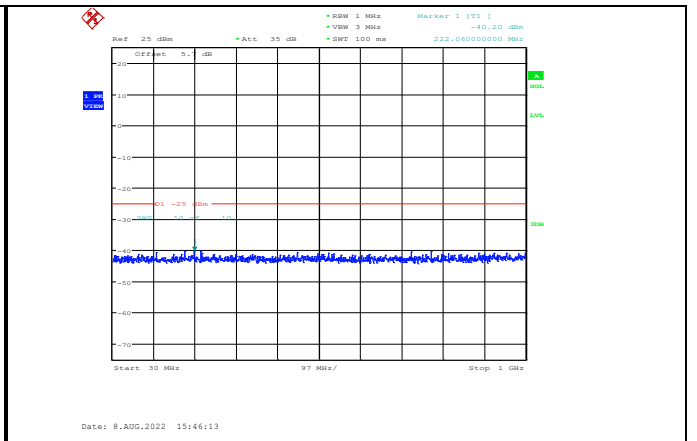

Band38-10MHz-QPSK-37800-1RB#0-Range1:30~1000MHz