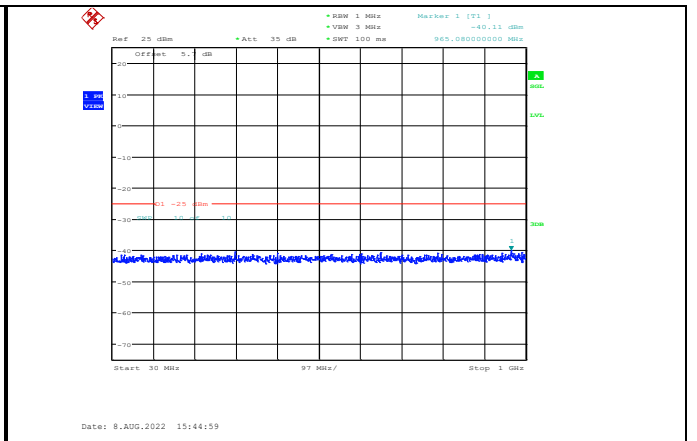

Band38-5MHz-16QAM-38225-1RB#0-Range1:30~1000MHz