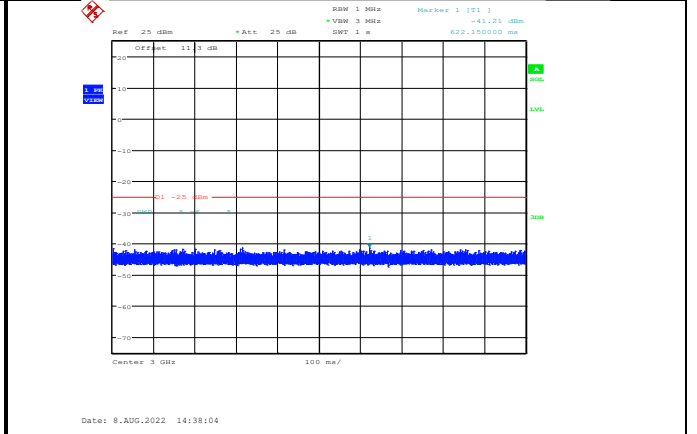

Band38-15MHz-16QAM-38175-1RB#0-Range3:3000~27000MHz

Band38-15MHz-64QAM-37825-1RB#0-Range1:30~1000MHz

Band38-15MHz-64QAM-38000-1RB#0-Range1:30~1000MHz

Band38-15MHz-64QAM-37825-1RB#0-Range2:1000~3000MHz

Band38-15MHz-64QAM-38000-1RB#0-Range2:1000~3000MHz