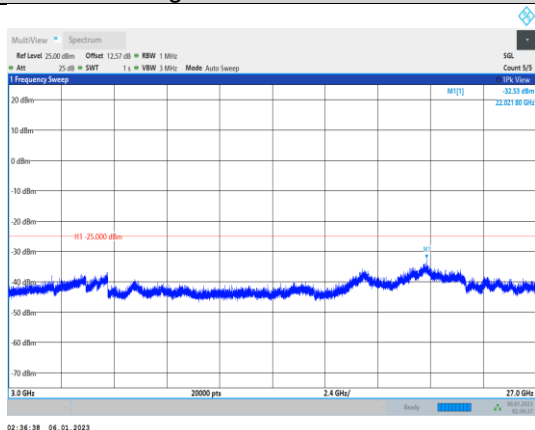

**Band41-15MHz-QPSK-40620-1RB#0-
Range1:30~1000MHz**