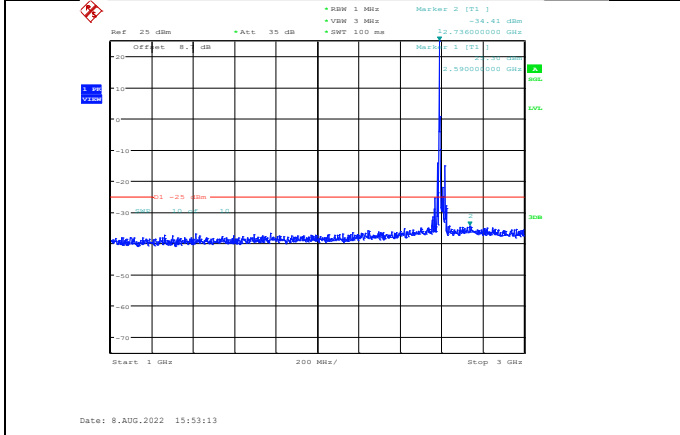

Band38-15MHz-16QAM-38000-1RB#0-Range2:1000~3000MHz