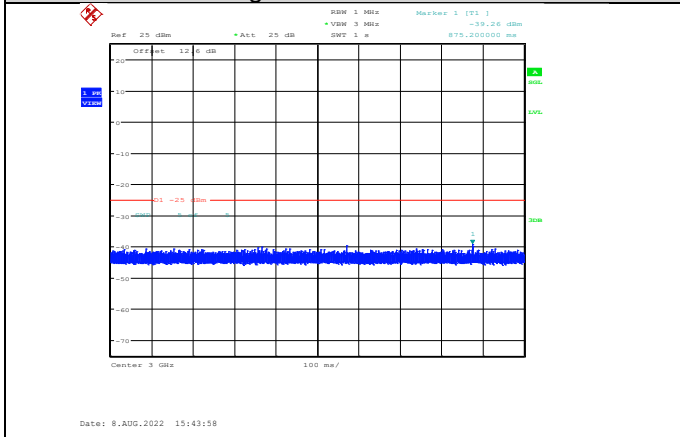

Band38-5MHz-16QAM-38000-1RB#0-Range1:30~1000MHz

Band38-5MHz-16QAM-38225-1RB#0-Range1:30~1000MHz

Band38-5MHz-16QAM-38000-1RB#0-Range2:1000~3000MHz

Band38-5MHz-16QAM-38225-1RB#0-Range2:1000~3000MHz

Band38-5MHz-16QAM-38000-1RB#0-Range3:3000~27000MHz