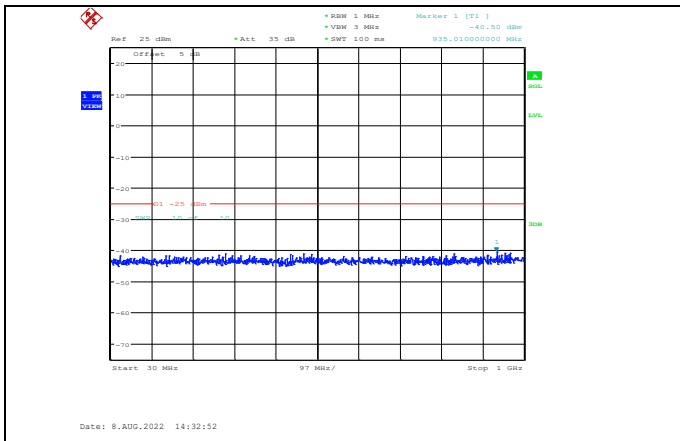

Band38-5MHz-64QAM-38225-1RB#0-Range1:30~1000MHz