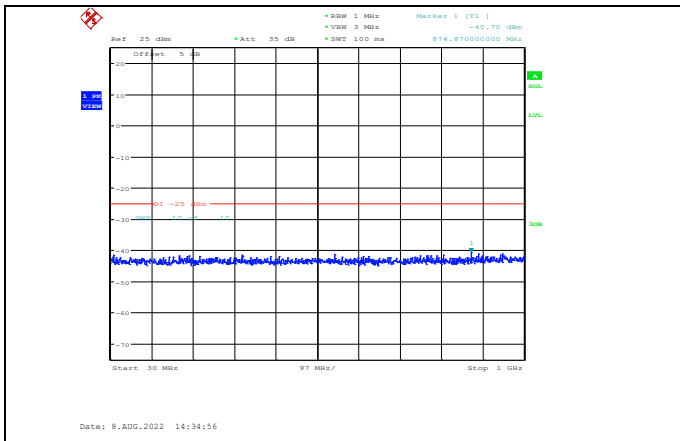

Band38-10MHz-64QAM-38000-1RB#0-Range1:30~1000MHz