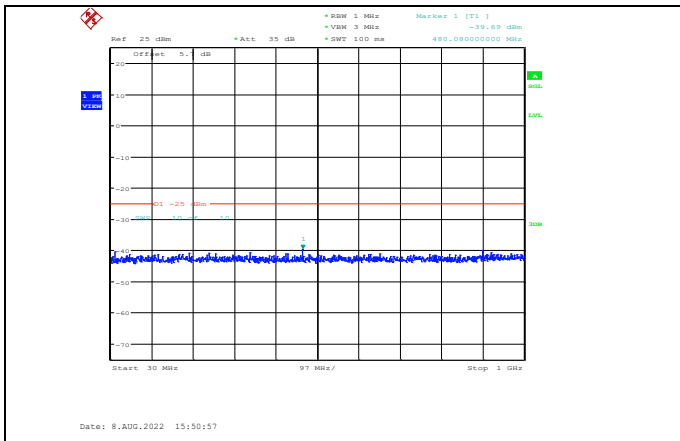

Band38-15MHz-QPSK-37825-1RB#0-Range1:30~1000MHz