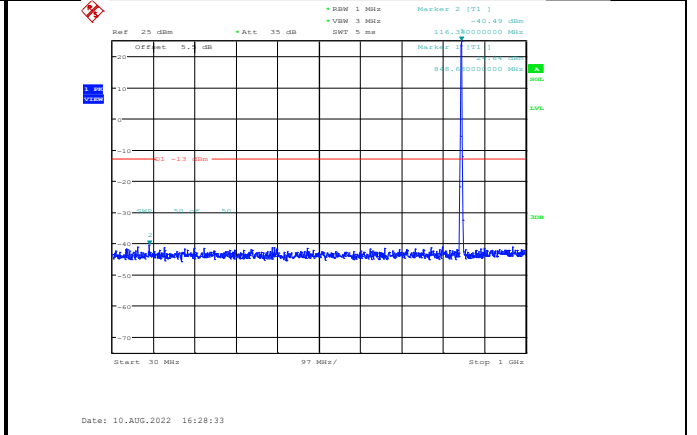

Band5-1.4MHz-64QAM-20643-1RB#0-Range1:30~1000MHz