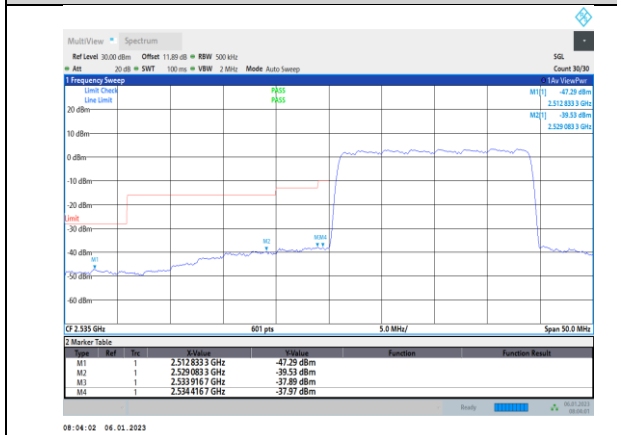

Band41-20MHz-64QAM-40140-100RB#0