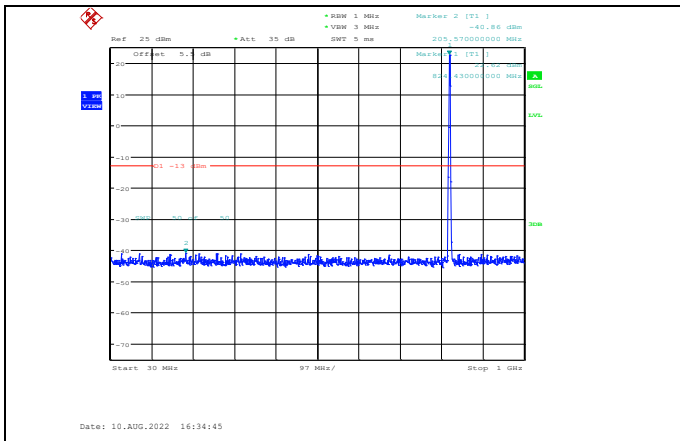

**Band5-1.4MHz-16QAM-20407-1RB#0-
Range2:1000~10000MHz**

**Band5-1.4MHz-16QAM-20643-1RB#0-
Range1:30~1000MHz**

**Band5-1.4MHz-16QAM-20525-1RB#0-
Range1:30~1000MHz**

**Band5-1.4MHz-16QAM-20643-1RB#0-
Range2:1000~10000MHz**