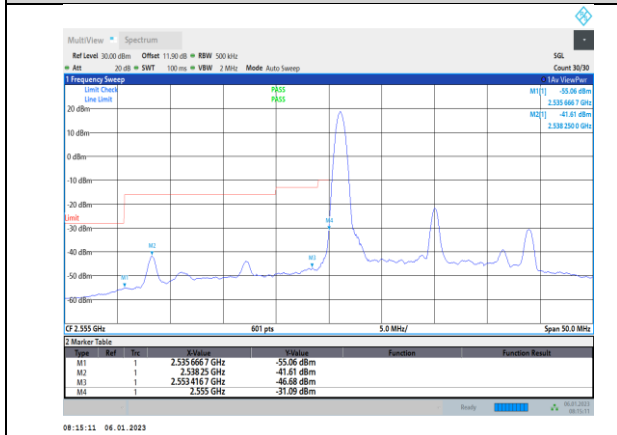

Band41-20MHz-64QAM-40340-1RB#0