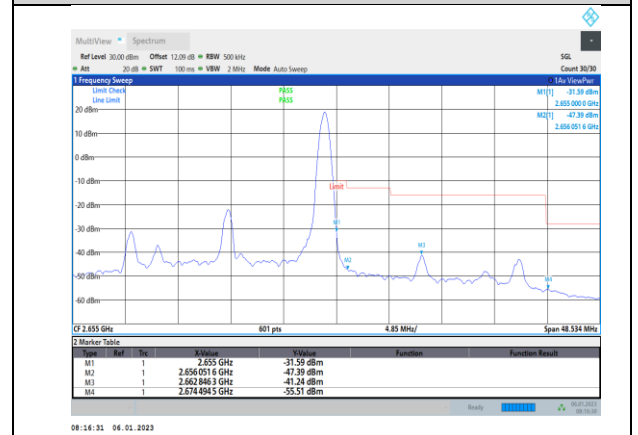

Band41-20MHz-64QAM-41140-1RB#99