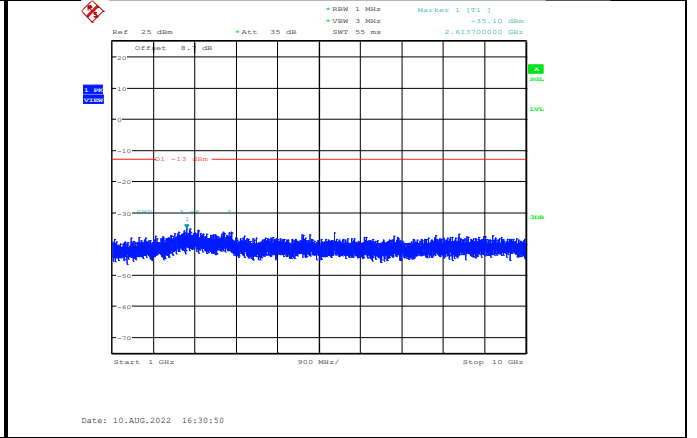

**Band5-3MHz-64QAM-20635-1RB#0-
Range1:30~1000MHz**

Date: 10.AUG.2022 16:30:50

**Band5-3MHz-64QAM-20635-1RB#0-
Range2:1000~10000MHz**