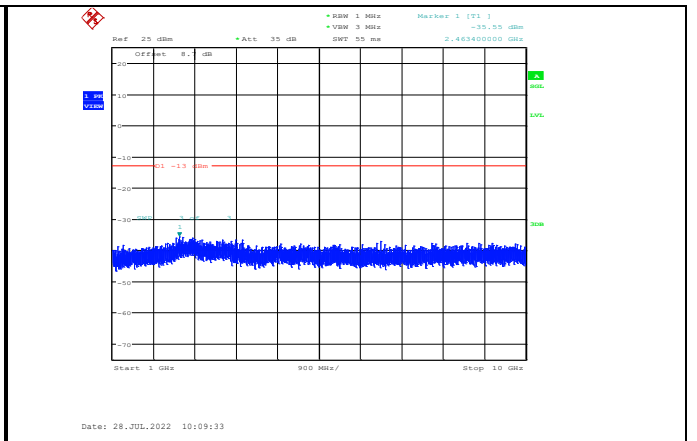

Date: 27.JUL.2022 17:49:41

Band5-4233-3000~10000MHz

LTE:

Band5-1.4MHz-QPSK-20407-1RB#0-Range1:30~1000MHz

Band5-1.4MHz-QPSK-20525-1RB#0-Range2:1000~10000MHz

Band5-1.4MHz-QPSK-20407-1RB#0-Range2:1000~10000MHz

Band5-1.4MHz-QPSK-20643-1RB#0-Range1:30~1000MHz

Band5-1.4MHz-QPSK-20525-1RB#0-Range1:30~1000MHz

Band5-1.4MHz-QPSK-20643-1RB#0-Range2:1000~10000MHz

**Band5-1.4MHz-16QAM-20407-1RB#0-
Range1:30~1000MHz**

**Band5-1.4MHz-16QAM-20525-1RB#0-
Range2:1000~10000MHz**