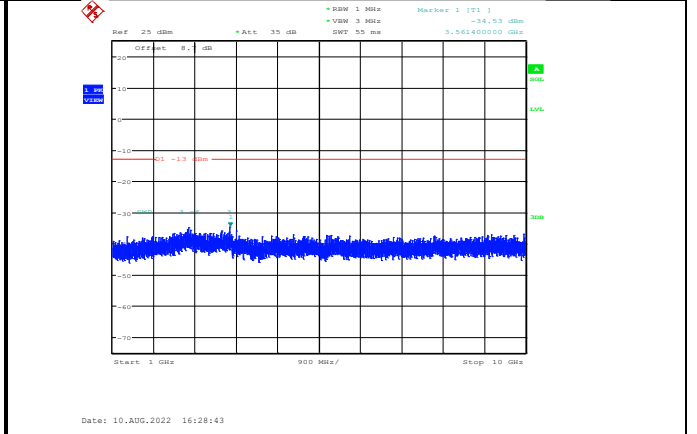

Band5-1.4MHz-64QAM-20407-1RB#0-Range1:30~1000MHz

Band5-1.4MHz-64QAM-20525-1RB#0-Range2:1000~10000MHz

Band5-1.4MHz-64QAM-20407-1RB#0-Range2:1000~10000MHz

Band5-1.4MHz-64QAM-20643-1RB#0-Range1:30~1000MHz

Band5-1.4MHz-64QAM-20525-1RB#0-Range1:30~1000MHz