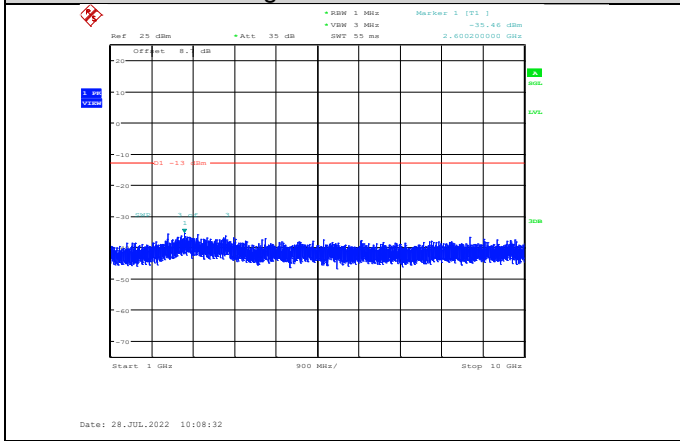

Date: 27.JUL.2022 17:49:41

Band5-4233-3000~10000MHz

LTE:

Band5-1.4MHz-QPSK-20407-1RB#0-Range1:30~1000MHz

Band5-1.4MHz-QPSK-20525-1RB#0-Range2:1000~10000MHz

Band5-1.4MHz-QPSK-20407-1RB#0-Range2:1000~10000MHz

Band5-1.4MHz-QPSK-20643-1RB#0-Range1:30~1000MHz

Band5-1.4MHz-QPSK-20525-1RB#0-Range1:30~1000MHz

Band5-1.4MHz-QPSK-20643-1RB#0-Range2:1000~10000MHz

**Band5-1.4MHz-16QAM-20407-1RB#0-
Range1:30~1000MHz**

**Band5-1.4MHz-16QAM-20525-1RB#0-
Range2:1000~10000MHz**