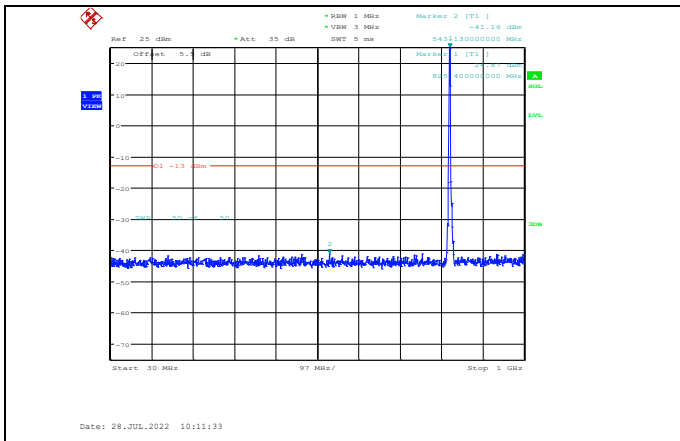

**Band5-3MHz-QPSK-20415-1RB#0-
Range1:30~1000MHz**