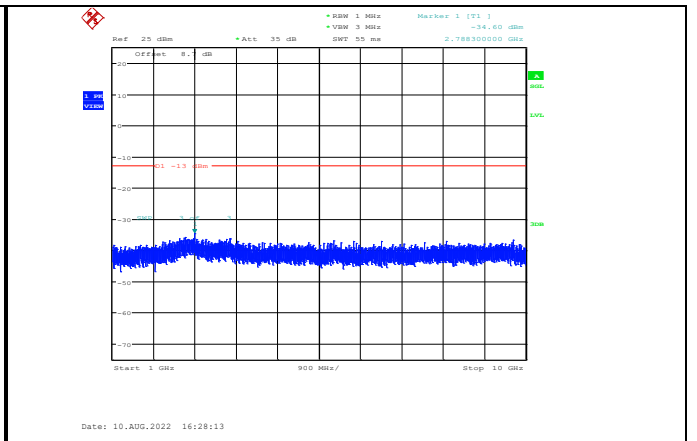

Band5-1.4MHz-64QAM-20525-1RB#0-Range2:1000~10000MHz