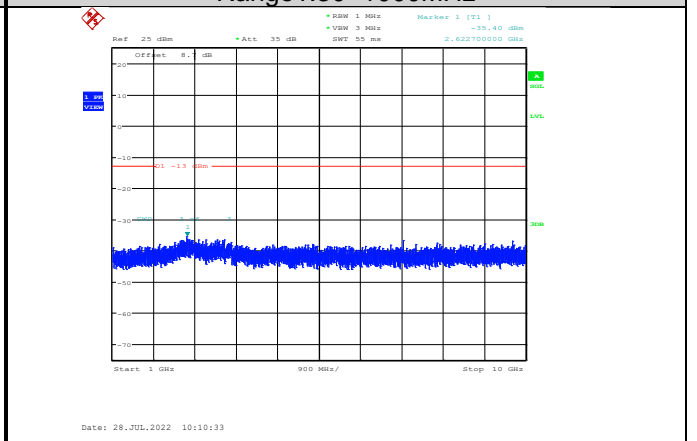

**Band5-1.4MHz-16QAM-20643-1RB#0-
Range2:1000~10000MHz**