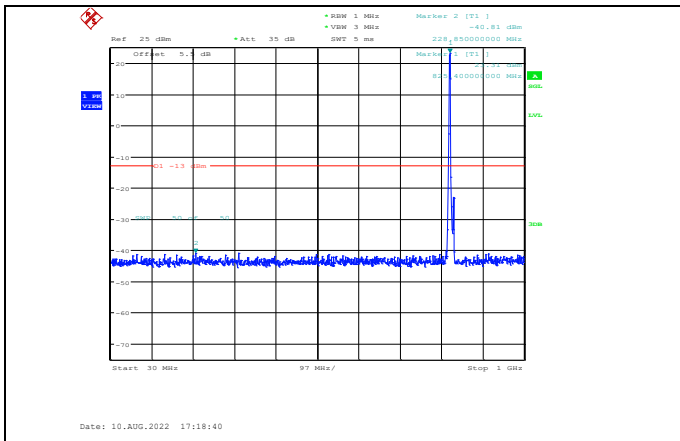

**Band5-5MHz-64QAM-20425-1RB#0-
Range1:30~1000MHz**