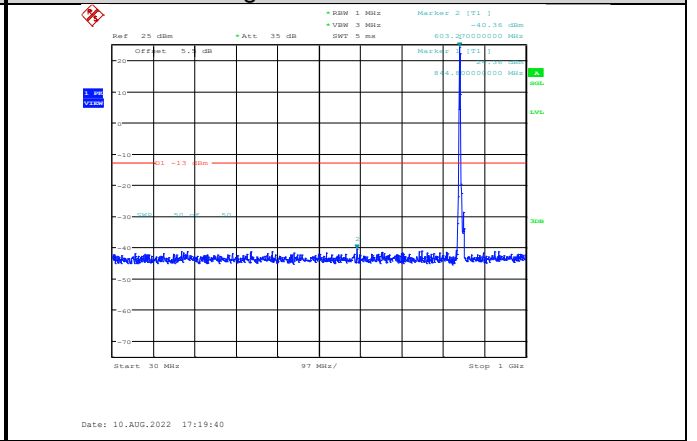

**Band5-5MHz-64QAM-20625-1RB#0-
Range1:30~1000MHz**