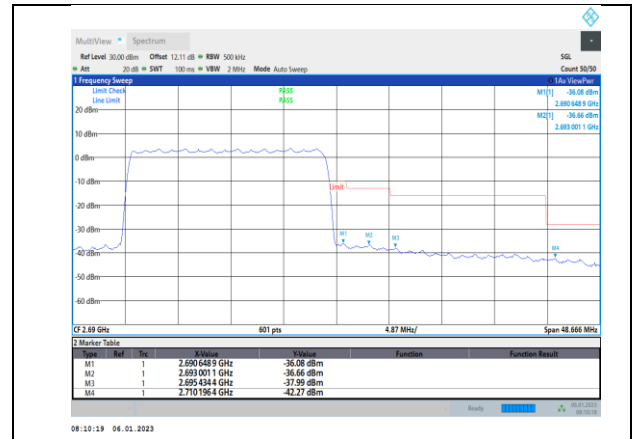

11. APPENDIX E: CONDUCTED SPURIOUS EMISSION

Test Graphs:

GSM:

GPRS850-128-3-30~1000MHz

GPRS850-190-3-1000~10000MHz

GPRS850-128-3-1000~10000MHz

GPRS850-190-3-1000~10000MHz

GPRS850-128-3-1000~10000MHz