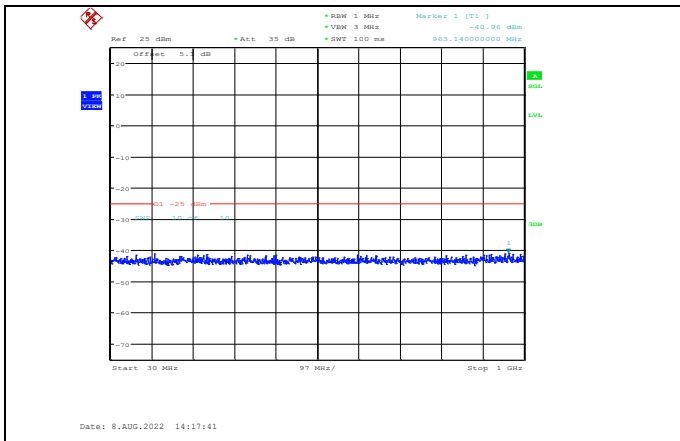

**Band7-5MHz-64QAM-20775-1RB#0-
Range1:30~1000MHz**