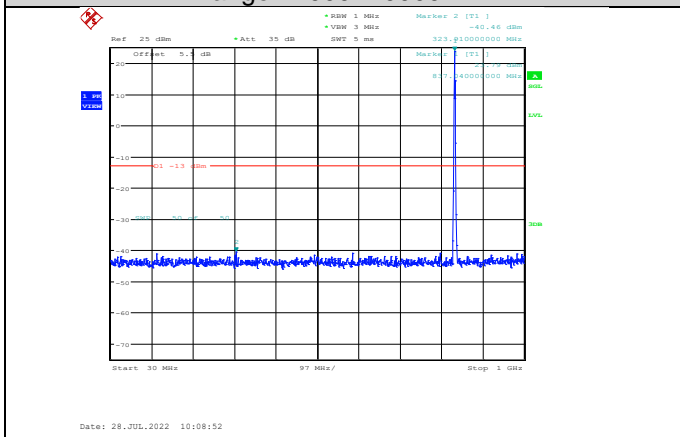

Band5-1.4MHz-QPSK-20525-1RB#0-Range1:30~1000MHz