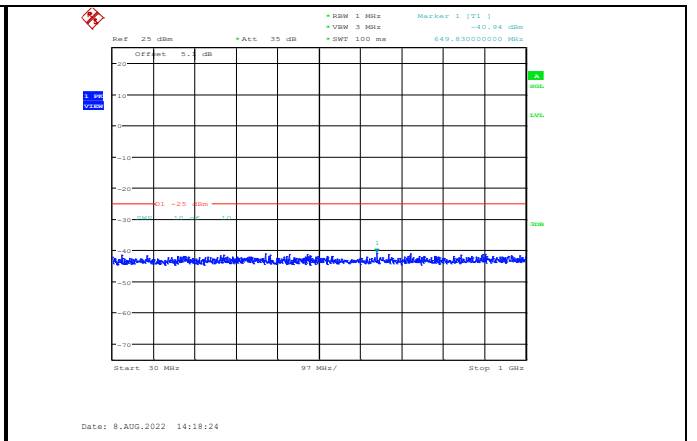

**Band7-5MHz-64QAM-21100-1RB#0-
Range1:30~1000MHz**