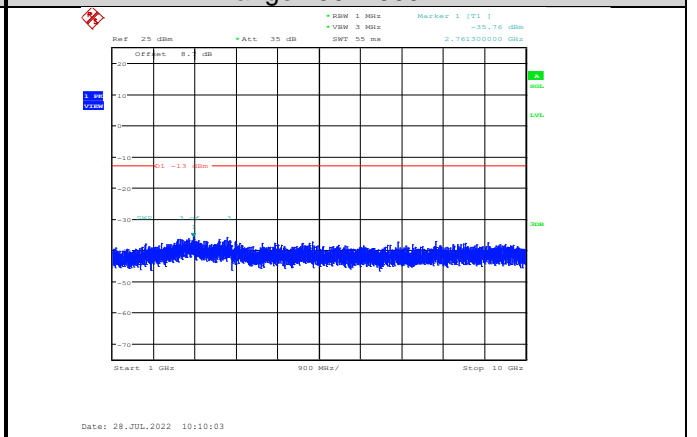

Band5-1.4MHz-QPSK-20643-1RB#0-Range2:1000~10000MHz