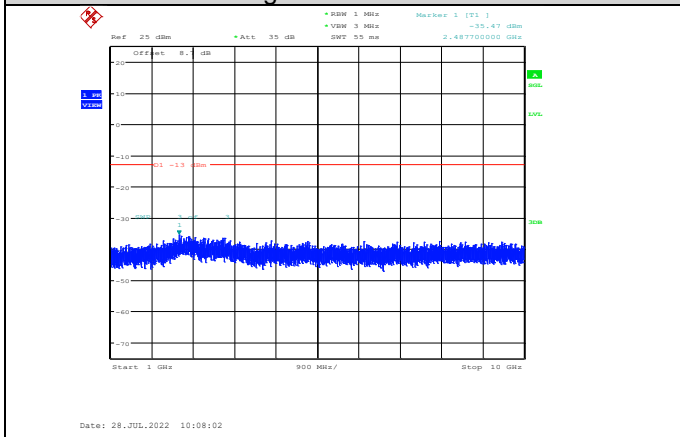

Date: 27.JUL.2022 17:49:41

Band5-4233-3000~10000MHz

LTE:

Band5-1.4MHz-QPSK-20407-1RB#0-Range1:30~1000MHz

Band5-1.4MHz-QPSK-20525-1RB#0-Range2:1000~10000MHz

Band5-1.4MHz-QPSK-20407-1RB#0-Range2:1000~10000MHz