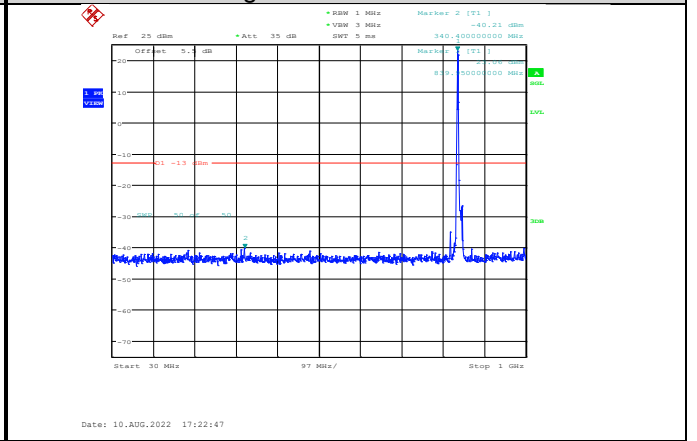

**Band5-10MHz-64QAM-20600-1RB#0-
Range1:30~1000MHz**