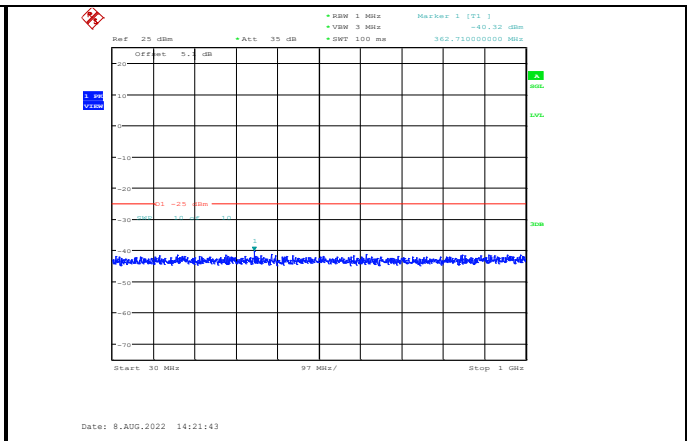

Band7-10MHz-64QAM-21400-1RB#0-Range1:30~1000MHz