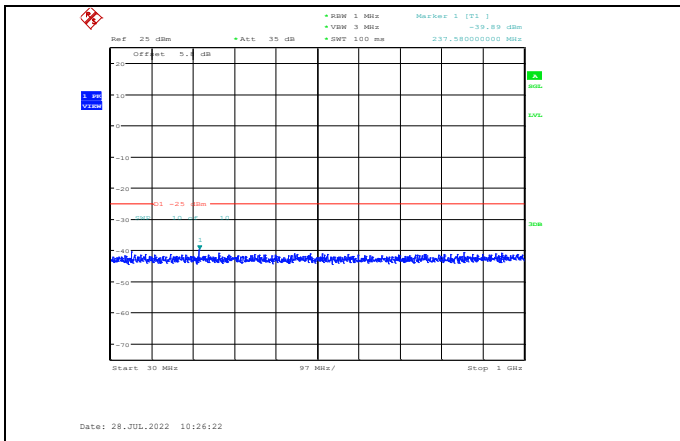

**Band7-5MHz-16QAM-21100-1RB#0-
Range1:30~1000MHz**