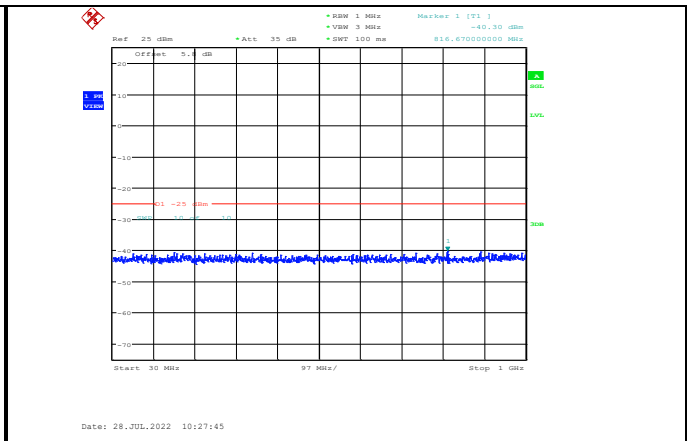

**Band7-5MHz-16QAM-21425-1RB#0-
Range1:30~1000MHz**