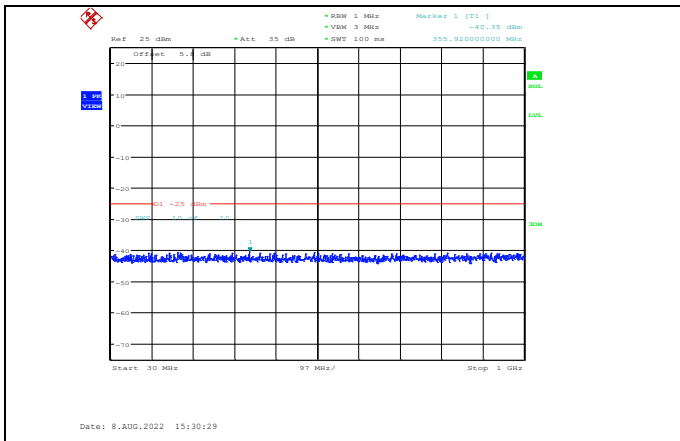

Band7-15MHz-QPSK-21375-1RB#0-Range1:30~1000MHz