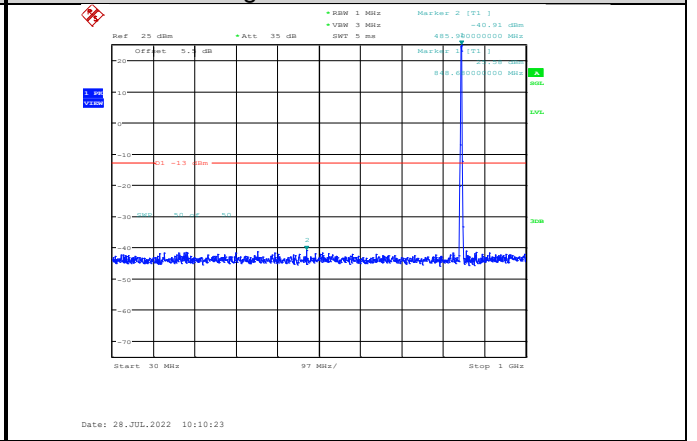

**Band5-1.4MHz-16QAM-20643-1RB#0-
Range1:30~1000MHz**