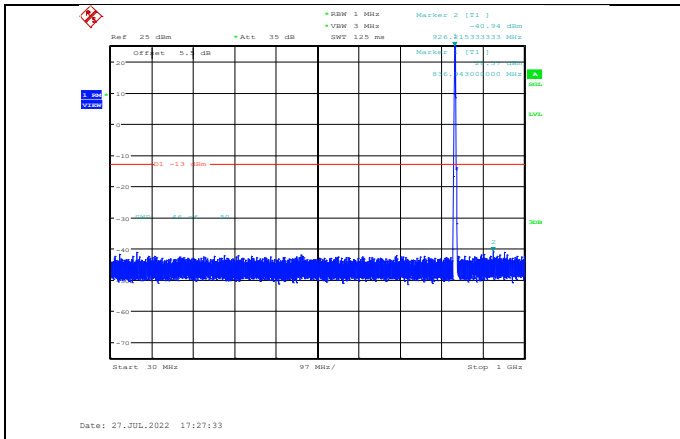

11. APPENDIX E: CONDUCTED SPURIOUS EMISSION

Test Graphs:

GSM:

GPRS850-128-3-30~1000MHz

GPRS850-190-3-1000~10000MHz

GPRS850-128-3-1000~10000MHz

GPRS850-190-3-1000~10000MHz

GPRS850-128-3-1000~10000MHz