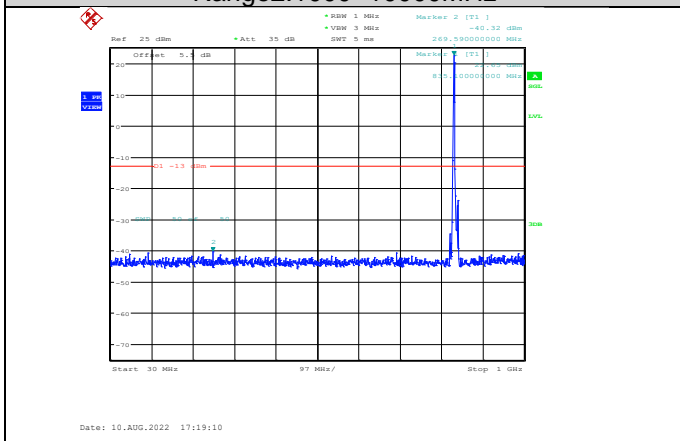

**Band5-5MHz-64QAM-20525-1RB#0-
Range1:30~1000MHz**