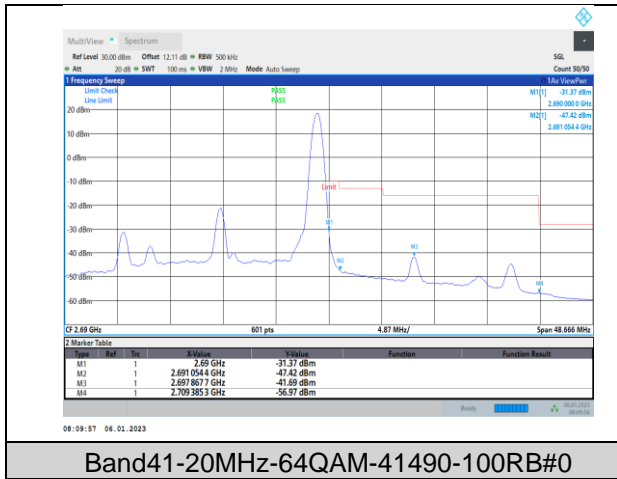

Band41-20MHz-64QAM-40340-100RB#0

Band41-20MHz-64QAM-41490-100RB#0