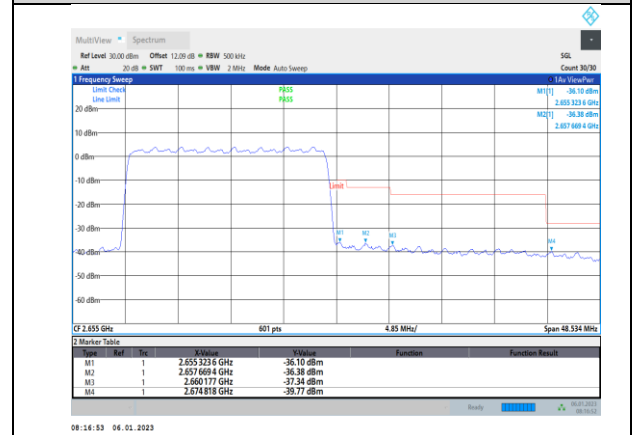

Band41-20MHz-64QAM-41140-100RB#0