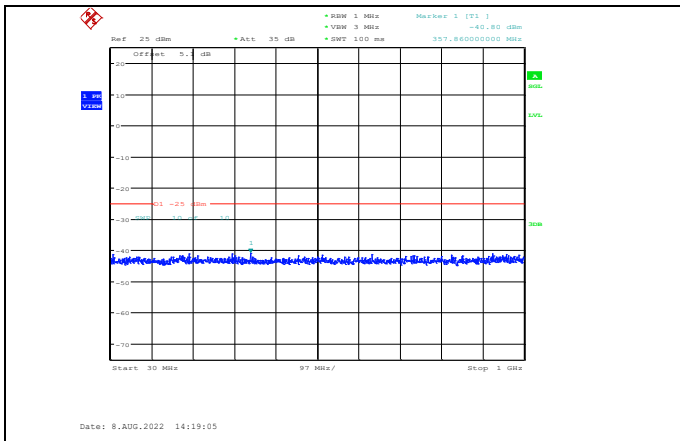

Band7-5MHz-64QAM-21425-1RB#0-Range1:30~1000MHz