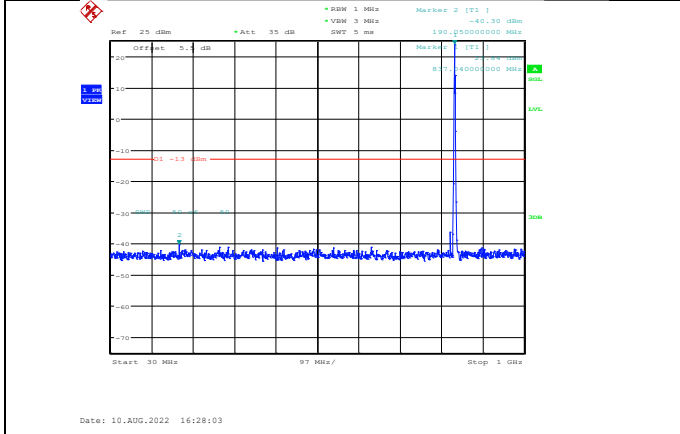

Band5-1.4MHz-64QAM-20407-1RB#0-Range1:30~1000MHz

Band5-1.4MHz-64QAM-20525-1RB#0-Range2:1000~10000MHz

Band5-1.4MHz-64QAM-20407-1RB#0-Range2:1000~10000MHz

Band5-1.4MHz-64QAM-20643-1RB#0-Range1:30~1000MHz

Band5-1.4MHz-64QAM-20525-1RB#0-Range1:30~1000MHz