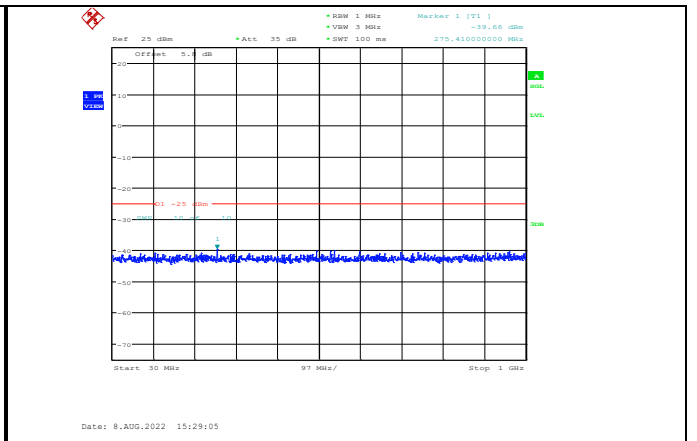

Band7-15MHz-QPSK-21100-1RB#0-Range1:30~1000MHz