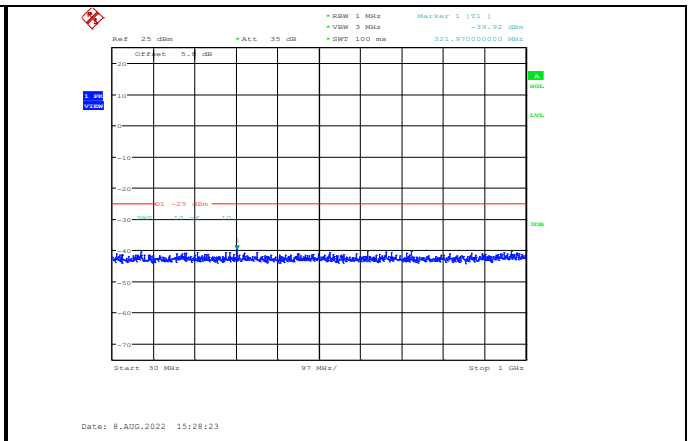

Band7-15MHz-16QAM-20825-1RB#0-Range1:30~1000MHz