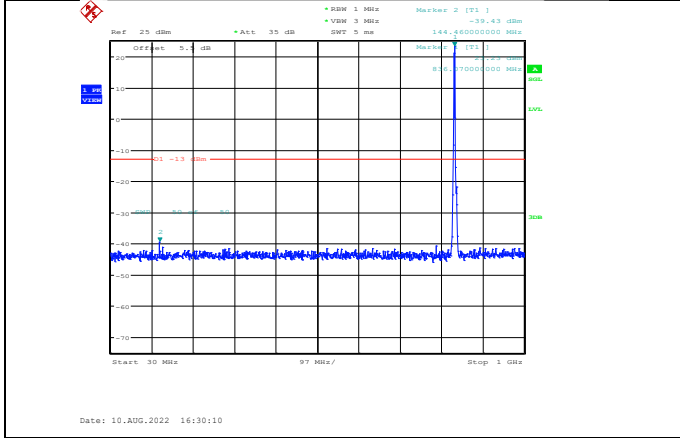

**Band5-3MHz-64QAM-20415-1RB#0-
Range2:1000~10000MHz**

**Band5-3MHz-64QAM-20525-1RB#0-
Range1:30~1000MHz**

Date: 10.AUG.2022 16:30:10