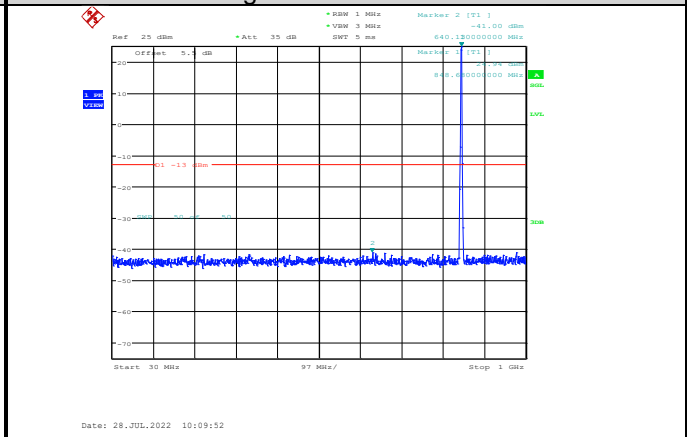

Date: 27.JUL.2022 17:49:41

Band5-4233-3000~10000MHz

LTE:

Band5-1.4MHz-QPSK-20407-1RB#0-Range1:30~1000MHz

Band5-1.4MHz-QPSK-20525-1RB#0-Range2:1000~10000MHz

Band5-1.4MHz-QPSK-20407-1RB#0-Range2:1000~10000MHz