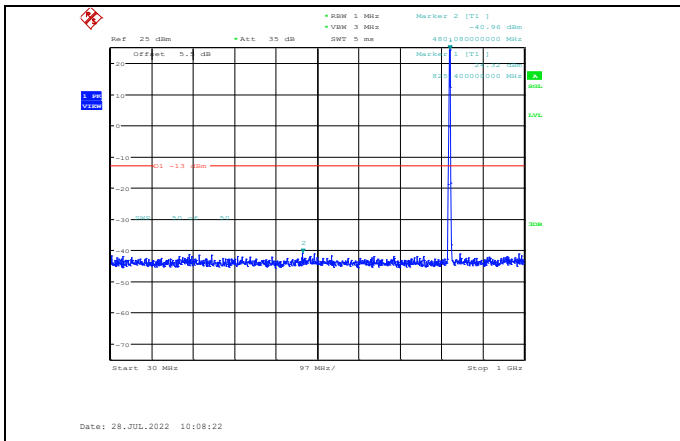

**Band5-1.4MHz-16QAM-20407-1RB#0-
Range1:30~1000MHz**