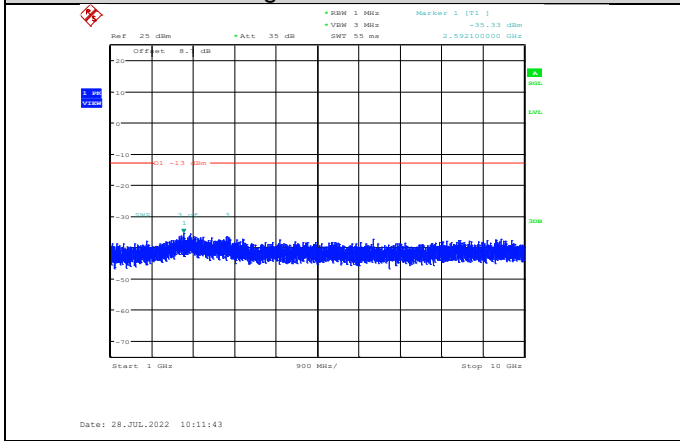

**Band5-3MHz-QPSK-20415-1RB#0-
Range2:1000~10000MHz**