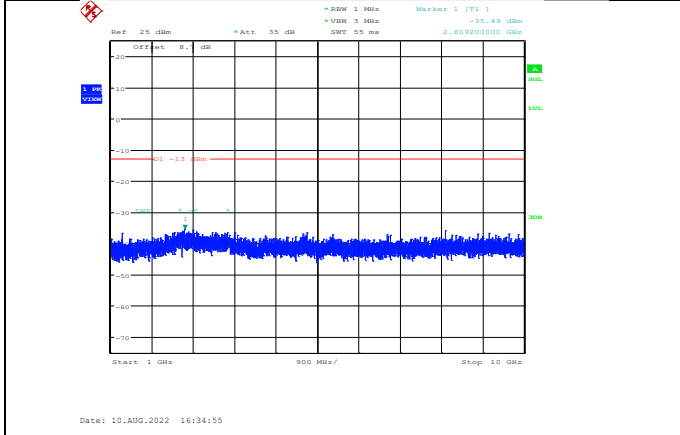

Band5-1.4MHz-64QAM-20407-1RB#0-Range2:1000~10000MHz