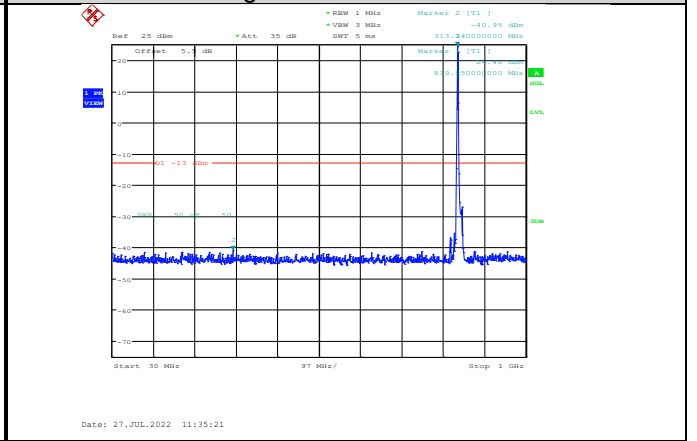

**Band5-10MHz-16QAM-20600-1RB#0-
Range1:30~1000MHz**