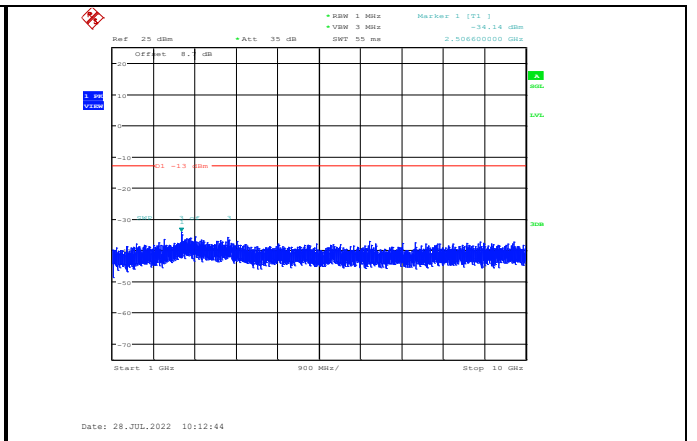

**Band5-3MHz-QPSK-20525-1RB#0-
Range2:1000~10000MHz**