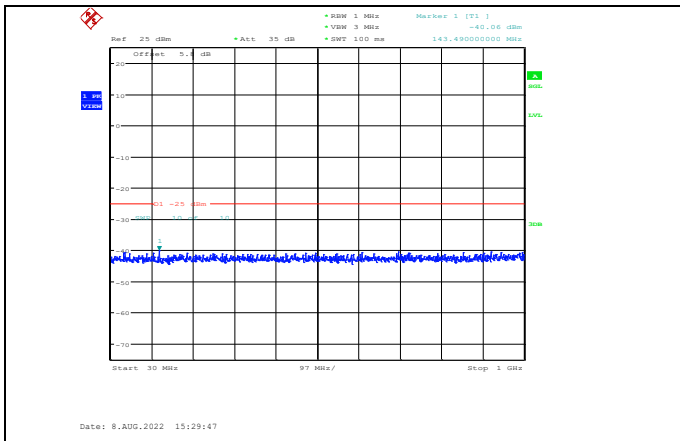

Band7-15MHz-16QAM-21100-1RB#0-Range1:30~1000MHz