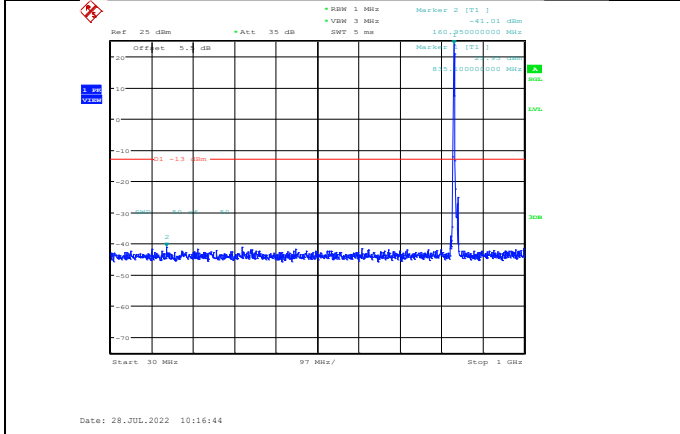

Band5-5MHz-16QAM-20525-1RB#0-Range1:30~1000MHz