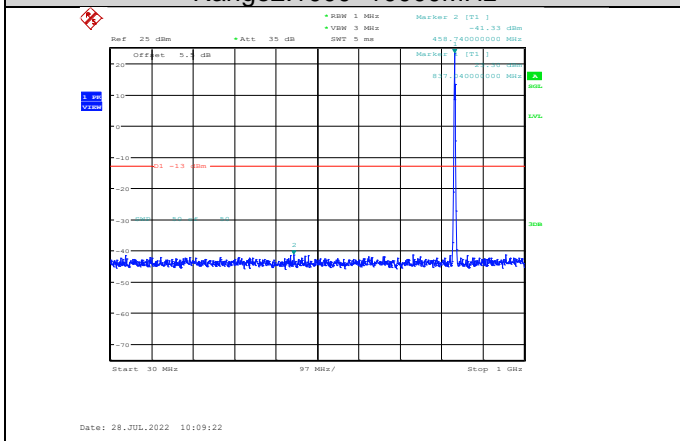

**Band5-1.4MHz-16QAM-20525-1RB#0-
Range1:30~1000MHz**