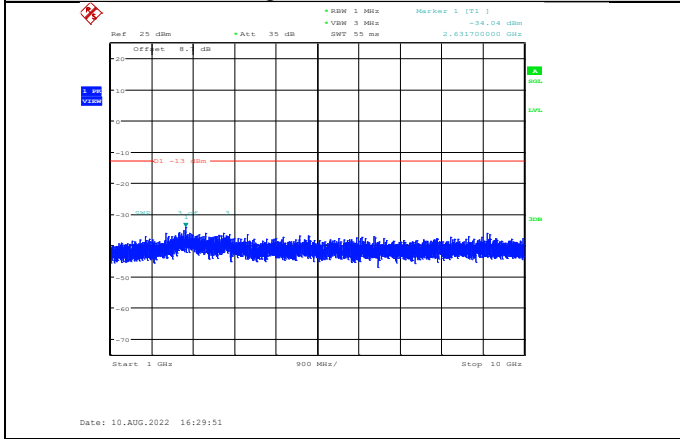

**Band5-3MHz-64QAM-20415-1RB#0-
Range1:30~1000MHz**

Date: 10.AUG.2022 16:29:51