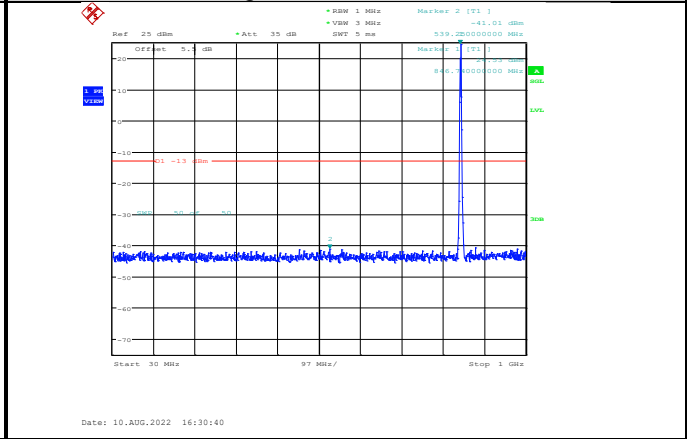

**Band5-3MHz-64QAM-20525-1RB#0-
Range2:1000~10000MHz**

Date: 10.AUG.2022 16:30:40