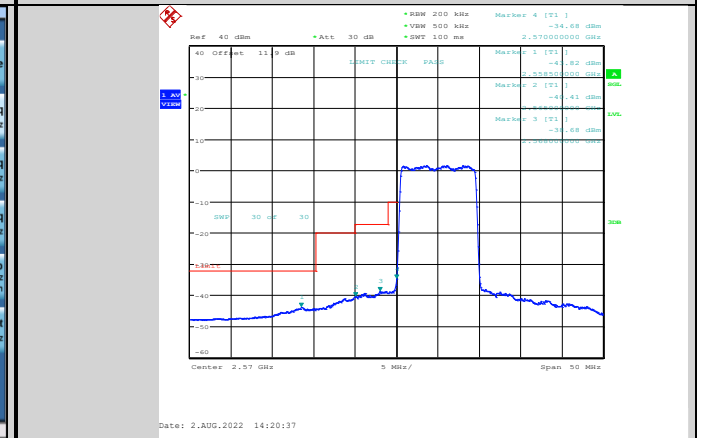

Band38-10MHz-16QAM-37800-1RB#0

Band38-10MHz-16QAM-38200-50RB#0

Band38-10MHz-16QAM-37800-50RB#0

Band38-10MHz-64QAM-37800-1RB#0

Band38-10MHz-16QAM-38200-1RB#49

Band38-10MHz-64QAM-37800-50RB#0

Band38-10MHz-64QAM-38200-1RB#49

Band38-15MHz-QPSK-37825-75RB#0

Band38-10MHz-64QAM-38200-50RB#0

Band38-15MHz-QPSK-38175-1RB#74

Band38-15MHz-QPSK-37825-1RB#0

Band38-15MHz-QPSK-38175-75RB#0

Band38-15MHz-16QAM-37825-1RB#0

Band38-15MHz-16QAM-38175-75RB#0