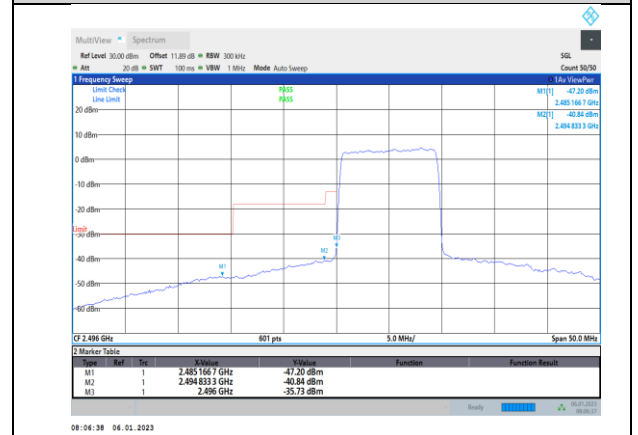

Band41-10MHz-64QAM-39700-50RB#0

Band41-10MHz-64QAM-40090-1RB#0