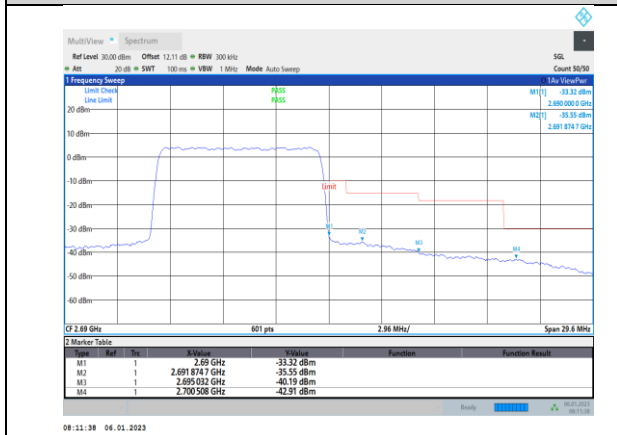

Band41-10MHz-64QAM-41190-50RB#0

Band41-10MHz-64QAM-40290-50RB#0

Band41-10MHz-64QAM-41540-1RB#49

Band41-10MHz-64QAM-41540-50RB#0

Band41-15MHz-QPSK-41515-1RB#74

Band41-15MHz-QPSK-39725-1RB#0

Band41-15MHz-QPSK-41515-75RB#0