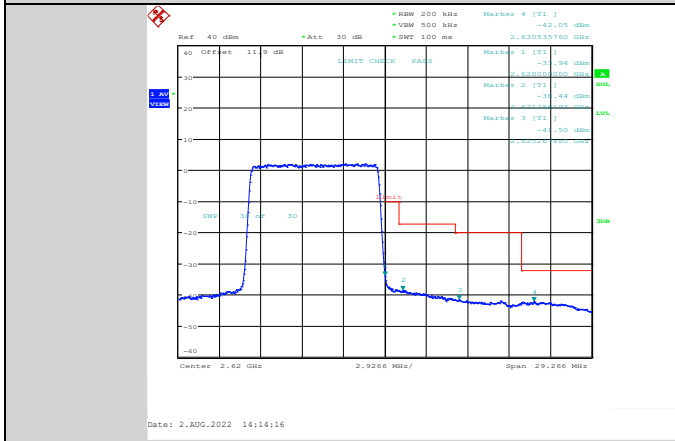

Band38-10MHz-64QAM-38200-1RB#49

Band38-10MHz-64QAM-38200-50RB#0