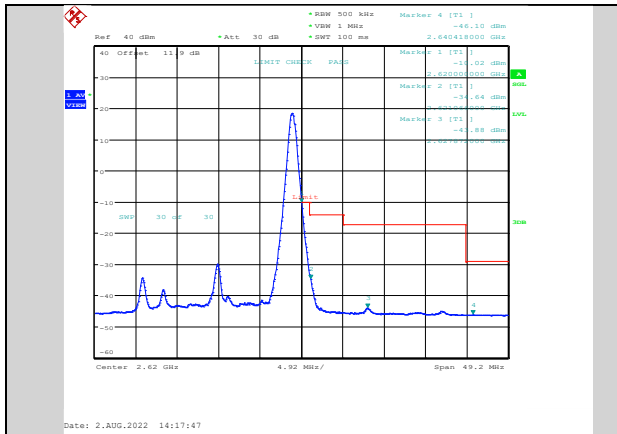

Band38-20MHz-16QAM-38150-1RB#99

Band38-20MHz-64QAM-38150-1RB#99