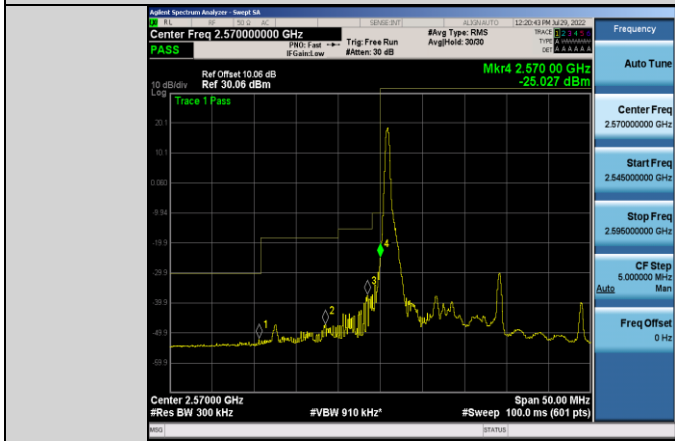

Band38-10MHz-64QAM-38200-50RB#0

Band38-15MHz-QPSK-37825-1RB#0