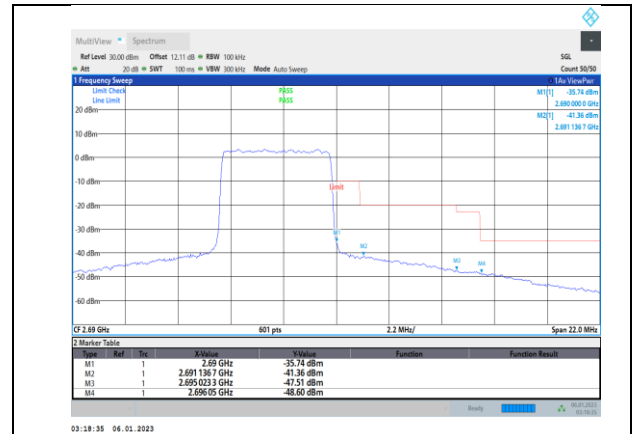

Band41-5MHz-16QAM-39675-1RB#0

Band41-5MHz-64QAM-39675-1RB#0