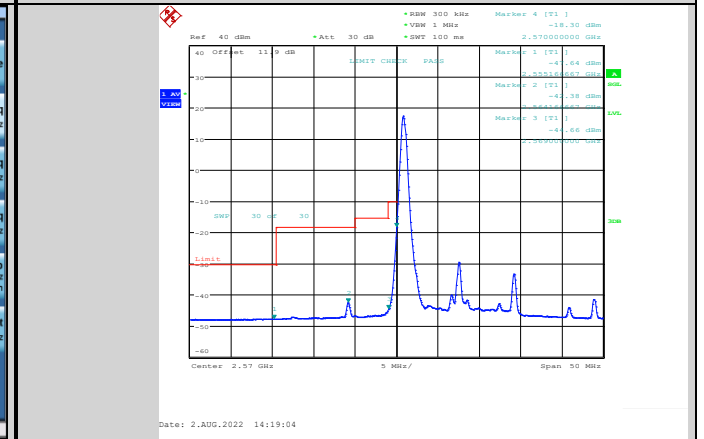

Band38-15MHz-16QAM-38175-75RB#0

Band38-15MHz-64QAM-37825-1RB#0