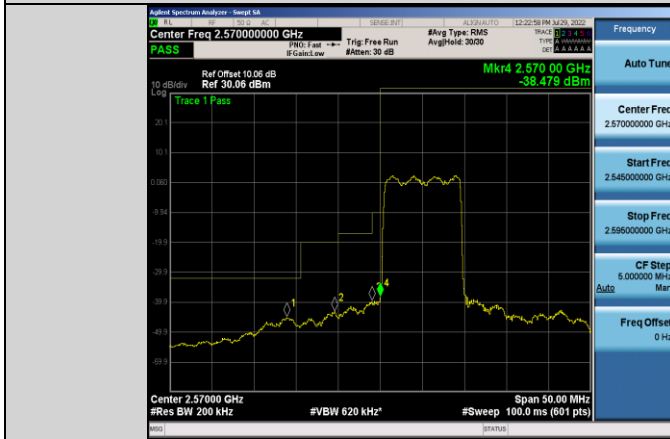

Band38-10MHz-16QAM-37800-1RB#0

Band38-10MHz-16QAM-38200-50RB#0

Band38-10MHz-16QAM-37800-50RB#0

Band38-10MHz-64QAM-37800-1RB#0

Band38-10MHz-16QAM-38200-1RB#49

Band38-10MHz-64QAM-37800-50RB#0

Band38-10MHz-64QAM-38200-1RB#49

Band38-15MHz-QPSK-37825-75RB#0

Band38-10MHz-64QAM-38200-50RB#0

Band38-15MHz-QPSK-38175-1RB#74

Band38-15MHz-QPSK-37825-1RB#0

Band38-15MHz-QPSK-38175-75RB#0

Band38-15MHz-16QAM-37825-1RB#0

Band38-15MHz-16QAM-38175-75RB#0