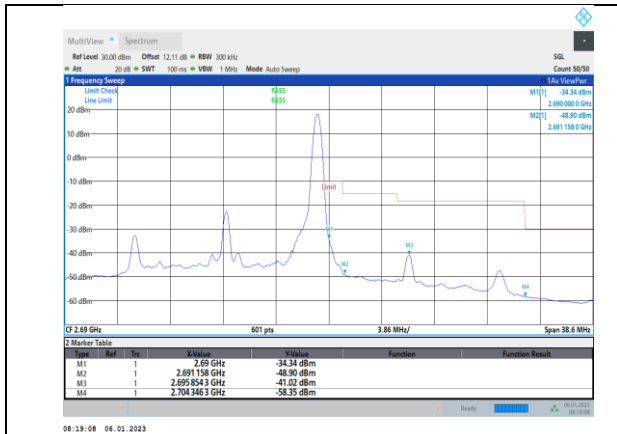

Band41-15MHz-16QAM-41515-75RB#0

Band41-15MHz-64QAM-41515-75RB#0