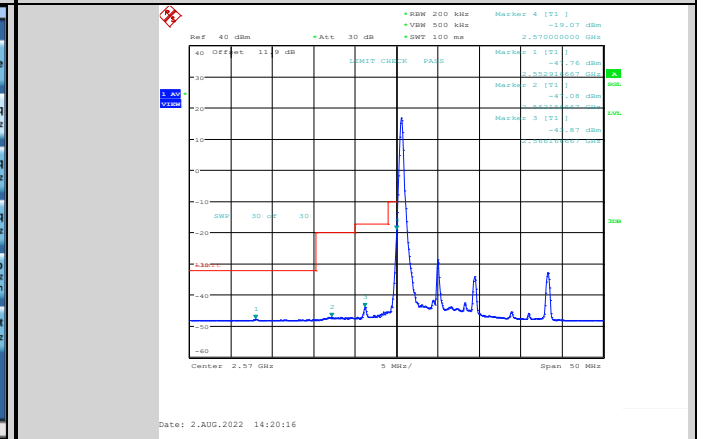

Band38-10MHz-16QAM-37800-1RB#0

Band38-10MHz-16QAM-38200-50RB#0

Band38-10MHz-16QAM-37800-50RB#0

Band38-10MHz-64QAM-37800-1RB#0

Band38-10MHz-16QAM-38200-1RB#49

Band38-10MHz-64QAM-37800-50RB#0

Band38-10MHz-64QAM-38200-1RB#49