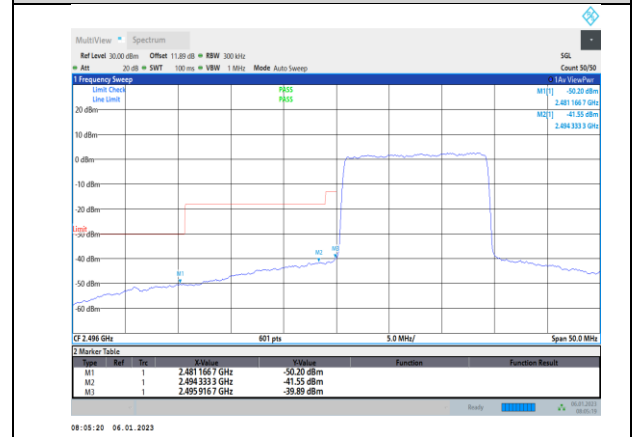

Band41-15MHz-QPSK-39725-75RB#0

Band41-15MHz-16QAM-39725-1RB#0

Band41-15MHz-16QAM-39725-75RB#0

Band41-15MHz-64QAM-39725-1RB#0

Band41-15MHz-16QAM-41515-1RB#74

Band41-15MHz-64QAM-39725-75RB#0

Band41-15MHz-16QAM-41515-75RB#0