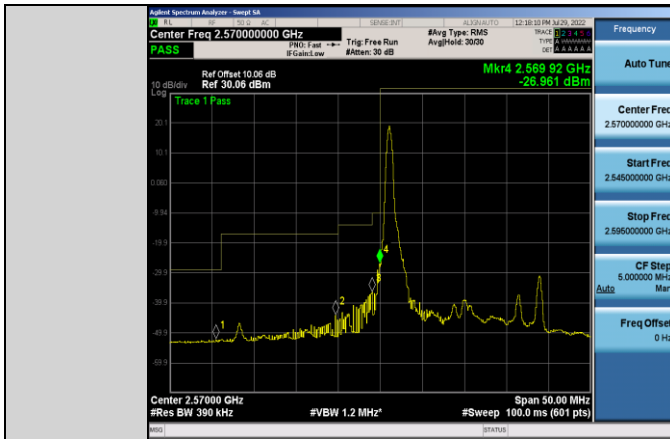

Band38-20MHz-QPSK-37850-1RB#0

Band38-20MHz-16QAM-37850-1RB#0