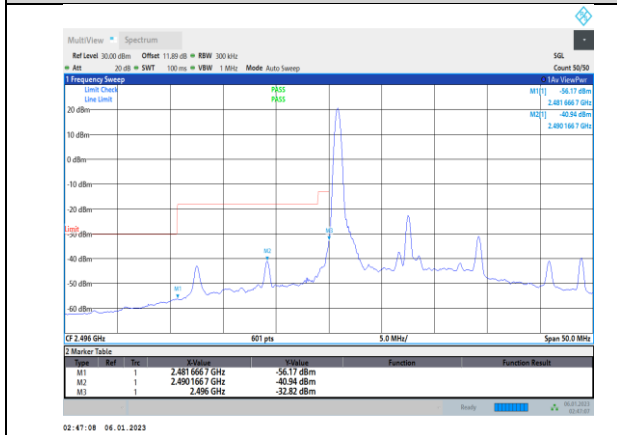

Band41-10MHz-64QAM-41190-50RB#0

Band41-10MHz-64QAM-40290-50RB#0

Band41-10MHz-64QAM-41540-1RB#49

Band41-10MHz-64QAM-41540-50RB#0

Band41-15MHz-QPSK-41515-1RB#74

Band41-15MHz-QPSK-39725-1RB#0

Band41-15MHz-QPSK-41515-75RB#0