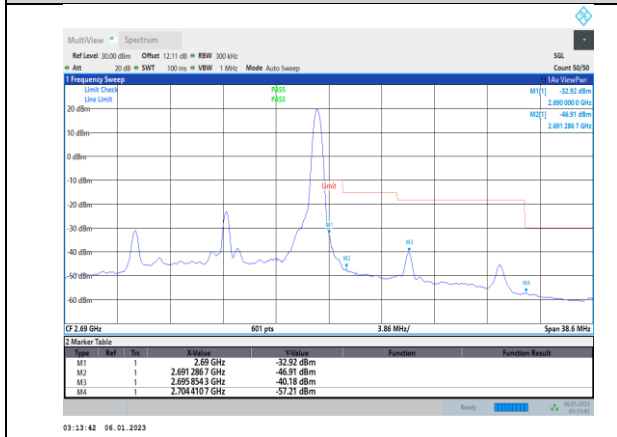

Band41-15MHz-QPSK-39725-75RB#0

Band41-15MHz-16QAM-39725-1RB#0

Band41-15MHz-16QAM-39725-75RB#0

Band41-15MHz-64QAM-39725-1RB#0

Band41-15MHz-16QAM-41515-1RB#74

Band41-15MHz-64QAM-39725-75RB#0

Band41-15MHz-16QAM-41515-75RB#0