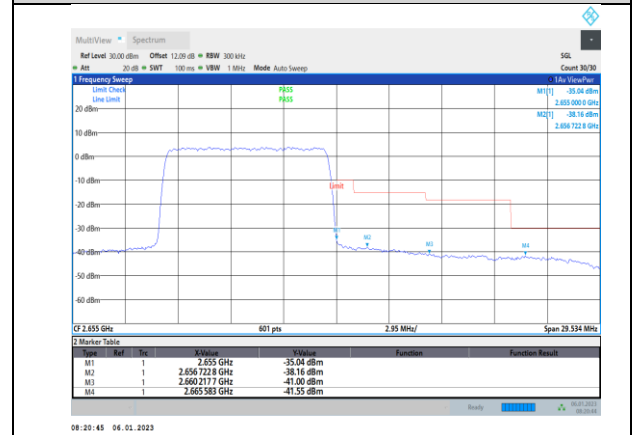

Band41-10MHz-64QAM-41190-50RB#0

Band41-10MHz-64QAM-41540-1RB#49