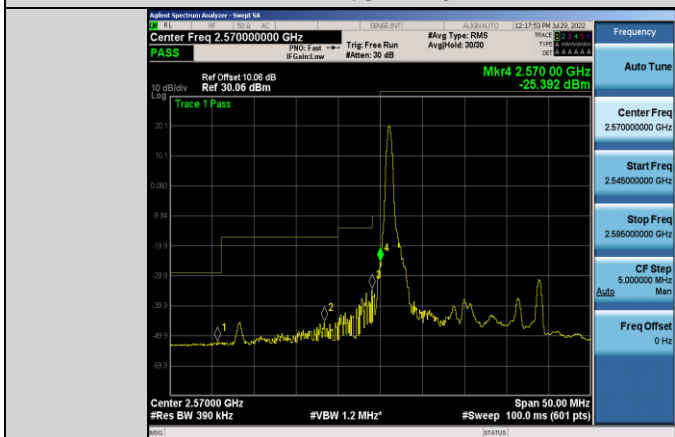

Band38-15MHz-64QAM-38175-75RB#0

Band38-20MHz-QPSK-37850-1RB#0