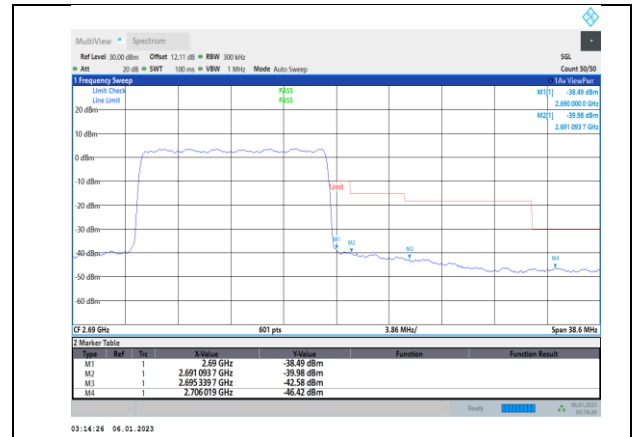

Band41-15MHz-16QAM-39725-1RB#0

Band41-15MHz-64QAM-39725-1RB#0