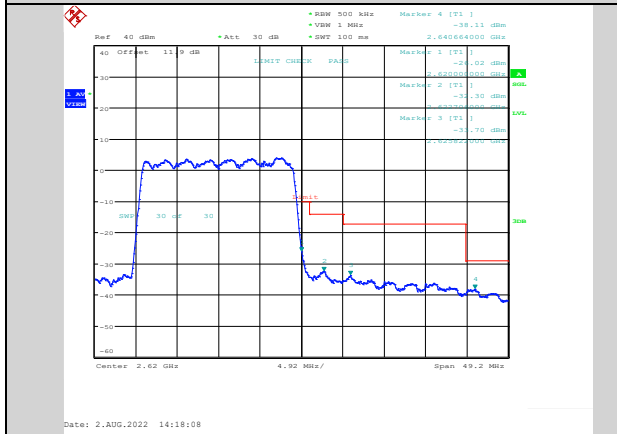

Band38-20MHz-64QAM-38150-1RB#99

Band38-20MHz-64QAM-38150-100RB#0