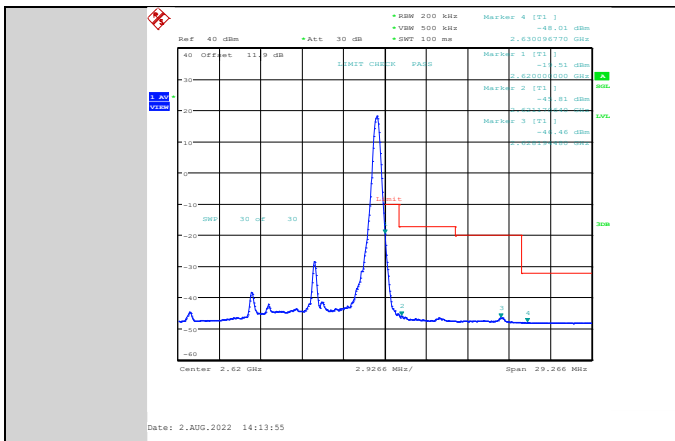

Band38-10MHz-16QAM-37800-1RB#0

Band38-10MHz-16QAM-38200-50RB#0

Band38-10MHz-16QAM-37800-50RB#0

Band38-10MHz-64QAM-37800-1RB#0

Band38-10MHz-16QAM-38200-1RB#49

Band38-10MHz-64QAM-37800-50RB#0

Band38-10MHz-64QAM-38200-1RB#49