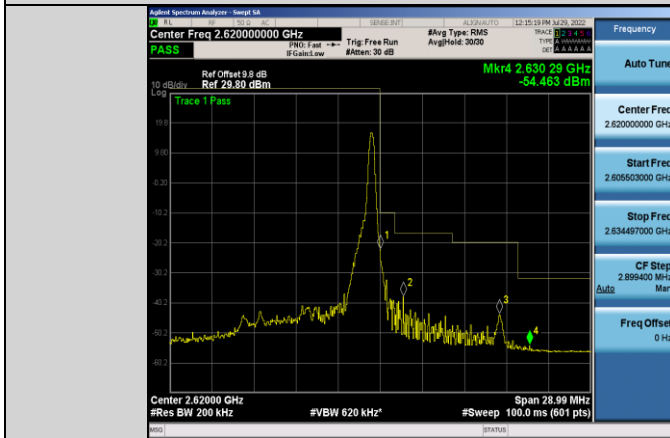

Band38-10MHz-16QAM-37800-1RB#0

Band38-10MHz-16QAM-38200-50RB#0

Band38-10MHz-16QAM-37800-50RB#0

Band38-10MHz-64QAM-37800-1RB#0

Band38-10MHz-16QAM-38200-1RB#49

Band38-10MHz-64QAM-37800-50RB#0

Band38-10MHz-64QAM-38200-1RB#49