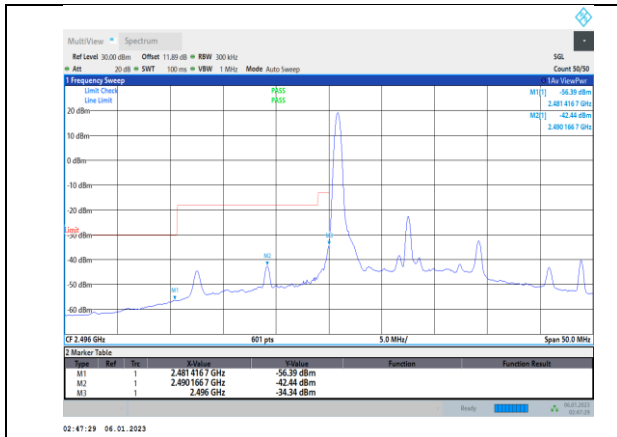

Band41-15MHz-QPSK-39725-75RB#0

Band41-15MHz-16QAM-39725-75RB#0