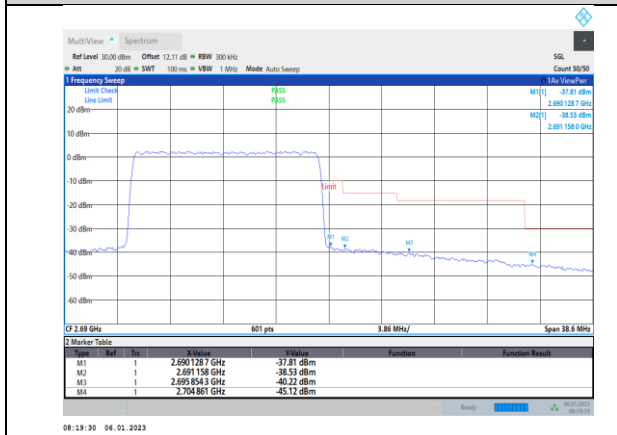

Band41-15MHz-64QAM-41515-75RB#0

Band41-20MHz-QPSK-39750-1RB#0