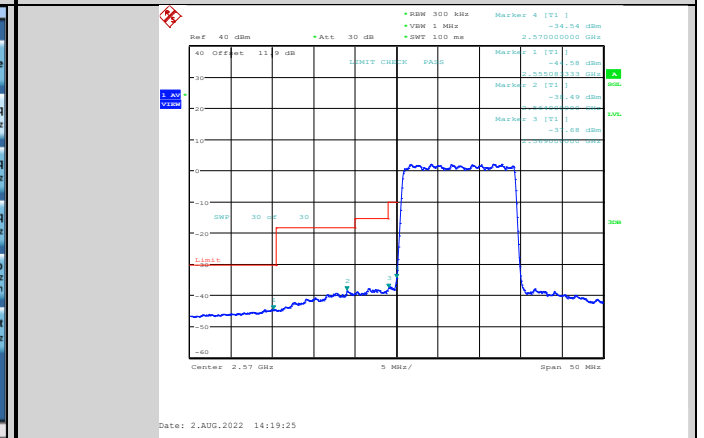

Band38-15MHz-64QAM-37825-1RB#0

Band38-15MHz-64QAM-37825-75RB#0