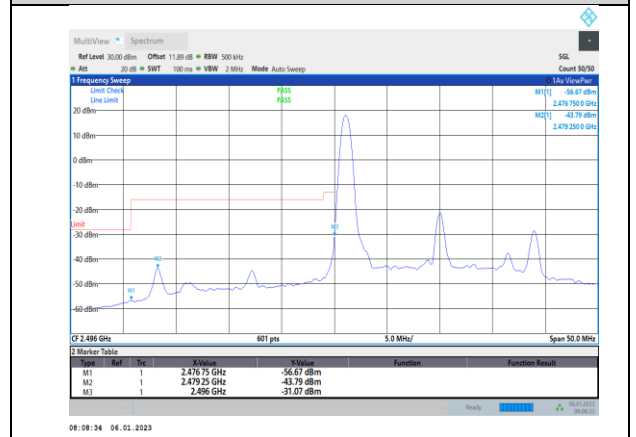

Band41-20MHz-64QAM-39750-1RB#0

Band41-20MHz-64QAM-39750-100RB#0