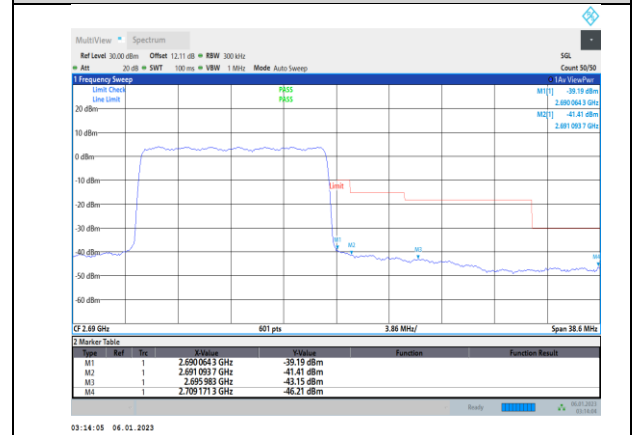

Band41-15MHz-QPSK-41515-75RB#0

Band41-15MHz-16QAM-39725-1RB#0