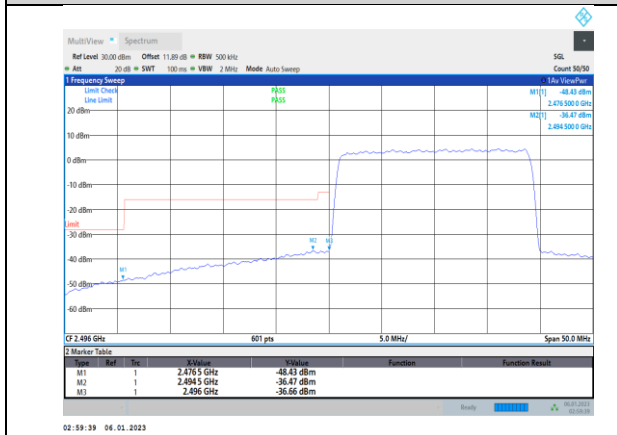

Band41-20MHz-16QAM-39750-100RB#0

Band41-20MHz-16QAM-40140-1RB#0