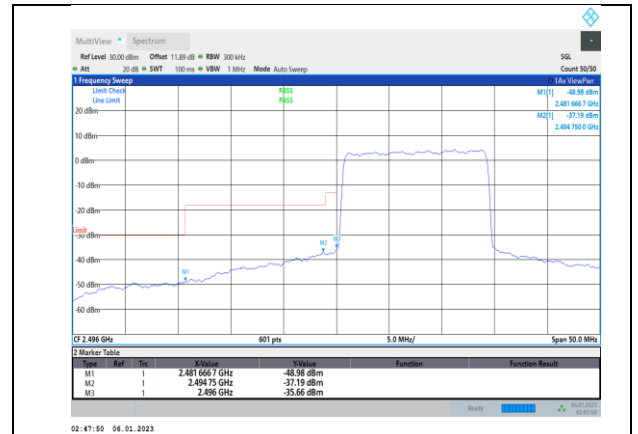

Band41-10MHz-64QAM-41190-50RB#0

Band41-10MHz-64QAM-40290-50RB#0

Band41-10MHz-64QAM-41540-1RB#49

Band41-10MHz-64QAM-41540-50RB#0

Band41-15MHz-QPSK-41515-1RB#74

Band41-15MHz-QPSK-39725-1RB#0

Band41-15MHz-QPSK-41515-75RB#0