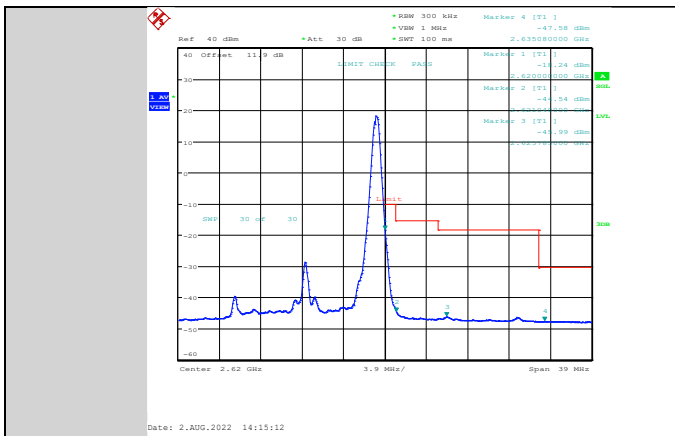

Band38-15MHz-16QAM-37825-75RB#0

Band38-15MHz-64QAM-37825-1RB#0

Band38-15MHz-16QAM-38175-1RB#74

Band38-15MHz-64QAM-37825-75RB#0

Band38-15MHz-64QAM-38175-1RB#74

Band38-20MHz-QPSK-37850-100RB#0

Band38-15MHz-64QAM-38175-75RB#0