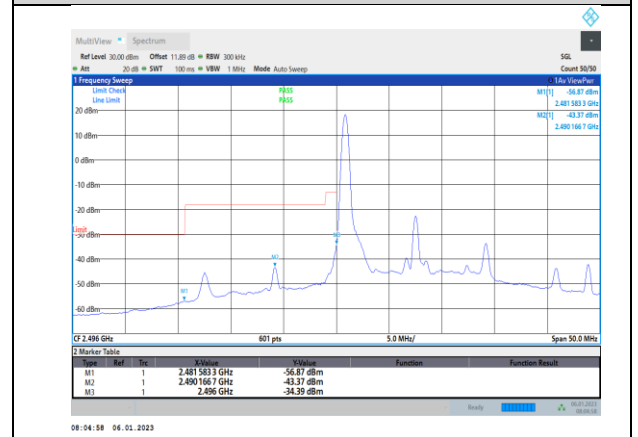

Band41-15MHz-QPSK-39725-75RB#0

Band41-15MHz-16QAM-39725-1RB#0

Band41-15MHz-16QAM-39725-75RB#0

Band41-15MHz-64QAM-39725-1RB#0

Band41-15MHz-16QAM-41515-1RB#74

Band41-15MHz-64QAM-39725-75RB#0

Band41-15MHz-16QAM-41515-75RB#0