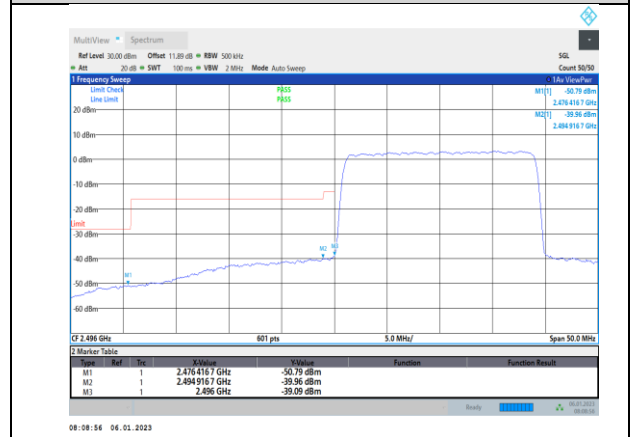

Band41-20MHz-64QAM-39750-100RB#0

Band41-20MHz-64QAM-40140-1RB#0