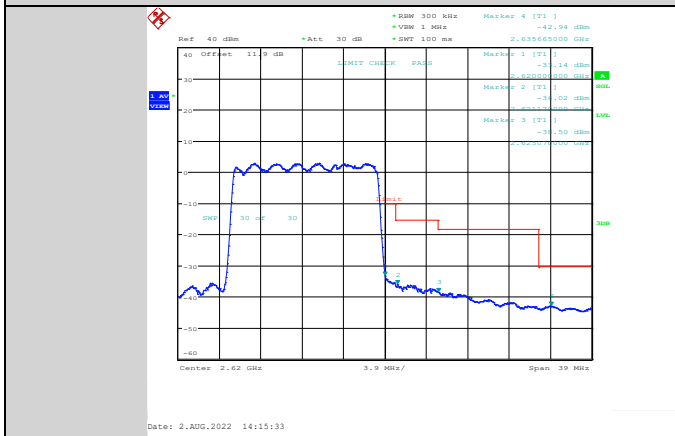

Band38-15MHz-16QAM-37825-75RB#0

Band38-15MHz-64QAM-37825-1RB#0

Band38-15MHz-16QAM-38175-1RB#74

Band38-15MHz-64QAM-37825-75RB#0

Band38-15MHz-64QAM-38175-1RB#74

Band38-20MHz-QPSK-37850-100RB#0

Band38-15MHz-64QAM-38175-75RB#0