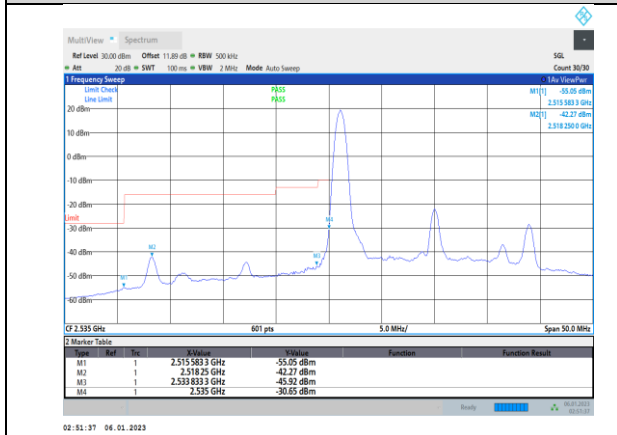

Band41-20MHz-16QAM-40140-1RB#0

Band41-20MHz-16QAM-40140-100RB#0