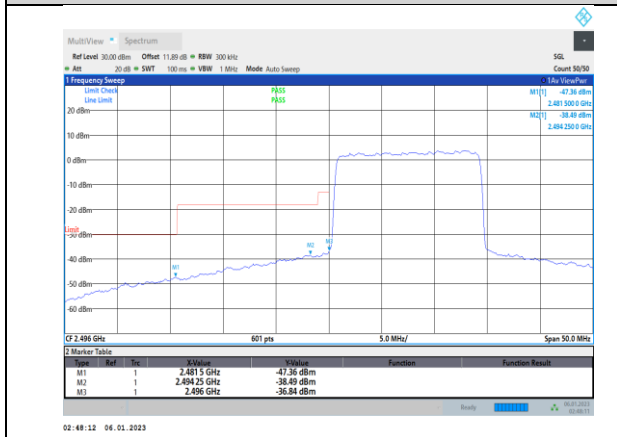

Band41-15MHz-QPSK-39725-75RB#0

Band41-15MHz-16QAM-39725-1RB#0

Band41-15MHz-16QAM-39725-75RB#0

Band41-15MHz-64QAM-39725-1RB#0

Band41-15MHz-16QAM-41515-1RB#74

Band41-15MHz-64QAM-39725-75RB#0

Band41-15MHz-16QAM-41515-75RB#0