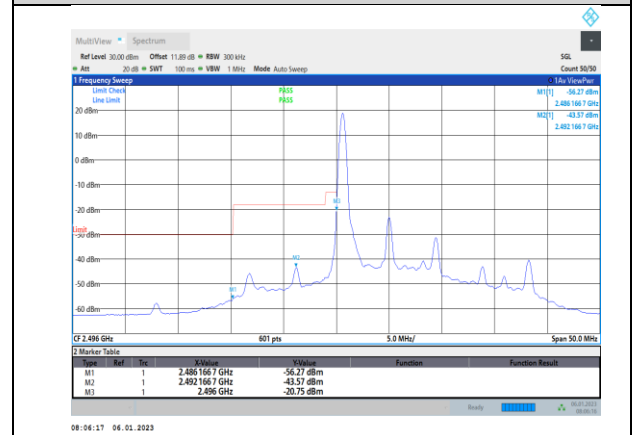

Band41-10MHz-64QAM-39700-1RB#0

Band41-10MHz-64QAM-39700-50RB#0