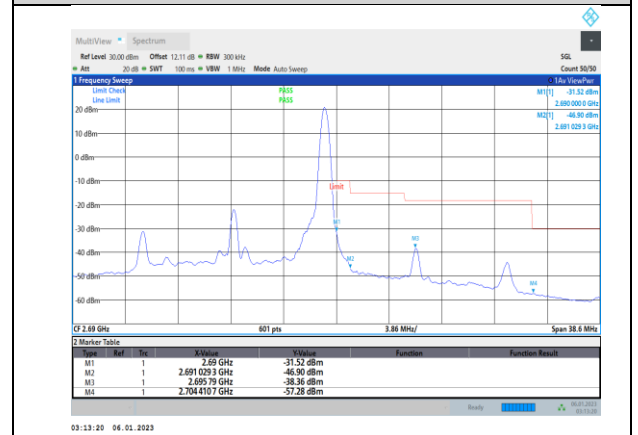

Band41-10MHz-64QAM-41190-50RB#0

Band41-10MHz-64QAM-40290-50RB#0

Band41-10MHz-64QAM-41540-1RB#49

Band41-10MHz-64QAM-41540-50RB#0

Band41-15MHz-QPSK-41515-1RB#74

Band41-15MHz-QPSK-39725-1RB#0

Band41-15MHz-QPSK-41515-75RB#0