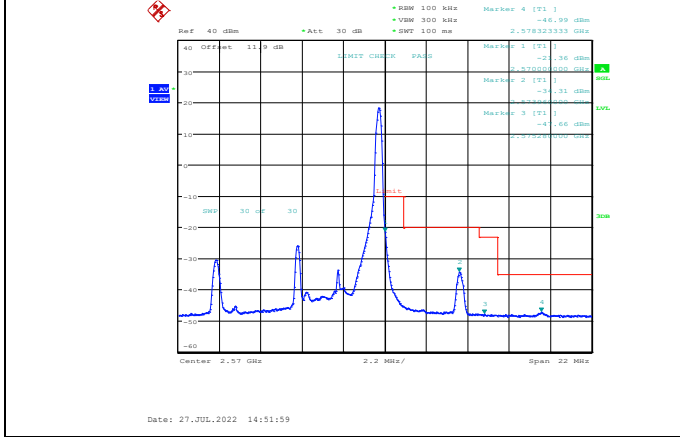

Band7-5MHz-16QAM-20775-25RB#0

Band7-5MHz-16QAM-21425-1RB#24