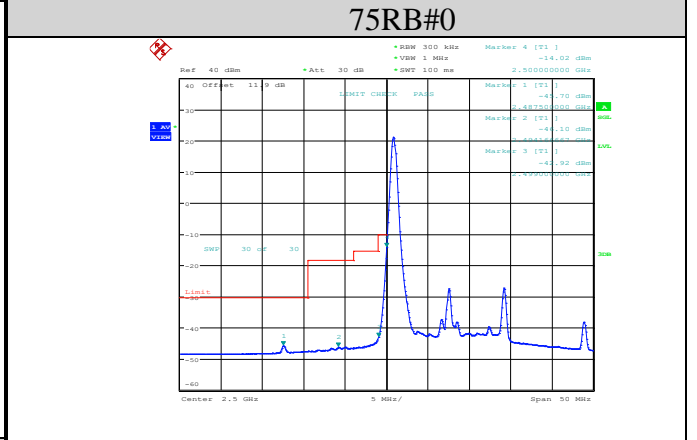

Band7-15MHz-16QAM-21375-75RB#0

Band7-15MHz-64QAM-20825-1RB#0