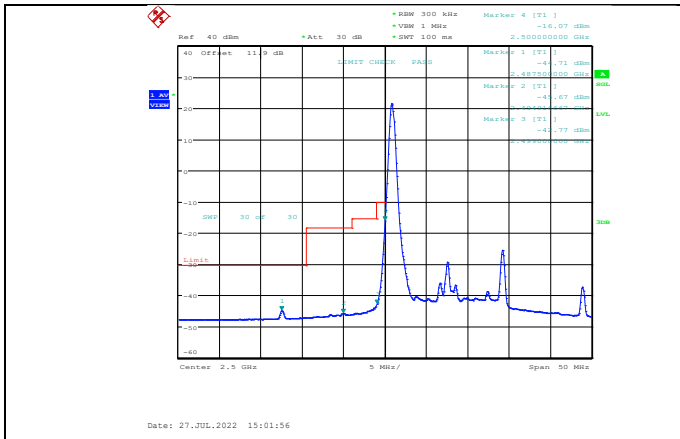

Band7-10MHz-64QAM-20800-50RB#0

Band7-10MHz-64QAM-21400-1RB#49

Band7-15MHz-QPSK-20825-75RB#0

Band7-10MHz-64QAM-21400-50RB#0

Band7-15MHz-QPSK-21375-1RB#74

Band7-15MHz-QPSK-20825-1RB#0

Band7-15MHz-QPSK-21375-75RB#0