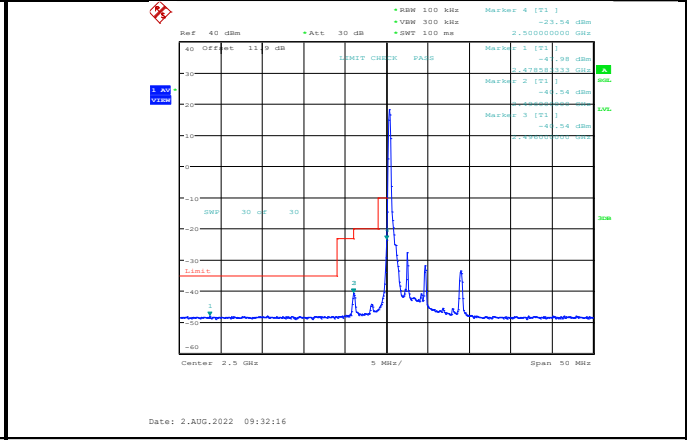

Band5-10MHz-64QAM-20600-50RB#0

Band7-5MHz-QPSK-20775-1RB#0

Band7-5MHz-QPSK-20775-25RB#0

Band7-5MHz-QPSK-21425-1RB#24

Band7-5MHz-QPSK-21425-25RB#0

Band7-5MHz-16QAM-20775-1RB#0

Band7-5MHz-16QAM-21425-25RB#0

Band7-5MHz-16QAM-20775-25RB#0