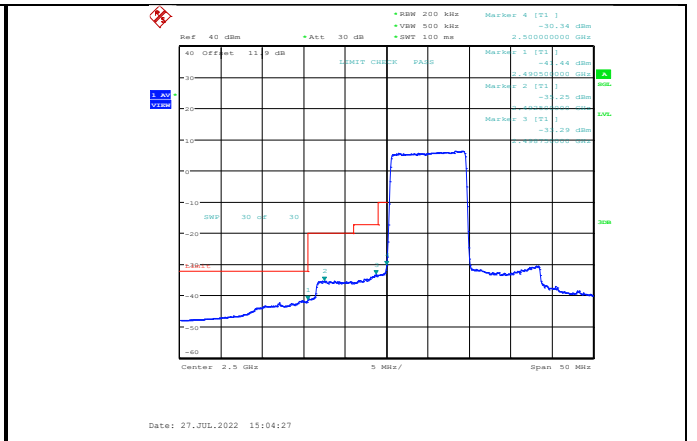

Band7-5MHz-64QAM-20775-25RB#0

Band7-10MHz-QPSK-20800-50RB#0