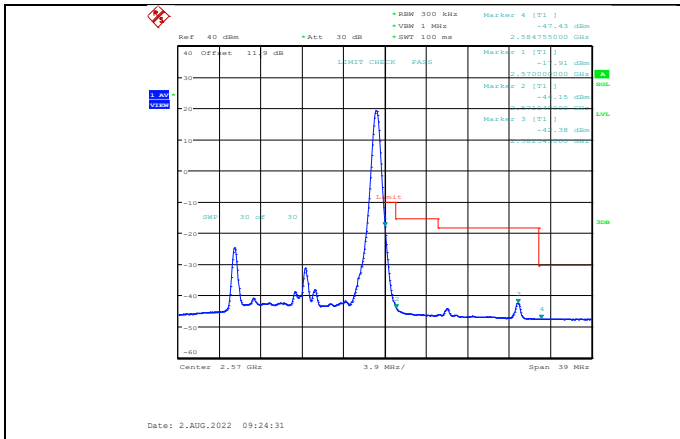

Band7-15MHz-16QAM-20825-1RB#0

Band7-15MHz-16QAM-21375-75RB#0

Band7-15MHz-16QAM-20825-75RB#0

Band7-15MHz-64QAM-20825-1RB#0

Band7-15MHz-16QAM-21375-1RB#74

Band7-15MHz-64QAM-20825-75RB#0

Band7-15MHz-64QAM-21375-1RB#74