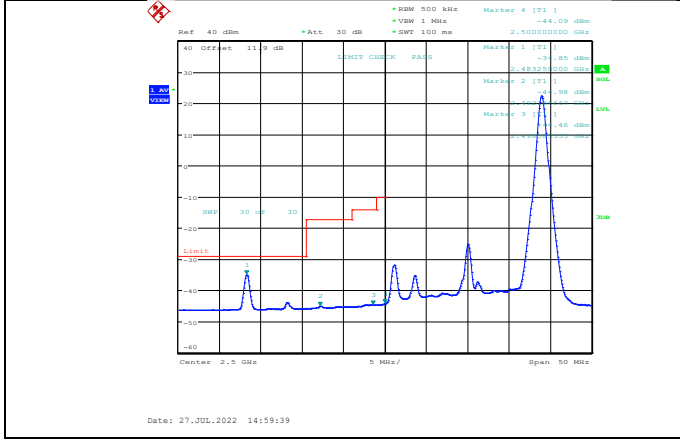

Band7-15MHz-64QAM-21375-75RB#0

Band7-20MHz-QPSK-20850-1RB#99