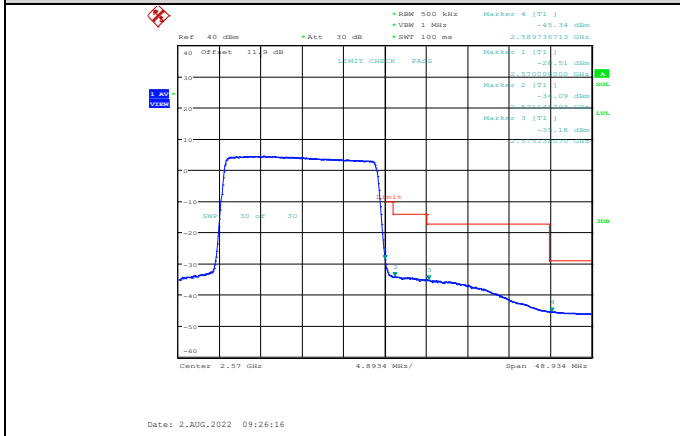

Band7-20MHz-16QAM-20850-100RB#0

Band7-20MHz-64QAM-20850-1RB#99

Band7-20MHz-16QAM-21350-1RB#0

Band7-20MHz-64QAM-20850-100RB#0

Band7-20MHz-64QAM-21350-1RB#0

Band7-20MHz-64QAM-21350-100RB#0

Band38-5MHz-QPSK-37775-25RB#0