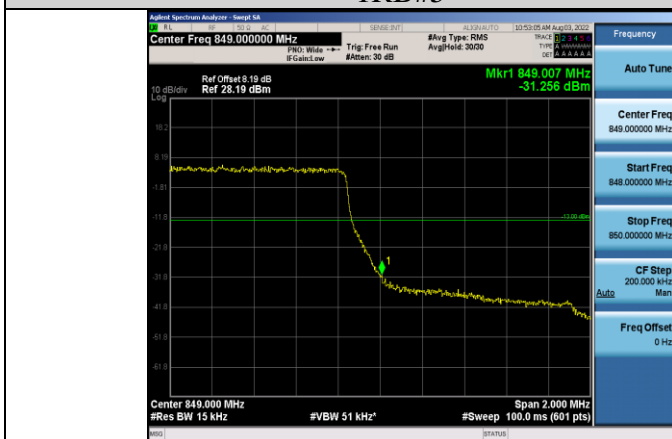

Band5-1.4MHz-64QAM-20643-1RB#5

Band5-1.4MHz-64QAM-20643-6RB#0