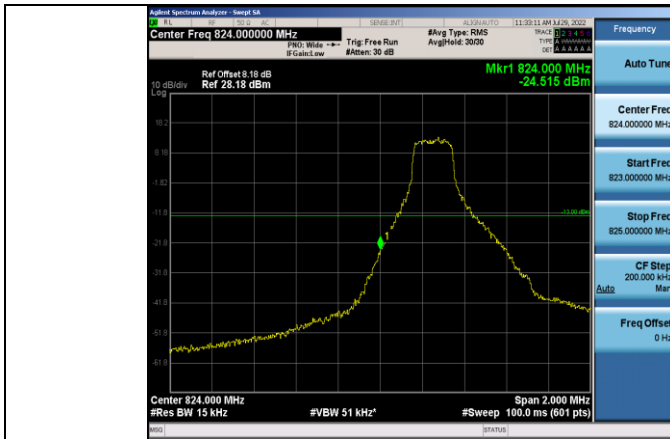

WDMA:

LTE

Band5-1.4MHz-16QAM-20407-1RB#0

Band5-1.4MHz-16QAM-20643-6RB#0

Band5-1.4MHz-16QAM-20407-6RB#0

Band5-1.4MHz-64QAM-20407-1RB#0

Band5-1.4MHz-16QAM-20643-1RB#5

Band5-1.4MHz-64QAM-20407-6RB#0