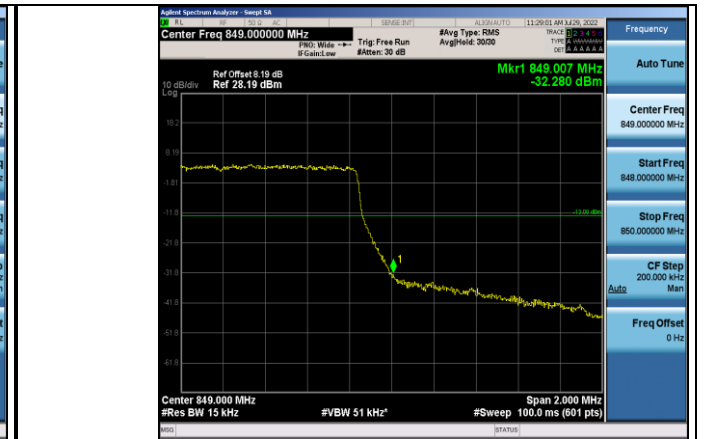

WDMA:

LTE

Band5-1.4MHz-16QAM-20407-1RB#0

Band5-1.4MHz-16QAM-20643-6RB#0

Band5-1.4MHz-16QAM-20407-6RB#0

Band5-1.4MHz-64QAM-20407-1RB#0

Band5-1.4MHz-16QAM-20643-1RB#5

Band5-1.4MHz-64QAM-20407-6RB#0