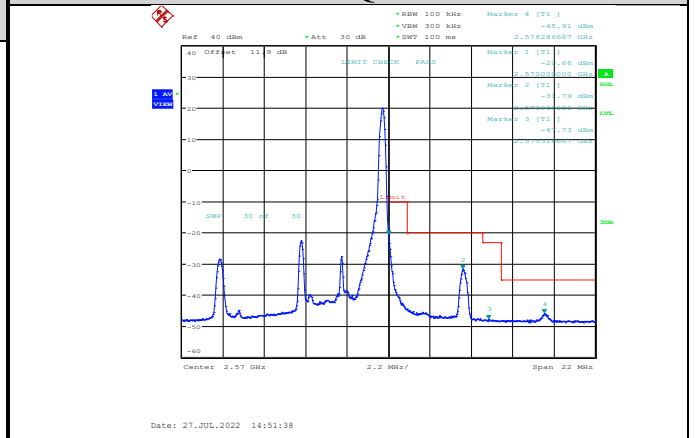

Band7-5MHz-QPSK-20775-25RB#0

Band7-5MHz-QPSK-21425-1RB#24