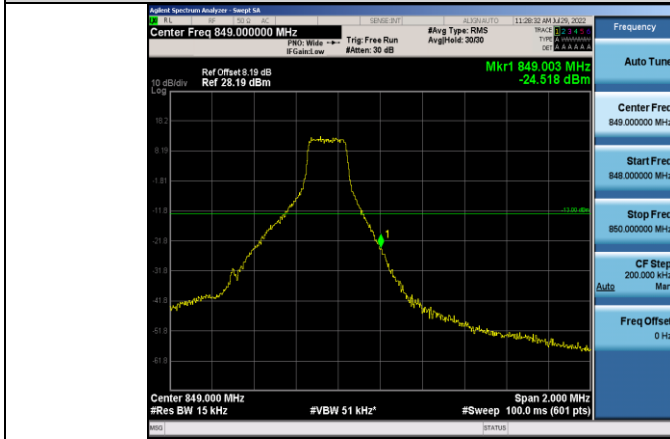

WDMA:

LTE

Band5-1.4MHz-16QAM-20407-1RB#0

Band5-1.4MHz-16QAM-20643-6RB#0

Band5-1.4MHz-16QAM-20407-6RB#0

Band5-1.4MHz-64QAM-20407-1RB#0

Band5-1.4MHz-16QAM-20643-1RB#5

Band5-1.4MHz-64QAM-20407-6RB#0