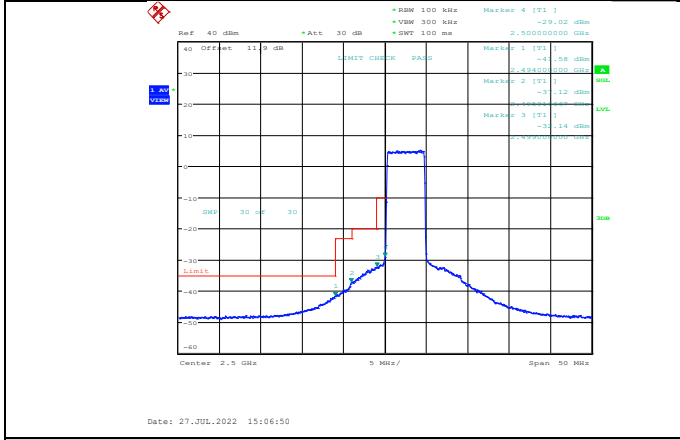

Band5-10MHz-64QAM-20600-50RB#0

Band7-5MHz-QPSK-20775-1RB#0

Band7-5MHz-QPSK-20775-25RB#0

Band7-5MHz-QPSK-21425-1RB#24

Band7-5MHz-QPSK-21425-25RB#0

Band7-5MHz-16QAM-20775-1RB#0

Band7-5MHz-16QAM-21425-25RB#0

Band7-5MHz-16QAM-20775-25RB#0