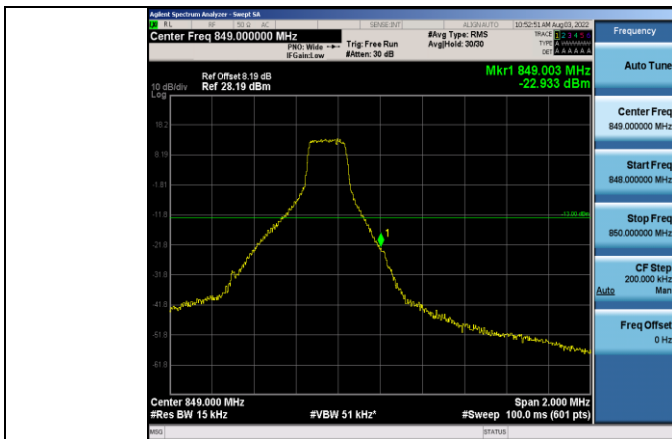

WDMA:

LTE

Band5-1.4MHz-16QAM-20407-1RB#0

Band5-1.4MHz-16QAM-20643-6RB#0

Band5-1.4MHz-16QAM-20407-6RB#0

Band5-1.4MHz-64QAM-20407-1RB#0

Band5-1.4MHz-16QAM-20643-1RB#5

Band5-1.4MHz-64QAM-20407-6RB#0