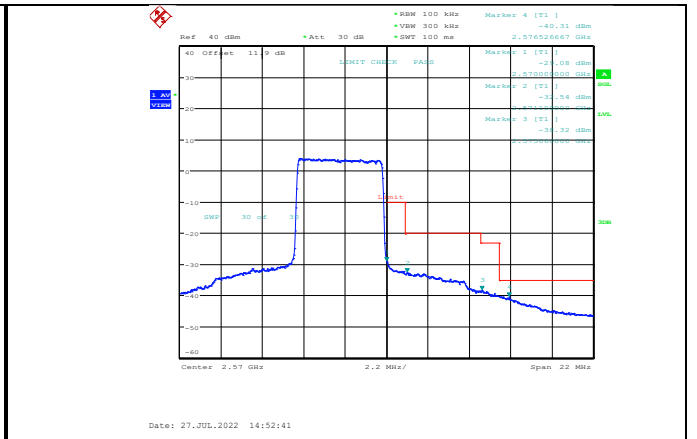

Band5-10MHz-64QAM-20600-50RB#0

Band7-5MHz-QPSK-20775-1RB#0

Band7-5MHz-QPSK-20775-25RB#0

Band7-5MHz-QPSK-21425-1RB#24

Band7-5MHz-QPSK-21425-25RB#0

Band7-5MHz-16QAM-20775-1RB#0

Band7-5MHz-16QAM-21425-25RB#0

Band7-5MHz-16QAM-20775-25RB#0