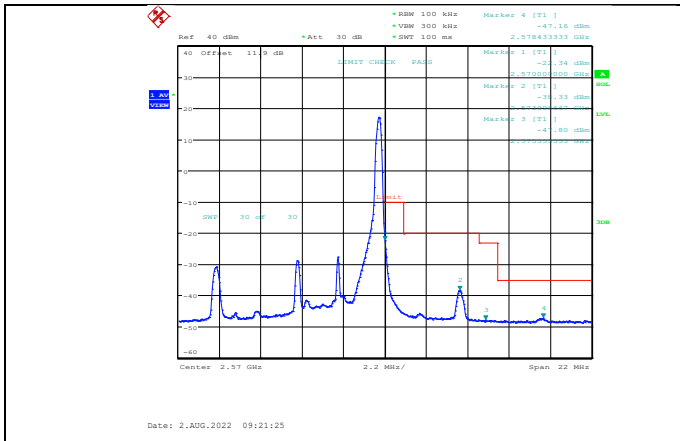

Band7-5MHz-16QAM-21425-1RB#24

Band7-5MHz-64QAM-21425-1RB#24