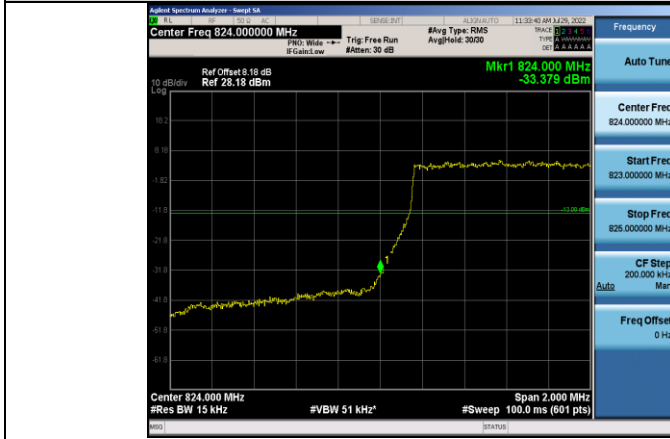

WDMA:

LTE

Band5-1.4MHz-16QAM-20407-1RB#0

Band5-1.4MHz-16QAM-20643-6RB#0

Band5-1.4MHz-16QAM-20407-6RB#0

Band5-1.4MHz-64QAM-20407-1RB#0

Band5-1.4MHz-16QAM-20643-1RB#5

Band5-1.4MHz-64QAM-20407-6RB#0