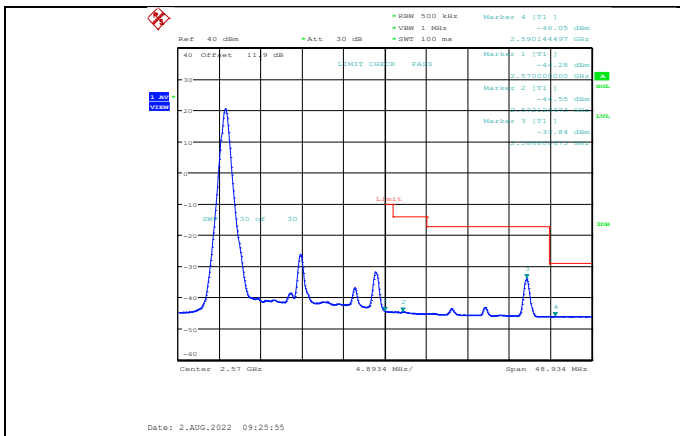

Band7-20MHz-16QAM-20850-100RB#0

Band7-20MHz-64QAM-20850-1RB#99

Band7-20MHz-16QAM-21350-1RB#0

Band7-20MHz-64QAM-20850-100RB#0

Band7-20MHz-64QAM-21350-1RB#0

Band7-20MHz-64QAM-21350-100RB#0

Band38-5MHz-QPSK-37775-25RB#0