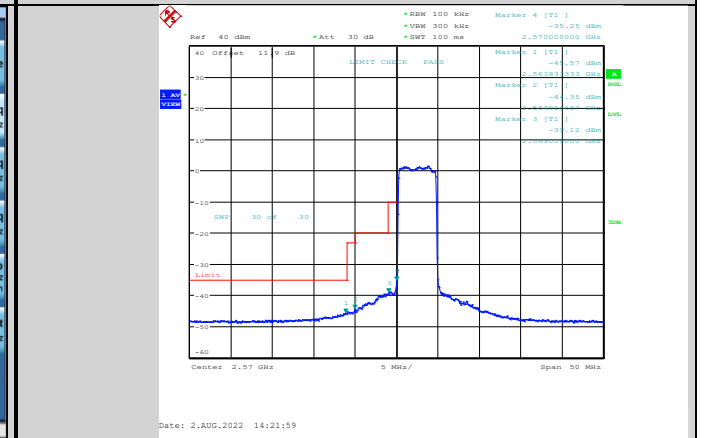

Band38-5MHz-64QAM-37775-1RB#0

Band38-5MHz-64QAM-37775-25RB#0