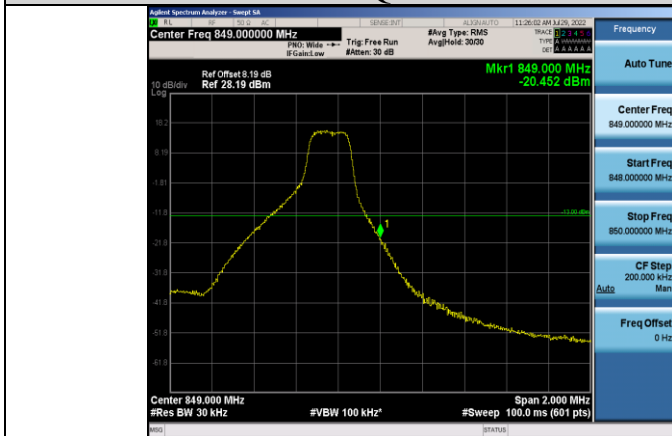

Band5-3MHz-16QAM-20415-15RB#0

Band5-3MHz-16QAM-20635-1RB#14