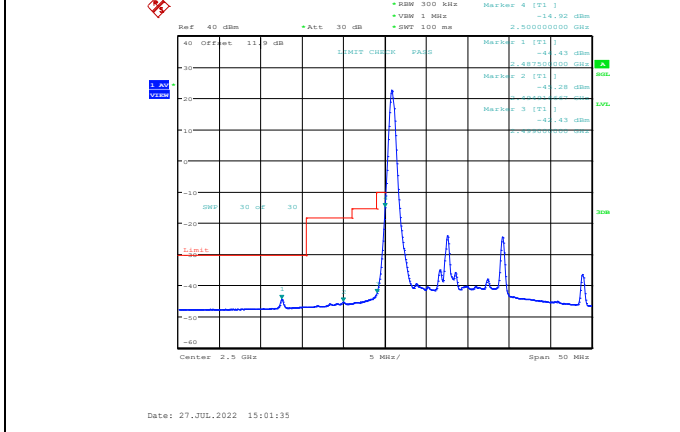

Band7-10MHz-64QAM-20800-50RB#0

Band7-10MHz-64QAM-21400-1RB#49

Band7-15MHz-QPSK-20825-75RB#0

Band7-10MHz-64QAM-21400-50RB#0

Band7-15MHz-QPSK-21375-1RB#74

Band7-15MHz-QPSK-20825-1RB#0

Band7-15MHz-QPSK-21375-75RB#0