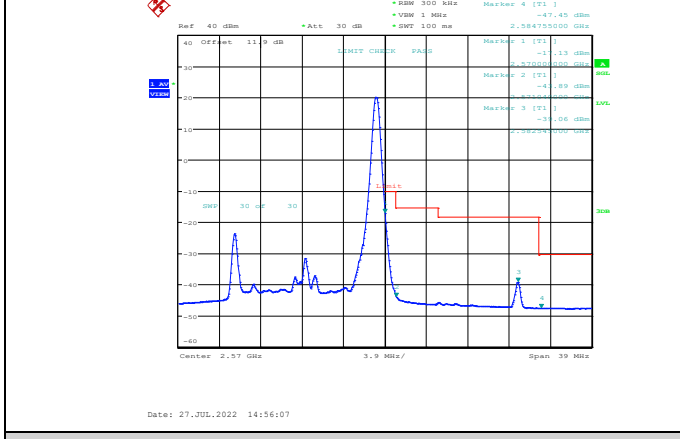

Band7-15MHz-16QAM-20825-75RB#0

Band7-15MHz-16QAM-21375-1RB#74