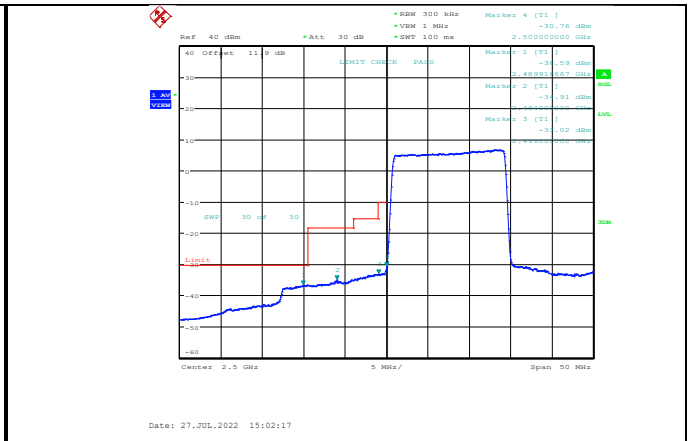

Band7-10MHz-64QAM-20800-1RB#0

Band7-10MHz-64QAM-20800-50RB#0

Band7-15MHz-QPSK-20825-75RB#0