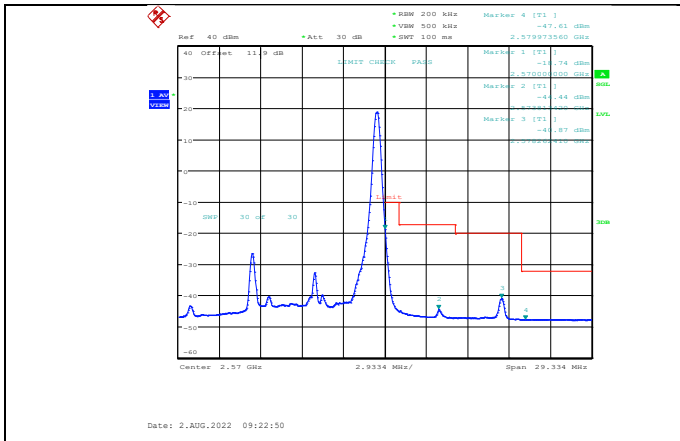

Band7-10MHz-16QAM-21400-1RB#49

Band7-10MHz-64QAM-21400-1RB#49