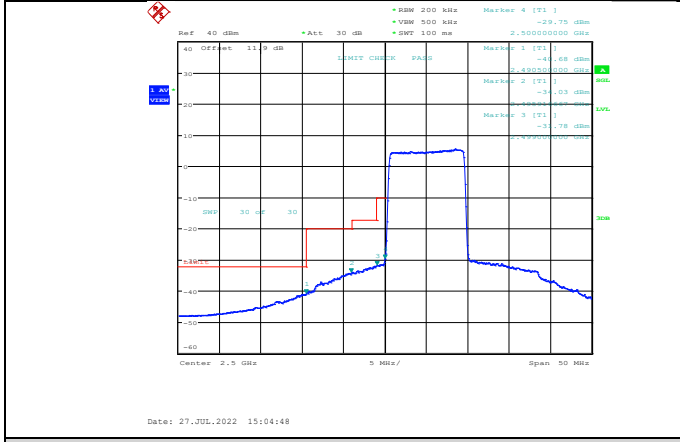

Band7-10MHz-16QAM-20800-1RB#0

Band7-10MHz-16QAM-20800-50RB#0