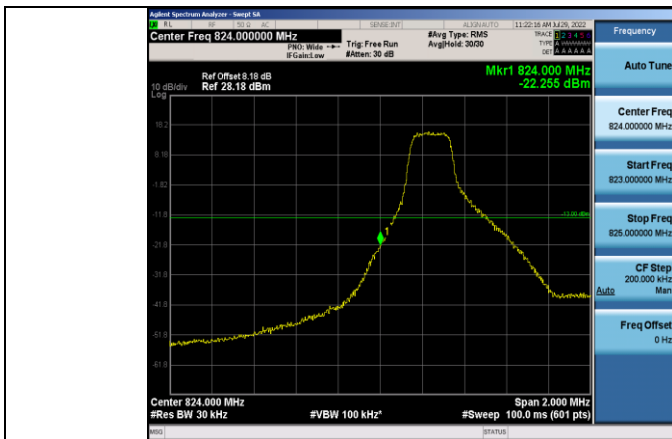

Band5-3MHz-QPSK-20415-1RB#0

Band5-3MHz-16QAM-20415-1RB#0