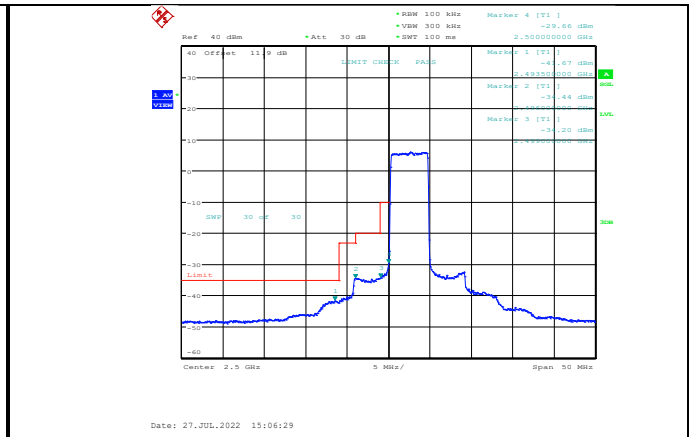

Band5-10MHz-64QAM-20450-1RB#0

Band5-10MHz-64QAM-20450-50RB#0

Band7-5MHz-QPSK-20775-25RB#0