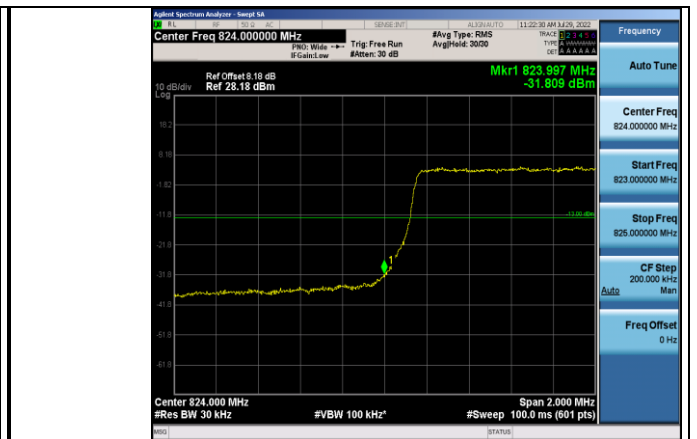

Band5-1.4MHz-64QAM-20407-6RB#0

Band5-3MHz-QPSK-20415-15RB#0