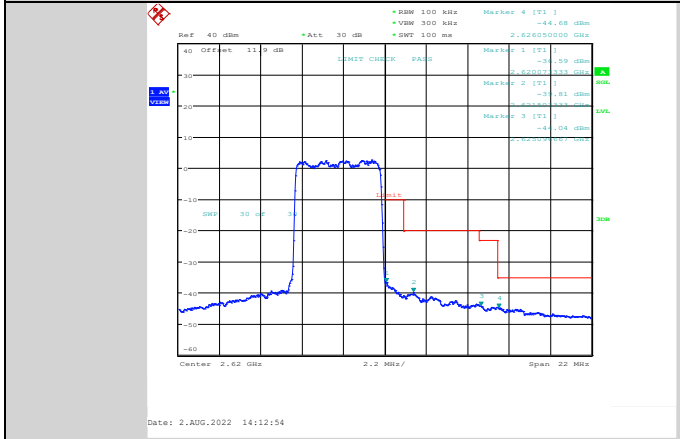

Band38-5MHz-16QAM-38225-1RB#24

Band38-5MHz-64QAM-37775-25RB#0

Band38-5MHz-64QAM-38225-1RB#24

Band38-10MHz-QPSK-37800-50RB#0

Band38-5MHz-64QAM-38225-25RB#0

Band38-10MHz-QPSK-38200-1RB#49

Band38-10MHz-QPSK-37800-1RB#0