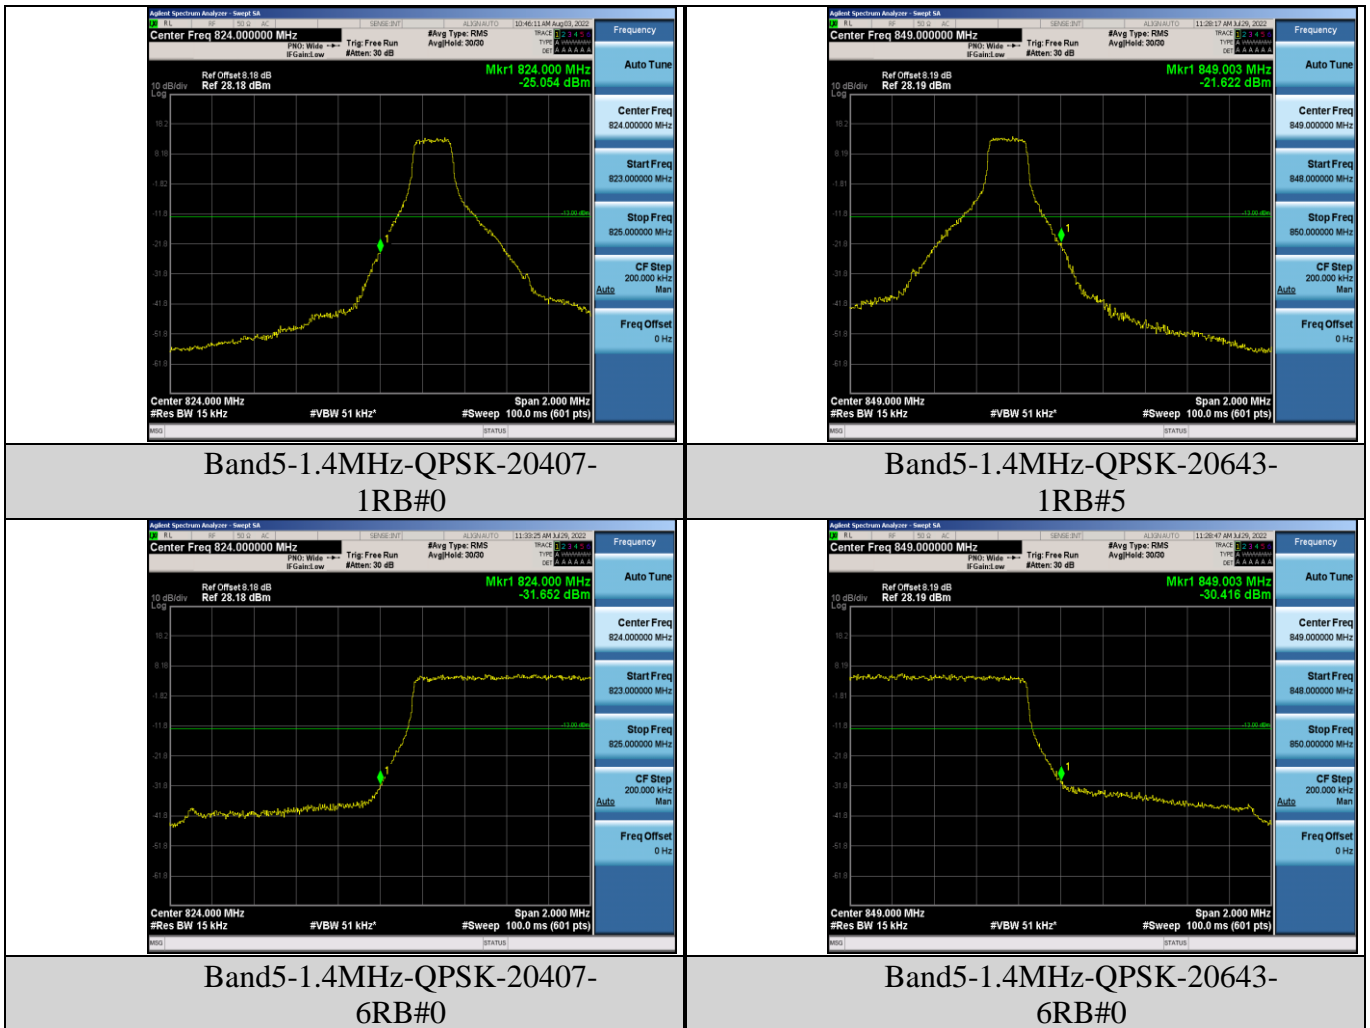

WDMA:

LTE

Band5-1.4MHz-16QAM-20407-1RB#0

Band5-1.4MHz-16QAM-20643-6RB#0

Band5-1.4MHz-16QAM-20407-6RB#0

Band5-1.4MHz-64QAM-20407-1RB#0

Band5-1.4MHz-16QAM-20643-1RB#5

Band5-1.4MHz-64QAM-20407-6RB#0