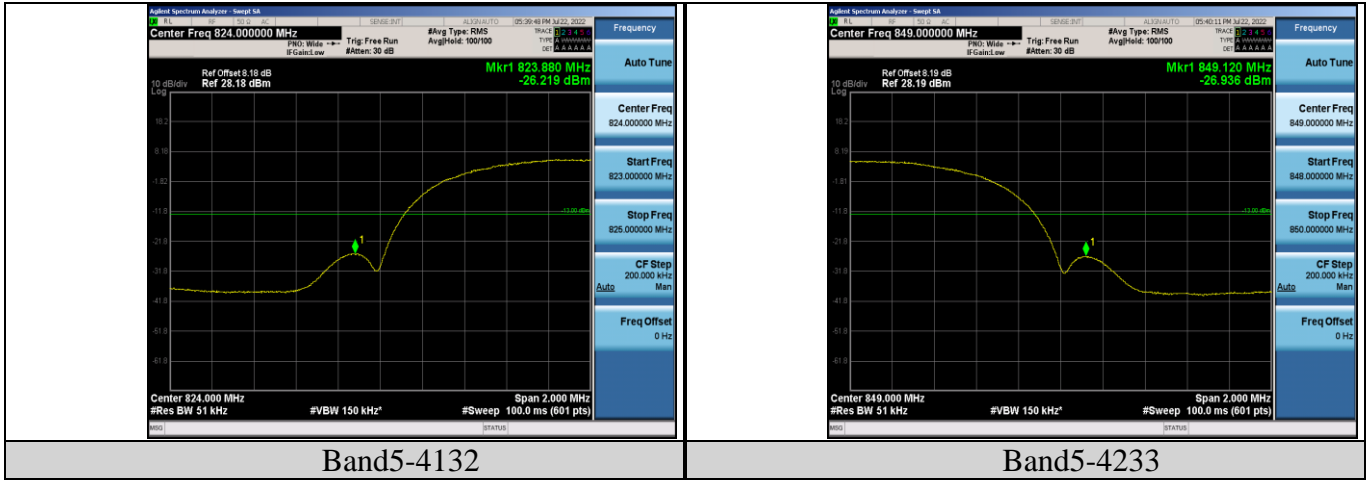

WDMA:

LTE

Band5-1.4MHz-16QAM-20407-1RB#0

Band5-1.4MHz-16QAM-20643-6RB#0

Band5-1.4MHz-16QAM-20407-6RB#0

Band5-1.4MHz-64QAM-20407-1RB#0

Band5-1.4MHz-16QAM-20643-1RB#5

Band5-1.4MHz-64QAM-20407-6RB#0