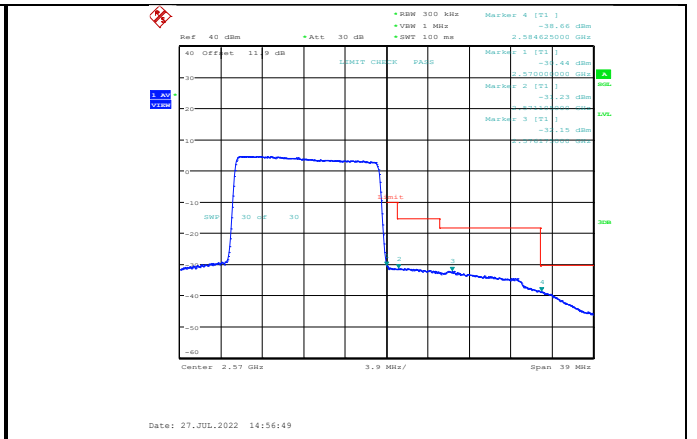

Band7-10MHz-64QAM-20800-50RB#0

Band7-10MHz-64QAM-21400-1RB#49

Band7-15MHz-QPSK-20825-75RB#0

Band7-10MHz-64QAM-21400-50RB#0

Band7-15MHz-QPSK-21375-1RB#74

Band7-15MHz-QPSK-20825-1RB#0

Band7-15MHz-QPSK-21375-75RB#0