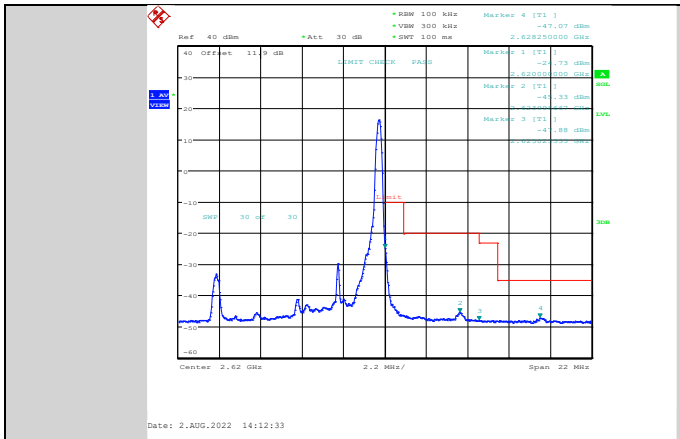

Band38-5MHz-16QAM-38225-1RB#24

Band38-5MHz-64QAM-38225-1RB#24