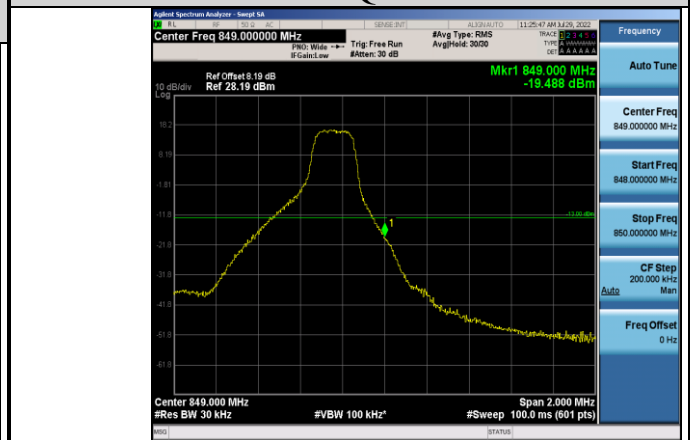

Band5-3MHz-QPSK-20415-15RB#0

Band5-3MHz-QPSK-20635-1RB#14