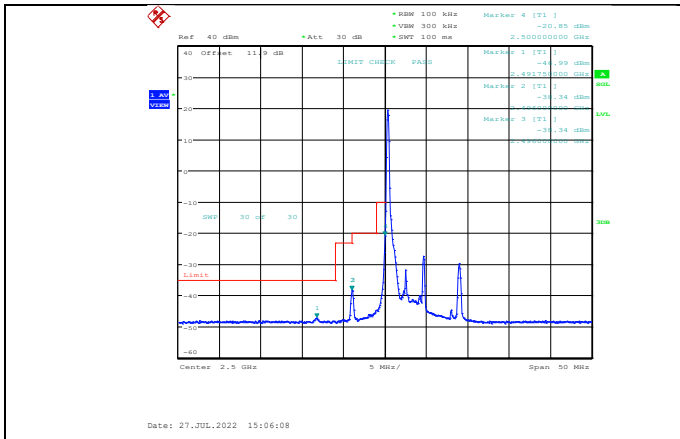

Band5-10MHz-64QAM-20600-50RB#0

Band7-5MHz-QPSK-20775-1RB#0

Band7-5MHz-QPSK-20775-25RB#0

Band7-5MHz-QPSK-21425-1RB#24

Band7-5MHz-QPSK-21425-25RB#0

Band7-5MHz-16QAM-20775-1RB#0

Band7-5MHz-16QAM-21425-25RB#0

Band7-5MHz-16QAM-20775-25RB#0