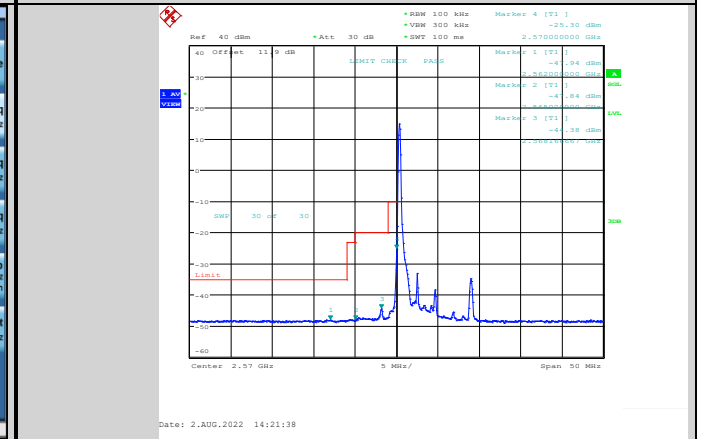

Band38-5MHz-QPSK-38225-1RB#24

Band38-5MHz-QPSK-37775-1RB#0

Band38-5MHz-QPSK-38225-25RB#0

Band38-5MHz-16QAM-37775-1RB#0

Band38-5MHz-16QAM-38225-25RB#0

Band38-5MHz-16QAM-37775-25RB#0

Band38-5MHz-64QAM-37775-1RB#0