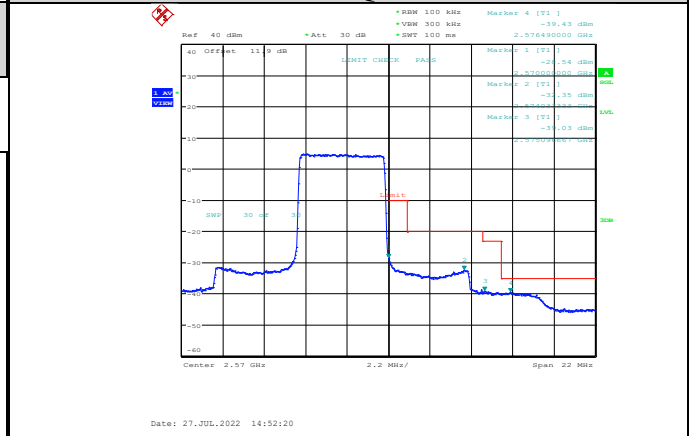

Band5-10MHz-64QAM-20600-50RB#0

Band7-5MHz-QPSK-20775-1RB#0

Band7-5MHz-QPSK-20775-25RB#0

Band7-5MHz-QPSK-21425-1RB#24

Band7-5MHz-QPSK-21425-25RB#0

Band7-5MHz-16QAM-20775-1RB#0

Band7-5MHz-16QAM-21425-25RB#0

Band7-5MHz-16QAM-20775-25RB#0