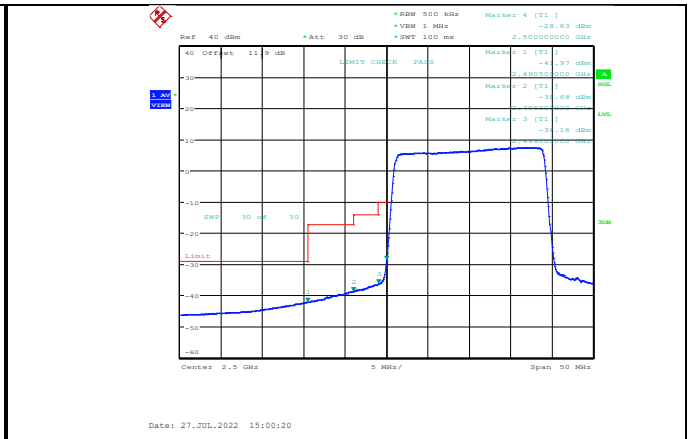

Band7-15MHz-16QAM-20825-1RB#0

Band7-15MHz-16QAM-21375-75RB#0

Band7-15MHz-16QAM-20825-75RB#0

Band7-15MHz-64QAM-20825-1RB#0

Band7-15MHz-16QAM-21375-1RB#74

Band7-15MHz-64QAM-20825-75RB#0

Band7-15MHz-64QAM-21375-1RB#74