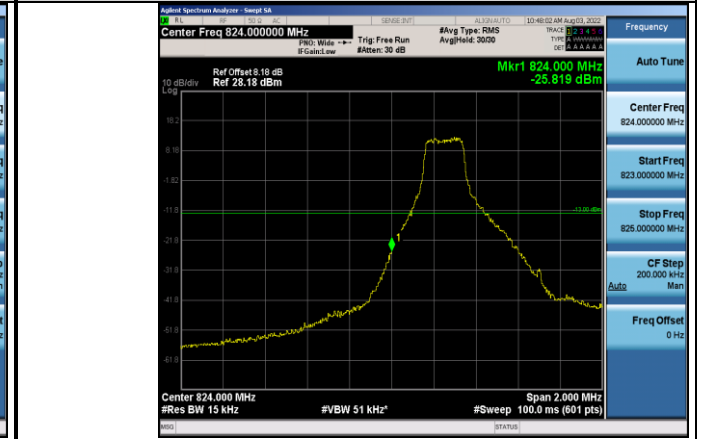

WDMA:

LTE

Band5-1.4MHz-16QAM-20407-1RB#0

Band5-1.4MHz-16QAM-20643-6RB#0

Band5-1.4MHz-16QAM-20407-6RB#0

Band5-1.4MHz-64QAM-20407-1RB#0

Band5-1.4MHz-16QAM-20643-1RB#5

Band5-1.4MHz-64QAM-20407-6RB#0