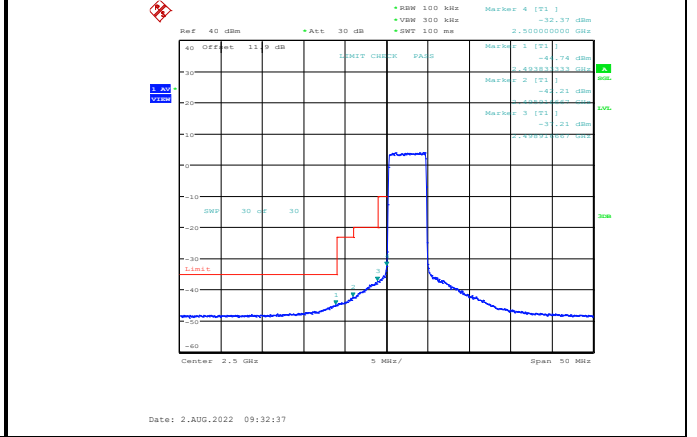

Band7-5MHz-64QAM-20775-1RB#0

Band7-5MHz-64QAM-20775-25RB#0