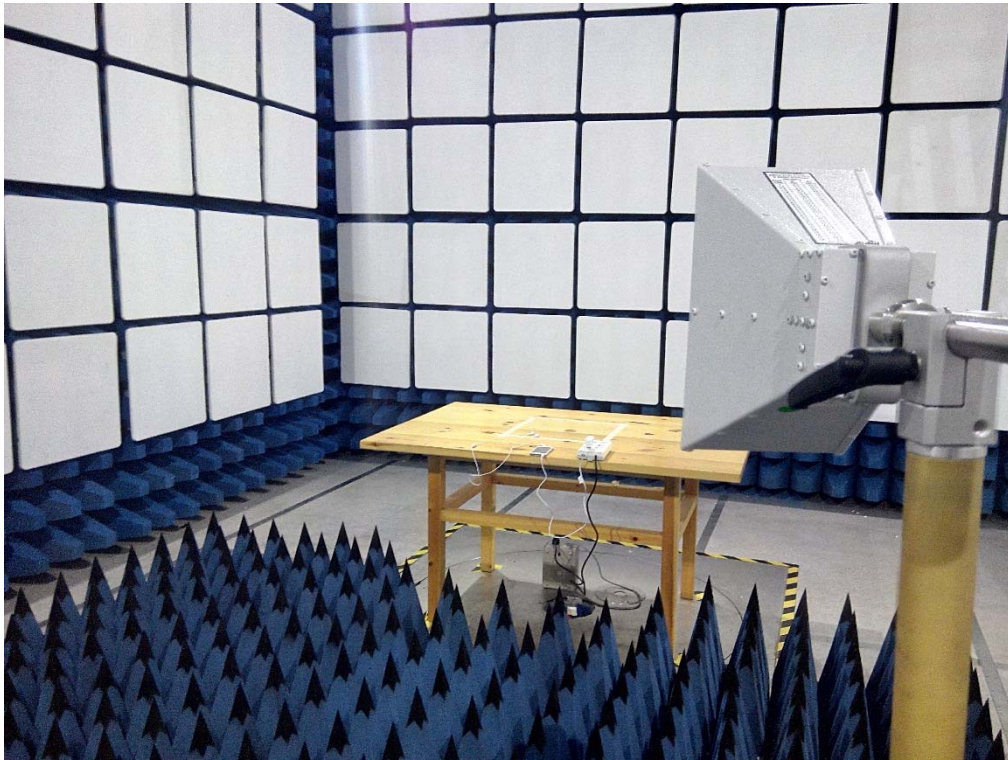

## ANNEX B TEST SETUP PHOTOS

### B.1 Radiated Field Strength Measurement

Below 1GHz

Camera Test Mode - AK901 Charger

Camera Test Mode - S005SU0500100 Charger

Camera Test Mode – S01A22 Charger

Above 1GHz

Camera Test Mode - AK901 Charger