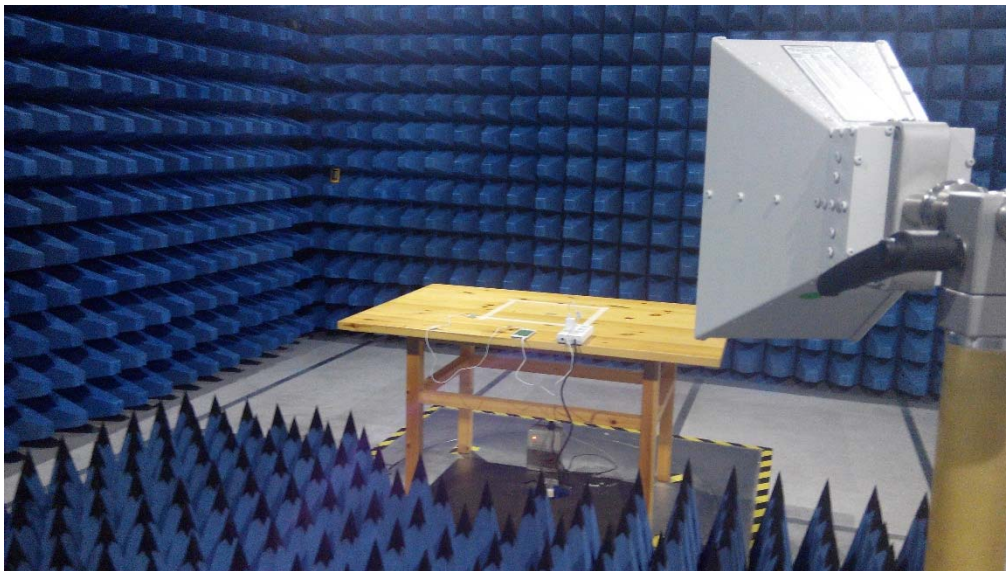

## ANNEX B TEST SETUP PHOTOS

### B.1 Radiated Field Strength Measurement

Below 1GHz

Camera Test Mode - AK901 Charger

Camera Test Mode - S005SU0500100 Charger

Camera Test Mode – S01A22 Charger

Above 1GHz

Camera Test Mode - AK901 Charger