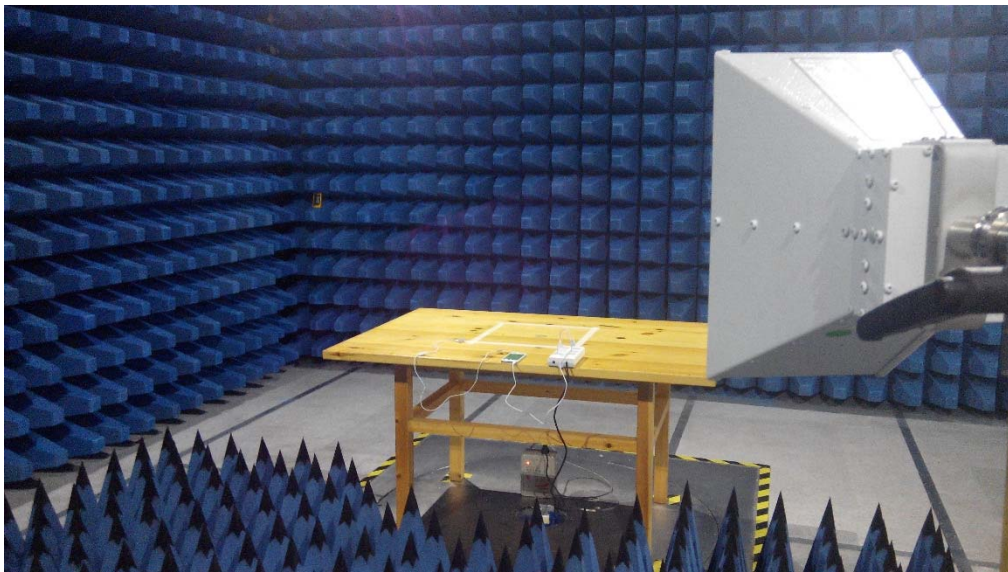

Camera Test Mode – S01A22 Charger