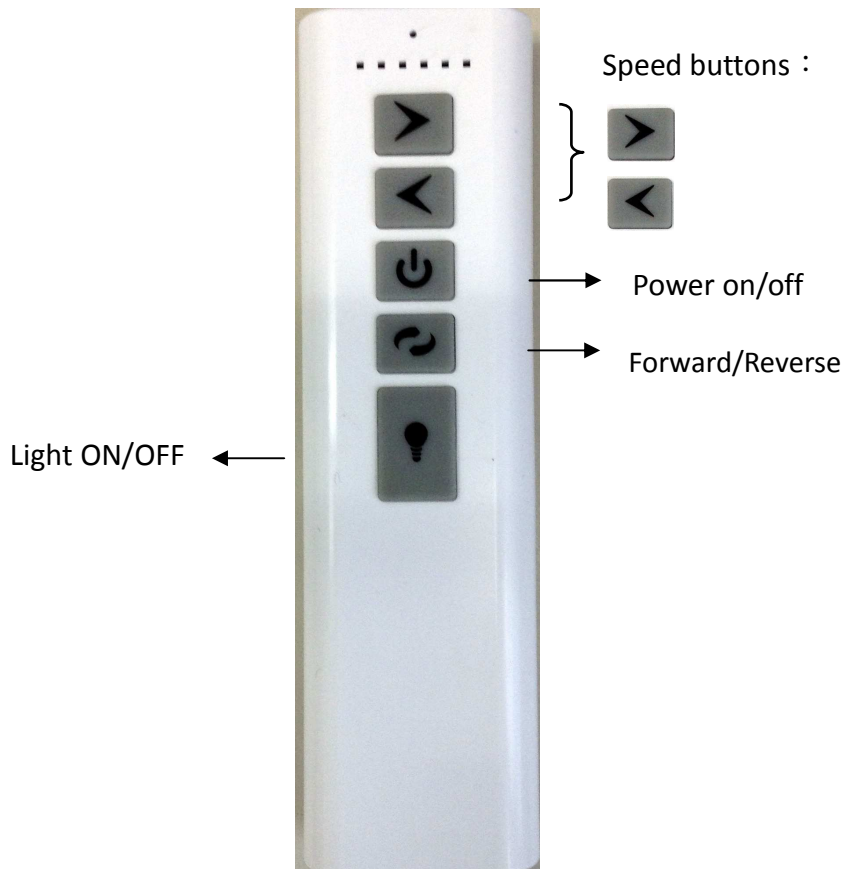

## User's Manual

Product Name : Remote control for ceiling fan 7RC04-CF100001

FCC ID: R8Y7RC04-CF100001

The Remote control buttons are defined below :

- Speed Buttons
  -  Choose higher speed
  -  Choose lower speed
-  Ceiling fan turn on/turn off
-  forward/reverse from rotation

- Light turn on/ turn off

Operating remote control :

Install two 1.5 volt batteries into the hand-held remote control. Press any speed button to start fan operation.

**Note** : If not using for long period of time, remove batteries to prevent damage of remote control. Store the remote control away from human body.