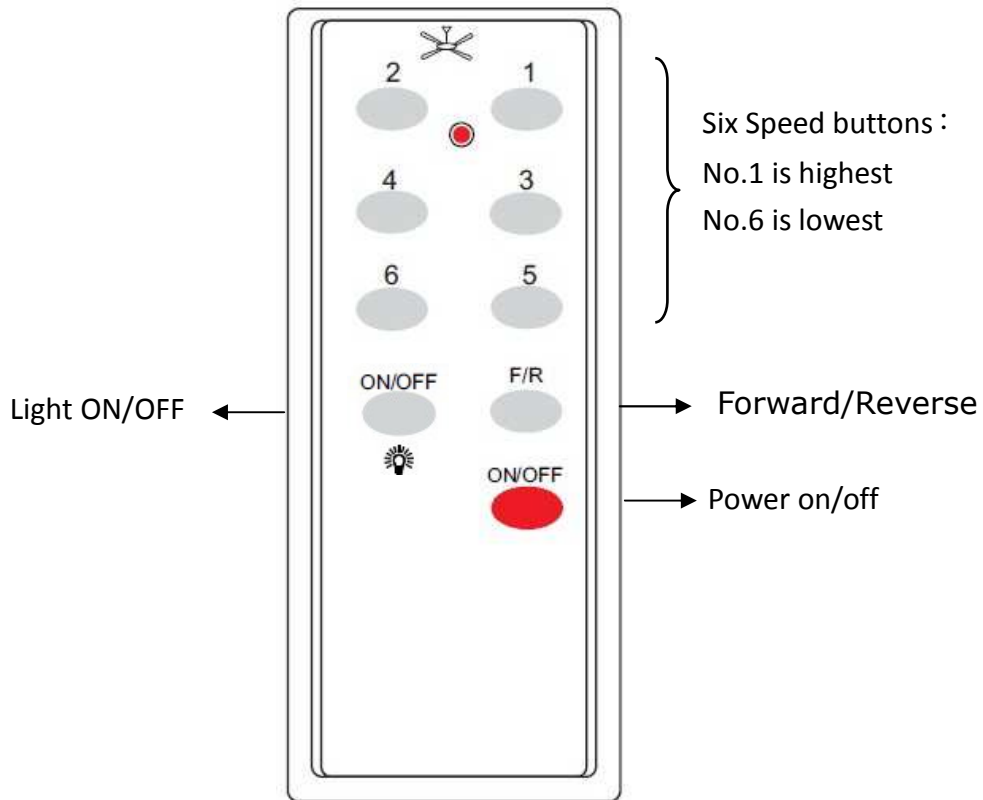

FCC ID: R8Y7RC04-CF000007

The Remote control buttons are defined below :

- Six-Speed Buttons-No.1 is the highest speed,No.6 is the lowest speed
- ON/OFF Button-Light turn on/turn off
- F/R Button-forward/reverse from rotation
- ON/OFF Red Button-Power turn on/turn off