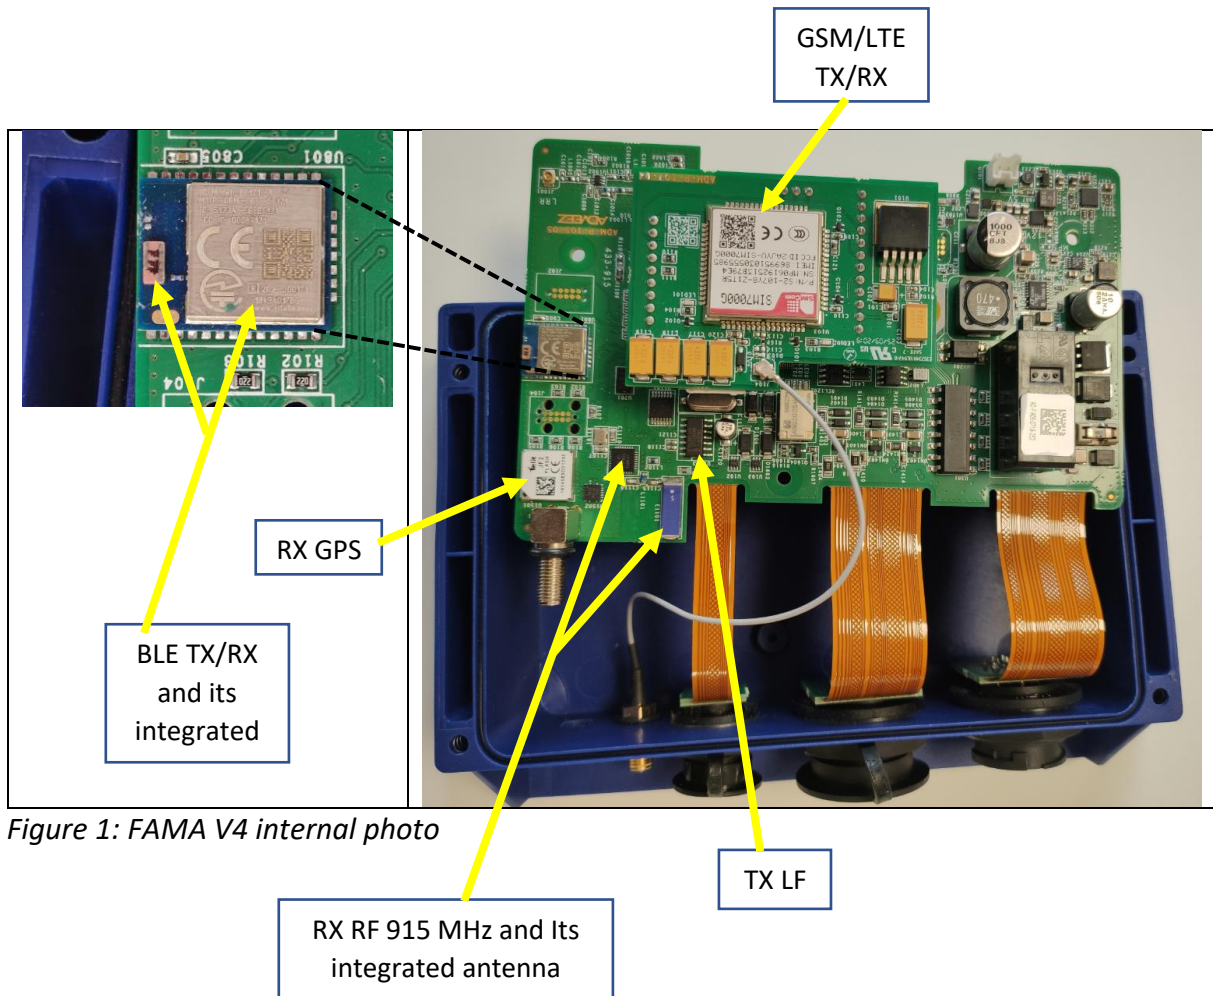

SIMCom

SIM7000G

P/N: S2-107Y8-21T5R
SN: MP06192513B79E4
IMEI: 869951030555985
FCC ID: 2AJYU-SIM7000G

U801 C805

IC Model: BT121-A
MSIP-CRM-BGT-BT121
IC: 5123A-BGTBT121
FCC ID: 000BT121

P 209-J00171
1849A017B6
www.silabs.com

U701

R102 R103

J104

R1

Figure 1: FAMA V4 internal photo

Antenna list		
Radio technology	Type	Photo
GSM/LTE Antenna	External	
RX GPS antenna	External	
BLE TX/RX antenna	Integrated	See Figure 1
RX RF 915MHz	Integrated	See Figure 1
TX LF antenna	External	