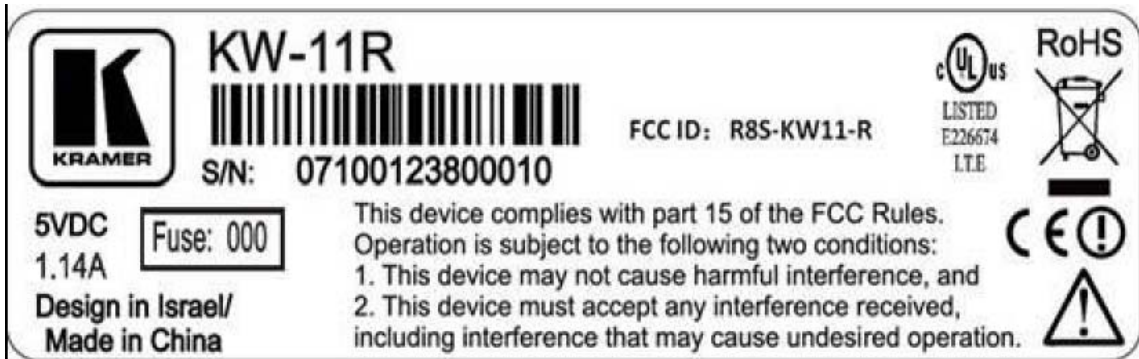

## EXHIBIT A - FCC ID LABELING AND LOCATION

### FCC ID Label

### FCC ID Label Location

The label shown shall be permanently affixed at a conspicuous location on the device and be readily visible to the user at the time purchase (Labeling requirements per 2.925)