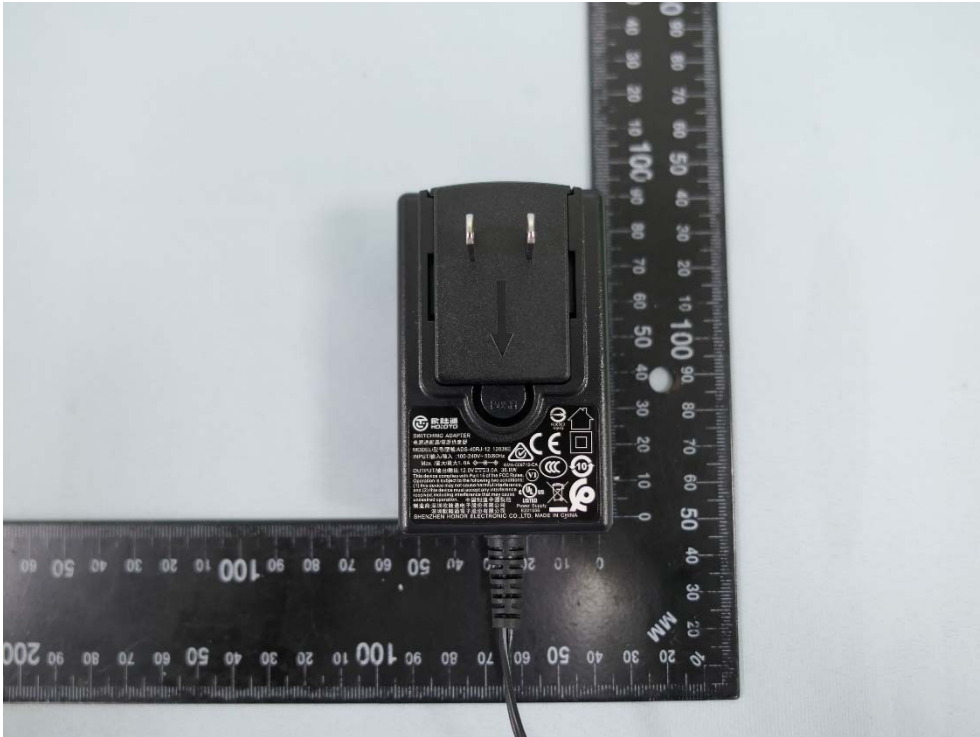

(9) Adapter (Brand: HOIOTO, M/N: ADS-40RJ-12 12036E)