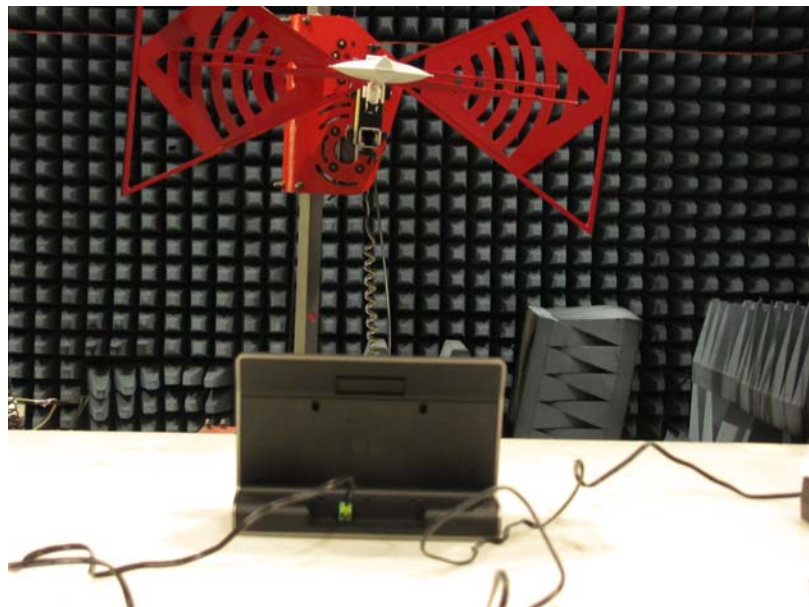

Test Set up photos

FCC ID: R8S-KT-107

Photo 1. KT-107 tablet with wireless module inside. Front view.

Photo 2. KT-107 tablet with wireless module inside. Front view.

Photo 3. Radiated emissions test setup 30MHz-1GHz.

Photo 4. Radiated emissions test setup 30MHz-1GHz.

Photo 5. Radiated emissions up to 15GHz test setup.

Photo 6. Radiated emissions test 15-26GHz test setup.

Photo 7. Conducted emissions test setup.

Photo 8. Conducted emissions test setup.