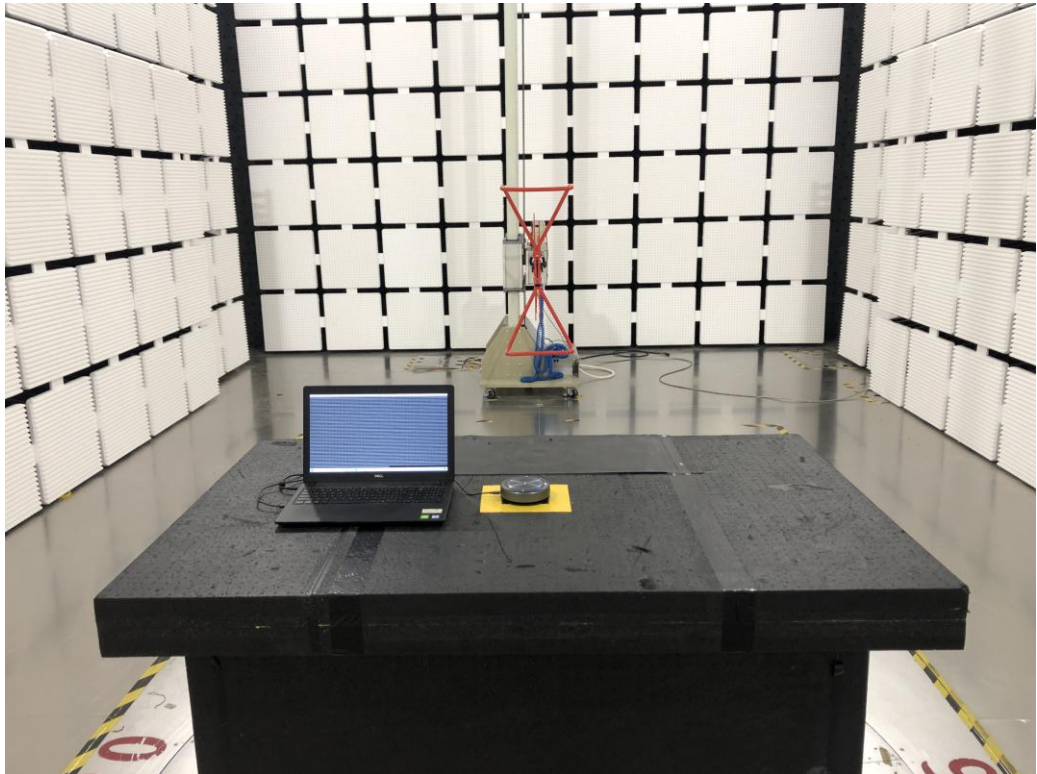

TEST SETUP PHOTOGRAPHS OF EUT

AC POWER LINE CONDUCTED EMISSION TEST

Front View

Side View

RADIATED EMISSION TEST

Below 1GHz

Above 1GHz