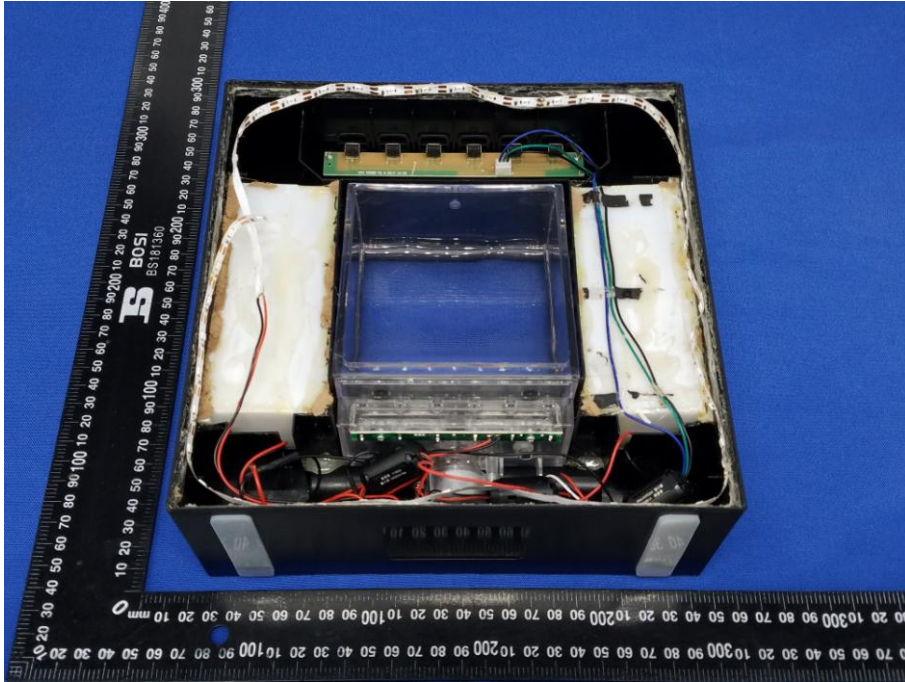

# Appendix B: Photographs of EUT

Product: Bluetooth Speaker

Model: BTS-569

Internal Photos

Antenna