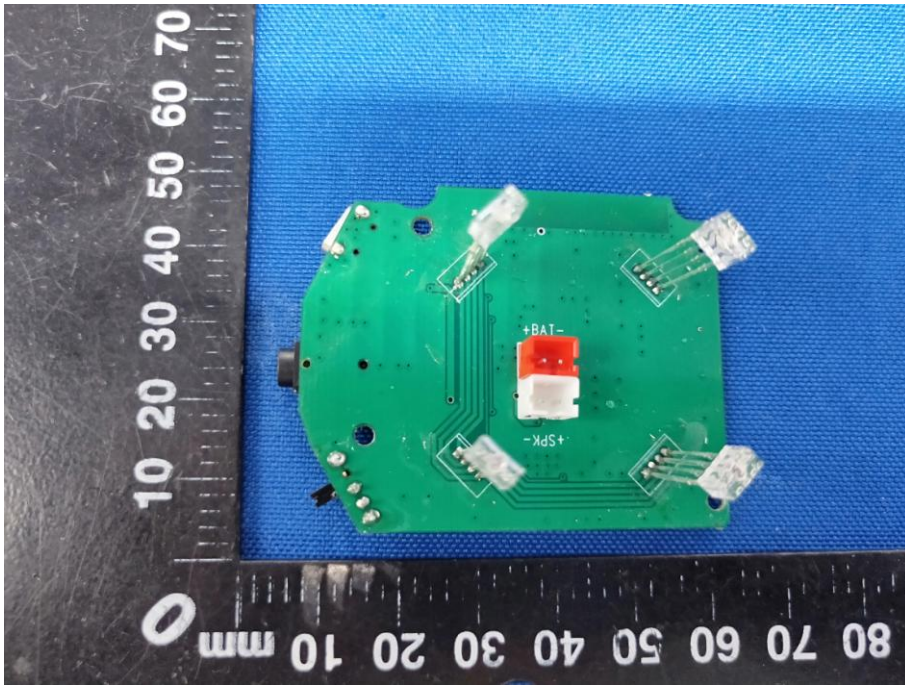

Appendix B: Photographs of EUT

Product: Bluetooth Speaker

Model: BTS-663A

Internal Photos

Antenna