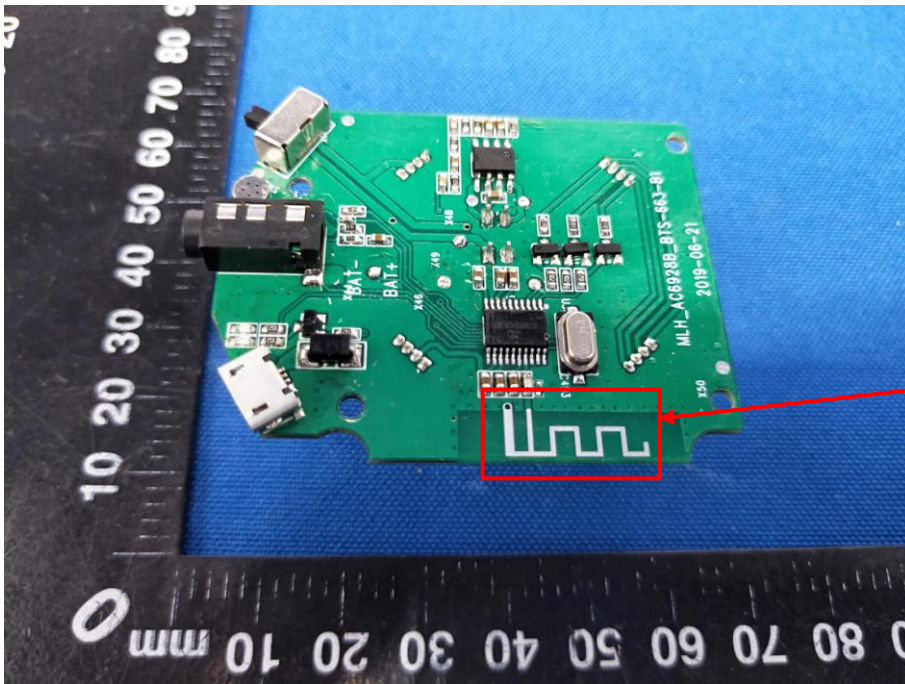

Appendix B: Photographs of EUT

Product: Bluetooth Speaker

Model: BTS-663A

Internal Photos

Antenna