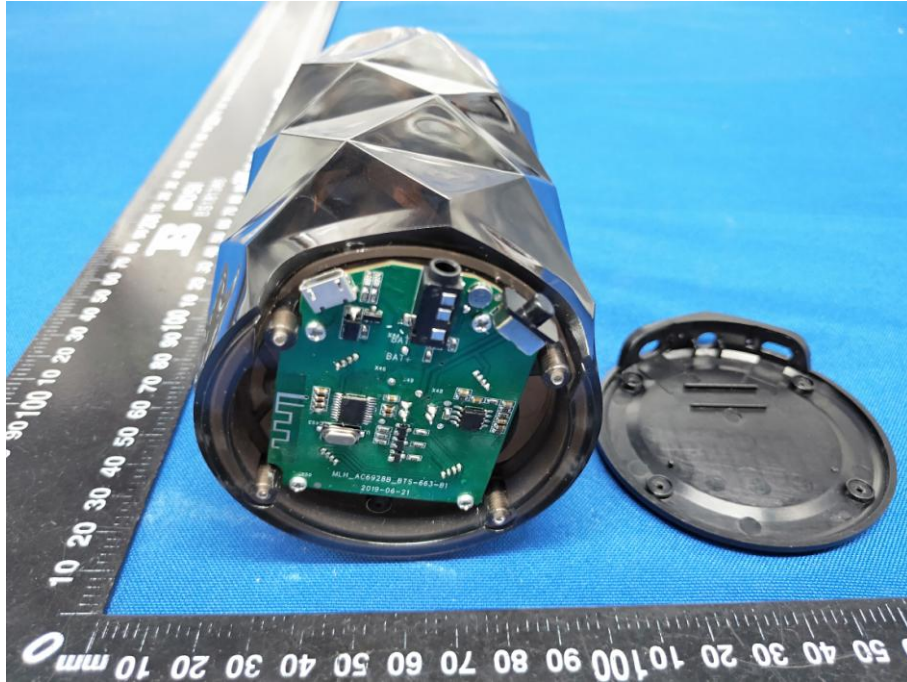

Appendix B: Photographs of EUT

Product: Bluetooth Speaker

Model: BTS-663A

Internal Photos

Antenna