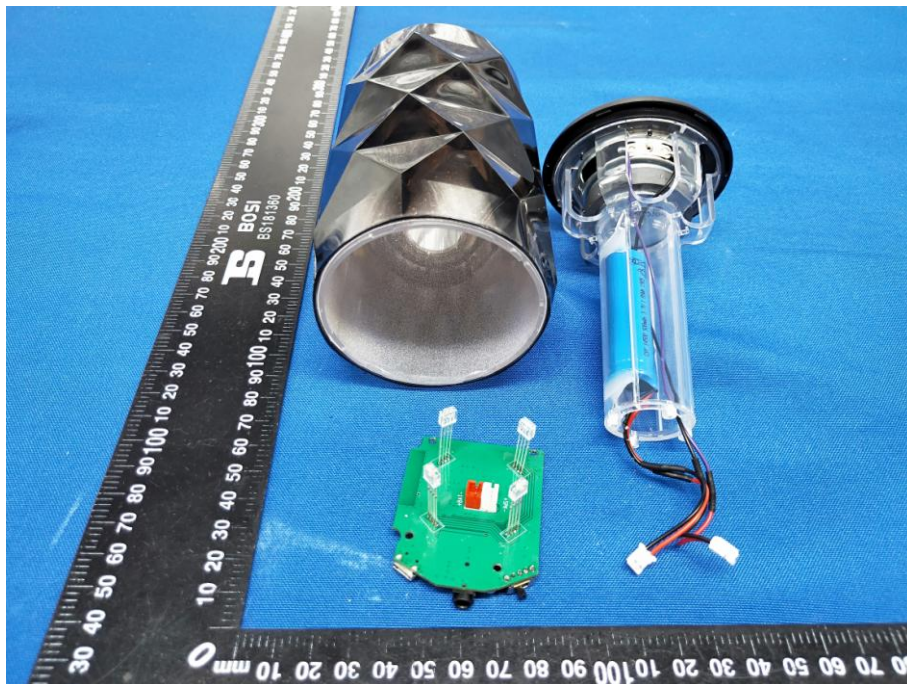

Appendix B: Photographs of EUT

Product: Bluetooth Speaker

Model: BTS-663A

Internal Photos

Antenna