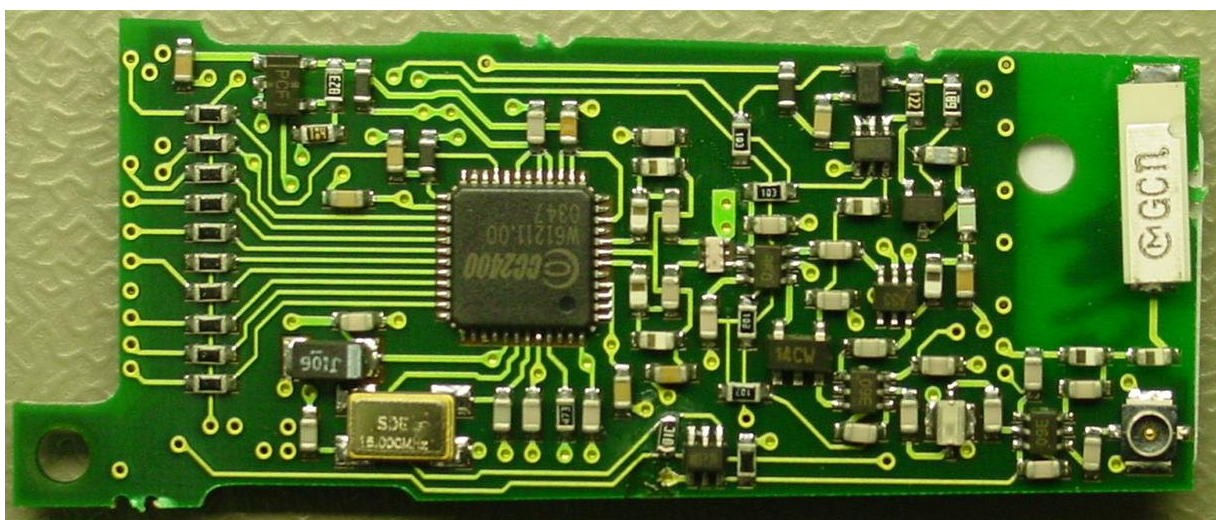

Internal Photographs of the Equipment Under Test  
INTERNAL UPPER SIDE PHOTO  
**Transceiver module F1620000 / 01**  
**(KaVo Radio Slave)**

INTERNAL LOWER SIDE PHOTO

Internal Photographs of the Equipment Under Test  
INTERNAL UPPER SIDE PHOTO  
**Transceiver module F1620000 / 01**  
**(KaVo Radio Master)**

**Transceiver module  
F1620000 / 01**