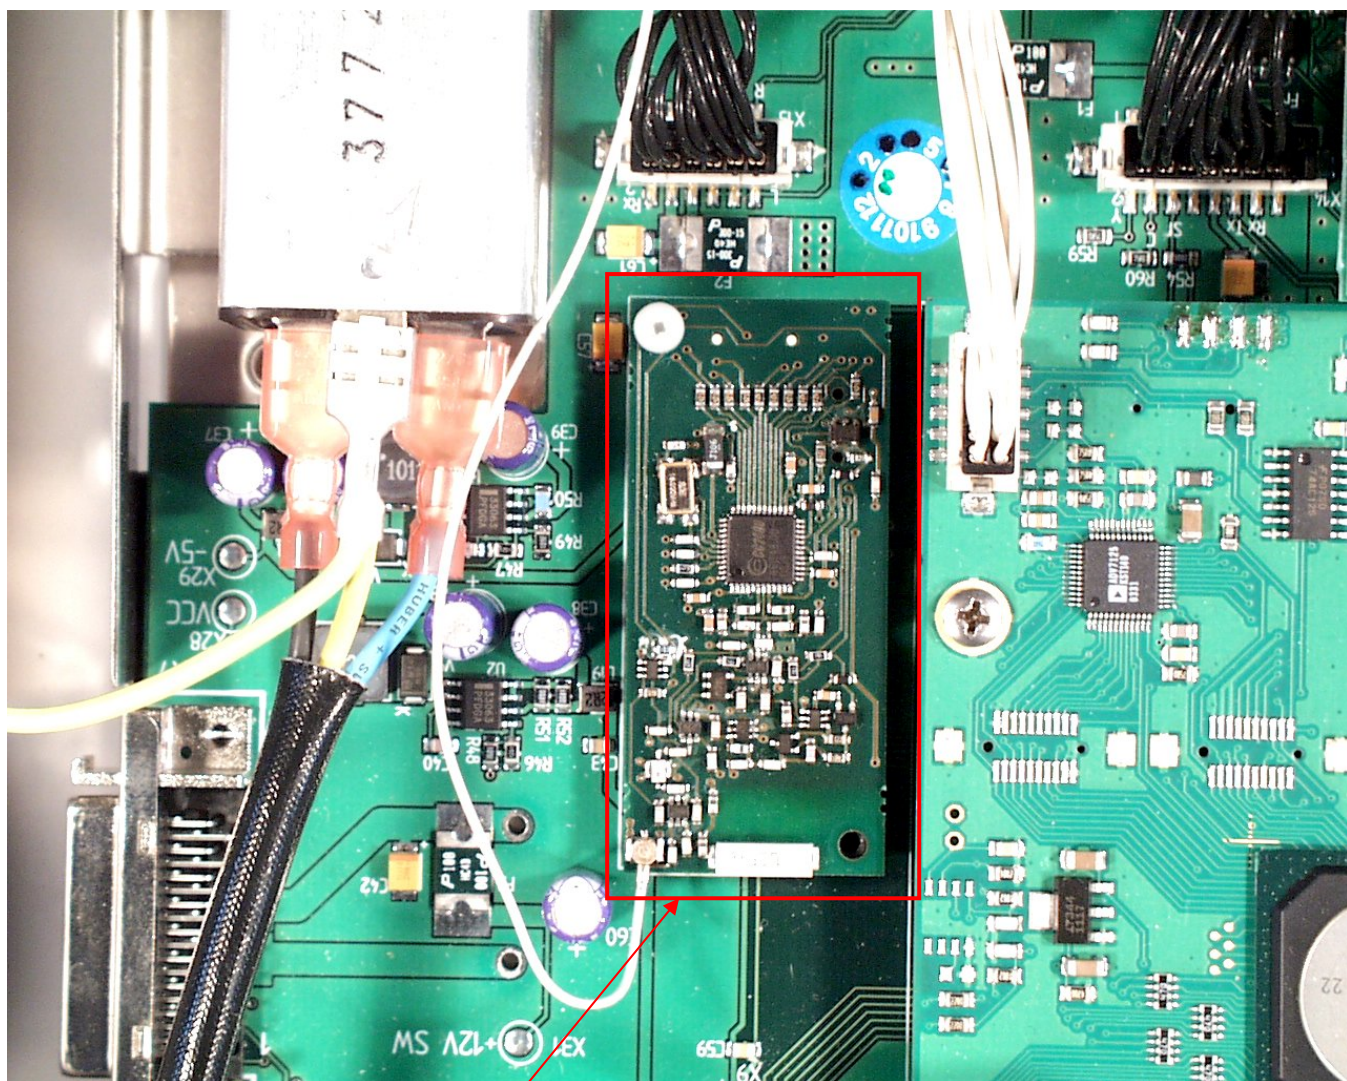

Internal Photographs of the Equipment Under Test  
INTERNAL UPPER SIDE PHOTO  
**Transceiver module F1620000 / 01**  
**(KaVo Radio Slave)**

INTERNAL LOWER SIDE PHOTO

Internal Photographs of the Equipment Under Test  
INTERNAL UPPER SIDE PHOTO  
**Transceiver module F1620000 / 01**  
**(KaVo Radio Master)**

**Transceiver module  
F1620000 / 01**