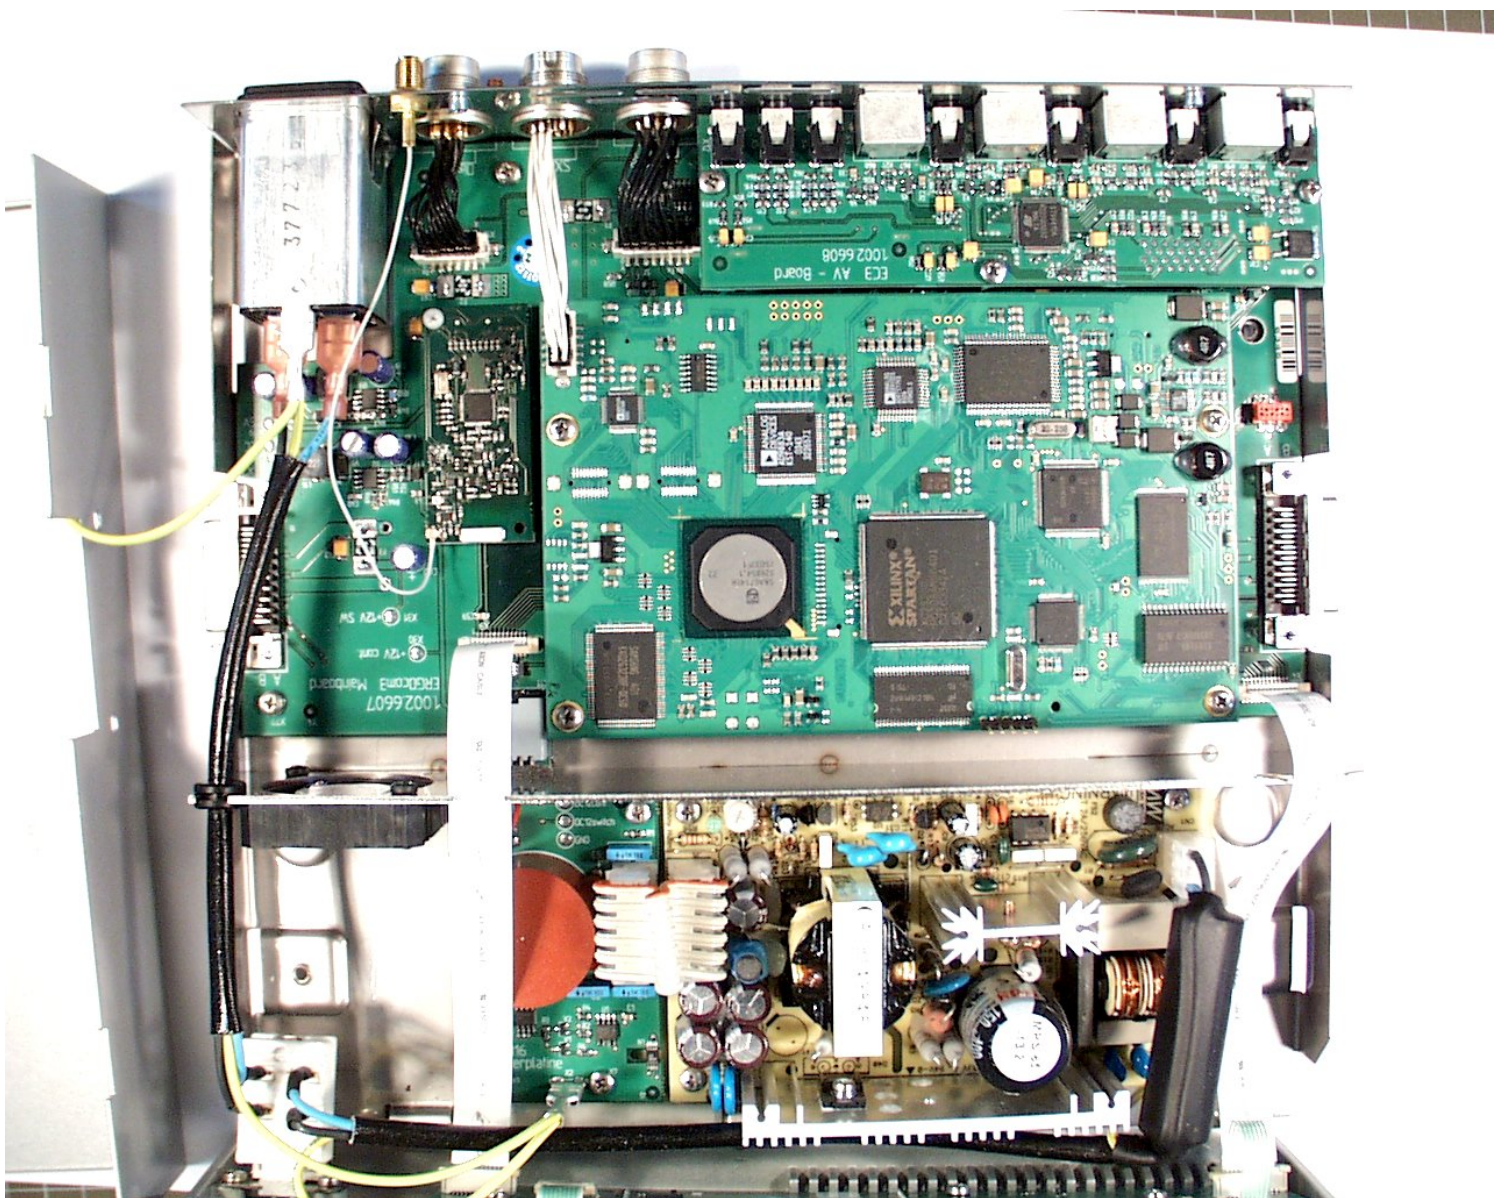

Internal Photographs of the Equipment Under Test  
INTERNAL UPPER SIDE PHOTO  
**Transceiver module F1620000 / 01**  
**(KaVo Radio Slave)**

INTERNAL LOWER SIDE PHOTO

Internal Photographs of the Equipment Under Test  
INTERNAL UPPER SIDE PHOTO  
**Transceiver module F1620000 / 01**  
**(KaVo Radio Master)**

**Transceiver module  
F1620000 / 01**