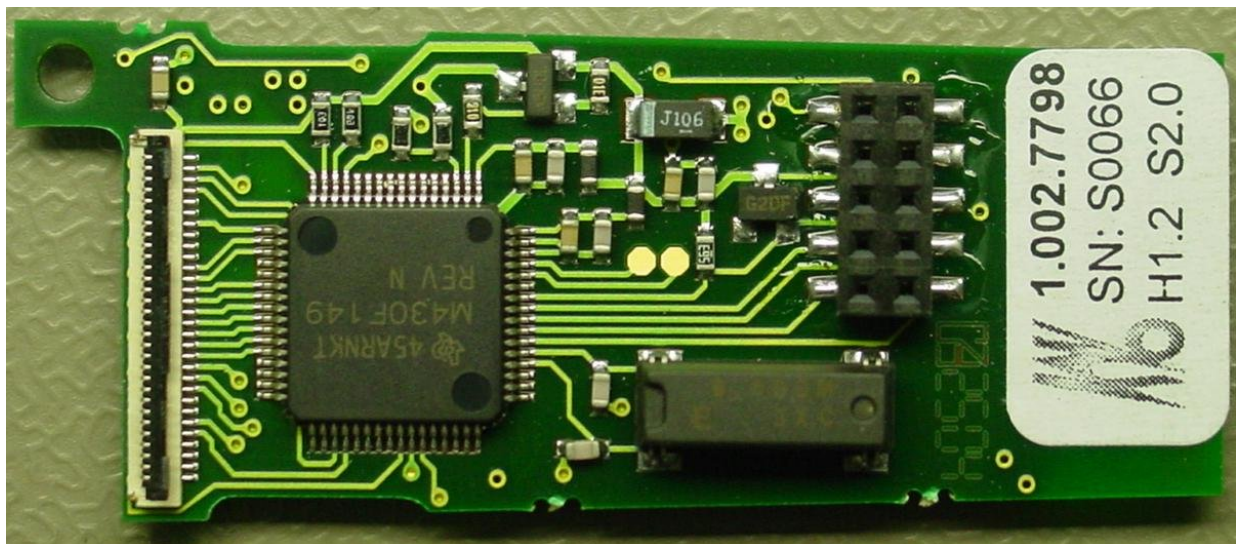

Internal Photographs of the Equipment Under Test  
INTERNAL UPPER SIDE PHOTO  
**Transceiver module F1620000 / 01**  
**(KaVo Radio Slave)**

INTERNAL LOWER SIDE PHOTO

Internal Photographs of the Equipment Under Test  
INTERNAL UPPER SIDE PHOTO  
**Transceiver module F1620000 / 01**  
**(KaVo Radio Master)**

**Transceiver module  
F1620000 / 01**