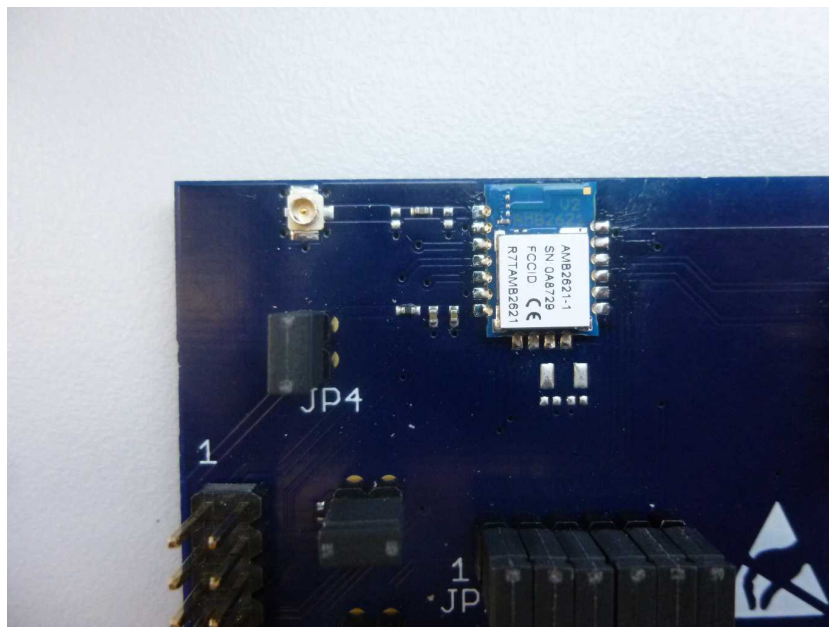

Annex B

1-5727/18-05-01_AnnexB

Internal photos of the Equipment Under Test

This test report is electronically signed and valid without handwritten signature.
For verification of the electronic signatures, the public keys can be requested at the testing laboratory.

Document authorized:

Mihail Dorongovskij
Lab Manager
Radio Communications & EMC

Photos

Photo 1: Conducted and external antenna sample, front side view

Photo 2: Conducted and external antenna sample, front side view

Photo 3: Conducted and external antenna sample, back side view

Photo 4: External antenna

Photo 5: External antenna

Photo 6: Stand-alone module with integrated antenna, front side view

Photo 7: Stand-alone module with integrated antenna, front side view

Photo 8: Stand-alone module with integrated antenna, back side view

Document history

Version	Applied changes	Date of release
	initial release	2018-09-27
