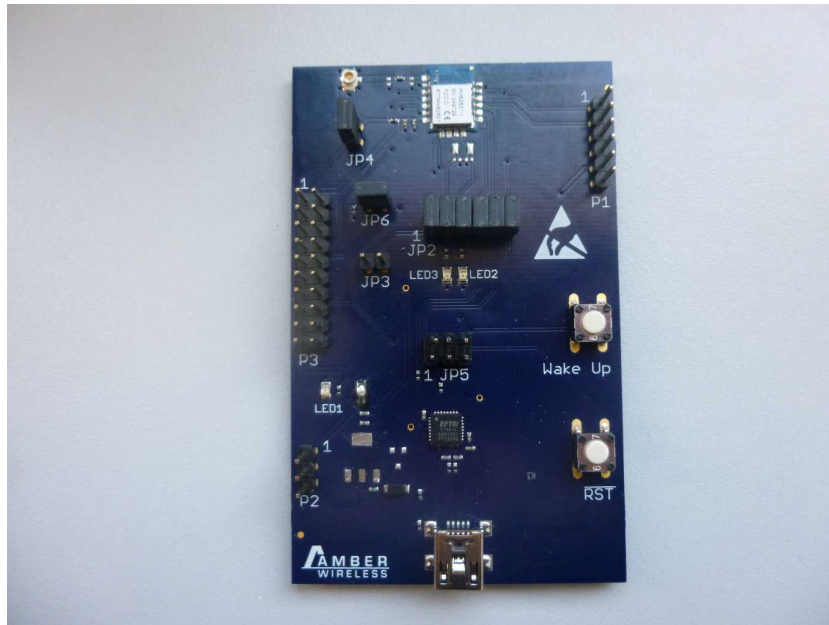

Annex B

1-5727/18-05-01_AnnexB

Internal photos of the Equipment Under Test

This test report is electronically signed and valid without handwritten signature.
For verification of the electronic signatures, the public keys can be requested at the testing laboratory.

Document authorized:

Mihail Dorongovskij
Lab Manager
Radio Communications & EMC

Photos

Photo 1: Conducted and external antenna sample, front side view

Photo 2: Conducted and external antenna sample, front side view

Photo 3: Conducted and external antenna sample, back side view

Photo 4: External antenna

Photo 5: External antenna

Photo 6: Stand-alone module with integrated antenna, front side view

Photo 7: Stand-alone module with integrated antenna, front side view

Photo 8: Stand-alone module with integrated antenna, back side view

Document history

Version	Applied changes	Date of release
	initial release	2018-09-27
