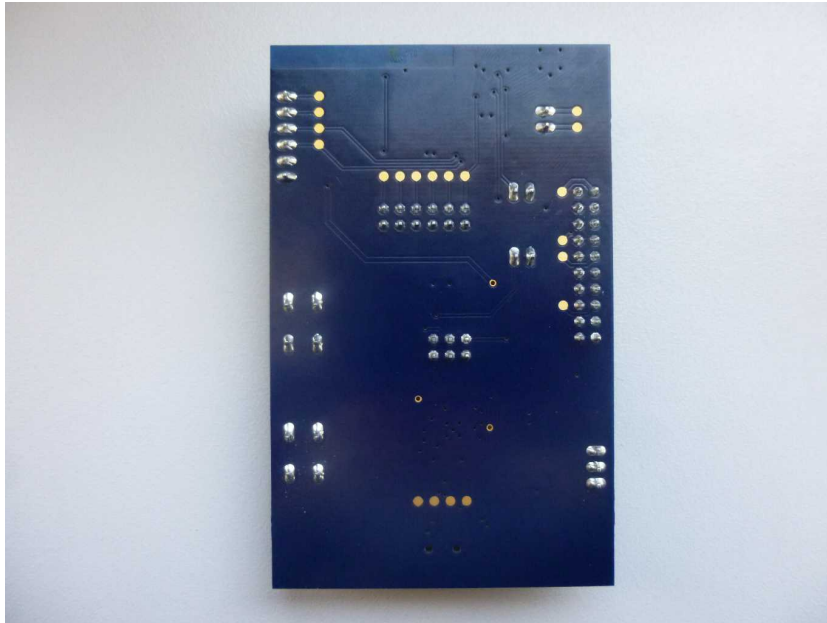

Annex B

1-5727/18-05-01_AnnexB

Internal photos of the Equipment Under Test

This test report is electronically signed and valid without handwritten signature.
For verification of the electronic signatures, the public keys can be requested at the testing laboratory.

Document authorized:

Mihail Dorongovskij
Lab Manager
Radio Communications & EMC

Photos

Photo 1: Conducted and external antenna sample, front side view

Photo 2: Conducted and external antenna sample, front side view

Photo 3: Conducted and external antenna sample, back side view

Photo 4: External antenna

Photo 5: External antenna

Photo 6: Stand-alone module with integrated antenna, front side view

Photo 7: Stand-alone module with integrated antenna, front side view

Photo 8: Stand-alone module with integrated antenna, back side view

Document history

Version	Applied changes	Date of release
	initial release	2018-09-27
