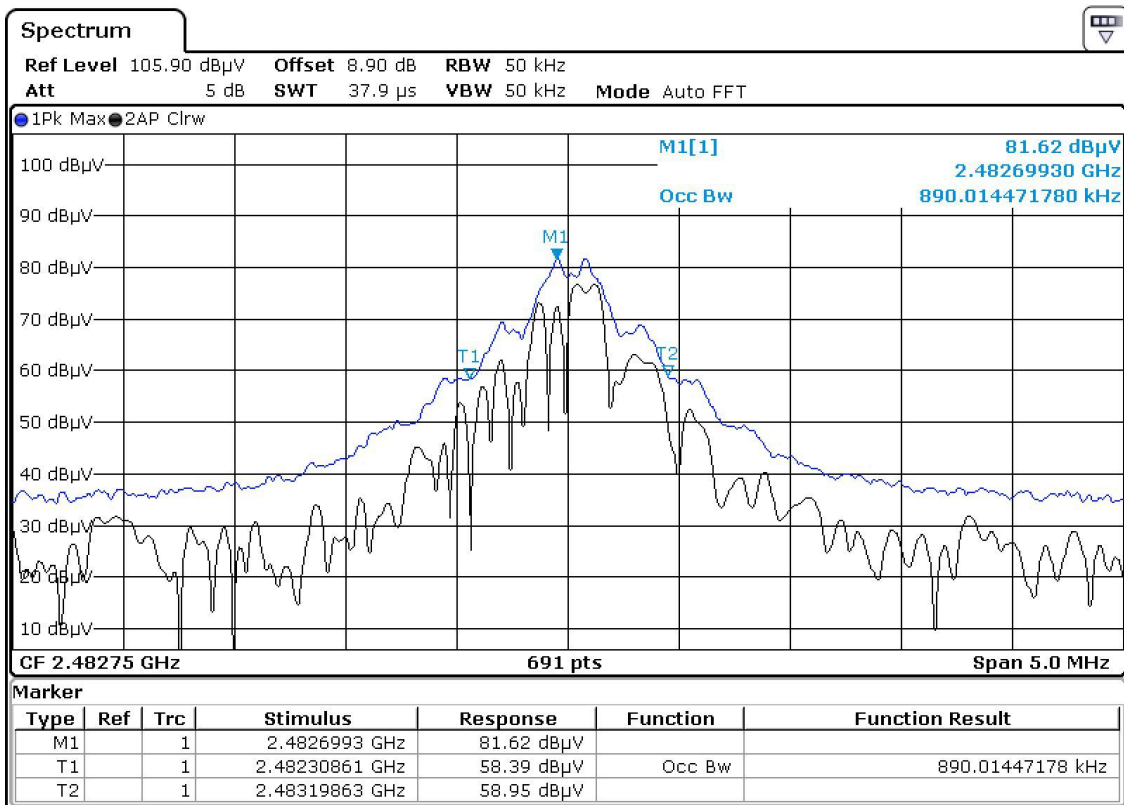

Annex no. 3

Occupied Bandwidth Plot

20 dB bandwidth

99 % dB bandwidth

Out of band emissions