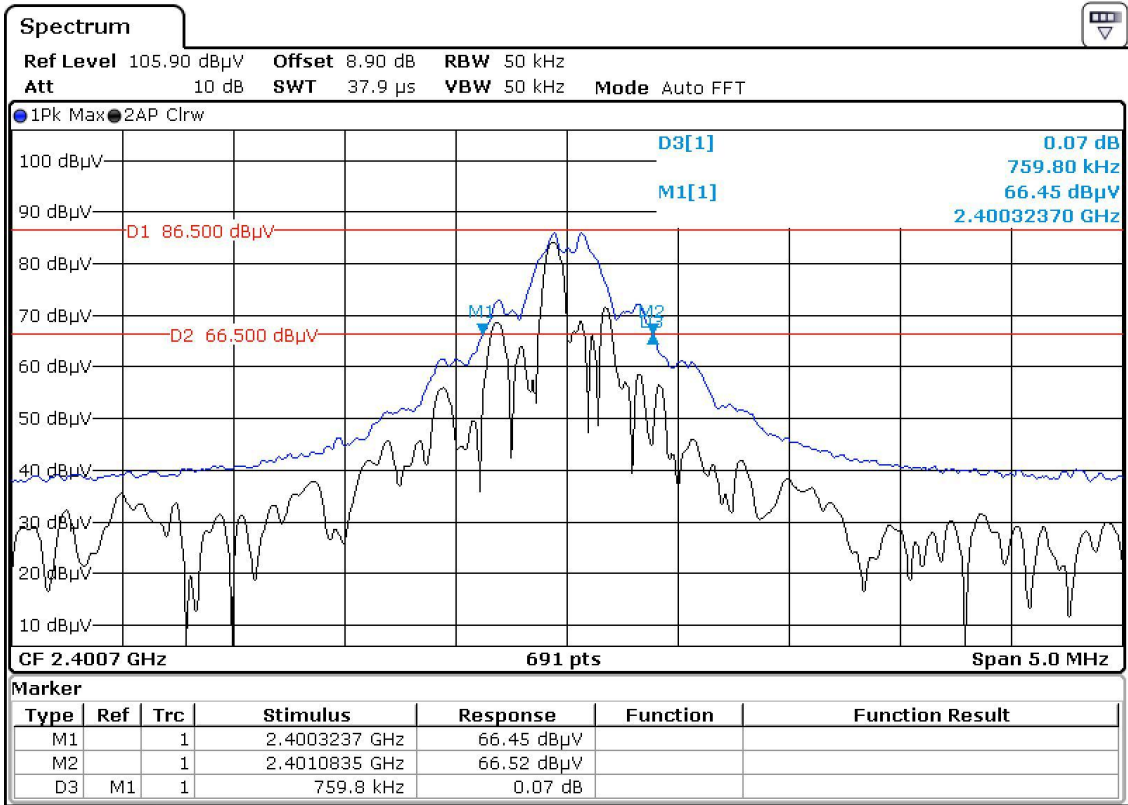

Annex no. 3

Occupied Bandwidth Plot

20 dB bandwidth

99 % dB bandwidth

Out of band emissions