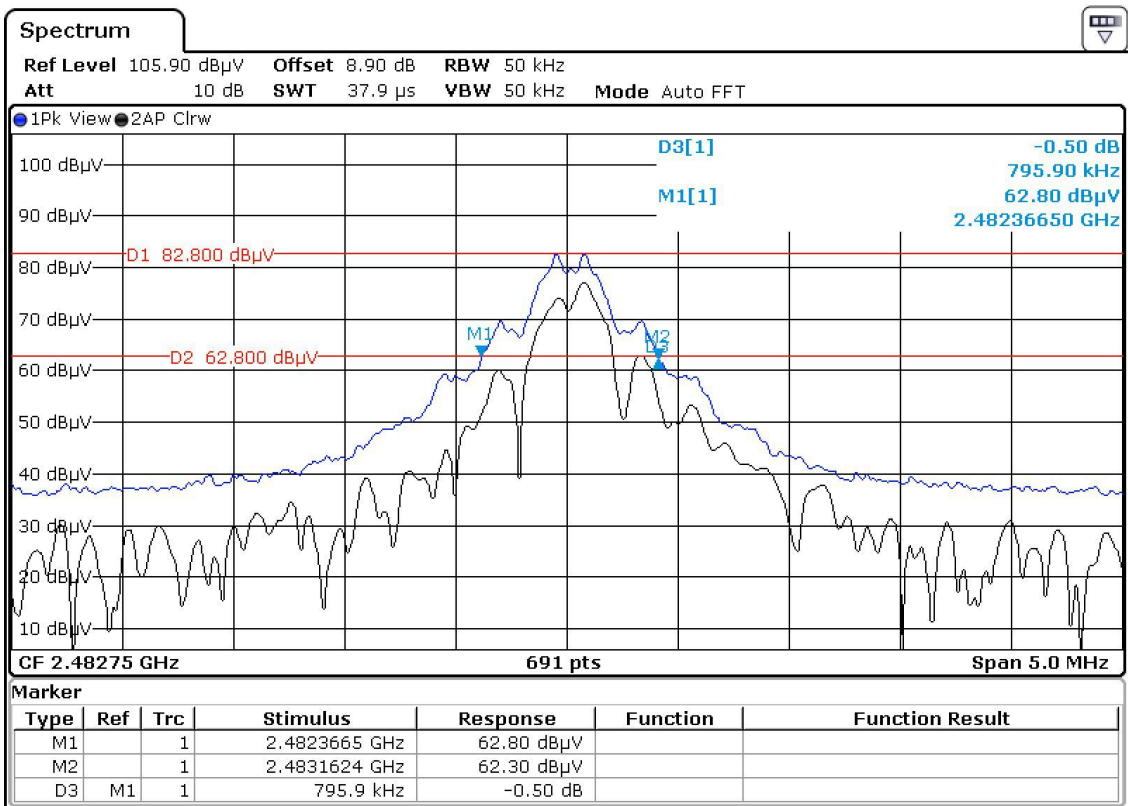

Annex no. 3

Occupied Bandwidth Plot

20 dB bandwidth

99 % dB bandwidth

Out of band emissions