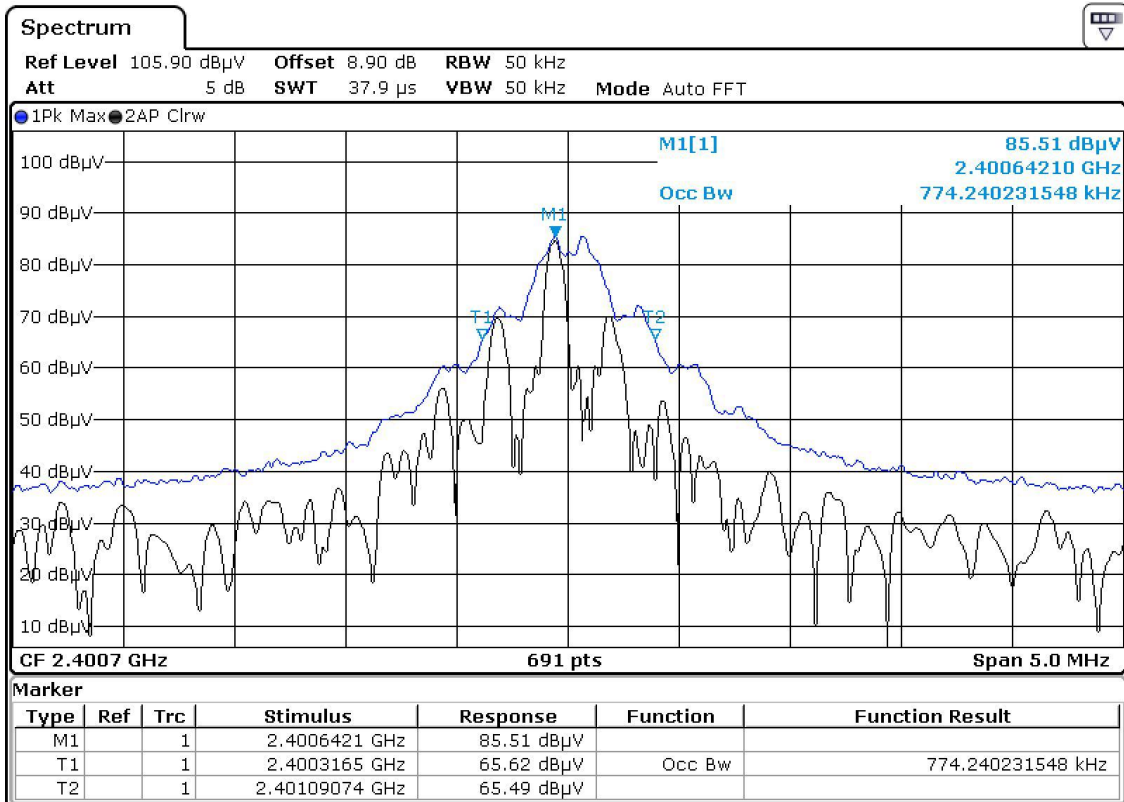

Annex no. 3

Occupied Bandwidth Plot

20 dB bandwidth

99 % dB bandwidth

Out of band emissions