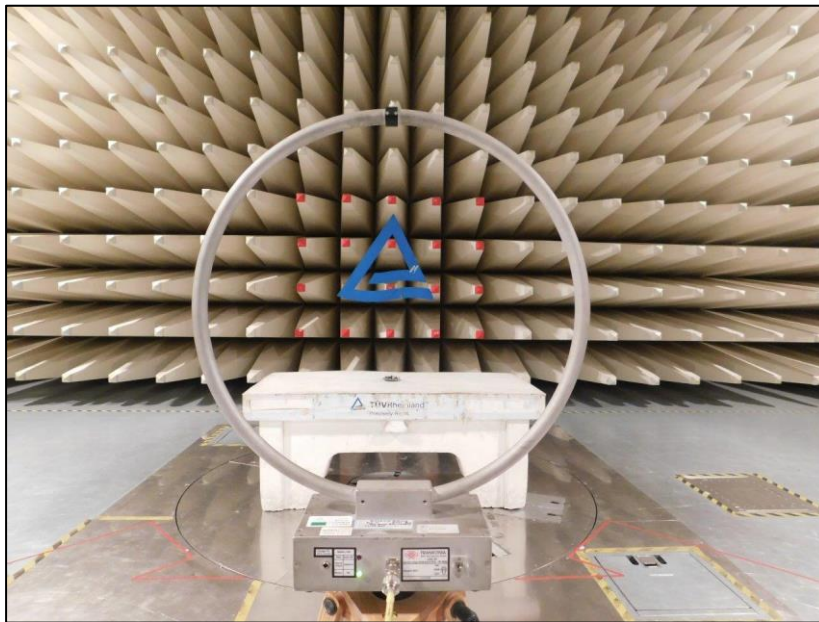

Setup Photos

Reference Test Report No:
IN23VZM3 001 & IN23RA4Z 001

Seite 1 von 6
Page 1 of 6

Test Setup Photos

Frequency range :9KHz–30MHz

Polarization : Parallel

Frequency range :9KHz–30MHz

Polarization : Perpendicular

Setup Photos

**Reference Test Report No:
IN23VZM3 001 & IN23RA4Z 001**

Seite 2 von 6
Page 2 of 6

Frequency range :30MHz–200MHz

Polarization : Vertical

Frequency range : 30MHz–200MHz

Polarization : Horizontal