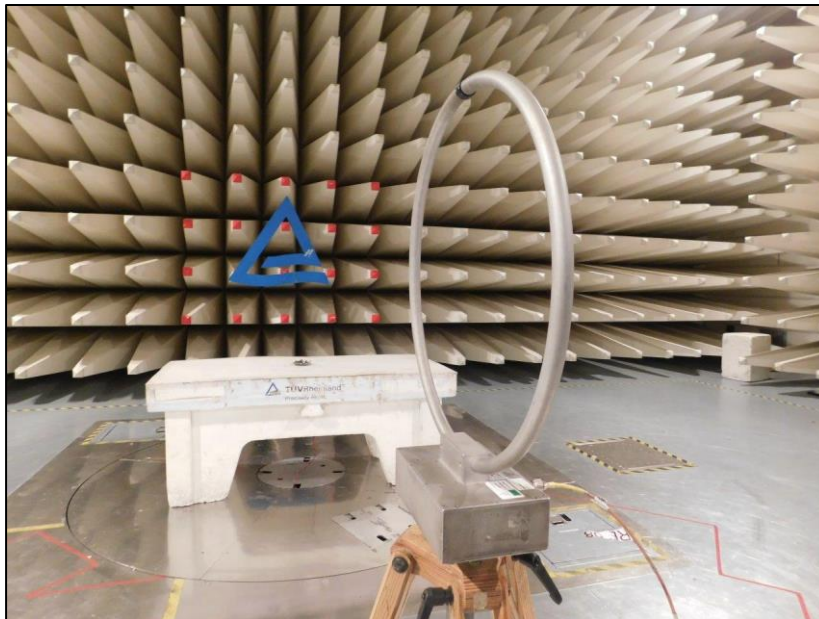

Setup Photos

Reference Test Report No:
IN23VZM3 001 & IN23RA4Z 001

Seite 1 von 6
Page 1 of 6

Test Setup Photos

Frequency range :9KHz–30MHz

Polarization : Parallel

Frequency range :9KHz–30MHz

Polarization : Perpendicular