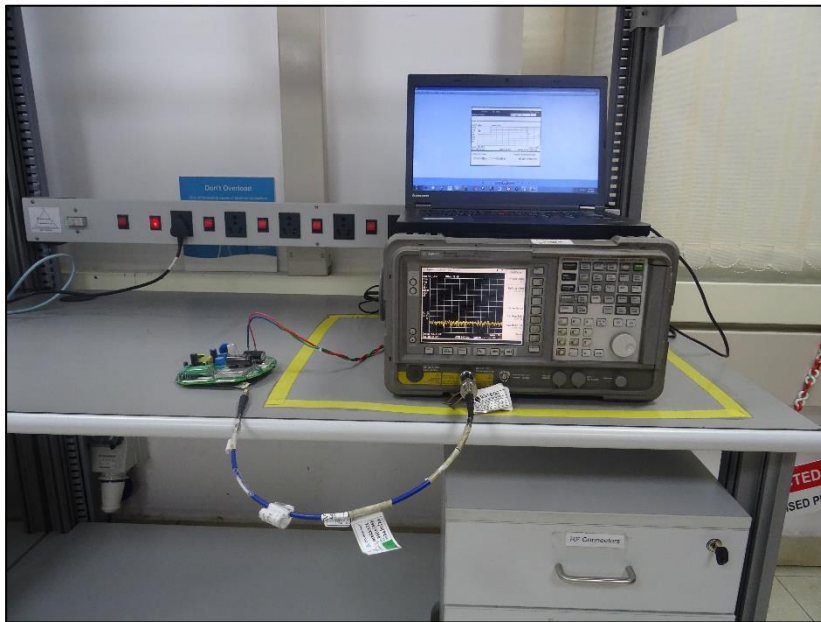

**Reference Test Report No:
IN23VZM3 001 & IN23RA4Z 001**

Seite 4 von 6
Page 4 of 6

Frequency range :1GHz–10GHz

Polarization : Vertical

Frequency range :1GHz–10GHz

Polarization : Horizontal

Setup Photos

**Reference Test Report No:
IN23VZM3 001 & IN23RA4Z 001**

Seite 5 von 6
Page 5 of 6

Conducted Test Setup

Setup Photos

**Reference Test Report No:
IN23VZM3 001 & IN23RA4Z 001**

Seite 6 von 6
Page 6 of 6

Device Under Setup

AC Powerlines Test Setup