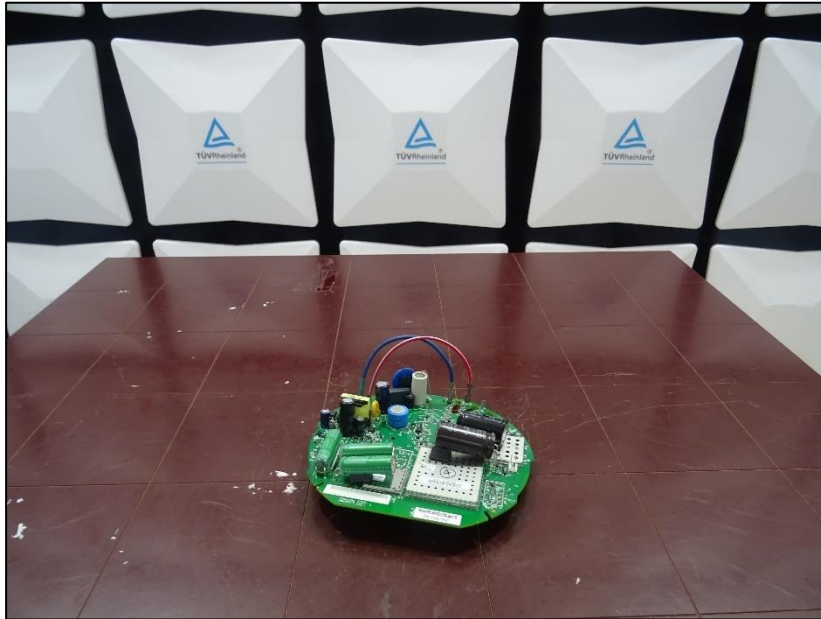

Setup Photos

Reference Test Report No:
IN23VZM3 001 & IN23RA4Z 001

Seite 1 von 6
Page 1 of 6

Test Setup Photos

Frequency range :9KHz–30MHz

Polarization : Parallel

Frequency range :9KHz–30MHz

Polarization : Perpendicular

Seite 5 von 6
Page 5 of 6

Conducted Test Setup

Setup Photos

**Reference Test Report No:
IN23VZM3 001 & IN23RA4Z 001**

Seite 6 von 6
Page 6 of 6

Device Under Setup

AC Powerlines Test Setup