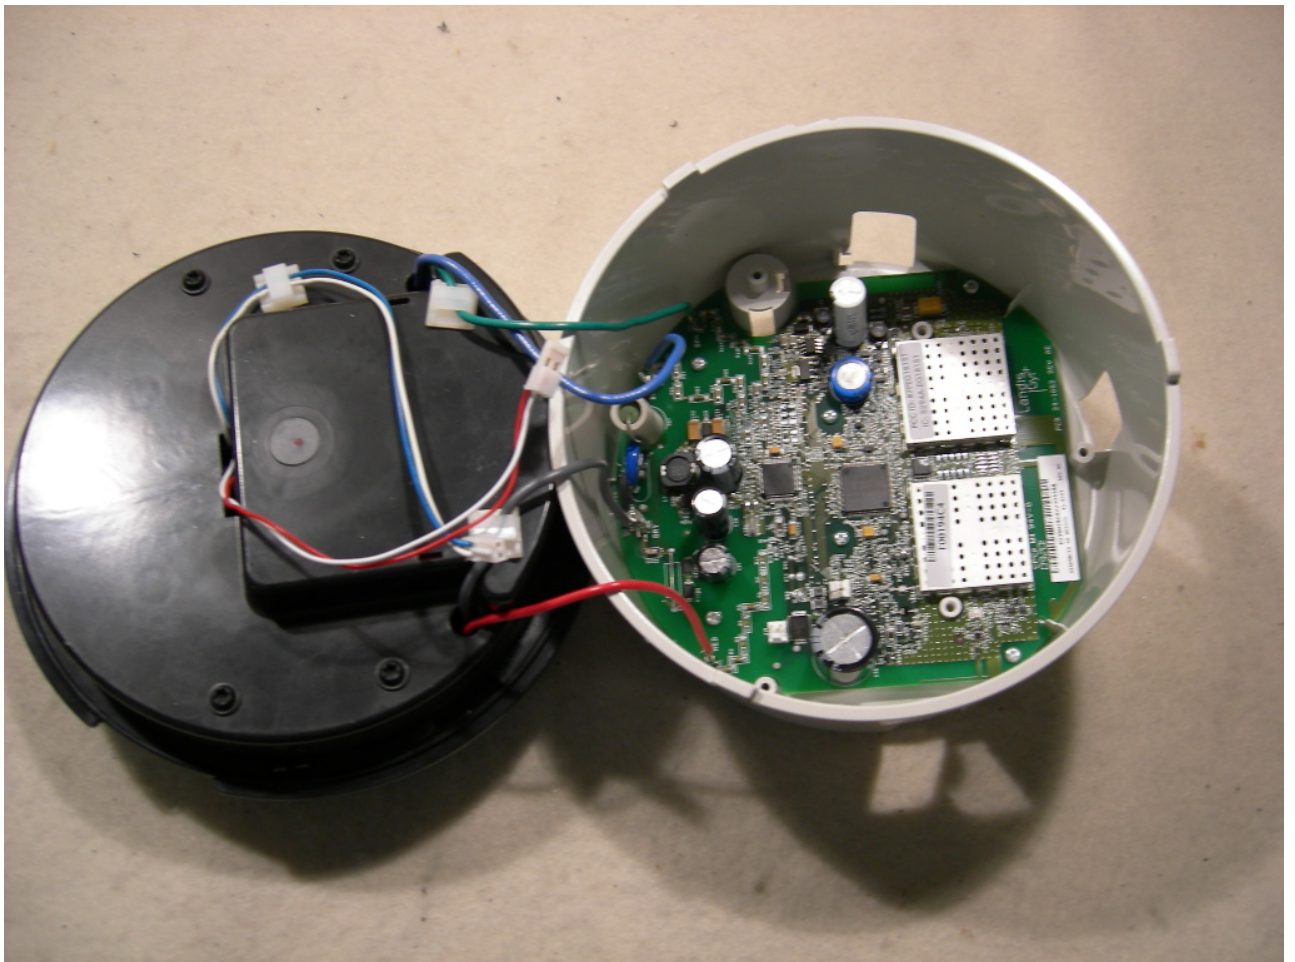

Excellence in Compliance Testing

Certification Exhibit

FCC ID: R7PEG1R1S1

FCC Rule Part: 15.247

ACS Report Number: 09-0075

Manufacturer: Cellnet Technology, Inc.
Model: Gridstream Focus AX Integrated

Internal Photos

Figure 1: Assembled View

Figure 2: PCB with Shields - Front

Figure 3: PCB without Shields - Front

Figure 4: PCB - Back